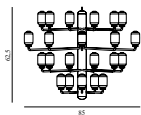

Contract Price
 SEK 8.112,00

502146
 Smoke /Black

502147
 Gold /Green

502148
 White /White

Amp Chandelier Large US

Colli: 1
Size & Weight: H: 62,5 x Ø: 85 cm - 7,4 kg
Packing: Brown Box - H: 70 x L: 89 x D: 87 cm - 14,2 kg
M3: 0,5283
Material: Glass, Marble
Light Source: Comes with 35 bulbs (G4 (LED)). All Bulbs can also be purchased separately. The Amp Chandelier is non-dimmable.