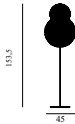

Puff Floor Lamp Bubble CCC

Coll: 1
Size & Weight: H: 153,5 x Ø: 45 cm - 3,5 kg
Packing: Brown Box - H: 12 x L: 80 x D: 47 cm - 6,3 kg
M3: 0,0451
Material: Rice paper, white powder-coated steel pole & base with soft EVA foam underneath, to protect the floor. Cord length: 2M. Distance from outlet to cord switch: 55 cm.
Color: White
Light Source: EU E14 (small socket) 2W bulbs (LED) are recommended

Contract Price
SEK 1.600,00