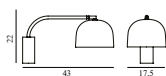

Grant Wall Lamp 43cm US

Colli: 1
Size & Weight: H: 22 x D: 43 x Ø: 17,5 cm - 2,5 kg
Packing: Brown Box - H: 46,5 x L: 30 x D: 24,5 cm - 2,5 kg
M3: 0,0342
Material: Steel, Granite
Light Source: LED 4kVWh/10.000h. Bulb is included.

Contract Price
3.712,00
SEK