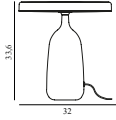

EDDY US

Design: Simon Legald, 2018
Duty Code: 9405299090
Made in: China

Construction: The table lamp consists of a steel screen with integrated LED light source and a lamp base made of hand turned Italian marble. Lampshade and base meet in a rotation point: a brass ball, which the shade can be tipped around to control the direction of the light. Brass dimmer on top of the lampshade. Textile-covered cord.

Maintenance: Clean with damp cloth.

Eddy Table Lamp US

Colli: 1
Size & Weight: H: 33,6 x Ø: 32 cm - 7,8 kg
Packing: Brown Box - H: 44 x L: 43 x D: 43 cm - 12 kg
M3: 0,0814
Material: Pressed Steel, Marble
Light Source: LED chip (not replaceable). Light source power - 16,5W. LED life span - 25000hrs.

Contract Price
SEK 6.000,00