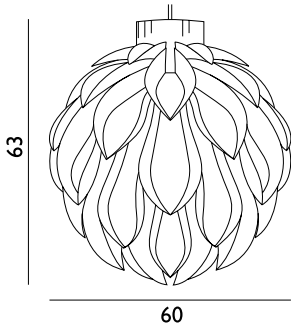

Norm 12 Lamp X-Large

Colli: 6
Size & Weight: H: 63 x Ø: 60 cm - 0,8 kg
Packing: Gift Box - H: 4 x L: 36 x D: 26,5 cm - 1 kg
Material: Lamp Shade Foil
Light Source: Low-energy 9 Watt bulbs are recommended.

Contract Price
1.312,00
SEK

504045
White