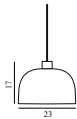

Grant Pendant Ø23 US

Colli: 1
Size & Weight: H: 17 x Ø: 23 cm - 1 kg
Packing: Brown Box - H: 28,5 x L: 28,5 x D: 20 cm - 2 kg
M3: 0,0162
Material: Steel, Granite
Light Source: LED 5kVWh/10.000h. Bulb is included.

Contract Price
2.628,00
SEK