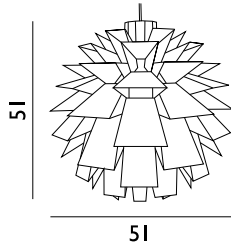

Norm 69 Lamp Large

Colli: 6
Size & Weight: H: 51 x Ø: 51 cm - 1,1 kg
Packing: Gift Box - H: 27 x L: 34 x D: 27 cm - 1,3 kg
Colli Box: H: 27 x L: 34 x D: 27 cm - 6,8 kg
M3: 0,0248
Material: Lamp Shade Foil
Light Source: Low-energy 9 Watt bulbs are recommended.

Contract Price
SEK 1.028,00

501003
White