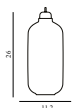

Amp Lamp Large Brass US

Colli: 1
Size & Weight: H: 26 x Ø: 11,2 cm - 1,3 kg
Packing: Gift Box - H: 51 x L: 17,5 x D: 18 cm - 1,7 kg
Material: Glass, Brass
Light Source: US E12 2W (LED). All Bulbs can be purchased separately.

SEK Contract Price 1.312,00

	502226 Smoke /Brass		502227 White /Brass