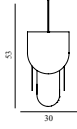

SUPERPOSE EU

Design: Frederik Kurzweg Design Studio, 2020
Duty Code: 9405199090
Made in: China
Construction: The lamp consists of three bent and rounded, perforated steel sheets with a white powder coating. The sheets are concentrically arranged around each other, shifted at a precise 180-degree angle.
Maintenance: Clean with damp cloth. Avoid use of all-purpose cleaners and others degreasing detergents.

Superpose Lamp EU

Colli: 1
Size & Weight: H: 53 x W: 30 x D: 30 cm - 3 kg
Packing: Brown Box - H: 34 x L: 64 x D: 37 cm - 5,65 kg
Material: Powder coated steel
Light Source: Standard E27 bulb socket. 4 m white textile-covered cord.

Contract Price
SEK 4.000,00