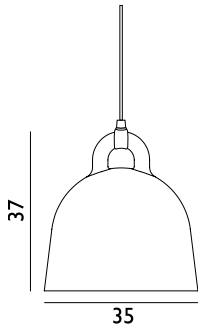

Bell Lamp Small US

Colli: I
Size & Weight: H: 37 x Ø: 35 cm - 1,7 kg
Packing: Brown Box - H: 47 x L: 39 x D: 39 cm - 3,5 kg
M3: 0,0715
Material: Aluminum
Light Source: US E26 (big socket). Low-energy 9 Watt bulbs are recommended.

SEK

Contract Price
3.256,00

	503040 Sand		503042 Grey		503047 White		503052 Black