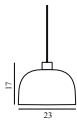

Maintenance: Clean with damp cloth.

Grant Pendant Ø23 EU

Colli: 1
Size & Weight: H: 17 x Ø: 23 cm - 1 kg
Packing: Brown Box - H: 28,5 x L: 28,5 x D: 20 cm - 2 kg
M3: 0,0162
Material: Steel, Granite
Light Source: LED 5kVWh/10.000h. Bulb is included.