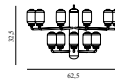

Amp Wall Lamp EU

Colli: 1
Size & Weight: H: 30 x W: 17 x D: 11 cm - 0,67 kg
Packing: Gift Box - H: 41 x L: 19 x D: 21,5 cm - 1 kg
Material: Glass, marble and powder coated metal.
Light Source: EU E14 2W bulbs (LED) recommended. All Bulbs can be purchased separately.

SEK Contract Price
1.884,00

Amp Table Lamp EU

Colli: 1
Size & Weight: H: 26,5 x Ø: 14 cm - 1,5 kg
Packing: Gift Box - H: 48 x L: 20,5 x D: 20,5 cm - 2,4 kg
Colli Box: H: 47 x L: 20,5 x D: 20,5 cm
M3: 0,0198
Material: Glass, Marble
Light Source: EU E14 2W bulbs (LED). All Bulbs can be purchased separately.

SEK Contract Price
2.000,00

Amp Table Lamp Brass EU

Colli: 1
Size & Weight: H: 26,5 x Ø: 14 cm - 1,5 kg
Packing: Gift Box - H: 48 x L: 20,5 x D: 20,5 cm - 1,9 kg
Material: Glass, Brass
Light Source: EU E14 2W bulbs (LED). All Bulbs can be purchased separately.

SEK Contract Price
2.340,00

Amp Chandelier Small EU

Colli: 1
Size & Weight: H: 32,5 x Ø: 62,5 cm - 6,5 kg
Packing: Brown Box - H: 44 x L: 69,5 x D: 68,5 cm - 9,5 kg
M3: 0,1742
Material: Glass, Marble
Light Source: Comes with 15 bulbs (G4 (LED)). All Bulbs can also be purchased separately. The Amp Chandelier is non-dimmable.

SEK Contract Price
8.112,00

Amp Chandelier Large EU

Colli: 1
Size & Weight: H: 62,5 x Ø: 85 cm - 11,3 kg
Packing: Brown Box - H: 70 x L: 89 x D: 87 cm - 14,2 kg
M3: 0,5283
Material: Glass, Marble
Light Source: Comes with 35 bulbs (G4 (LED)). All Bulbs can also be purchased separately. The Amp Chandelier is non-dimmable.

SEK Contract Price
16.228,00