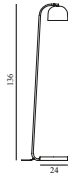

Grant Floor Lamp US

Colli: 1
Size & Weight: H: 136 x Ø: 24 cm - 6,5 kg
Packing: Brown Box - H: 145,5 x L: 39,5 x D: 32 cm - 9,5 kg
M3: 0,1839
Material: Steel, Granite
Light Source: LED 4kVWh/10.000h. Bulb is included.

Contract Price
6.628,00
SEK