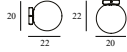

Pix Lamp Ceiling/Wall Ø20 cm US

Colli: 1
Size & Weight: D: 22,3 x Ø: 20 cm - 7,9 kg
Packing: Brown Box - H: 29,9 x L: 20 x D: 20 cm - 10,15 kg
Material: 100% Low Density Polyethylene Industrial Waste, Steel, Aluminum.
Light Source: E27 Ø30 L300 7W 240V LED bulb recommended. Please note that the bulb must have a diameter of max 30 mm. All bulbs can be purchased separately.
Production time: 1 week

Contract Price
SEK 1.828,00