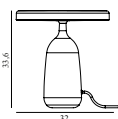

DIM LINEAR LAMP

Design: Rudolph Schelling Webermann, 2023
Duty Code: 9405919000
Made in: China

Construction: Dim Linear Lamp is a pendant that comprises an aluminum panel, equipped with above and below two high-quality LED light stripes. It is attached to the ceiling by two steel wires, one electric cord, and a canopy in steel. The brightness and the color temperature can be controlled by the aluminum knobs on each side of the aluminum panel, or via the remote control. After matching, a single remote control can control multiple lights at the same time. The remote controller uses 1 pcs "CR2025" lithium coin cell. Remove the insulation sheet at the bottom before using the remote control.

Maintenance: Clean with damp cloth. Avoid use of all-purpose cleaners and other degreasing detergents.

Dim Linear Lamp EU

Colli: I
Size & Weight: H: 9 x L: 155,5 x D: 6 cm - 3,7 kg
Packing: Brown Box - H: 21 x L: 161 x D: 15 cm - 4,8 kg
Material: Lamp: Aluminum, Steel. Remote Control: ABS.
Light Source: The lamp is equipped with two LED light stripes that encompass a color temperature scale spectrum between 2700K and 6500K. Can be dimmed via the rotary dimmers on the lamp or with the remote control. The lamp has a burning time of approx. 30,000 hours.

Contract Price
SEK 10.284,00

Dim Linear Lamp US

Colli: I
Size & Weight: H: 9 x L: 155,5 x D: 6 cm - 3,7 kg
Packing: Brown Box - H: 21 x L: 161 x D: 15 cm
Material: Lamp: Aluminum, Steel. Remote Control: ABS.
Light Source: The lamp is equipped with two LED light stripes that encompass a color temperature scale spectrum between 2700K and 6500K. Can be dimmed via the rotary dimmers on the lamp or with the remote control. The lamp has a burning time of approx. 30,000 hours.

Contract Price
SEK 10.284,00

EDDY EU