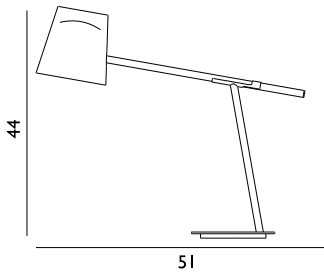

Contract Price
SEK 172,00

E26 US Ø30 L300MM 7W 120V LED Bulb

Colli: 16
Size & Weight: L: 30 x Ø: 3 cm
Packing: Gift Box - H: 31,6 x L: 3,6 x D: 3,6 cm
Colli Box: H: 32,5 x L: 16 x D: 16 cm
M3: 0,0083
Material: Clear glass. Gold bulb cup.
Light Source: Recommended for Pix Lamps Ø60 (US).AC120V 60Hz

Contract Price
SEK 228,00

MOMENTO US

Design: Daniel Debiassi & Federico Sandri, 2016
Duty Code: 9405299090
Made in: China
Construction: Momento is constructed of a powder coated metal body with a plastic lamp shade. Delivered with 2 m textile cord. Switch on lamp shade.
Maintenance: Clean with damp cloth.