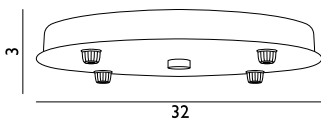

Amp Cord

Colli: 1
 Size & Weight: Ø: 4 cm
 Packing: Poly Bag
 Material: Textile cord

Contract Price
 SEK 68,00

AMP CANOPY 4 PCS.

Design: Simon Legald, 2016
 Duty Code: 9405919000
 Made in: China
 Construction: Made for 4 Amp lamps.
 Maintenance: Clean with damp cloth.