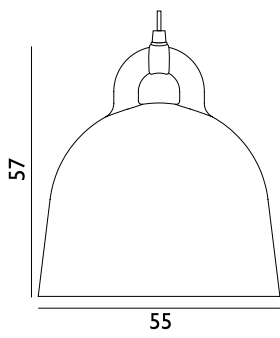

Contract Price
 SEK 4.112,00

502086
 White

502094
 Black

502102
 Sand

502112
 Grey

Bell Lamp Large EU

Colli: I
 Size & Weight: H: 57 x Ø: 55 cm - 3,4 kg
 Packing: Brown Box - H: 66 x L: 60 x D: 60 cm - 7,9 kg
 M3: 0,2376
 Material: Aluminum
 Light Source: E27 (big socket). Low-energy 9 Watt bulbs are recommended.