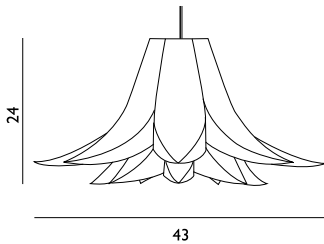

Norm 06 Lamp Small

Colli: 6
Size & Weight: H: 24 x Ø: 43 cm - 0,3 kg
Packing: Gift Box - H: 2,5 x L: 41 x D: 25 cm - 0,5 kg
Colli Box: H: 17 x L: 41 x D: 27 cm - 3,4 kg
M3: 0,0188
Material: Lamp Shade Foil
Light Source: Low-energy 9 Watt bulbs are recommended.

Contract Price
SEK 628,00