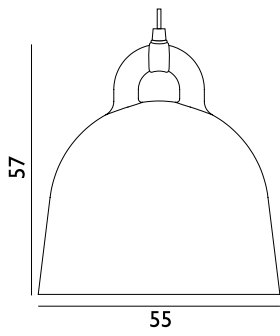

Bell Lamp Large US

Coll: I
Size & Weight: H: 57 x Ø: 55 cm - 3,4 kg
Packing: Brown Box - H: 66 x L: 60 x D: 60 cm - 7,9 kg
M3: 0,2376
Material: Aluminum
Light Source: US E26 (big socket). Low-energy 9Watt bulbs are recommended.

Contract Price
SEK 5.140,00

	503041 Sand		503043 Grey		503049 White		503054 Black

BUBBA LAMP Ø25

Design: Yuchen Wu, 2023
Duty Code: 9405919000
Made in: China

Construction: The Bubba series includes a pendant lamp and a ceiling/wall lamp in two different sizes each. The lamp shade is made of matte etched opal glass. The ceiling/wall version comes with a mounting ring in aluminum and a ceiling canopy in white painted steel. It can be installed directly to the power outlet (hardwired) or by using a power cord via the outlet hole on the canopy. Please note that the large ceiling/wall lamp is only recommended to be used in the ceiling, as it too heavy for the wall canopy and mounting bracket. If it is hardwired the hole is sealed with a silicone plug. The pendant version comes with a 4 m textile cord and a white canopy in plastic. External power cord and light source not included.

Maintenance: Clean with a damp cloth. Avoid the use of all-purpose cleaners and other degreasing detergents. Make sure to turn off the power, while cleaning.

Bubba Lamp Ø25 EU

Coll: I
Size & Weight: H: 25 x Ø: 25 cm - 1,31 kg
Packing: Brown Box - H: 33 x L: 33 x D: 33 cm - 2,2 kg
Material: Glass, Aluminum, Steel.
Light Source: EU E14 Ø45 2W bulbs (LED) recommended. All bulbs can be purchased separately.

Contract Price
SEK 1.828,00

	608295 White