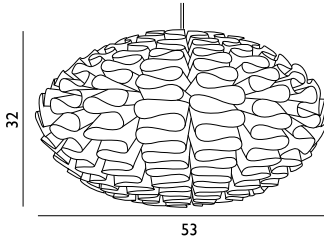

NORM 03

Design: Britt Kornum, 2003
Awards: Formland Prisen 2003, Danmark & Imm Cologne 2004 –
nominated Best Detail, Germany
Duty Code: 9405199090
Made in: Denmark
Construction: Norm 03 is a self-assembly lamp shade (manual included).
Socket and cord are sold separately.
Maintenance: Norm 03 can be cleaned with a duster.

Norm 03 Lamp Small

Colli: 6
Size & Weight: H: 32 x Ø: 53 cm - 1,1 kg
Packing: Gift Box - H: 6,5 x L: 40 x D: 28 cm - 1,3 kg
Colli Box: H: 41 x L: 30 x D: 41 cm
M3: 0,0504
Material: Lamp Shade Foil
Light Source: Low-energy 9 Watt bulbs are recommended.

Contract Price
SEK 1.028,00

NORM 06

Design: Simon Karkov, 2006
Duty Code: 9405199090
Made in: Denmark
Construction: Norm 06 is a self-assembly lamp shade (manual included).
Socket and cord are sold separately.
Maintenance: Norm 06 can be cleaned with a duster.