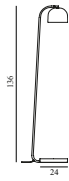

Contract Price
3.428,00
SEK

Grant Floor Lamp EU

Colli: 1
Size & Weight: H: 136 x Ø: 24 cm - 6,5 kg
Packing: Brown Box - H: 145,5 x L: 39,5 x D: 32 cm - 9,5 kg
M3: 0,1839
Material: Steel, Granite
Light Source: LED 4kVWh/10.000h. Bulb is included.

Contract Price
6.628,00
SEK