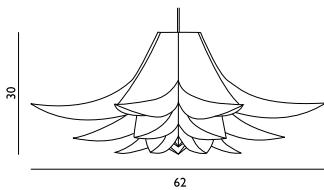

Norm 06 Lamp Medium

Colli: 6
Size & Weight: H: 30 x Ø: 62 cm - 0,5 kg
Packing: Gift Box - H: 3 x L: 42 x D: 29 cm - 0,8 kg
Colli Box: H: 17 x L: 43 x D: 31 cm - 5,2 kg
M3: 0,0227
Material: Lamp Shade Foil
Light Source: Low-energy 9 Watt bulbs are recommended.

Contract Price
SEK 740,00