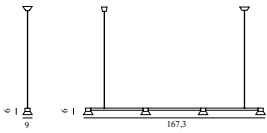

Contract Price
SEK 4.572,00

Hat Lamp Linear Large US

Colli: 1
Size & Weight: H: 6 x W: 9 x L: 167 cm - 3,5 kg
Packing: Brown Box - H: 18 x L: 172,5 x D: 18 cm - 4,6 kg
Material: Aluminum, Steel, Acrylic (PMMA).
Light Source: Comes with 3 LED PCBa light sources (LED 5W) that encompass a color temperature scale spectrum between 2700K and 6500K. Dimmable.

Contract Price
SEK 4.572,00