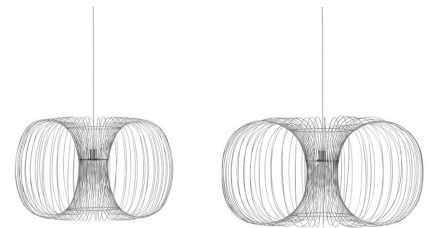

	608434 White	SEK	Contract Price 3.428,00		608435 Sand	SEK	Contract Price 3.428,00
	608436 Grey	SEK	Contract Price 3.428,00				

Cellu Floor Lamp US

Colli: I
 Size & Weight: H: 168,5 x Ø: 49,5 cm - 8,7 kg
 Packing: Base: Brown Box - L 145 x W32 x H32 cm - 11.6 kg. Lamp Shade: Brown Box - L 51 x W 51 x H45.5 - 2.3 kg
 Material: PVC, Aluminium, Steel
 Color: White - Base Color: Brown. Sand - Base Color: Red. Grey - Base Color: Black.
 Light Source: E27 8W bulbs (LED) recommended. Bulb is not included.

	608441 White	SEK	Contract Price 3.428,00		608442 Sand	SEK	Contract Price 3.428,00
	608443 Grey	SEK	Contract Price 3.428,00				

COIL

Design: Simon Legald, 2022
 Duty Code: 9405199090
 Made in: China
 Construction: Coil is a voluminous lamp, which has a rounded rectangle shape created by curved stainless-steel wires.
 Maintenance: Clean with a damp cloth.