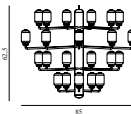

Amp Chandelier Small EU

Colli: 1
Size & Weight: H: 32,5 x Ø: 62,5 cm - 6,5 kg
Packing: Brown Box - H: 44 x L: 69,5 x D: 68,5 cm - 9,5 kg
M3: 0,1742
Material: Glass, Marble
Light Source: Comes with 15 bulbs (G4 (LED)). All Bulbs can also be purchased separately. The Amp Chandelier is non-dimmable.

SEK Contract Price
8.112,00