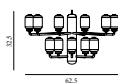

Amp Chandelier Small US

Colli: 1
Size & Weight: H: 32,5 x Ø: 62,5 cm - 6,5 kg
Packing: Brown Box - H: 44 x L: 69,5 x D: 68,5 cm - 9,5 kg
M3: 0,5281
Material: Glass, Marble
Light Source: Comes with 15 bulbs (G4 (LED)). All Bulbs can also be purchased separately. The Amp Chandelier is non-dimmable.

Contract Price
SEK 8.112,00