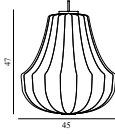

Contract Price
 SEK 2.400,00

501007
 White

PHANTOM

Design: Simon Legald, 2018

Duty Code: 9405199090

Made in: China

Construction: The lamp is made by spraying thin threads of flame-retardant resin on a steel frame. Many layers of threads will make the full lampshade, like a silkworm makes its cocoon.