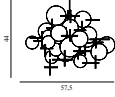

Amp Canopy 4 pcs.

Colli: 1
 Size & Weight: H: 3 x Ø: 32 cm - 2 kg
 Packing: Brown Box - H: 9,5 x L: 4,5 x D: 39 cm - 2,3 kg
 M3: 0,0125
 Material: Powder Coated Steel

Contract Price
 SEK 660,00

BAU EU

Design: Vibeke Fonnesberg Schmidt, 2010
Duty Code: 9405199090
Made in: China
Construction: Bau lamp is a self-assembly lamp. Assembly manual included.
Delivered with 4 m white textile cord and fitting.
Maintenance: Bau can be cleaned with a duster.