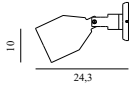

Contract Price 1.600,00
			SEK
	605790 White		605791 Warm Grey
	605792 Green		605793 Black

Klip Wall Lamp EU			
Colli:		1	
Size & Weight:		H: 15,8 x W: 24,3 cm - 0,84 kg	
Packing:		Gift Box - H: 24,6 x L: 11,2 x D: 11,2 cm - 1,5 kg	
Colli Box:		H: 26 x L: 57,5 x D: 23,5 cm - 10,3 kg	
M3:		0,035 l	
Material:		Powder-coated steel	
Color:		White, Warm Grey, Green, Black	
Light Source:		EU E14 (small socket), 0,5W bulbs (LED) are recommended	
			Contract Price 1.600,00
			SEK
	605794 White		605795 Warm Grey
	605796 Green		605797 Black

LED BULBS EU

Design: Simon Legald, 2017
Duty Code: 9405409900
Made in: China
Maintenance: Clean with damp cloth.