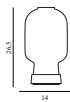

Contract Price
 SEK 2.000,00

502141
 Smoke /Black

502142
 Gold /Green

502145
 White /White

Amp Table Lamp Brass US

Colli: 1
 Size & Weight: H: 26,5 x Ø: 14 cm - 1,5 kg
 Packing: Gift Box - H: 48 x L: 20,5 x D: 20,5 cm - 2,4 kg
 Material: Glass, Brass
 Light Source: US E12 2W (LED). All Bulbs can be purchased separately.