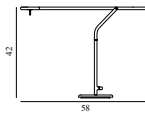

Duty Code: 9405299090

Made in: China

Construction: Delivered with 2 m textile cord.

Maintenance: Clean with damp cloth.

Flow Table Lamp EU

Colli: 1
 Size & Weight: H: 42 x L: 58 x D: 16 cm - 3,2 kg
 Packing: Brown Box - H: 25,5 x L: 73,5 x D: 25,5 cm - 4,7 kg
 M3: 0,2027
 Material: Powder Coated Metal
 Light Source: SMD 2835 LED chip (not replaceable). Light source power - 5W, whole lamp power: 6.8W. Input voltage: 100-240V, LED part input: 15.1V DC 350mA. Color temperature: 2800-3200K. LED life span - 30000hrs.