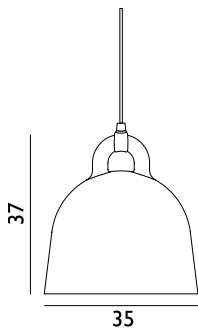

Contract Price
 SEK 2.340,00

502082
 White

502090
 Black

502098
 Sand

502107
 Grey

Bell Lamp Small EU

Colli: 1
 Size & Weight: H: 37 x Ø: 35 cm - 1,7 kg
 Packing: Brown Box - H: 47 x L: 39 x D: 39 cm - 3,5 kg
 M3: 0,0715
 Material: Aluminum
 Light Source: E27 (big socket). Low-energy 9 Watt bulbs are recommended.