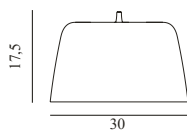

Contract Price
2.972,00
SEK

Tub Lamp Ø30 US

Colli: 1
Size & Weight: H: 17,4 x Ø: 30 cm - 1,2 kg
Packing: Brown Box - H: 30 x L: 38 x D: 38 cm - 3 kg
Material: Lacquered or powder coated aluminum
Color: Brushed aluminum, Black, White
Light Source: E26 Ø60 or Ø80 8W 120V LED bulb recommended. Canopy measurements: H6,5 cm x Ø9,3 cm