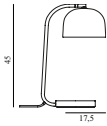

Grant Table Lamp EU

Colli:	1
Size & Weight:	H: 45 x Ø: 17,5 cm - 2,5 kg
Packing:	Brown Box - H: 51,5 x L: 30 x D: 24,5 cm - 4,5 kg
M3:	0,0379
Material:	Steel, Granite
Light Source:	LED 4kVWh/10.000h. Bulb is included.