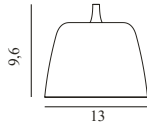

Contract Price
1.940,00
SEK