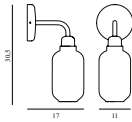

Amp Wall Lamp US

Colli: 1
Size & Weight: H: 30 x W: 17 x D: 11 cm - 67 kg
Packing: Gift Box - H: 41 x L: 19 x D: 21,5 cm - 1 kg
Material: Glass, marble and powder coated metal.
Light Source: US E12 2W (LED) recommended. All Bulbs can be purchased separately.

Contract Price
SEK 1.884,00