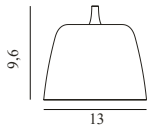

Contract Price
SEK 4.000,00

502031
White

TUB LAMP Ø13

Design: Hans Thyge & Co, 2022
Duty Code: 9405199090
Made in: Denmark

Tub Lamp Ø13 EU

Colli: 1
Size & Weight: H: 9,6 x Ø: 13 cm - 0,4 kg
Packing: Brown Box - H: 22 x L: 35 x D: 19,5 cm - 1,28 kg
Material: Lacquered or powder coated aluminum
Color: Brushed aluminum, Black, White
Light Source: 2 pcs. G9 4W 240V LED bulbs recommended. Canopy measurements: H6,5 cm x Ø9,3 cm