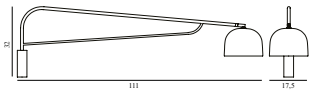

Grant Wall Lamp 111 cm US

Colli: 1
Size & Weight: H: 32 x D: 111 x Ø: 17,5 cm - 3,5 kg
Packing: Brown Box - H: 117 x L: 39,5 x D: 24 cm - 4,5 kg
M3: 0,1109
Material: Steel, Granite
Light Source: LED 4kVWh/10.000h. Bulb is included.