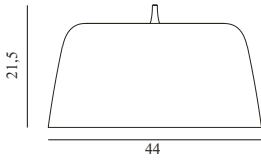

Contract Price
4.456,00
SEK