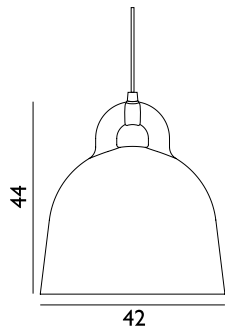

Contract Price
 SEK 3.256,00

502084
 White

502092
 Black

502100
 Sand

502110
 Grey

Bell Lamp Medium EU

Colli: 1
 Size & Weight: H: 44 x Ø: 42 cm - 3,1 kg
 Packing: Brown Box - H: 53 x L: 48 x D: 48 cm - 5 kg
 M3: 0,1221
 Material: Aluminum
 Light Source: E27 (big socket). Low-energy 9 Watt bulbs are recommended.