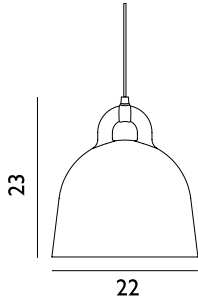

Bell Lamp X-Small US

Colli: I
Size & Weight: H: 23 x Ø: 22 cm - 1,5 kg
Packing: Brown Box - H: 33 x L: 28 x D: 28 cm - 2 kg
M3: 0,0259
Material: Aluminum
Light Source: G9 Halogen. 20 Watt bulbs are recommended.

SEK

Contract Price
2.340,00

	503038 Sand		503046 White		503051 Black		503139 Grey