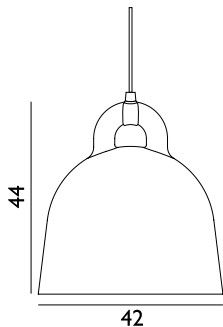

Bell Lamp Medium US

Colli: I
Size & Weight: H: 44 x Ø: 42 cm - 3,1 kg
Packing: Brown Box - H: 53 x L: 48 x D: 48 cm - 5 kg
M3: 0,1221
Material: Aluminum
Light Source: US E26 (big socket). Low-energy 9 Watt bulbs are recommended.

SEK

Contract Price
4.112,00

	503044 Sand		503045 Grey		503048 White		503053 Black