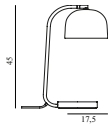

Grant Table Lamp US

Colli: 1
Size & Weight: H: 45 x Ø: 17,5 cm - 2,5 kg
Packing: Brown Box - H: 51,5 x L: 30 x D: 24,5 cm - 4,5 kg
M3: 0,0379
Material: Steel, Granite
Light Source: LED 4kVWh/10.000h. Bulb is included.

Contract Price
3.428,00
SEK