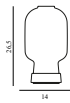

Amp Table Lamp US

Colli: 1
Size & Weight: H: 26,5 x Ø: 14 cm - 2 kg
Packing: Gift Box - H: 48 x L: 20,5 x D: 20,5 cm - 2,4 kg
Colli Box: H: 47 x L: 20,5 x D: 20,5 cm
M3: 0,0198
Material: Glass, Marble
Light Source: US E12 2W (LED). All Bulbs can be purchased separately.

Contract Price
SEK 2.000,00