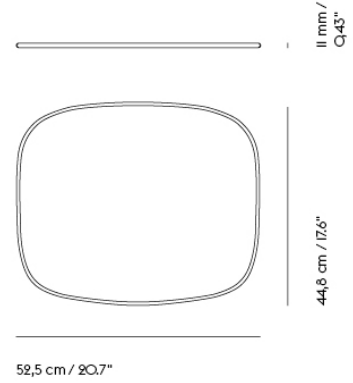

Shipper Colli 1
Gross Weight (kg) 0.45
Net Weight (kg) 0.35
Warranty Period 5 years

Item No.	Color	Contract Price	Lead Time
Ready-To-Ship			
56002-133	Remix I33 ***	SEK 614,90	-