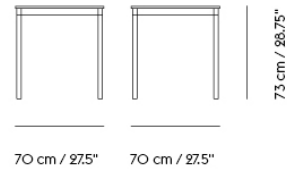

Shipper Colli	2
Gross Weight (kg)	14.3
Net Weight (kg)	8.73
Base color options	Black or White
Warranty Period	10 years

Item No.	Color	Contract Price	Lead Time
Made-To-Order			
64128	Black Laminate/Plywood/Black	SEK 9.455,70	6 weeks
64127	Black Laminate/Plywood/White	SEK 9.455,70	6 weeks
64126	White Laminate/Plywood/Black	SEK 9.455,70	6 weeks
64125	White Laminate/Plywood/White	SEK 9.455,70	6 weeks
64136	Black Nanolaminate/Plywood/Black	SEK 12.465,70	6 weeks
64135	Black Nanolaminate/Plywood/White	SEK 12.465,70	6 weeks
64134	White Nanolaminate/Plywood/Black	SEK 12.465,70	6 weeks
64133	White Nanolaminate/Plywood/White	SEK 12.465,70	6 weeks
64800	Lacquered Oak Veneer/Plywood/Black	SEK 9.885,70	6 weeks
64801	Lacquered Oak Veneer/Plywood/White	SEK 9.885,70	6 weeks
64130	Black Linoleum/Plywood/Black	SEK 9.885,70	6 weeks
64129	Black Linoleum/Plywood/White	SEK 9.885,70	6 weeks
Extras			
70721	Adjustable Feet for Base Table - Set of 4		-