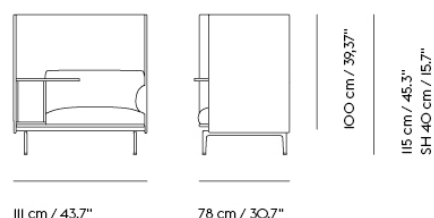

OUTLINE HIGHBACK WORK 100 / LEFT - POLISHED ALUMINUM BASE

Shipper Colli	1
Gross Weight (kg)	83
Net Weight (kg)	74
Please note	That this product features a table on the left-hand side when facing the product from the front.
Warranty Period	5 years

Item No.	Color	Contract Price	Lead Time
Made-To-Order			
68015	Remix - All Colors	SEK 39,985,70	6 weeks
68019	Canvas - All Colors	SEK 43,860,00	6 weeks
68017	Clara - All Colors	SEK 43,860,00	6 weeks
91378	Colline - All Colors	SEK 43,860,00	6 weeks
68003	Fiord - All Colors	SEK 43,860,00	6 weeks
68009	Steelcut - All Colors	SEK 43,860,00	6 weeks
68007	Steelcut Trio - All Colors	SEK 43,860,00	6 weeks
68011	Hallingdal - All Colors	SEK 46,865,70	6 weeks
68202	Balder - All Colors	SEK 48,155,70	6 weeks
85724	Beck - All Colors	SEK 48,155,70	8 weeks
68307	Clay - All Colors	SEK 48,155,70	6 weeks
68021	Divina - All Colors	SEK 48,155,70	6 weeks
68023	Divina MD - All Colors	SEK 48,155,70	6 weeks
68025	Divina Melange - All Colors	SEK 48,155,70	6 weeks
76240	Ecriture - All Colors	SEK 48,155,70	6 weeks
97552	Hearth - All Colors	SEK 48,155,70	8 weeks
91509	Planum - All Colors	SEK 48,155,70	6 weeks
68204	Twill Weave - All Colors	SEK 48,155,70	6 weeks
68039	Vidar - All Colors	SEK 48,155,70	6 weeks

Extras

83061	Leather care set for Refine Leather	SEK 172,00	-