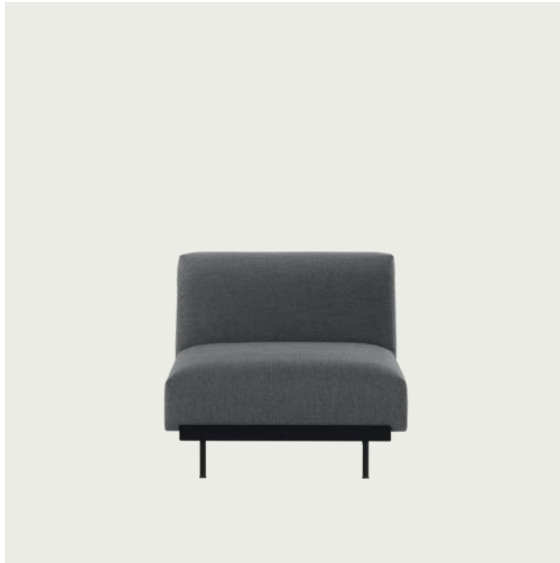

IN SITU MODULAR SOFA / CENTRE MODULE (C80)

Shipper Colli	1
Gross Weight (kg)	30.2
Net Weight (kg)	23.53
Please note	This variant is a Seating Module only and does not include a Frame Section.
Warranty Period	10 years

Item No.	Color	Contract Price	Lead Time
Ready-To-Ship			
41122-12	Clay 12	SEK 12.895,70	-
98864-240	Ecriture 240	SEK 12.895,70	-
Made-To-Order			
99035	Remix - All Colors	SEK 9.885,70	6 weeks
95552	Colline - All Colors	SEK 11.605,70	6 weeks
41140	Fiord - All Colors	SEK 11.605,70	6 weeks
95502	Re-wool - All Colors	SEK 11.605,70	6 weeks
98802	Sabi - All Colors	SEK 11.605,70	6 weeks
99298	Beck - All Colors	SEK 12.465,70	8 weeks
41149	Hallingdal - All Colors	SEK 12.465,70	6 weeks
99232	Hearth - All Colors	SEK 12.465,70	8 weeks
95602	Twill Weave - All Colors	SEK 12.465,70	6 weeks
41122	Clay - All Colors	SEK 12.895,70	6 weeks
41158	Divina - All Colors	SEK 12.895,70	6 weeks
41167	Divina MD - All Colors	SEK 12.895,70	6 weeks
41176	Divina Melange - All Colors	SEK 12.895,70	6 weeks
98864	Ecriture - All Colors	SEK 12.895,70	6 weeks
76405	Planum - All Colors	SEK 12.895,70	6 weeks
41185	Vidar - All Colors	SEK 12.895,70	6 weeks