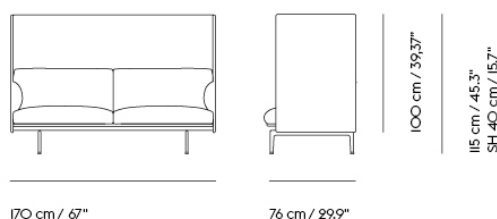

OUTLINE HIGHBACK SOFA 100 / 2-SEATER - BLACK BASE

Shipper Colli	1
Gross Weight (kg)	85.84
Net Weight (kg)	71.6
Additional Information	Please note that the highback height for this product is 100 cm / 39.4"
Warranty Period	10 years

Item No.	Color	Contract Price	Lead Time
Made-To-Order			
28408	Remix - All Colors	SEK 35,255,70	6 weeks
28410	Canvas - All Colors	SEK 39,555,70	6 weeks
28409	Clara - All Colors	SEK 39,555,70	6 weeks
91342	Colline - All Colors	SEK 39,555,70	6 weeks
28402	Fiord - All Colors	SEK 39,555,70	6 weeks
28405	Steelcut - All Colors	SEK 39,555,70	6 weeks
28404	Steelcut Trio - All Colors	SEK 39,555,70	6 weeks
28406	Hallingdal - All Colors	SEK 43,860,00	6 weeks
28421	Balder - All Colors	SEK 45,145,70	6 weeks
85688	Beck - All Colors	SEK 45,145,70	8 weeks
68285	Clay - All Colors	SEK 45,145,70	6 weeks
28411	Divina - All Colors	SEK 45,145,70	6 weeks
28412	Divina MD - All Colors	SEK 45,145,70	6 weeks
28413	Divina Melange - All Colors	SEK 45,145,70	6 weeks
76204	Ecriture - All Colors	SEK 45,145,70	6 weeks
97520	Hearth - All Colors	SEK 45,145,70	8 weeks
91473	Planum - All Colors	SEK 45,145,70	6 weeks
28422	Twill Weave - All Colors	SEK 45,145,70	6 weeks
28420	Vidar - All Colors	SEK 45,145,70	6 weeks

Extras

83061	Leather care set for Refine Leather	SEK 172,00	-