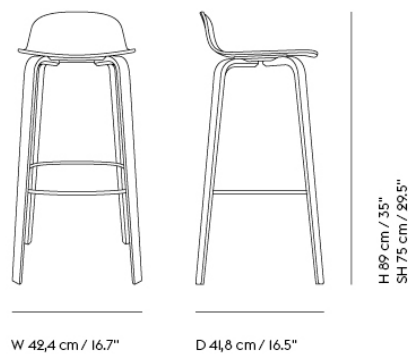

VISU BAR STOOL WOOD BASE - 75 CM / 29.5"

Shipper Colli	1
Gross Weight (kg)	5.7
Net Weight (kg)	4.18
Base color options	Black, Dark Green, Grey, Oak or Tan Rose
Warranty Period	5 years

Item No.	Color	Contract Price	Lead Time
Ready-To-Ship			
16151	Black/Black	SEK 4.639,70	-
16154	Dark Green/Dark Green	SEK 4.639,70	-
16152	Grey/Grey	SEK 4.639,70	-
16150	Oak/Oak	SEK 4.639,70	-
16155	Tan Rose/Tan Rose	SEK 4.639,70	-
16159	White/Oak	SEK 4.639,70	-
Made-To-Order			
21755	Remix - All Colors	SEK 5.546,10	7 weeks
21772	Canvas - All Colors	SEK 5.804,10	7 weeks
21771	Clara - All Colors	SEK 5.804,10	7 weeks
70392	Colline - All Colors	SEK 5.804,10	7 weeks
18938	Fiord - All Colors	SEK 5.804,10	7 weeks
70394	Re-wool - All Colors	SEK 5.804,10	7 weeks
70391	Sabi - All Colors	SEK 5.804,10	7 weeks
21757	Steelcut - All Colors	SEK 5.804,10	7 weeks
21758	Steelcut Trio - All Colors	SEK 5.804,10	7 weeks
21759	Hallingdal - All Colors	SEK 6.492,10	7 weeks
18920	Balder - All Colors	SEK 6.703,70	7 weeks
18809	Beck - All Colors	SEK 6.703,70	9 weeks
69146	Clay - All Colors	SEK 6.703,70	7 weeks
21760	Divina - All Colors	SEK 6.703,70	7 weeks