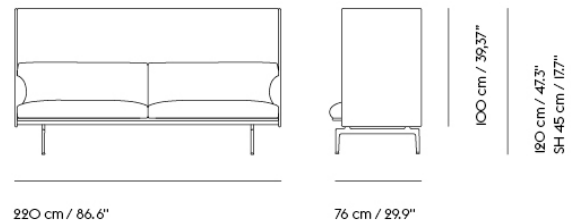

OUTLINE HIGHBACK SOFA 100 / 3-SEATER - POLISHED ALUMINUM BASE - SH: 45 CM / 17.7"

Shipper Colli	1
Gross Weight (kg)	75
Net Weight (kg)	69
Additional Information	Please note that the highback height for this product is 100 cm / 39.4"
Warranty Period	10 years

Item No.	Color	Contract Price	Lead Time
Made-To-Order			
69738	Remix - All Colors	SEK 42.135,70	6 weeks
69740	Canvas - All Colors	SEK 46.865,70	6 weeks
69739	Clara - All Colors	SEK 46.865,70	6 weeks
91406	Colline - All Colors	SEK 46.865,70	6 weeks
69732	Fiord - All Colors	SEK 46.865,70	6 weeks
69735	Steelcut - All Colors	SEK 46.865,70	6 weeks
69734	Steelcut Trio - All Colors	SEK 46.865,70	6 weeks
69736	Hallingdal - All Colors	SEK 49.445,70	6 weeks
69772	Balder - All Colors	SEK 52.885,70	6 weeks
85750	Beck - All Colors	SEK 52.885,70	8 weeks
68299	Clay - All Colors	SEK 52.885,70	6 weeks
69741	Divina - All Colors	SEK 52.885,70	6 weeks
69742	Divina MD - All Colors	SEK 52.885,70	6 weeks
69743	Divina Melange - All Colors	SEK 52.885,70	6 weeks
76268	Ecriture - All Colors	SEK 52.885,70	6 weeks
97580	Hearth - All Colors	SEK 52.885,70	8 weeks
91537	Planum - All Colors	SEK 52.885,70	6 weeks
69773	Twill Weave - All Colors	SEK 52.885,70	6 weeks
69750	Vidar - All Colors	SEK 52.885,70	6 weeks

Extras

83061	Leather care set for Refine Leather	SEK 172,00	-