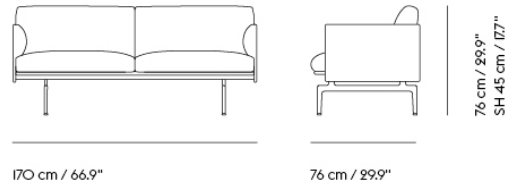

OUTLINE STUDIO SOFA / 170 CM / 66.9" - POLISHED ALUMINUM BASE - SH: 45 CM / 17.7"

Shipper Colli	1
Gross Weight (kg)	64
Net Weight (kg)	50
Warranty Period	10 years

Item No.	Color	Contract Price	Lead Time
Made-To-Order			
73657	Remix - All Colors	SEK 27,945,70	6 weeks
73659	Canvas - All Colors	SEK 31,815,70	6 weeks
73658	Clara - All Colors	SEK 31,815,70	6 weeks
91430	Colline - All Colors	SEK 31,815,70	6 weeks
73651	Fiord - All Colors	SEK 31,815,70	6 weeks
73654	Steelcut - All Colors	SEK 31,815,70	6 weeks
73653	Steelcut Trio - All Colors	SEK 31,815,70	6 weeks
73655	Hallingdal - All Colors	SEK 34,395,70	6 weeks
73670	Balder - All Colors	SEK 36,115,70	6 weeks
85774	Beck - All Colors	SEK 36,115,70	8 weeks
68362	Clay - All Colors	SEK 36,115,70	6 weeks
73660	Divina - All Colors	SEK 36,115,70	6 weeks
73661	Divina MD - All Colors	SEK 36,115,70	6 weeks
73662	Divina Melange - All Colors	SEK 36,115,70	6 weeks
76292	Ecriture - All Colors	SEK 36,115,70	6 weeks
97604	Hearth - All Colors	SEK 36,115,70	8 weeks
91561	Planum - All Colors	SEK 36,115,70	6 weeks
73671	Twill Weave - All Colors	SEK 36,115,70	6 weeks
73669	Vidar - All Colors	SEK 36,115,70	6 weeks
Extras			
83061	Leather care set for Refine Leather	SEK 172,00	-