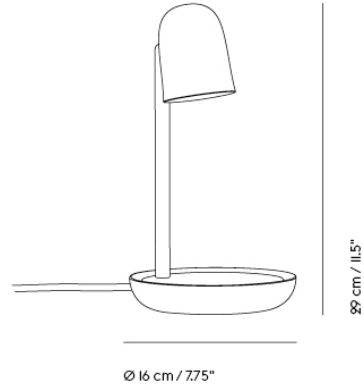

- Shipper Colli 1
- Gross Weight (kg) 1.05
- Net Weight (kg) 0.695
- Bulb included Yes. Integrated LED.
- Warranty Period 5 years

Item No.	Color	Contract Price	Lead Time
Ready-To-Ship			
21952	Black	SEK 1.332,10	-