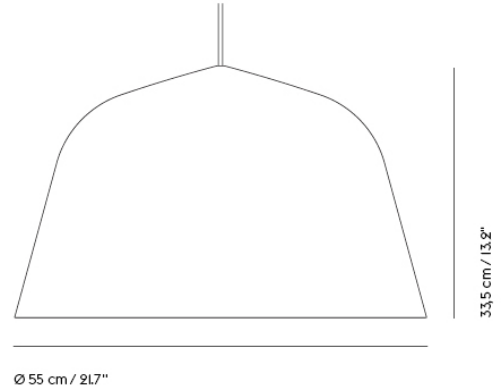

Shipper Colli 1
Gross Weight (kg) 5.585
Net Weight (kg) 2.7
Bulb included No
Warranty Period 5 years

Item No.	Color	Contract Price	Lead Time
Ready-To-Ship			
82270	Black	SEK 5.155,70	-
82274	Dusty Green	SEK 5.155,70	-
82271	Grey	SEK 5.155,70	-
82275	Light Blue	SEK 5.155,70	-
82273	Taupe	SEK 5.155,70	-
82272	White	SEK 5.155,70	-
Extras			
24050	Ceiling Cap - White	SEK 116,10	-