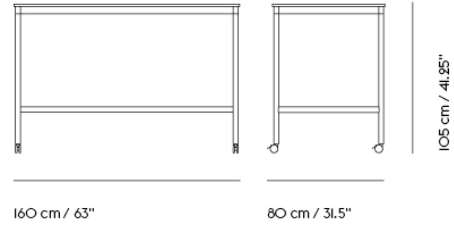

BASE HIGH TABLE / WITH CASTORS / 160 X 80 H: 105 CM / 63 X 31.5 H: 41.3"

Shipper Colli	2
Gross Weight (kg)	37.4
Net Weight (kg)	31.67
Base color options	Black or White
Warranty Period	10 years

Item No.	Color	Contract Price	Lead Time
Made-To-Order			
64310	Black Laminate/Plywood/Black	SEK 18.055,70	8 weeks
64374	Black Laminate/Plywood/White	SEK 18.055,70	8 weeks
64350	White Laminate/Plywood/Black	SEK 18.055,70	8 weeks
64413	White Laminate/Plywood/White	SEK 18.055,70	8 weeks
64326	Black Nanolaminate/Plywood/Black	SEK 21.495,70	8 weeks
64390	Black Nanolaminate/Plywood/White	SEK 21.495,70	8 weeks
64358	White Nanolaminate/Plywood/Black	SEK 21.495,70	8 weeks
64422	White Nanolaminate/Plywood/White	SEK 21.495,70	8 weeks
64334	Lacquered Oak Veneer/Plywood/Black	SEK 20.205,70	8 weeks
64398	Lacquered Oak Veneer/Plywood/White	SEK 20.205,70	8 weeks
64317	Black Linoleum/Plywood/Black	SEK 19.775,70	8 weeks
64381	Black Linoleum/Plywood/White	SEK 19.775,70	8 weeks