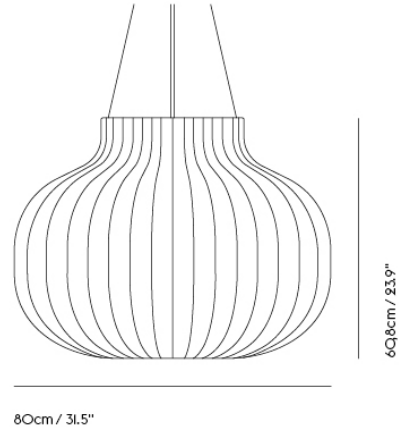

**STRAND PENDANT LAMP / CLOSED - Ø
80 CM / 31.5"**

Shipper Colli 1
Gross Weight (kg) 11.05
Net Weight (kg) 6.35
Bulb included No
Warranty Period 5 years

Item No.	Color	Contract Price	Lead Time
Ready-To-Ship			
22454	White - Closed	SEK 8.642,10	-