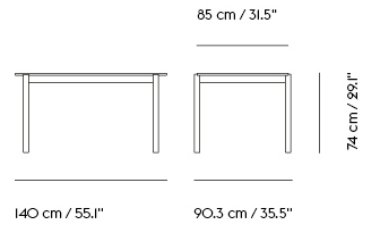

**LINEAR WOOD TABLE / 140 X 85 CM /
55.1 X 31.5"**

Shipper Colli 1
Gross Weight (kg) 25.5
Net Weight (kg) 18.494
Warranty Period 5 years

Item No.	Color	Contract Price	Lead Time
Ready-To-Ship			
30916	Oak Veneer/Oak	SEK 10,745,70	-