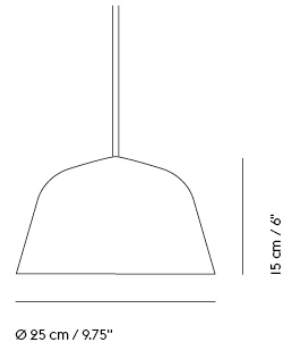

AMBIT PENDANT LAMP / Ø 25 CM / 9.75"

740

Shipper Colli	1
Gross Weight (kg)	1.1092
Net Weight (kg)	0.7
Bulb included	No
Warranty Period	5 years

Item No.	Color	Contract Price	Lead Time
Ready-To-Ship			
26034	Black	SEK 2.192,10	-
26033	Dusty Green	SEK 2.192,10	-
26031	Grey	SEK 2.192,10	-
26038	Light Blue	SEK 2.192,10	-
26037	Taupe	SEK 2.192,10	-
26032	White	SEK 2.192,10	-
Extras			
24050	Ceiling Cap - White	SEK 116,10	-