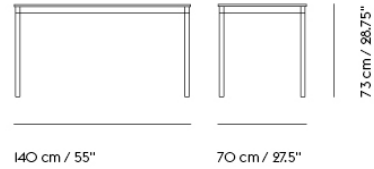

Shipper Colli	2
Gross Weight (kg)	21.4
Net Weight (kg)	16.7
Base color options	Black or White
Warranty Period	10 years

Item No.	Color	Contract Price	Lead Time
Made-To-Order			
64188	Black Laminate/Plywood/Black	SEK 10.315,70	6 weeks
64187	Black Laminate/Plywood/White	SEK 10.315,70	6 weeks
64186	White Laminate/Plywood/Black	SEK 10.315,70	6 weeks
64185	White Laminate/Plywood/White	SEK 10.315,70	6 weeks
64196	Black Nanolaminat/Plywood/Black	SEK 12.895,70	6 weeks
64195	Black Nanolaminat/Plywood/White	SEK 12.895,70	6 weeks
64194	White Nanolaminat/Plywood/Black	SEK 12.895,70	6 weeks
64193	White Nanolaminat/Plywood/White	SEK 12.895,70	6 weeks
64807	Lacquered Oak Veneer/Plywood/Black	SEK 11.175,70	6 weeks
64806	Lacquered Oak Veneer/Plywood/White	SEK 11.175,70	6 weeks
64190	Black Linoleum/Plywood/Black	SEK 10.745,70	6 weeks
64189	Black Linoleum/Plywood/White	SEK 10.745,70	6 weeks
Extras			
70721	Adjustable Feet for Base Table - Set of 4		-