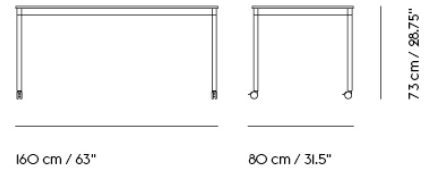

BASE TABLE / WITH CASTORS / 160 X 80 CM / 63 X 31.5"

Shipper Colli	2
Gross Weight (kg)	25.4
Net Weight (kg)	20.14
Base color options	Black or White
Warranty Period	10 years

Item No.	Color	Contract Price	Lead Time
Made-To-Order			
64446	Black Laminate/Plywood/Black	SEK 12.895,70	6 weeks
64566	Black Laminate/Plywood/White	SEK 12.895,70	6 weeks
64521	White Laminate/Plywood/Black	SEK 12.895,70	6 weeks
64641	White Laminate/Plywood/White	SEK 12.895,70	6 weeks
64476	Black Nanolaminate/Plywood/Black	SEK 15.905,70	6 weeks
64596	Black Nanolaminate/Plywood/White	SEK 15.905,70	6 weeks
64536	White Nanolaminate/Plywood/Black	SEK 15.905,70	6 weeks
64656	White Nanolaminate/Plywood/White	SEK 15.905,70	6 weeks
64491	Lacquered Oak Veneer/Plywood/Black	SEK 14.615,70	6 weeks
64611	Lacquered Oak Veneer/Plywood/White	SEK 14.615,70	6 weeks
64471	Black Linoleum/Plywood/Black	SEK 14.185,70	6 weeks
64591	Black Linoleum/Plywood/White	SEK 14.185,70	6 weeks