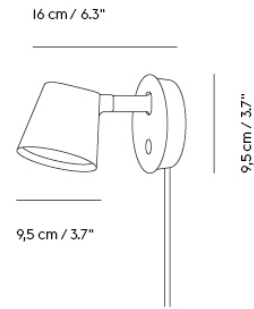

- Shipper Colli 1
- Gross Weight (kg) 0.75
- Net Weight (kg) 0.45
- Bulb included Yes. Integrated non-replaceable LED
- Warranty Period 5 years

Item No.	Color	Contract Price	Lead Time
Ready-To-Ship			
22326	Black	SEK 1.762,10	-
22328	Copper Brown	SEK 1.762,10	-
22325	Grey	SEK 1.762,10	-
22327	White	SEK 1.762,10	-