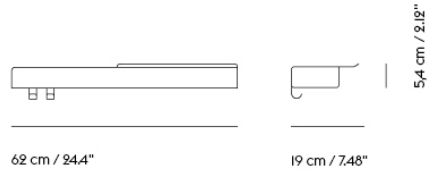

**FOLDED SHELVES / PLATFORM / 62 X 5,4
CM / 24.4 X 2"**

Shipper Colli 1
Gross Weight (kg) 3.1
Net Weight (kg) 2.3
Warranty Period 5 years

Item No.	Color	Contract Price	Lead Time
Ready-To-Ship			
24044	Black	SEK 1.629,70	-
24048	Blue-Grey	SEK 1.629,70	-
24047	Burnt Orange	SEK 1.629,70	-
24049	Deep Red	SEK 1.629,70	-
24045	Grey	SEK 1.629,70	-
24046	Olive	SEK 1.629,70	-