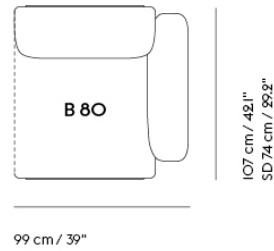

IN SITU MODULAR SOFA / RIGHT ARMREST MODULE (B80)

Shipper Colli	1
Gross Weight (kg)	42.7
Net Weight (kg)	31.25
Please note	This product features an armrest on the right-hand side when facing the product from the front.
Please note	This variant is a Seating Module only and does not include a Frame Section.
Warranty Period	10 years

Item No.	Color	Contract Price	Lead Time
Ready-To-Ship			
41121-12	Clay 12	SEK 16.335,70	-
98863-240	Ecriture 240	SEK 16.335,70	-
Made-To-Order			
99034	Remix - All Colors	SEK 14.185,70	6 weeks
95551	Colline - All Colors	SEK 15.045,70	6 weeks
41139	Fiord - All Colors	SEK 15.045,70	6 weeks
95501	Re-wool - All Colors	SEK 15.045,70	6 weeks
98801	Sabi - All Colors	SEK 15.045,70	6 weeks
41148	Hallingdal - All Colors	SEK 15.905,70	6 weeks
99297	Beck - All Colors	SEK 16.335,70	8 weeks
41121	Clay - All Colors	SEK 16.335,70	6 weeks
41157	Divina - All Colors	SEK 16.335,70	6 weeks
41166	Divina MD - All Colors	SEK 16.335,70	6 weeks
41175	Divina Melange - All Colors	SEK 16.335,70	6 weeks
98863	Ecriture - All Colors	SEK 16.335,70	6 weeks
99231	Hearth - All Colors	SEK 16.335,70	8 weeks
76404	Planum - All Colors	SEK 16.335,70	6 weeks
95601	Twill Weave - All Colors	SEK 16.335,70	6 weeks
41184	Vidar - All Colors	SEK 16.335,70	6 weeks