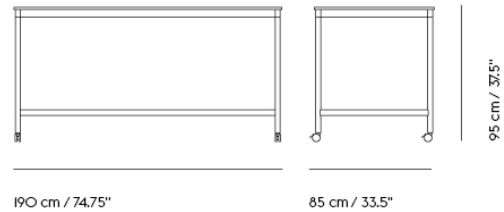

BASE HIGH TABLE / WITH CASTORS / 190 X 85 H: 95 CM / 74.8 X 33.5 H: 37.4"

Shipper Colli	2
Gross Weight (kg)	46
Net Weight (kg)	39.25
Base color options	Black or White
Warranty Period	10 years

Item No.	Color	Contract Price	Lead Time
Made-To-Order			
64315	Black Laminate/Plywood/Black	SEK 18.485,70	8 weeks
64379	Black Laminate/Plywood/White	SEK 18.485,70	8 weeks
64354	White Laminate/Plywood/Black	SEK 18.485,70	8 weeks
64418	White Laminate/Plywood/White	SEK 18.485,70	8 weeks
64331	Black Nanolaminate/Plywood/Black	SEK 22.785,70	8 weeks
64395	Black Nanolaminate/Plywood/White	SEK 22.785,70	8 weeks
64363	White Nanolaminate/Plywood/Black	SEK 22.785,70	8 weeks
64427	White Nanolaminate/Plywood/White	SEK 22.785,70	8 weeks
64339	Lacquered Oak Veneer/Plywood/Black	SEK 22.785,70	8 weeks
64403	Lacquered Oak Veneer/Plywood/White	SEK 22.785,70	8 weeks
64323	Black Linoleum/Plywood/Black	SEK 20.205,70	8 weeks
64387	Black Linoleum/Plywood/White	SEK 20.205,70	8 weeks