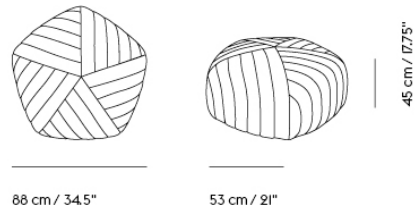

Shipper Colli |
Gross Weight (kg) 22
Net Weight (kg) 18.8
Warranty Period 10 years

Item No.	Color	Contract Price	Lead Time
Ready-To-Ship			
97048-123	Remix I23 ***	SEK 9.885,70	-
97048-183	Remix I83 ***	SEK 9.885,70	-
97022-205	Steelcut Trio 205 ***	SEK 11.605,70	-
Made-To-Order			
97048	Remix - All Colors	SEK 9.885,70	6 weeks
97023	Canvas - All Colors	SEK 11.605,70	6 weeks
97047	Fiord - All Colors	SEK 11.605,70	6 weeks
76305	Re-wool - All Colors	SEK 11.605,70	6 weeks
76301	Sabi - All Colors	SEK 11.605,70	6 weeks
97021	Steelcut - All Colors	SEK 11.605,70	6 weeks
97022	Steelcut Trio - All Colors	SEK 11.605,70	6 weeks
66660	Beck - All Colors	SEK 14.185,70	8 weeks
76309	Clay - All Colors	SEK 14.185,70	6 weeks
97026	Divina - All Colors	SEK 14.185,70	6 weeks
97025	Divina MD - All Colors	SEK 14.185,70	6 weeks
97027	Divina Melange - All Colors	SEK 14.185,70	6 weeks
76313	Ecriture - All Colors	SEK 14.185,70	6 weeks
97686	Hearth - All Colors	SEK 14.185,70	8 weeks
97049	Planum - All Colors	SEK 14.185,70	6 weeks
97300	Twill Weave - All Colors	SEK 14.185,70	6 weeks