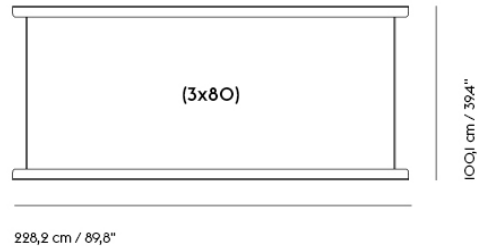

IN SITU MODULAR SOFA / FRAME SECTION (3 X 80)

Shipper Colli 1
Gross Weight (kg) 29.9
Net Weight (kg) 24.92
Warranty Period 10 years

Item No.	Color	Contract Price	Lead Time
Ready-To-Ship			
41560	Black - 3 x 80	SEK 5.546,10	-