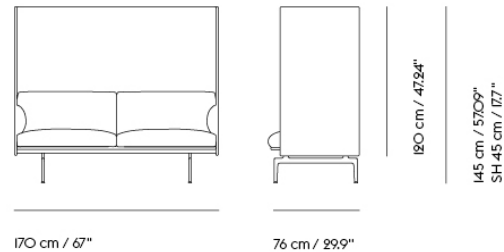

OUTLINE HIGHBACK SOFA 120 / 2-SEATER - POLISHED ALUMINUM BASE - SH: 45 CM / 17.7"

Shipper Colli	1
Gross Weight (kg)	54
Net Weight (kg)	38
Additional Information	Please note that the highback height for this product is 120 cm / 47.2"
Warranty Period	10 years

Item No.	Color	Contract Price	Lead Time
Made-To-Order			
75358	Remix - All Colors	SEK 39.555,70	6 weeks
75438	Canvas - All Colors	SEK 44.715,70	6 weeks
75398	Clara - All Colors	SEK 44.715,70	6 weeks
75766	Colline - All Colors	SEK 44.715,70	6 weeks
75118	Fiord - All Colors	SEK 44.715,70	6 weeks
75238	Steelcut - All Colors	SEK 44.715,70	6 weeks
75198	Steelcut Trio - All Colors	SEK 44.715,70	6 weeks
75278	Hallingdal - All Colors	SEK 46.865,70	6 weeks
75038	Balder - All Colors	SEK 48.155,70	6 weeks
85612	Beck - All Colors	SEK 48.155,70	8 weeks
75718	Clay - All Colors	SEK 48.155,70	6 weeks
75478	Divina - All Colors	SEK 48.155,70	6 weeks
75518	Divina MD - All Colors	SEK 48.155,70	6 weeks
75558	Divina Melange - All Colors	SEK 48.155,70	6 weeks
76120	Ecriture - All Colors	SEK 48.155,70	6 weeks
97634	Hearth - All Colors	SEK 48.155,70	8 weeks
75786	Planum - All Colors	SEK 48.155,70	6 weeks
75078	Twill Weave - All Colors	SEK 48.155,70	6 weeks
75678	Vidar - All Colors	SEK 48.155,70	6 weeks

Extras

83061	Leather care set for Refine Leather	SEK 172,00	-