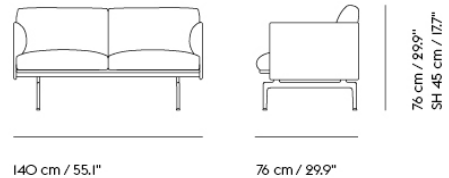

OUTLINE STUDIO SOFA / 140 CM / 55.1" - BLACK BASE - SH: 45 CM / 17.7"

Shipper Colli	1
Gross Weight (kg)	41
Net Weight (kg)	36
Warranty Period	10 years

Item No.	Color	Contract Price	Lead Time
Made-To-Order			
73142	Remix - All Colors	SEK 24.505,70	6 weeks
73144	Canvas - All Colors	SEK 29.665,70	6 weeks
73143	Clara - All Colors	SEK 29.665,70	6 weeks
91409	Colline - All Colors	SEK 29.665,70	6 weeks
73136	Fiord - All Colors	SEK 29.665,70	6 weeks
73139	Steelcut - All Colors	SEK 29.665,70	6 weeks
73138	Steelcut Trio - All Colors	SEK 29.665,70	6 weeks
73140	Hallingdal - All Colors	SEK 31.815,70	6 weeks
73156	Balder - All Colors	SEK 33.105,70	6 weeks
85753	Beck - All Colors	SEK 33.105,70	8 weeks
68376	Clay - All Colors	SEK 33.105,70	6 weeks
73145	Divina - All Colors	SEK 33.105,70	6 weeks
73146	Divina MD - All Colors	SEK 33.105,70	6 weeks
73147	Divina Melange - All Colors	SEK 33.105,70	6 weeks
76271	Ecriture - All Colors	SEK 33.105,70	6 weeks
97583	Hearth - All Colors	SEK 33.105,70	8 weeks
91540	Planum - All Colors	SEK 33.105,70	6 weeks
73157	Twill Weave - All Colors	SEK 33.105,70	6 weeks
73154	Vidar - All Colors	SEK 33.105,70	6 weeks
Extras			
83061	Leather care set for Refine Leather	SEK 172,00	-