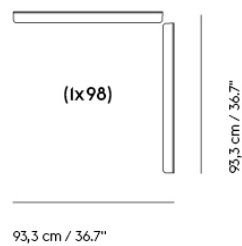

IN SITU MODULAR SOFA / CORNER FRAME SECTION (1 X 98)

Shipper Colli	1
Gross Weight (kg)	10.8
Net Weight (kg)	8.56
Warranty Period	10 years

Item No.	Color	Contract Price	Lead Time
Ready-To-Ship			
41563	Black - 1 x 98 Corner	SEK 1.848,10	-