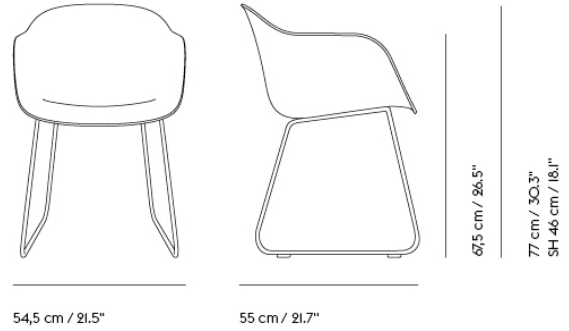

Shipper Colli	1
Gross Weight (kg)	9
Net Weight (kg)	7.4
Base color options	Anthracite Black, Grey, Dusty Green or White
Warranty Period	10 years

Item No.	Color	Contract Price	Lead Time
Made-To-Order			
58973	Black/Anthracite Black (Recycled Plastic)	SEK 2.661,70	3 weeks
59059	Dusty Green/Dusty Green (Recycled Plastic)	SEK 2.661,70	3 weeks
58974	Grey/Grey (Recycled Plastic)	SEK 2.661,70	3 weeks
58975	Natural White/White (Recycled Plastic)	SEK 2.661,70	3 weeks
59060	Ochre/Anthracite Black (Recycled Plastic)	SEK 2.661,70	3 weeks
24107	Remix - All Colors	SEK 4.983,70	4 weeks
24114	Canvas - All Colors	SEK 5.804,10	4 weeks
24113	Clara - All Colors	SEK 5.804,10	4 weeks
59549	Fiord - All Colors	SEK 5.804,10	4 weeks
55002	Hero - All Colors	SEK 5.804,10	4 weeks
19661	Re-wool - All Colors	SEK 5.804,10	4 weeks
19549	Sabi - All Colors	SEK 5.804,10	4 weeks
24108	Steelcut - All Colors	SEK 5.804,10	4 weeks
24109	Steelcut Trio - All Colors	SEK 5.804,10	4 weeks
24110	Hallingdal - All Colors	SEK 6.492,10	4 weeks
55119	Balder - All Colors	SEK 6.578,10	4 weeks
13670	Beck - All Colors	SEK 6.578,10	6 weeks
58003	Clay - All Colors	SEK 6.578,10	4 weeks
24111	Divina - All Colors	SEK 6.578,10	4 weeks
24115	Divina MD - All Colors	SEK 6.578,10	4 weeks
24116	Divina Melange - All Colors	SEK 6.578,10	4 weeks
59332	Ecriture - All Colors	SEK 6.578,10	4 weeks