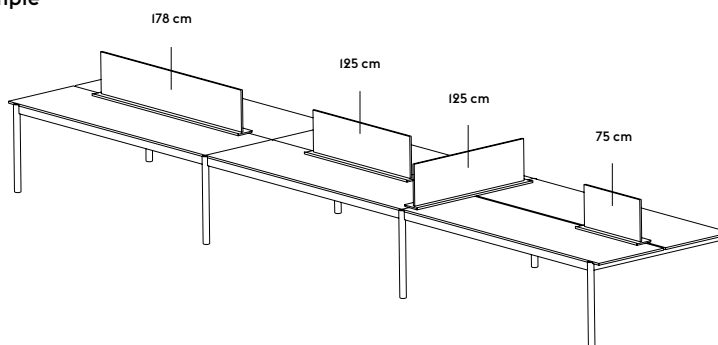

Example

OPTION B

1. TABLES / 2. ACCESSORIES / 3. LIGHTING / 4. TABLE POWER OUTLET / 5. INTEGRATED POWER / 6. CABLE TRAY