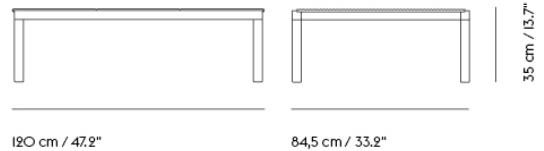

COUPLE COFFEE TABLE / 120 X 84 X 35 CM / 47.2 X 33.2 X 13.7"

Shipper Colli	4
Gross Weight (kg)	39.67
Net Weight (kg)	33.53
Warranty	10 years

Item No.	Color	Contract Price	Lead Time
Ready-To-Ship			
50380	2 Plain I Wavy - Light Blue/Dark Oiled Oak	SEK 14.185,70	-
50381	2 Plain I Wavy - Light Blue/Oak	SEK 14.185,70	-
50349	2 Plain I Wavy - Sand/Dark Oiled Oak	SEK 14.185,70	-
50351	2 Plain I Wavy - Sand/Oak	SEK 14.185,70	-
50368	2 Plain I Wavy - Taupe/Dark Oiled Oak	SEK 14.185,70	-
50369	2 Plain I Wavy - Taupe/Oak	SEK 14.185,70	-
50375	3 Plain - Pale Blue/Dark Oiled Oak	SEK 14.185,70	-
50374	3 Plain - Pale Blue/Oak	SEK 14.185,70	-
50321	3 Plain - Sand/Dark Oiled Oak	SEK 14.185,70	-
50319	3 Plain - Sand/Oak	SEK 14.185,70	-
50363	3 Plain - Taupe/Dark Oiled Oak	SEK 14.185,70	-
50362	3 Plain - Taupe/Oak	SEK 14.185,70	-