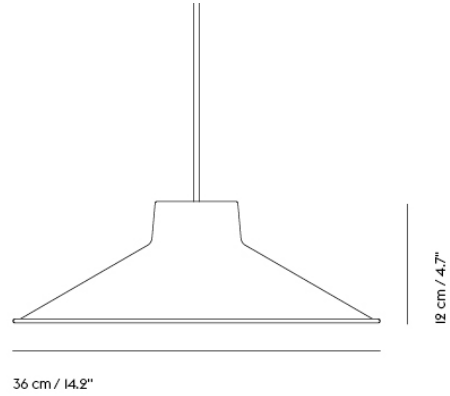

Shipper Colli 1
Gross Weight (kg) 2.68
Net Weight (kg) 1.3
Bulb included Yes
Warranty Period 5 Years

Item No.	Color	Contract Price	Lead Time
Ready-To-Ship			
22858	Dark Green	SEK 2.106,10	-
22857	Deep Red	SEK 2.106,10	-
22855	Grey	SEK 2.106,10	-
22856	Sand	SEK 2.106,10	-
Extras			
22848	Dimmable Bulb for Ambit Pendant Lamp Ø16,6 cm and Top Pendant Lamp - Ø21 + Ø36 cm	SEK 179,00	-