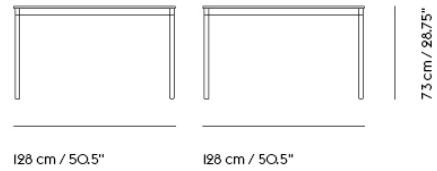

Shipper Colli	2
Gross Weight (kg)	29.8
Net Weight (kg)	22.44
Base color options	Black or White
Warranty Period	10 years

Item No.	Color	Contract Price	Lead Time
Made-To-Order			
64168	Black Laminate/Plywood/Black	SEK 11.605,70	6 weeks
64167	Black Laminate/Plywood/White	SEK 11.605,70	6 weeks
64166	White Laminate/Plywood/Black	SEK 11.605,70	6 weeks
64165	White Laminate/Plywood/White	SEK 11.605,70	6 weeks
64176	Black Nanolaminate/Plywood/Black	SEK 14.615,70	6 weeks
64175	Black Nanolaminate/Plywood/White	SEK 14.615,70	6 weeks
64174	White Nanolaminate/Plywood/Black	SEK 14.615,70	6 weeks
64173	White Nanolaminate/Plywood/White	SEK 14.615,70	6 weeks
64805	Lacquered Oak Veneer/Plywood/Black	SEK 13.325,70	6 weeks
64804	Lacquered Oak Veneer/Plywood/White	SEK 13.325,70	6 weeks
64170	Black Linoleum/Plywood/Black	SEK 13.325,70	6 weeks
64169	Black Linoleum/Plywood/White	SEK 13.325,70	6 weeks
Extras			
70721	Adjustable Feet for Base Table - Set of 4		-