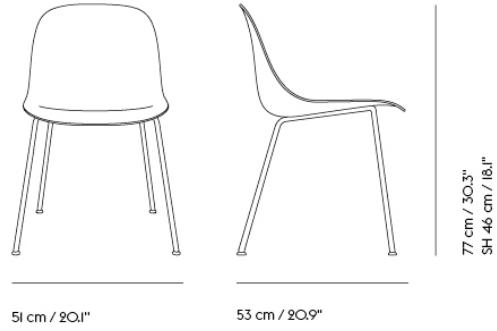

Shipper Colli	1
Gross Weight (kg)	9
Net Weight (kg)	4.9
Base color options	Anthracite Black, Chrome, Dusty Green, Grey or White
Warranty Period	10 Years

Item No.	Color	Contract Price	Lead Time
Ready-To-Ship			
58932	Black/Anthracite Black (Recycled Plastic)	SEK 2.450,10	-
58934	Dusty Green/Dusty Green (Recycled Plastic)	SEK 2.450,10	-
58933	Grey/Grey (Recycled Plastic)	SEK 2.450,10	-
58936	Natural White/White (Recycled Plastic)	SEK 2.450,10	-
58935	Ochre/Anthracite Black (Recycled Plastic)	SEK 2.450,10	-
Made-To-Order			
59037	Black/Chrome (Recycled Plastic)	SEK 2.450,10	3 weeks
59039	Dusty Green/Chrome (Recycled Plastic)	SEK 2.450,10	3 weeks
59038	Grey/Chrome (Recycled Plastic)	SEK 2.450,10	3 weeks
59041	Natural White/Chrome (Recycled Plastic)	SEK 2.450,10	3 weeks
59040	Ochre/Chrome (Recycled Plastic)	SEK 2.450,10	3 weeks
23210	Remix - All Colors	SEK 4.381,70	4 weeks
23218	Canvas - All Colors	SEK 5.202,10	4 weeks
23217	Clara - All Colors	SEK 5.202,10	4 weeks
59552	Fiord - All Colors	SEK 5.202,10	4 weeks
55010	Hero - All Colors	SEK 5.202,10	4 weeks
19664	Re-wool - All Colors	SEK 5.202,10	4 weeks
19552	Sabi - All Colors	SEK 5.202,10	4 weeks
23211	Steelcut - All Colors	SEK 5.202,10	4 weeks
23212	Steelcut Trio - All Colors	SEK 5.202,10	4 weeks
23213	Hallingdal - All Colors	SEK 5.890,10	4 weeks