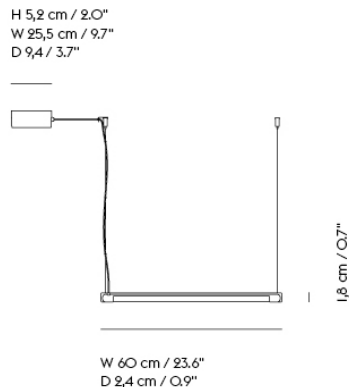

- Shipper Colli 1
- Gross Weight (kg) 1.08
- Net Weight (kg) 0.65
- Bulb included Dimmable, integrated, and non-user replaceable LED
- Warranty Period 5 years

Item No.	Color	Contract Price	Lead Time
Ready-To-Ship			
22750	Black	SEK 3.482,10	-
22752	Deep Red	SEK 3.482,10	-
22751	Grey	SEK 3.482,10	-