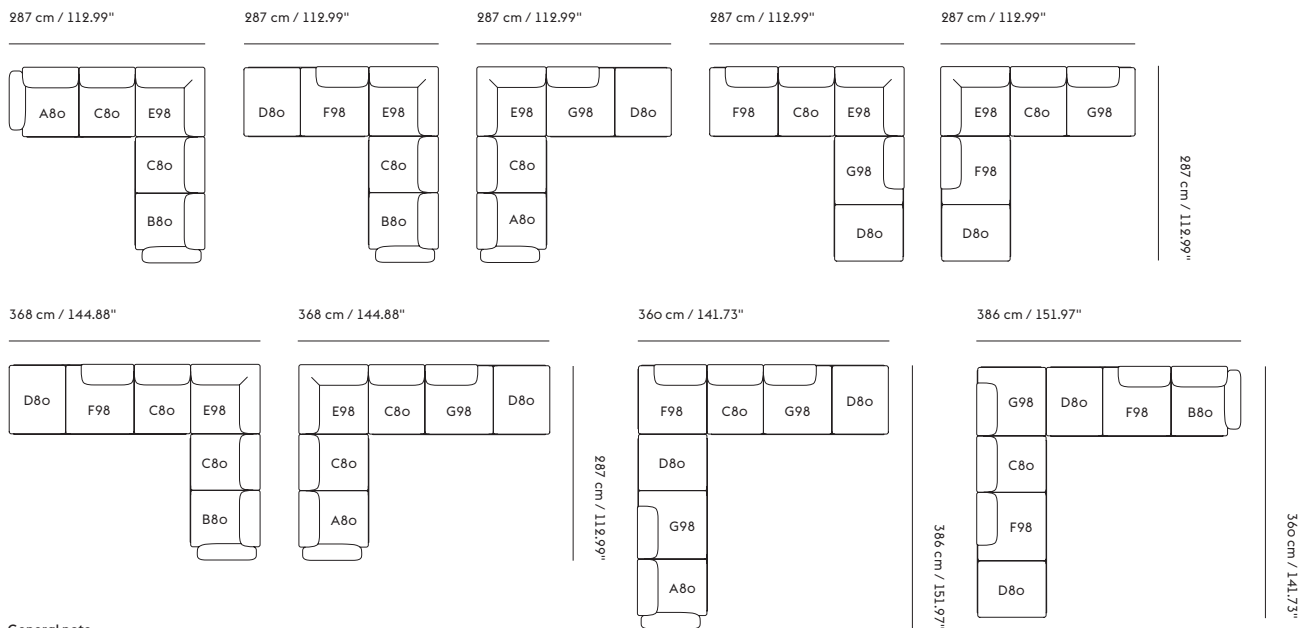

INSPIRATION FOR YOUR CONFIGURATION

2-seater Configurations

3-seater Configurations

4-seater Configurations

Corner Configurations

General note

The total dimensions of the configurations are indicative and can vary depending on how close the modules are placed as well as how many modules are combined.