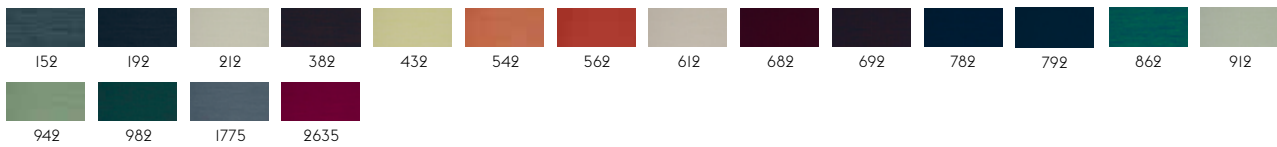

BALDER BY KVADRAT

Designer: Fanny Aronsen.

Composition: 68% new wool, 26% cotton, 6% nylon.

Durability: 100.000 Martindale / Lightfastness 6.

Sustainability: Natural fibres / Sustainable resource. Complies with Greenguard Gold Certification.

132