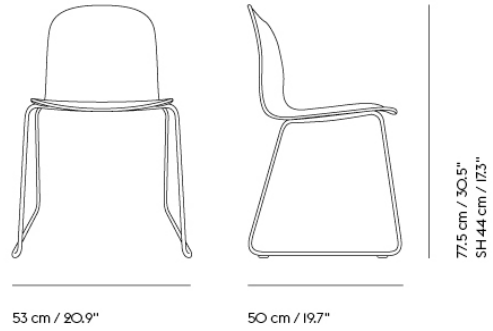

VISU CHAIR SLED BASE

Shipper Colli	1
Gross Weight (kg)	13.5
Net Weight (kg)	5.75
Base color options	Black, Grey or White
Stacking information	Stacking on Trolley: Without upholstery: 17 - With upholstery: 15. Stacking on floor: Without upholstery: 15 - With upholstery: 10
Warranty Period	10 years

Item No.	Color	Contract Price	Lead Time
Ready-To-Ship			
32501	Black/Black	SEK 2.536,10	-
Made-To-Order			
32502	Grey/Grey	SEK 2.536,10	7 weeks
32503	White/White	SEK 2.536,10	7 weeks
11486	Remix - All Colors	SEK 3.607,70	7 weeks
11489	Canvas - All Colors	SEK 3.951,70	7 weeks
11490	Clara - All Colors	SEK 3.951,70	7 weeks
70363	Colline - All Colors	SEK 3.951,70	7 weeks
18934	Fiord - All Colors	SEK 3.951,70	7 weeks
70364	Re-wool - All Colors	SEK 3.951,70	7 weeks
70362	Sabi - All Colors	SEK 3.951,70	7 weeks
11487	Steelcut - All Colors	SEK 3.951,70	7 weeks
11488	Steelcut Trio - All Colors	SEK 3.951,70	7 weeks
11485	Hallingdal - All Colors	SEK 4.381,70	7 weeks
18916	Balder - All Colors	SEK 4.639,70	7 weeks
18804	Beck - All Colors	SEK 4.639,70	9 weeks
69130	Clay - All Colors	SEK 4.639,70	7 weeks
11483	Divina - All Colors	SEK 4.639,70	7 weeks
11481	Divina MD - All Colors	SEK 4.639,70	7 weeks