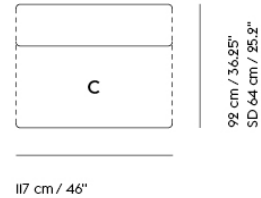

CONNECT MODULAR SOFA / LONG CENTER (C)

Shipper Colli	1
Gross Weight (kg)	48
Net Weight (kg)	43
Warranty Period	10 years

Item No.	Color	Contract Price	Lead Time
Ready-To-Ship			
11503-123	Remix I23 ***	SEK 14.615,70	-
Made-To-Order			
11503	Remix - All Colors	SEK 14.615,70	6 weeks
98262	Canvas - All Colors	SEK 17.625,70	6 weeks
11594	Clara - All Colors	SEK 17.625,70	6 weeks
95802	Colline - All Colors	SEK 17.625,70	6 weeks
98292	Fiord - All Colors	SEK 17.625,70	6 weeks
11583	Steelcut - All Colors	SEK 17.625,70	6 weeks
11543	Steelcut Trio - All Colors	SEK 17.625,70	6 weeks
11623	Hallingdal - All Colors	SEK 18.055,70	6 weeks
66552	Beck - All Colors	SEK 18.485,70	8 weeks
95702	Clay - All Colors	SEK 18.485,70	6 weeks
20263	Divina - All Colors	SEK 18.485,70	6 weeks
19023	Divina MD - All Colors	SEK 18.485,70	6 weeks
19043	Divina Melange - All Colors	SEK 18.485,70	6 weeks
76341	Ecriture - All Colors	SEK 18.485,70	6 weeks
66602	Hearth - All Colors	SEK 18.485,70	8 weeks
98780	Planum - All Colors	SEK 18.485,70	6 weeks
95902	Twill Weave - All Colors	SEK 18.485,70	6 weeks
76319	Vidar - All Colors	SEK 18.485,70	6 weeks