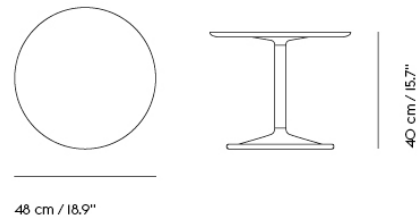

**SOFT SIDE TABLE / Ø 48 H: 40 CM / Ø
18.9" H: 15.7"**

Shipper Colli	2
Gross Weight (kg)	10.776
Net Weight (kg)	8.506
Warranty period	10 years

Item No.	Color	Contract Price	Lead Time
Ready-To-Ship			
10785	Beige Green Laminate/Beige Green	SEK 4.037,70	-
13935	Orange Laminate/Orange	SEK 4.037,70	-
13932	Black Nanolaminate/Black	SEK 4.037,70	-
10781	Grey Linoleum/Grey	SEK 4.037,70	-
13933	Off-White Linoleum/Off-White ***	SEK 4.037,70	-
13956	Oiled Oak/Off-White ***	SEK 4.639,70	-
13937	Oiled Smoked Oak/Black	SEK 4.639,70	-
10775	Solid Oak/Grey	SEK 4.639,70	-