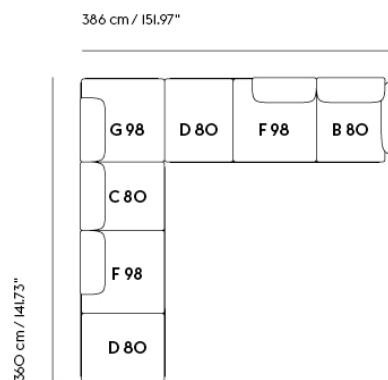

IN SITU MODULAR SOFA / CORNER - CONFIGURATION 9

Shipper Colli	12
Gross Weight (kg)	282.3
Net Weight (kg)	219.03
Warranty Period	10 years

Item No.	Color	Contract Price	Lead Time
Ready-To-Ship			
41929	Frame and Module - Clay 12/Black	SEK 95,025,70	-
99840	Frame and Module - Ecriture 240/Black	SEK 95,025,70	-
Extras			
83061	Leather care set for Refine Leather	SEK 172,00	-