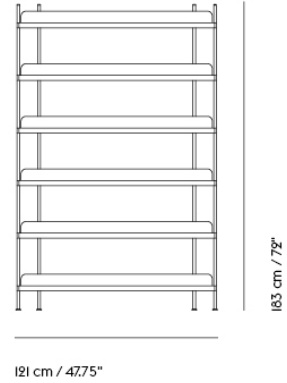

COMPILE SHELVING SYSTEM / CONFIGURATION 4

Shipper Colli 7
Gross Weight (kg) 67.16
Net Weight (kg) 54.69
Warranty Period 10 years

Item No.	Color	Contract Price	Lead Time
Ready-To-Ship			
50065	Black	SEK 15.475,70	-
50066	Grey	SEK 15.475,70	-
50067	White	SEK 15.475,70	-