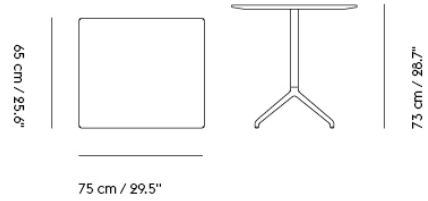

STILL CAFÉ TABLE / 75 X 65 H: 73 CM / 29.5 X 25.6 H: 28.7"

- Shipper Colli 2
- Gross Weight (kg) 18.3
- Net Weight (kg) 13.352
- Base color options Black, White
- Warranty Period 10 years

Item No.	Color	Contract Price	Lead Time
Ready-To-Ship			
65590	Black Nanolaminate/Anthracite Black	SEK 5.890,10	-
65589	Black Nanolaminate/White	SEK 5.890,10	-
65588	White Nanolaminate/Anthracite Black	SEK 5.890,10	-
65587	White Nanolaminate/White	SEK 5.890,10	-
Made-To-Order			
65506	Black Linoleum/Anthracite Black	SEK 5.890,10	6 weeks
65505	Black Linoleum/White	SEK 5.890,10	6 weeks