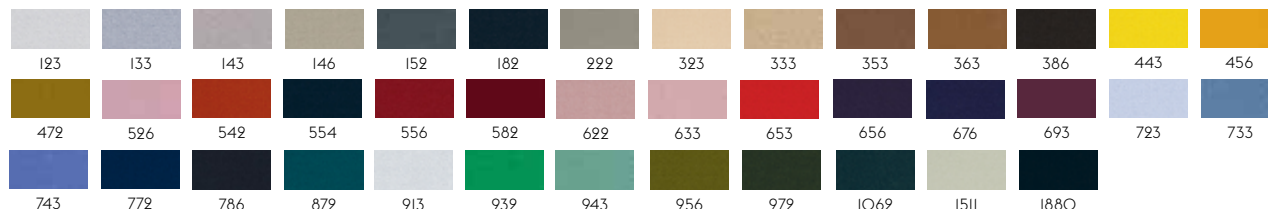

VANCOUVER BY ROSSINI DELLA QUERCIA
Designer: Gabriella Zecca
Composition: 52% cotton, 48% acrylic.
Durability: 40.000 Martindale / Lightfastness 4-5.

4

8 10 12 13 14

VIDAR BY KVADRAT
Designer: Raf Simons & Fanny Aronsen for Kvadrat.
Composition: 94% new wool, 6% nylon.
Durability: 100.000 Martindale / Lightfastness 6-7.
Sustainability: Natural fibres / Sustainable resource. Complies with Greenguard Gold Certification.

106