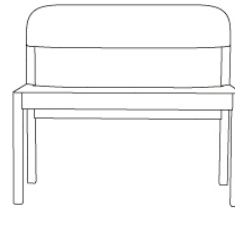

90,8 cm / 35.7"