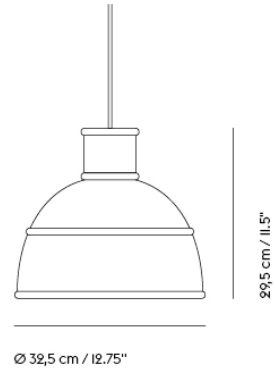

Shipper Colli	1
Gross Weight (kg)	1.8
Net Weight (kg)	1.26
Bulb included	No
Warranty Period	5 years

Item No.	Color	Contract Price	Lead Time
Ready-To-Ship			
14210	Beige-Rose	SEK 1.848,10	-
14201	Black	SEK 1.848,10	-
14200	Dark Grey	SEK 1.848,10	-
14206	Dusty Red ***	SEK 1.848,10	-
14204	Green	SEK 1.848,10	-
14203	Light Grey	SEK 1.848,10	-
14208	Mustard	SEK 1.848,10	-
14211	Olive	SEK 1.848,10	-
14205	Orange	SEK 1.848,10	-
14209	Terracotta	SEK 1.848,10	-
14207	White	SEK 1.848,10	-
14202	Yellow ***	SEK 1.848,10	-
Extras			
12329	E27 Cord - Dark Brown (per linear meter)		-
12328	E27 Cord - Light Yellow (per linear meter)		-
12292	Unfold / E27 Cord - Beige-Rose (per linear meter)	SEK 26,00	-
12285	Unfold / E27 Cord - Black (per linear meter)	SEK 26,00	-
12280	Unfold / E27 Cord - Dark Grey (per linear meter)	SEK 26,00	-
12288	Unfold / E27 Cord - Light Grey (per linear meter)	SEK 26,00	-
12290	Unfold / E27 Cord - Mustard (per linear meter)	SEK 26,00	-
12293	Unfold / E27 Cord - Olive (per linear meter)	SEK 26,00	-