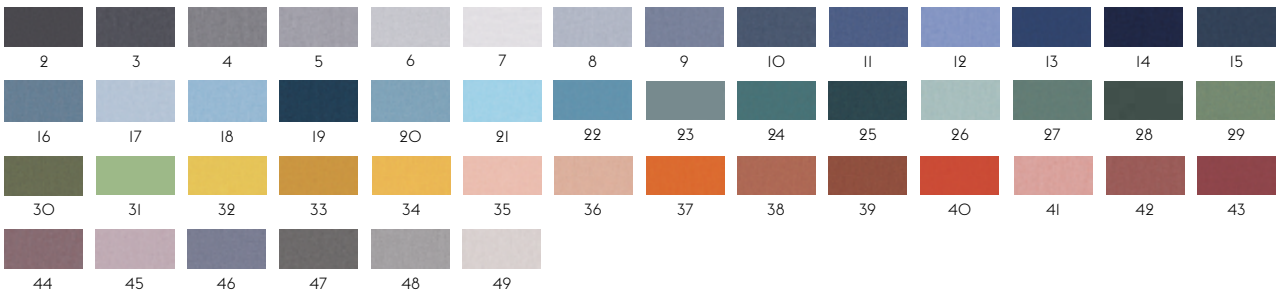

BECK BY MAHARAM

Composition: 78% wool, 22% nylon.

Durability: 100.000 Martindale / Lightfastness AATCC I6.3, 40+ hours.

Sustainability: Complies with Greenguard Gold Certification.

1