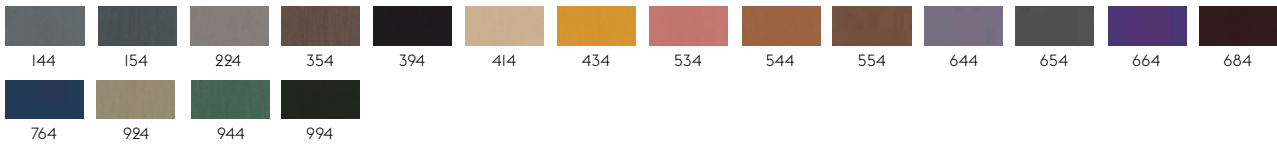

I14

STILL BY KVADRAT

Designer: Georgina Wright.

Composition: 100% Trevira CS.

Durability: 50.000 Martindale / Lightfastness: 6

I11

TWILL WEAVE BY KVADRAT

Designer: Jonathan Olivares.