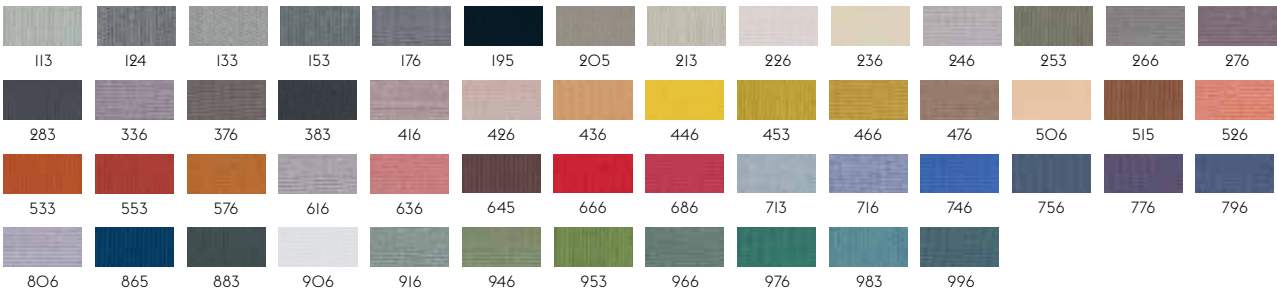

STEELCUT TRIO BY KVADRAT

Designer: Dijkmeijer & Ridolfo.

Composition: 90% new wool worsted, 10% nylon.

Durability: 100.000 martindale / Lightfastness 5-7 (ISO I-8).

Sustainability: Complies with both EU ecolabel "The Flower" and Greenguard Gold Certification.

I05