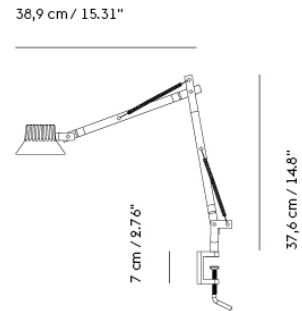

- Shipper Colli 2
- Gross Weight (kg) 1.215
- Net Weight (kg) 0.715
- Bulb included Dimmable, integrated, and non-user replaceable LED
- Warranty period 5 years

Item No.	Color	Contract Price	Lead Time
Ready-To-Ship			
14383	Black	SEK 3.482,10	-
14395	Brown Green	SEK 3.482,10	-