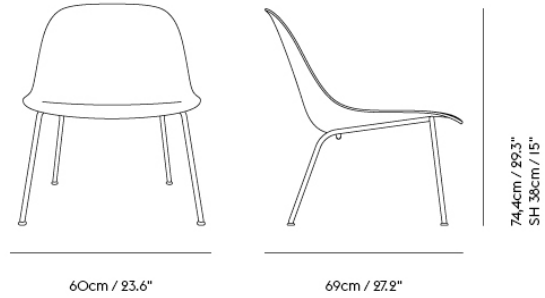

Shipper Colli	1
Gross Weight (kg)	11.5
Net Weight (kg)	8
Base color options	Anthracite Black, Dusty Green, Grey or White
Warranty Period	10 years

Item No.	Color	Contract Price	Lead Time
Ready-To-Ship			
25477-BLCK_154	Divina I54/Anthracite Black ***	SEK 9.025,70	-
Made-To-Order			
58942	Black/Anthracite Black (Recycled Plastic)	SEK 4.037,70	3 weeks
58944	Dusty Green/Dusty Green (Recycled Plastic)	SEK 4.037,70	3 weeks
58943	Grey/Grey (Recycled Plastic)	SEK 4.037,70	3 weeks
58946	Natural White/White (Recycled Plastic)	SEK 4.037,70	3 weeks
58945	Ochre/Black (Recycled Plastic)	SEK 4.037,70	3 weeks
25470	Remix - All Colors	SEK 7.180,10	4 weeks
25475	Canvas - All Colors	SEK 8.212,10	4 weeks
25474	Clara - All Colors	SEK 8.212,10	4 weeks
59568	Fiord - All Colors	SEK 8.212,10	4 weeks
55054	Hero - All Colors	SEK 8.212,10	4 weeks
19683	Re-wool - All Colors	SEK 8.212,10	4 weeks
19571	Sabi - All Colors	SEK 8.212,10	4 weeks
25472	Steelcut - All Colors	SEK 8.212,10	4 weeks
25473	Steelcut Trio - All Colors	SEK 8.212,10	4 weeks
55171	Balder - All Colors	SEK 9.025,70	4 weeks
13691	Beck - All Colors	SEK 9.025,70	6 weeks
58025	Clay - All Colors	SEK 9.025,70	4 weeks
25477	Divina - All Colors	SEK 9.025,70	4 weeks
25478	Divina MD - All Colors	SEK 9.025,70	4 weeks