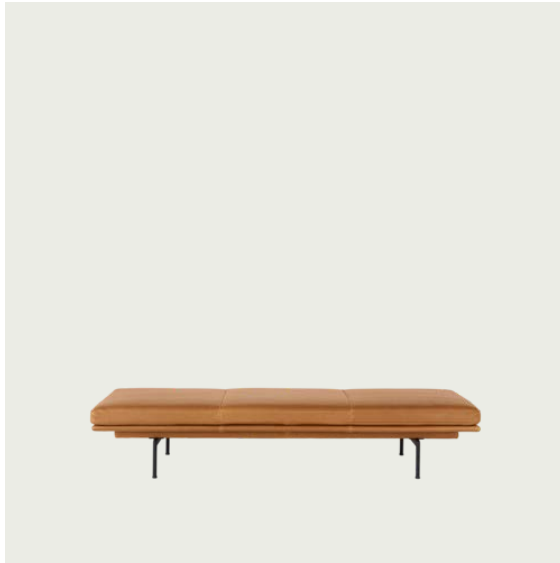

200 cm / 78.8"

82 cm / 32.3"

40 cm / 15.7"

Shipper Colli 1
Gross Weight (kg) 50
Net Weight (kg) 40
Warranty Period 5 years

Item No.	Color	Contract Price	Lead Time
Made-To-Order			
69472	Remix - All Colors	SEK 21.065,70	6 weeks
69474	Canvas - All Colors	SEK 24.075,70	6 weeks
69473	Clara - All Colors	SEK 24.075,70	6 weeks
91394	Colline - All Colors	SEK 24.075,70	6 weeks
69466	Fiord - All Colors	SEK 24.075,70	6 weeks
69469	Steelcut - All Colors	SEK 24.075,70	6 weeks
69468	Steelcut Trio - All Colors	SEK 24.075,70	6 weeks
69470	Hallingdal - All Colors	SEK 25.795,70	6 weeks
69485	Balder - All Colors	SEK 26.225,70	6 weeks
91161	Beck - All Colors	SEK 26.225,70	8 weeks
68339	Clay - All Colors	SEK 26.225,70	6 weeks
69475	Divina - All Colors	SEK 26.225,70	6 weeks
69476	Divina MD - All Colors	SEK 26.225,70	6 weeks
69477	Divina Melange - All Colors	SEK 26.225,70	6 weeks
76256	Ecriture - All Colors	SEK 26.225,70	6 weeks
97568	Hearth - All Colors	SEK 26.225,70	8 weeks
91525	Planum - All Colors	SEK 26.225,70	6 weeks
69486	Twill Weave - All Colors	SEK 26.225,70	6 weeks
69484	Vidar - All Colors	SEK 26.225,70	6 weeks
Extras			
83061	Leather care set for Refine Leather	SEK 172,00	-