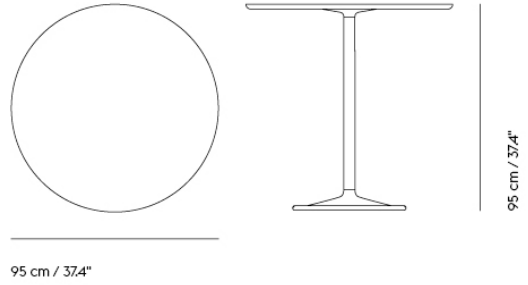

SOFT TABLE / Ø 95 H: 95 CM / Ø 37.4 H: 37.4"

Shipper Colli	3
Gross Weight (kg)	28.623
Net Weight (kg)	23.197
Warranty period	5 years

Item No.	Color	Contract Price	Lead Time
Ready-To-Ship			
14106	Beige Green Laminate/Beige Green	SEK 9.455,70	-
14104	Black Nanolaminate/Black	SEK 9.885,70	-
14105	Grey Linoleum/Grey	SEK 9.455,70	-
14108	Dark Oiled Oak/Black	SEK 10.315,70	-
14107	Solid Oak/Grey	SEK 10.315,70	-