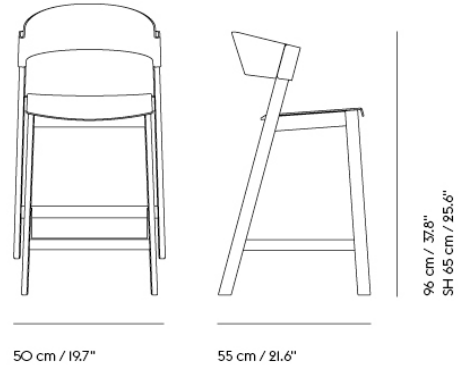

Shipper Colli	1
Gross Weight (kg)	8.75
Net Weight (kg)	5.85
Base color options	Black, Dark Beige, Green, Oak or Stained Dark Brown
Warranty Period	10 Years

Item No.	Color	Contract Price	Lead Time
Ready-To-Ship			
33202	Black	SEK 5.804,10	-
33207	Dark Beige	SEK 5.804,10	-
33204	Green	SEK 5.804,10	-
33206	Midnight Blue	SEK 5.804,10	-
33201	Oak	SEK 5.804,10	-
33205	Stained Dark Brown	SEK 5.804,10	-
Made-To-Order			
33221	Remix - All Colors	SEK 6.578,10	7 weeks
33229	Canvas - All Colors	SEK 7.047,70	7 weeks
33228	Clara - All Colors	SEK 7.047,70	7 weeks
33234	Colline - All Colors	SEK 7.047,70	7 weeks
33239	Fiord - All Colors	SEK 7.047,70	7 weeks
33236	Re-wool - All Colors	SEK 7.047,70	7 weeks
33233	Sabi - All Colors	SEK 7.047,70	7 weeks
33222	Steelcut - All Colors	SEK 7.047,70	7 weeks
33223	Steelcut Trio - All Colors	SEK 7.047,70	7 weeks
33224	Hallingdal - All Colors	SEK 7.180,10	7 weeks
33219	Beck - All Colors	SEK 7.305,70	9 weeks
33231	Clay - All Colors	SEK 7.305,70	7 weeks
33225	Divina - All Colors	SEK 7.305,70	7 weeks
33226	Divina MD - All Colors	SEK 7.305,70	7 weeks