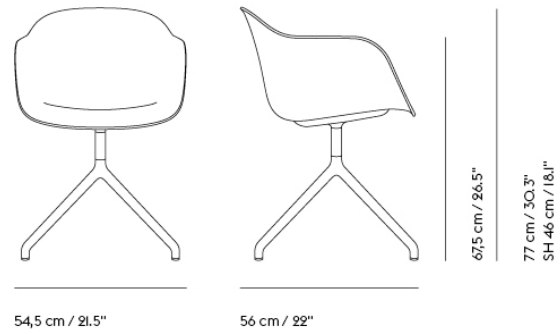

FIBER ARMCHAIR / SWIVEL BASE W. RETURN

Shipper Colli	1
Gross Weight (kg)	10.3
Net Weight (kg)	9.8
Base color options	Anthracite Black, White, Grey, Dusty Green or Polished Aluminum.
Warranty Period	5 years