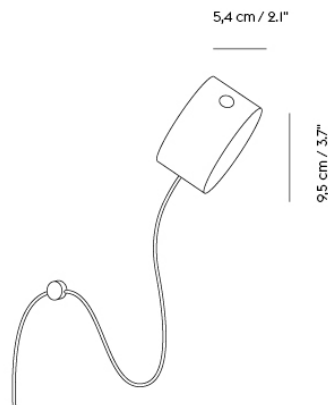

Shipper Colli 1
Gross Weight (kg) 1.05
Net Weight (kg) 0.55
Bulb included Yes. Integrated non-replaceable LED
Warranty Period 5 years

Item No.	Color	Contract Price	Lead Time
Ready-To-Ship			
22601	Black	SEK 2.536,10	-
Extras			
22555	Brown Green - Extra Cable Drops		-
22617	Extra Lighting Unit - Brown Green		-
22509	Extra Wall Mount - Black	SEK 210,70	-
22499	Extra Cable Drops - Black ***	SEK 270,90	-
22602	Extra Lighting Unit - Black	SEK 2.192,10	-