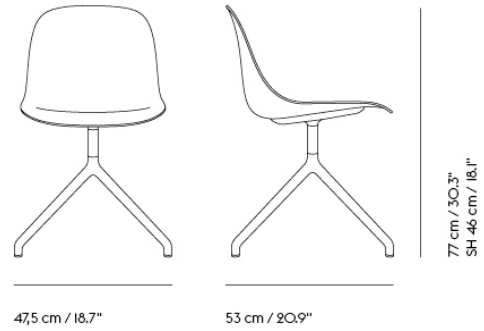

FIBER SIDE CHAIR SWIVEL BASE W. RETURN

Shipper Colli	1
Gross Weight (kg)	10.3
Net Weight (kg)	9.8
Base color options	Anthracite Black, Dusty Green, Grey, Polished Aluminum or White
Warranty Period	5 years

Item No.	Color	Contract Price	Lead Time
Made-To-Order			
58996	Black/Anthracite Black (Recycled Plastic)	SEK 3.951,70	3 weeks
58998	Dusty Green/Dusty Green (Recycled Plastic)	SEK 3.951,70	3 weeks
58997	Grey/Grey (Recycled Plastic)	SEK 3.951,70	3 weeks
59000	Natural White/White (Recycled Plastic)	SEK 3.951,70	3 weeks
58999	Ochre/Anthracite Black (Recycled Plastic)	SEK 3.951,70	3 weeks
23330	Remix - All Colors	SEK 5.890,10	4 weeks
23338	Canvas - All Colors	SEK 6.703,70	4 weeks
23337	Clara - All Colors	SEK 6.703,70	4 weeks
59553	Fiord - All Colors	SEK 6.703,70	4 weeks
55014	Hero - All Colors	SEK 6.703,70	4 weeks
19665	Re-wool - All Colors	SEK 6.703,70	4 weeks
19553	Sabi - All Colors	SEK 6.703,70	4 weeks
23331	Steelcut - All Colors	SEK 6.703,70	4 weeks
23332	Steelcut Trio - All Colors	SEK 6.703,70	4 weeks
23333	Hallingdal - All Colors	SEK 7.391,70	4 weeks
55131	Balder - All Colors	SEK 7.524,10	4 weeks
13674	Beck - All Colors	SEK 7.524,10	6 weeks
58007	Clay - All Colors	SEK 7.524,10	4 weeks
23334	Divina - All Colors	SEK 7.524,10	4 weeks
23339	Divina MD - All Colors	SEK 7.524,10	4 weeks
23340	Divina Melange - All Colors	SEK 7.524,10	4 weeks
59336	Ecriture - All Colors	SEK 7.524,10	4 weeks