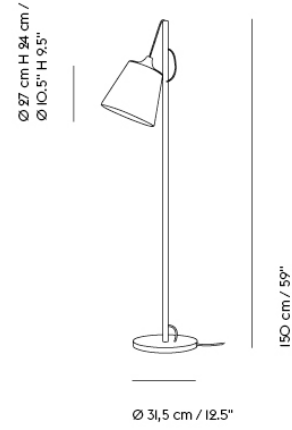

PULL FLOOR LAMP

810

Shipper Colli 1
Gross Weight (kg) 7
Net Weight (kg) 3
Bulb included No
Warranty Period 5 years

Item No.	Color	Contract Price	Lead Time
Ready-To-Ship			
12044	Oak/White	SEK 5.116,10	-