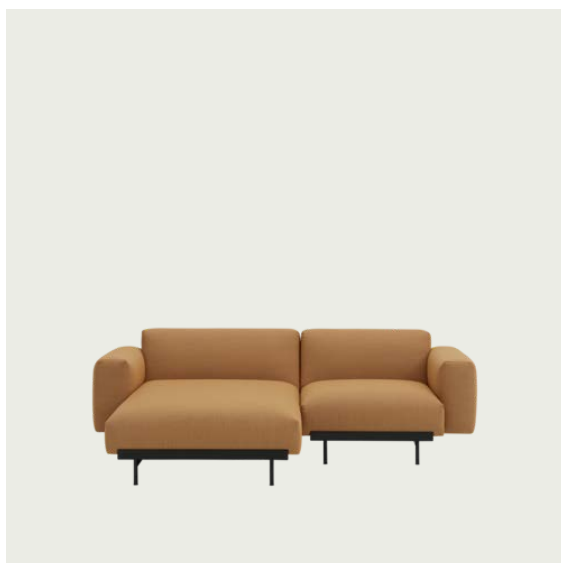

IN SITU MODULAR SOFA / 2-SEATER - CONFIGURATION 5

Shipper Colli	5
Gross Weight (kg)	133.8
Net Weight (kg)	103.21
Warranty Period	10 years

Item No.	Color	Contract Price	Lead Time
Ready-To-Ship			
41904	Frame and Module - Clay 12/Black	SEK 41.705,70	-
99815	Frame and Module - Ecriture 240/Black	SEK 41.705,70	-
Extras			
83061	Leather care set for Refine Leather	SEK 172,00	-