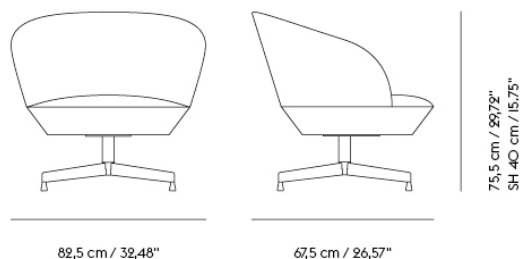

Shipper Colli	1
Gross Weight (kg)	23.5
Net Weight (kg)	21.5
Base color options	Black or Grey
Warranty period	10 years

Item No.	Color	Contract Price	Lead Time
Ready-To-Ship			
19418-BLCK_990	Twill Weave 990/Black	SEK 23.215,70	-
19419-GREY_146	Vidar 146/Grey	SEK 23.215,70	-
Made-To-Order			
19402	Canvas - All Colors	SEK 18.485,70	4 weeks
19403	Clara - All Colors	SEK 18.485,70	4 weeks
19412	Fiord - All Colors	SEK 18.485,70	4 weeks
19523	Re-wool - All Colors	SEK 18.485,70	4 weeks
19503	Sabi - All Colors	SEK 18.485,70	4 weeks
19416	Steelcut - All Colors	SEK 18.485,70	4 weeks
19415	Steelcut Trio - All Colors	SEK 18.485,70	4 weeks
19413	Hallingdal - All Colors	SEK 21.065,70	4 weeks
16699	Beck - All Colors	SEK 23.215,70	6 weeks
19400	Clay - All Colors	SEK 23.215,70	4 weeks
19407	Divina - All Colors	SEK 23.215,70	4 weeks
19408	Divina MD - All Colors	SEK 23.215,70	4 weeks
19409	Divina Melange - All Colors	SEK 23.215,70	4 weeks
59880	Ecriture - All Colors	SEK 23.215,70	4 weeks
16719	Hearth - All Colors	SEK 23.215,70	6 weeks
19543	Planum - All Colors	SEK 23.215,70	4 weeks
19418	Twill Weave - All Colors	SEK 23.215,70	4 weeks
19419	Vidar - All Colors	SEK 23.215,70	4 weeks