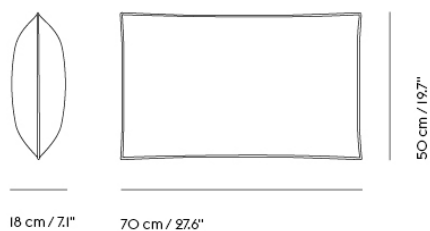

IN SITU MODULAR SOFA / CUSHION — 70 X 50 CM / 27.6 X 19.7"

Shipper Colli	1
Gross Weight (kg)	2.5
Net Weight (kg)	1.75
Warranty Period	10 years

Item No.	Color	Contract Price	Lead Time
Ready-To-Ship			
41331-12	Clay 12	SEK 1.973,70	-
98872-240	Ecriture 240	SEK 1.973,70	-
Made-To-Order			
99043	Remix - All Colors	SEK 1.418,10	6 weeks
95560	Colline - All Colors	SEK 1.504,10	6 weeks
41333	Fiord - All Colors	SEK 1.504,10	6 weeks
95510	Re-wool - All Colors	SEK 1.504,10	6 weeks
98810	Sabi - All Colors	SEK 1.504,10	6 weeks
41334	Hallingdal - All Colors	SEK 1.848,10	6 weeks
99306	Beck - All Colors	SEK 1.973,70	8 weeks
41331	Clay - All Colors	SEK 1.973,70	6 weeks
41335	Divina - All Colors	SEK 1.973,70	6 weeks
41336	Divina MD - All Colors	SEK 1.973,70	6 weeks
41337	Divina Melange - All Colors	SEK 1.973,70	6 weeks
98872	Ecriture - All Colors	SEK 1.973,70	6 weeks
99240	Hearth - All Colors	SEK 1.973,70	8 weeks
76413	Planum - All Colors	SEK 1.973,70	6 weeks
95610	Twill Weave - All Colors	SEK 1.973,70	6 weeks
41338	Vidar - All Colors	SEK 1.973,70	6 weeks

Extras