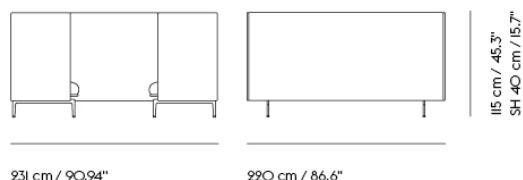

OUTLINE HIGHBACK CABIN 100 / 3-SEATER - POLISHED ALUMINUM BASE

Shipper Colli	3
Gross Weight (kg)	129
Net Weight (kg)	93
Warranty Period	10 years

Item No.	Color	Contract Price	Lead Time
Made-To-Order			
80878	Remix - All Colors	SEK 83.415,70	6 weeks
80950	Canvas - All Colors	SEK 95.455,70	6 weeks
80914	Clara - All Colors	SEK 95.455,70	6 weeks
81252	Colline - All Colors	SEK 95.455,70	6 weeks
80662	Fiord - All Colors	SEK 95.455,70	6 weeks
80770	Steelcut - All Colors	SEK 95.455,70	6 weeks
80734	Steelcut Trio - All Colors	SEK 95.455,70	6 weeks
80806	Hallingdal - All Colors	SEK 102.335,70	6 weeks
80590	Balder - All Colors	SEK 104.055,70	6 weeks
85664	Beck - All Colors	SEK 104.055,70	8 weeks
81202	Clay - All Colors	SEK 104.055,70	6 weeks
80986	Divina - All Colors	SEK 104.055,70	6 weeks
81022	Divina MD - All Colors	SEK 104.055,70	6 weeks
81058	Divina Melange - All Colors	SEK 104.055,70	6 weeks
76172	Ecriture - All Colors	SEK 104.055,70	6 weeks
97660	Hearth - All Colors	SEK 104.055,70	8 weeks
81270	Planum - All Colors	SEK 104.055,70	6 weeks
80626	Twill Weave - All Colors	SEK 104.055,70	6 weeks
81166	Vidar - All Colors	SEK 104.055,70	6 weeks
Extras			
83061	Leather care set for Refine Leather	SEK 172,00	-