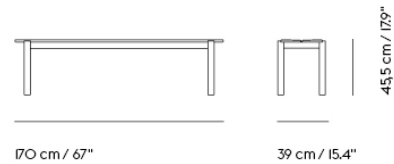

LINEAR STEEL BENCH / 170 X 34 CM / 66.9 X 15.4"

Shipper Colli	2
Gross Weight (kg)	33.582
Net Weight (kg)	25
Warranty Period	10 years

Item No.	Color	Contract Price	Lead Time
Ready-To-Ship			
31042	Anthracite Black	SEK 7.524,10	-
31045	Burnt Orange	SEK 7.524,10	-
31044	Dark Green	SEK 7.524,10	-
31221	Grey	SEK 7.524,10	-
31226	Pale Blue	SEK 7.524,10	-
Extras			
30974	Adjustable Feet for Linear Steel Table & Bench	SEK 219,30	-
30975	Linear Steel Ground Mounting Kit	SEK 841,90	-
31609	Bench Seat Pad - Twitell - Dark Grey	SEK 1.418,10	-
31608	Bench Seat Pad - Twitell - Light Grey	SEK 1.418,10	-