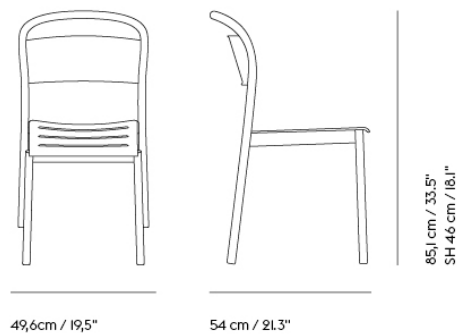

Shipper Colli	1
Gross Weight (kg)	11.45
Net Weight (kg)	8.05
Stacking Information	Linear Steel Side Chair stacks up to 5 chairs on the floor.
Warranty Period	5 years

Item No.	Color	Contract Price	Lead Time
Ready-To-Ship			
30980	Anthracite Black	SEK 2.880,10	-
30983	Burnt Orange	SEK 2.880,10	-
30982	Dark Green	SEK 2.880,10	-
30984	Grey	SEK 2.880,10	-
30985	Pale Blue	SEK 2.880,10	-
Extras			
31603	Chair Seat Pad - Twitell - Dark Grey	SEK 460,10	-
31602	Chair Seat Pad - Twitell - Light Grey	SEK 460,10	-