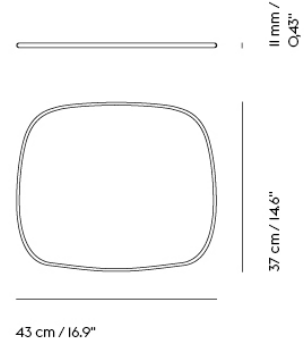

Shipper Colli 1
Gross Weight (kg) 0.35
Net Weight (kg) 0.25
Warranty Period 5 years

Item No.	Color	Contract Price	Lead Time
Ready-To-Ship			
56000-133	Remix I33	SEK 571,90	-