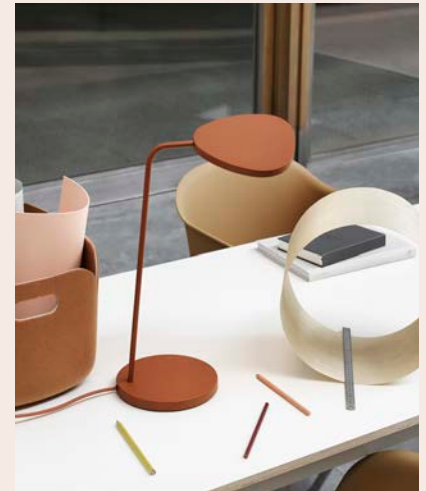

LEAF LAMP SERIES

"Combining a light and elegant design with an energy-efficient LED technology, the Leaf Lamp Series has a clean and refined expression. The asymmetric geometry of the design gives it an organic and friendly appearance, inspired by the leaves on a tree. Turn the Leaf Lamp according to your needs and discover how the lamp will subtly transform its shape, adding a graphic and gentle light silhouette to any space."

— Broberg & Ridderstråle

Designed by	Broberg & Ridderstråle
Environment	Indoor
Country of Production	China
Cord Length	180 cm / 71"
Light Source Included	Yes - integrated non-replaceable LED
Dimmable Function	Yes
Description	With its elegantly simple lines, the Leaf Lamp Series brings ambient as well as direct lighting to any space, paired with its organic shape that is inspired by the leaves of a tree. The design features a dimmable LED light alongside a turnable head, allowing for its user to position the light as desired for one's individual space and atmosphere.
Material	Aluminum, brass, colored PVC cord. Leaf is a result of a process combining turned and casted aluminum and steel, with a strong powder coating as paint. It has a build-in energy-efficient LED bulb with a Lumen Maintenance (Lifetime) of L90 BIO 35.000 hours.
Cleaning & Care	Wipe off dust with dry cloth. If necessary use moist cloth, then dry off. Do not use abrasive cleaning agents. Always switch off the electricity supply before cleaning.

TESTS & CERTIFICATIONS

EU:

IEC 60598-1 and IEC 60598-2-4

Low Voltage Directive (LVD) - 2014/35/EU

ECO Design Directive - 245/2009/EC

ROHS Directive - 2011/65/EU amended RoHS 3 Directive 2015/863

REACH Directive - EC/1907/2006

WEEE Directive - 2012/19/EU

UK:

BS EN 60598-1 and EN 60598-2-4

Electrical Equipment (Safety) Regulations 2016

Electromagnetic Compatibility Regulations 2016

The Restriction of the Use of Certain Hazardous Substances in Electrical and Electronic Equipment Regulations 2012

The Ecodesign for Energy-Related Products and Energy Information (Amendment) (EU Exit) Regulations 2019

USA/Canada:

UL STD. 153 / CSA STD. C22.2 NO.250.4

Australia/New Zealand:

AS/NZS 60598.1 and AS/NZS 60598.2.4

*Does not apply to the following colors: Copper Brown, Dark Green