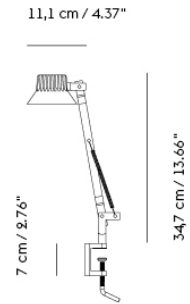

- Shipper Colli 2
- Gross Weight (kg) 0.885
- Net Weight (kg) 0.605
- Bulb included Dimmable, integrated, and non-user replaceable LED
- Warranty period 5 years

Item No.	Color	Contract Price	Lead Time
Ready-To-Ship			
14382	Black	SEK 3.263,70	-
14394	Brown Green	SEK 3.263,70	-