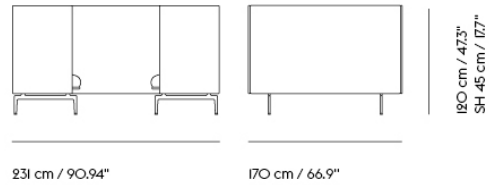

OUTLINE HIGHBACK CABIN 100 / 2-SEATER - POLISHED ALUMINUM BASE - SH: 45 CM / 17.7"

Shipper Colli	3
Gross Weight (kg)	111
Net Weight (kg)	81
Warranty Period	10 years

Item No.	Color	Contract Price	Lead Time
Made-To-Order			
80896	Remix - All Colors	SEK 73.955,70	6 weeks
80968	Canvas - All Colors	SEK 85.135,70	6 weeks
80932	Clara - All Colors	SEK 85.135,70	6 weeks
81260	Colline - All Colors	SEK 85.135,70	6 weeks
80680	Fiord - All Colors	SEK 85.135,70	6 weeks
80788	Steelcut - All Colors	SEK 85.135,70	6 weeks
80752	Steelcut Trio - All Colors	SEK 85.135,70	6 weeks
80824	Hallingdal - All Colors	SEK 90.725,70	6 weeks
80608	Balder - All Colors	SEK 92.015,70	6 weeks
85672	Beck - All Colors	SEK 92.015,70	8 weeks
81220	Clay - All Colors	SEK 92.015,70	6 weeks
81004	Divina - All Colors	SEK 92.015,70	6 weeks
81040	Divina MD - All Colors	SEK 92.015,70	6 weeks
81076	Divina Melange - All Colors	SEK 92.015,70	6 weeks
76180	Ecriture - All Colors	SEK 92.015,70	6 weeks
97678	Hearth - All Colors	SEK 92.015,70	8 weeks
81278	Planum - All Colors	SEK 92.015,70	6 weeks
80644	Twill Weave - All Colors	SEK 92.015,70	6 weeks
81184	Vidar - All Colors	SEK 92.015,70	6 weeks
Extras			
83061	Leather care set for Refine Leather	SEK 172,00	-