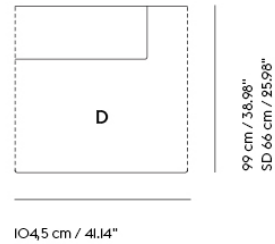

CONNECT SOFT MODULAR SOFA / RIGHT OPEN-ENDED (D)

Shipper Colli	1
Gross Weight (kg)	46
Net Weight (kg)	34.3
Please note	This product features an open end on the right-hand side when facing the product from the front.
Warranty Period	10 years

Item No.	Color	Contract Price	Lead Time
Ready-To-Ship			
94512-128	Re-wool I28	SEK 15.905,70	-
94620-12	Clay I2	SEK 16.765,70	-
Made-To-Order			
94521	Remix - All Colors	SEK 14.615,70	6 weeks
94566	Canvas - All Colors	SEK 15.905,70	6 weeks
94575	Clara - All Colors	SEK 15.905,70	6 weeks
94539	Fiord - All Colors	SEK 15.905,70	6 weeks
94512	Re-wool - All Colors	SEK 15.905,70	6 weeks
98825	Sabi - All Colors	SEK 15.905,70	6 weeks
94548	Steelcut - All Colors	SEK 15.905,70	6 weeks
94557	Steelcut Trio - All Colors	SEK 15.905,70	6 weeks
94584	Hallingdal - All Colors	SEK 16.335,70	6 weeks
94503	Balder - All Colors	SEK 16.765,70	6 weeks
99443	Beck - All Colors	SEK 16.765,70	8 weeks
94620	Clay - All Colors	SEK 16.765,70	6 weeks
94593	Divina - All Colors	SEK 16.765,70	6 weeks
94602	Divina MD - All Colors	SEK 16.765,70	6 weeks
94611	Divina Melange - All Colors	SEK 16.765,70	6 weeks
98845	Ecriture - All Colors	SEK 16.765,70	6 weeks
66703	Hearth - All Colors	SEK 16.765,70	8 weeks
76417	Planum - All Colors	SEK 16.765,70	6 weeks