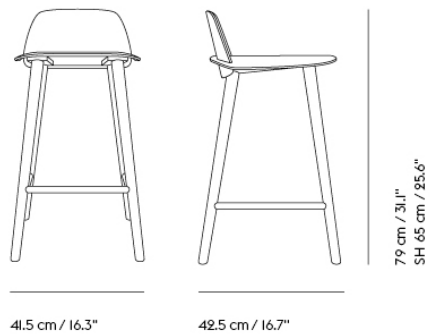

Shipper Colli 1
Gross Weight (kg) 5.6
Net Weight (kg) 4.3
Warranty Period 5 years

Item No.	Color	Contract Price	Lead Time
Ready-To-Ship			
32032	Black	SEK 4.295,70	-
32034	Green	SEK 4.295,70	-
32033	Grey	SEK 4.295,70	-
32036	Midnight Blue	SEK 4.295,70	-
32031	Oak	SEK 4.295,70	-
32037	Sand Yellow ***	SEK 4.295,70	-
32039	Stained Dark Brown	SEK 4.295,70	-
32035	Tan Rose	SEK 4.295,70	-
Made-To-Order			
32102	Black - With Steel Foot Protect	SEK 4.639,70	7 weeks
32104	Green - With Steel Foot Protect	SEK 4.639,70	7 weeks
32103	Grey - With Steel Foot Protect	SEK 4.639,70	7 weeks
32106	Midnight Blue - With Steel Foot Protect	SEK 4.639,70	7 weeks
32101	Oak - With Steel Foot Protect	SEK 4.639,70	7 weeks
32109	Stained Dark Brown - With Steel Foot Protect	SEK 4.639,70	7 weeks
32105	Tan Rose - With Steel Foot Protect	SEK 4.639,70	7 weeks
Extras			
80152	Felt glides for Nerd Series and Workshop Chair and Bench (4 pcs per pack) - Black	SEK 141,90	-
80153	Felt glides for Nerd Series and Workshop Chair and Bench (4 pcs per pack) - Grey	SEK 141,90	-