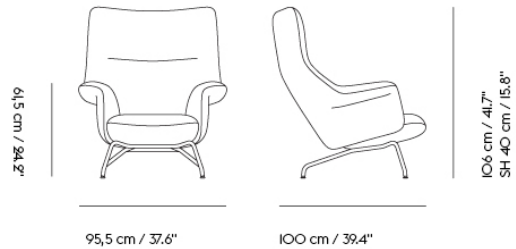

DOZE LOUNGE CHAIR HIGH BACK TUBE BASE

Shipper Colli	1
Gross Weight (kg)	45
Net Weight (kg)	40
Base color options	Anthracite Black, Chrome, Grey
Warranty Period	10 years

Item No.	Color	Contract Price	Lead Time
Ready-To-Ship			
87049-CHRO_128	Re-Wool I28/Chrome ***	SEK 21.495,70	-
87015-CHRO_782	Balder 782/Chrome ***	SEK 24.505,70	-
Made-To-Order			
87005	Clara - All Colors	SEK 21.495,70	4 weeks
87055	Colline - All Colors	SEK 21.495,70	4 weeks
87004	Fiord - All Colors	SEK 21.495,70	4 weeks
87049	Re-wool - All Colors	SEK 21.495,70	4 weeks
87051	Sabi - All Colors	SEK 21.495,70	4 weeks
87002	Steelcut - All Colors	SEK 21.495,70	4 weeks
87003	Steelcut Trio - All Colors	SEK 21.495,70	4 weeks
87008	Hallingdal - All Colors	SEK 22.785,70	4 weeks
87013	Still - All Colors	SEK 22.785,70	4 weeks
87015	Balder - All Colors	SEK 24.505,70	4 weeks
16627	Beck - All Colors	SEK 24.505,70	6 weeks
87047	Clay - All Colors	SEK 24.505,70	4 weeks
87009	Divina - All Colors	SEK 24.505,70	4 weeks
87010	Divina MD - All Colors	SEK 24.505,70	4 weeks
87011	Divina Melange - All Colors	SEK 24.505,70	4 weeks
87158	Ecriture - All Colors	SEK 24.505,70	4 weeks
16635	Hearth - All Colors	SEK 24.505,70	6 weeks
87053	Planum - All Colors	SEK 24.505,70	4 weeks