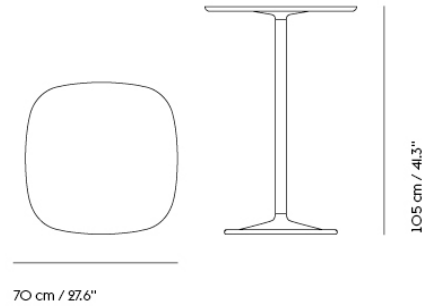

**SOFT CAFÉ TABLE / 70 X 70 H: 105 CM /
27.6 X 27.6" H: 41.3"**

Shipper Colli	3
Gross Weight (kg)	22.777
Net Weight (kg)	18.291
Warranty period	5 years

Item No.	Color	Contract Price	Lead Time
Ready-To-Ship			
14135	Beige Green Laminate/Beige Green	SEK 8.556,10	-
14129	Black Nanolaminate/Black	SEK 9.025,70	-
14130	Grey Linoleum/Grey	SEK 8.556,10	-
14138	Dark Oiled Oak/Black	SEK 9.455,70	-
14136	Solid Oak/Grey	SEK 9.455,70	-