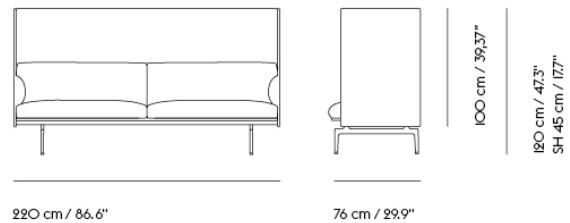

OUTLINE HIGHBACK SOFA 100 / 3-SEATER - BLACK BASE - SH: 45 CM / 17.7"

Shipper Colli	1
Gross Weight (kg)	75
Net Weight (kg)	69
Additional Information	Please note that the highback height for this product is 100 cm / 39.4"
Warranty Period	10 years

Item No.	Color	Contract Price	Lead Time
Made-To-Order			
69652	Remix - All Colors	SEK 40.415,70	6 weeks
69654	Canvas - All Colors	SEK 45.145,70	6 weeks
69653	Clara - All Colors	SEK 45.145,70	6 weeks
91402	Colline - All Colors	SEK 45.145,70	6 weeks
69646	Fiord - All Colors	SEK 45.145,70	6 weeks
69649	Steelcut - All Colors	SEK 45.145,70	6 weeks
69648	Steelcut Trio - All Colors	SEK 45.145,70	6 weeks
69650	Hallingdal - All Colors	SEK 47.725,70	6 weeks
69665	Balder - All Colors	SEK 51.165,70	6 weeks
85746	Beck - All Colors	SEK 51.165,70	8 weeks
68291	Clay - All Colors	SEK 51.165,70	6 weeks
69655	Divina - All Colors	SEK 51.165,70	6 weeks
69656	Divina MD - All Colors	SEK 51.165,70	6 weeks
69657	Divina Melange - All Colors	SEK 51.165,70	6 weeks
76264	Ecriture - All Colors	SEK 51.165,70	6 weeks
97576	Hearth - All Colors	SEK 51.165,70	8 weeks
91533	Planum - All Colors	SEK 51.165,70	6 weeks
69666	Twill Weave - All Colors	SEK 51.165,70	6 weeks
69664	Vidar - All Colors	SEK 51.165,70	6 weeks

Extras

83061	Leather care set for Refine Leather	SEK 172,00	-