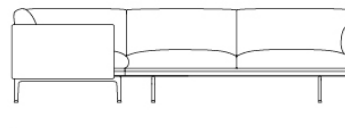

255 cm / 100.4"

71 cm / 28"
SH 40 cm / 15.7"

Shipper Colli	2
Gross Weight (kg)	122
Net Weight (kg)	112
Warranty Period	10 years

Item No.	Color	Contract Price	Lead Time
Made-To-Order			
67766	Remix - All Colors	SEK 58.475,70	6 weeks
67768	Canvas - All Colors	SEK 67.935,70	6 weeks
67767	Clara - All Colors	SEK 67.935,70	6 weeks
91372	Colline - All Colors	SEK 67.935,70	6 weeks
67762	Fiord - All Colors	SEK 67.935,70	6 weeks
67764	Steelcut - All Colors	SEK 67.935,70	6 weeks
67765	Hallingdal - All Colors	SEK 73.095,70	6 weeks
67780	Balder - All Colors	SEK 75.245,70	6 weeks
85718	Beck - All Colors	SEK 75.245,70	8 weeks
68305	Clay - All Colors	SEK 75.245,70	6 weeks
67769	Divina - All Colors	SEK 75.245,70	6 weeks
67770	Divina MD - All Colors	SEK 75.245,70	6 weeks
67771	Divina Melange - All Colors	SEK 75.245,70	6 weeks
76234	Ecriture - All Colors	SEK 75.245,70	6 weeks
97546	Hearth - All Colors	SEK 75.245,70	8 weeks
91503	Planum - All Colors	SEK 75.245,70	6 weeks
67781	Twill Weave - All Colors	SEK 75.245,70	6 weeks
67778	Vidar - All Colors	SEK 75.245,70	6 weeks
Extras			
83061	Leather care set for Refine Leather	SEK 172,00	-
28801	Power Outlet - Black	SEK 3.826,10	-