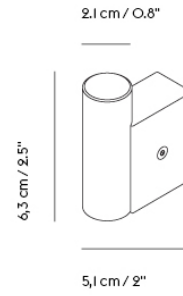

Shipper Colli 1
Gross Weight (kg) 0.24
Net Weight (kg) 0.2
Warranty Period 5 years

Item No.	Color	Contract Price	Lead Time
Ready-To-Ship			
12351	Oak/Aluminum - Set of 2	SEK 425,70	-
12350	Oak/Black - Set of 2	SEK 425,70	-
12355	Oak/Burnt Orange - Set of 2	SEK 425,70	-
12352	Oak/Dark Green - Set of 2	SEK 425,70	-
12354	Oak/Pale Blue - Set of 2	SEK 425,70	-