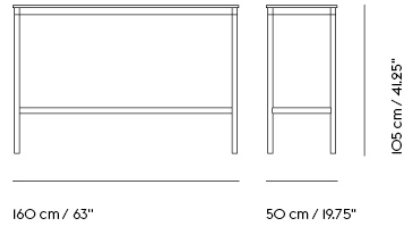

BASE HIGH TABLE / 160 X 50 H: 105 CM / 63 X 19.7 H: 41.3"

Shipper Colli	2
Gross Weight (kg)	35
Net Weight (kg)	29.22
Base color options	Black or White
Warranty Period	10 years

Item No.	Color	Contract Price	Lead Time
Made-To-Order			
63008	Black Laminate/Plywood/Black	SEK 16.765,70	8 weeks
63007	Black Laminate/Plywood/White	SEK 16.765,70	8 weeks
63006	White Laminate/Plywood/Black	SEK 16.765,70	8 weeks
63005	White Laminate/Plywood/White	SEK 16.765,70	8 weeks
63016	Black Nanolaminate/Plywood/Black	SEK 20.205,70	8 weeks
63015	Black Nanolaminate/Plywood/White	SEK 20.205,70	8 weeks
63014	White Nanolaminate/Plywood/Black	SEK 20.205,70	8 weeks
63013	White Nanolaminate/Plywood/White	SEK 20.205,70	8 weeks
64781	Lacquered Oak Veneer/Plywood/Black	SEK 19.345,70	8 weeks
64780	Lacquered Oak Veneer/Plywood/White	SEK 19.345,70	8 weeks
63010	Black Linoleum/Plywood/Black	SEK 18.485,70	8 weeks
63009	Black Linoleum/Plywood/White	SEK 18.485,70	8 weeks
Extras			
70721	Adjustable Feet for Base Table - Set of 4		-