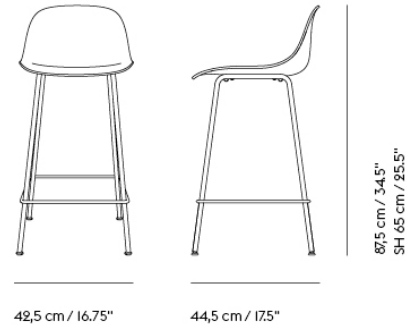

FIBER COUNTER STOOL / TUBE BASE - WITH BACKREST - 65 CM / 25.6"

Shipper Colli	1
Gross Weight (kg)	7
Net Weight (kg)	5.1
Base color options	Anthracite Black, Dusty Green, Grey or White
Warranty Period	10 years

Item No.	Color	Contract Price	Lead Time
Ready-To-Ship			
58917	Black/Anthracite Black (Recycled Plastic)	SEK 2.450,10	-
58918	Grey/Grey (Recycled Plastic)	SEK 2.450,10	-
58919	Natural White/White (Recycled Plastic)	SEK 2.450,10	-
Made-To-Order			
59078	Dusty Green/Dusty Green (Recycled Plastic)	SEK 2.450,10	3 weeks
59079	Ochre/Black (Recycled Plastic)	SEK 2.450,10	3 weeks
23690	Remix - All Colors	SEK 4.381,70	4 weeks
23698	Canvas - All Colors	SEK 4.858,10	4 weeks
23697	Clara - All Colors	SEK 4.858,10	4 weeks
59562	Fiord - All Colors	SEK 4.858,10	4 weeks
55028	Hero - All Colors	SEK 4.858,10	4 weeks
19675	Re-wool - All Colors	SEK 4.858,10	4 weeks
19563	Sabi - All Colors	SEK 4.858,10	4 weeks
23691	Steelcut - All Colors	SEK 4.858,10	4 weeks
23692	Steelcut Trio - All Colors	SEK 4.858,10	4 weeks
23693	Hallingdal - All Colors	SEK 5.202,10	4 weeks
55145	Balder - All Colors	SEK 5.327,70	4 weeks
13684	Beck - All Colors	SEK 5.327,70	6 weeks
58017	Clay - All Colors	SEK 5.327,70	4 weeks
23694	Divina - All Colors	SEK 5.327,70	4 weeks
23699	Divina MD - All Colors	SEK 5.327,70	4 weeks