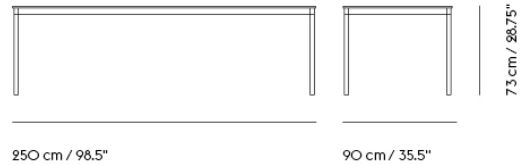

Shipper Colli	2
Gross Weight (kg)	46.7
Net Weight (kg)	40.08
Base color options	Black or White
Warranty Period	10 years

Item No.	Color	Contract Price	Lead Time
Ready-To-Ship			
64046	White Laminate/Plywood/Black	SEK 15.905,70	-
64045	White Laminate/Plywood/White	SEK 15.905,70	-
64793	Lacquered Oak Veneer/Plywood/Black	SEK 22.355,70	-
64792	Lacquered Oak Veneer/Plywood/White	SEK 22.355,70	-
64050	Black Linoleum/Plywood/Black	SEK 19.345,70	-
64049	Black Linoleum/Plywood/White	SEK 19.345,70	-
Made-To-Order			
64048	Black Laminate/Plywood/Black	SEK 15.905,70	6 weeks
64047	Black Laminate/Plywood/White	SEK 15.905,70	6 weeks
64056	Black Nanolaminate/Plywood/Black	SEK 21.495,70	6 weeks
64055	Black Nanolaminate/Plywood/White	SEK 21.495,70	6 weeks
64054	White Nanolaminate/Plywood/Black	SEK 21.495,70	6 weeks
64053	White Nanolaminate/Plywood/White	SEK 21.495,70	6 weeks
Extras			
70721	Adjustable Feet for Base Table - Set of 4		-