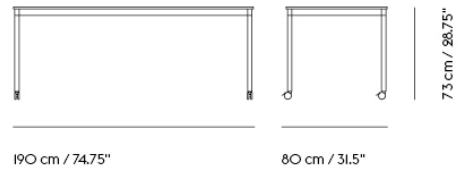

BASE TABLE / WITH CASTORS / 190 X 80 CM / 74.8 X 31.5"

Shipper Colli	2
Gross Weight (kg)	28.8
Net Weight (kg)	22.99
Base color options	Black or White
Warranty Period	10 years

Item No.	Color	Contract Price	Lead Time
Made-To-Order			
64447	Black Laminate/Plywood/Black	SEK 12.465,70	6 weeks
64567	Black Laminate/Plywood/White	SEK 12.465,70	6 weeks
64522	White Laminate/Plywood/Black	SEK 12.465,70	6 weeks
64642	White Laminate/Plywood/White	SEK 12.465,70	6 weeks
64477	Black Nanolaminate/Plywood/Black	SEK 17.625,70	6 weeks
64597	Black Nanolaminate/Plywood/White	SEK 17.625,70	6 weeks
64537	White Nanolaminate/Plywood/Black	SEK 17.625,70	6 weeks
64657	White Nanolaminate/Plywood/White	SEK 17.625,70	6 weeks
64492	Lacquered Oak Veneer/Plywood/Black	SEK 17.625,70	6 weeks
64612	Lacquered Oak Veneer/Plywood/White	SEK 17.625,70	6 weeks
64472	Black Linoleum/Plywood/Black	SEK 14.615,70	6 weeks
64580	Black Linoleum/Plywood/White	SEK 14.615,70	6 weeks