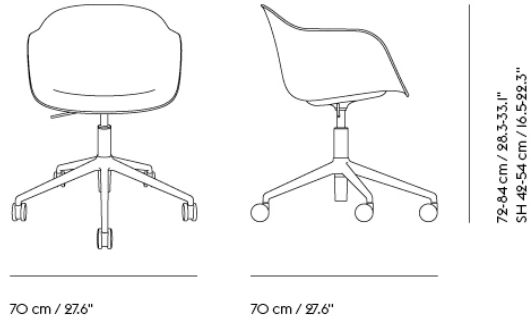

FIBER ARMCHAIR / SWIVEL BASE W. CASTORS & GAS LIFT

Shipper Colli	1
Gross Weight (kg)	10.3
Net Weight (kg)	9.8
Base color options	Anthracite Black, Grey and Polished Aluminum with Black castors. White with white castors.
Warranty Period	10 years