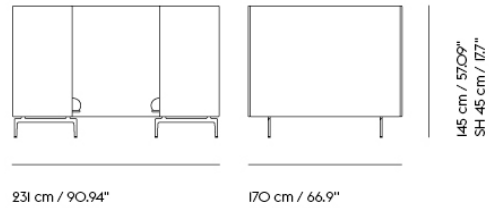

OUTLINE HIGHBACK CABIN 120 / 2-SEATER - POLISHED ALUMINUM BASE - SH: 45 CM / 17.7"

Shipper Colli	3
Gross Weight (kg)	130
Net Weight (kg)	90.5
Warranty Period	10 years

Item No.	Color	Contract Price	Lead Time
Made-To-Order			
80897	Remix - All Colors	SEK 82.555,70	6 weeks
80969	Canvas - All Colors	SEK 95.025,70	6 weeks
80933	Clara - All Colors	SEK 95.025,70	6 weeks
81261	Colline - All Colors	SEK 95.025,70	6 weeks
80681	Fiord - All Colors	SEK 95.025,70	6 weeks
80789	Steelcut - All Colors	SEK 95.025,70	6 weeks
80753	Steelcut Trio - All Colors	SEK 95.025,70	6 weeks
80825	Hallingdal - All Colors	SEK 100.615,70	6 weeks
80609	Balder - All Colors	SEK 102.765,70	6 weeks
85673	Beck - All Colors	SEK 102.765,70	8 weeks
81221	Clay - All Colors	SEK 102.765,70	6 weeks
81005	Divina - All Colors	SEK 102.765,70	6 weeks
81041	Divina MD - All Colors	SEK 102.765,70	6 weeks
81077	Divina Melange - All Colors	SEK 102.765,70	6 weeks
76181	Ecriture - All Colors	SEK 102.765,70	6 weeks
97679	Hearth - All Colors	SEK 102.765,70	8 weeks
81279	Planum - All Colors	SEK 102.765,70	6 weeks
80645	Twill Weave - All Colors	SEK 102.765,70	6 weeks
81185	Vidar - All Colors	SEK 102.765,70	6 weeks
Extras			
83061	Leather care set for Refine Leather	SEK 172,00	-