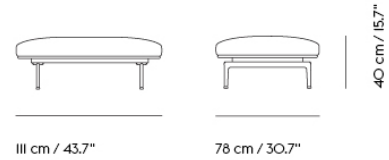

OUTLINE POUF / POLISHED ALUMINUM BASE

Shipper Colli	1
Gross Weight (kg)	23
Net Weight (kg)	17
Warranty Period	10 years

Item No.	Color	Contract Price	Lead Time
Made-To-Order			
67606	Remix - All Colors	SEK 11.605,70	6 weeks
67608	Canvas - All Colors	SEK 13.325,70	6 weeks
67607	Clara - All Colors	SEK 13.325,70	6 weeks
91368	Colline - All Colors	SEK 13.325,70	6 weeks
67602	Fiord - All Colors	SEK 13.325,70	6 weeks
67604	Steelcut - All Colors	SEK 13.325,70	6 weeks
67620	Steelcut Trio - All Colors	SEK 13.325,70	6 weeks
67605	Hallingdal - All Colors	SEK 15.045,70	6 weeks
67621	Balder - All Colors	SEK 17.625,70	6 weeks
85714	Beck - All Colors	SEK 17.625,70	8 weeks
68311	Clay - All Colors	SEK 17.625,70	6 weeks
67609	Divina - All Colors	SEK 17.625,70	6 weeks
67610	Divina MD - All Colors	SEK 17.625,70	6 weeks
67611	Divina Melange - All Colors	SEK 17.625,70	6 weeks
76230	Ecriture - All Colors	SEK 17.625,70	6 weeks
97542	Hearth - All Colors	SEK 17.625,70	8 weeks
91499	Planum - All Colors	SEK 17.625,70	6 weeks
67622	Twill Weave - All Colors	SEK 17.625,70	6 weeks
67618	Vidar - All Colors	SEK 17.625,70	6 weeks
Extras			
83061	Leather care set for Refine Leather	SEK 172,00	-