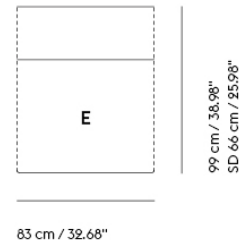

CONNECT SOFT MODULAR SOFA / CENTER (E)

Shipper Colli	1
Gross Weight (kg)	42
Net Weight (kg)	32.4
Warranty Period	10 years

Item No.	Color	Contract Price	Lead Time
Ready-To-Ship			
94513-128	Re-wool 128	SEK 14.185,70	-
94621-12	Clay 12	SEK 15.905,70	-
Made-To-Order			
94522	Remix - All Colors	SEK 12.895,70	6 weeks
94567	Canvas - All Colors	SEK 14.185,70	6 weeks
94576	Clara - All Colors	SEK 14.185,70	6 weeks
94540	Fiord - All Colors	SEK 14.185,70	6 weeks
94513	Re-wool - All Colors	SEK 14.185,70	6 weeks
98826	Sabi - All Colors	SEK 14.185,70	6 weeks
94549	Steelcut - All Colors	SEK 14.185,70	6 weeks
94558	Steelcut Trio - All Colors	SEK 14.185,70	6 weeks
94585	Hallingdal - All Colors	SEK 15.045,70	6 weeks
94504	Balder - All Colors	SEK 15.905,70	6 weeks
99444	Beck - All Colors	SEK 15.905,70	8 weeks
94621	Clay - All Colors	SEK 15.905,70	6 weeks
94594	Divina - All Colors	SEK 15.905,70	6 weeks
94603	Divina MD - All Colors	SEK 15.905,70	6 weeks
94612	Divina Melange - All Colors	SEK 15.905,70	6 weeks
98846	Ecriture - All Colors	SEK 15.905,70	6 weeks
66704	Hearth - All Colors	SEK 15.905,70	8 weeks
76418	Planum - All Colors	SEK 15.905,70	6 weeks