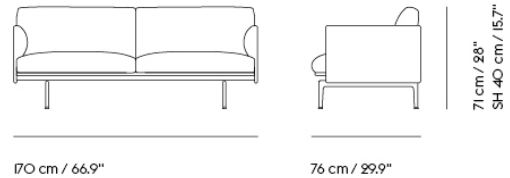

OUTLINE STUDIO SOFA / 170 CM / 66.9" - POLISHED ALUMINUM BASE

Shipper Colli	1
Gross Weight (kg)	64
Net Weight (kg)	50
Warranty Period	10 years

Item No.	Color	Contract Price	Lead Time
Made-To-Order			
69340	Remix - All Colors	SEK 27,945,70	6 weeks
69342	Canvas - All Colors	SEK 31,815,70	6 weeks
69341	Clara - All Colors	SEK 31,815,70	6 weeks
91388	Colline - All Colors	SEK 31,815,70	6 weeks
69334	Fiord - All Colors	SEK 31,815,70	6 weeks
69337	Steelcut - All Colors	SEK 31,815,70	6 weeks
69336	Steelcut Trio - All Colors	SEK 31,815,70	6 weeks
69338	Hallingdal - All Colors	SEK 34,395,70	6 weeks
69353	Balder - All Colors	SEK 36,115,70	6 weeks
85734	Beck - All Colors	SEK 36,115,70	8 weeks
68361	Clay - All Colors	SEK 36,115,70	6 weeks
69343	Divina - All Colors	SEK 36,115,70	6 weeks
69344	Divina MD - All Colors	SEK 36,115,70	6 weeks
69345	Divina Melange - All Colors	SEK 36,115,70	6 weeks
76250	Ecriture - All Colors	SEK 36,115,70	6 weeks
97562	Hearth - All Colors	SEK 36,115,70	8 weeks
91519	Planum - All Colors	SEK 36,115,70	6 weeks
69354	Twill Weave - All Colors	SEK 36,115,70	6 weeks
69352	Vidar - All Colors	SEK 36,115,70	6 weeks
Extras			
83061	Leather care set for Refine Leather	SEK 172,00	-