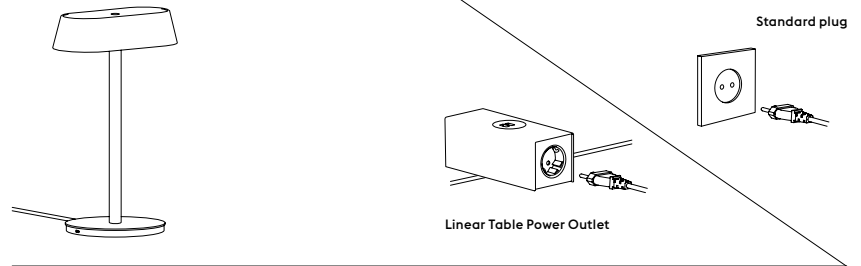

LINEAR TABLE LAMP ONLY

The Linear Table Lamp can either be connected to a standard wall plug or the Table Power Outlet.