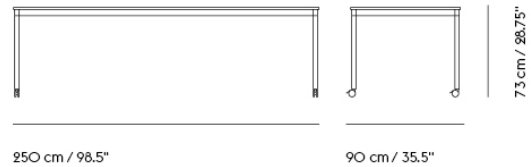

BASE TABLE / WITH CASTORS / 250 X 90 CM / 98.4 X 35.4"

Shipper Colli	2
Gross Weight (kg)	46.7
Net Weight (kg)	40.08
Base color options	Black or White
Warranty Period	10 years

Item No.	Color	Contract Price	Lead Time
Made-To-Order			
64450	Black Laminate/Plywood/Black	SEK 17.625,70	6 weeks
64570	Black Laminate/Plywood/White	SEK 17.625,70	6 weeks
64525	White Laminate/Plywood/Black	SEK 17.625,70	6 weeks
64645	White Laminate/Plywood/White	SEK 17.625,70	6 weeks
64480	Black Nanolaminat/Plywood/Black	SEK 22.785,70	6 weeks
64600	Black Nanolaminat/Plywood/White	SEK 22.785,70	6 weeks
64540	White Nanolaminat/Plywood/Black	SEK 22.785,70	6 weeks
64660	White Nanolaminat/Plywood/White	SEK 22.785,70	6 weeks
64495	Lacquered Oak Veneer/Plywood/Black	SEK 23.215,70	6 weeks
64615	Lacquered Oak Veneer/Plywood/White	SEK 23.215,70	6 weeks
64462	Black Linoleum/Plywood/Black	SEK 20.205,70	6 weeks
64582	Black Linoleum/Plywood/White	SEK 20.205,70	6 weeks