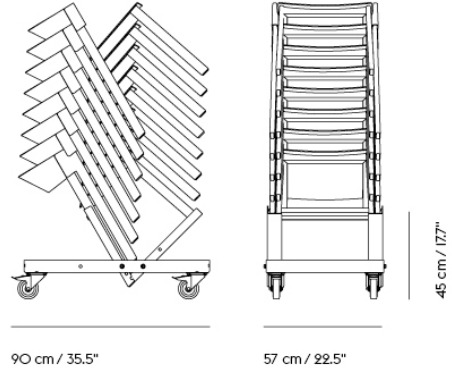

COVER AND VISU CHAIR TRANSPORT TROLLEY

Shipper Colli	1
Gross Weight (kg)	22
Net Weight (kg)	21.5
Please note	This transport trolley can be used for Visu Chair Tube Base, Visu Chair Sled Base and Cover Side Chair.
Stacking information	Stacking on Trolley: Without upholstery: 17. With upholstery: 15. With linking device: 15 Stacking on floor: Without upholstery: 15. With upholstery: 10. With linking device: 8. Cover Side Chair: 4 on floor and 10 on trolley.
Warranty Period	5 years

Item No.	Color	Contract Price	Lead Time
Ready-To-Ship			
99009	Black	SEK 6.234,10	-