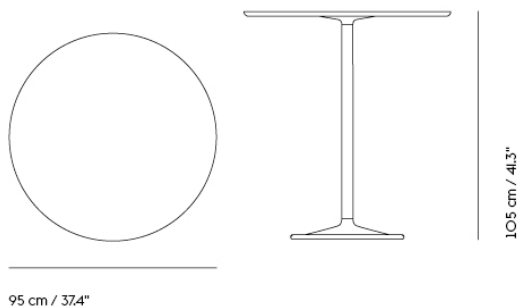

SOFT TABLE / Ø 95 H: 105 CM / Ø 37.4 H: 41.3"

Shipper Colli	3
Gross Weight (kg)	28.777
Net Weight (kg)	23.341
Warranty period	5 years

Item No.	Color	Contract Price	Lead Time
Ready-To-Ship			
14126	Beige Green Laminate/Beige Green	SEK 9.455,70	-
14124	Black Nanolaminate/Black	SEK 9.885,70	-
14125	Grey Linoleum/Grey	SEK 9.455,70	-
14128	Dark Oiled Oak/Black	SEK 10.315,70	-
14127	Solid Oak/Grey	SEK 10.315,70	-