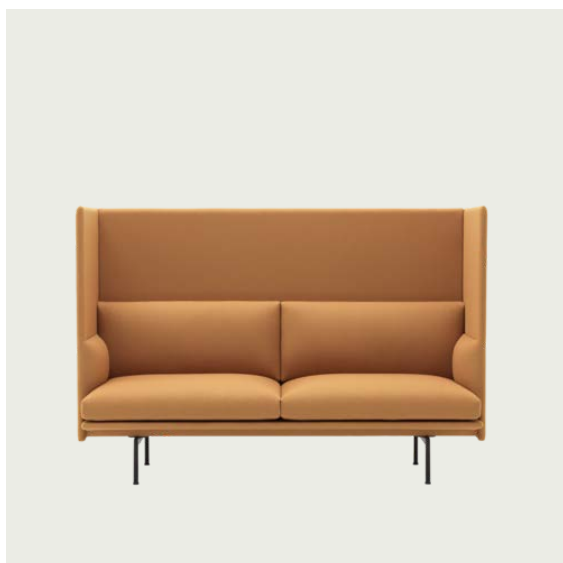

COM/COL & Specials

75933	COM - Textile	SEK 46.005,70	6-12 weeks
96333	COM - Imitation Leather	SEK 47.725,70	6-12 weeks
76009	COM - Leather	SEK 66.645,70	6-12 weeks

OUTLINE HIGHBACK SOFA 100 / 2-SEATER - BLACK BASE