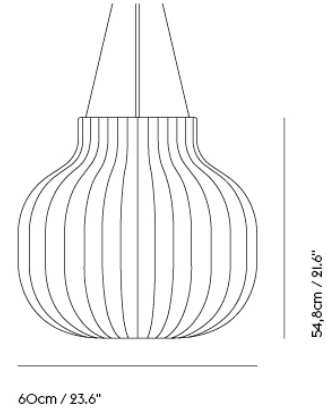

STRAND PENDANT LAMP / CLOSED - Ø 60 CM / 23.5"

Shipper Colli	1
Gross Weight (kg)	8.4
Net Weight (kg)	5.4
Bulb included	No
Warranty Period	5 years

Item No.	Color	Contract Price	Lead Time
Ready-To-Ship			
22453	White - Closed	SEK 6.922,10	-