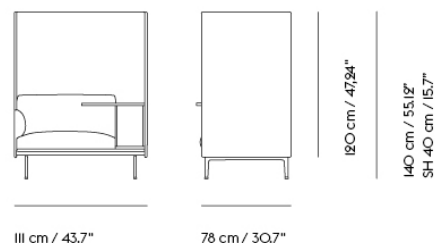

OUTLINE HIGHBACK WORK 120 / RIGHT - POLISHED ALUMINUM BASE

Shipper Colli	1
Gross Weight (kg)	38
Net Weight (kg)	28
Please note	That this product features a table on the right-hand side when facing the product from the front.
Warranty Period	5 years

Item No.	Color	Contract Price	Lead Time
Made-To-Order			
75347	Remix - All Colors	SEK 41.705,70	6 weeks
75427	Canvas - All Colors	SEK 46.005,70	6 weeks
75387	Clara - All Colors	SEK 46.005,70	6 weeks
75761	Colline - All Colors	SEK 46.005,70	6 weeks
75107	Fiord - All Colors	SEK 46.005,70	6 weeks
75227	Steelcut - All Colors	SEK 46.005,70	6 weeks
75187	Steelcut Trio - All Colors	SEK 46.005,70	6 weeks
75267	Hallingdal - All Colors	SEK 47.725,70	6 weeks
75027	Balder - All Colors	SEK 48.585,70	6 weeks
85607	Beck - All Colors	SEK 48.585,70	8 weeks
75707	Clay - All Colors	SEK 48.585,70	6 weeks
75467	Divina - All Colors	SEK 48.585,70	6 weeks
75507	Divina MD - All Colors	SEK 48.585,70	6 weeks
75547	Divina Melange - All Colors	SEK 48.585,70	6 weeks
76115	Ecriture - All Colors	SEK 48.585,70	6 weeks
97623	Hearth - All Colors	SEK 48.585,70	8 weeks
75781	Planum - All Colors	SEK 48.585,70	6 weeks
75067	Twill Weave - All Colors	SEK 48.585,70	6 weeks
75667	Vidar - All Colors	SEK 48.585,70	6 weeks

Extras

83061	Leather care set for Refine Leather	SEK 172,00	-