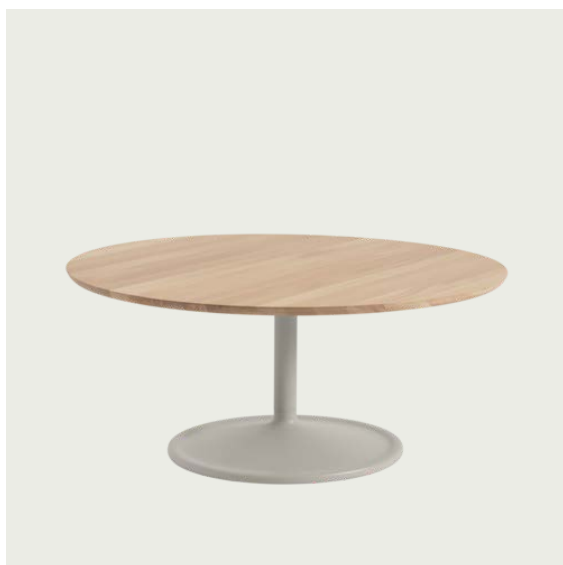

SOFT COFFEE TABLE / Ø 95 H: 42 CM / Ø 37.4 H: 16.5"

Shipper Colli	3
Gross Weight (kg)	27.823
Net Weight (kg)	22.467
Warranty period	5 years

Item No.	Color	Contract Price	Lead Time
Ready-To-Ship			
10766	Beige Green Laminate/Beige Green	SEK 8.556,10	-
10764	Black Nanolaminate/Black	SEK 9.025,70	-
10765	Grey Linoleum/Grey	SEK 8.556,10	-
10768	Dark Oiled Oak/Black	SEK 9.455,70	-
10767	Solid Oak/Grey	SEK 9.455,70	-