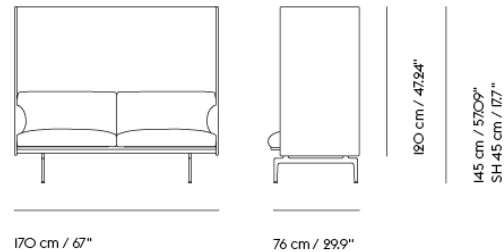

OUTLINE HIGHBACK SOFA 120 / 2-SEATER - BLACK BASE - SH: 45 CM / 17.7"

Shipper Colli	1
Gross Weight (kg)	54
Net Weight (kg)	38
Additional Information	Please note that the highback height for this product is 120 cm / 47.2"
Warranty Period	10 years

Item No.	Color	Contract Price	Lead Time
Made-To-Order			
75354	Remix - All Colors	SEK 37,835,70	6 weeks
75434	Canvas - All Colors	SEK 42,995,70	6 weeks
75394	Clara - All Colors	SEK 42,995,70	6 weeks
75764	Colline - All Colors	SEK 42,995,70	6 weeks
75114	Fiord - All Colors	SEK 42,995,70	6 weeks
75234	Steelcut - All Colors	SEK 42,995,70	6 weeks
75194	Steelcut Trio - All Colors	SEK 42,995,70	6 weeks
75274	Hallingdal - All Colors	SEK 45,145,70	6 weeks
75034	Balder - All Colors	SEK 46,435,70	6 weeks
85610	Beck - All Colors	SEK 46,435,70	8 weeks
75714	Clay - All Colors	SEK 46,435,70	6 weeks
75474	Divina - All Colors	SEK 46,435,70	6 weeks
75514	Divina MD - All Colors	SEK 46,435,70	6 weeks
75554	Divina Melange - All Colors	SEK 46,435,70	6 weeks
76118	Ecriture - All Colors	SEK 46,435,70	6 weeks
97630	Hearth - All Colors	SEK 46,435,70	8 weeks
75784	Planum - All Colors	SEK 46,435,70	6 weeks
75074	Twill Weave - All Colors	SEK 46,435,70	6 weeks
75674	Vidar - All Colors	SEK 46,435,70	6 weeks

Extras

83061	Leather care set for Refine Leather	SEK 172,00	-