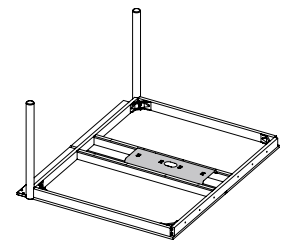

Linear System End Module – 120 cm / 47.2"

OPTION B

1. TABLES / 2. ACCESSORIES / 3. LIGHTING / 4. TABLE POWER OUTLET / 5. INTEGRATED POWER / 6. CABLE TRAY

PRICE LIST
FOR MORE INFORMATION, VISIT MUUTO.COM