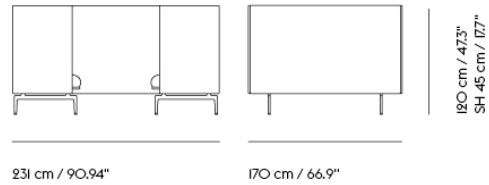

OUTLINE HIGHBACK CABIN 100 / 2-SEATER - BLACK BASE - SH: 45 CM / 17.7"

Shipper Colli	3
Gross Weight (kg)	111
Net Weight (kg)	81
Warranty Period	10 years

Item No.	Color	Contract Price	Lead Time
Made-To-Order			
80884	Remix - All Colors	SEK 70.515,70	6 weeks
80956	Canvas - All Colors	SEK 81.695,70	6 weeks
80920	Clara - All Colors	SEK 81.695,70	6 weeks
81254	Colline - All Colors	SEK 81.695,70	6 weeks
80668	Fiord - All Colors	SEK 81.695,70	6 weeks
80776	Steelcut - All Colors	SEK 81.695,70	6 weeks
80740	Steelcut Trio - All Colors	SEK 81.695,70	6 weeks
80812	Hallingdal - All Colors	SEK 87.285,70	6 weeks
80596	Balder - All Colors	SEK 88.575,70	6 weeks
85666	Beck - All Colors	SEK 88.575,70	8 weeks
81208	Clay - All Colors	SEK 88.575,70	6 weeks
80992	Divina - All Colors	SEK 88.575,70	6 weeks
81028	Divina MD - All Colors	SEK 88.575,70	6 weeks
81064	Divina Melange - All Colors	SEK 88.575,70	6 weeks
76174	Ecriture - All Colors	SEK 88.575,70	6 weeks
97666	Hearth - All Colors	SEK 88.575,70	8 weeks
81272	Planum - All Colors	SEK 88.575,70	6 weeks
80632	Twill Weave - All Colors	SEK 88.575,70	6 weeks
81172	Vidar - All Colors	SEK 88.575,70	6 weeks
Extras			
83061	Leather care set for Refine Leather	SEK 172,00	-