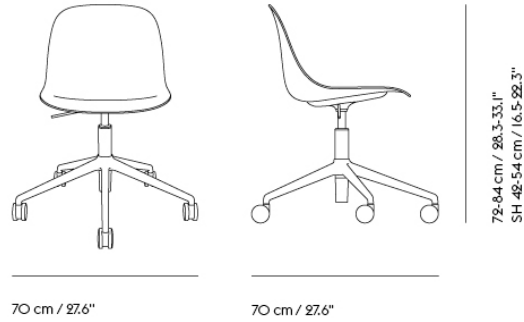

FIBER SIDE CHAIR SWIVEL BASE W. GAS LIFT AND CASTORS

Shipper Colli	1
Gross Weight (kg)	10.3
Net Weight (kg)	9.8
Base color options	Anthracite Black, Grey or Polished Aluminum with Black castors White with White castors
Warranty Period	10 years

Item No.	Color	Contract Price	Lead Time
Made-To-Order			
59006	Black/Anthracite Black (Recycled Plastic)	SEK 4.514,10	3 weeks
59007	Grey/Grey (Recycled Plastic)	SEK 4.514,10	3 weeks
59010	Natural White/White (Recycled Plastic)	SEK 4.514,10	3 weeks
59009	Ochre/Anthracite Black (Recycled Plastic)	SEK 4.514,10	3 weeks
50801	Remix - All Colors	SEK 6.492,10	4 weeks
50907	Canvas - All Colors	SEK 7.305,70	4 weeks
50906	Clara - All Colors	SEK 7.305,70	4 weeks
59587	Fiord - Matching Shell/Base	SEK 7.305,70	4 weeks
55109	Hero - All Colors	SEK 7.305,70	4 weeks
19702	Re-wool - All Colors	SEK 7.305,70	4 weeks
19590	Sabi - All Colors	SEK 7.305,70	4 weeks
50904	Steelcut - All Colors	SEK 7.305,70	4 weeks
50905	Steelcut Trio - All Colors	SEK 7.305,70	4 weeks
50908	Hallingdal - All Colors	SEK 7.993,70	4 weeks
55226	Balder - All Colors	SEK 8.079,70	4 weeks
13710	Beck - All Colors	SEK 8.079,70	6 weeks
58052	Clay - All Colors	SEK 8.079,70	4 weeks
50909	Divina - All Colors	SEK 8.079,70	4 weeks
50910	Divina MD - All Colors	SEK 8.079,70	4 weeks
50911	Divina Melange - All Colors	SEK 8.079,70	4 weeks
59372	Ecriture - All Colors	SEK 8.079,70	4 weeks
14468	Hearth - All Colors	SEK 8.079,70	6 weeks