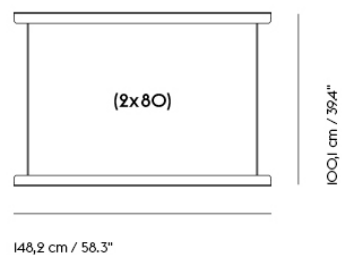

IN SITU MODULAR SOFA / FRAME SECTION (2 X 80)

Shipper Colli	1
Gross Weight (kg)	21.9
Net Weight (kg)	18.24
Warranty Period	10 years

Item No.	Color	Contract Price	Lead Time
Ready-To-Ship			
41557	Black - 2 x 80	SEK 3.693,70	-