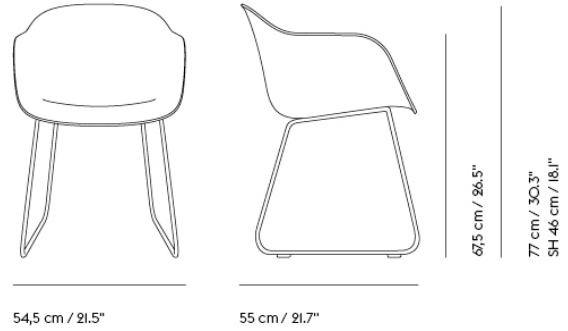

FIBER ARMCHAIR / SLED BASE - FRONT UPHOLSTERY

Shipper Colli	1
Gross Weight (kg)	10.3
Net Weight (kg)	7.7
Base color options	Anthracite Black, Grey, Dusty Green or White
Shell Color Options	Black, Dusty Green, Grey, Natural White or Ochre
Warranty Period	10 years

Item No.	Color	Contract Price	Lead Time
Made-To-Order			
29132	Remix - Matching Shell/Base	SEK 4.858,10	4 weeks
29133	Remix - Ochre Shell/Base	SEK 4.858,10	4 weeks
29148	Canvas - Matching Shell/Base	SEK 5.671,70	4 weeks
29149	Canvas - Ochre Shell/Base	SEK 5.671,70	4 weeks
29146	Clara - Matching Shell/Base	SEK 5.671,70	4 weeks
29147	Clara - Ochre Shell/Base	SEK 5.671,70	4 weeks
59572	Fiord - Matching Shell/Base	SEK 5.671,70	4 weeks
59573	Fiord - Ochre Shell/Base	SEK 5.671,70	4 weeks
55064	Hero - Matching Shell/Base	SEK 5.671,70	4 weeks
55065	Hero - Ochre Shell/Base	SEK 5.671,70	4 weeks
19687	Re-wool - Matching Shell/Base	SEK 5.671,70	4 weeks
19688	Re-wool - Ochre Shell/Base	SEK 5.671,70	4 weeks
19575	Sabi - Matching Shell/Base	SEK 5.671,70	4 weeks
19576	Sabi - Ochre Shell/Base	SEK 5.671,70	4 weeks
29134	Steelcut - Matching Shell/Base	SEK 5.671,70	4 weeks
29135	Steelcut - Ochre Shell/Base	SEK 5.671,70	4 weeks
29136	Steelcut Trio - Matching Shell/Base	SEK 5.671,70	4 weeks
29137	Steelcut Trio - Ochre Shell/Base	SEK 5.671,70	4 weeks
29138	Hallingdal - Matching Shell/Base	SEK 6.359,70	4 weeks
29139	Hallingdal - Ochre Shell/Base	SEK 6.359,70	4 weeks
55181	Balder - Matching Shell/Base	SEK 6.492,10	4 weeks