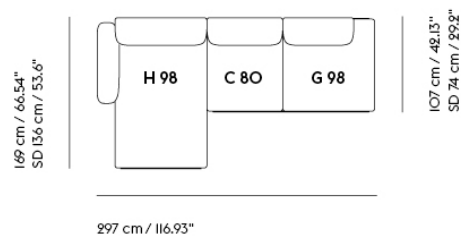

IN SITU MODULAR SOFA / 3-SEATER - CONFIGURATION 9

Shipper Colli	6
Gross Weight (kg)	167
Net Weight (kg)	128.5
Warranty Period	10 years

Item No.	Color	Contract Price	Lead Time
Ready-To-Ship			
41915	Frame and Module - Clay 12/Black	SEK 53,315,70	-
99826	Frame and Module - Ecriture 240/Black	SEK 53,315,70	-
Extras			
83061	Leather care set for Refine Leather	SEK 172,00	-