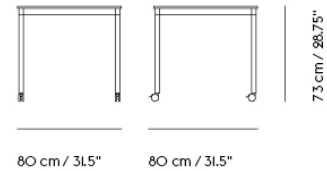

BASE TABLE / WITH CASTORS / 80 X 80 CM / 31.5 X 31.5"

Shipper Colli	2
Gross Weight (kg)	16.4
Net Weight (kg)	11.09
Base color options	Black or White
Warranty Period	10 years

Item No.	Color	Contract Price	Lead Time
Made-To-Order			
64454	Black Laminate/Plywood/Black	SEK 10.745,70	6 weeks
64574	Black Laminate/Plywood/White	SEK 10.745,70	6 weeks
64529	White Laminate/Plywood/Black	SEK 10.745,70	6 weeks
64649	White Laminate/Plywood/White	SEK 10.745,70	6 weeks
64484	Black Nanolaminat/Plywood/Black	SEK 14.185,70	6 weeks
64604	Black Nanolaminat/Plywood/White	SEK 14.185,70	6 weeks
64544	White Nanolaminat/Plywood/Black	SEK 14.185,70	6 weeks
64664	White Nanolaminat/Plywood/White	SEK 14.185,70	6 weeks
64499	Lacquered Oak Veneer/Plywood/Black	SEK 11.605,70	6 weeks
64619	Lacquered Oak Veneer/Plywood/White	SEK 11.605,70	6 weeks
64466	Black Linoleum/Plywood/Black	SEK 11.175,70	6 weeks
64586	Black Linoleum/Plywood/White	SEK 11.175,70	6 weeks