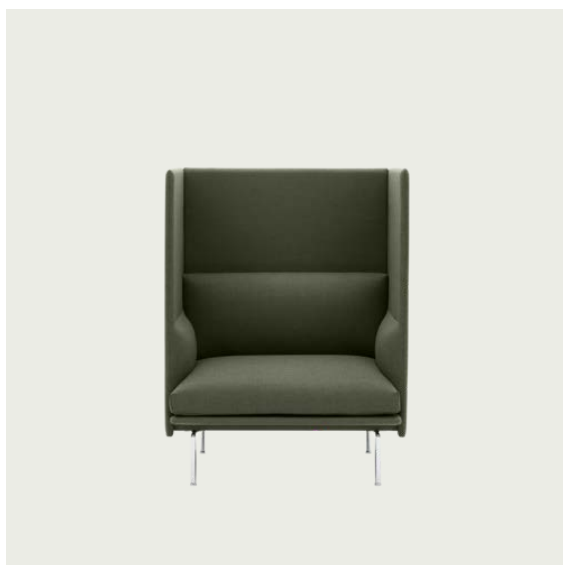

OUTLINE HIGHBACK SOFA 100 / 1-SEATER - POLISHED ALUMINUM BASE

Shipper Colli	1
Gross Weight (kg)	63
Net Weight (kg)	54
Additional Information	Please note that the highback height for this product is 100 cm / 39.4"
Warranty Period	10 years

Item No.	Color	Contract Price	Lead Time
Made-To-Order			
69428	Remix - All Colors	SEK 27,945,70	6 weeks
69430	Canvas - All Colors	SEK 31,815,70	6 weeks
69429	Clara - All Colors	SEK 31,815,70	6 weeks
91392	Colline - All Colors	SEK 31,815,70	6 weeks
69422	Fiord - All Colors	SEK 31,815,70	6 weeks
69425	Steelcut - All Colors	SEK 31,815,70	6 weeks
69424	Steelcut Trio - All Colors	SEK 31,815,70	6 weeks
69426	Hallingdal - All Colors	SEK 34,395,70	6 weeks
69441	Balder - All Colors	SEK 36,115,70	6 weeks
85738	Beck - All Colors	SEK 36,115,70	8 weeks
68346	Clay - All Colors	SEK 36,115,70	6 weeks
69431	Divina - All Colors	SEK 36,115,70	6 weeks
69432	Divina MD - All Colors	SEK 36,115,70	6 weeks
69433	Divina Melange - All Colors	SEK 36,115,70	6 weeks
76254	Ecriture - All Colors	SEK 36,115,70	6 weeks
97566	Hearth - All Colors	SEK 36,115,70	8 weeks
91523	Planum - All Colors	SEK 36,115,70	6 weeks
69442	Twill Weave - All Colors	SEK 36,115,70	6 weeks
69440	Vidar - All Colors	SEK 36,115,70	6 weeks

Extras

83061	Leather care set for Refine Leather	SEK 172,00	-