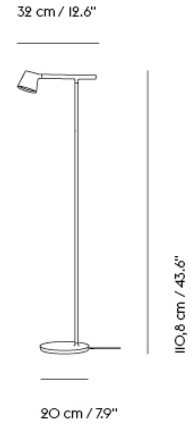

TIP FLOOR LAMP

831

Shipper Colli	1
Gross Weight (kg)	5.6
Net Weight (kg)	2.65
Bulb included	Yes. Integrated non-replaceable LED
Warranty Period	5 years

Item No.	Color	Contract Price	Lead Time
Ready-To-Ship			
22317	Black	SEK 4.037,70	-
22316	Grey	SEK 4.037,70	-
22318	White	SEK 4.037,70	-