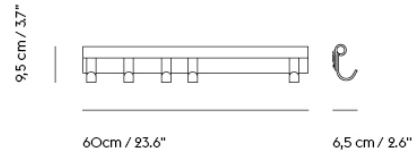

Shipper Colli 1
Gross Weight (kg) 2
Net Weight (kg) 1.4
Warranty Period 5 Years

Item No.	Color	Contract Price	Lead Time
Ready-To-Ship			
12390	Black	SEK 1.285,70	-
12392	Dark Green	SEK 1.285,70	-
12391	Plum	SEK 1.285,70	-
Extras			
12396	Extra Coat Hook - Black	SEK 184,90	-
12398	Extra Coat Hook - Dark Green	SEK 184,90	-
12397	Extra Coat Hook - Plum	SEK 184,90	-