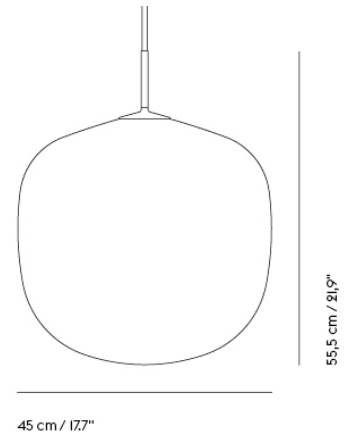

Shipper Colli	1
Gross Weight (kg)	8.5
Net Weight (kg)	4
Bulb included	No
Warranty Period	5 years

Item No.	Color	Contract Price	Lead Time
Ready-To-Ship			
22417	Black	SEK 5.804,10	-
22243	Deep Red	SEK 5.804,10	-
22421	Grey	SEK 5.804,10	-
22425	Orange	SEK 5.804,10	-
22413	White	SEK 5.804,10	-
Extras			
22542	Rime Cord Ø37 + Ø45 cm - Black (per linear meter)	SEK 69,00	-
22549	Rime Cord Ø37 + Ø45 cm - Deep Red (per linear meter)	SEK 69,00	-
22545	Rime Cord Ø37 + Ø45 cm - Grey (per linear meter)	SEK 69,00	-
22546	Rime Cord Ø37 + Ø45 cm - Orange (per linear meter)	SEK 69,00	-
22543	Rime Cord Ø37 + Ø45 cm - White (per linear meter)	SEK 69,00	-