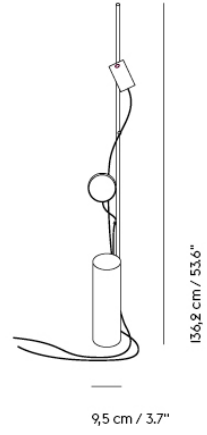

- Shipper Colli 1
- Gross Weight (kg) 12.5
- Net Weight (kg) 10.2
- Bulb included Yes. Integrated non-replaceable LED
- Warranty Period 5 years

Item No.	Color	Contract Price	Lead Time
Ready-To-Ship			
22600	Black	SEK 6.015,70	-
Extras			
22554	Brown Green - Extra Cable Drops		-
22617	Extra Lighting Unit - Brown Green		-
22386	Extra Cable Drops - Black	SEK 270,90	-
22602	Extra Lighting Unit - Black	SEK 2.192,10	-