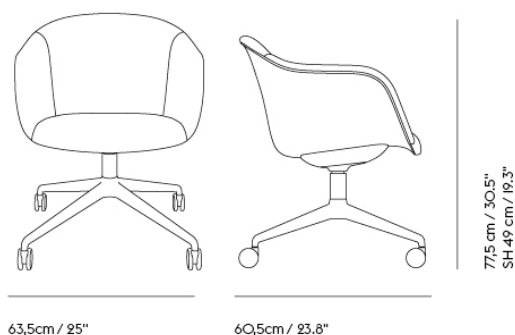

FIBER SOFT ARMCHAIR SWIVEL BASE W. CASTORS

Shipper Colli	1
Gross Weight (kg)	17.625
Net Weight (kg)	14.125
Base color options	Anthracite Black or Grey
Warranty Period	10 years

Item No.	Color	Contract Price	Lead Time
Made-To-Order			
16267	Remix - All Colors	SEK 8.423,70	4 weeks
16272	Canvas - All Colors	SEK 9.460,00	4 weeks
16271	Clara - All Colors	SEK 9.460,00	4 weeks
16577	Fiord - All Colors	SEK 9.460,00	4 weeks
16589	Hero - All Colors	SEK 9.460,00	4 weeks
16279	Re-wool - All Colors	SEK 9.460,00	4 weeks
16250	Sabi - All Colors	SEK 9.460,00	4 weeks
16269	Steelcut - All Colors	SEK 9.460,00	4 weeks
16270	Steelcut Trio - All Colors	SEK 9.460,00	4 weeks
16273	Hallingdal - All Colors	SEK 10.315,70	4 weeks
16278	Balder - All Colors	SEK 10.745,70	4 weeks
13791	Beck - All Colors	SEK 10.745,70	6 weeks
16268	Clay - All Colors	SEK 10.745,70	4 weeks
16274	Divina - All Colors	SEK 10.745,70	4 weeks
16275	Divina MD - All Colors	SEK 10.745,70	4 weeks
16276	Divina Melange - All Colors	SEK 10.745,70	4 weeks
16565	Ecriture - All Colors	SEK 10.745,70	4 weeks
14549	Hearth - All Colors	SEK 10.745,70	6 weeks
16258	Planum - All Colors	SEK 10.745,70	4 weeks
16277	Twill Weave - All Colors	SEK 10.745,70	4 weeks
16573	Vidar - All Colors	SEK 10.745,70	4 weeks