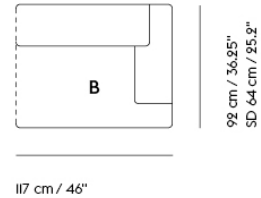

CONNECT MODULAR SOFA / RIGHT ARMREST (B)

Shipper Colli	1
Gross Weight (kg)	55
Net Weight (kg)	50
Please note	This product features an armrest on the right-hand side when facing the product from the front.
Warranty Period	10 years

Item No.	Color	Contract Price	Lead Time
Ready-To-Ship			
11502-123	Remix I23 ***	SEK 14.615,70	-
Made-To-Order			
11502	Remix - All Colors	SEK 14.615,70	6 weeks
98261	Canvas - All Colors	SEK 17.625,70	6 weeks
11593	Clara - All Colors	SEK 17.625,70	6 weeks
95801	Colline - All Colors	SEK 17.625,70	6 weeks
98291	Fiord - All Colors	SEK 17.625,70	6 weeks
11582	Steelcut - All Colors	SEK 17.625,70	6 weeks
11542	Steelcut Trio - All Colors	SEK 17.625,70	6 weeks
11622	Hallingdal - All Colors	SEK 18.055,70	6 weeks
66551	Beck - All Colors	SEK 18.485,70	8 weeks
95701	Clay - All Colors	SEK 18.485,70	6 weeks
20262	Divina - All Colors	SEK 18.485,70	6 weeks
19022	Divina MD - All Colors	SEK 18.485,70	6 weeks
19042	Divina Melange - All Colors	SEK 18.485,70	6 weeks
76340	Ecriture - All Colors	SEK 18.485,70	6 weeks
66601	Hearth - All Colors	SEK 18.485,70	8 weeks
98779	Planum - All Colors	SEK 18.485,70	6 weeks
95901	Twill Weave - All Colors	SEK 18.485,70	6 weeks
76318	Vidar - All Colors	SEK 18.485,70	6 weeks