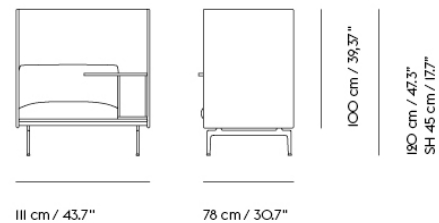

OUTLINE HIGHBACK WORK 100 / RIGHT - POLISHED ALUMINUM BASE - SH: 45 CM / 17.7"

Shipper Colli	1
Gross Weight (kg)	83
Net Weight (kg)	74
Please note	That this product features a table on the right-hand side when facing the product from the front.
Warranty Period	5 years

Item No.	Color	Contract Price	Lead Time
Made-To-Order			
73418	Remix - All Colors	SEK 39,985,70	6 weeks
73422	Canvas - All Colors	SEK 43,860,00	6 weeks
73420	Clara - All Colors	SEK 43,860,00	6 weeks
91421	Colline - All Colors	SEK 43,860,00	6 weeks
73406	Fiord - All Colors	SEK 43,860,00	6 weeks
73412	Steelcut - All Colors	SEK 43,860,00	6 weeks
73410	Steelcut Trio - All Colors	SEK 43,860,00	6 weeks
73414	Hallingdal - All Colors	SEK 46,865,70	6 weeks
73491	Balder - All Colors	SEK 48,155,70	6 weeks
85765	Beck - All Colors	SEK 48,155,70	8 weeks
68310	Clay - All Colors	SEK 48,155,70	6 weeks
73424	Divina - All Colors	SEK 48,155,70	6 weeks
73426	Divina MD - All Colors	SEK 48,155,70	6 weeks
76283	Ecriture - All Colors	SEK 48,155,70	6 weeks
97595	Hearth - All Colors	SEK 48,155,70	8 weeks
91552	Planum - All Colors	SEK 48,155,70	6 weeks
73493	Twill Weave - All Colors	SEK 48,155,70	6 weeks
73442	Vidar - All Colors	SEK 48,155,70	6 weeks
Extras			
83061	Leather care set for Refine Leather	SEK 172,00	-
28801	Power Outlet - Black	SEK 3,826,10	-