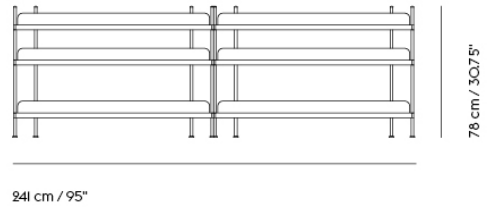

COMPILE SHELVING SYSTEM / CONFIGURATION 6

Shipper Colli 7
Gross Weight (kg) 66.81
Net Weight (kg) 54.21
Warranty Period 10 years

Item No.	Color	Contract Price	Lead Time
Ready-To-Ship			
50075	Black	SEK 16.335,70	-
50076	Grey	SEK 16.335,70	-
50077	White	SEK 16.335,70	-