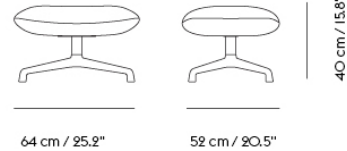

Shipper Colli	1
Gross Weight (kg)	20
Net Weight (kg)	18
Base color options	Anthracite Black, Grey or Polished Aluminum
Warranty Period	10 years

Item No.	Color	Contract Price	Lead Time
Made-To-Order			
10884	Clara - All Colors	SEK 9.025,70	4 weeks
10932	Colline - All Colors	SEK 9.025,70	4 weeks
10883	Fiord - All Colors	SEK 9.025,70	4 weeks
10926	Re-wool - All Colors	SEK 9.025,70	4 weeks
10928	Sabi - All Colors	SEK 9.025,70	4 weeks
10881	Steelcut - All Colors	SEK 9.025,70	4 weeks
10882	Steelcut Trio - All Colors	SEK 9.025,70	4 weeks
10886	Hallingdal - All Colors	SEK 9.885,70	4 weeks
10891	Still - All Colors	SEK 9.885,70	4 weeks
10893	Balder - All Colors	SEK 10.315,70	4 weeks
16625	Beck - All Colors	SEK 10.315,70	6 weeks
10923	Clay - All Colors	SEK 10.315,70	4 weeks
10887	Divina - All Colors	SEK 10.315,70	4 weeks
10888	Divina MD - All Colors	SEK 10.315,70	4 weeks
10889	Divina Melange - All Colors	SEK 10.315,70	4 weeks
10935	Ecriture - All Colors	SEK 10.315,70	4 weeks
16633	Hearth - All Colors	SEK 10.315,70	6 weeks
10930	Planum - All Colors	SEK 10.315,70	4 weeks
10890	Twill Weave - All Colors	SEK 10.315,70	4 weeks
10892	Vidar - All Colors	SEK 10.315,70	4 weeks

Extras