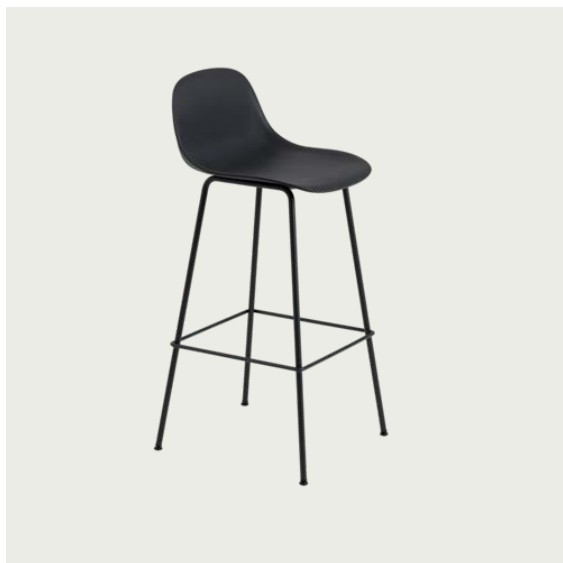

FIBER BAR STOOL / TUBE BASE - WITH BACKREST - 75 CM / 29.5"

Shipper Colli	1
Gross Weight (kg)	7
Net Weight (kg)	6.1
Base color options	Anthracite Black, Dusty Green, Grey or White
Warranty Period	10 years