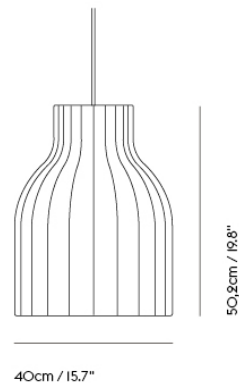

STRAND PENDANT LAMP / OPEN Ø 40 CM / 16"

Shipper Colli	1
Gross Weight (kg)	3.7
Net Weight (kg)	2.1
Bulb included	No
Warranty Period	5 years

Item No.	Color	Contract Price	Lead Time
Ready-To-Ship			
22451	White - Open	SEK 4.639,70	-