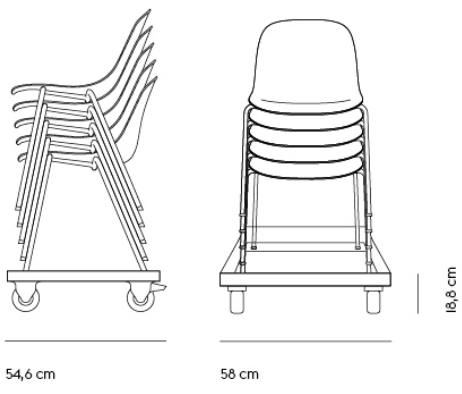

FIBER SIDE CHAIR A-BASE TRANSPORT TROLLEY

- Shipper Colli | 1
- Gross Weight (kg) | 14.65
- Net Weight (kg) | 14.6
- Stacking information | We recommend stacking a maximum of 15 chairs
- Stacking information | Stack up to 15 non-upholstered chairs or 10 upholstered on Trolley.
- Warranty Period | 5 years

Item No.	Color	Contract Price	Lead Time
Ready-To-Ship			
18264	Black	SEK 6.234,10	-