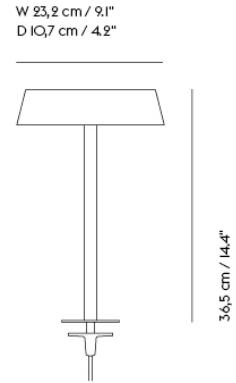

LINEAR MOUNTED LAMP / 23,2 CM / 9.1"

420

- Shipper Colli 1
- Gross Weight (kg) 1.681
- Net Weight (kg) 0.78
- Please note Only usable with Linear System Power Kit. The connector pins in this product contains lead, CAS no. 7439-92-1.
- Bulb included Yes. Integrated LED.
- Warranty Period 5 years

Item No.	Color	Contract Price	Lead Time
Ready-To-Ship			
22512	Black	SEK 3.138,10	-
22513	Grey	SEK 3.138,10	-