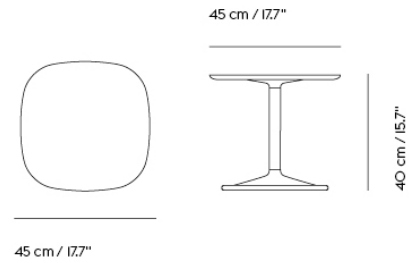

SOFT SIDE TABLE / 45 X 45 H: 40 CM / 17.7 X 17.7 H: 15.7"

Shipper Colli	2
Gross Weight (kg)	8.939
Net Weight (kg)	7.649
Warranty period	10 years

Item No.	Color	Contract Price	Lead Time
Ready-To-Ship			
13971	Orange Laminate/Orange ***	SEK 4.037,70	-
13973	Oiled Smoked Oak/Black ***	SEK 4.639,70	-