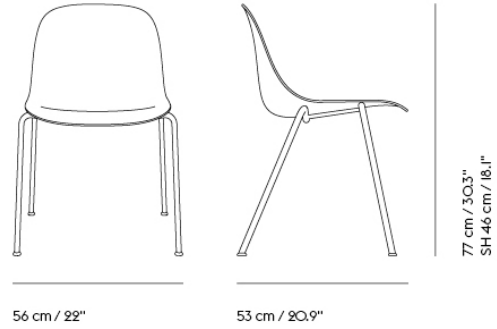

Shipper Colli	1
Gross Weight (kg)	10.3
Net Weight (kg)	7.4
Base color options	Chrome
Stacking	Up to 15 shell or 10 upholstered chairs can be stacked together
Warranty Period	10 years

Item No.	Color	Contract Price	Lead Time
Made-To-Order			
59016	Black/Chrome (Recycled Plastic)	SEK 2.536,10	3 weeks
59018	Dusty Green/Chrome (Recycled Plastic)	SEK 2.536,10	3 weeks
59017	Grey/Chrome (Recycled Plastic)	SEK 2.536,10	3 weeks
59020	Natural White/Chrome (Recycled Plastic)	SEK 2.536,10	3 weeks
59019	Ochre/Chrome (Recycled Plastic)	SEK 2.536,10	3 weeks
25326	Remix - All Colors	SEK 4.514,10	4 weeks
25334	Canvas - All Colors	SEK 5.327,70	4 weeks
25333	Clara - All Colors	SEK 5.327,70	4 weeks
59567	Fiord - All Colors	SEK 5.327,70	4 weeks
55047	Hero - All Colors	SEK 5.327,70	4 weeks
19681	Re-wool - All Colors	SEK 5.327,70	4 weeks
19569	Sabi - All Colors	SEK 5.327,70	4 weeks
25329	Steelcut - All Colors	SEK 5.327,70	4 weeks
25330	Steelcut Trio - All Colors	SEK 5.327,70	4 weeks
25331	Hallingdal - All Colors	SEK 6.015,70	4 weeks
55164	Balder - All Colors	SEK 6.148,10	4 weeks
13690	Beck - All Colors	SEK 6.148,10	6 weeks
58023	Clay - All Colors	SEK 6.148,10	4 weeks
25332	Divina - All Colors	SEK 6.148,10	4 weeks
25335	Divina MD - All Colors	SEK 6.148,10	4 weeks
25336	Divina Melange - All Colors	SEK 6.148,10	4 weeks