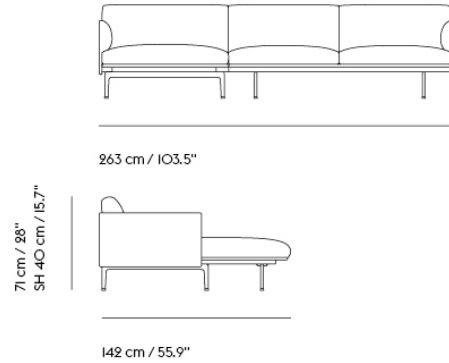

OUTLINE SOFA / CHAISE LOUNGE - LEFT - POLISHED ALUMINUM BASE

Shipper Colli	2
Gross Weight (kg)	90
Net Weight (kg)	80
Please note	That this product features a chaise longue on the left-hand side when facing the product from the front.
Warranty Period	10 years

Item No.	Color	Contract Price	Lead Time
Made-To-Order			
67411	Remix - All Colors	SEK 47,725,70	6 weeks
67415	Canvas - All Colors	SEK 51,165,70	6 weeks
67413	Clara - All Colors	SEK 51,165,70	6 weeks
91364	Colline - All Colors	SEK 51,165,70	6 weeks
67403	Fiord - All Colors	SEK 51,165,70	6 weeks
67407	Steelcut - All Colors	SEK 51,165,70	6 weeks
67409	Hallingdal - All Colors	SEK 56,755,70	6 weeks
67437	Balder - All Colors	SEK 59,765,70	6 weeks
85710	Beck - All Colors	SEK 59,765,70	8 weeks
68301	Clay - All Colors	SEK 59,765,70	6 weeks
67417	Divina - All Colors	SEK 59,765,70	6 weeks
67419	Divina MD - All Colors	SEK 59,765,70	6 weeks
67421	Divina Melange - All Colors	SEK 59,765,70	6 weeks
76226	Ecriture - All Colors	SEK 59,765,70	6 weeks
97538	Hearth - All Colors	SEK 59,765,70	8 weeks
91495	Planum - All Colors	SEK 59,765,70	6 weeks
67439	Twill Weave - All Colors	SEK 59,765,70	6 weeks
67435	Vidar - All Colors	SEK 59,765,70	6 weeks
Extras			
83061	Leather care set for Refine Leather	SEK 172,00	-
28801	Power Outlet - Black	SEK 3,826,10	-