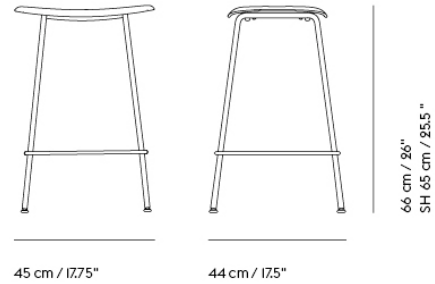

FIBER COUNTER STOOL / TUBE BASE - 65 CM / 25.6"

Shipper Colli	1
Gross Weight (kg)	7
Net Weight (kg)	4
Base color options	Anthracite Black, Dusty Green, Grey or White
Warranty Period	10 years

Item No.	Color	Contract Price	Lead Time
Ready-To-Ship			
58903	Black/Anthracite Black (Recycled Plastic)	SEK 2.192,10	-
58904	Grey/Grey (Recycled Plastic)	SEK 2.192,10	-
58905	Natural White/White (Recycled Plastic)	SEK 2.192,10	-
Made-To-Order			
59076	Dusty Green/Dusty Green (Recycled Plastic)	SEK 2.192,10	3 weeks
59077	Ochre/Black (Recycled Plastic)	SEK 2.192,10	3 weeks
23540	Remix - All Colors	SEK 3.826,10	4 weeks
23548	Canvas - All Colors	SEK 4.170,10	4 weeks
23547	Clara - All Colors	SEK 4.170,10	4 weeks
59557	Fiord - All Colors	SEK 4.170,10	4 weeks
55023	Hero - All Colors	SEK 4.170,10	4 weeks
19670	Re-wool - All Colors	SEK 4.170,10	4 weeks
19558	Sabi - All Colors	SEK 4.170,10	4 weeks
23541	Steelcut - All Colors	SEK 4.170,10	4 weeks
23542	Steelcut Trio - All Colors	SEK 4.170,10	4 weeks
23543	Hallingdal - All Colors	SEK 4.381,70	4 weeks
55140	Balder - All Colors	SEK 4.514,10	4 weeks
13679	Beck - All Colors	SEK 4.514,10	6 weeks
58012	Clay - All Colors	SEK 4.514,10	4 weeks
23544	Divina - All Colors	SEK 4.514,10	4 weeks
23549	Divina MD - All Colors	SEK 4.514,10	4 weeks