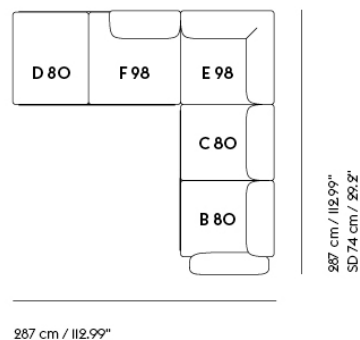

IN SITU MODULAR SOFA / CORNER - CONFIGURATION 2

Shipper Colli	10
Gross Weight (kg)	226.2
Net Weight (kg)	176.42
Warranty Period	10 years

Item No.	Color	Contract Price	Lead Time
Ready-To-Ship			
41922	Frame and Module - Clay 12/Black	SEK 76.535,70	-
99833	Frame and Module - Ecriture 240/Black	SEK 76.535,70	-
Extras			
83061	Leather care set for Refine Leather	SEK 172,00	-