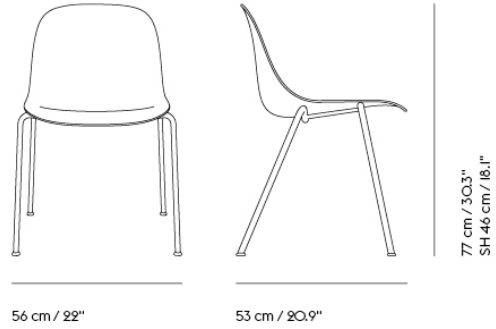

Shipper Colli	1
Gross Weight (kg)	10.3
Net Weight (kg)	7.4
Base color options	Chrome
Stacking	Up to 15 shell or 10 upholstered chairs can be stacked together
Warranty Period	10 years

Item No.	Color	Contract Price	Lead Time
Made-To-Order			
59011	Black/Chrome (Recycled Plastic)	SEK 2.450,10	3 weeks
59013	Dusty Green/Chrome (Recycled Plastic)	SEK 2.450,10	3 weeks
59012	Grey/Chrome (Recycled Plastic)	SEK 2.450,10	3 weeks
59015	Natural White/Chrome (Recycled Plastic)	SEK 2.450,10	3 weeks
59014	Ochre/Chrome (Recycled Plastic)	SEK 2.450,10	3 weeks
25306	Remix - All Colors	SEK 4.381,70	4 weeks
25314	Canvas - All Colors	SEK 5.202,10	4 weeks
25313	Clara - All Colors	SEK 5.202,10	4 weeks
59566	Fiord - All Colors	SEK 5.202,10	4 weeks
55046	Hero - All Colors	SEK 5.202,10	4 weeks
19680	Re-wool - All Colors	SEK 5.202,10	4 weeks
19568	Sabi - All Colors	SEK 5.202,10	4 weeks
25309	Steelcut - All Colors	SEK 5.202,10	4 weeks
25310	Steelcut Trio - All Colors	SEK 5.202,10	4 weeks
25311	Hallingdal - All Colors	SEK 5.890,10	4 weeks
55163	Balder - All Colors	SEK 6.015,70	4 weeks
13689	Beck - All Colors	SEK 6.015,70	6 weeks
58022	Clay - All Colors	SEK 6.015,70	4 weeks
25312	Divina - All Colors	SEK 6.015,70	4 weeks
25315	Divina MD - All Colors	SEK 6.015,70	4 weeks
25316	Divina Melange - All Colors	SEK 6.015,70	4 weeks