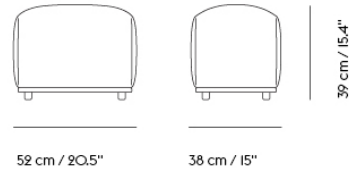

Shipper Colli 1
Gross Weight (kg) 15
Net Weight (kg) 9
Warranty Period 10 years

Item No.	Color	Contract Price	Lead Time
Made-To-Order			
66001	Remix - All Colors	SEK 4.858,10	6 weeks
66008	Canvas - All Colors	SEK 6.148,10	6 weeks
66007	Clara - All Colors	SEK 6.148,10	6 weeks
66300	Colline - All Colors	SEK 6.148,10	6 weeks
66003	Fiord - All Colors	SEK 6.148,10	6 weeks
66005	Steelcut - All Colors	SEK 6.148,10	6 weeks
66004	Steelcut Trio - All Colors	SEK 6.148,10	6 weeks
66009	Hallingdal - All Colors	SEK 6.492,10	6 weeks
66500	Beck - All Colors	SEK 6.578,10	8 weeks
66310	Clay - All Colors	SEK 6.578,10	6 weeks
66010	Divina - All Colors	SEK 6.578,10	6 weeks
66011	Divina MD - All Colors	SEK 6.578,10	6 weeks
66012	Divina Melange - All Colors	SEK 6.578,10	6 weeks
76052	Ecriture - All Colors	SEK 6.578,10	6 weeks
66806	Hearth - All Colors	SEK 6.578,10	8 weeks
76298	Planum - All Colors	SEK 6.578,10	6 weeks
66320	Twill Weave - All Colors	SEK 6.578,10	6 weeks
66013	Vidar - All Colors	SEK 6.578,10	6 weeks
COM/COL & Specials			
66018	COM - Textile	SEK 6.148,10	6-12 weeks
66020	COM - Imitation Leather	SEK 6.492,10	6-12 weeks