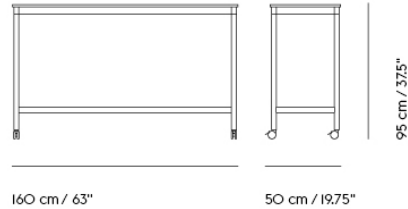

BASE HIGH TABLE / WITH CASTORS / 160 X 50 H: 95 CM / 63 X 19.7 H: 37.4"

Shipper Colli	2
Gross Weight (kg)	23
Net Weight (kg)	17.22
Base color options	Black or White
Warranty Period	10 years

Item No.	Color	Contract Price	Lead Time
Made-To-Order			
64309	Black Laminate/Plywood/Black	SEK 18.055,70	8 weeks
64373	Black Laminate/Plywood/White	SEK 18.055,70	8 weeks
64349	White Laminate/Plywood/Black	SEK 18.055,70	8 weeks
64412	White Laminate/Plywood/White	SEK 18.055,70	8 weeks
64325	Black Nanolaminat/Plywood/Black	SEK 21.495,70	8 weeks
64389	Black Nanolaminat/Plywood/White	SEK 21.495,70	8 weeks
64357	White Nanolaminat/Plywood/Black	SEK 21.495,70	8 weeks
64421	White Nanolaminat/Plywood/White	SEK 21.495,70	8 weeks
64333	Lacquered Oak Veneer/Plywood/Black	SEK 20.205,70	8 weeks
64397	Lacquered Oak Veneer/Plywood/White	SEK 20.205,70	8 weeks
64320	Black Linoleum/Plywood/Black	SEK 19.775,70	8 weeks
64384	Black Linoleum/Plywood/White	SEK 19.775,70	8 weeks