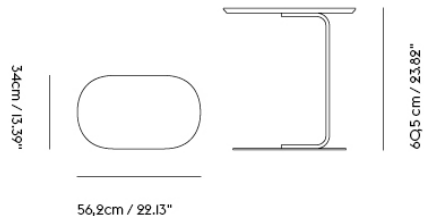

RELATE SIDE TABLE / H 60,5CM / 23.82"

Shipper Colli | 1
Gross Weight (kg) | 12.577
Net Weight (kg) | 11.5
Warranty Period | 5 Years

Item No.	Color	Contract Price	Lead Time
Ready-To-Ship			
13989	Oak Laminate/Black	SEK 4.037,70	-
13990	Oak Laminate/Off-White	SEK 4.037,70	-
13902	Black	SEK 3.693,70	-
13903	Blue-Grey	SEK 3.693,70	-
13898	Dark Green	SEK 3.693,70	-
13901	Off-White	SEK 3.693,70	-
13899	Solid Oak/Off-White	SEK 4.037,70	-
13900	Solid Smoked Oak/Black	SEK 4.037,70	-