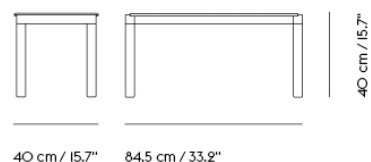

COUPLE COFFEE TABLE / 40 X 84 X 40 CM / 15.7 X 33.2 X 15.7"

Shipper Colli	2
Gross Weight (kg)	15.49
Net Weight (kg)	13.11
Warranty	10 years

Item No.	Color	Contract Price	Lead Time
Ready-To-Ship			
50371	1 Plain - Pale Blue/Dark Oiled Oak	SEK 7.524,10	-
50370	1 Plain - Pale Blue/Oak	SEK 7.524,10	-
50313	1 Plain - Sand/Dark Oiled Oak	SEK 7.524,10	-
50311	1 Plain - Sand/Oak	SEK 7.524,10	-
50359	1 Plain - Taupe/Dark Oiled Oak	SEK 7.524,10	-
50358	1 Plain - Taupe/Oak	SEK 7.524,10	-
50377	1 Wavy - Light Blue/Dark Oiled Oak	SEK 7.524,10	-
50376	1 Wavy - Light Blue/Oak	SEK 7.524,10	-
50333	1 Wavy - Sand/Dark Oiled Oak	SEK 7.524,10	-
50331	1 Wavy - Sand/Oak	SEK 7.524,10	-
50365	1 Wavy - Taupe/Dark Oiled Oak	SEK 7.524,10	-
50364	1 Wavy - Taupe/Oak	SEK 7.524,10	-