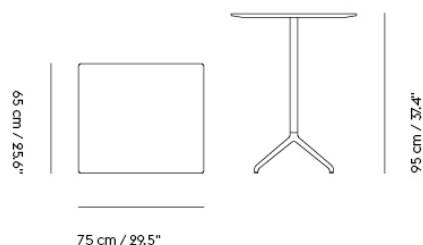

STILL CAFÉ TABLE / 75 X 65 H: 95 CM / 29.5 X 25.6 H: 37.4"

Shipper Colli	2
Gross Weight (kg)	18.7
Net Weight (kg)	13.848
Base color options	White, Black
Warranty Period	10 years

Item No.	Color	Contract Price	Lead Time
Ready-To-Ship			
65594	Black Nanolaminate/Anthracite Black	SEK 6.234,10	-
65593	Black Nanolaminate/White	SEK 6.234,10	-
65592	White Nanolaminate/Anthracite Black	SEK 6.234,10	-
65591	White Nanolaminate/White	SEK 6.234,10	-
Made-To-Order			
65516	Black Linoleum/Anthracite Black	SEK 6.234,10	6 weeks
65515	Black Linoleum/White	SEK 6.234,10	6 weeks