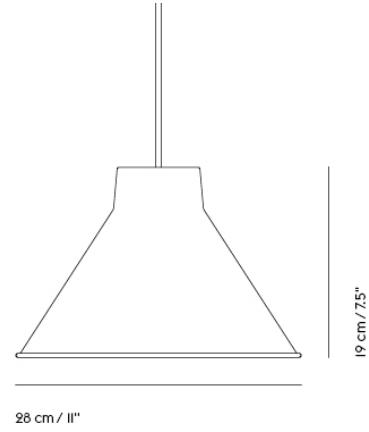

Shipper Colli 1
Gross Weight (kg) 2.13
Net Weight (kg) 1.09
Bulb included Yes
Warranty Period 5 Years

Item No.	Color	Contract Price	Lead Time
Ready-To-Ship			
22863	Dark Green	SEK 2.317,70	-
22862	Deep Red	SEK 2.317,70	-
22860	Grey	SEK 2.317,70	-
22861	Sand	SEK 2.317,70	-
Extras			
22849	Dimmable Bulb for Top Pendant Lamp - Ø28 + Ø38 cm	SEK 179,00	-