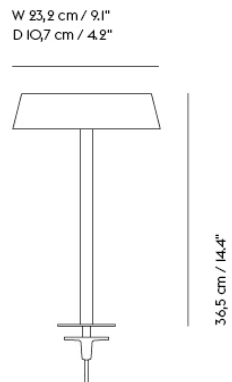

LINEAR MOUNTED LAMP / 23,2 CM / 9.1"

799

Shipper Colli	1
Gross Weight (kg)	1.681
Net Weight (kg)	0.78
Please note	Only usable with Linear System Power Kit. The connector pins in this product contains lead, CAS no. 7439-92-1.
Bulb included	Yes. Integrated LED.
Warranty Period	5 years

Item No.	Color	Contract Price	Lead Time
Ready-To-Ship			
22512	Black	SEK 3.138,10	-
22513	Grey	SEK 3.138,10	-