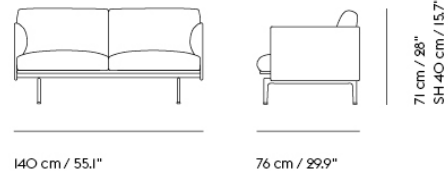

OUTLINE STUDIO SOFA / 140 CM / 55.1" - BLACK BASE

Shipper Colli	1
Gross Weight (kg)	41
Net Weight (kg)	36
Warranty Period	10 years

Item No.	Color	Contract Price	Lead Time
Made-To-Order			
26838	Remix - All Colors	SEK 24.505,70	6 weeks
26840	Canvas - All Colors	SEK 29.665,70	6 weeks
26839	Clara - All Colors	SEK 29.665,70	6 weeks
91323	Colline - All Colors	SEK 29.665,70	6 weeks
26832	Fiord - All Colors	SEK 29.665,70	6 weeks
26835	Steelcut - All Colors	SEK 29.665,70	6 weeks
26834	Steelcut Trio - All Colors	SEK 29.665,70	6 weeks
26836	Hallingdal - All Colors	SEK 31.815,70	6 weeks
26852	Balder - All Colors	SEK 33.105,70	6 weeks
85676	Beck - All Colors	SEK 33.105,70	8 weeks
68375	Clay - All Colors	SEK 33.105,70	6 weeks
26841	Divina - All Colors	SEK 33.105,70	6 weeks
26842	Divina MD - All Colors	SEK 33.105,70	6 weeks
26843	Divina Melange - All Colors	SEK 33.105,70	6 weeks
76185	Ecriture - All Colors	SEK 33.105,70	6 weeks
97501	Hearth - All Colors	SEK 33.105,70	8 weeks
91454	Planum - All Colors	SEK 33.105,70	6 weeks
26853	Twill Weave - All Colors	SEK 33.105,70	6 weeks
26850	Vidar - All Colors	SEK 33.105,70	6 weeks
Extras			
83061	Leather care set for Refine Leather	SEK 172,00	-