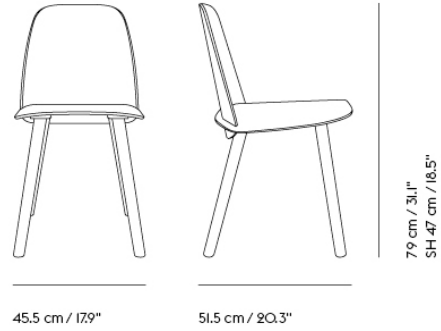

Shipper Colli 1
Gross Weight (kg) 6.9
Net Weight (kg) 4.5
Warranty Period 5 years

Item No.	Color	Contract Price	Lead Time
Ready-To-Ship			
32002	Black	SEK 3.693,70	-
32004	Green	SEK 3.693,70	-
32003	Grey	SEK 3.693,70	-
32006	Midnight Blue	SEK 3.693,70	-
32001	Oak	SEK 3.693,70	-
32009	Stained Dark Brown	SEK 3.693,70	-
32005	Tan Rose	SEK 3.693,70	-
32008	White ***	SEK 3.693,70	-
Extras			
80152	Felt glides for Nerd Series and Workshop Chair and Bench (4 pcs per pack) - Black	SEK 141,90	-
80153	Felt glides for Nerd Series and Workshop Chair and Bench (4 pcs per pack) - Grey	SEK 141,90	-
COM/COL & Specials			
32010	Special Color	SEK 4.170,10	>MOQ: 24 Start-Up Fee: SEK 10.495,00
			10 weeks