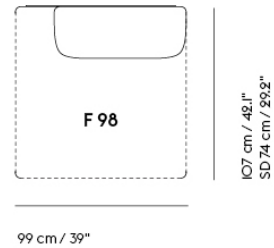

IN SITU MODULAR SOFA / LEFT OPEN-ENDED MODULE (F98)

Shipper Colli	1
Gross Weight (kg)	30.2
Net Weight (kg)	25.7
Please note	This product features an open end on the left-hand side when facing the product from the front.
Please note	This variant is a Seating Module only and does not include a Frame Section.
Warranty Period	10 years

Item No.	Color	Contract Price	Lead Time
Ready-To-Ship			
41125-12	Clay 12	SEK 14.185,70	-
98867-240	Ecriture 240	SEK 14.185,70	-
Made-To-Order			
99038	Remix - All Colors	SEK 11.175,70	6 weeks
95555	Colline - All Colors	SEK 12.465,70	6 weeks
41143	Fiord - All Colors	SEK 12.465,70	6 weeks
95505	Re-wool - All Colors	SEK 12.465,70	6 weeks
98805	Sabi - All Colors	SEK 12.465,70	6 weeks
41152	Hallingdal - All Colors	SEK 13.325,70	6 weeks
99301	Beck - All Colors	SEK 14.185,70	8 weeks
41125	Clay - All Colors	SEK 14.185,70	6 weeks
41161	Divina - All Colors	SEK 14.185,70	6 weeks
41170	Divina MD - All Colors	SEK 14.185,70	6 weeks
41179	Divina Melange - All Colors	SEK 14.185,70	6 weeks
98867	Ecriture - All Colors	SEK 14.185,70	6 weeks
99235	Hearth - All Colors	SEK 14.185,70	8 weeks
76408	Planum - All Colors	SEK 14.185,70	6 weeks
95605	Twill Weave - All Colors	SEK 14.185,70	6 weeks
41188	Vidar - All Colors	SEK 14.185,70	6 weeks