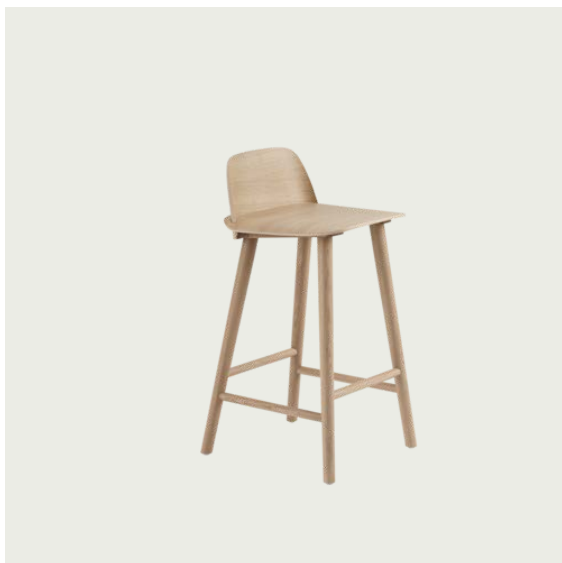

Shipper Colli 1
Gross Weight (kg) 5.6
Net Weight (kg) 4.3
Warranty Period 5 years

Item No.	Color	Contract Price	Lead Time
Ready-To-Ship			
32032	Black	SEK 4.295,70	-
32034	Green	SEK 4.295,70	-
32033	Grey	SEK 4.295,70	-
32036	Midnight Blue	SEK 4.295,70	-
32031	Oak	SEK 4.295,70	-
32037	Sand Yellow ***	SEK 4.295,70	-
32039	Stained Dark Brown	SEK 4.295,70	-
32035	Tan Rose	SEK 4.295,70	-
Made-To-Order			
32102	Black - With Steel Foot Protect	SEK 4.639,70	7 weeks
32104	Green - With Steel Foot Protect	SEK 4.639,70	7 weeks
32103	Grey - With Steel Foot Protect	SEK 4.639,70	7 weeks
32106	Midnight Blue - With Steel Foot Protect	SEK 4.639,70	7 weeks
32101	Oak - With Steel Foot Protect	SEK 4.639,70	7 weeks
32109	Stained Dark Brown - With Steel Foot Protect	SEK 4.639,70	7 weeks
32105	Tan Rose - With Steel Foot Protect	SEK 4.639,70	7 weeks
Extras			
80152	Felt glides for Nerd Series and Workshop Chair and Bench (4 pcs per pack) - Black	SEK 141,90	-
80153	Felt glides for Nerd Series and Workshop Chair and Bench (4 pcs per pack) - Grey	SEK 141,90	-