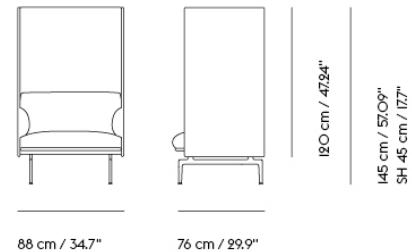

OUTLINE HIGHBACK SOFA 120 / 1-SEATER

- BLACK BASE - SH: 45 CM / 17.7"

Shipper Colli	1
Gross Weight (kg)	35
Net Weight (kg)	25
Additional Information	Please note that the highback height for this product is 120 cm / 47.2"
Warranty Period	10 years

Item No.	Color	Contract Price	Lead Time
Made-To-Order			
75370	Remix - All Colors	SEK 26.655,70	6 weeks
75450	Canvas - All Colors	SEK 30.095,70	6 weeks
75410	Clara - All Colors	SEK 30.095,70	6 weeks
75772	Colline - All Colors	SEK 30.095,70	6 weeks
75130	Fiord - All Colors	SEK 30.095,70	6 weeks
75250	Steelcut - All Colors	SEK 30.095,70	6 weeks
75210	Steelcut Trio - All Colors	SEK 30.095,70	6 weeks
75290	Hallingdal - All Colors	SEK 31.815,70	6 weeks
75050	Balder - All Colors	SEK 32.675,70	6 weeks
85618	Beck - All Colors	SEK 32.675,70	8 weeks
75730	Clay - All Colors	SEK 32.675,70	6 weeks
75490	Divina - All Colors	SEK 32.675,70	6 weeks
75530	Divina MD - All Colors	SEK 32.675,70	6 weeks
75570	Divina Melange - All Colors	SEK 32.675,70	6 weeks
76126	Ecriture - All Colors	SEK 32.675,70	6 weeks
97646	Hearth - All Colors	SEK 32.675,70	8 weeks
75792	Planum - All Colors	SEK 32.675,70	6 weeks
75090	Twill Weave - All Colors	SEK 32.675,70	6 weeks
75690	Vidar - All Colors	SEK 32.675,70	6 weeks

Extras

83061	Leather care set for Refine Leather	SEK 172,00	-