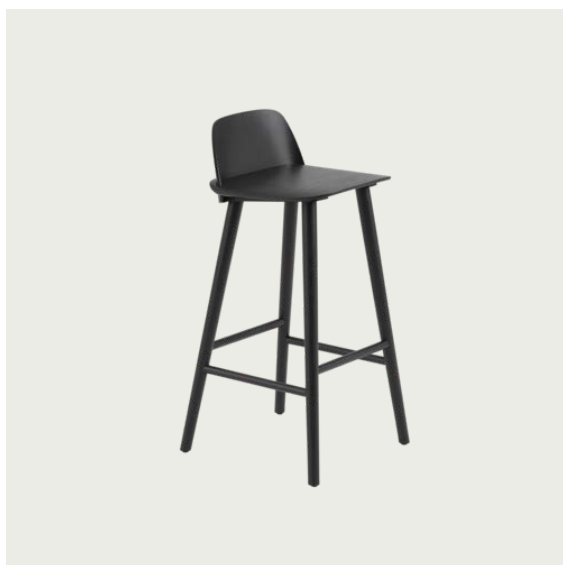

Shipper Colli 1
Gross Weight (kg) 5.6
Net Weight (kg) 4.3
Warranty Period 5 years

Item No.	Color	Contract Price	Lead Time
Ready-To-Ship			
32062	Black	SEK 4.295,70	-
32064	Green	SEK 4.295,70	-
32063	Grey	SEK 4.295,70	-
32066	Midnight Blue	SEK 4.295,70	-
32061	Oak	SEK 4.295,70	-
32067	Sand Yellow ***	SEK 4.295,70	-
32069	Stained Dark Brown	SEK 4.295,70	-
32065	Tan Rose	SEK 4.295,70	-
Made-To-Order			
32132	Black - With Steel Foot Protect	SEK 4.639,70	7 weeks
32134	Green - With Steel Foot Protect	SEK 4.639,70	7 weeks
32133	Grey - With Steel Foot Protect	SEK 4.639,70	7 weeks
32136	Midnight Blue - With Steel Foot Protect	SEK 4.639,70	7 weeks
32131	Oak - With Steel Foot Protect	SEK 4.639,70	7 weeks
32139	Stained Dark Brown - With Steel Foot Protect	SEK 4.639,70	7 weeks
32135	Tan Rose - With Steel Foot Protect	SEK 4.639,70	7 weeks
Extras			
80152	Felt glides for Nerd Series and Workshop Chair and Bench (4 pcs per pack) - Black	SEK 141,90	-
80153	Felt glides for Nerd Series and Workshop Chair and Bench (4 pcs per pack) - Grey	SEK 141,90	-