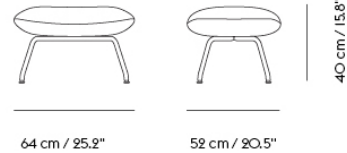

Shipper Colli	1
Gross Weight (kg)	20
Net Weight (kg)	18
Base color options	Anthracite Black, Chrome, Grey
Warranty Period	10 years

Item No.	Color	Contract Price	Lead Time
Ready-To-Ship			
87151-CHRO_128	Re-Wool I28/Chrome ***	SEK 7.305,70	-
87115-CHRO_782	Balder 782/Chrome ***	SEK 8.423,70	-
Made-To-Order			
87105	Clara - All Colors	SEK 7.305,70	4 weeks
87157	Colline - All Colors	SEK 7.305,70	4 weeks
87104	Fiord - All Colors	SEK 7.305,70	4 weeks
87151	Re-wool - All Colors	SEK 7.305,70	4 weeks
87153	Sabi - All Colors	SEK 7.305,70	4 weeks
87102	Steelcut - All Colors	SEK 7.305,70	4 weeks
87103	Steelcut Trio - All Colors	SEK 7.305,70	4 weeks
87108	Hallingdal - All Colors	SEK 7.868,10	4 weeks
87113	Still - All Colors	SEK 7.868,10	4 weeks
87115	Balder - All Colors	SEK 8.423,70	4 weeks
16629	Beck - All Colors	SEK 8.423,70	6 weeks
87148	Clay - All Colors	SEK 8.423,70	4 weeks
87109	Divina - All Colors	SEK 8.423,70	4 weeks
87110	Divina MD - All Colors	SEK 8.423,70	4 weeks
87111	Divina Melange - All Colors	SEK 8.423,70	4 weeks
87160	Ecriture - All Colors	SEK 8.423,70	4 weeks
16637	Hearth - All Colors	SEK 8.423,70	6 weeks
87155	Planum - All Colors	SEK 8.423,70	4 weeks