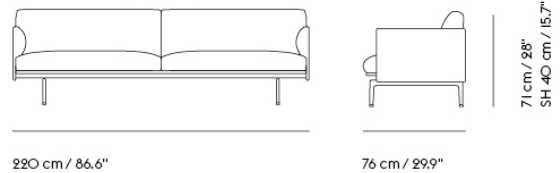

OUTLINE STUDIO SOFA / 220 CM / 86.6" - BLACK BASE

Shipper Colli	1
Gross Weight (kg)	83
Net Weight (kg)	66
Warranty Period	10 years

Item No.	Color	Contract Price	Lead Time
Made-To-Order			
69208	Remix - All Colors	SEK 28.375,70	6 weeks
69210	Canvas - All Colors	SEK 33.535,70	6 weeks
69209	Clara - All Colors	SEK 33.535,70	6 weeks
91382	Colline - All Colors	SEK 33.535,70	6 weeks
69202	Fiord - All Colors	SEK 33.535,70	6 weeks
69205	Steelcut - All Colors	SEK 33.535,70	6 weeks
69204	Steelcut Trio - All Colors	SEK 33.535,70	6 weeks
69206	Hallingdal - All Colors	SEK 35.255,70	6 weeks
69221	Balder - All Colors	SEK 36.975,70	6 weeks
85728	Beck - All Colors	SEK 36.975,70	8 weeks
68373	Clay - All Colors	SEK 36.975,70	6 weeks
69211	Divina - All Colors	SEK 36.975,70	6 weeks
69212	Divina MD - All Colors	SEK 36.975,70	6 weeks
69213	Divina Melange - All Colors	SEK 36.975,70	6 weeks
76244	Ecriture - All Colors	SEK 36.975,70	6 weeks
97556	Hearth - All Colors	SEK 36.975,70	8 weeks
91513	Planum - All Colors	SEK 36.975,70	6 weeks
69222	Twill Weave - All Colors	SEK 36.975,70	6 weeks
69220	Vidar - All Colors	SEK 36.975,70	6 weeks
Extras			
83061	Leather care set for Refine Leather	SEK 172,00	-