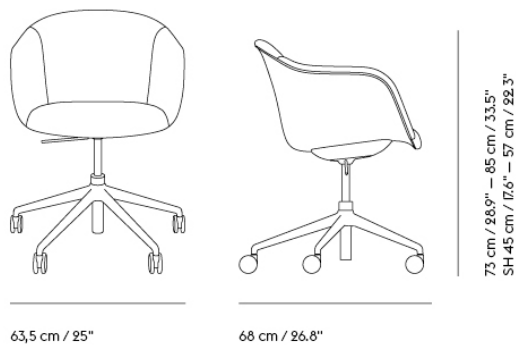

FIBER SOFT ARMCHAIR SWIVEL BASE W. GAS LIFT, CASTORS AND TILT

Shipper Colli	1
Gross Weight (kg)	18.78
Net Weight (kg)	15.28
Base color options	Anthracite Black or Grey
Warranty Period	10 years

Item No.	Color	Contract Price	Lead Time
Made-To-Order			
16369	Remix - All Colors	SEK 9.455,70	4 weeks
16374	Canvas - All Colors	SEK 10.745,70	4 weeks
16373	Clara - All Colors	SEK 10.745,70	4 weeks
16580	Fiord - All Colors	SEK 10.745,70	4 weeks
16592	Hero - All Colors	SEK 10.745,70	4 weeks
16381	Re-wool - All Colors	SEK 10.745,70	4 weeks
16253	Sabi - All Colors	SEK 10.745,70	4 weeks
16371	Steelcut - All Colors	SEK 10.745,70	4 weeks
16372	Steelcut Trio - All Colors	SEK 10.745,70	4 weeks
16380	Balder - All Colors	SEK 11.605,70	4 weeks
13794	Beck - All Colors	SEK 11.605,70	6 weeks
16370	Clay - All Colors	SEK 11.605,70	4 weeks
16376	Divina - All Colors	SEK 11.605,70	4 weeks
16377	Divina MD - All Colors	SEK 11.605,70	4 weeks
16378	Divina Melange - All Colors	SEK 11.605,70	4 weeks
16568	Ecriture - All Colors	SEK 11.605,70	4 weeks
16375	Hallingdal - All Colors	SEK 11.605,70	4 weeks
14552	Hearth - All Colors	SEK 11.605,70	6 weeks
16261	Planum - All Colors	SEK 11.605,70	4 weeks
16379	Twill Weave - All Colors	SEK 11.605,70	4 weeks
16576	Vidar - All Colors	SEK 11.605,70	4 weeks