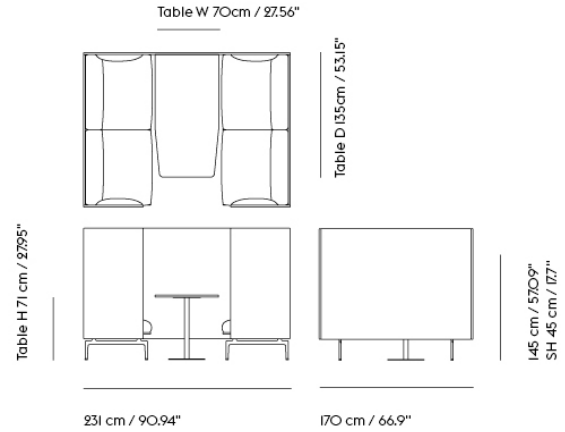

OUTLINE HIGHBACK CABIN W. TABLE I20 / 2-SEATER - BLACK BASE - SH: 45 CM / 17.7"

Shipper Colli	5
Gross Weight (kg)	159.5
Net Weight (kg)	114
Warranty Period	10 years

Item No.	Color	Contract Price	Lead Time
Made-To-Order			
80887	Remix - All Colors	SEK 88.575,70	6 weeks
80959	Canvas - All Colors	SEK 100.615,70	6 weeks
80923	Clara - All Colors	SEK 100.615,70	6 weeks
81257	Colline - All Colors	SEK 100.615,70	6 weeks
80671	Fiord - All Colors	SEK 100.615,70	6 weeks
80779	Steelcut - All Colors	SEK 100.615,70	6 weeks
80743	Steelcut Trio - All Colors	SEK 100.615,70	6 weeks
80815	Hallingdal - All Colors	SEK 106.205,70	6 weeks
80599	Balder - All Colors	SEK 108.785,70	6 weeks
85669	Beck - All Colors	SEK 108.785,70	8 weeks
81211	Clay - All Colors	SEK 108.785,70	6 weeks
80995	Divina - All Colors	SEK 108.785,70	6 weeks
81031	Divina MD - All Colors	SEK 108.785,70	6 weeks
81067	Divina Melange - All Colors	SEK 108.785,70	6 weeks
76177	Ecriture - All Colors	SEK 108.785,70	6 weeks
97669	Hearth - All Colors	SEK 108.785,70	8 weeks
81275	Planum - All Colors	SEK 108.785,70	6 weeks
80635	Twill Weave - All Colors	SEK 108.785,70	6 weeks
81175	Vidar - All Colors	SEK 108.785,70	6 weeks
Extras			
83061	Leather care set for Refine Leather	SEK 172,00	-