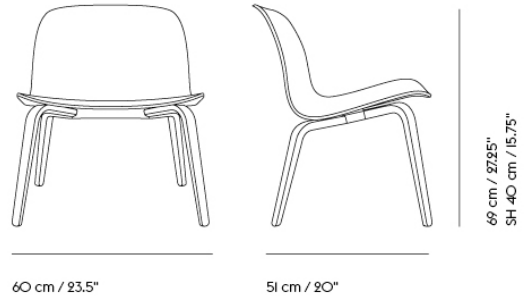

Shipper Colli	1
Gross Weight (kg)	11.5
Net Weight (kg)	9.224
Base color options	Black, Dusty Green, Grey or Oak
Warranty Period	5 years

Item No.	Color	Contract Price	Lead Time
Ready-To-Ship			
32582	Black/Black	SEK 4.295,70	-
32584	Dusty Green/Dusty Green	SEK 4.295,70	-
32583	Grey/Grey	SEK 4.295,70	-
32581	Oak/Oak	SEK 4.295,70	-
21647-OAK_991	Fiord 991/Oak ***	SEK 6.578,10	-
21646-GREY_108	Re-wool 108/ Grey ***	SEK 6.578,10	-
Made-To-Order			
21674	Remix - All Colors	SEK 5.890,10	7 weeks
21681	Canvas - All Colors	SEK 6.578,10	7 weeks
21680	Clara - All Colors	SEK 6.578,10	7 weeks
70380	Colline - All Colors	SEK 6.578,10	7 weeks
21647	Fiord - All Colors	SEK 6.578,10	7 weeks
21646	Re-wool - All Colors	SEK 6.578,10	7 weeks
70379	Sabi - All Colors	SEK 6.578,10	7 weeks
21648	Steelcut - All Colors	SEK 6.578,10	7 weeks
21649	Steelcut Trio - All Colors	SEK 6.578,10	7 weeks
21673	Hallingdal - All Colors	SEK 7.047,70	7 weeks
21645	Balder - All Colors	SEK 7.305,70	7 weeks
18807	Beck - All Colors	SEK 7.305,70	9 weeks
69142	Clay - All Colors	SEK 7.305,70	7 weeks
21672	Divina - All Colors	SEK 7.305,70	7 weeks