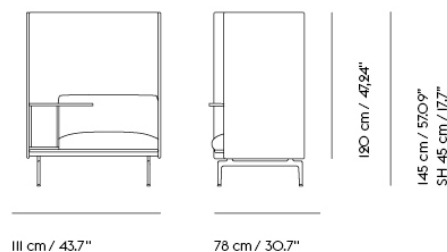

OUTLINE HIGHBACK WORK 120 / LEFT - POLISHED ALUMINUM BASE - SH: 45 CM / 17.7"

Shipper Colli	1
Gross Weight (kg)	38
Net Weight (kg)	28
Please note	That this product features a table on the left-hand side when facing the product from the front.
Warranty Period	5 years

Item No.	Color	Contract Price	Lead Time
Made-To-Order			
75366	Remix - All Colors	SEK 41.705,70	6 weeks
75446	Canvas - All Colors	SEK 46.005,70	6 weeks
75406	Clara - All Colors	SEK 46.005,70	6 weeks
75770	Colline - All Colors	SEK 46.005,70	6 weeks
75126	Fiord - All Colors	SEK 46.005,70	6 weeks
75246	Steelcut - All Colors	SEK 46.005,70	6 weeks
75206	Steelcut Trio - All Colors	SEK 46.005,70	6 weeks
75286	Hallingdal - All Colors	SEK 47.725,70	6 weeks
75046	Balder - All Colors	SEK 48.585,70	6 weeks
85616	Beck - All Colors	SEK 48.585,70	8 weeks
75726	Clay - All Colors	SEK 48.585,70	6 weeks
75486	Divina - All Colors	SEK 48.585,70	6 weeks
75526	Divina MD - All Colors	SEK 48.585,70	6 weeks
75566	Divina Melange - All Colors	SEK 48.585,70	6 weeks
76124	Ecriture - All Colors	SEK 48.585,70	6 weeks
97642	Hearth - All Colors	SEK 48.585,70	8 weeks
75790	Planum - All Colors	SEK 48.585,70	6 weeks
75086	Twill Weave - All Colors	SEK 48.585,70	6 weeks
75686	Vidar - All Colors	SEK 48.585,70	6 weeks

Extras

83061	Leather care set for Refine Leather	SEK 172,00	-