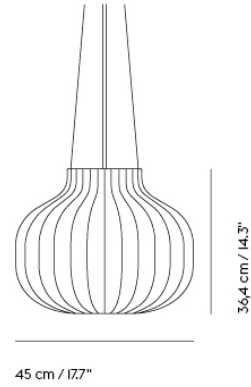

STRAND PENDANT LAMP / CLOSED Ø 45 CM / 17.7"

Shipper Colli 1
Gross Weight (kg) 4.29
Net Weight (kg) 2.1
Bulb included No
Warranty Period 5 years

Item No.	Color	Contract Price	Lead Time
Ready-To-Ship			
22368	White - Closed	SEK 5.202,10	-