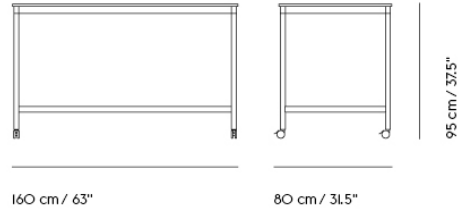

BASE HIGH TABLE / WITH CASTORS / 160 X 80 H: 95 CM / 63 X 31.5 H: 37.4"

Shipper Colli	2
Gross Weight (kg)	35.4
Net Weight (kg)	29.67
Base color options	Black or White
Warranty Period	10 years

Item No.	Color	Contract Price	Lead Time
Made-To-Order			
64311	Black Laminate/Plywood/Black	SEK 18.055,70	8 weeks
64375	Black Laminate/Plywood/White	SEK 18.055,70	8 weeks
64351	White Laminate/Plywood/Black	SEK 18.055,70	8 weeks
64414	White Laminate/Plywood/White	SEK 18.055,70	8 weeks
64327	Black Nanolaminat/Plywood/Black	SEK 21.495,70	8 weeks
64391	Black Nanolaminat/Plywood/White	SEK 21.495,70	8 weeks
64359	White Nanolaminat/Plywood/Black	SEK 21.495,70	8 weeks
64423	White Nanolaminat/Plywood/White	SEK 21.495,70	8 weeks
64335	Lacquered Oak Veneer/Plywood/Black	SEK 20.205,70	8 weeks
64399	Lacquered Oak Veneer/Plywood/White	SEK 20.205,70	8 weeks
64318	Black Linoleum/Plywood/Black	SEK 19.775,70	8 weeks
64382	Black Linoleum/Plywood/White	SEK 19.775,70	8 weeks