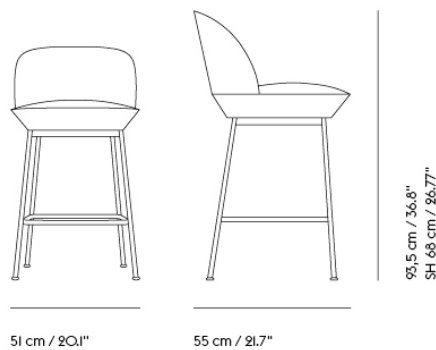

Shipper Colli	1
Gross Weight (kg)	10
Net Weight (kg)	8
Base color options	Chrome or Anthracite Black
Warranty Period	10 years

Item No.	Color	Contract Price	Lead Time
Made-To-Order			
14607	Clara - All Colors	SEK 7.305,70	4 weeks
30146	Colline - All Colors	SEK 7.305,70	4 weeks
14606	Fiord - All Colors	SEK 7.305,70	4 weeks
19507	Re-wool - All Colors	SEK 7.305,70	4 weeks
19487	Sabi - All Colors	SEK 7.305,70	4 weeks
14601	Steelcut - All Colors	SEK 7.305,70	4 weeks
14602	Steelcut Trio - All Colors	SEK 7.305,70	4 weeks
14603	Hallingdal - All Colors	SEK 7.993,70	4 weeks
14613	Still - All Colors	SEK 7.993,70	4 weeks
16683	Beck - All Colors	SEK 8.079,70	6 weeks
14634	Clay - All Colors	SEK 8.079,70	4 weeks
14604	Divina - All Colors	SEK 8.079,70	4 weeks
14609	Divina MD - All Colors	SEK 8.079,70	4 weeks
14610	Divina Melange - All Colors	SEK 8.079,70	4 weeks
59864	Ecriture - All Colors	SEK 8.079,70	4 weeks
16703	Hearth - All Colors	SEK 8.079,70	6 weeks
19527	Planum - All Colors	SEK 8.079,70	4 weeks
14619	Twill Weave - All Colors	SEK 8.079,70	4 weeks
14621	Vidar - All Colors	SEK 8.079,70	4 weeks

Extras