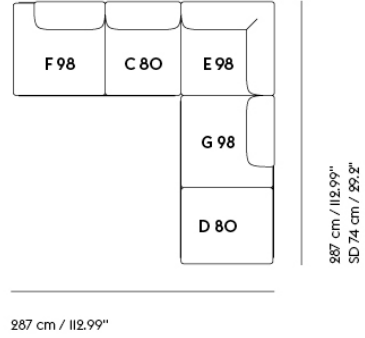

IN SITU MODULAR SOFA / CORNER - CONFIGURATION 4

Shipper Colli IO
Gross Weight (kg) 221.3
Net Weight (kg) 171.7
Warranty Period 10 years

Item No.	Color	Contract Price	Lead Time
Ready-To-Ship			
41924	Frame and Module - Clay 12/Black	SEK 73.955,70	-
99835	Frame and Module - Ecriture 240/Black	SEK 73.955,70	-
Extras			
83061	Leather care set for Refine Leather	SEK 172,00	-