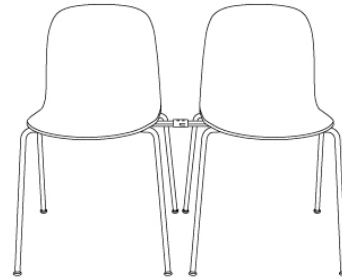

VISU CHAIR TUBE BASE W. LINKING DEVICE

L 28 cm / 11 in.
W 6 cm / 2.4 in.

Shipper Colli	1
Gross Weight (kg)	13.5
Net Weight (kg)	5.75
Base color options	Black, Chrome or Grey
Stacking information	Stacking on Trolley: 15. Stacking on floor: 8
Warranty Period	5 years

Item No.	Color	Contract Price	Lead Time
Made-To-Order			
32530	Black - W. Linking Device	SEK 2.833,70	7 weeks
32936	Black/Chrome - W. Linking Device	SEK 2.880,10	7 weeks
32934	Grey - W. Linking Device	SEK 2.880,10	7 weeks
32932	Oak/Chrome - W. Linking Device	SEK 2.880,10	7 weeks
32901	Remix - All Colors	SEK 3.998,10	7 weeks
32895	Canvas - All Colors	SEK 4.256,10	7 weeks
32894	Clara - All Colors	SEK 4.256,10	7 weeks
32941	Colline - All Colors	SEK 4.256,10	7 weeks
32911	Fiord - All Colors	SEK 4.256,10	7 weeks
32942	Re-wool - All Colors	SEK 4.256,10	7 weeks
32940	Sabi - All Colors	SEK 4.256,10	7 weeks
32902	Steelcut - All Colors	SEK 4.256,10	7 weeks
32903	Steelcut Trio - All Colors	SEK 4.256,10	7 weeks
32900	Hallingdal - All Colors	SEK 4.725,70	7 weeks
32909	Balder - All Colors	SEK 4.944,10	7 weeks
18826	Beck - All Colors	SEK 4.944,10	9 weeks
32937	Clay - All Colors	SEK 4.944,10	7 weeks
32899	Divina - All Colors	SEK 4.944,10	7 weeks
32897	Divina MD - All Colors	SEK 4.944,10	7 weeks
32898	Divina Melange - All Colors	SEK 4.944,10	7 weeks
32915	Ecriture - All Colors	SEK 4.944,10	7 weeks