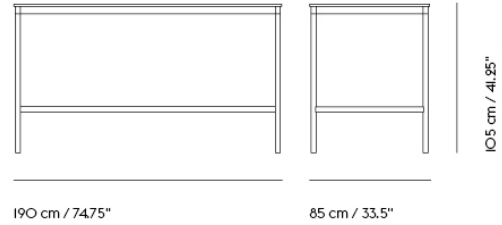

BASE HIGH TABLE / 190 X 85 H: 105 CM / 74.8 X 33.5 H: 41.3"

Shipper Colli	2
Gross Weight (kg)	47
Net Weight (kg)	40.25
Base color options	Black or White
Warranty Period	10 years

Item No.	Color	Contract Price	Lead Time
Ready-To-Ship			
62066	White Laminate/Plywood/Black	SEK 17.625,70	-
62065	White Laminate/Plywood/White	SEK 17.625,70	-
64777	Lacquered Oak Veneer/Plywood/Black	SEK 21.495,70	-
64776	Lacquered Oak Veneer/Plywood/White	SEK 21.495,70	-
62070	Black Linoleum/Plywood/Black	SEK 19.345,70	-
62069	Black Linoleum/Plywood/White	SEK 19.345,70	-
Made-To-Order			
62068	Black Laminate/Plywood/Black	SEK 17.625,70	8 weeks
62067	Black Laminate/Plywood/White	SEK 17.625,70	8 weeks
62076	Black Nanolaminat/Plywood/Black	SEK 22.785,70	8 weeks
62075	Black Nanolaminat/Plywood/White	SEK 22.785,70	8 weeks
62074	White Nanolaminat/Plywood/Black	SEK 22.785,70	8 weeks
62073	White Nanolaminat/Plywood/White	SEK 22.785,70	8 weeks
Extras			
70721	Adjustable Feet for Base Table - Set of 4		-