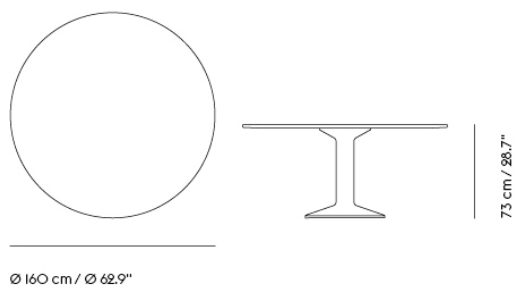

Shipper Colli	2
Gross Weight (kg)	96.98
Net Weight (kg)	74.217
Please note	Other color combinations are available upon request
Warranty Period	10 years

Item No.	Color	Contract Price	Lead Time
Ready-To-Ship			
32824	Black Linoleum/Black	SEK 36.975,70	-
32835	Dark Red Linoleum/Dark Red	SEK 36.975,70	-
32827	Dark Oiled Oak/Black	SEK 42.995,70	-
32829	Dark Oiled Oak/Dark Red	SEK 42.995,70	-
32828	Dark Oiled Oak/Grey	SEK 42.995,70	-
32830	Oiled Oak/Black	SEK 42.995,70	-
32832	Oiled Oak/Dark Red	SEK 42.995,70	-
32831	Oiled Oak/Grey	SEK 42.995,70	-
Extras			
70724-BLCK	Midst Table - Screw kit - Black		-
70724-GREY	Midst Table - Screw kit - Grey		-