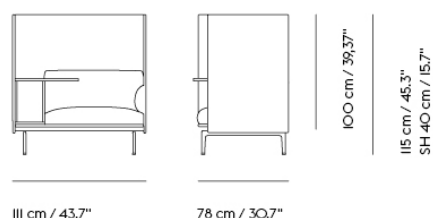

OUTLINE HIGHBACK WORK 100 / LEFT - BLACK BASE

Shipper Colli	1
Gross Weight (kg)	83
Net Weight (kg)	74
Please note	That this product features a table on the left-hand side when facing the product from the front.
Warranty Period	5 years

Item No.	Color	Contract Price	Lead Time
Made-To-Order			
28615	Remix - All Colors	SEK 38.265,70	6 weeks
28619	Canvas - All Colors	SEK 42.135,70	6 weeks
28617	Clara - All Colors	SEK 42.135,70	6 weeks
91346	Colline - All Colors	SEK 42.135,70	6 weeks
28603	Fiord - All Colors	SEK 42.135,70	6 weeks
28609	Steelcut - All Colors	SEK 42.135,70	6 weeks
28607	Steelcut Trio - All Colors	SEK 42.135,70	6 weeks
28611	Hallingdal - All Colors	SEK 45.145,70	6 weeks
28641	Balder - All Colors	SEK 46.435,70	6 weeks
85692	Beck - All Colors	SEK 46.435,70	8 weeks
68355	Clay - All Colors	SEK 46.435,70	6 weeks
28621	Divina - All Colors	SEK 46.435,70	6 weeks
28623	Divina MD - All Colors	SEK 46.435,70	6 weeks
28625	Divina Melange - All Colors	SEK 46.435,70	6 weeks
76208	Ecriture - All Colors	SEK 46.435,70	6 weeks
97524	Hearth - All Colors	SEK 46.435,70	8 weeks
91477	Planum - All Colors	SEK 46.435,70	6 weeks
28643	Twill Weave - All Colors	SEK 46.435,70	6 weeks
28639	Vidar - All Colors	SEK 46.435,70	6 weeks

Extras

83061	Leather care set for Refine Leather	SEK 172,00	-