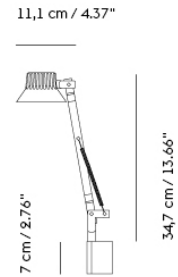

- Shipper Colli 2
- Gross Weight (kg) 0.84
- Net Weight (kg) 0.56
- Bulb included Dimmable, integrated, and non-user replaceable LED
- Warranty period 5 years

Item No.	Color	Contract Price	Lead Time
Ready-To-Ship			
14388	Black	SEK 3.263,70	-
14400	Brown Green	SEK 3.263,70	-