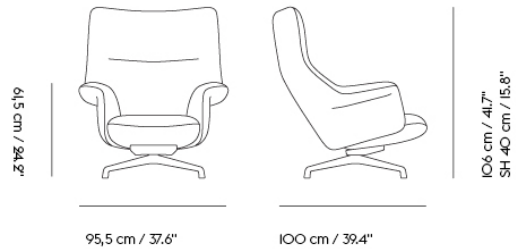

DOZE LOUNGE CHAIR HIGH BACK SWIVEL BASE

Shipper Colli	1
Gross Weight (kg)	45
Net Weight (kg)	40
Base color options	Anthracite Black, Grey or Polished Aluminum
Warranty Period	10 years

Item No.	Color	Contract Price	Lead Time
Made-To-Order			
10831	Clara - All Colors	SEK 23.215,70	4 weeks
10878	Colline - All Colors	SEK 23.215,70	4 weeks
10830	Fiord - All Colors	SEK 23.215,70	4 weeks
10872	Re-wool - All Colors	SEK 23.215,70	4 weeks
10874	Sabi - All Colors	SEK 23.215,70	4 weeks
10828	Steelcut - All Colors	SEK 23.215,70	4 weeks
10829	Steelcut Trio - All Colors	SEK 23.215,70	4 weeks
10833	Hallingdal - All Colors	SEK 24.505,70	4 weeks
10838	Still - All Colors	SEK 24.505,70	4 weeks
10840	Balder - All Colors	SEK 26.225,70	4 weeks
16623	Beck - All Colors	SEK 26.225,70	6 weeks
10870	Clay - All Colors	SEK 26.225,70	4 weeks
10834	Divina - All Colors	SEK 26.225,70	4 weeks
10835	Divina MD - All Colors	SEK 26.225,70	4 weeks
10836	Divina Melange - All Colors	SEK 26.225,70	4 weeks
10933	Ecriture - All Colors	SEK 26.225,70	4 weeks
16631	Hearth - All Colors	SEK 26.225,70	6 weeks
10876	Planum - All Colors	SEK 26.225,70	4 weeks
10837	Twill Weave - All Colors	SEK 26.225,70	4 weeks
10839	Vidar - All Colors	SEK 26.225,70	4 weeks

Extras

VARIANTS MARKED WITH *** WILL BE MADE-TO-ORDER OR DISCONTINUED
WHEN OUT OF STOCK
FOR MORE INFORMATION VISIT MUUTO.COM

MUUTO