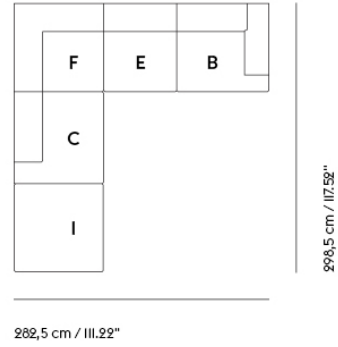

CONNECT SOFT MODULAR SOFA / CORNER - CONFIGURATION I

Shipper Colli 5
Gross Weight (kg) 224.09
Net Weight (kg) 169.99
Warranty Period 10 years

Item No.	Color	Contract Price	Lead Time
Ready-To-Ship			
96030	Re-wool I28	SEK 73.525,70	-
96031	Clay I2	SEK 81.695,70	-
Extras			
83061	Leather care set for Refine Leather	SEK 172,00	-