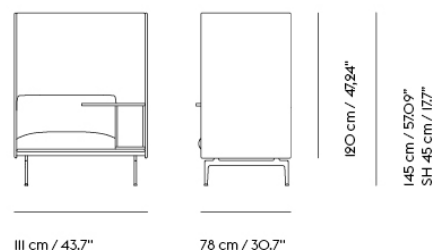

OUTLINE HIGHBACK WORK 120 / RIGHT - POLISHED ALUMINUM BASE - SH: 45 CM / 17.7"

Shipper Colli	1
Gross Weight (kg)	38
Net Weight (kg)	28
Please note	That this product features a table on the right-hand side when facing the product from the front.
Warranty Period	5 years

Item No.	Color	Contract Price	Lead Time
Made-To-Order			
75367	Remix - All Colors	SEK 41.705,70	6 weeks
75447	Canvas - All Colors	SEK 46.005,70	6 weeks
75407	Clara - All Colors	SEK 46.005,70	6 weeks
75771	Colline - All Colors	SEK 46.005,70	6 weeks
75127	Fiord - All Colors	SEK 46.005,70	6 weeks
75247	Steelcut - All Colors	SEK 46.005,70	6 weeks
75207	Steelcut Trio - All Colors	SEK 46.005,70	6 weeks
75287	Hallingdal - All Colors	SEK 47.725,70	6 weeks
75047	Balder - All Colors	SEK 48.585,70	6 weeks
85617	Beck - All Colors	SEK 48.585,70	8 weeks
75727	Clay - All Colors	SEK 48.585,70	6 weeks
75487	Divina - All Colors	SEK 48.585,70	6 weeks
75527	Divina MD - All Colors	SEK 48.585,70	6 weeks
75567	Divina Melange - All Colors	SEK 48.585,70	6 weeks
76125	Ecriture - All Colors	SEK 48.585,70	6 weeks
97643	Hearth - All Colors	SEK 48.585,70	8 weeks
75791	Planum - All Colors	SEK 48.585,70	6 weeks
75087	Twill Weave - All Colors	SEK 48.585,70	6 weeks
75687	Vidar - All Colors	SEK 48.585,70	6 weeks

Extras

83061	Leather care set for Refine Leather	SEK 172,00	-