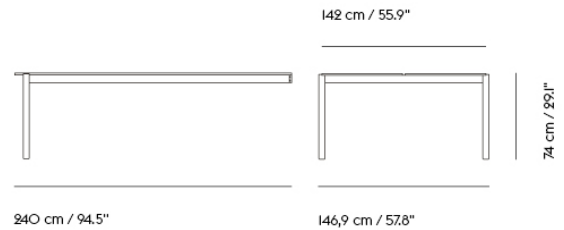

LINEAR SYSTEM END MODULE / 142 X 240 CM / 55.9 X 94.5"

Shipper Colli	2
Gross Weight (kg)	70.756
Net Weight (kg)	61.41
Warranty Period	5 years

Item No.	Color	Contract Price	Lead Time
Ready-To-Ship			
59974	White Laminate/White ABS/Oak ***	SEK 21.495,70	-
50218	Black Nanolaminate/Black ABS/Black	SEK 24.505,70	-
59978	Black Nanolaminate/Black ABS/Oak	SEK 24.505,70	-
59973	Oak Veneer/Oak	SEK 21.495,70	-
50227	Black Lacquered Ash Veneer/Black	SEK 21.495,70	-