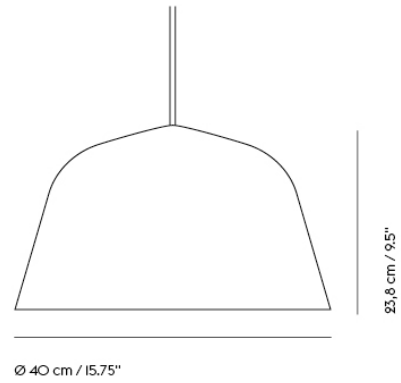

AMBIT PENDANT LAMP / Ø 40 CM / 15.75"

Shipper Colli	1
Gross Weight (kg)	2.9002
Net Weight (kg)	1.53
Bulb included	No
Warranty Period	5 years

Item No.	Color	Contract Price	Lead Time
Ready-To-Ship			
26024	Black	SEK 3.482,10	-
26023	Dusty Green	SEK 3.482,10	-
26021	Grey	SEK 3.482,10	-
26028	Light Blue	SEK 3.482,10	-
26025	Rose	SEK 3.482,10	-
26027	Taupe	SEK 3.482,10	-
26022	White	SEK 3.482,10	-
Extras			
24050	Ceiling Cap - White	SEK 116,10	-