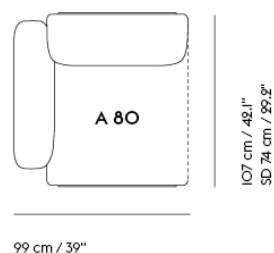

IN SITU MODULAR SOFA / LEFT ARMREST MODULE (A80)

Shipper Colli	1
Gross Weight (kg)	42.7
Net Weight (kg)	31.25
Please note	This product features an armrest on the left-hand side when facing the product from the front.
Please note	This variant is a Seating Module only and does not include a Frame Section.
Warranty Period	10 years

Item No.	Color	Contract Price	Lead Time
Ready-To-Ship			
41120-12	Clay 12	SEK 16.335,70	-
98862-240	Ecriture 240	SEK 16.335,70	-
Made-To-Order			
99033	Remix - All Colors	SEK 14.185,70	6 weeks
95550	Colline - All Colors	SEK 15.045,70	6 weeks
41138	Fiord - All Colors	SEK 15.045,70	6 weeks
95500	Re-wool - All Colors	SEK 15.045,70	6 weeks
98800	Sabi - All Colors	SEK 15.045,70	6 weeks
41147	Hallingdal - All Colors	SEK 15.905,70	6 weeks
99296	Beck - All Colors	SEK 16.335,70	8 weeks
41120	Clay - All Colors	SEK 16.335,70	6 weeks
41156	Divina - All Colors	SEK 16.335,70	6 weeks
41165	Divina MD - All Colors	SEK 16.335,70	6 weeks
41174	Divina Melange - All Colors	SEK 16.335,70	6 weeks
98862	Ecriture - All Colors	SEK 16.335,70	6 weeks
99230	Hearth - All Colors	SEK 16.335,70	8 weeks
76403	Planum - All Colors	SEK 16.335,70	6 weeks
95600	Twill Weave - All Colors	SEK 16.335,70	6 weeks
41183	Vidar - All Colors	SEK 16.335,70	6 weeks