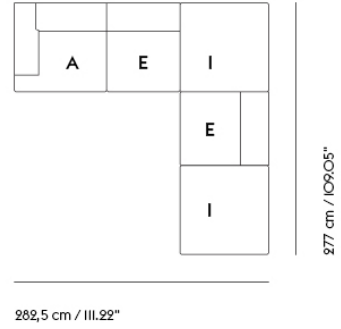

CONNECT SOFT MODULAR SOFA / CORNER - CONFIGURATION 3

Shipper Colli 5
Gross Weight (kg) 204.58
Net Weight (kg) 154.48
Warranty Period 10 years

Item No.	Color	Contract Price	Lead Time
Ready-To-Ship			
96040	Re-wool I28	SEK 66.645,70	-
96041	Clay I2	SEK 75.245,70	-
Extras			
83061	Leather care set for Refine Leather	SEK 172,00	-