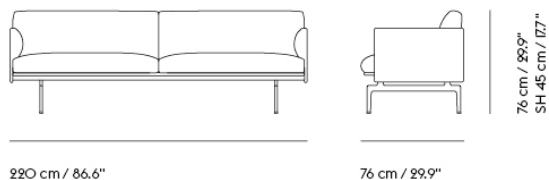

OUTLINE STUDIO SOFA / 220 CM / 86.6" - POLISHED ALUMINUM BASE - SH: 45 CM / 17.7"

Shipper Colli	1
Gross Weight (kg)	83
Net Weight (kg)	66
Warranty Period	10 years

Item No.	Color	Contract Price	Lead Time
Made-To-Order			
73569	Remix - All Colors	SEK 30.095,70	6 weeks
73571	Canvas - All Colors	SEK 35.255,70	6 weeks
73570	Clara - All Colors	SEK 35.255,70	6 weeks
91426	Colline - All Colors	SEK 35.255,70	6 weeks
73563	Fiord - All Colors	SEK 35.255,70	6 weeks
73566	Steelcut - All Colors	SEK 35.255,70	6 weeks
73565	Steelcut Trio - All Colors	SEK 35.255,70	6 weeks
73567	Hallingdal - All Colors	SEK 36.975,70	6 weeks
73582	Balder - All Colors	SEK 38.695,70	6 weeks
85770	Beck - All Colors	SEK 38.695,70	8 weeks
68364	Clay - All Colors	SEK 38.695,70	6 weeks
73572	Divina - All Colors	SEK 38.695,70	6 weeks
73573	Divina MD - All Colors	SEK 38.695,70	6 weeks
73574	Divina Melange - All Colors	SEK 38.695,70	6 weeks
76288	Ecriture - All Colors	SEK 38.695,70	6 weeks
97600	Hearth - All Colors	SEK 38.695,70	8 weeks
91557	Planum - All Colors	SEK 38.695,70	6 weeks
73583	Twill Weave - All Colors	SEK 38.695,70	6 weeks
73581	Vidar - All Colors	SEK 38.695,70	6 weeks
Extras			
83061	Leather care set for Refine Leather	SEK 172,00	-