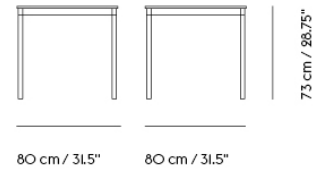

Shipper Colli	2
Gross Weight (kg)	16.4
Net Weight (kg)	11.09
Base color options	Black or White
Warranty Period	10 years

Item No.	Color	Contract Price	Lead Time
Made-To-Order			
64148	Black Laminate/Plywood/Black	SEK 9.885,70	6 weeks
64147	Black Laminate/Plywood/White	SEK 9.885,70	6 weeks
64146	White Laminate/Plywood/Black	SEK 9.885,70	6 weeks
64145	White Laminate/Plywood/White	SEK 9.885,70	6 weeks
64156	Black Nanolaminate/Plywood/Black	SEK 12.895,70	6 weeks
64155	Black Nanolaminate/Plywood/White	SEK 12.895,70	6 weeks
64154	White Nanolaminate/Plywood/Black	SEK 12.895,70	6 weeks
64153	White Nanolaminate/Plywood/White	SEK 12.895,70	6 weeks
64803	Lacquered Oak Veneer/Plywood/Black	SEK 10.315,70	6 weeks
64802	Lacquered Oak Veneer/Plywood/White	SEK 10.315,70	6 weeks
64150	Black Linoleum/Plywood/Black	SEK 9.885,70	6 weeks
64149	Black Linoleum/Plywood/White	SEK 9.885,70	6 weeks
Extras			
70721	Adjustable Feet for Base Table - Set of 4		-