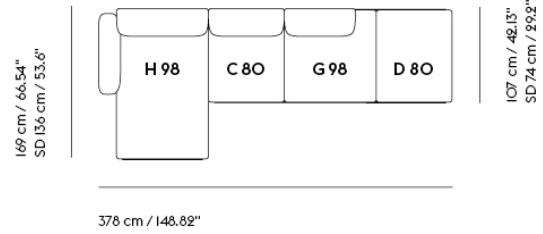

IN SITU MODULAR SOFA / 4-SEATER - CONFIGURATION 5

Shipper Colli 7
Gross Weight (kg) 193
Net Weight (kg) 146.98
Warranty Period 10 years

Item No.	Color	Contract Price	Lead Time
Ready-To-Ship			
41920	Frame and Module - Clay 12/Black	SEK 61.915,70	-
99831	Frame and Module - Ecriture 240/Black	SEK 61.915,70	-
Extras			
83061	Leather care set for Refine Leather	SEK 172,00	-