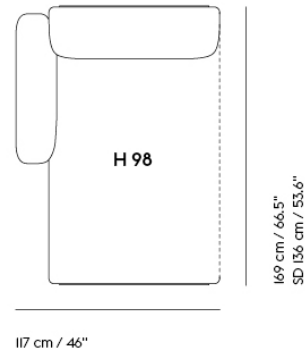

IN SITU MODULAR SOFA / LEFT ARMREST LOUNGE MODULE (H98)

Shipper Colli	1
Gross Weight (kg)	55.8
Net Weight (kg)	42.7
Please note	This product features an armrest on the left-hand side when facing the product from the front.
Please note	This variant is a Seating Module only and does not include a Frame Section.
Warranty Period	10 years

Item No.	Color	Contract Price	Lead Time
Ready-To-Ship			
41127-12	Clay 12	SEK 22.355,70	-
98869-240	Ecriture 240	SEK 22.355,70	-
Made-To-Order			
99040	Remix - All Colors	SEK 18.055,70	6 weeks
95557	Colline - All Colors	SEK 20.205,70	6 weeks
41145	Fiord - All Colors	SEK 20.205,70	6 weeks
95507	Re-wool - All Colors	SEK 20.205,70	6 weeks
98807	Sabi - All Colors	SEK 20.205,70	6 weeks
41154	Hallingdal - All Colors	SEK 21.495,70	6 weeks
99303	Beck - All Colors	SEK 22.355,70	8 weeks
41127	Clay - All Colors	SEK 22.355,70	6 weeks
41163	Divina - All Colors	SEK 22.355,70	6 weeks
41172	Divina MD - All Colors	SEK 22.355,70	6 weeks
41181	Divina Melange - All Colors	SEK 22.355,70	6 weeks
98869	Ecriture - All Colors	SEK 22.355,70	6 weeks
99237	Hearth - All Colors	SEK 22.355,70	8 weeks
76410	Planum - All Colors	SEK 22.355,70	6 weeks
95607	Twill Weave - All Colors	SEK 22.355,70	6 weeks
41190	Vidar - All Colors	SEK 22.355,70	6 weeks