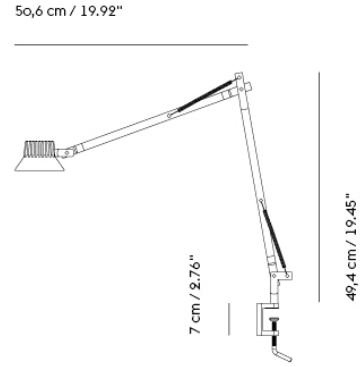

- Shipper Colli 2
- Gross Weight (kg) 1.365
- Net Weight (kg) 0.75
- Bulb included Dimmable, integrated, and non-user replaceable LED
- Warranty period 5 years

Item No.	Color	Contract Price	Lead Time
Ready-To-Ship			
14384	Black	SEK 3.482,10	-
14396	Brown Green	SEK 3.482,10	-