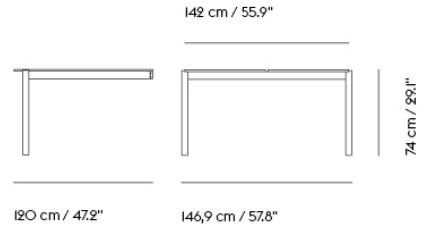

LINEAR SYSTEM END MODULE / 142 X 120 CM / 55.9 X 47.2"

Shipper Colli	2
Gross Weight (kg)	39.13
Net Weight (kg)	32.485
Warranty Period	5 years

Item No.	Color	Contract Price	Lead Time
Ready-To-Ship			
59981	White Laminate/White ABS/Oak ***	SEK 11.605,70	-
50219	Black Nanolaminate/Black ABS/Black	SEK 15.045,70	-
59985	Black Nanolaminate/Black ABS/Oak	SEK 15.045,70	-
59980	Oak Veneer/Oak	SEK 11.605,70	-
50228	Black Lacquered Ash Veneer/Black	SEK 11.605,70	-