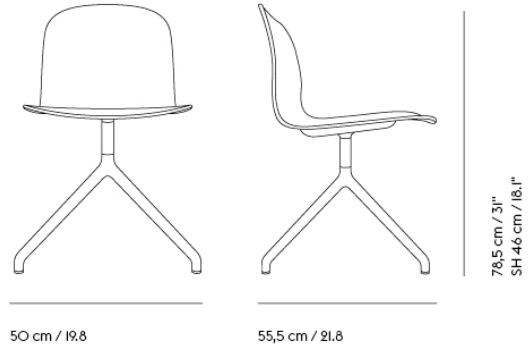

VISU WIDE CHAIR SWIVEL BASE W. RETURN

Shipper Colli	1
Gross Weight (kg)	7.8
Net Weight (kg)	5.8
Base color options	Black
Warranty Period	5 years

Item No.	Color	Contract Price	Lead Time
Made-To-Order			
21872	Black/Black	SEK 4.983,70	7 weeks
21873	Oak/Black	SEK 4.983,70	7 weeks
21860	Remix - All Colors	SEK 6.703,70	7 weeks
21868	Canvas - All Colors	SEK 7.180,10	7 weeks
21863	Clara - All Colors	SEK 7.180,10	7 weeks
70410	Colline - All Colors	SEK 7.180,10	7 weeks
18941	Fiord - All Colors	SEK 7.180,10	7 weeks
70412	Re-wool - All Colors	SEK 7.180,10	7 weeks
70409	Sabi - All Colors	SEK 7.180,10	7 weeks
21862	Steelcut - All Colors	SEK 7.180,10	7 weeks
21861	Steelcut Trio - All Colors	SEK 7.180,10	7 weeks
21864	Hallingdal - All Colors	SEK 7.524,10	7 weeks
18923	Balder - All Colors	SEK 7.735,70	7 weeks
18812	Beck - All Colors	SEK 7.735,70	9 weeks
69152	Clay - All Colors	SEK 7.735,70	7 weeks
21865	Divina - All Colors	SEK 7.735,70	7 weeks
21869	Divina MD - All Colors	SEK 7.735,70	7 weeks
21870	Divina Melange - All Colors	SEK 7.735,70	7 weeks
18979	Ecriture - All Colors	SEK 7.735,70	7 weeks
18716	Hearth - All Colors	SEK 7.735,70	9 weeks
70414	Planum - All Colors	SEK 7.735,70	7 weeks
70413	Twill Weave - All Colors	SEK 7.735,70	7 weeks