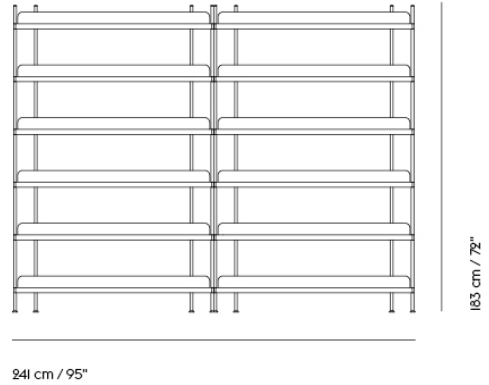

COMPILE SHELVING SYSTEM / CONFIGURATION 8

Shipper Colli 13
Gross Weight (kg) 134.03
Net Weight (kg) 109.39
Warranty Period 10 years

Item No.	Color	Contract Price	Lead Time
Ready-To-Ship			
50085	Black	SEK 31.385,70	-
50086	Grey	SEK 31.385,70	-
50087	White	SEK 31.385,70	-