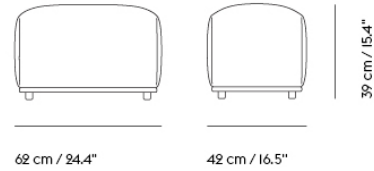

Shipper Colli I
Gross Weight (kg) 17
Net Weight (kg) 11
Warranty Period 10 years

Item No.	Color	Contract Price	Lead Time
Made-To-Order			
66061	Remix - All Colors	SEK 5.890,10	6 weeks
66068	Canvas - All Colors	SEK 6.578,10	6 weeks
66067	Clara - All Colors	SEK 6.578,10	6 weeks
66302	Colline - All Colors	SEK 6.578,10	6 weeks
66063	Fiord - All Colors	SEK 6.578,10	6 weeks
66065	Steelcut - All Colors	SEK 6.578,10	6 weeks
66064	Steelcut Trio - All Colors	SEK 6.578,10	6 weeks
66069	Hallingdal - All Colors	SEK 7.047,70	6 weeks
66502	Beck - All Colors	SEK 7.180,10	8 weeks
66312	Clay - All Colors	SEK 7.180,10	6 weeks
66070	Divina - All Colors	SEK 7.180,10	6 weeks
66071	Divina MD - All Colors	SEK 7.180,10	6 weeks
66072	Divina Melange - All Colors	SEK 7.180,10	6 weeks
76054	Ecriture - All Colors	SEK 7.180,10	6 weeks
66808	Hearth - All Colors	SEK 7.180,10	8 weeks
76300	Planum - All Colors	SEK 7.180,10	6 weeks
66322	Twill Weave - All Colors	SEK 7.180,10	6 weeks
66073	Vidar - All Colors	SEK 7.180,10	6 weeks
COM/COL & Specials			
66078	COM - Textile	SEK 6.578,10	6-12 weeks
66080	COM - Imitation Leather	SEK 7.047,70	6-12 weeks