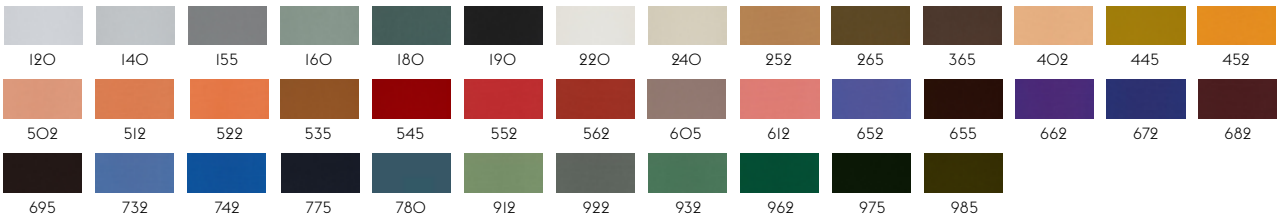

STEELCUT BY KVADRAT

Designer: Dijkmeijer & Ridolfo.

Composition: 90% new wool worsted, 10% nylon.

Durability: 80.000 Martindale / Lightfastness 5-7 (ISO I-8).

Sustainability: Complies with both EU ecolabel "The Flower" and Greenguard Gold Certification.

I10