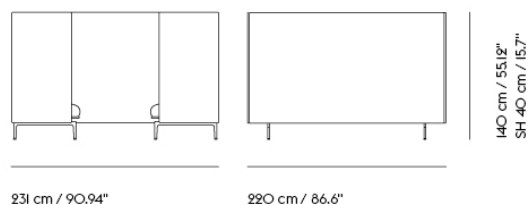

OUTLINE HIGHBACK CABIN 120 / 3-SEATER - BLACK BASE

Shipper Colli	3
Gross Weight (kg)	150
Net Weight (kg)	104.5
Warranty Period	10 years

Item No.	Color	Contract Price	Lead Time
Made-To-Order			
80871	Remix - All Colors	SEK 89.005,70	6 weeks
80943	Canvas - All Colors	SEK 102.335,70	6 weeks
80907	Clara - All Colors	SEK 102.335,70	6 weeks
81249	Colline - All Colors	SEK 102.335,70	6 weeks
80655	Fiord - All Colors	SEK 102.335,70	6 weeks
80763	Steelcut - All Colors	SEK 102.335,70	6 weeks
80727	Steelcut Trio - All Colors	SEK 102.335,70	6 weeks
80799	Hallingdal - All Colors	SEK 108.785,70	6 weeks
80583	Balder - All Colors	SEK 110.935,70	6 weeks
85661	Beck - All Colors	SEK 110.935,70	8 weeks
81195	Clay - All Colors	SEK 110.935,70	6 weeks
80979	Divina - All Colors	SEK 110.935,70	6 weeks
81015	Divina MD - All Colors	SEK 110.935,70	6 weeks
81051	Divina Melange - All Colors	SEK 110.935,70	6 weeks
76169	Ecriture - All Colors	SEK 110.935,70	6 weeks
97653	Hearth - All Colors	SEK 110.935,70	8 weeks
81267	Planum - All Colors	SEK 110.935,70	6 weeks
80619	Twill Weave - All Colors	SEK 110.935,70	6 weeks
81159	Vidar - All Colors	SEK 110.935,70	6 weeks
Extras			
83061	Leather care set for Refine Leather	SEK 172,00	-