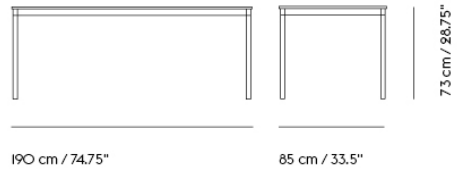

BASE TABLE / 190 X 85 CM / 74.8 X 33.5"

Shipper Colli	2
Gross Weight (kg)	33.9
Net Weight (kg)	28.09
Base color options	Black or White
Warranty Period	10 years

Item No.	Color	Contract Price	Lead Time
Ready-To-Ship			
64026	White Laminate/Plywood/Black	SEK 11.605,70	-
64025	White Laminate/Plywood/White	SEK 11.605,70	-
64791	Lacquered Oak Veneer/Plywood/Black	SEK 15.905,70	-
64790	Lacquered Oak Veneer/Plywood/White	SEK 15.905,70	-
64030	Black Linoleum/Plywood/Black	SEK 13.325,70	-
64029	Black Linoleum/Plywood/White	SEK 13.325,70	-
Made-To-Order			
64028	Black Laminate/Plywood/Black	SEK 11.605,70	6 weeks
64027	Black Laminate/Plywood/White	SEK 11.605,70	6 weeks
64036	Black Nanolaminat/Plywood/Black	SEK 16.765,70	6 weeks
64035	Black Nanolaminat/Plywood/White	SEK 16.765,70	6 weeks
64034	White Nanolaminat/Plywood/Black	SEK 16.765,70	6 weeks
64033	White Nanolaminat/Plywood/White	SEK 16.765,70	6 weeks
Extras			
70721	Adjustable Feet for Base Table - Set of 4		-