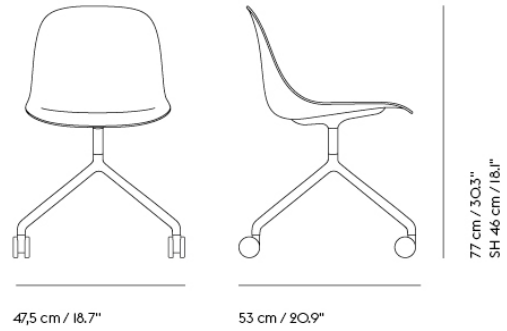

FIBER SIDE CHAIR SWIVEL BASE W. CASTORS

Shipper Colli	1
Gross Weight (kg)	10.3
Net Weight (kg)	9.8
Base color options	Anthracite Black, Dusty Green. Grey or Polished Aluminum with black castors. White with White castors.
Warranty Period	10 years

Item No.	Color	Contract Price	Lead Time
Made-To-Order			
59001	Black/Anthracite Black (Recycled Plastic)	SEK 3.951,70	3 weeks
59003	Dusty Green/Dusty Green (Recycled Plastic)	SEK 3.951,70	3 weeks
59002	Grey/Grey (Recycled Plastic)	SEK 3.951,70	3 weeks
59005	Natural White/White (Recycled Plastic)	SEK 3.951,70	3 weeks
59004	Ochre/Anthracite Black (Recycled Plastic)	SEK 3.951,70	3 weeks
23370	Remix - All Colors	SEK 5.890,10	4 weeks
23378	Canvas - All Colors	SEK 6.703,70	4 weeks
23377	Clara - All Colors	SEK 6.703,70	4 weeks
59554	Fiord - All Colors	SEK 6.703,70	4 weeks
55016	Hero - All Colors	SEK 6.703,70	4 weeks
19666	Re-wool - All Colors	SEK 6.703,70	4 weeks
19554	Sabi - All Colors	SEK 6.703,70	4 weeks
23371	Steelcut - All Colors	SEK 6.703,70	4 weeks
23372	Steelcut Trio - All Colors	SEK 6.703,70	4 weeks
23373	Hallingdal - All Colors	SEK 7.391,70	4 weeks
55133	Balder - All Colors	SEK 7.524,10	4 weeks
13675	Beck - All Colors	SEK 7.524,10	6 weeks
58008	Clay - All Colors	SEK 7.524,10	4 weeks
23374	Divina - All Colors	SEK 7.524,10	4 weeks
23379	Divina MD - All Colors	SEK 7.524,10	4 weeks
23380	Divina Melange - All Colors	SEK 7.524,10	4 weeks
59337	Ecriture - All Colors	SEK 7.524,10	4 weeks