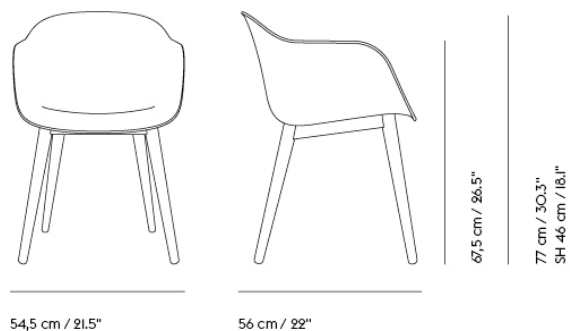

FIBER ARMCHAIR / WOOD BASE - FRONT UPHOLSTERY

Shipper Colli	1
Gross Weight (kg)	9
Net Weight (kg)	7
Base color options	Anthracite Black, Dusty Green, Grey, Oak or Stained Dark Brown
Shell Color Options	Black, Dusty Green, Grey, Natural White or Ochre
Warranty Period	10 years

Item No.	Color	Contract Price	Lead Time
Made-To-Order			
50585	Remix - Matching Shell/Base	SEK 5.546,10	4 weeks
50586	Remix - Ochre Shell/Base	SEK 5.546,10	4 weeks
57270	Remix - Shell/Stained Dark Brown Base	SEK 5.546,10	4 weeks
50587	Remix - White Shell/Base	SEK 5.546,10	4 weeks
50609	Canvas - Matching Shell/Base	SEK 6.359,70	4 weeks
50610	Canvas - Ochre Shell/Base	SEK 6.359,70	4 weeks
57278	Canvas - Shell/Stained Dark Brown Base	SEK 6.359,70	4 weeks
50611	Canvas - White Shell/Base	SEK 6.359,70	4 weeks
50606	Clara - Matching Shell/Base	SEK 6.359,70	4 weeks
50607	Clara - Ochre Shell/Base	SEK 6.359,70	4 weeks
57277	Clara - Shell/Stained Dark Brown Base	SEK 6.359,70	4 weeks
50608	Clara - White Shell/Base	SEK 6.359,70	4 weeks
59582	Fiord - Matching Shell/Base	SEK 6.359,70	4 weeks
59583	Fiord - Ochre Shell/Base	SEK 6.359,70	4 weeks
59639	Fiord - Shell/Stained Dark Brown Base	SEK 6.359,70	4 weeks
59584	Fiord - White Shell/Base	SEK 6.359,70	4 weeks
55100	Hero - Matching Shell/Base	SEK 6.359,70	4 weeks
55101	Hero - Ochre Shell/Base	SEK 6.359,70	4 weeks
57304	Hero - Shell/Stained Dark Brown Base	SEK 6.359,70	4 weeks
55102	Hero - White Shell/Base	SEK 6.359,70	4 weeks
19697	Re-wool - Matching Shell/Base	SEK 6.359,70	4 weeks