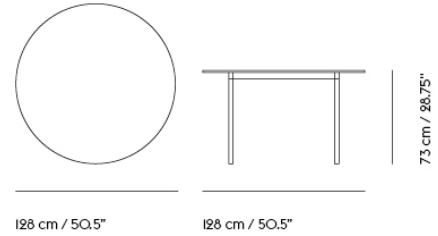

Shipper Colli	2
Gross Weight (kg)	23.5
Net Weight (kg)	18.75
Base color options	Black or White
Warranty Period	10 years

Item No.	Color	Contract Price	Lead Time
Made-To-Order			
64108	Black Laminate/Plywood/Black	SEK 10.315,70	6 weeks
64107	Black Laminate/Plywood/White	SEK 10.315,70	6 weeks
64106	White Laminate/Plywood/Black	SEK 10.315,70	6 weeks
64105	White Laminate/Plywood/White	SEK 10.315,70	6 weeks
64116	Black Nanolaminat/Plywood/Black	SEK 14.185,70	6 weeks
64115	Black Nanolaminat/Plywood/White	SEK 14.185,70	6 weeks
64114	White Nanolaminat/Plywood/Black	SEK 14.185,70	6 weeks
64113	White Nanolaminat/Plywood/White	SEK 14.185,70	6 weeks
64799	Lacquered Oak Veneer/Plywood/Black	SEK 12.895,70	6 weeks
64798	Lacquered Oak Veneer/Plywood/White	SEK 12.895,70	6 weeks
64110	Black Linoleum/Plywood/Black	SEK 12.465,70	6 weeks
64109	Black Linoleum/Plywood/White	SEK 12.465,70	6 weeks
Extras			
70721	Adjustable Feet for Base Table - Set of 4		-