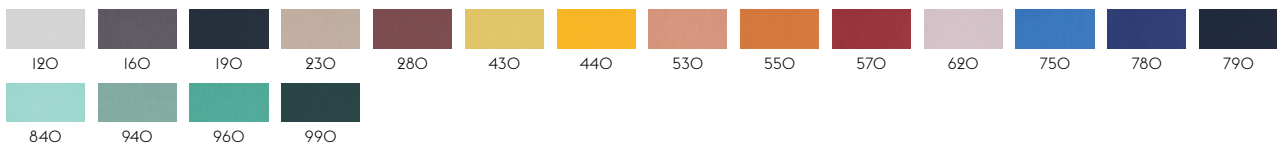

TWILL WEAVE BY KVADRAT

Designer: Jonathan Olivares.

Composition: 90% new wool (worsted), 10% nylon.

Durability: 60.000 Martindale / Lightfastness 5-7 (ISO I-8).

Sustainability: Complies with both EU ecolabel "The Flower" and Greenguard Gold Certification.

I10