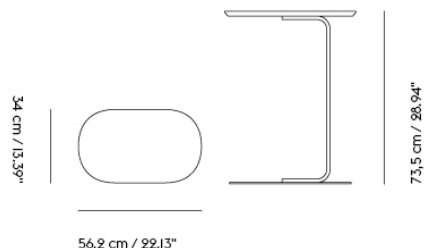

Shipper Colli	1
Gross Weight (kg)	15.65
Net Weight (kg)	14.2
Warranty Period	5 Years

Item No.	Color	Contract Price	Lead Time
Ready-To-Ship			
13987	Oak Laminate/Black	SEK 4.295,70	-
13988	Oak Laminate/Off-White	SEK 4.295,70	-
13891	Black	SEK 3.951,70	-
13892	Blue-Grey	SEK 3.951,70	-
13895	Dark Green	SEK 3.951,70	-
13890	Off-White	SEK 3.951,70	-
13896	Solid Oak/Off-White	SEK 4.295,70	-
13897	Solid Smoked Oak/Black	SEK 4.295,70	-