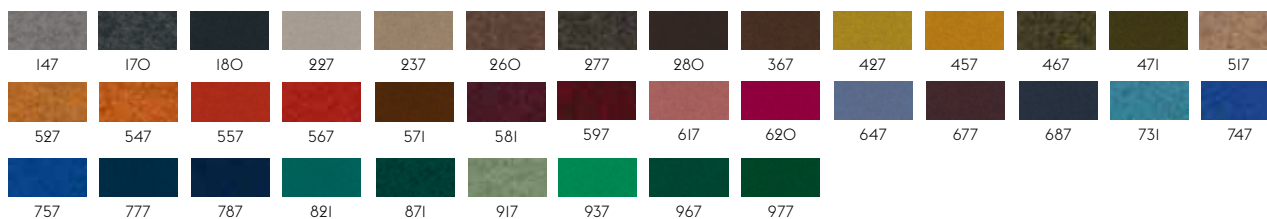

DIVINA MELANGE BY KVADRAT

Designer: Finn Sködt.

Composition: 100% new wool.

Durability: 45.000 Martindale / Lightfastness 6-7.

Sustainability: Complies with both EU ecolabel "The Flower" and Greenguard Gold Certification.

120