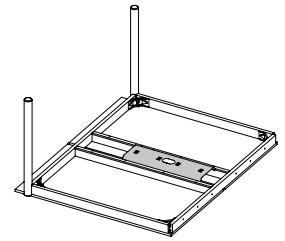

Linear System End Module – 120 cm / 47.2"

OPTION A

1. TABLES / 2. ACCESSORIES / 3. LIGHTING / 4. TABLE POWER OUTLET / 5. INTEGRATED POWER / 6. CABLE TRAY

PRICE LIST
FOR MORE INFORMATION, VISIT MUUTO.COM