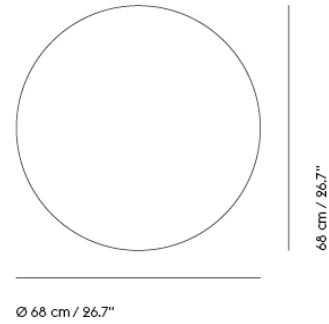

Shipper Colli	2
Gross Weight (kg)	9.893
Net Weight (kg)	6.18
Bulb included	Yes. Integrated, non-replaceable LED.
Please note	This lamp is hard-wired. A cord with inline dimmer and plug can be purchased separately.
Warranty Period	5 years

Item No.	Color	Contract Price	Lead Time
Ready-To-Ship			
22640	White/Black	SEK 9,455,70	-
22641	White/Grey	SEK 9,455,70	-
22642	White/Orange	SEK 9,455,70	-
Extras			
22695	Extra Silicone Band - Black - Ø 68 CM / 26.7"	SEK 463,50	-
22696	Extra Silicone Band - Grey - Ø 68 CM / 26.7"	SEK 463,50	-
22697	Extra Silicone Band - Orange - Ø 68 CM / 26.7"	SEK 463,50	-
22705	Add-on cord w.inline dim and plug - White - L 250 CM / 98.4"	SEK 571,90	-