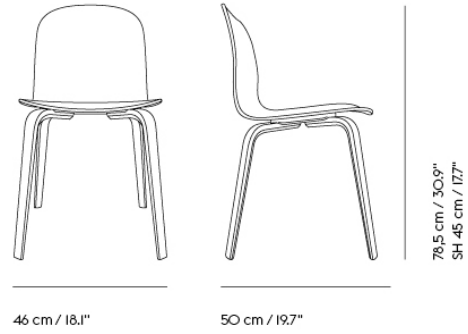

Shipper Colli	1
Gross Weight (kg)	10.2
Net Weight (kg)	4.6125
Base color options	Black, Dark Green, Dusty Green, Grey, Midnight Blue, Oak, Sand or Tan Rose
Warranty Period	5 years

Item No.	Color	Contract Price	Lead Time
Ready-To-Ship			
32552	Black/Black	SEK 3.005,70	-
32555	Dark Green/Dark Green	SEK 3.005,70	-
32554	Dusty Green/Dusty Green	SEK 3.005,70	-
32553	Grey/Grey	SEK 3.005,70	-
32557	Midnight Blue/Midnight Blue	SEK 3.005,70	-
32551	Oak/Oak	SEK 3.005,70	-
32558	Sand/Sand	SEK 3.005,70	-
32556	Tan Rose/Tan Rose	SEK 3.005,70	-
32560	White/Oak	SEK 3.005,70	-
Made-To-Order			
21622	Remix - All Colors	SEK 4.639,70	7 weeks
21627	Canvas - All Colors	SEK 5.116,10	7 weeks
21630	Clara - All Colors	SEK 5.116,10	7 weeks
70374	Colline - All Colors	SEK 5.116,10	7 weeks
18936	Fiord - All Colors	SEK 5.116,10	7 weeks
70376	Re-wool - All Colors	SEK 5.116,10	7 weeks
70373	Sabi - All Colors	SEK 5.116,10	7 weeks
21624	Steelcut - All Colors	SEK 5.116,10	7 weeks
21625	Steelcut Trio - All Colors	SEK 5.116,10	7 weeks
21621	Hallingdal - All Colors	SEK 5.460,10	7 weeks
18918	Balder - All Colors	SEK 5.671,70	7 weeks