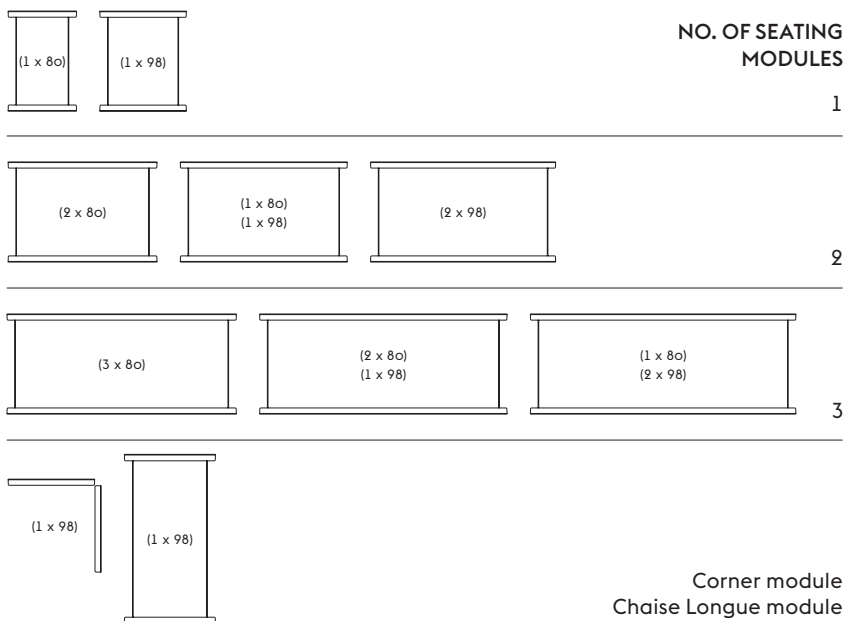

2. FRAME SECTIONS

Choose the frame section(s) that match the seating modules of the desired configuration (10 frame sections to choose from in total). We recommend using as few frame sections as possible when creating your own configuration for a clean appearance.

A Frame Corner Section must always be supported by sections in the two open directions.

A configuration with chaise longue modules H98 or I98 must be created using at least 2 sections in total.