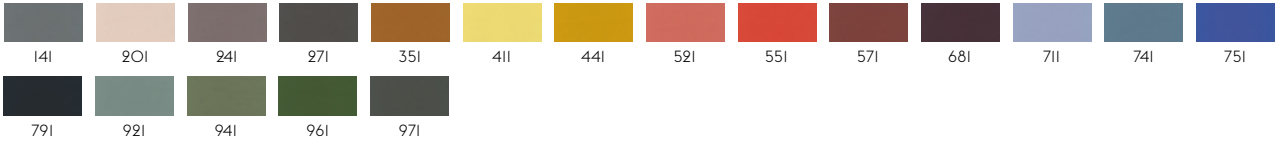

PLANUM BY KVADRAT

Designer: Raw Color.
Composition: 44% new wool, 42% polyester, 14% nylon.
Durability: 100,000 Martindale / Lightfastness 5-6 (ISO 1-8).
Sustainability: Complies with Greenguard Certification.

111