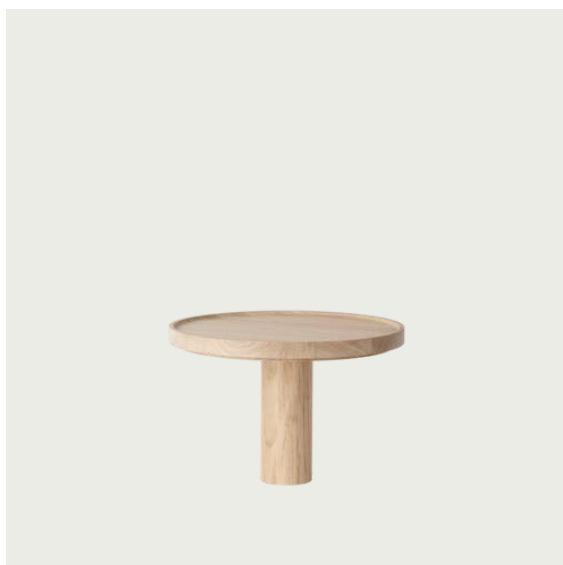

Shipper Colli	1
Gross Weight (kg)	2.805
Net Weight (kg)	0.85
Warranty Period	5 years

Item No.	Color	Contract Price	Lead Time
Ready-To-Ship			
50210	Black	SEK 1.418,10	-
39964	Oak	SEK 1.418,10	-