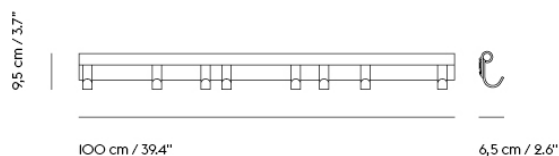

Shipper Colli 1
Gross Weight (kg) 3.3
Net Weight (kg) 2.4
Warranty Period 5 Years

Item No.	Color	Contract Price	Lead Time
Ready-To-Ship			
12393	Black	SEK 2.450,10	-
12395	Dark Green	SEK 2.450,10	-
12394	Plum	SEK 2.450,10	-
Extras			
12396	Extra Coat Hook - Black	SEK 184,90	-
12398	Extra Coat Hook - Dark Green	SEK 184,90	-
12397	Extra Coat Hook - Plum	SEK 184,90	-