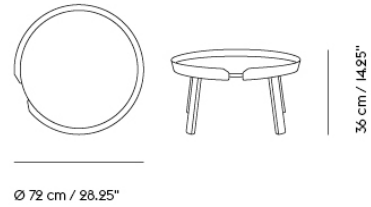

AROUND COFFEE TABLE / LARGE

Shipper Colli 1
Gross Weight (kg) 7.06
Net Weight (kg) 5.92
Warranty Period 5 years

Item No.	Color	Contract Price	Lead Time
Ready-To-Ship			
60032	Oak	SEK 6.015,70	-
60035	Anthracite	SEK 6.015,70	-
60031	Ash	SEK 6.015,70	-
60033	Black	SEK 6.015,70	-
60037	Dark Green	SEK 6.015,70	-
60036	Dusty Green	SEK 6.015,70	-
60034	Grey	SEK 6.015,70	-
60039	Stained Dark Brown	SEK 6.015,70	-
60038	White	SEK 6.015,70	-
COM/COL & Specials			
60040	Special Color	SEK 6.359,70	>MOQ: 100 8 weeks