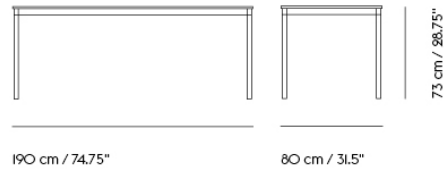

Shipper Colli	2
Gross Weight (kg)	28.8
Net Weight (kg)	22.99
Base color options	Black or White
Warranty Period	10 years

Item No.	Color	Contract Price	Lead Time
Made-To-Order			
64208	Black Laminate/Plywood/Black	SEK 10.745,70	6 weeks
64207	Black Laminate/Plywood/White	SEK 10.745,70	6 weeks
64206	White Laminate/Plywood/Black	SEK 10.745,70	6 weeks
64205	White Laminate/Plywood/White	SEK 10.745,70	6 weeks
64216	Black Nanolaminate/Plywood/Black	SEK 15.905,70	6 weeks
64215	Black Nanolaminate/Plywood/White	SEK 15.905,70	6 weeks
64214	White Nanolaminate/Plywood/Black	SEK 15.905,70	6 weeks
64213	White Nanolaminate/Plywood/White	SEK 15.905,70	6 weeks
64809	Lacquered Oak Veneer/Plywood/Black	SEK 15.905,70	6 weeks
64808	Lacquered Oak Veneer/Plywood/White	SEK 15.905,70	6 weeks
64210	Black Linoleum/Plywood/Black	SEK 13.325,70	6 weeks
64209	Black Linoleum/Plywood/White	SEK 13.325,70	6 weeks
Extras			
70721	Adjustable Feet for Base Table - Set of 4		-