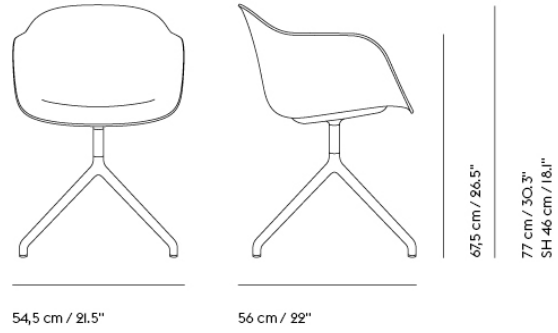

Shipper Colli	1
Gross Weight (kg)	10.3
Net Weight (kg)	9.8
Base color options	Anthracite Black, White, Grey, Dusty Green or Polished Aluminum.
Warranty Period	10 years

Item No.	Color	Contract Price	Lead Time
Made-To-Order			
58976	Black/Anthracite Black (Recycled Plastic)	SEK 3.693,70	3 weeks
58978	Dusty Green/Dusty Green (Recycled Plastic)	SEK 3.693,70	3 weeks
58977	Grey/Grey (Recycled Plastic)	SEK 3.693,70	3 weeks
58980	Natural White/White (Recycled Plastic)	SEK 3.693,70	3 weeks
58979	Ochre/Anthracite Black (Recycled Plastic)	SEK 3.693,70	3 weeks
23445	Remix - All Colors	SEK 6.015,70	4 weeks
23453	Canvas - All Colors	SEK 6.836,10	4 weeks
23452	Clara - All Colors	SEK 6.836,10	4 weeks
59555	Fiord - All Colors	SEK 6.836,10	4 weeks
55020	Hero - All Colors	SEK 6.836,10	4 weeks
19668	Re-wool - All Colors	SEK 6.836,10	4 weeks
19556	Sabi - All Colors	SEK 6.836,10	4 weeks
23446	Steelcut - All Colors	SEK 6.836,10	4 weeks
23447	Steelcut Trio - All Colors	SEK 6.836,10	4 weeks
23448	Hallingdal - All Colors	SEK 7.524,10	4 weeks
55137	Balder - All Colors	SEK 7.649,70	4 weeks
13677	Beck - All Colors	SEK 7.649,70	6 weeks
58010	Clay - All Colors	SEK 7.649,70	4 weeks
23449	Divina - All Colors	SEK 7.649,70	4 weeks
23454	Divina MD - All Colors	SEK 7.649,70	4 weeks
23455	Divina Melange - All Colors	SEK 7.649,70	4 weeks
59339	Ecriture - All Colors	SEK 7.649,70	4 weeks