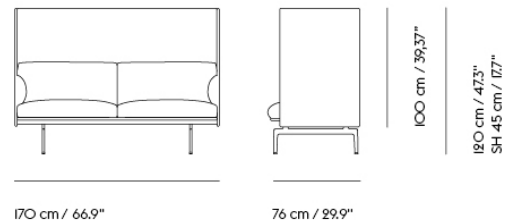

OUTLINE HIGHBACK SOFA 100 / 2-SEATER - POLISHED ALUMINUM BASE - SH: 45 CM / 17.7"

Shipper Colli	I
Gross Weight (kg)	85.84
Net Weight (kg)	71.6
Additional Information	Please note that the highback height for this product is 100 cm / 39.4"
Warranty Period	10 years

Item No.	Color	Contract Price	Lead Time
Made-To-Order			
69696	Remix - All Colors	SEK 36.975,70	6 weeks
69698	Canvas - All Colors	SEK 41.275,70	6 weeks
69697	Clara - All Colors	SEK 41.275,70	6 weeks
91404	Colline - All Colors	SEK 41.275,70	6 weeks
69690	Fiord - All Colors	SEK 41.275,70	6 weeks
69693	Steelcut - All Colors	SEK 41.275,70	6 weeks
69692	Steelcut Trio - All Colors	SEK 41.275,70	6 weeks
69694	Hallingdal - All Colors	SEK 46.005,70	6 weeks
69709	Balder - All Colors	SEK 46.865,70	6 weeks
85748	Beck - All Colors	SEK 46.865,70	8 weeks
68294	Clay - All Colors	SEK 46.865,70	6 weeks
69699	Divina - All Colors	SEK 46.865,70	6 weeks
69700	Divina MD - All Colors	SEK 46.865,70	6 weeks
69701	Divina Melange - All Colors	SEK 46.865,70	6 weeks
76266	Ecriture - All Colors	SEK 46.865,70	6 weeks
97578	Hearth - All Colors	SEK 46.865,70	8 weeks
91535	Planum - All Colors	SEK 46.865,70	6 weeks
69783	Twill Weave - All Colors	SEK 46.865,70	6 weeks
69708	Vidar - All Colors	SEK 46.865,70	6 weeks

Extras

83061	Leather care set for Refine Leather	SEK 172,00	-