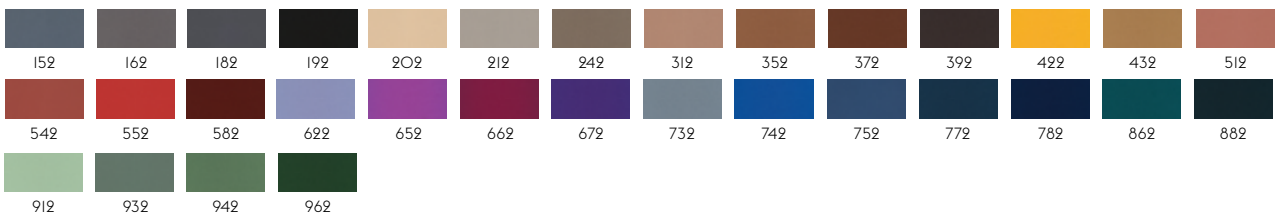

HALLINGDAL 65 BY KVADRAT

Designer: Nanna Ditzel.

Composition: 70% new wool, 30% viscose.

Durability: 100.000 Martindale / Lightfastness 6-7.

Sustainability: Complies with both EU ecolabel "The Flower" and Greenguard Gold Certification.

100

HEARTH BY MAHARAM

Composition: 32% wool, 31% acrylic, 30% cotton, 7% polyester

Durability: 60.000 Martindale / Lightfastness AATCC 16.3, 40+ hours.

Sustainability: Complies with Greenguard Gold Certification.

1

HERO BY KVADRAT

Designer: Patricia Urquiola.

Composition: 96% new wool, 4% nylon.

Durability: 45.000 Martindale / Lightfastness 5-6.

Sustainability: Complies with EU ecolabel "The Flower".

102

MANNER BY MAHARAM

Composition: 65% Post-Industrial Recycled Polyester, 35% Post-Consumer Recycled Polyester.

Durability: 300.000 double rubs Wyzenbeek / Lightfastness AATCC 16.3, 40+ hours.

Sustainability: Complies with Greenguard Gold Certification.

1

OCEAN BY ROHLEDER

Designer: Rohleder.

Composition: 74% Polyacrylic / 26% Polyester.

Durability: 30.000 Martindale / Lightfastness 5-7 (ISO 1-8).

3