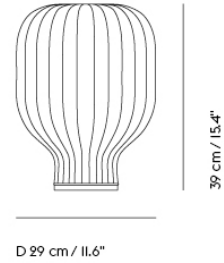

Shipper Colli 1
Net Weight (kg) 2.9
Bulb included No
Warranty Period 5 years

Item No.	Color	Contract Price	Lead Time
Ready-To-Ship			
22729	White	SEK 5.116,10	-