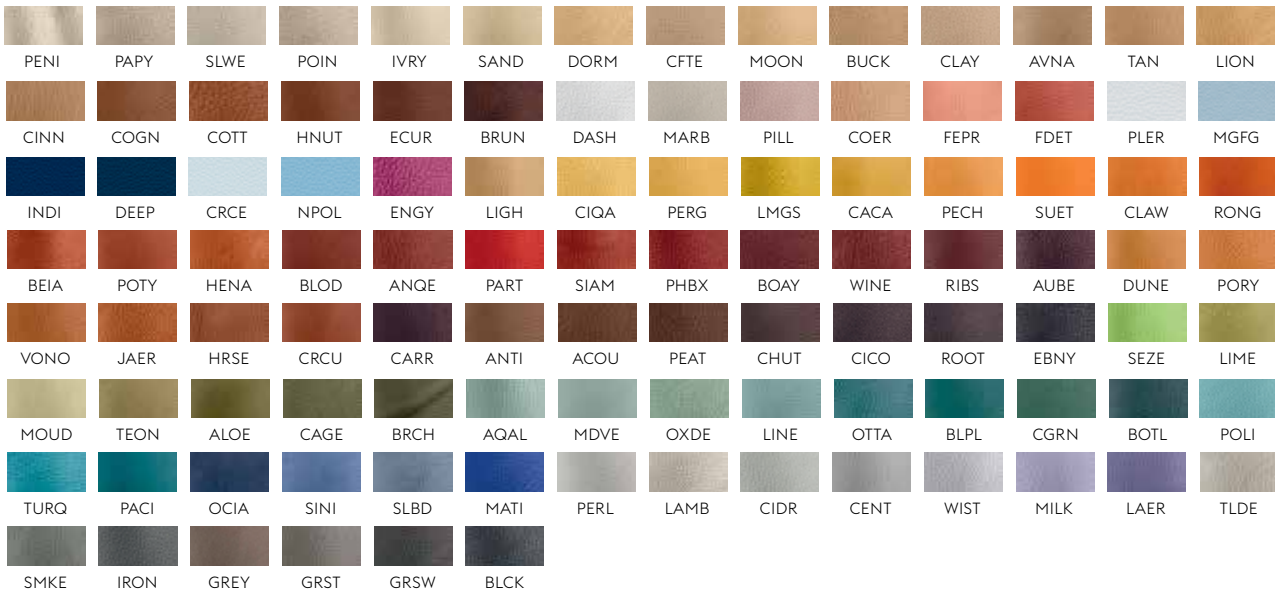

LEATHER OPTIONS

At Muuto, we work with some of the leading European leather suppliers to ensure that the leather used for our designs is always of the highest possible standard. Our leather options range from the Refine Leather, a modern and sleek full-grain leather with a soft touch, over Easy Leather, a lightly buffed natural grain leather with a soft and waxy feel along with a matte look, to our Endure Leather, a pliable and extremely durable semi-aniline leather ideal for hard contract environments.

ALLURE LEATHER

Soft nubuck aniline leather from European raw hides, known for its exclusive appeal and soft, velvety feel. The leather is dyed through, chrome tanned and produced without the use of PCP and CFC which can be damaging to the environment.

EASY LEATHER

Lightly Buffed Natural Grain Leather
Raw material: Designed and processed in Italy. The leather is dyed through, chrome tanned and finishing is with resins and pigments.

ZINC

ENDURE LEATHER

Semi-aniline leather with high durability, making it ideal for contract environments.
Raw material: Leather from Scandinavian raw hides.
The leather is dyed through a chrome free tanning process. Also available in custom colors in a minimum of 1 hide.