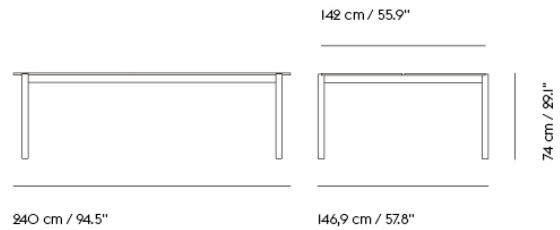

Shipper Colli 2
Gross Weight (kg) 75.007
Net Weight (kg) 63.71
Warranty Period 5 years

Item No.	Color	Contract Price	Lead Time
Ready-To-Ship			
59967	White Laminate/White ABS/Oak ***	SEK 20.205,70	-
50216	Black Nanolaminate/Black ABS/Black	SEK 24.935,70	-
59971	Black Nanolaminate/Black ABS/Oak	SEK 24.935,70	-
59966	Oak Veneer/Oak	SEK 21.495,70	-
50225	Black Lacquered Ash Veneer/Black	SEK 21.495,70	-