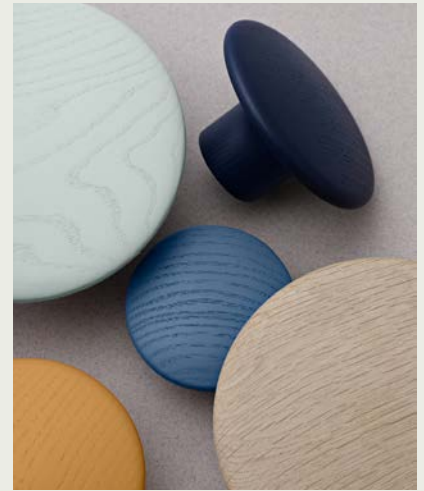

DOTS COAT HOOK SERIES

"The Dots are a characteristic family of hooks that make a friendly addition to any wall. With their smooth, round edges, they will treat your items with the greatest of care. Designed in multiple sizes, materials and colors, the Dots Coat Hook Series can be arranged in any pattern imaginable to express your personal taste. Oh, and feel free to add more as time goes on: Thats love to welcome one another on the wall."

— Lars Tornøe

Designed by	Lars Tornøe
Environment	Indoor
Contry of Production	Wood: Slovenia / Metal: China / Ceramic: Portugal
Description	Bringing a friendly expression to the traditional coat hook, the Dots Series is a functionally sculptural design to be arranged on the wall in any pattern and color combination desired. Use it in hallways, bedrooms, kitchens as well as hospitality and workplace areas. Combine the Dots Ceramic, Dots Metal and Dots Wood for a unique expression. Visit our Product Planner to explore the possible configurations: planner.muuto.com/dots
Material	The Dots Ceramic: Made from earthenware with glaze. The Dots Ceramic is made in an organic material. The surface is made with a reactive glaze, giving each single Dots Ceramic a unique expression. Slight color variations may appear as a natural characteristic of the design's materiality. The Dots Metal: Made from anodized solid aluminum. Produced on a CNC lathing machine, carefully lacquered and packed. The Dots Wood: Made from first class oiled oak, walnut and ash wood (colored versions in ash wood). The wood has been carefully selected for this product, as a knot will ruin the design of the product. The wood is cut, glued together in two pieces and processed in a CNC turning lathe. Polished and oiled. This product is made in an organic material. Natural variations in the surface and color can occur as a result of this, giving each single product a unique expression.
Cleaning & Care	Dots Wood & Ceramic Clean with moist cloth. Dots Metal Clean with moist cloth, If necessary use a mild detergent. Wipe the surface dry with a lint-free cloth
Spare part	1 x Mounting screw for each Dots Coat Hook