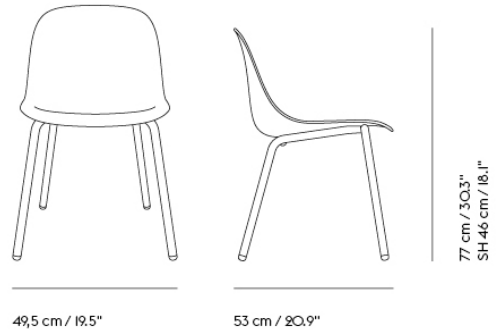

Shipper Colli |
Gross Weight (kg) 4.5
Net Weight (kg) 4.9
Warranty Period 10 years

Item No.	Color	Contract Price	Lead Time
Ready-To-Ship			
70028	Anthracite Black	SEK 2.450,10	-
70031	Brown Red	SEK 2.450,10	-
70030	Dusty Green	SEK 2.450,10	-
70029	Grey	SEK 2.450,10	-