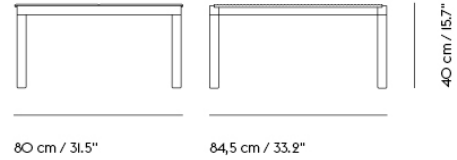

COUPLE COFFEE TABLE / 80 X 84 X 40 CM / 31.5 X 33.2 X 15.7"

Shipper Colli	3
Gross Weight (kg)	27.78
Net Weight (kg)	23.52
Warranty	10 years

Item No.	Color	Contract Price	Lead Time
Ready-To-Ship			
50379	1 Plain 1 Wavy - Light Blue/Dark Oiled Oak	SEK 10,745,70	-
50378	1 Plain 1 Wavy - Light Blue/Oak	SEK 10,745,70	-
50341	1 Plain 1 Wavy - Sand/Dark Oiled Oak	SEK 10,745,70	-
50339	1 Plain 1 Wavy - Sand/Oak	SEK 10,745,70	-
50367	1 Plain 1 Wavy - Taupe/Dark Oiled Oak	SEK 10,745,70	-
50366	1 Plain 1 Wavy - Taupe/Oak	SEK 10,745,70	-
50373	2 Plain - Pale Blue/Dark Oiled Oak	SEK 10,745,70	-
50372	2 Plain - Pale Blue/Oak	SEK 10,745,70	-
50317	2 Plain - Sand/Dark Oiled Oak	SEK 10,745,70	-
50315	2 Plain - Sand/Oak	SEK 10,745,70	-
50361	2 Plain - Taupe/Dark Oiled Oak	SEK 10,745,70	-
50360	2 Plain - Taupe/Oak	SEK 10,745,70	-