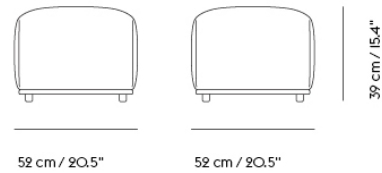

Shipper Colli 1
Gross Weight (kg) 18
Net Weight (kg) 12
Warranty Period 10 years

Item No.	Color	Contract Price	Lead Time
Made-To-Order			
66031	Remix - All Colors	SEK 5.327,70	6 weeks
66038	Canvas - All Colors	SEK 6.359,70	6 weeks
66037	Clara - All Colors	SEK 6.359,70	6 weeks
66301	Colline - All Colors	SEK 6.359,70	6 weeks
66033	Fiord - All Colors	SEK 6.359,70	6 weeks
66035	Steelcut - All Colors	SEK 6.359,70	6 weeks
66034	Steelcut Trio - All Colors	SEK 6.359,70	6 weeks
66039	Hallingdal - All Colors	SEK 6.578,10	6 weeks
66501	Beck - All Colors	SEK 6.703,70	8 weeks
66311	Clay - All Colors	SEK 6.703,70	6 weeks
66040	Divina - All Colors	SEK 6.703,70	6 weeks
66041	Divina MD - All Colors	SEK 6.703,70	6 weeks
66042	Divina Melange - All Colors	SEK 6.703,70	6 weeks
76053	Ecriture - All Colors	SEK 6.703,70	6 weeks
66807	Hearth - All Colors	SEK 6.703,70	8 weeks
76299	Planum - All Colors	SEK 6.703,70	6 weeks
66321	Twill Weave - All Colors	SEK 6.703,70	6 weeks
66043	Vidar - All Colors	SEK 6.703,70	6 weeks
COM/COL & Specials			
66048	COM - Textile	SEK 6.359,70	6-12 weeks
66050	COM - Imitation Leather	SEK 6.578,10	6-12 weeks