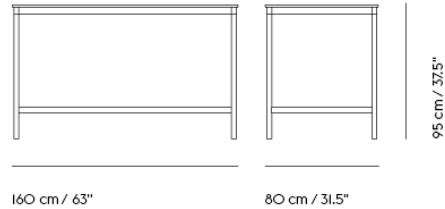

BASE HIGH TABLE / 160 X 80 H: 95 CM/ 63 X 31.5 H: 37.4"

Shipper Colli	2
Gross Weight (kg)	35.4
Net Weight (kg)	29.67
Base color options	Black or White
Warranty Period	10 years

Item No.	Color	Contract Price	Lead Time
Made-To-Order			
63028	Black Laminate/Plywood/Black	SEK 16.765,70	8 weeks
63027	Black Laminate/Plywood/White	SEK 16.765,70	8 weeks
63026	White Laminate/Plywood/Black	SEK 16.765,70	8 weeks
63025	White Laminate/Plywood/White	SEK 16.765,70	8 weeks
63036	Black Nanolaminate/Plywood/Black	SEK 20.205,70	8 weeks
63035	Black Nanolaminate/Plywood/White	SEK 20.205,70	8 weeks
63034	White Nanolaminate/Plywood/Black	SEK 20.205,70	8 weeks
63033	White Nanolaminate/Plywood/White	SEK 20.205,70	8 weeks
64783	Lacquered Oak Veneer/Plywood/Black	SEK 19.345,70	8 weeks
64782	Lacquered Oak Veneer/Plywood/White	SEK 19.345,70	8 weeks
63030	Black Linoleum/Plywood/Black	SEK 18.485,70	8 weeks
63029	Black Linoleum/Plywood/White	SEK 18.485,70	8 weeks
Extras			
70721	Adjustable Feet for Base Table - Set of 4		-