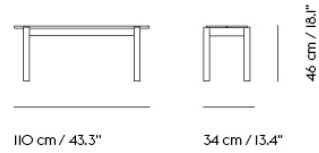

**LINEAR WOOD BENCH / 110 X 34 CM /
43.3 X 13.4"**

Shipper Colli 1
Gross Weight (kg) 12
Net Weight (kg) 7.034
Warranty Period 10 years

Item No.	Color	Contract Price	Lead Time
Ready-To-Ship			
30919	Oak	SEK 5.804,10	-