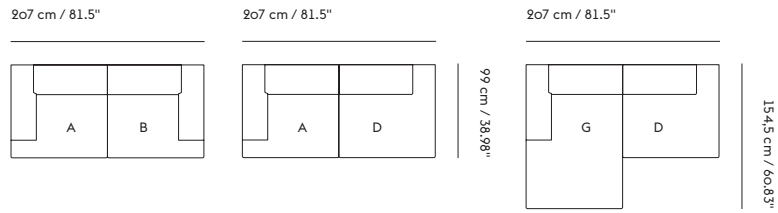

INSPIRATION FOR YOUR CONFIGURATION

2-seater Configurations

3-seater Configurations