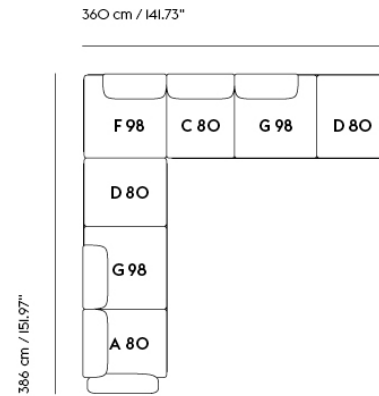

IN SITU MODULAR SOFA / CORNER - CONFIGURATION 8

Shipper Colli	12
Gross Weight (kg)	288.5
Net Weight (kg)	218.46
Warranty Period	10 years

Item No.	Color	Contract Price	Lead Time
Ready-To-Ship			
41928	Frame and Module - Clay 12/Black	SEK 95,025,70	-
99839	Frame and Module - Ecriture 240/Black	SEK 95,025,70	-
Extras			
83061	Leather care set for Refine Leather	SEK 172,00	-