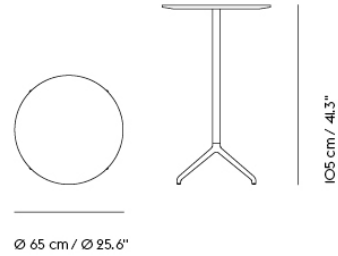

STILL CAFÉ TABLE / Ø 65 H: 105 CM / Ø 25.6 H: 41.3"

Shipper Colli	2
Gross Weight (kg)	15.45
Net Weight (kg)	10.998
Base color options	Black, White
Warranty Period	10 years

Item No.	Color	Contract Price	Lead Time
Ready-To-Ship			
65618	Black Nanolaminate/Anthracite Black	SEK 6.234,10	-
65617	Black Nanolaminate/White	SEK 6.234,10	-
65622	White Nanolaminate/Anthracite Black	SEK 6.234,10	-
65621	White Nanolaminate/White	SEK 6.234,10	-
Made-To-Order			
65586	Black Linoleum/Anthracite Black	SEK 6.234,10	6 weeks
65585	Black Linoleum/White	SEK 6.234,10	6 weeks