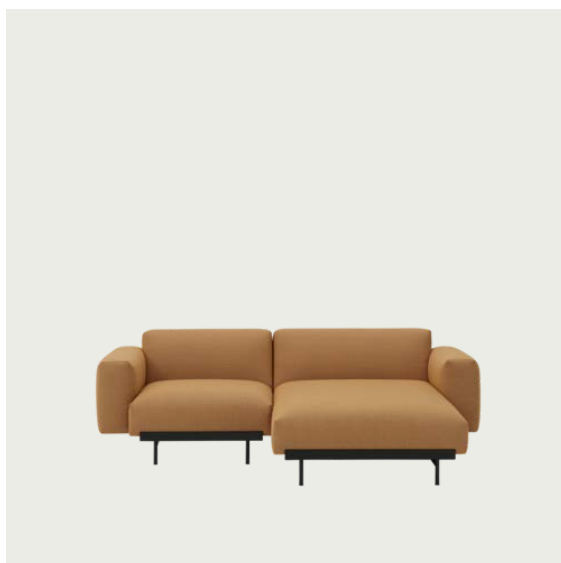

IN SITU MODULAR SOFA / 2-SEATER - CONFIGURATION 4

Shipper Colli	5
Gross Weight (kg)	133.8
Net Weight (kg)	103.21
Warranty Period	10 years

Item No.	Color	Contract Price	Lead Time
Ready-To-Ship			
41903	Frame and Module - Clay 12/Black	SEK 41.705,70	-
99814	Frame and Module - Ecriture 240/Black	SEK 41.705,70	-
Extras			
83061	Leather care set for Refine Leather	SEK 172,00	-