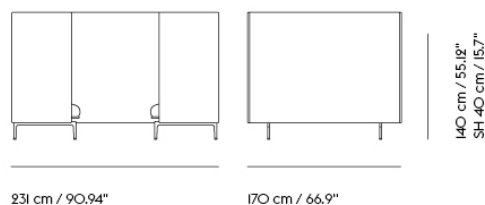

OUTLINE HIGHBACK CABIN 120 / 2-SEATER - POLISHED ALUMINUM BASE

Shipper Colli	3
Gross Weight (kg)	130
Net Weight (kg)	90.5
Warranty Period	10 years

Item No.	Color	Contract Price	Lead Time
Made-To-Order			
80877	Remix - All Colors	SEK 82.555,70	6 weeks
80949	Canvas - All Colors	SEK 95.025,70	6 weeks
80913	Clara - All Colors	SEK 95.025,70	6 weeks
81251	Colline - All Colors	SEK 95.025,70	6 weeks
80661	Fiord - All Colors	SEK 95.025,70	6 weeks
80769	Steelcut - All Colors	SEK 95.025,70	6 weeks
80733	Steelcut Trio - All Colors	SEK 95.025,70	6 weeks
80805	Hallingdal - All Colors	SEK 100.615,70	6 weeks
80589	Balder - All Colors	SEK 102.765,70	6 weeks
85663	Beck - All Colors	SEK 102.765,70	8 weeks
81201	Clay - All Colors	SEK 102.765,70	6 weeks
80985	Divina - All Colors	SEK 102.765,70	6 weeks
81021	Divina MD - All Colors	SEK 102.765,70	6 weeks
81057	Divina Melange - All Colors	SEK 102.765,70	6 weeks
76171	Ecriture - All Colors	SEK 102.765,70	6 weeks
97659	Hearth - All Colors	SEK 102.765,70	8 weeks
81269	Planum - All Colors	SEK 102.765,70	6 weeks
80625	Twill Weave - All Colors	SEK 102.765,70	6 weeks
81165	Vidar - All Colors	SEK 102.765,70	6 weeks
Extras			
83061	Leather care set for Refine Leather	SEK 172,00	-