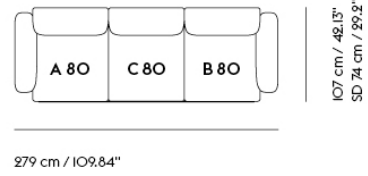

**IN SITU MODULAR SOFA / 3-SEATER -
CONFIGURATION I**

Shipper Colli 4
Gross Weight (kg) 145.5
Net Weight (kg) 110.95
Warranty Period 10 years

Item No.	Color	Contract Price	Lead Time
Ready-To-Ship			
41907	Frame and Module - Clay 12/Black	SEK 49,875,70	-
99818	Frame and Module - Ecriture 240/Black	SEK 49,875,70	-
Extras			
83061	Leather care set for Refine Leather	SEK 172,00	-