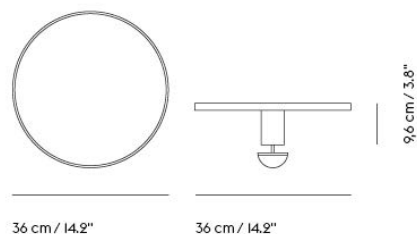

Shipper Colli 1
Gross Weight (kg) 3.603
Net Weight (kg) 1.4
Warranty Period 5 years

Item No.	Color	Contract Price	Lead Time
Ready-To-Ship			
50211	Black	SEK 1.504,10	-
39965	Oak	SEK 1.504,10	-