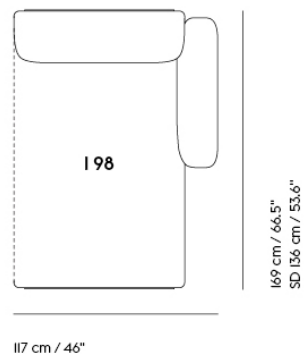

IN SITU MODULAR SOFA / RIGHT ARMREST LOUNGE MODULE (I98)

Shipper Colli	1
Gross Weight (kg)	55.8
Net Weight (kg)	42.7
Please note	This product features an armrest on the right-hand side when facing the product from the front.
Please note	This variant is a Seating Module only and does not include a Frame Section.
Warranty Period	10 years

Item No.	Color	Contract Price	Lead Time
Ready-To-Ship			
41128-12	Clay I2	SEK 22.355,70	-
98870-240	Ecriture 240	SEK 22.355,70	-
Made-To-Order			
99041	Remix - All Colors	SEK 18.055,70	6 weeks
95558	Colline - All Colors	SEK 20.205,70	6 weeks
41146	Fiord - All Colors	SEK 20.205,70	6 weeks
95508	Re-wool - All Colors	SEK 20.205,70	6 weeks
98808	Sabi - All Colors	SEK 20.205,70	6 weeks
41155	Hallingdal - All Colors	SEK 21.495,70	6 weeks
99304	Beck - All Colors	SEK 22.355,70	8 weeks
41128	Clay - All Colors	SEK 22.355,70	6 weeks
41164	Divina - All Colors	SEK 22.355,70	6 weeks
41173	Divina MD - All Colors	SEK 22.355,70	6 weeks
41182	Divina Melange - All Colors	SEK 22.355,70	6 weeks
98870	Ecriture - All Colors	SEK 22.355,70	6 weeks
99238	Hearth - All Colors	SEK 22.355,70	8 weeks
76411	Planum - All Colors	SEK 22.355,70	6 weeks
95608	Twill Weave - All Colors	SEK 22.355,70	6 weeks
41191	Vidar - All Colors	SEK 22.355,70	6 weeks