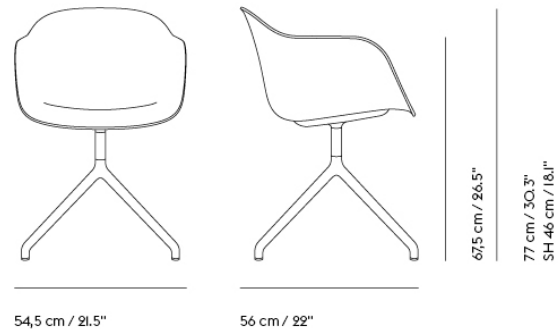

FIBER ARMCHAIR / SWIVEL BASE W. RETURN - FRONT UPHOLSTERY

Shipper Colli	1
Gross Weight (kg)	11.9
Net Weight (kg)	7
Base color options	Anthracite Black, White, Grey, Dusty Green or Polished Aluminum.
Shell Color Options	Black, Dusty Green, Grey, Natural White or Ochre
Warranty Period	5 years

Item No.	Color	Contract Price	Lead Time
Made-To-Order			
29212	Remix - Matching Shell/Base	SEK 6.359,70	4 weeks
29213	Remix - Ochre Shell/Base	SEK 6.359,70	4 weeks
29228	Canvas - Matching Shell/Base	SEK 7.180,10	4 weeks
29229	Canvas - Ochre Shell/Base	SEK 7.180,10	4 weeks
29226	Clara - Matching Shell/Base	SEK 7.180,10	4 weeks
29227	Clara - Ochre Shell/Base	SEK 7.180,10	4 weeks
59574	Fiord - Matching Shell/Base	SEK 7.180,10	4 weeks
59575	Fiord - Ochre Shell/Base	SEK 7.180,10	4 weeks
55069	Hero - Matching Shell/Base	SEK 7.180,10	4 weeks
55070	Hero - Ochre Shell/Base	SEK 7.180,10	4 weeks
19689	Re-wool - Matching Shell/Base	SEK 7.180,10	4 weeks
19690	Re-wool - Ochre Shell/Base	SEK 7.180,10	4 weeks
19577	Sabi - Matching Shell/Base	SEK 7.180,10	4 weeks
19578	Sabi - Ochre Shell/Base	SEK 7.180,10	4 weeks
29214	Steelcut - Matching Shell/Base	SEK 7.180,10	4 weeks
29215	Steelcut - Ochre Shell/Base	SEK 7.180,10	4 weeks
29216	Steelcut Trio - Matching Shell/Base	SEK 7.180,10	4 weeks
29217	Steelcut Trio - Ochre Shell/Base	SEK 7.180,10	4 weeks
55186	Balder - Matching Shell/Base	SEK 7.993,70	4 weeks
55187	Balder - Ochre Shell/Base	SEK 7.993,70	4 weeks
13697	Beck - Matching Shell/Base	SEK 7.993,70	6 weeks