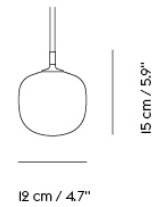

Shipper Colli	1
Gross Weight (kg)	2.1
Net Weight (kg)	0.8
Bulb included	Yes
Warranty Period	5 years

Item No.	Color	Contract Price	Lead Time
Ready-To-Ship			
22414	Black	SEK 1.973,70	-
22240	Deep Red	SEK 1.973,70	-
22418	Grey	SEK 1.973,70	-
22422	Orange	SEK 1.973,70	-
22410	White	SEK 1.973,70	-
Extras			
22540	Rime Cord for Ø12+Ø18+Ø25 - Grey (per linear meter)	SEK 34,00	-
22541	Rime Cord Ø12+Ø18+Ø25 cm - Orange (per linear meter)	SEK 34,00	-
15804	Fluid / Rime Ø12+Ø18+Ø25 Cord - White (per linear meter)	SEK 59,30	-
15801	Grain / Rime Ø12+Ø18+Ø25 Cord - Black (per linear meter)	SEK 59,30	-
15800	Rime Cord for Ø12+Ø18+Ø25 - Deep Red (per linear meter)	SEK 59,30	-