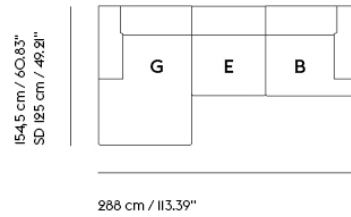

CONNECT SOFT MODULAR SOFA / 3-SEATER - CONFIGURATION 3

Shipper Colli 3
Gross Weight (kg) 159.2
Net Weight (kg) 122.8
Warranty Period 10 years

Item No.	Color	Contract Price	Lead Time
Made-To-Order			
96025	Re-wool 128	SEK 53,315,70	6 weeks
96026	Clay 12	SEK 58,475,70	6 weeks
Extras			
83061	Leather care set for Refine Leather	SEK 172,00	-