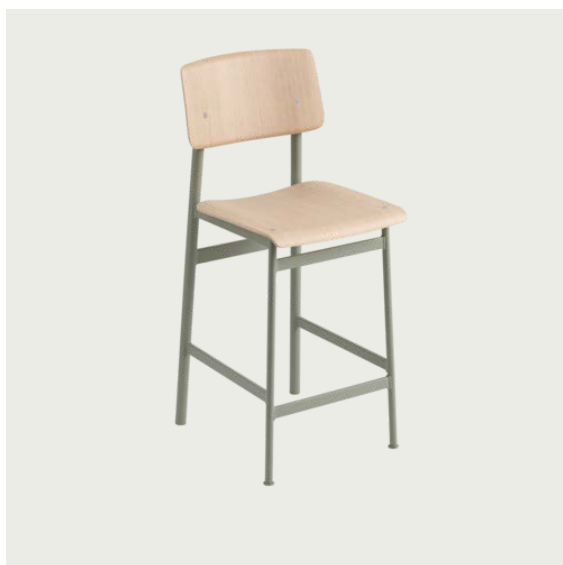

Shipper Colli	1
Gross Weight (kg)	11.55
Net Weight (kg)	8
Base color options	Black, Deep Red, Dusty Green or Grey
Warranty Period	10 years

Item No.	Color	Contract Price	Lead Time
Ready-To-Ship			
30225	Black/Black	SEK 4.514,10	-
30221	Oak/Black	SEK 4.514,10	-
30256	Oak/Deep Red	SEK 4.514,10	-
30224	Oak/Dusty Green	SEK 4.514,10	-
30257	Oak/Grey	SEK 4.514,10	-
30267	Stained Dark Brown/Black	SEK 4.514,10	-
Made-To-Order			
30258	Stained Dark Brown/Grey	SEK 4.514,10	>MOQ: 4 7 weeks
40205	Remix - Black/Black	SEK 5.890,10	>MOQ: 4 7 weeks
40206	Remix - Black/Dark Stained Brown	SEK 5.890,10	>MOQ: 4 7 weeks
40201	Remix - Black/Oak	SEK 5.890,10	>MOQ: 4 7 weeks
34577	Remix - Deep Red/Oak	SEK 5.890,10	>MOQ: 4 7 weeks
40204	Remix - Dusty Green/Oak	SEK 5.890,10	>MOQ: 4 7 weeks
34467	Remix - Grey/Oak	SEK 5.890,10	>MOQ: 4 7 weeks
34681	Remix - Grey/Stained Dark Brown	SEK 5.890,10	>MOQ: 4 7 weeks
40285	Canvas - Black/Black	SEK 6.148,10	>MOQ: 4 7 weeks
40286	Canvas - Black/Dark Stained Brown	SEK 6.148,10	>MOQ: 4 7 weeks
40281	Canvas - Black/Oak	SEK 6.148,10	>MOQ: 4 7 weeks
34585	Canvas - Deep Red/Oak	SEK 6.148,10	>MOQ: 4 7 weeks
34475	Canvas - Grey/Oak	SEK 6.148,10	>MOQ: 4 7 weeks
34688	Canvas - Grey/Stained Dark Brown	SEK 6.148,10	>MOQ: 4 7 weeks