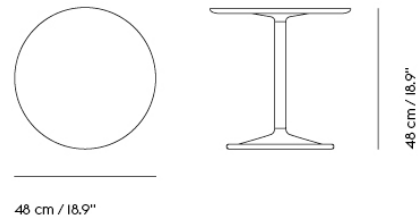

**SOFT SIDE TABLE / Ø 48 H: 48 CM / Ø
18.9" H: 18.9"**

Shipper Colli	2
Gross Weight (kg)	10.776
Net Weight (kg)	8.506
Warranty period	10 years

Item No.	Color	Contract Price	Lead Time
Ready-To-Ship			
10787	Beige Green Laminate/Beige Green	SEK 4.037,70	-
13947	Orange Laminate/Orange	SEK 4.037,70	-
13944	Black Nanolaminate/Black	SEK 4.037,70	-
10783	Grey Linoleum/Grey	SEK 4.037,70	-
13945	Off-White Linoleum/Off-White ***	SEK 4.037,70	-
13949	Oiled Smoked Oak/Black	SEK 4.639,70	-
10777	Solid Oak/Grey	SEK 4.639,70	-