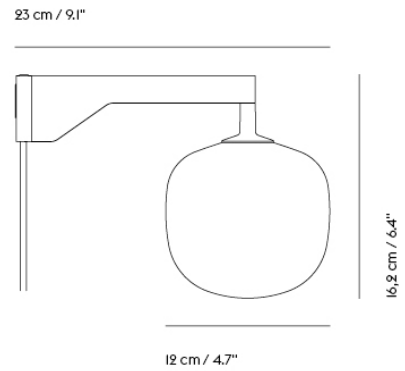

Shipper Colli 1
Gross Weight (kg) 0.694
Net Weight (kg) 0.3
Bulb included Yes
Warranty Period 5 years

Item No.	Color	Contract Price	Lead Time
Ready-To-Ship			
22427	Black	SEK 3.005,70	-
22428	Grey	SEK 3.005,70	-
22429	Orange	SEK 3.005,70	-
22426	White	SEK 3.005,70	-