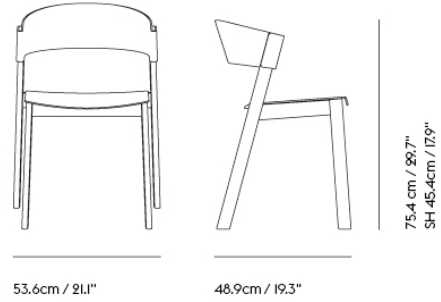

COVER SIDE CHAIR

Shipper Colli	1
Gross Weight (kg)	10.3
Net Weight (kg)	4.2
Base color options	Black, Dark Beige, Green, Oak or Stained Dark Brown
Stacking information	Cover Side Chair stacks up to 4 chairs on floor and 10 chairs on the Cover Transport Trolley.
Warranty Period	10 years

Item No.	Color	Contract Price	Lead Time
Ready-To-Ship			
33002	Black	SEK 4.295,70	-
33007	Dark Beige	SEK 4.295,70	-
33004	Green	SEK 4.295,70	-
33001	Oak	SEK 4.295,70	-
33005	Stained Dark Brown	SEK 4.295,70	-
Made-To-Order			
33021	Remix - All Colors	SEK 5.155,70	7 weeks
33029	Canvas - All Colors	SEK 5.460,10	7 weeks
33028	Clara - All Colors	SEK 5.460,10	7 weeks
33042	Colline - All Colors	SEK 5.460,10	7 weeks
33047	Fiord - All Colors	SEK 5.460,10	7 weeks
33044	Re-wool - All Colors	SEK 5.460,10	7 weeks
33041	Sabi - All Colors	SEK 5.460,10	7 weeks
33022	Steelcut - All Colors	SEK 5.460,10	7 weeks
33023	Steelcut Trio - All Colors	SEK 5.460,10	7 weeks
33024	Hallingdal - All Colors	SEK 5.546,10	7 weeks
33019	Beck - All Colors	SEK 5.804,10	9 weeks
33038	Clay - All Colors	SEK 5.804,10	7 weeks
33025	Divina - All Colors	SEK 5.804,10	7 weeks
33026	Divina MD - All Colors	SEK 5.804,10	7 weeks