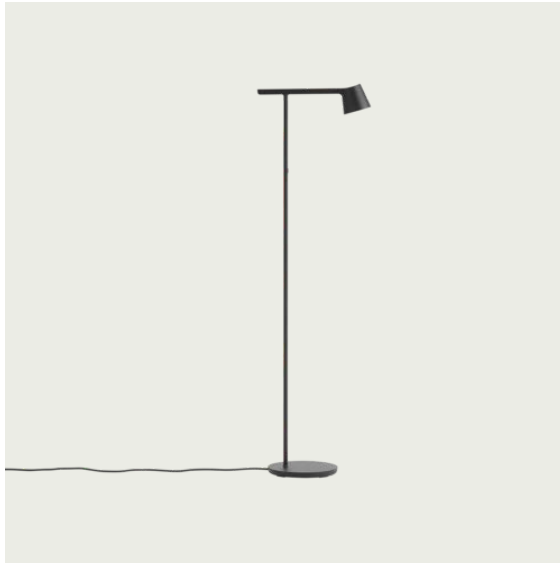

TIP FLOOR LAMP

831

Shipper Colli	1
Gross Weight (kg)	5.6
Net Weight (kg)	2.65
Bulb included	Yes. Integrated non-replaceable LED
Warranty Period	5 years

Item No.	Color	Contract Price	Lead Time
Ready-To-Ship			
22317	Black	SEK 4.037,70	-
22316	Grey	SEK 4.037,70	-
22318	White	SEK 4.037,70	-