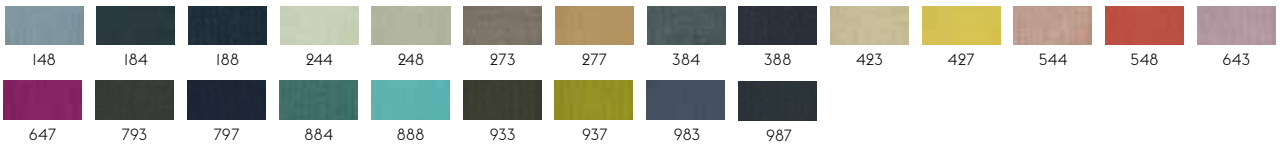

144

CLAY BY KVADRAT

Designer: Vincent Van Duysen for Kvadrat.
 Composition: 76% Linen, 21% Cotton, 3% Polyester.
 Durability: 45,000 Martindale / Lightfastness 4-6.
 Sustainability: Complies with Greenguard Certification.