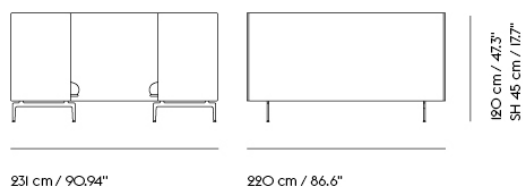

OUTLINE HIGHBACK CABIN 100 / 3-SEATER - POLISHED ALUMINUM BASE - SH: 45 CM / 17.7"

Shipper Colli	3
Gross Weight (kg)	129
Net Weight (kg)	93
Warranty Period	10 years

Item No.	Color	Contract Price	Lead Time
Made-To-Order			
80898	Remix - All Colors	SEK 83.415,70	6 weeks
80970	Canvas - All Colors	SEK 95.455,70	6 weeks
80934	Clara - All Colors	SEK 95.455,70	6 weeks
81262	Colline - All Colors	SEK 95.455,70	6 weeks
80682	Fiord - All Colors	SEK 95.455,70	6 weeks
80790	Steelcut - All Colors	SEK 95.455,70	6 weeks
80754	Steelcut Trio - All Colors	SEK 95.455,70	6 weeks
80826	Hallingdal - All Colors	SEK 102.335,70	6 weeks
80610	Balder - All Colors	SEK 104.055,70	6 weeks
85674	Beck - All Colors	SEK 104.055,70	8 weeks
81222	Clay - All Colors	SEK 104.055,70	6 weeks
81006	Divina - All Colors	SEK 104.055,70	6 weeks
81042	Divina MD - All Colors	SEK 104.055,70	6 weeks
81078	Divina Melange - All Colors	SEK 104.055,70	6 weeks
76182	Ecriture - All Colors	SEK 104.055,70	6 weeks
97680	Hearth - All Colors	SEK 104.055,70	8 weeks
81280	Planum - All Colors	SEK 104.055,70	6 weeks
80646	Twill Weave - All Colors	SEK 104.055,70	6 weeks
81186	Vidar - All Colors	SEK 104.055,70	6 weeks
Extras			
83061	Leather care set for Refine Leather	SEK 172,00	-