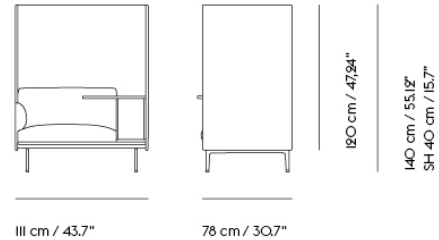

OUTLINE HIGHBACK WORK 120 / RIGHT - BLACK BASE

Shipper Colli	1
Gross Weight (kg)	38
Net Weight (kg)	28
Please note	That this product features a table on the right-hand side when facing the product from the front.
Warranty Period	5 years

Item No.	Color	Contract Price	Lead Time
Made-To-Order			
75339	Remix - All Colors	SEK 39.985,70	6 weeks
75419	Canvas - All Colors	SEK 42.135,70	6 weeks
75379	Clara - All Colors	SEK 42.135,70	6 weeks
75757	Colline - All Colors	SEK 42.135,70	6 weeks
75099	Fiord - All Colors	SEK 42.135,70	6 weeks
75219	Steelcut - All Colors	SEK 42.135,70	6 weeks
75179	Steelcut Trio - All Colors	SEK 42.135,70	6 weeks
75259	Hallingdal - All Colors	SEK 46.005,70	6 weeks
75019	Balder - All Colors	SEK 46.865,70	6 weeks
85603	Beck - All Colors	SEK 46.865,70	8 weeks
75699	Clay - All Colors	SEK 46.865,70	6 weeks
75459	Divina - All Colors	SEK 46.865,70	6 weeks
75499	Divina MD - All Colors	SEK 46.865,70	6 weeks
75539	Divina Melange - All Colors	SEK 46.865,70	6 weeks
76111	Ecriture - All Colors	SEK 46.865,70	6 weeks
97615	Hearth - All Colors	SEK 46.865,70	8 weeks
75777	Planum - All Colors	SEK 46.865,70	6 weeks
75059	Twill Weave - All Colors	SEK 46.865,70	6 weeks
75659	Vidar - All Colors	SEK 46.865,70	6 weeks

Extras

83061	Leather care set for Refine Leather	SEK 172,00	-