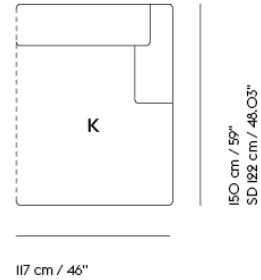

CONNECT MODULAR SOFA / RIGHT ARMREST LOUNGE (K)

Shipper Colli	1
Gross Weight (kg)	73
Net Weight (kg)	70
Please note	This product features an armrest on the right-hand side when facing the product from the front.
Warranty Period	10 years

Item No.	Color	Contract Price	Lead Time
Made-To-Order			
11511	Remix - All Colors	SEK 19.775,70	6 weeks
98270	Canvas - All Colors	SEK 22.785,70	6 weeks
11603	Clara - All Colors	SEK 22.785,70	6 weeks
95810	Colline - All Colors	SEK 22.785,70	6 weeks
98300	Fiord - All Colors	SEK 22.785,70	6 weeks
11591	Steelcut - All Colors	SEK 22.785,70	6 weeks
11551	Steelcut Trio - All Colors	SEK 22.785,70	6 weeks
11631	Hallingdal - All Colors	SEK 23.215,70	6 weeks
66560	Beck - All Colors	SEK 24.505,70	8 weeks
95710	Clay - All Colors	SEK 24.505,70	6 weeks
20271	Divina - All Colors	SEK 24.505,70	6 weeks
19031	Divina MD - All Colors	SEK 24.505,70	6 weeks
19051	Divina Melange - All Colors	SEK 24.505,70	6 weeks
76349	Ecriture - All Colors	SEK 24.505,70	6 weeks
66610	Hearth - All Colors	SEK 24.505,70	8 weeks
98788	Planum - All Colors	SEK 24.505,70	6 weeks
95910	Twill Weave - All Colors	SEK 24.505,70	6 weeks
76327	Vidar - All Colors	SEK 24.505,70	6 weeks

COM/COL & Specials

97171	COM - Imitation Leather	SEK 23.215,70	6-12 weeks
11571	COM - Textile	SEK 24.505,70	6-12 weeks