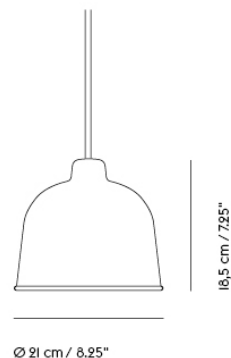

Shipper Colli	1
Gross Weight (kg)	1.17
Net Weight (kg)	0.76
Bulb included	Yes
Warranty Period	5 years

Item No.	Color	Contract Price	Lead Time
Ready-To-Ship			
12237	Black	SEK 1.504,10	-
12239	Blue-Grey	SEK 1.504,10	-
12238	Dark Green	SEK 1.504,10	-
12235	Dusty Green	SEK 1.504,10	-
12232	Grey	SEK 1.504,10	-
12233	Nature	SEK 1.504,10	-
Extras			
15801	Grain / Rime Ø12+Ø18+Ø25 Cord - Black (per linear meter)	SEK 59,30	-
60285	Grain Cord - Blue-Grey (per linear meter)	SEK 59,30	-
60284	Grain Cord - Dark Green (per linear meter)	SEK 59,30	-
60282	Grain Cord - Dusty Green (per linear meter)	SEK 59,30	-
60280	Grain Cord - Grey (per linear meter)	SEK 59,30	-
60281	Grain Cord - Nature (per linear meter)	SEK 59,30	-
24050	Ceiling Cap - White	SEK 116,10	-
21100	Dimmable Bulb for Fluid Small and Grain Pendant Lamp	SEK 193,50	-