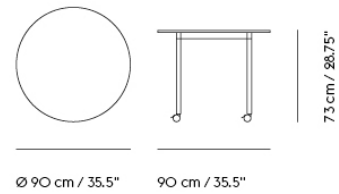

BASE ROUND TABLE / WITH CASTORS / Ø 90 CM / 35.4"

Shipper Colli	2
Gross Weight (kg)	14.95
Net Weight (kg)	9.17
Base color options	Black or White
Warranty Period	10 years

Item No.	Color	Contract Price	Lead Time
Made-To-Order			
64457	Black Laminate/Plywood/Black	SEK 11.605,70	6 weeks
64577	Black Laminate/Plywood/White	SEK 11.605,70	6 weeks
64532	White Laminate/Plywood/Black	SEK 11.605,70	6 weeks
64652	White Laminate/Plywood/White	SEK 11.605,70	6 weeks
64487	Black Nanolaminate/Plywood/Black	SEK 14.615,70	6 weeks
64607	Black Nanolaminate/Plywood/White	SEK 14.615,70	6 weeks
64547	White Nanolaminate/Plywood/Black	SEK 14.615,70	6 weeks
64667	White Nanolaminate/Plywood/White	SEK 14.615,70	6 weeks
64502	Lacquered Oak Veneer/Plywood/Black	SEK 12.895,70	6 weeks
64622	Lacquered Oak Veneer/Plywood/White	SEK 12.895,70	6 weeks
64469	Black Linoleum/Plywood/Black	SEK 12.465,70	6 weeks
64589	Black Linoleum/Plywood/White	SEK 12.465,70	6 weeks