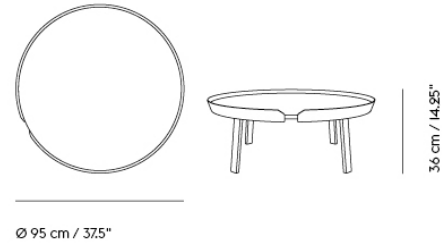

AROUND COFFEE TABLE / EXTRA LARGE

Shipper Colli 1
Gross Weight (kg) 13.06
Net Weight (kg) 10.52
Warranty Period 5 years

Item No.	Color	Contract Price	Lead Time
Ready-To-Ship			
60052	Oak	SEK 7.735,70	-
60055	Anthracite	SEK 7.735,70	-
60051	Ash	SEK 7.735,70	-
60053	Black	SEK 7.735,70	-
60056	Dusty Green	SEK 7.735,70	-
60054	Grey	SEK 7.735,70	-
60058	Stained Dark Brown	SEK 7.735,70	-
60057	White	SEK 7.735,70	-
COM/COL & Specials			
60059	Special Color	SEK 8.079,70	>MOQ: 100 8 weeks