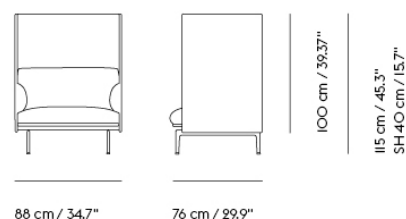

OUTLINE HIGHBACK SOFA 100 / 1-SEATER - POLISHED ALUMINUM BASE

Shipper Colli	1
Gross Weight (kg)	63
Net Weight (kg)	54
Additional Information	Please note that the highback height for this product is 100 cm / 39.4"
Warranty Period	10 years

Item No.	Color	Contract Price	Lead Time
Made-To-Order			
69428	Remix - All Colors	SEK 27,945,70	6 weeks
69430	Canvas - All Colors	SEK 31,815,70	6 weeks
69429	Clara - All Colors	SEK 31,815,70	6 weeks
91392	Colline - All Colors	SEK 31,815,70	6 weeks
69422	Fiord - All Colors	SEK 31,815,70	6 weeks
69425	Steelcut - All Colors	SEK 31,815,70	6 weeks
69424	Steelcut Trio - All Colors	SEK 31,815,70	6 weeks
69426	Hallingdal - All Colors	SEK 34,395,70	6 weeks
69441	Balder - All Colors	SEK 36,115,70	6 weeks
85738	Beck - All Colors	SEK 36,115,70	8 weeks
68346	Clay - All Colors	SEK 36,115,70	6 weeks
69431	Divina - All Colors	SEK 36,115,70	6 weeks
69432	Divina MD - All Colors	SEK 36,115,70	6 weeks
69433	Divina Melange - All Colors	SEK 36,115,70	6 weeks
76254	Ecriture - All Colors	SEK 36,115,70	6 weeks
97566	Hearth - All Colors	SEK 36,115,70	8 weeks
91523	Planum - All Colors	SEK 36,115,70	6 weeks
69442	Twill Weave - All Colors	SEK 36,115,70	6 weeks
69440	Vidar - All Colors	SEK 36,115,70	6 weeks

Extras

83061	Leather care set for Refine Leather	SEK 172,00	-