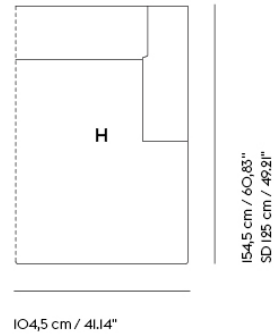

CONNECT SOFT MODULAR SOFA / RIGHT ARMREST CHAISE LOUNGE (H)

Shipper Colli	1
Gross Weight (kg)	67.2
Net Weight (kg)	52.1
Please note	This product features an armrest on the right-hand side when facing the product from the front.
Warranty Period	10 years

Item No.	Color	Contract Price	Lead Time
Made-To-Order			
94525	Remix - All Colors	SEK 19.775,70	6 weeks
94570	Canvas - All Colors	SEK 22.785,70	6 weeks
94579	Clara - All Colors	SEK 22.785,70	6 weeks
94543	Fiord - All Colors	SEK 22.785,70	6 weeks
94516	Re-wool - All Colors	SEK 22.785,70	6 weeks
98829	Sabi - All Colors	SEK 22.785,70	6 weeks
94552	Steelcut - All Colors	SEK 22.785,70	6 weeks
94561	Steelcut Trio - All Colors	SEK 22.785,70	6 weeks
94588	Hallingdal - All Colors	SEK 23.215,70	6 weeks
94507	Balder - All Colors	SEK 24.935,70	6 weeks
99447	Beck - All Colors	SEK 24.935,70	8 weeks
94624	Clay - All Colors	SEK 24.935,70	6 weeks
94597	Divina - All Colors	SEK 24.935,70	6 weeks
94606	Divina MD - All Colors	SEK 24.935,70	6 weeks
94615	Divina Melange - All Colors	SEK 24.935,70	6 weeks
98849	Ecriture - All Colors	SEK 24.935,70	6 weeks
66707	Hearth - All Colors	SEK 24.935,70	8 weeks
76421	Planum - All Colors	SEK 24.935,70	6 weeks
98507	Twill Weave - All Colors	SEK 24.935,70	6 weeks
76368	Vidar - All Colors	SEK 24.935,70	6 weeks

Extras