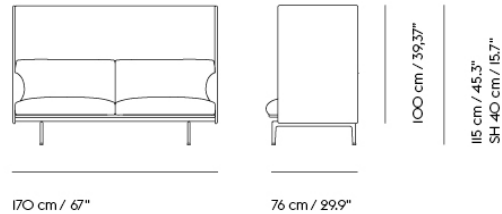

OUTLINE HIGHBACK SOFA 100 / 2-SEATER - POLISHED ALUMINUM BASE

Shipper Colli	1
Gross Weight (kg)	85.84
Net Weight (kg)	71.6
Additional Information	Please note that the highback height for this product is 100 cm / 39.4"
Warranty Period	10 years

Item No.	Color	Contract Price	Lead Time
Made-To-Order			
67858	Remix - All Colors	SEK 36.975,70	6 weeks
67860	Canvas - All Colors	SEK 41.275,70	6 weeks
67859	Clara - All Colors	SEK 41.275,70	6 weeks
91374	Colline - All Colors	SEK 41.275,70	6 weeks
67852	Fiord - All Colors	SEK 41.275,70	6 weeks
67855	Steelcut - All Colors	SEK 41.275,70	6 weeks
67854	Steelcut Trio - All Colors	SEK 41.275,70	6 weeks
67856	Hallingdal - All Colors	SEK 46.005,70	6 weeks
67871	Balder - All Colors	SEK 46.865,70	6 weeks
85720	Beck - All Colors	SEK 46.865,70	8 weeks
68293	Clay - All Colors	SEK 46.865,70	6 weeks
67861	Divina - All Colors	SEK 46.865,70	6 weeks
67862	Divina MD - All Colors	SEK 46.865,70	6 weeks
67863	Divina Melange - All Colors	SEK 46.865,70	6 weeks
76236	Ecriture - All Colors	SEK 46.865,70	6 weeks
97548	Hearth - All Colors	SEK 46.865,70	8 weeks
91505	Planum - All Colors	SEK 46.865,70	6 weeks
67872	Twill Weave - All Colors	SEK 46.865,70	6 weeks
67870	Vidar - All Colors	SEK 46.865,70	6 weeks

Extras

83061	Leather care set for Refine Leather	SEK 172,00	-