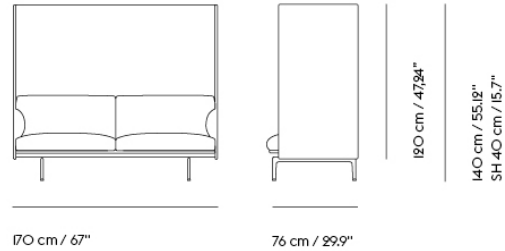

OUTLINE HIGHBACK SOFA 120 / 2-SEATER - BLACK BASE

Shipper Colli	1
Gross Weight (kg)	54
Net Weight (kg)	38
Additional Information	Please note that the highback height for this product is 120 cm / 47.2"
Warranty Period	10 years

Item No.	Color	Contract Price	Lead Time
Made-To-Order			
75334	Remix - All Colors	SEK 37,835,70	6 weeks
75414	Canvas - All Colors	SEK 42,995,70	6 weeks
75374	Clara - All Colors	SEK 42,995,70	6 weeks
75754	Colline - All Colors	SEK 42,995,70	6 weeks
75094	Fiord - All Colors	SEK 42,995,70	6 weeks
75214	Steelcut - All Colors	SEK 42,995,70	6 weeks
75174	Steelcut Trio - All Colors	SEK 42,995,70	6 weeks
75254	Hallingdal - All Colors	SEK 45,145,70	6 weeks
75014	Balder - All Colors	SEK 46,435,70	6 weeks
85600	Beck - All Colors	SEK 46,435,70	8 weeks
75694	Clay - All Colors	SEK 46,435,70	6 weeks
75454	Divina - All Colors	SEK 46,435,70	6 weeks
75494	Divina MD - All Colors	SEK 46,435,70	6 weeks
75534	Divina Melange - All Colors	SEK 46,435,70	6 weeks
76108	Ecriture - All Colors	SEK 46,435,70	6 weeks
97610	Hearth - All Colors	SEK 46,435,70	8 weeks
75774	Planum - All Colors	SEK 46,435,70	6 weeks
75054	Twill Weave - All Colors	SEK 46,435,70	6 weeks
75654	Vidar - All Colors	SEK 46,435,70	6 weeks

Extras

83061	Leather care set for Refine Leather	SEK 172,00	-