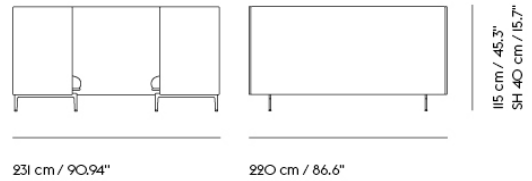

OUTLINE HIGHBACK CABIN 100 / 3-SEATER - BLACK BASE

Shipper Colli	3
Gross Weight (kg)	129
Net Weight (kg)	93
Warranty Period	10 years

Item No.	Color	Contract Price	Lead Time
Made-To-Order			
80870	Remix - All Colors	SEK 79.975,70	6 weeks
80942	Canvas - All Colors	SEK 92.015,70	6 weeks
80906	Clara - All Colors	SEK 92.015,70	6 weeks
81248	Colline - All Colors	SEK 92.015,70	6 weeks
80654	Fiord - All Colors	SEK 92.015,70	6 weeks
80762	Steelcut - All Colors	SEK 92.015,70	6 weeks
80726	Steelcut Trio - All Colors	SEK 92.015,70	6 weeks
80798	Hallingdal - All Colors	SEK 98.895,70	6 weeks
80582	Balder - All Colors	SEK 100.615,70	6 weeks
85660	Beck - All Colors	SEK 100.615,70	8 weeks
81194	Clay - All Colors	SEK 100.615,70	6 weeks
80978	Divina - All Colors	SEK 100.615,70	6 weeks
81014	Divina MD - All Colors	SEK 100.615,70	6 weeks
81050	Divina Melange - All Colors	SEK 100.615,70	6 weeks
76168	Ecriture - All Colors	SEK 100.615,70	6 weeks
97652	Hearth - All Colors	SEK 100.615,70	8 weeks
81266	Planum - All Colors	SEK 100.615,70	6 weeks
80618	Twill Weave - All Colors	SEK 100.615,70	6 weeks
81158	Vidar - All Colors	SEK 100.615,70	6 weeks
Extras			
83061	Leather care set for Refine Leather	SEK 172,00	-