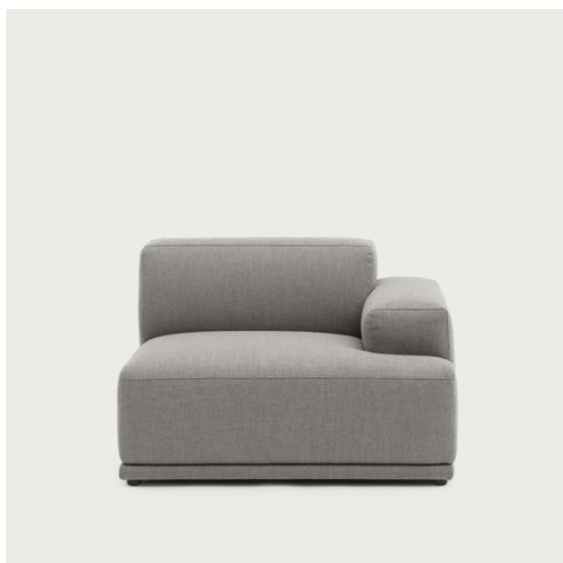

CONNECT SOFT MODULAR SOFA / RIGHT ARMREST (B)

Shipper Colli	1
Gross Weight (kg)	50
Net Weight (kg)	38.3
Please note	This product features an armrest on the right-hand side when facing the product from the front
Warranty Period	10 years

Item No.	Color	Contract Price	Lead Time
Ready-To-Ship			
94510-128	Re-wool I28	SEK 17.625,70	-
94618-12	Clay I2	SEK 18.485,70	-
Made-To-Order			
94519	Remix - All Colors	SEK 14.615,70	6 weeks
94564	Canvas - All Colors	SEK 17.625,70	6 weeks
94573	Clara - All Colors	SEK 17.625,70	6 weeks
94537	Fiord - All Colors	SEK 17.625,70	6 weeks
94510	Re-wool - All Colors	SEK 17.625,70	6 weeks
98823	Sabi - All Colors	SEK 17.625,70	6 weeks
94546	Steelcut - All Colors	SEK 17.625,70	6 weeks
94555	Steelcut Trio - All Colors	SEK 17.625,70	6 weeks
94582	Hallingdal - All Colors	SEK 18.055,70	6 weeks
94501	Balder - All Colors	SEK 18.485,70	6 weeks
99441	Beck - All Colors	SEK 18.485,70	8 weeks
94618	Clay - All Colors	SEK 18.485,70	6 weeks
94591	Divina - All Colors	SEK 18.485,70	6 weeks
94600	Divina MD - All Colors	SEK 18.485,70	6 weeks
94609	Divina Melange - All Colors	SEK 18.485,70	6 weeks
98843	Ecriture - All Colors	SEK 18.485,70	6 weeks
66701	Hearth - All Colors	SEK 18.485,70	8 weeks
76415	Planum - All Colors	SEK 18.485,70	6 weeks