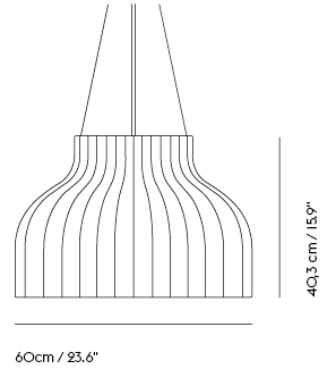

STRAND PENDANT LAMP / OPEN - Ø 60 CM / 23.5"

Shipper Colli	1
Gross Weight (kg)	6.6
Net Weight (kg)	4.05
Bulb included	No
Warranty Period	5 years

Item No.	Color	Contract Price	Lead Time
Ready-To-Ship			
22452	White - Open	SEK 6.359,70	-