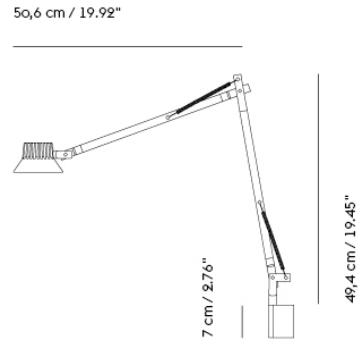

- Shipper Colli 2
- Gross Weight (kg) 1.32
- Net Weight (kg) 0.705
- Bulb included Dimmable, integrated, and non-user replaceable LED
- Warranty period 5 years

Item No.	Color	Contract Price	Lead Time
Ready-To-Ship			
14390	Black	SEK 3.482,10	-
14402	Brown Green	SEK 3.482,10	-