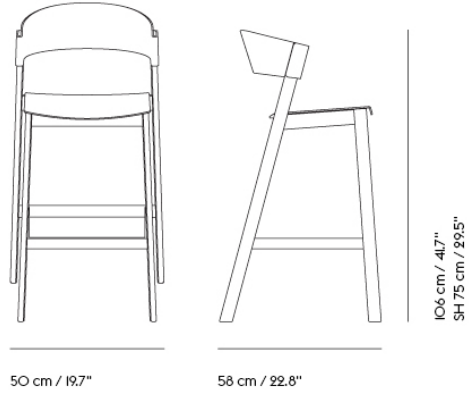

Shipper Colli	1
Gross Weight (kg)	9.15
Net Weight (kg)	6.25
Base color options	Black, Dark Beige, Green, Oak or Stained Dark Brown
Warranty Period	10 Years

Item No.	Color	Contract Price	Lead Time
Ready-To-Ship			
33102	Black	SEK 5.804,10	-
33107	Dark Beige	SEK 5.804,10	-
33104	Green	SEK 5.804,10	-
33101	Oak	SEK 5.804,10	-
33105	Stained Dark Brown	SEK 5.804,10	-
Made-To-Order			
33121	Remix - All Colors	SEK 6.578,10	7 weeks
33129	Canvas - All Colors	SEK 7.047,70	7 weeks
33128	Clara - All Colors	SEK 7.047,70	7 weeks
33134	Colline - All Colors	SEK 7.047,70	7 weeks
33139	Fiord - All Colors	SEK 7.047,70	7 weeks
33136	Re-wool - All Colors	SEK 7.047,70	7 weeks
33133	Sabi - All Colors	SEK 7.047,70	7 weeks
33122	Steelcut - All Colors	SEK 7.047,70	7 weeks
33123	Steelcut Trio - All Colors	SEK 7.047,70	7 weeks
33124	Hallingdal - All Colors	SEK 7.180,10	7 weeks
33119	Beck - All Colors	SEK 7.305,70	9 weeks
33131	Clay - All Colors	SEK 7.305,70	7 weeks
33125	Divina - All Colors	SEK 7.305,70	7 weeks
33126	Divina MD - All Colors	SEK 7.305,70	7 weeks
33127	Divina Melange - All Colors	SEK 7.305,70	7 weeks