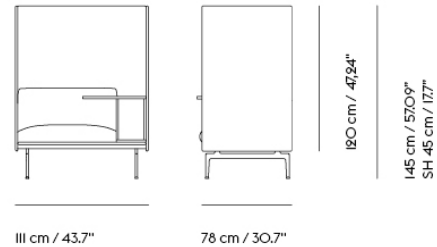

OUTLINE HIGHBACK WORK 120 / RIGHT - BLACK BASE - SH: 45 CM / 17.7"

Shipper Colli	1
Gross Weight (kg)	38
Net Weight (kg)	28
Please note	That this product features a table on the right-hand side when facing the product from the front.
Warranty Period	5 years

Item No.	Color	Contract Price	Lead Time
Made-To-Order			
75363	Remix - All Colors	SEK 39.985,70	6 weeks
75443	Canvas - All Colors	SEK 43.860,00	6 weeks
75403	Clara - All Colors	SEK 43.860,00	6 weeks
75769	Colline - All Colors	SEK 43.860,00	6 weeks
75123	Fiord - All Colors	SEK 43.860,00	6 weeks
75243	Steelcut - All Colors	SEK 43.860,00	6 weeks
75203	Steelcut Trio - All Colors	SEK 43.860,00	6 weeks
75283	Hallingdal - All Colors	SEK 46.005,70	6 weeks
75043	Balder - All Colors	SEK 46.865,70	6 weeks
85615	Beck - All Colors	SEK 46.865,70	8 weeks
75723	Clay - All Colors	SEK 46.865,70	6 weeks
75483	Divina - All Colors	SEK 46.865,70	6 weeks
75523	Divina MD - All Colors	SEK 46.865,70	6 weeks
75563	Divina Melange - All Colors	SEK 46.865,70	6 weeks
76123	Ecriture - All Colors	SEK 46.865,70	6 weeks
97639	Hearth - All Colors	SEK 46.865,70	8 weeks
75789	Planum - All Colors	SEK 46.865,70	6 weeks
75083	Twill Weave - All Colors	SEK 46.865,70	6 weeks
75683	Vidar - All Colors	SEK 46.865,70	6 weeks

Extras

83061	Leather care set for Refine Leather	SEK 172,00	-