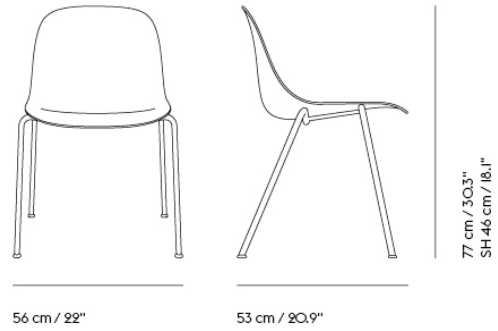

FIBER SIDE CHAIR A-BASE W. LINKING DEVICE

Shipper Colli	1
Gross Weight (kg)	10.3
Net Weight (kg)	7.4
Base color options	Chrome
Stacking	Up to 15 shell or 10 upholstered chairs can be stacked together
Warranty Period	10 years

Item No.	Color	Contract Price	Lead Time
Made-To-Order			
59021	Black/Chrome (Recycled Plastic)	SEK 2.450,10	3 weeks
59023	Dusty Green/Chrome (Recycled Plastic)	SEK 2.450,10	3 weeks
59022	Grey/Chrome (Recycled Plastic)	SEK 2.450,10	3 weeks
59025	Natural White/Chrome (Recycled Plastic)	SEK 2.450,10	3 weeks
59024	Ochre/Chrome (Recycled Plastic)	SEK 2.450,10	3 weeks
25356	Remix - All Colors	SEK 4.514,10	4 weeks
25364	Canvas - All Colors	SEK 5.327,70	4 weeks
25363	Clara - All Colors	SEK 5.327,70	4 weeks
59640	Fiord - All Colors	SEK 5.327,70	4 weeks
55048	Hero - All Colors	SEK 5.327,70	4 weeks
19755	Re-wool - All Colors	SEK 5.327,70	4 weeks
19643	Sabi - All Colors	SEK 5.327,70	4 weeks
25359	Steelcut - All Colors	SEK 5.327,70	4 weeks
25360	Steelcut Trio - All Colors	SEK 5.327,70	4 weeks
25361	Hallingdal - All Colors	SEK 6.015,70	4 weeks
55165	Balder - All Colors	SEK 6.148,10	4 weeks
13763	Beck - All Colors	SEK 6.148,10	6 weeks
58024	Clay - All Colors	SEK 6.148,10	4 weeks
25362	Divina - All Colors	SEK 6.148,10	4 weeks
25365	Divina MD - All Colors	SEK 6.148,10	4 weeks
25366	Divina Melange - All Colors	SEK 6.148,10	4 weeks