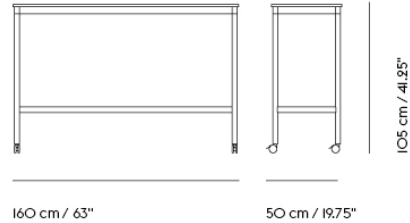

BASE HIGH TABLE / WITH CASTORS / 160 X 50 H: 105 CM / 63 X 19.7 H: 41.3"

Shipper Colli	2
Gross Weight (kg)	35
Net Weight (kg)	29.22
Base color options	Black or White
Warranty Period	10 years

Item No.	Color	Contract Price	Lead Time
Made-To-Order			
64308	Black Laminate/Plywood/Black	SEK 18.055,70	8 weeks
64372	Black Laminate/Plywood/White	SEK 18.055,70	8 weeks
64348	White Laminate/Plywood/Black	SEK 18.055,70	8 weeks
64419	White Laminate/Plywood/White	SEK 18.055,70	8 weeks
64324	Black Nanolaminate/Plywood/Black	SEK 21.495,70	8 weeks
64388	Black Nanolaminate/Plywood/White	SEK 21.495,70	8 weeks
64356	White Nanolaminate/Plywood/Black	SEK 21.495,70	8 weeks
64420	White Nanolaminate/Plywood/White	SEK 21.495,70	8 weeks
64332	Lacquered Oak Veneer/Plywood/Black	SEK 20.205,70	8 weeks
64396	Lacquered Oak Veneer/Plywood/White	SEK 20.205,70	8 weeks
64316	Black Linoleum/Plywood/Black	SEK 19.775,70	8 weeks
64380	Black Linoleum/Plywood/White	SEK 19.775,70	8 weeks