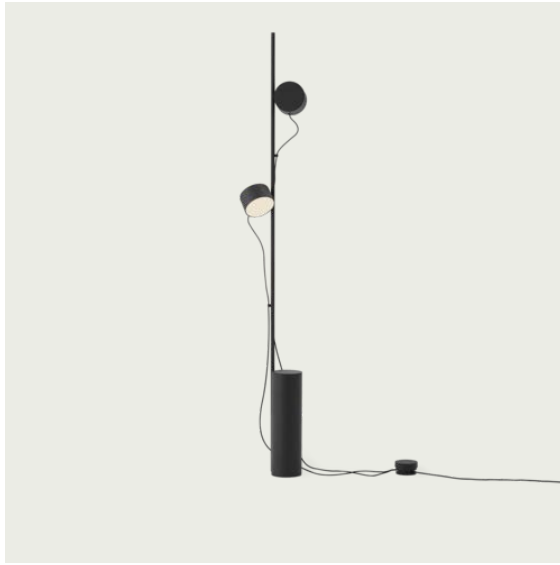

- Shipper Colli 1
- Gross Weight (kg) 12.5
- Net Weight (kg) 10.2
- Bulb included Yes. Integrated non-replaceable LED
- Warranty Period 5 years

Item No.	Color	Contract Price	Lead Time
Ready-To-Ship			
22600	Black	SEK 6.015,70	-
Extras			
22554	Brown Green - Extra Cable Drops		-
22617	Extra Lighting Unit - Brown Green		-
22386	Extra Cable Drops - Black	SEK 270,90	-
22602	Extra Lighting Unit - Black	SEK 2.192,10	-