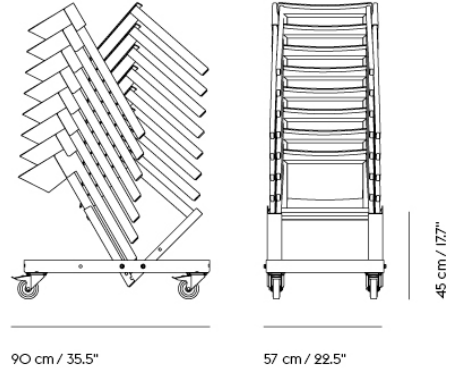

COVER AND VISU CHAIR TRANSPORT TROLLEY

Shipper Colli	1
Gross Weight (kg)	22
Net Weight (kg)	21.5
Please note	This transport trolley can be used for Visu Chair Tube Base, Visu Chair Sled Base and Cover Side Chair.
Stacking information	Stacking on Trolley: Without upholstery: 17. With upholstery: 15. With linking device: 15 Stacking on floor: Without upholstery: 15. With upholstery: 10. With linking device: 8. Cover Side Chair: 4 on floor and 10 on trolley.
Warranty Period	5 years