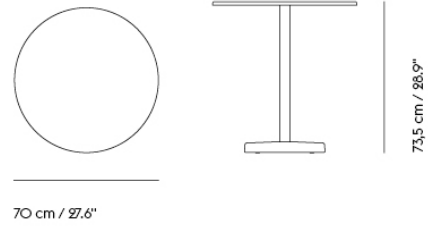

LINEAR STEEL CAFÉ TABLE / Ø 70 H: 73 CM / 27.6 H: 28.7"

Shipper Colli	3
Gross Weight (kg)	26.704
Net Weight (kg)	24.2
Warranty Period	10 years

Item No.	Color	Contract Price	Lead Time
Ready-To-Ship			
31195	Anthracite Black	SEK 6.015,70	-
31198	Burnt Orange	SEK 6.015,70	-
31197	Dark Green	SEK 6.015,70	-
31196	Grey	SEK 6.015,70	-
31199	Pale Blue	SEK 6.015,70	-