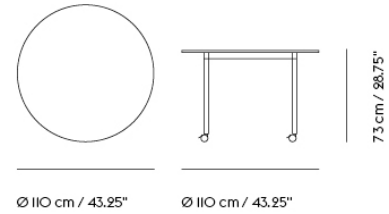

BASE ROUND TABLE / WITH CASTORS / Ø 110 CM / 43.3"

Shipper Colli	2
Gross Weight (kg)	19.1
Net Weight (kg)	14
Base color options	Black or White
Warranty Period	10 years

Item No.	Color	Contract Price	Lead Time
Made-To-Order			
64455	Black Laminate/Plywood/Black	SEK 11.605,70	6 weeks
64575	Black Laminate/Plywood/White	SEK 11.605,70	6 weeks
64530	White Laminate/Plywood/Black	SEK 11.605,70	6 weeks
64650	White Laminate/Plywood/White	SEK 11.605,70	6 weeks
64485	Black Nanolaminat/Plywood/Black	SEK 14.615,70	6 weeks
64605	Black Nanolaminat/Plywood/White	SEK 14.615,70	6 weeks
64545	White Nanolaminat/Plywood/Black	SEK 14.615,70	6 weeks
64665	White Nanolaminat/Plywood/White	SEK 14.615,70	6 weeks
64500	Lacquered Oak Veneer/Plywood/Black	SEK 12.895,70	6 weeks
64620	Lacquered Oak Veneer/Plywood/White	SEK 12.895,70	6 weeks
64467	Black Linoleum/Plywood/Black	SEK 12.895,70	6 weeks
64587	Black Linoleum/Plywood/White	SEK 12.895,70	6 weeks