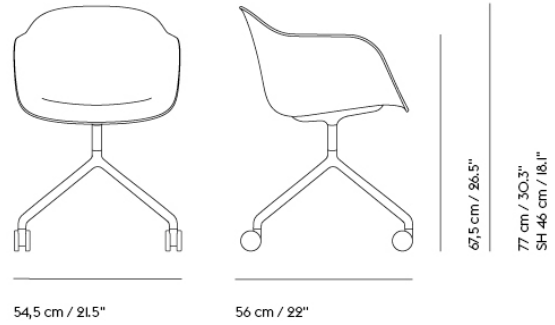

FIBER ARMCHAIR / SWIVEL BASE W. CASTORS

Shipper Colli	1
Gross Weight (kg)	10.3
Net Weight (kg)	9.8
Base color options	Anthracite Black, Dusty Green, Grey or Polished Aluminum with black castors. White with white castors.
Warranty Period	10 years