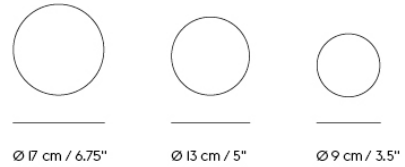

Shipper Colli 1
Gross Weight (kg) 1.2
Net Weight (kg) 0.77
Set of 5 Consists of 1x Ø 17 cm / 6.75", 1x Ø 13 cm / 5" and 3x Ø 9 cm / 3.5"
Warranty Period 5 years

Item No.	Color	Contract Price	Lead Time
Ready-To-Ship			
03002	Black	SEK 988,10	-
03012	Grey ***	SEK 988,10	-
03001	Oak	SEK 988,10	-
03352	Off-White	SEK 988,10	-
Extras			
83001	Screw for Dots Wood and Ceramic	SEK 9,50	-