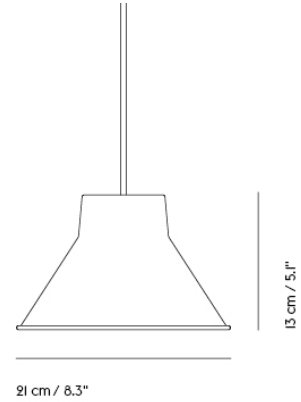

Shipper Colli	1
Gross Weight (kg)	1.54
Net Weight (kg)	0.82
Bulb included	Yes
Warranty Period	5 Years

Item No.	Color	Contract Price	Lead Time
Ready-To-Ship			
22868	Dark Green	SEK 1.504,10	-
22867	Deep Red	SEK 1.504,10	-
22865	Grey	SEK 1.504,10	-
22866	Sand	SEK 1.504,10	-
Extras			
22848	Dimmable Bulb for Ambit Pendant Lamp Ø16,6 cm and Top Pendant Lamp - Ø21 + Ø36 cm	SEK 179,00	-