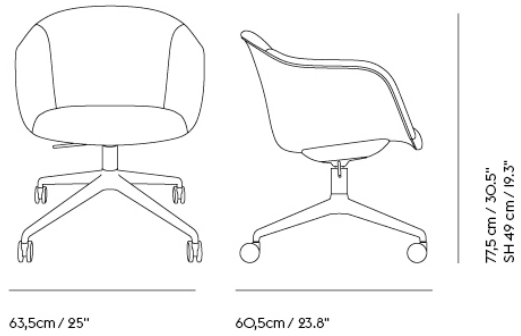

FIBER SOFT ARMCHAIR SWIVEL BASE W. CASTORS AND TILT

Shipper Colli	1
Gross Weight (kg)	18.841
Net Weight (kg)	15.341
Base color options	Anthracite Black or Grey
Warranty Period	10 years

Item No.	Color	Contract Price	Lead Time
Made-To-Order			
16301	Remix - All Colors	SEK 9.025,70	4 weeks
16306	Canvas - All Colors	SEK 10.315,70	4 weeks
16305	Clara - All Colors	SEK 10.315,70	4 weeks
16578	Fiord - All Colors	SEK 10.315,70	4 weeks
16590	Hero - All Colors	SEK 10.315,70	4 weeks
16313	Re-wool - All Colors	SEK 10.315,70	4 weeks
16251	Sabi - All Colors	SEK 10.315,70	4 weeks
16303	Steelcut - All Colors	SEK 10.315,70	4 weeks
16304	Steelcut Trio - All Colors	SEK 10.315,70	4 weeks
16312	Balder - All Colors	SEK 11.175,70	4 weeks
13792	Beck - All Colors	SEK 11.175,70	6 weeks
16302	Clay - All Colors	SEK 11.175,70	4 weeks
16308	Divina - All Colors	SEK 11.175,70	4 weeks
16309	Divina MD - All Colors	SEK 11.175,70	4 weeks
16310	Divina Melange - All Colors	SEK 11.175,70	4 weeks
16566	Ecriture - All Colors	SEK 11.175,70	4 weeks
16307	Hallingdal - All Colors	SEK 11.175,70	4 weeks
14550	Hearth - All Colors	SEK 11.175,70	6 weeks
16259	Planum - All Colors	SEK 11.175,70	4 weeks
16311	Twill Weave - All Colors	SEK 11.175,70	4 weeks
16574	Vidar - All Colors	SEK 11.175,70	4 weeks