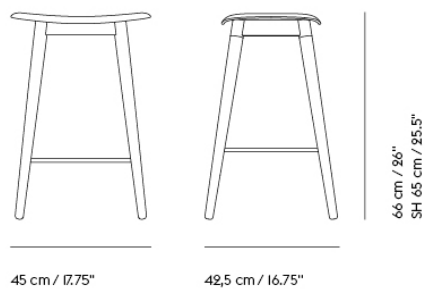

Shipper Colli 1
 Gross Weight (kg) 0.45
 Net Weight (kg) 0.35
 Warranty Period 5 years

Item No.	Color	Contract Price	Lead Time
Ready-To-Ship			
56002-133	Remix I33 ***	SEK 614,90	-

FIBER COUNTER STOOL / WOOD BASE - 65 CM / 25.6"