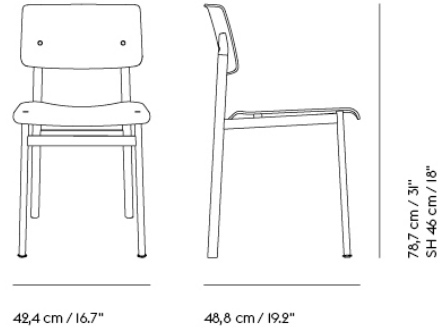

Shipper Colli	1
Gross Weight (kg)	15
Net Weight (kg)	6.6
Base color options	Black, Deep Red, Dusty Green or Grey
Warranty Period	10 years

Item No.	Color	Contract Price	Lead Time
Ready-To-Ship			
30205	Black/Black	SEK 3.482,10	-
30201	Oak/Black	SEK 3.482,10	-
30251	Oak/Deep Red	SEK 3.482,10	-
30204	Oak/Dusty Green	SEK 3.482,10	-
30252	Oak/Grey	SEK 3.482,10	-
30266	Stained Dark Brown/Black	SEK 3.482,10	-
Made-To-Order			
30253	Stained Dark Brown/Grey	SEK 3.482,10	>MOQ: 4 7 weeks
40005	Remix - Black/Black	SEK 4.772,10	>MOQ: 4 7 weeks
40001	Remix - Black/Oak	SEK 4.772,10	>MOQ: 4 7 weeks
40006	Remix - Black/Stained Dark Brown	SEK 4.772,10	>MOQ: 4 7 weeks
34560	Remix - Deep Red/Oak	SEK 4.772,10	>MOQ: 4 7 weeks
40004	Remix - Dusty Green/Oak	SEK 4.772,10	>MOQ: 4 7 weeks
34450	Remix - Grey/Oak	SEK 4.772,10	>MOQ: 4 7 weeks
34667	Remix - Grey/Stained Dark Brown	SEK 4.772,10	>MOQ: 4 7 weeks
40085	Canvas - Black/Black	SEK 5.116,10	>MOQ: 4 7 weeks
40081	Canvas - Black/Oak	SEK 5.116,10	>MOQ: 4 7 weeks
40086	Canvas - Black/Stained Dark Brown	SEK 5.116,10	>MOQ: 4 7 weeks
34568	Canvas - Deep Red/Oak	SEK 5.116,10	>MOQ: 4 7 weeks
40084	Canvas - Dusty Green/Oak	SEK 5.116,10	>MOQ: 4 7 weeks
34458	Canvas - Grey/Oak	SEK 5.116,10	>MOQ: 4 7 weeks