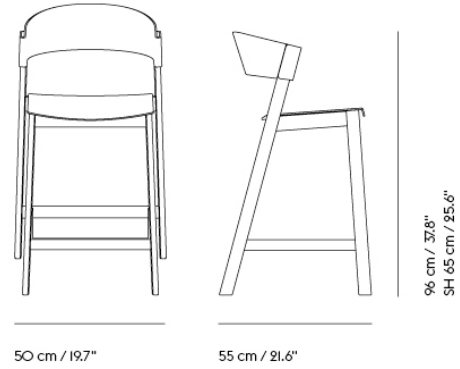

COVER COUNTER STOOL / WITH STEEL FOOT PROTECT - 65 CM / 25.6"

Shipper Colli	1
Gross Weight (kg)	8.98
Net Weight (kg)	6.08
Base color options	Black, Dark Beige, Green, Oak or Stained Dark Brown
Warranty Period	10 Years

Item No.	Color	Contract Price	Lead Time
Made-To-Order			
33402	Black	SEK 6.015,70	7 weeks
33407	Dark Beige	SEK 6.015,70	7 weeks
33404	Green	SEK 6.015,70	7 weeks
33401	Oak	SEK 6.015,70	7 weeks
33405	Stained Dark Brown	SEK 6.015,70	7 weeks
33421	Remix - All Colors	SEK 6.836,10	7 weeks
33429	Canvas - All Colors	SEK 7.305,70	7 weeks
33428	Clara - All Colors	SEK 7.305,70	7 weeks
33434	Colline - All Colors	SEK 7.305,70	7 weeks
33439	Fiord - All Colors	SEK 7.305,70	7 weeks
33436	Re-Wool - All Colors	SEK 7.305,70	7 weeks
33433	Sabi - All Colors	SEK 7.305,70	7 weeks
33422	Steelcut - All Colors	SEK 7.305,70	7 weeks
33423	Steelcut Trio - All Colors	SEK 7.305,70	7 weeks
33424	Hallingdal - All Colors	SEK 7.391,70	7 weeks
33419	Beck - All Colors	SEK 7.524,10	9 weeks
33431	Clay - All Colors	SEK 7.524,10	7 weeks
33425	Divina - All Colors	SEK 7.524,10	7 weeks
33426	Divina MD - All Colors	SEK 7.524,10	7 weeks
33427	Divina Melange - All Colors	SEK 7.524,10	7 weeks
33437	Ecriture - All Colors	SEK 7.524,10	7 weeks
33420	Hearth - All Colors	SEK 7.524,10	9 weeks