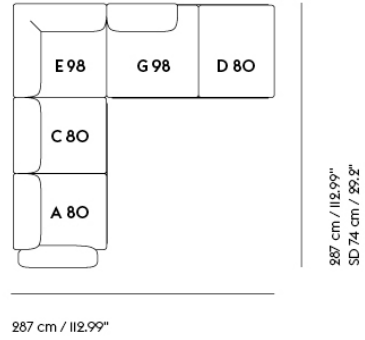

IN SITU MODULAR SOFA / CORNER - CONFIGURATION 3

Shipper Colli IO
Gross Weight (kg) 232.4
Net Weight (kg) 175.85
Warranty Period 10 years

Item No.	Color	Contract Price	Lead Time
Ready-To-Ship			
41923	Frame and Module - Clay 12/Black	SEK 76.535,70	-
99834	Frame and Module - Ecriture 240/Black	SEK 76.535,70	-
Extras			
83061	Leather care set for Refine Leather	SEK 172,00	-