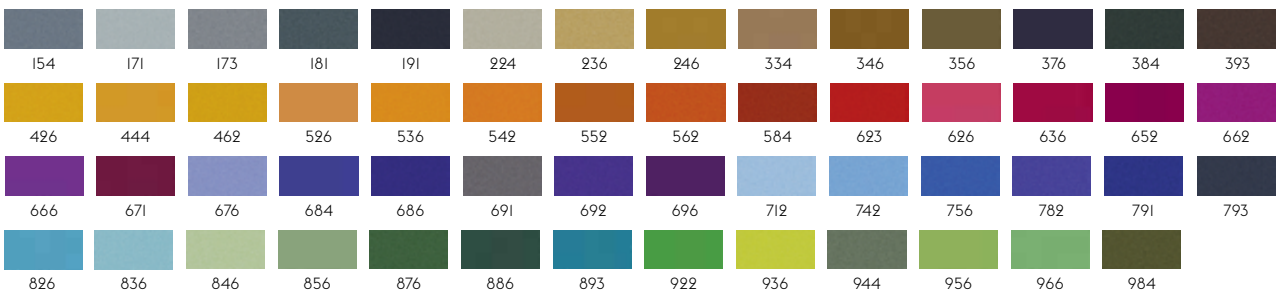

DIVINA BY KVADRAT

Designer: Finn Sködt.
Composition: 100% new wool.
Durability: 45,000 Martindale / Lightfastness 5-6.
Sustainability: Complies with both EU ecolabel "The Flower" and Greenguard Gold Certification.

106