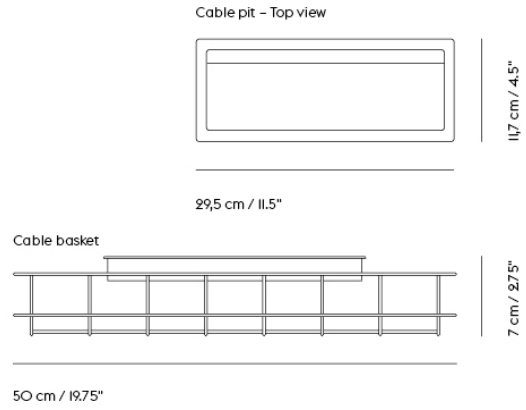

Shipper Colli 1
Gross Weight (kg) 0.58714
Net Weight (kg) 0.58714
Warranty Period 5 years

Item No.	Color	Contract Price	Lead Time
Ready-To-Ship			
12202	Aluminum ***	SEK 2.317,70	-
12201	Black ***	SEK 2.317,70	-