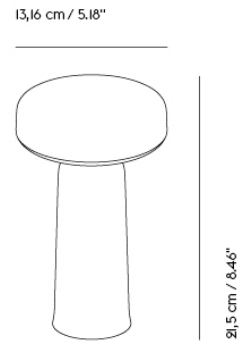

- Shipper Colli |
- Gross Weight (kg) |
- Net Weight (kg) 0.6
- Bulb included Yes. Integrated, dimmable, non-replaceable LED module.
- Warranty Period 5 years

Item No.	Color	Contract Price	Lead Time
Ready-To-Ship			
22740	Black	SEK 1.762,10	-
22741	Grey	SEK 1.762,10	-
22743	Light Blue	SEK 1.762,10	-
22742	Taupe	SEK 1.762,10	-
Extras			
22746	Ease Portable Lamp Dock - Black	SEK 214,10	-
22744	Portable Charging Station - Black	SEK 5.804,10	-