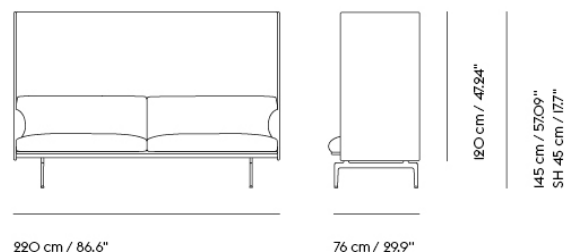

OUTLINE HIGHBACK SOFA 120 / 3-SEATER - POLISHED ALUMINUM BASE - SH: 45 CM / 17.7"

Shipper Colli	1
Gross Weight (kg)	63
Net Weight (kg)	44
Additional Information	Please note that the highback height for this product is 120 cm / 47.2"
Warranty Period	10 years

Item No.	Color	Contract Price	Lead Time
Made-To-Order			
75360	Remix - All Colors	SEK 44.715,70	6 weeks
75440	Canvas - All Colors	SEK 50.305,70	6 weeks
75400	Clara - All Colors	SEK 50.305,70	6 weeks
75767	Colline - All Colors	SEK 50.305,70	6 weeks
75120	Fiord - All Colors	SEK 50.305,70	6 weeks
75240	Steelcut - All Colors	SEK 50.305,70	6 weeks
75200	Steelcut Trio - All Colors	SEK 50.305,70	6 weeks
75280	Hallingdal - All Colors	SEK 53.745,70	6 weeks
75040	Balder - All Colors	SEK 55.035,70	6 weeks
85613	Beck - All Colors	SEK 55.035,70	8 weeks
75720	Clay - All Colors	SEK 55.035,70	6 weeks
75480	Divina - All Colors	SEK 55.035,70	6 weeks
75520	Divina MD - All Colors	SEK 55.035,70	6 weeks
75560	Divina Melange - All Colors	SEK 55.035,70	6 weeks
76121	Ecriture - All Colors	SEK 55.035,70	6 weeks
97636	Hearth - All Colors	SEK 55.035,70	8 weeks
75787	Planum - All Colors	SEK 55.035,70	6 weeks
75080	Twill Weave - All Colors	SEK 55.035,70	6 weeks
75680	Vidar - All Colors	SEK 55.035,70	6 weeks

Extras

83061	Leather care set for Refine Leather	SEK 172,00	-