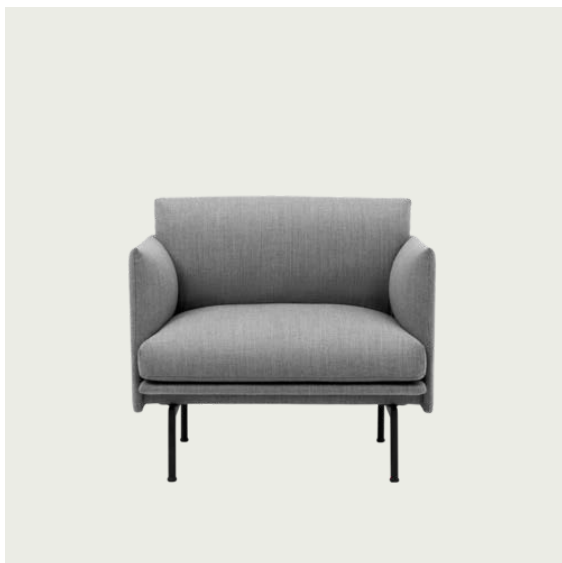

Shipper Colli |
Gross Weight (kg) 29
Net Weight (kg) 24
Warranty Period 10 years

Item No.	Color	Contract Price	Lead Time
Made-To-Order			
26808	Remix - All Colors	SEK 16.765,70	6 weeks
26810	Canvas - All Colors	SEK 19.775,70	6 weeks
26809	Clara - All Colors	SEK 19.775,70	6 weeks
91322	Colline - All Colors	SEK 19.775,70	6 weeks
26802	Fiord - All Colors	SEK 19.775,70	6 weeks
26805	Steelcut - All Colors	SEK 19.775,70	6 weeks
26804	Steelcut Trio - All Colors	SEK 19.775,70	6 weeks
26806	Hallingdal - All Colors	SEK 22.355,70	6 weeks
26821	Balder - All Colors	SEK 22.785,70	6 weeks
91155	Beck - All Colors	SEK 22.785,70	8 weeks
68369	Clay - All Colors	SEK 22.785,70	6 weeks
26811	Divina - All Colors	SEK 22.785,70	6 weeks
26812	Divina MD - All Colors	SEK 22.785,70	6 weeks
26813	Divina Melange - All Colors	SEK 22.785,70	6 weeks
76184	Ecriture - All Colors	SEK 22.785,70	6 weeks
97500	Hearth - All Colors	SEK 22.785,70	8 weeks
91453	Planum - All Colors	SEK 22.785,70	6 weeks
26822	Twill Weave - All Colors	SEK 22.785,70	6 weeks
26820	Vidar - All Colors	SEK 22.785,70	6 weeks
Extras			
83061	Leather care set for Refine Leather	SEK 172,00	-