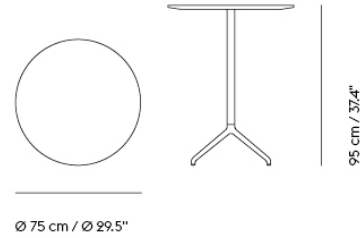

STILL CAFÉ TABLE / Ø 75 H: 95 CM / Ø 29.5 H: 37.4"

Shipper Colli	2
Gross Weight (kg)	17.5
Net Weight (kg)	12.648
Base color options	Black, White
Warranty Period	10 years

Item No.	Color	Contract Price	Lead Time
Ready-To-Ship			
65606	Black Nanolaminate/Anthracite Black	SEK 6.234,10	-
65605	Black Nanolaminate/White	SEK 6.234,10	-
65604	White Nanolaminate/Anthracite Black	SEK 6.234,10	-
65603	White Nanolaminate/White	SEK 6.234,10	-
Made-To-Order			
65546	Black Linoleum/Anthracite Black	SEK 6.234,10	6 weeks
65545	Black Linoleum/White	SEK 6.234,10	6 weeks