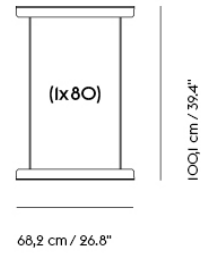

IN SITU MODULAR SOFA / FRAME SECTION (1 X 80)

Shipper Colli 1
Gross Weight (kg) 14
Net Weight (kg) 11.76
Warranty Period 10 years

Item No.	Color	Contract Price	Lead Time
Ready-To-Ship			
41555	Black - 1 x 80	SEK 1.848,10	-