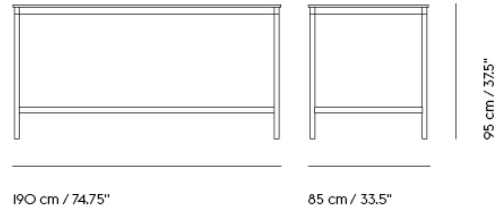

BASE HIGH TABLE / 190 X 85 H: 95 CM / 74.8 X 33.5 H: 37.4"

Shipper Colli	2
Gross Weight (kg)	46
Net Weight (kg)	39.25
Base color options	Black or White
Warranty Period	10 years

Item No.	Color	Contract Price	Lead Time
Ready-To-Ship			
62046	White Laminate/Plywood/Black	SEK 17.625,70	-
62045	White Laminate/Plywood/White	SEK 17.625,70	-
64775	Lacquered Oak Veneer/Plywood/Black	SEK 20.205,70	-
64774	Lacquered Oak Veneer/Plywood/White	SEK 20.205,70	-
62050	Black Linoleum/Plywood/Black	SEK 19.345,70	-
62049	Black Linoleum/Plywood/White	SEK 19.345,70	-
Made-To-Order			
62048	Black Laminate/Plywood/Black	SEK 17.625,70	8 weeks
62047	Black Laminate/Plywood/White	SEK 17.625,70	8 weeks
62056	Black Nanolaminate/Plywood/Black	SEK 21.495,70	8 weeks
62055	Black Nanolaminate/Plywood/White	SEK 21.495,70	8 weeks
62054	White Nanolaminate/Plywood/Black	SEK 21.495,70	8 weeks
62053	White Nanolaminate/Plywood/White	SEK 21.495,70	8 weeks
Extras			
70721	Adjustable Feet for Base Table - Set of 4		-