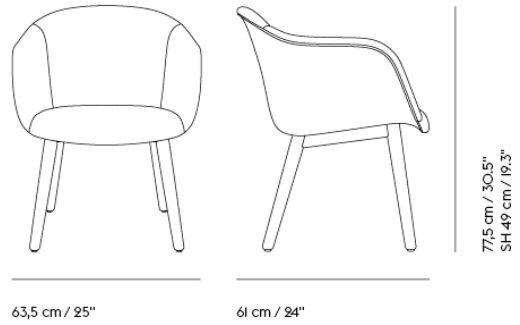

Shipper Colli	1
Gross Weight (kg)	15.632
Net Weight (kg)	12.132
Base color options	Oak, Stained Dark Brown, Anthracite Black or Grey
Warranty period	10 years

Item No.	Color	Contract Price	Lead Time
Ready-To-Ship			
76565-OAK_240	Ecriture 240/Oak	SEK 10.315,70	-
Made-To-Order			
76542	Remix - All Colors	SEK 8.079,70	4 weeks
76547	Canvas - All Colors	SEK 9.455,70	4 weeks
76546	Clara - All Colors	SEK 9.455,70	4 weeks
76567	Fiord - All Colors	SEK 9.455,70	4 weeks
76597	Hero - All Colors	SEK 9.455,70	4 weeks
76554	Re-wool - All Colors	SEK 9.455,70	4 weeks
76568	Sabi - All Colors	SEK 9.455,70	4 weeks
76544	Steelcut - All Colors	SEK 9.455,70	4 weeks
76545	Steelcut Trio - All Colors	SEK 9.455,70	4 weeks
76553	Balder - All Colors	SEK 10.315,70	4 weeks
13787	Beck - All Colors	SEK 10.315,70	6 weeks
76543	Clay - All Colors	SEK 10.315,70	4 weeks
76549	Divina - All Colors	SEK 10.315,70	4 weeks
76550	Divina MD - All Colors	SEK 10.315,70	4 weeks
76551	Divina Melange - All Colors	SEK 10.315,70	4 weeks
76565	Ecriture - All Colors	SEK 10.315,70	4 weeks
76548	Hallingdal - All Colors	SEK 10.315,70	4 weeks
14545	Hearth - All Colors	SEK 10.315,70	6 weeks
76569	Planum - All Colors	SEK 10.315,70	4 weeks