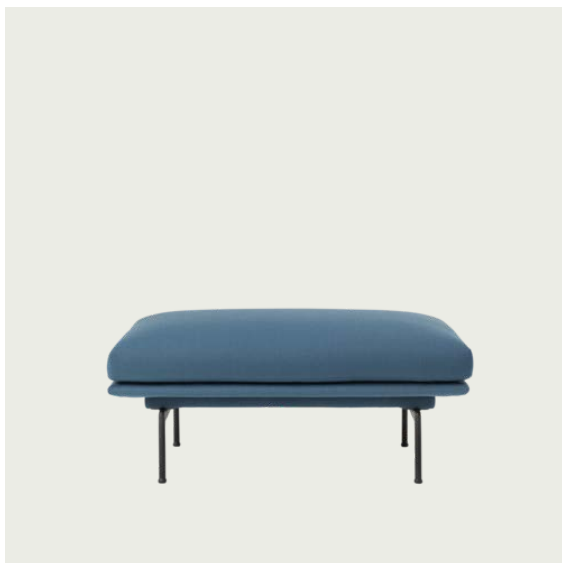

Shipper Colli 1
Gross Weight (kg) 23
Net Weight (kg) 17
Warranty Period 10 years

Item No.	Color	Contract Price	Lead Time
Made-To-Order			
28045	Remix - All Colors	SEK 9.885,70	6 weeks
28047	Canvas - All Colors	SEK 11.605,70	6 weeks
28046	Clara - All Colors	SEK 11.605,70	6 weeks
91336	Colline - All Colors	SEK 11.605,70	6 weeks
28041	Fiord - All Colors	SEK 11.605,70	6 weeks
28043	Steelcut - All Colors	SEK 11.605,70	6 weeks
28059	Steelcut Trio - All Colors	SEK 11.605,70	6 weeks
28044	Hallingdal - All Colors	SEK 13.325,70	6 weeks
28061	Balder - All Colors	SEK 15.905,70	6 weeks
91160	Beck - All Colors	SEK 15.905,70	8 weeks
68359	Clay - All Colors	SEK 15.905,70	6 weeks
28048	Divina - All Colors	SEK 15.905,70	6 weeks
28049	Divina MD - All Colors	SEK 15.905,70	6 weeks
28050	Divina Melange - All Colors	SEK 15.905,70	6 weeks
76198	Ecriture - All Colors	SEK 15.905,70	6 weeks
97514	Hearth - All Colors	SEK 15.905,70	8 weeks
91467	Planum - All Colors	SEK 15.905,70	6 weeks
28062	Twill Weave - All Colors	SEK 15.905,70	6 weeks
28057	Vidar - All Colors	SEK 15.905,70	6 weeks
Extras			
83061	Leather care set for Refine Leather	SEK 172,00	-