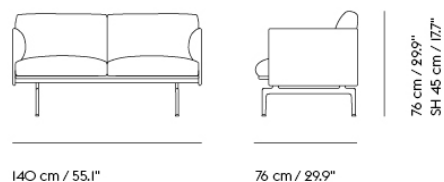

OUTLINE STUDIO SOFA / 140 CM / 55.1" - POLISHED ALUMINUM BASE - SH: 45 CM / 17.7"

Shipper Colli	1
Gross Weight (kg)	41
Net Weight (kg)	36
Warranty Period	10 years

Item No.	Color	Contract Price	Lead Time
Made-To-Order			
73333	Remix - All Colors	SEK 26.225,70	6 weeks
73335	Canvas - All Colors	SEK 31.385,70	6 weeks
73334	Clara - All Colors	SEK 31.385,70	6 weeks
91417	Colline - All Colors	SEK 31.385,70	6 weeks
73327	Fiord - All Colors	SEK 31.385,70	6 weeks
73330	Steelcut - All Colors	SEK 31.385,70	6 weeks
73329	Steelcut Trio - All Colors	SEK 31.385,70	6 weeks
73331	Hallingdal - All Colors	SEK 33.535,70	6 weeks
73346	Balder - All Colors	SEK 34.825,70	6 weeks
85761	Beck - All Colors	SEK 34.825,70	8 weeks
68316	Clay - All Colors	SEK 34.825,70	6 weeks
73336	Divina - All Colors	SEK 34.825,70	6 weeks
73337	Divina MD - All Colors	SEK 34.825,70	6 weeks
73338	Divina Melange - All Colors	SEK 34.825,70	6 weeks
76279	Ecriture - All Colors	SEK 34.825,70	6 weeks
97591	Hearth - All Colors	SEK 34.825,70	8 weeks
91548	Planum - All Colors	SEK 34.825,70	6 weeks
73347	Twill Weave - All Colors	SEK 34.825,70	6 weeks
73345	Vidar - All Colors	SEK 34.825,70	6 weeks
Extras			
83061	Leather care set for Refine Leather	SEK 172,00	-