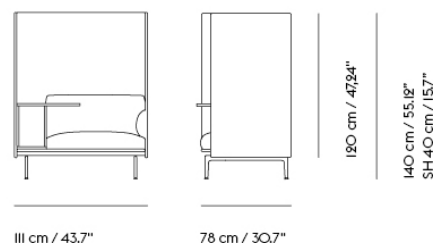

OUTLINE HIGHBACK WORK 120 / LEFT - POLISHED ALUMINUM BASE

Shipper Colli	1
Gross Weight (kg)	38
Net Weight (kg)	28
Please note	That this product features a table on the left-hand side when facing the product from the front.
Warranty Period	5 years

Item No.	Color	Contract Price	Lead Time
Made-To-Order			
75346	Remix - All Colors	SEK 41.705,70	6 weeks
75426	Canvas - All Colors	SEK 46.005,70	6 weeks
75386	Clara - All Colors	SEK 46.005,70	6 weeks
75760	Colline - All Colors	SEK 46.005,70	6 weeks
75106	Fiord - All Colors	SEK 46.005,70	6 weeks
75226	Steelcut - All Colors	SEK 46.005,70	6 weeks
75186	Steelcut Trio - All Colors	SEK 46.005,70	6 weeks
75266	Hallingdal - All Colors	SEK 47.725,70	6 weeks
75026	Balder - All Colors	SEK 48.585,70	6 weeks
85606	Beck - All Colors	SEK 48.585,70	8 weeks
75706	Clay - All Colors	SEK 48.585,70	6 weeks
75466	Divina - All Colors	SEK 48.585,70	6 weeks
75506	Divina MD - All Colors	SEK 48.585,70	6 weeks
75546	Divina Melange - All Colors	SEK 48.585,70	6 weeks
76114	Ecriture - All Colors	SEK 48.585,70	6 weeks
97622	Hearth - All Colors	SEK 48.585,70	8 weeks
75780	Planum - All Colors	SEK 48.585,70	6 weeks
75066	Twill Weave - All Colors	SEK 48.585,70	6 weeks
75666	Vidar - All Colors	SEK 48.585,70	6 weeks

Extras

83061	Leather care set for Refine Leather	SEK 172,00	-