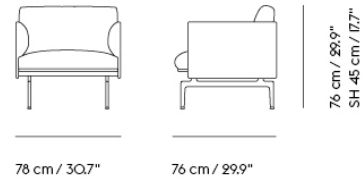

OUTLINE STUDIO CHAIR / POLISHED ALUMINUM BASE - SH: 45 CM / 17.7"

Shipper Colli	1
Gross Weight (kg)	29
Net Weight (kg)	24
Warranty Period	10 years

Item No.	Color	Contract Price	Lead Time
Made-To-Order			
73308	Remix - All Colors	SEK 18.485,70	6 weeks
73310	Canvas - All Colors	SEK 21.495,70	6 weeks
73309	Clara - All Colors	SEK 21.495,70	6 weeks
91416	Colline - All Colors	SEK 21.495,70	6 weeks
73302	Fiord - All Colors	SEK 21.495,70	6 weeks
73305	Steelcut - All Colors	SEK 21.495,70	6 weeks
73304	Steelcut Trio - All Colors	SEK 21.495,70	6 weeks
73306	Hallingdal - All Colors	SEK 24.075,70	6 weeks
73321	Balder - All Colors	SEK 24.505,70	6 weeks
85760	Beck - All Colors	SEK 24.505,70	8 weeks
68314	Clay - All Colors	SEK 24.505,70	6 weeks
73311	Divina - All Colors	SEK 24.505,70	6 weeks
73312	Divina MD - All Colors	SEK 24.505,70	6 weeks
73313	Divina Melange - All Colors	SEK 24.505,70	6 weeks
76278	Ecriture - All Colors	SEK 24.505,70	6 weeks
97590	Hearth - All Colors	SEK 24.505,70	8 weeks
91547	Planum - All Colors	SEK 24.505,70	6 weeks
73322	Twill Weave - All Colors	SEK 24.505,70	6 weeks
73320	Vidar - All Colors	SEK 24.505,70	6 weeks
Extras			
83061	Leather care set for Refine Leather	SEK 172,00	-