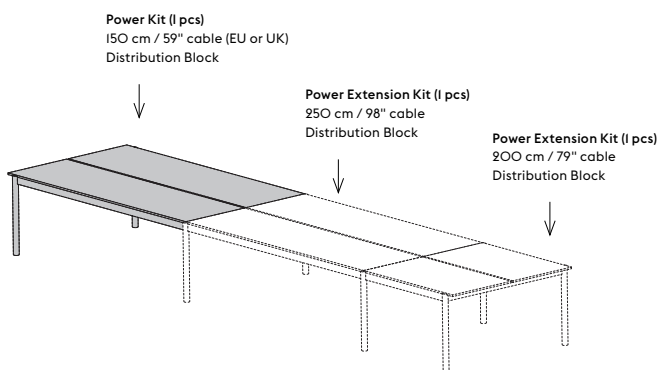

STEP 5. INTEGRATED POWER FOR MOUNTED LAMPS & TABLE POWER OUTLET

If you'd like to add the Mounted Lamp(s) and/or Table Power Outlet(s), select the Power Kit for the first End Module you choose and then add an a Power Extension Kit for each table added.

Power Kit (1 pcs)

150 cm / 59" cable (EU or UK)
Distribution Block

Power Extension Kit (X pcs)

200 cm / 79" or 250 cm / 98" cable
Distribution Block

If you add a End Module or a Middle Module — 240 cm / 94.5", select the 250 cm / 98" Power Extension Kit.

If you add a End Module — 120 cm / 47.2", select the 200 cm / 79" Power Extension kit.

Example 1