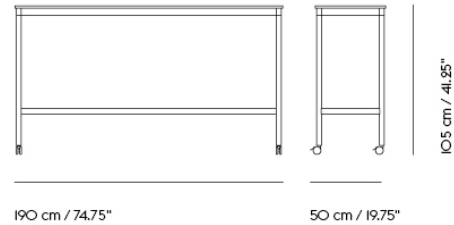

BASE HIGH TABLE / WITH CASTORS / 190 X 50 H: 105 CM / 74.8 X 19.7 H: 41.3"

Shipper Colli	2
Gross Weight (kg)	39
Net Weight (kg)	34.2
Base color options	Black or White
Warranty Period	10 years

Item No.	Color	Contract Price	Lead Time
Made-To-Order			
64312	Black Laminate/Plywood/Black	SEK 18.485,70	8 weeks
64376	Black Laminate/Plywood/White	SEK 18.485,70	8 weeks
64352	White Laminate/Plywood/Black	SEK 18.485,70	8 weeks
64415	White Laminate/Plywood/White	SEK 18.485,70	8 weeks
64328	Black Nanolaminat/Plywood/Black	SEK 24.505,70	8 weeks
64392	Black Nanolaminat/Plywood/White	SEK 24.505,70	8 weeks
64360	White Nanolaminat/Plywood/Black	SEK 24.505,70	8 weeks
64424	White Nanolaminat/Plywood/White	SEK 24.505,70	8 weeks
64336	Lacquered Oak Veneer/Plywood/Black	SEK 22.785,70	8 weeks
64400	Lacquered Oak Veneer/Plywood/White	SEK 22.785,70	8 weeks
64321	Black Linoleum/Plywood/Black	SEK 20.205,70	8 weeks
64385	Black Linoleum/Plywood/White	SEK 20.205,70	8 weeks