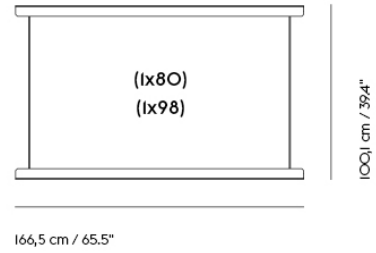

IN SITU MODULAR SOFA / FRAME SECTION (1 X 80 + 1 X 98)

Shipper Colli 1
Gross Weight (kg) 23.3
Net Weight (kg) 19.64
Warranty Period 10 years

Item No.	Color	Contract Price	Lead Time
Ready-To-Ship			
41558	Black - 1 x 80 + 1 x 98	SEK 3.693,70	-