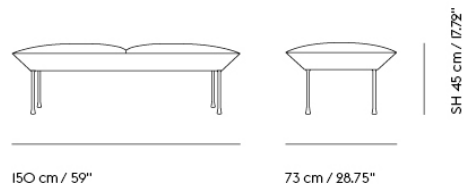

Shipper Colli	1
Gross Weight (kg)	34
Net Weight (kg)	32
Base color options	Black, Chrome, Dark Grey or Grey
Warranty Period	10 years

Item No.	Color	Contract Price	Lead Time
Made-To-Order			
14994	Canvas - All Colors	SEK 16.335,70	4 weeks
14990	Clara - All Colors	SEK 16.335,70	4 weeks
30152	Colline - All Colors	SEK 16.335,70	4 weeks
14801	Fiord - All Colors	SEK 16.335,70	4 weeks
19514	Re-wool - All Colors	SEK 16.335,70	4 weeks
19494	Sabi - All Colors	SEK 16.335,70	4 weeks
14991	Steelcut - All Colors	SEK 16.335,70	4 weeks
14993	Steelcut Trio - All Colors	SEK 16.335,70	4 weeks
14992	Hallingdal - All Colors	SEK 18.055,70	4 weeks
16689	Beck - All Colors	SEK 19.345,70	6 weeks
14640	Clay - All Colors	SEK 19.345,70	4 weeks
14997	Divina - All Colors	SEK 19.345,70	4 weeks
14998	Divina MD - All Colors	SEK 19.345,70	4 weeks
14999	Divina Melange - All Colors	SEK 19.345,70	4 weeks
59870	Ecriture - All Colors	SEK 19.345,70	4 weeks
16709	Hearth - All Colors	SEK 19.345,70	6 weeks
19534	Planum - All Colors	SEK 19.345,70	4 weeks
15002	Twill Weave - All Colors	SEK 19.345,70	4 weeks
30131	Vidar - All Colors	SEK 19.345,70	4 weeks

Extras

83061	Leather care set for Refine Leather	SEK 172,00	-