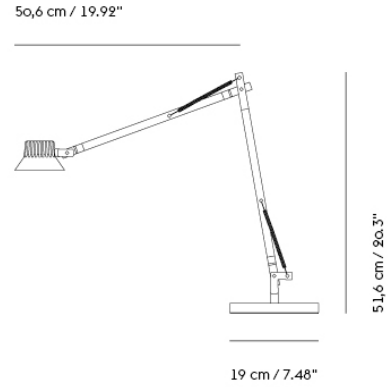

- Shipper Colli 2
- Gross Weight (kg) 5.74
- Net Weight (kg) 4.555
- Bulb included Dimmable, integrated, and non-user replaceable LED
- Warranty period 5 years

Item No.	Color	Contract Price	Lead Time
Ready-To-Ship			
14381	Black	SEK 4.295,70	-
14393	Brown Green	SEK 4.295,70	-