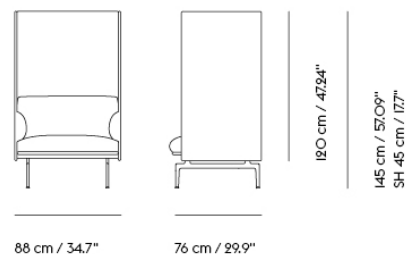

OUTLINE HIGHBACK SOFA I20 / 1-SEATER - POLISHED ALUMINUM BASE - SH: 45 CM / 17.7"

Shipper Colli	1
Gross Weight (kg)	35
Net Weight (kg)	25
Additional Information	Please note that the highback height for this product is 120 cm / 47.2"
Warranty Period	10 years

Item No.	Color	Contract Price	Lead Time
Made-To-Order			
75372	Remix - All Colors	SEK 28.375,70	6 weeks
75452	Canvas - All Colors	SEK 31.815,70	6 weeks
75412	Clara - All Colors	SEK 31.815,70	6 weeks
75773	Colline - All Colors	SEK 31.815,70	6 weeks
75132	Fiord - All Colors	SEK 31.815,70	6 weeks
75252	Steelcut - All Colors	SEK 31.815,70	6 weeks
75212	Steelcut Trio - All Colors	SEK 31.815,70	6 weeks
75292	Hallingdal - All Colors	SEK 33.535,70	6 weeks
75052	Balder - All Colors	SEK 34.395,70	6 weeks
85619	Beck - All Colors	SEK 34.395,70	8 weeks
75732	Clay - All Colors	SEK 34.395,70	6 weeks
75492	Divina - All Colors	SEK 34.395,70	6 weeks
75532	Divina MD - All Colors	SEK 34.395,70	6 weeks
75572	Divina Melange - All Colors	SEK 34.395,70	6 weeks
76127	Ecriture - All Colors	SEK 34.395,70	6 weeks
97648	Hearth - All Colors	SEK 34.395,70	8 weeks
75793	Planum - All Colors	SEK 34.395,70	6 weeks
75092	Twill Weave - All Colors	SEK 34.395,70	6 weeks
75692	Vidar - All Colors	SEK 34.395,70	6 weeks

Extras

83061	Leather care set for Refine Leather	SEK 172,00	-