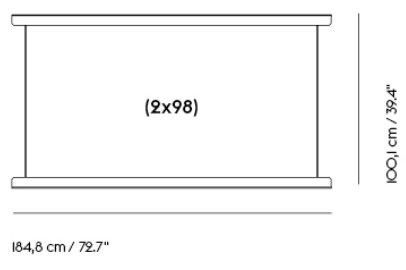

IN SITU MODULAR SOFA / FRAME SECTION (2 X 98)

Shipper Colli 1
Gross Weight (kg) 24.8
Net Weight (kg) 21.14
Warranty Period 10 years

Item No.	Color	Contract Price	Lead Time
Ready-To-Ship			
41559	Black - 2 x 98	SEK 3.693,70	-