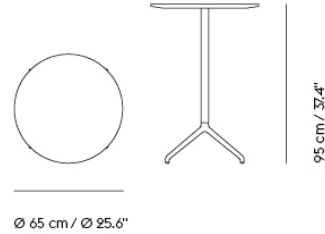

STILL CAFÉ TABLE / Ø 65 H: 95 CM / Ø 25.6 H: 37.4"

Shipper Colli	2
Gross Weight (kg)	15.1
Net Weight (kg)	10.648
Base color options	Black, White
Warranty Period	10 years

Item No.	Color	Contract Price	Lead Time
Ready-To-Ship			
65616	Black Nanolaminate/Anthracite Black	SEK 6.234,10	-
65615	Black Nanolaminate/White	SEK 6.234,10	-
65620	White Nanolaminate/Anthracite Black	SEK 6.234,10	-
65619	White Nanolaminate/White	SEK 6.234,10	-
Made-To-Order			
65576	Black Linoleum/Anthracite Black	SEK 6.234,10	6 weeks
65575	Black Linoleum/White	SEK 6.234,10	6 weeks