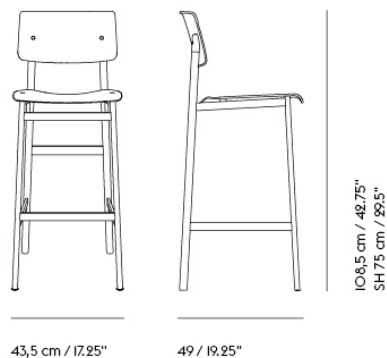

Shipper Colli	1
Gross Weight (kg)	12.05
Net Weight (kg)	8.5
Base color options	Black, Deep Red, Dusty Green or Grey
Warranty Period	10 years

Item No.	Color	Contract Price	Lead Time
Ready-To-Ship			
30245	Black/Black	SEK 4.514,10	-
30241	Oak/Black	SEK 4.514,10	-
30261	Oak/Deep Red	SEK 4.514,10	-
30244	Oak/Dusty Green	SEK 4.514,10	-
30262	Oak/Grey	SEK 4.514,10	-
30268	Stained Dark Brown/Black	SEK 4.514,10	-
Made-To-Order			
30263	Stained Dark Brown/Grey	SEK 4.514,10	>MOQ: 4 7 weeks
40405	Remix - Black/Black	SEK 5.890,10	>MOQ: 4 7 weeks
40406	Remix - Black/Dark Stained Brown	SEK 5.890,10	>MOQ: 4 7 weeks
40401	Remix - Black/Oak	SEK 5.890,10	>MOQ: 4 7 weeks
34596	Remix - Deep Red/Oak	SEK 5.890,10	>MOQ: 4 7 weeks
40404	Remix - Dusty Green/Oak	SEK 5.890,10	>MOQ: 4 7 weeks
34486	Remix - Grey/Oak	SEK 5.890,10	>MOQ: 4 7 weeks
34694	Remix - Grey/Stained Dark Brown	SEK 5.890,10	>MOQ: 4 7 weeks
40485	Canvas - Black/Black	SEK 6.148,10	>MOQ: 4 7 weeks
40486	Canvas - Black/Dark Stained Brown	SEK 6.148,10	>MOQ: 4 7 weeks
40481	Canvas - Black/Oak	SEK 6.148,10	>MOQ: 4 7 weeks
34604	Canvas - Deep Red/Oak	SEK 6.148,10	>MOQ: 4 7 weeks
40484	Canvas - Dusty Green/Oak	SEK 6.148,10	>MOQ: 4 7 weeks
34494	Canvas - Grey/Oak	SEK 6.148,10	>MOQ: 4 7 weeks