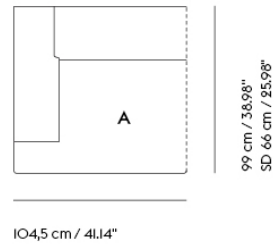

CONNECT SOFT MODULAR SOFA / LEFT ARMREST (A)

Shipper Colli	1
Gross Weight (kg)	50
Net Weight (kg)	38.3
Please note	This product features an armrest on the left-hand side when facing the product from the front.
Warranty Period	10 years

Item No.	Color	Contract Price	Lead Time
Ready-To-Ship			
94509-128	Re-wool I28	SEK 17.625,70	-
94617-12	Clay I2	SEK 18.485,70	-
Made-To-Order			
94518	Remix - All Colors	SEK 14.615,70	6 weeks
94563	Canvas - All Colors	SEK 17.625,70	6 weeks
94572	Clara - All Colors	SEK 17.625,70	6 weeks
94536	Fiord - All Colors	SEK 17.625,70	6 weeks
94509	Re-wool - All Colors	SEK 17.625,70	6 weeks
98822	Sabi - All Colors	SEK 17.625,70	6 weeks
94545	Steelcut - All Colors	SEK 17.625,70	6 weeks
94554	Steelcut Trio - All Colors	SEK 17.625,70	6 weeks
94581	Hallingdal - All Colors	SEK 18.055,70	6 weeks
94500	Balder - All Colors	SEK 18.485,70	6 weeks
99440	Beck - All Colors	SEK 18.485,70	8 weeks
94617	Clay - All Colors	SEK 18.485,70	6 weeks
94590	Divina - All Colors	SEK 18.485,70	6 weeks
94599	Divina MD - All Colors	SEK 18.485,70	6 weeks
94608	Divina Melange - All Colors	SEK 18.485,70	6 weeks
98842	Ecriture - All Colors	SEK 18.485,70	6 weeks
66700	Hearth - All Colors	SEK 18.485,70	8 weeks
76414	Planum - All Colors	SEK 18.485,70	6 weeks