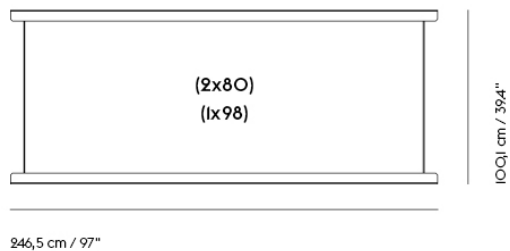

IN SITU MODULAR SOFA / FRAME SECTION (2 X 80 + 1 X 98)

Shipper Colli	1
Gross Weight (kg)	31.2
Net Weight (kg)	26.22
Warranty Period	10 years

Item No.	Color	Contract Price	Lead Time
Ready-To-Ship			
41561	Black - 2 x 80 + 1 x 98	SEK 5.546,10	-