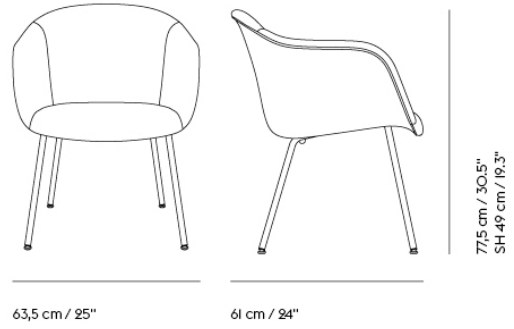

Shipper Colli	1
Gross Weight (kg)	15.117
Net Weight (kg)	11.617
Base color options	Anthracite Black or Grey
Warranty period	10 years

Item No.	Color	Contract Price	Lead Time
Ready-To-Ship			
76622-GREY_240	Ecriture 240/Grey	SEK 9.885,70	-
Made-To-Order			
76599	Remix - All Colors	SEK 7.524,10	4 weeks
76604	Canvas - All Colors	SEK 8.556,10	4 weeks
76603	Clara - All Colors	SEK 8.556,10	4 weeks
76624	Fiord - All Colors	SEK 8.556,10	4 weeks
76654	Hero - All Colors	SEK 8.556,10	4 weeks
76611	Re-wool - All Colors	SEK 8.556,10	4 weeks
76625	Sabi - All Colors	SEK 8.556,10	4 weeks
76601	Steelcut - All Colors	SEK 8.556,10	4 weeks
76602	Steelcut Trio - All Colors	SEK 8.556,10	4 weeks
76605	Hallingdal - All Colors	SEK 9.455,70	4 weeks
76610	Balder - All Colors	SEK 9.885,70	4 weeks
13789	Beck - All Colors	SEK 9.885,70	6 weeks
76600	Clay - All Colors	SEK 9.885,70	4 weeks
76606	Divina - All Colors	SEK 9.885,70	4 weeks
76607	Divina MD - All Colors	SEK 9.885,70	4 weeks
76608	Divina Melange - All Colors	SEK 9.885,70	4 weeks
76622	Ecriture - All Colors	SEK 9.885,70	4 weeks
14547	Hearth - All Colors	SEK 9.885,70	6 weeks
76626	Planum - All Colors	SEK 9.885,70	4 weeks