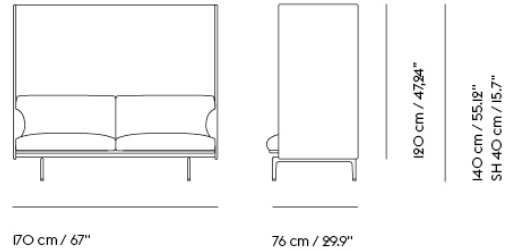

OUTLINE HIGHBACK SOFA 120 / 2-SEATER - POLISHED ALUMINUM BASE

Shipper Colli	1
Gross Weight (kg)	54
Net Weight (kg)	38
Additional Information	Please note that the highback height for this product is 120 cm / 47.2"
Warranty Period	10 years

Item No.	Color	Contract Price	Lead Time
Made-To-Order			
75342	Remix - All Colors	SEK 39.555,70	6 weeks
75422	Canvas - All Colors	SEK 44.715,70	6 weeks
75382	Clara - All Colors	SEK 44.715,70	6 weeks
75758	Colline - All Colors	SEK 44.715,70	6 weeks
75102	Fiord - All Colors	SEK 44.715,70	6 weeks
75222	Steelcut - All Colors	SEK 44.715,70	6 weeks
75182	Steelcut Trio - All Colors	SEK 44.715,70	6 weeks
75262	Hallingdal - All Colors	SEK 46.865,70	6 weeks
75022	Balder - All Colors	SEK 48.155,70	6 weeks
85604	Beck - All Colors	SEK 48.155,70	8 weeks
75702	Clay - All Colors	SEK 48.155,70	6 weeks
75462	Divina - All Colors	SEK 48.155,70	6 weeks
75502	Divina MD - All Colors	SEK 48.155,70	6 weeks
75542	Divina Melange - All Colors	SEK 48.155,70	6 weeks
76112	Ecriture - All Colors	SEK 48.155,70	6 weeks
97618	Hearth - All Colors	SEK 48.155,70	8 weeks
75778	Planum - All Colors	SEK 48.155,70	6 weeks
75062	Twill Weave - All Colors	SEK 48.155,70	6 weeks
75662	Vidar - All Colors	SEK 48.155,70	6 weeks

Extras

83061	Leather care set for Refine Leather	SEK 172,00	-