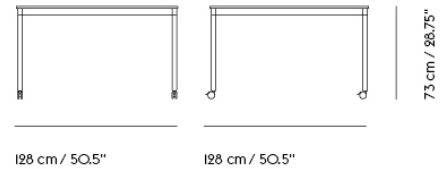

BASE TABLE / WITH CASTORS / 128 X 128 CM / 50.4 X 50.4"

Shipper Colli	2
Gross Weight (kg)	29.8
Net Weight (kg)	22.44
Base color options	Black or White
Warranty Period	10 years

Item No.	Color	Contract Price	Lead Time
Made-To-Order			
64443	Black Laminate/Plywood/Black	SEK 12.895,70	6 weeks
64563	Black Laminate/Plywood/White	SEK 12.895,70	6 weeks
64518	White Laminate/Plywood/Black	SEK 12.895,70	6 weeks
64638	White Laminate/Plywood/White	SEK 12.895,70	6 weeks
64473	Black Nanolaminate/Plywood/Black	SEK 15.905,70	6 weeks
64593	Black Nanolaminate/Plywood/White	SEK 15.905,70	6 weeks
64533	White Nanolaminate/Plywood/Black	SEK 15.905,70	6 weeks
64653	White Nanolaminate/Plywood/White	SEK 15.905,70	6 weeks
64488	Lacquered Oak Veneer/Plywood/Black	SEK 14.615,70	6 weeks
64608	Lacquered Oak Veneer/Plywood/White	SEK 14.615,70	6 weeks
64458	Black Linoleum/Plywood/Black	SEK 14.615,70	6 weeks
64578	Black Linoleum/Plywood/White	SEK 14.615,70	6 weeks