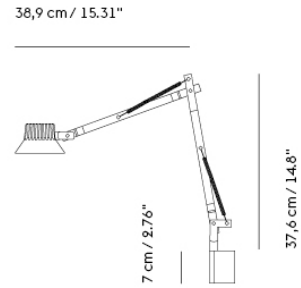

- Shipper Colli 2
- Gross Weight (kg) 1.17
- Net Weight (kg) 0.67
- Bulb included Dimmable, integrated, and non-user replaceable LED
- Warranty period 5 years

Item No.	Color	Contract Price	Lead Time
Ready-To-Ship			
14389	Black	SEK 3.482,10	-
14401	Brown Green	SEK 3.482,10	-