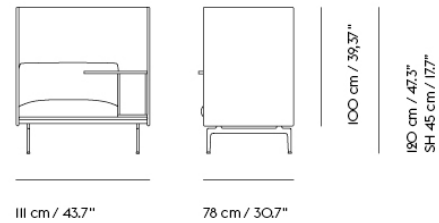

OUTLINE HIGHBACK WORK 100 / RIGHT - BLACK BASE - SH: 45 CM / 17.7"

Shipper Colli	1
Gross Weight (kg)	83
Net Weight (kg)	74
Please note	That this product features a table on the right-hand side when facing the product from the front.
Warranty Period	5 years

Item No.	Color	Contract Price	Lead Time
Made-To-Order			
73228	Remix - All Colors	SEK 38.265,70	6 weeks
73232	Canvas - All Colors	SEK 42.135,70	6 weeks
73230	Clara - All Colors	SEK 42.135,70	6 weeks
91413	Colline - All Colors	SEK 42.135,70	6 weeks
73216	Fiord - All Colors	SEK 42.135,70	6 weeks
73222	Steelcut - All Colors	SEK 42.135,70	6 weeks
73220	Steelcut Trio - All Colors	SEK 42.135,70	6 weeks
73224	Hallingdal - All Colors	SEK 45.145,70	6 weeks
73254	Balder - All Colors	SEK 46.435,70	6 weeks
85757	Beck - All Colors	SEK 46.435,70	8 weeks
68358	Clay - All Colors	SEK 46.435,70	6 weeks
73234	Divina - All Colors	SEK 46.435,70	6 weeks
73236	Divina MD - All Colors	SEK 46.435,70	6 weeks
73238	Divina Melange - All Colors	SEK 46.435,70	6 weeks
76275	Ecriture - All Colors	SEK 46.435,70	6 weeks
97587	Hearth - All Colors	SEK 46.435,70	8 weeks
91544	Planum - All Colors	SEK 46.435,70	6 weeks
73256	Twill Weave - All Colors	SEK 46.435,70	6 weeks
73252	Vidar - All Colors	SEK 46.435,70	6 weeks

Extras

83061	Leather care set for Refine Leather	SEK 172,00	-