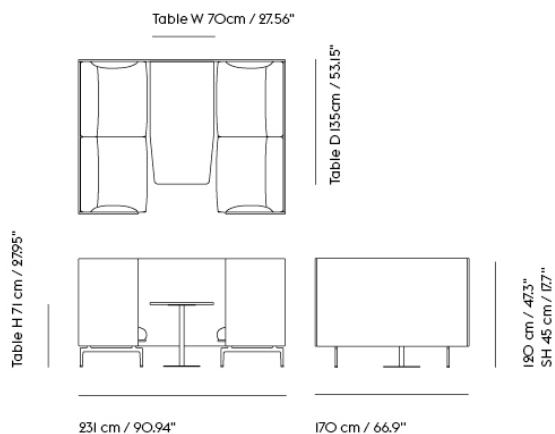

OUTLINE HIGHBACK CABIN W. TABLE 100 / 2-SEATER - BLACK BASE - SH: 45 CM / 17.7"

Shipper Colli	5
Gross Weight (kg)	140.5
Net Weight (kg)	104.5
Warranty Period	10 years

Item No.	Color	Contract Price	Lead Time
Made-To-Order			
80886	Remix - All Colors	SEK 79.975,70	6 weeks
80958	Canvas - All Colors	SEK 90.725,70	6 weeks
80922	Clara - All Colors	SEK 90.725,70	6 weeks
81256	Colline - All Colors	SEK 90.725,70	6 weeks
80670	Fiord - All Colors	SEK 90.725,70	6 weeks
80778	Steelcut - All Colors	SEK 90.725,70	6 weeks
80742	Steelcut Trio - All Colors	SEK 90.725,70	6 weeks
80814	Hallingdal - All Colors	SEK 96.745,70	6 weeks
80598	Balder - All Colors	SEK 97.605,70	6 weeks
85668	Beck - All Colors	SEK 97.605,70	8 weeks
81210	Clay - All Colors	SEK 97.605,70	6 weeks
80994	Divina - All Colors	SEK 97.605,70	6 weeks
81030	Divina MD - All Colors	SEK 97.605,70	6 weeks
81066	Divina Melange - All Colors	SEK 97.605,70	6 weeks
76176	Ecriture - All Colors	SEK 97.605,70	6 weeks
97668	Hearth - All Colors	SEK 97.605,70	8 weeks
81274	Planum - All Colors	SEK 97.605,70	6 weeks
80634	Twill Weave - All Colors	SEK 97.605,70	6 weeks
81174	Vidar - All Colors	SEK 97.605,70	6 weeks
Extras			
83061	Leather care set for Refine Leather	SEK 172,00	-