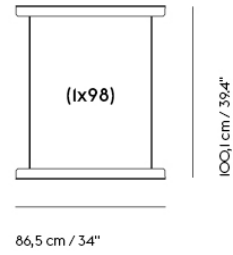

IN SITU MODULAR SOFA / FRAME SECTION (1 X 98)

Shipper Colli 1
Gross Weight (kg) 15.4
Net Weight (kg) 13.16
Warranty Period 10 years

Item No.	Color	Contract Price	Lead Time
Ready-To-Ship			
41556	Black - 1 x 98	SEK 1.848,10	-