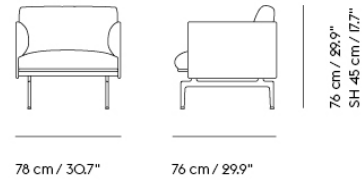

OUTLINE STUDIO CHAIR / BLACK BASE - SH: 45 CM / 17.7"

Shipper Colli	1
Gross Weight (kg)	29
Net Weight (kg)	24
Warranty Period	10 years

Item No.	Color	Contract Price	Lead Time
Made-To-Order			
73118	Remix - All Colors	SEK 16.765,70	6 weeks
73120	Canvas - All Colors	SEK 19.775,70	6 weeks
73119	Clara - All Colors	SEK 19.775,70	6 weeks
91408	Colline - All Colors	SEK 19.775,70	6 weeks
73112	Fiord - All Colors	SEK 19.775,70	6 weeks
73115	Steelcut - All Colors	SEK 19.775,70	6 weeks
73114	Steelcut Trio - All Colors	SEK 19.775,70	6 weeks
73116	Hallingdal - All Colors	SEK 22.355,70	6 weeks
73131	Balder - All Colors	SEK 22.785,70	6 weeks
85752	Beck - All Colors	SEK 22.785,70	8 weeks
68370	Clay - All Colors	SEK 22.785,70	6 weeks
73121	Divina - All Colors	SEK 22.785,70	6 weeks
73122	Divina MD - All Colors	SEK 22.785,70	6 weeks
73123	Divina Melange - All Colors	SEK 22.785,70	6 weeks
76270	Ecriture - All Colors	SEK 22.785,70	6 weeks
97582	Hearth - All Colors	SEK 22.785,70	8 weeks
91539	Planum - All Colors	SEK 22.785,70	6 weeks
73132	Twill Weave - All Colors	SEK 22.785,70	6 weeks
73130	Vidar - All Colors	SEK 22.785,70	6 weeks
Extras			
83061	Leather care set for Refine Leather	SEK 172,00	-