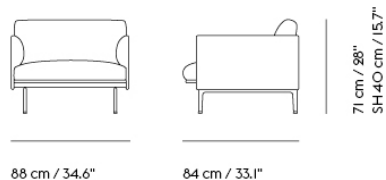

Shipper Colli |
Gross Weight (kg) 35
Net Weight (kg) 30
Warranty Period 10 years

Item No.	Color	Contract Price	Lead Time
Ready-To-Ship			
27058-163	Remix I63/Black	SEK 19.775,70	-
68332-12	Clay I2/Black	SEK 24.075,70	-
Made-To-Order			
27058	Remix - All Colors	SEK 19.775,70	6 weeks
27060	Canvas - All Colors	SEK 22.355,70	6 weeks
27059	Clara - All Colors	SEK 22.355,70	6 weeks
91328	Colline - All Colors	SEK 22.355,70	6 weeks
27052	Fiord - All Colors	SEK 22.355,70	6 weeks
27055	Steelcut - All Colors	SEK 22.355,70	6 weeks
27054	Steelcut Trio - All Colors	SEK 22.355,70	6 weeks
27056	Hallingdal - All Colors	SEK 23.215,70	6 weeks
27071	Balder - All Colors	SEK 24.075,70	6 weeks
87588	Beck - All Colors	SEK 24.075,70	8 weeks
68332	Clay - All Colors	SEK 24.075,70	6 weeks
27061	Divina - All Colors	SEK 24.075,70	6 weeks
27062	Divina MD - All Colors	SEK 24.075,70	6 weeks
27063	Divina Melange - All Colors	SEK 24.075,70	6 weeks
76190	Ecriture - All Colors	SEK 24.075,70	6 weeks
97506	Hearth - All Colors	SEK 24.075,70	8 weeks
91459	Planum - All Colors	SEK 24.075,70	6 weeks
27072	Twill Weave - All Colors	SEK 24.075,70	6 weeks