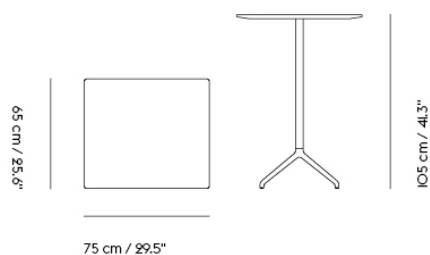

STILL CAFÉ TABLE / 75 X 65 H: 105 CM / 29.5 X 25.6 H: 41.3"

Shipper Colli	2
Gross Weight (kg)	19.05
Net Weight (kg)	14.198
Base color options	White, Black
Warranty Period	10 years

Item No.	Color	Contract Price	Lead Time
Ready-To-Ship			
65598	Black Nanolaminate/Anthracite Black	SEK 6.234,10	-
65597	Black Nanolaminate/White	SEK 6.234,10	-
65596	White Nanolaminate/Anthracite Black	SEK 6.234,10	-
65595	White Nanolaminate/White	SEK 6.234,10	-
Made-To-Order			
65526	Black Linoleum/Anthracite Black	SEK 6.234,10	6 weeks
65525	Black Linoleum/White	SEK 6.234,10	6 weeks