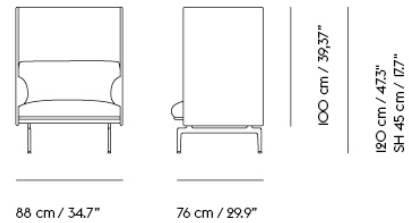

OUTLINE HIGHBACK SOFA 100 / 1-SEATER - BLACK BASE - SH: 45 CM / 17.7"

Shipper Colli	1
Gross Weight (kg)	63
Net Weight (kg)	54
Additional Information	Please note that the highback height for this product is 100 cm / 39.4"
Warranty Period	10 years

Item No.	Color	Contract Price	Lead Time
Made-To-Order			
73701	Remix - All Colors	SEK 26.225,70	6 weeks
73703	Canvas - All Colors	SEK 30.095,70	6 weeks
73702	Clara - All Colors	SEK 30.095,70	6 weeks
91432	Colline - All Colors	SEK 30.095,70	6 weeks
73695	Fiord - All Colors	SEK 30.095,70	6 weeks
73698	Steelcut - All Colors	SEK 30.095,70	6 weeks
73697	Steelcut Trio - All Colors	SEK 30.095,70	6 weeks
73699	Hallingdal - All Colors	SEK 32.675,70	6 weeks
73714	Balder - All Colors	SEK 34.395,70	6 weeks
85776	Beck - All Colors	SEK 34.395,70	8 weeks
68350	Clay - All Colors	SEK 34.395,70	6 weeks
73704	Divina - All Colors	SEK 34.395,70	6 weeks
73705	Divina MD - All Colors	SEK 34.395,70	6 weeks
73706	Divina Melange - All Colors	SEK 34.395,70	6 weeks
76294	Ecriture - All Colors	SEK 34.395,70	6 weeks
97606	Hearth - All Colors	SEK 34.395,70	8 weeks
91563	Planum - All Colors	SEK 34.395,70	6 weeks
73715	Twill Weave - All Colors	SEK 34.395,70	6 weeks
73713	Vidar - All Colors	SEK 34.395,70	6 weeks

Extras

83061	Leather care set for Refine Leather	SEK 172,00	-