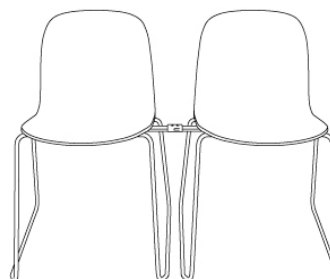

VISU CHAIR SLED BASE W. LINKING DEVICE

L 28 cm / 11 in.
W 6 cm / 2.4 in.

Shipper Colli	1
Gross Weight (kg)	13.5
Net Weight (kg)	5.75
Base color options	Black, Grey or White
Stacking information	Stacking on Trolley: 15. Stacking on floor: 8
Warranty Period	10 years

Item No.	Color	Contract Price	Lead Time
Made-To-Order			
32506	Black - W. Linking Device	SEK 2.833,70	7 weeks
32507	Grey - W. Linking Device	SEK 2.833,70	7 weeks
32508	White - W. Linking Device	SEK 2.833,70	7 weeks
32847	Remix - All Colors	SEK 3.998,10	7 weeks
32850	Canvas - All Colors	SEK 4.256,10	7 weeks
32851	Clara - All Colors	SEK 4.256,10	7 weeks
32885	Colline - All Colors	SEK 4.256,10	7 weeks
32857	Fiord - All Colors	SEK 4.256,10	7 weeks
32886	Re-wool - All Colors	SEK 4.256,10	7 weeks
32884	Sabi - All Colors	SEK 4.256,10	7 weeks
32848	Steelcut - All Colors	SEK 4.256,10	7 weeks
32849	Steelcut Trio - All Colors	SEK 4.256,10	7 weeks
32846	Hallingdal - All Colors	SEK 4.725,70	7 weeks
32855	Balder - All Colors	SEK 4.944,10	7 weeks
18824	Beck - All Colors	SEK 4.944,10	9 weeks
32881	Clay - All Colors	SEK 4.944,10	7 weeks
32844	Divina - All Colors	SEK 4.944,10	7 weeks
32842	Divina MD - All Colors	SEK 4.944,10	7 weeks
32843	Divina Melange - All Colors	SEK 4.944,10	7 weeks
32861	Ecriture - All Colors	SEK 4.944,10	7 weeks
18728	Hearth - All Colors	SEK 4.944,10	9 weeks