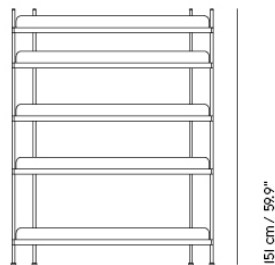

COMPILE SHELVING SYSTEM / CONFIGURATION 3

121 cm / 47.75"

151 cm / 59.9"

Shipper Colli	6
Gross Weight (kg)	55.96
Net Weight (kg)	45.49
Warranty Period	10 years

Item No.	Color	Contract Price	Lead Time
Ready-To-Ship			
50060	Black	SEK 12.895,70	-
50061	Grey	SEK 12.895,70	-
50062	White	SEK 12.895,70	-