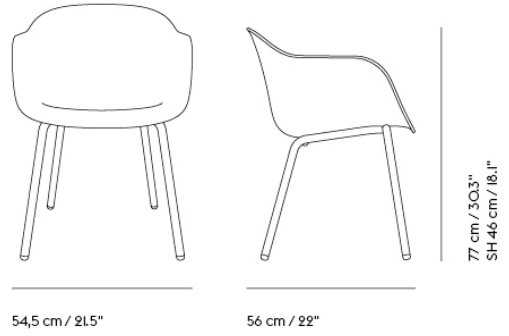

Shipper Colli 1
Gross Weight (kg) 5.5
Net Weight (kg) 6.5
Warranty Period 10 years

Item No.	Color	Contract Price	Lead Time
Ready-To-Ship			
70020	Anthracite Black	SEK 2.661,70	-
70023	Brown Red	SEK 2.661,70	-
70022	Dusty Green	SEK 2.661,70	-
70021	Grey	SEK 2.661,70	-