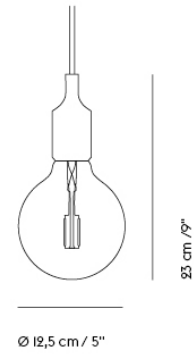

Shipper Colli	1
Gross Weight (kg)	0.7
Net Weight (kg)	0.3
Bulb included	Yes
Warranty Period	5 years

Item No.	Color	Contract Price	Lead Time
Ready-To-Ship			
13355	Beige-Green	SEK 752,50	-
13345	Black	SEK 752,50	-
05291	Burgundy ***	SEK 752,50	-
13330	Dark Green	SEK 752,50	-
13340	Dark Grey ***	SEK 752,50	-
13334	Deep Red	SEK 752,50	-
13333	Dusty Lilac	SEK 752,50	-
13331	Light Blue	SEK 752,50	-
13347	Light Green	SEK 752,50	-
13348	Light Grey	SEK 752,50	-
13335	Light Orange	SEK 752,50	-
13332	Midnight Blue	SEK 752,50	-
13353	Olive	SEK 752,50	-
13356	Pale Blue	SEK 752,50	-
13341	White	SEK 752,50	-
Extras			
12270	E27 Cord - Dark Green (per linear meter)	SEK 26,00	-
12278	E27 Cord - Deep Red (per linear meter)	SEK 26,00	-
12277	E27 Cord - Dusty Lilac (per linear meter)	SEK 26,00	-
12275	E27 Cord - Light Blue (per linear meter)	SEK 26,00	-
12287	E27 Cord - Light Green (per linear meter)	SEK 26,00	-