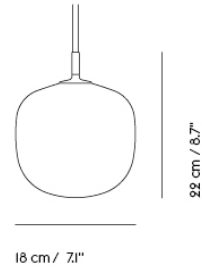

Shipper Colli	1
Gross Weight (kg)	1.912
Net Weight (kg)	0.712
Bulb included	Yes
Warranty Period	5 years

Item No.	Color	Contract Price	Lead Time
Ready-To-Ship			
22251	Black	SEK 2.364,10	-
22254	Deep Red	SEK 2.364,10	-
22252	Grey	SEK 2.364,10	-
22253	Orange	SEK 2.364,10	-
22250	White	SEK 2.364,10	-
Extras			
22540	Rime Cord for Ø12+Ø18+Ø25 - Grey (per linear meter)	SEK 34,00	-
22541	Rime Cord Ø12+Ø18+Ø25 cm - Orange (per linear meter)	SEK 34,00	-
15804	Fluid / Rime Ø12+Ø18+Ø25 Cord - White (per linear meter)	SEK 59,30	-
15801	Grain / Rime Ø12+Ø18+Ø25 Cord - Black (per linear meter)	SEK 59,30	-
15800	Rime Cord for Ø12+Ø18+Ø25 - Deep Red (per linear meter)	SEK 59,30	-