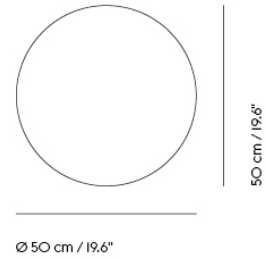

Shipper Colli	2
Gross Weight (kg)	7.543
Net Weight (kg)	4.97
Bulb included	Yes. Integrated, non-replaceable LED
Please note	This lamp is hard-wired. A cord with inline dimmer and plug can be purchased separately.
Warranty Period	5 years

Item No.	Color	Contract Price	Lead Time
Ready-To-Ship			
22635	White/Black	SEK 6.922,10	-
22636	White/Grey	SEK 6.922,10	-
22637	White/Orange	SEK 6.922,10	-
Extras			
22690	Extra Silicone Band - Black - Ø 50 CM / 19.6"	SEK 417,10	-
22691	Extra Silicone Band - Grey - Ø 50 CM / 19.6"	SEK 417,10	-
22692	Extra Silicone Band - Orange - Ø 50 CM / 19.6"	SEK 417,10	-
22705	Add-on cord w.inline dim and plug - White - L 250 CM / 98.4"	SEK 571,90	-