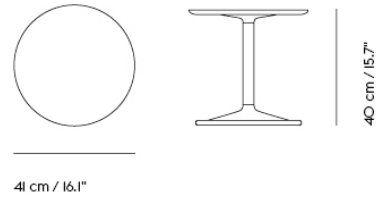

SOFT SIDE TABLE / Ø 41 H: 40 CM / Ø 16.1" H: 15.7"

Shipper Colli	2
Gross Weight (kg)	8.873
Net Weight (kg)	7.158
Warranty period	10 years

Item No.	Color	Contract Price	Lead Time
Ready-To-Ship			
10786	Beige Green Laminate/Beige Green	SEK 3.482,10	-
13940	Dusty Green Laminate/Dusty Green ***	SEK 3.482,10	-
13941	Orange Laminate/Orange	SEK 3.482,10	-
13938	Black Nanolaminate/Black	SEK 3.482,10	-
10782	Grey Linoleum/Grey	SEK 3.482,10	-
10776	Solid Oak/Grey	SEK 4.037,70	-
13943	Solid Smoked Oak/Black	SEK 4.037,70	-