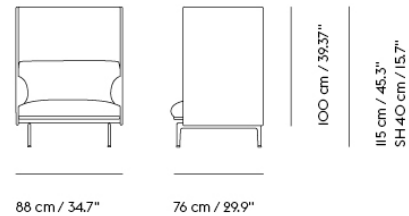

OUTLINE HIGHBACK SOFA 100 / 1-SEATER - BLACK BASE

Shipper Colli	1
Gross Weight (kg)	63
Net Weight (kg)	54
Additional Information	Please note that the highback height for this product is 100 cm / 39.4"
Warranty Period	10 years

Item No.	Color	Contract Price	Lead Time
Made-To-Order			
69384	Remix - All Colors	SEK 26.225,70	6 weeks
69386	Canvas - All Colors	SEK 30.095,70	6 weeks
69385	Clara - All Colors	SEK 30.095,70	6 weeks
91390	Colline - All Colors	SEK 30.095,70	6 weeks
69378	Fiord - All Colors	SEK 30.095,70	6 weeks
69381	Steelcut - All Colors	SEK 30.095,70	6 weeks
69380	Steelcut Trio - All Colors	SEK 30.095,70	6 weeks
69382	Hallingdal - All Colors	SEK 32.675,70	6 weeks
69397	Balder - All Colors	SEK 34.395,70	6 weeks
85736	Beck - All Colors	SEK 34.395,70	8 weeks
68345	Clay - All Colors	SEK 34.395,70	6 weeks
69387	Divina - All Colors	SEK 34.395,70	6 weeks
69388	Divina MD - All Colors	SEK 34.395,70	6 weeks
69389	Divina Melange - All Colors	SEK 34.395,70	6 weeks
76252	Ecriture - All Colors	SEK 34.395,70	6 weeks
97564	Hearth - All Colors	SEK 34.395,70	8 weeks
91521	Planum - All Colors	SEK 34.395,70	6 weeks
69398	Twill Weave - All Colors	SEK 34.395,70	6 weeks
69396	Vidar - All Colors	SEK 34.395,70	6 weeks

Extras

83061	Leather care set for Refine Leather	SEK 172,00	-