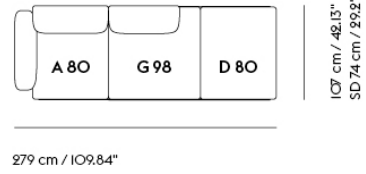

**IN SITU MODULAR SOFA / 3-SEATER -
CONFIGURATION 5**

Shipper Colli 4
Gross Weight (kg) 128.4
Net Weight (kg) 94.5
Warranty Period 10 years

Item No.	Color	Contract Price	Lead Time
Ready-To-Ship			
41911	Frame and Module - Clay 12/Black	SEK 41.705,70	-
99822	Frame and Module - Ecriture 240/Black	SEK 41.705,70	-
Extras			
83061	Leather care set for Refine Leather	SEK 172,00	-