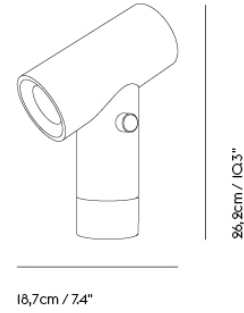

Shipper Colli	1
Gross Weight (kg)	1.72
Net Weight (kg)	1.234
Bulb included	Yes. Integrated non-replaceable LED
Warranty Period	5 years

Item No.	Color	Contract Price	Lead Time
Ready-To-Ship			
12124	Aluminum	SEK 2.536,10	-
12121	Black	SEK 2.536,10	-
12123	Green	SEK 2.536,10	-
12122	Umber	SEK 2.536,10	-