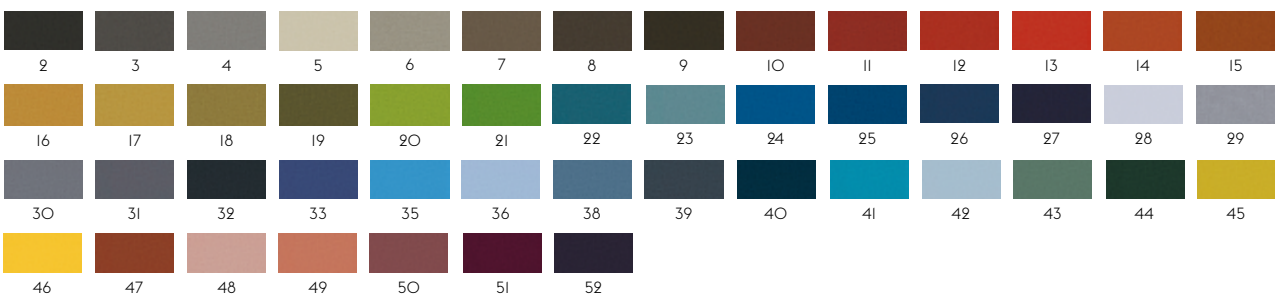

MANNER BY MAHARAM

Composition: 65% Post-Industrial Recycled Polyester, 35% Post-Consumer Recycled Polyester.

Durability: 300.000 double rubs Wyzenbeek / Lightfastness AATCC 16.3, 40+ hours.

Sustainability: Complies with Greenguard Gold Certification.

1