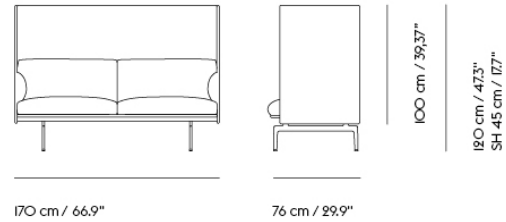

OUTLINE HIGHBACK SOFA 100 / 2-SEATER - BLACK BASE - SH: 45 CM / 17.7"

Shipper Colli	1
Gross Weight (kg)	85.84
Net Weight (kg)	71.6
Additional Information	Please note that the highback height for this product is 100 cm / 39.4"
Warranty Period	10 years

Item No.	Color	Contract Price	Lead Time
Made-To-Order			
69608	Remix - All Colors	SEK 35,255,70	6 weeks
69610	Canvas - All Colors	SEK 39,555,70	6 weeks
69609	Clara - All Colors	SEK 39,555,70	6 weeks
91400	Colline - All Colors	SEK 39,555,70	6 weeks
69602	Fiord - All Colors	SEK 39,555,70	6 weeks
69605	Steelcut - All Colors	SEK 39,555,70	6 weeks
69604	Steelcut Trio - All Colors	SEK 39,555,70	6 weeks
69606	Hallingdal - All Colors	SEK 43,860,00	6 weeks
69621	Balder - All Colors	SEK 45,145,70	6 weeks
85744	Beck - All Colors	SEK 45,145,70	8 weeks
68286	Clay - All Colors	SEK 45,145,70	6 weeks
69611	Divina - All Colors	SEK 45,145,70	6 weeks
69612	Divina MD - All Colors	SEK 45,145,70	6 weeks
69613	Divina Melange - All Colors	SEK 45,145,70	6 weeks
76262	Ecriture - All Colors	SEK 45,145,70	6 weeks
97574	Hearth - All Colors	SEK 45,145,70	8 weeks
91531	Planum - All Colors	SEK 45,145,70	6 weeks
69622	Twill Weave - All Colors	SEK 45,145,70	6 weeks
69620	Vidar - All Colors	SEK 45,145,70	6 weeks

Extras

83061	Leather care set for Refine Leather	SEK 172,00	-