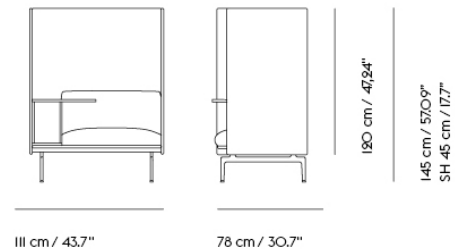

OUTLINE HIGHBACK WORK 120 / LEFT - BLACK BASE - SH: 45 CM / 17.7"

Shipper Colli	1
Gross Weight (kg)	38
Net Weight (kg)	28
Please note	That this product features a table on the left-hand side when facing the product from the front.
Warranty Period	5 years

Item No.	Color	Contract Price	Lead Time
Made-To-Order			
75362	Remix - All Colors	SEK 39,985,70	6 weeks
75442	Canvas - All Colors	SEK 43,860,00	6 weeks
75402	Clara - All Colors	SEK 43,860,00	6 weeks
75768	Colline - All Colors	SEK 43,860,00	6 weeks
75122	Fiord - All Colors	SEK 43,860,00	6 weeks
75242	Steelcut - All Colors	SEK 43,860,00	6 weeks
75202	Steelcut Trio - All Colors	SEK 43,860,00	6 weeks
75282	Hallingdal - All Colors	SEK 46,005,70	6 weeks
75042	Balder - All Colors	SEK 46,865,70	6 weeks
85614	Beck - All Colors	SEK 46,865,70	8 weeks
75722	Clay - All Colors	SEK 46,865,70	6 weeks
75482	Divina - All Colors	SEK 46,865,70	6 weeks
75522	Divina MD - All Colors	SEK 46,865,70	6 weeks
75562	Divina Melange - All Colors	SEK 46,865,70	6 weeks
76122	Ecriture - All Colors	SEK 46,865,70	6 weeks
97638	Hearth - All Colors	SEK 46,865,70	8 weeks
75788	Planum - All Colors	SEK 46,865,70	6 weeks
75082	Twill Weave - All Colors	SEK 46,865,70	6 weeks
75682	Vidar - All Colors	SEK 46,865,70	6 weeks

Extras

83061	Leather care set for Refine Leather	SEK 172,00	-