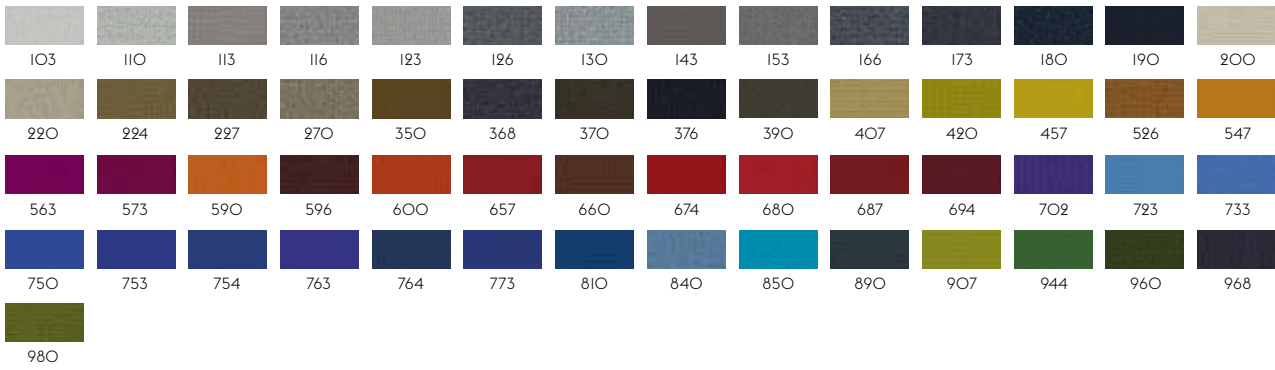

HALLINGDAL 65 BY KVADRAT

Designer: Nanna Ditzel.

Composition: 70% new wool, 30% viscose.

Durability: 100.000 Martindale / Lightfastness 6-7.

Sustainability: Complies with both EU ecolabel "The Flower" and Greenguard Gold Certification.

100