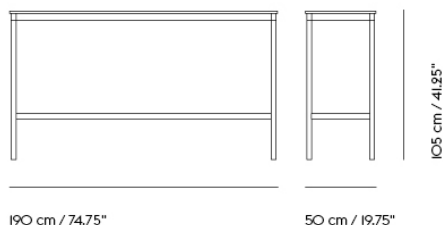

BASE HIGH TABLE / 190 X 50 H: 105 CM / 74.8 X 19.7 H: 41.3"

Shipper Colli	2
Gross Weight (kg)	39
Net Weight (kg)	34.2
Base color options	Black or White
Warranty Period	10 years

Item No.	Color	Contract Price	Lead Time
Ready-To-Ship			
62026	White Laminate/Plywood/Black	SEK 17.625,70	-
62025	White Laminate/Plywood/White	SEK 17.625,70	-
64772	Lacquered Oak Veneer/Plywood/Black	SEK 21.495,70	-
64773	Lacquered Oak Veneer/Plywood/White	SEK 21.495,70	-
62029	Black Linoleum/Plywood/Black	SEK 19.345,70	-
62030	Black Linoleum/Plywood/White	SEK 19.345,70	-
Made-To-Order			
62028	Black Laminate/Plywood/Black	SEK 17.625,70	8 weeks
62027	Black Laminate/Plywood/White	SEK 17.625,70	8 weeks
62036	Black Nanolaminate/Plywood/Black	SEK 22.785,70	8 weeks
62035	Black Nanolaminate/Plywood/White	SEK 22.785,70	8 weeks
62034	White Nanolaminate/Plywood/Black	SEK 22.785,70	8 weeks
62033	White Nanolaminate/Plywood/White	SEK 22.785,70	8 weeks
Extras			
70721	Adjustable Feet for Base Table - Set of 4		-