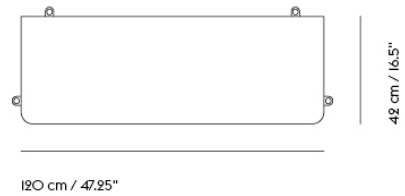

Shipper Colli 1
Gross Weight (kg) 10.67
Net Weight (kg) 8.7
Warranty period 10 years

Item No.	Color	Contract Price	Lead Time
Ready-To-Ship			
50003	Black	SEK 2.450,10	-
50002	Grey	SEK 2.450,10	-
50001	White	SEK 2.450,10	-