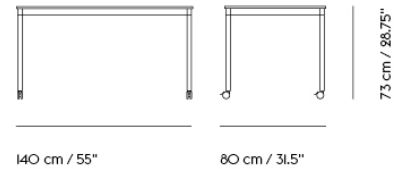

BASE TABLE / WITH CASTORS / 140 X 80 CM / 55.1 X 31.5"

Shipper Colli	2
Gross Weight (kg)	25.7
Net Weight (kg)	22.3
Base color options	Black or White
Warranty Period	10 years

Item No.	Color	Contract Price	Lead Time
Made-To-Order			
64445	Black Laminate/Plywood/Black	SEK 11.605,70	6 weeks
64565	Black Laminate/Plywood/White	SEK 11.605,70	6 weeks
64520	White Laminate/Plywood/Black	SEK 11.605,70	6 weeks
64640	White Laminate/Plywood/White	SEK 11.605,70	6 weeks
64475	Black Nanolaminat/Plywood/Black	SEK 15.045,70	6 weeks
64595	Black Nanolaminat/Plywood/White	SEK 15.045,70	6 weeks
64535	White Nanolaminat/Plywood/Black	SEK 15.045,70	6 weeks
64655	White Nanolaminat/Plywood/White	SEK 15.045,70	6 weeks
64490	Lacquered Oak Veneer/Plywood/Black	SEK 14.185,70	6 weeks
64610	Lacquered Oak Veneer/Plywood/White	SEK 14.185,70	6 weeks
64470	Black Linoleum/Plywood/Black	SEK 12.895,70	6 weeks
64590	Black Linoleum/Plywood/White	SEK 12.895,70	6 weeks