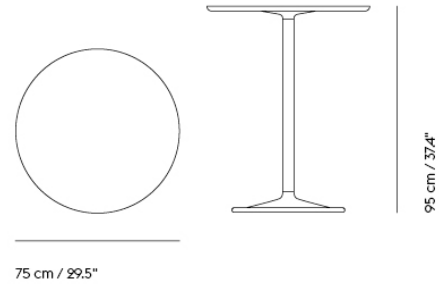

SOFT CAFÉ TABLE / Ø 75 H: 95 CM / Ø 27.6" H: 37.4"

Shipper Colli	3
Gross Weight (kg)	21.723
Net Weight (kg)	17.247
Warranty period	5 years

Item No.	Color	Contract Price	Lead Time
Ready-To-Ship			
14100	Beige Green Laminate/Beige Green	SEK 8.556,10	-
14098	Black Nanolaminate/Black	SEK 9.025,70	-
14099	Grey Linoleum/Grey	SEK 8.556,10	-
14103	Dark Oiled Oak/Black	SEK 9.455,70	-
14102	Solid Oak/Grey	SEK 9.455,70	-