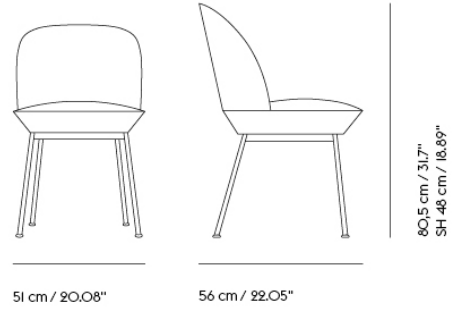

Shipper Colli	1
Gross Weight (kg)	13
Net Weight (kg)	9
Base color options	Chrome or Anthracite Black
Warranty Period	5 years

Item No.	Color	Contract Price	Lead Time
Made-To-Order			
14908	Clara - All Colors	SEK 6.703,70	4 weeks
30150	Colline - All Colors	SEK 6.703,70	4 weeks
14907	Fiord - All Colors	SEK 6.703,70	4 weeks
19512	Re-wool - All Colors	SEK 6.703,70	4 weeks
19492	Sabi - All Colors	SEK 6.703,70	4 weeks
14901	Steelcut - All Colors	SEK 6.703,70	4 weeks
14902	Steelcut Trio - All Colors	SEK 6.703,70	4 weeks
14903	Hallingdal - All Colors	SEK 7.305,70	4 weeks
14914	Still - All Colors	SEK 7.305,70	4 weeks
16687	Beck - All Colors	SEK 7.391,70	6 weeks
14638	Clay - All Colors	SEK 7.391,70	4 weeks
14904	Divina - All Colors	SEK 7.391,70	4 weeks
14910	Divina MD - All Colors	SEK 7.391,70	4 weeks
14911	Divina Melange - All Colors	SEK 7.391,70	4 weeks
59868	Ecriture - All Colors	SEK 7.391,70	4 weeks
16707	Hearth - All Colors	SEK 7.391,70	6 weeks
14921	Twill Weave - All Colors	SEK 7.391,70	4 weeks
14923	Vidar - All Colors	SEK 7.391,70	4 weeks
19532	Planum - All Colors	SEK 8.079,70	4 weeks

Extras