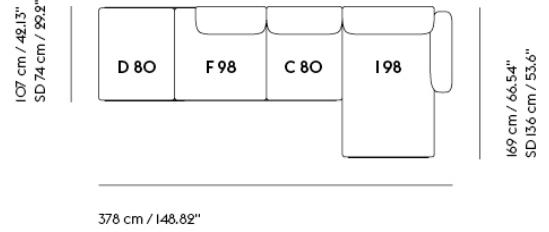

IN SITU MODULAR SOFA / 4-SEATER - CONFIGURATION 4

Shipper Colli 7
Gross Weight (kg) 186.8
Net Weight (kg) 147.55
Warranty Period 10 years

Item No.	Color	Contract Price	Lead Time
Ready-To-Ship			
41919	Frame and Module - Clay 12/Black	SEK 61.915,70	-
99830	Frame and Module - Ecriture 240/Black	SEK 61.915,70	-
Extras			
83061	Leather care set for Refine Leather	SEK 172,00	-