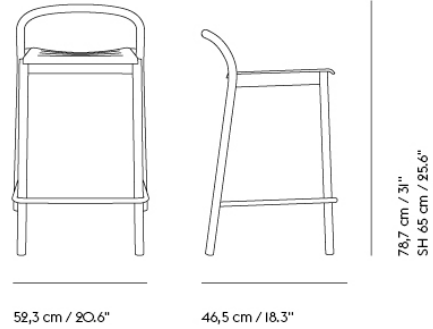

LINEAR STEEL COUNTER STOOL 65 CM / 25.6"

Shipper Colli	1
Gross Weight (kg)	12.1
Net Weight (kg)	8.9
Stacking Information	Linear Steel Counter Stool stacks up to 5 stools on the floor.
Warranty period	5 years

Item No.	Color	Contract Price	Lead Time
Ready-To-Ship			
31307	Anthracite Black	SEK 3.482,10	-
31310	Burnt Orange	SEK 3.482,10	-
31309	Dark Green	SEK 3.482,10	-
31360	Grey	SEK 3.482,10	-
31362	Pale Blue	SEK 3.482,10	-
Extras			
31601	Bar/Counter Seat Pad - Twitell - Dark Grey	SEK 403,30	-
31600	Bar/Counter Seat Pad - Twitell - Light Grey	SEK 403,30	-