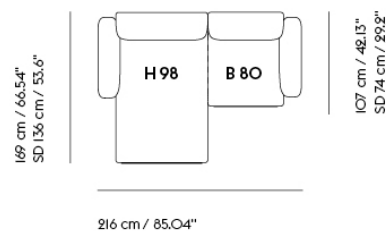

IN SITU MODULAR SOFA / 2-SEATER - CONFIGURATION 5

Shipper Colli	5
Gross Weight (kg)	133.8
Net Weight (kg)	103.21
Warranty Period	10 years

Item No.	Color	Contract Price	Lead Time
Ready-To-Ship			
41904	Frame and Module - Clay 12/Black	SEK 41.705,70	-
99815	Frame and Module - Ecriture 240/Black	SEK 41.705,70	-
Extras			
83061	Leather care set for Refine Leather	SEK 172,00	-