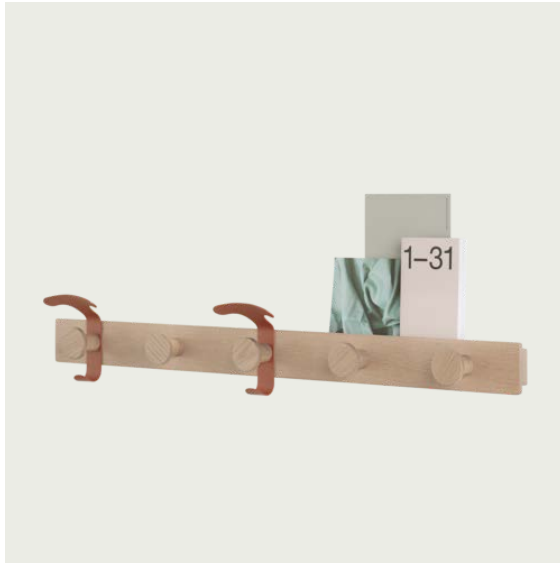

Shipper Colli 1
Gross Weight (kg) 3.14
Net Weight (kg) 2.26
Warranty Period 5 years

Item No.	Color	Contract Price	Lead Time
Ready-To-Ship			
12370	Grey/Grey	SEK 1.762,10	-
12373	Oak/Black	SEK 1.762,10	-
12371	Oak/Grey	SEK 1.762,10	-
12372	Oak/Copper Brown	SEK 1.762,10	-