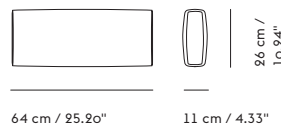

2. CUSHIONS

Specify optional cushions in the desired textile for added comfort and a lounging expression.