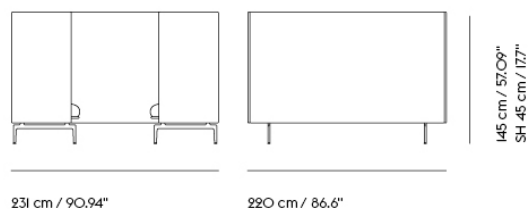

OUTLINE HIGHBACK CABIN 120 / 3-SEATER - POLISHED ALUMINUM BASE - SH: 45 CM / 17.7"

Shipper Colli	3
Gross Weight (kg)	150
Net Weight (kg)	104.5
Warranty Period	10 years

Item No.	Color	Contract Price	Lead Time
Made-To-Order			
80899	Remix - All Colors	SEK 92.445,70	6 weeks
80971	Canvas - All Colors	SEK 105.775,70	6 weeks
80935	Clara - All Colors	SEK 105.775,70	6 weeks
81263	Colline - All Colors	SEK 105.775,70	6 weeks
80683	Fiord - All Colors	SEK 105.775,70	6 weeks
80791	Steelcut - All Colors	SEK 105.775,70	6 weeks
80755	Steelcut Trio - All Colors	SEK 105.775,70	6 weeks
80827	Hallingdal - All Colors	SEK 112.225,70	6 weeks
80611	Balder - All Colors	SEK 114.375,70	6 weeks
85675	Beck - All Colors	SEK 114.375,70	8 weeks
81223	Clay - All Colors	SEK 114.375,70	6 weeks
81007	Divina - All Colors	SEK 114.375,70	6 weeks
81043	Divina MD - All Colors	SEK 114.375,70	6 weeks
81079	Divina Melange - All Colors	SEK 114.375,70	6 weeks
76183	Ecriture - All Colors	SEK 114.375,70	6 weeks
97681	Hearth - All Colors	SEK 114.375,70	8 weeks
81281	Planum - All Colors	SEK 114.375,70	6 weeks
80647	Twill Weave - All Colors	SEK 114.375,70	6 weeks
81187	Vidar - All Colors	SEK 114.375,70	6 weeks
Extras			
83061	Leather care set for Refine Leather	SEK 172,00	-