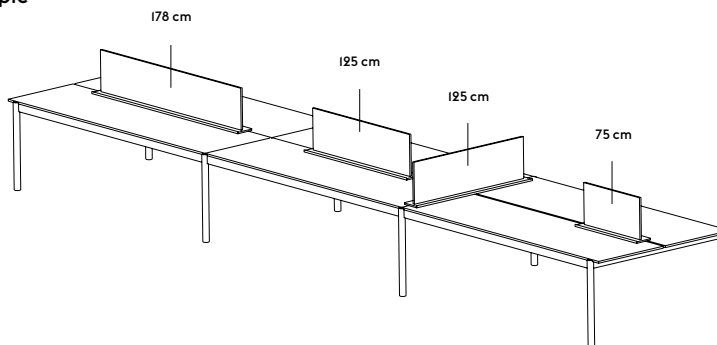

STEP 2. ACCESSORIES

Trays

Add your desired number of Linear System Trays.

Note
Trays must be mounted at least 5 cm / 2" from the table edge.

Linear System Tray — Ø24 cm / 9.5"

Height — 15,6 cm / 6.2"
Diameter — 24 cm / 9.5"

Linear System Tray — Ø36 cm / 14.2"

Height — 9,6 cm / 3.8"
Diameter — 36 cm / 14.2"

Linear System Tray — 170 cm / 66.9"

Height — 15 cm / 5.9"
Width — 21 cm / 8.3"
Length — 170 cm / 66.9"

Screens

Add your desired number of Linear System Screens.

Note
We recommend that screens are mounted to the table. They must be placed at least 5 cm / 2" from the table edge.

Linear System Screen — 75 cm / 29.5"

Height — 35 cm / 13.8"
Width — 15 cm / 5.9"
Length — 75 cm / 29.5"

Linear System Screen — 125 cm / 49.2"

Height — 35 cm / 13.8"
Width — 15 cm / 5.9"
Length — 125 cm / 49.2"

Linear System Screen — 178 cm / 70.1"

Height — 35 cm / 13.8"
Width — 15 cm / 5.9"
Length — 178 cm / 70.1"

Note
Please note that only the Linear System Screen 125 cm / 49.2" can be mounted across the table.

Example

OPTION A
1. TABLES / 2. ACCESSORIES / 3. LIGHTING / 4. TABLE POWER OUTLET / 5. INTEGRATED POWER / 6. CABLE TRAY