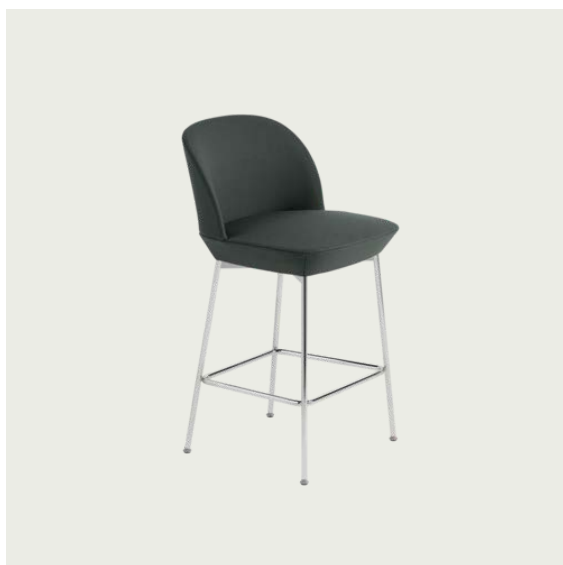

Shipper Colli	1
Gross Weight (kg)	10
Net Weight (kg)	8
Base color options	Chrome or Anthracite Black
Warranty Period	10 years

Item No.	Color	Contract Price	Lead Time
Made-To-Order			
14607	Clara - All Colors	SEK 7.305,70	4 weeks
30146	Colline - All Colors	SEK 7.305,70	4 weeks
14606	Fiord - All Colors	SEK 7.305,70	4 weeks
19507	Re-wool - All Colors	SEK 7.305,70	4 weeks
19487	Sabi - All Colors	SEK 7.305,70	4 weeks
14601	Steelcut - All Colors	SEK 7.305,70	4 weeks
14602	Steelcut Trio - All Colors	SEK 7.305,70	4 weeks
14603	Hallingdal - All Colors	SEK 7.993,70	4 weeks
14613	Still - All Colors	SEK 7.993,70	4 weeks
16683	Beck - All Colors	SEK 8.079,70	6 weeks
14634	Clay - All Colors	SEK 8.079,70	4 weeks
14604	Divina - All Colors	SEK 8.079,70	4 weeks
14609	Divina MD - All Colors	SEK 8.079,70	4 weeks
14610	Divina Melange - All Colors	SEK 8.079,70	4 weeks
59864	Ecriture - All Colors	SEK 8.079,70	4 weeks
16703	Hearth - All Colors	SEK 8.079,70	6 weeks
19527	Planum - All Colors	SEK 8.079,70	4 weeks
14619	Twill Weave - All Colors	SEK 8.079,70	4 weeks
14621	Vidar - All Colors	SEK 8.079,70	4 weeks

Extras