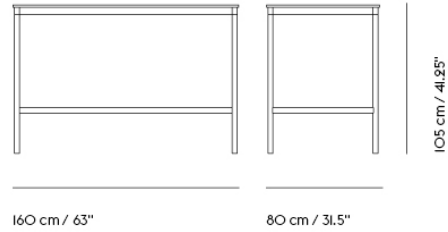

BASE HIGH TABLE / 160 X 80 H: 105 CM / 63 X 31.5 H: 41.3"

Shipper Colli	2
Gross Weight (kg)	37.4
Net Weight (kg)	31.67
Base color options	Black or White
Warranty Period	10 years

Item No.	Color	Contract Price	Lead Time
Made-To-Order			
63048	Black Laminate/Plywood/Black	SEK 16.765,70	8 weeks
63047	Black Laminate/Plywood/White	SEK 16.765,70	8 weeks
63046	White Laminate/Plywood/Black	SEK 16.765,70	8 weeks
63045	White Laminate/Plywood/White	SEK 16.765,70	8 weeks
63056	Black Nanolaminat/Plywood/Black	SEK 20.205,70	8 weeks
63055	Black Nanolaminat/Plywood/White	SEK 20.205,70	8 weeks
63054	White Nanolaminat/Plywood/Black	SEK 20.205,70	8 weeks
63053	White Nanolaminat/Plywood/White	SEK 20.205,70	8 weeks
64785	Lacquered Oak VeneerPlywood/Black	SEK 19.345,70	8 weeks
64784	Lacquered Oak VeneerPlywood/White	SEK 19.345,70	8 weeks
63050	Black Linoleum/Plywood/Black	SEK 18.485,70	8 weeks
63049	Black Linoleum/Plywood/White	SEK 18.485,70	8 weeks
Extras			
70721	Adjustable Feet for Base Table - Set of 4		-