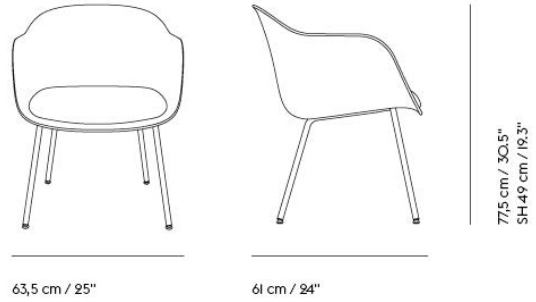

FIBER CONFERENCE ARMCHAIR TUBE BASE

Shipper Colli	1
Gross Weight (kg)	11.62
Net Weight (kg)	11.617
Base color options	Anthracite Black and Grey
Warranty Period	10 years

Item No.	Color	Contract Price	Lead Time
Made-To-Order			
59667	Remix - All Colors	SEK 7.524,10	4 weeks
59672	Canvas - All Colors	SEK 8.556,10	4 weeks
59671	Clara - All Colors	SEK 8.556,10	4 weeks
59692	Fiord - All Colors	SEK 8.556,10	4 weeks
59860	Hero - All Colors	SEK 8.556,10	4 weeks
59679	Re-wool - All Colors	SEK 8.556,10	4 weeks
59693	Sabi - All Colors	SEK 8.556,10	4 weeks
59669	Steelcut - All Colors	SEK 8.556,10	4 weeks
59670	Steelcut Trio - All Colors	SEK 8.556,10	4 weeks
59673	Hallingdal - All Colors	SEK 9.455,70	4 weeks
59678	Balder - All Colors	SEK 9.885,70	4 weeks
13779	Beck - All Colors	SEK 9.885,70	6 weeks
59668	Clay - All Colors	SEK 9.885,70	4 weeks
59674	Divina - All Colors	SEK 9.885,70	4 weeks
59675	Divina MD - All Colors	SEK 9.885,70	4 weeks
59676	Divina Melange - All Colors	SEK 9.885,70	4 weeks
59690	Ecriture - All Colors	SEK 9.885,70	4 weeks
14537	Hearth - All Colors	SEK 9.885,70	6 weeks
59694	Planum - All Colors	SEK 9.885,70	4 weeks
59677	Twill Weave - All Colors	SEK 9.885,70	4 weeks
59691	Vidar - All Colors	SEK 9.885,70	4 weeks