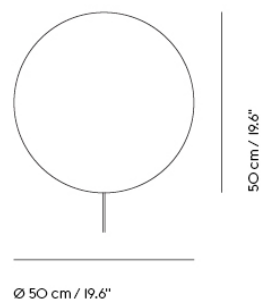

CALM WALL LAMP / Ø 50 CM / 19.6" - TOUCH DIM

Shipper Colli	2
Gross Weight (kg)	7.793
Net Weight (kg)	4.97
Bulb included	Yes. Integrated, non-replaceable LED
Please note	This lamp comes with a touch dim button and a cable with plug.
Warranty Period	5 years