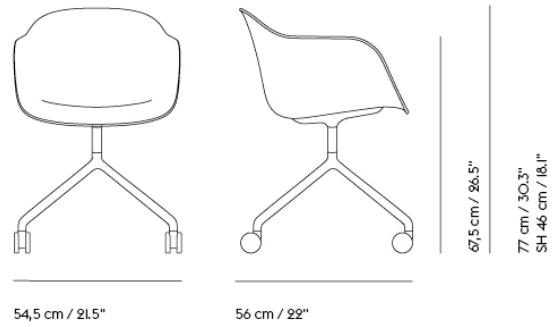

FIBER ARMCHAIR / SWIVEL BASE W. CASTORS - FRONT UPHOLSTERY

Shipper Colli	1
Gross Weight (kg)	11.9
Net Weight (kg)	7
Base color options	Anthracite Black, Grey, Dusty Green or Polished Aluminum with black castors. White with white castors.
Shell Color Options	Black, Grey, Natural White or Ochre
Warranty Period	10 years

Item No.	Color	Contract Price	Lead Time
Made-To-Order			
29244	Remix - Matching Shell/Base	SEK 6.359,70	4 weeks
29245	Remix - Ochre Shell/Base	SEK 6.359,70	4 weeks
29260	Canvas - Matching Shell/Base	SEK 7.180,10	4 weeks
29261	Canvas - Ochre Shell/Base	SEK 7.180,10	4 weeks
29258	Clara - Matching Shell/Base	SEK 7.180,10	4 weeks
29259	Clara - Ochre Shell/Base	SEK 7.180,10	4 weeks
59576	Fiord - Matching Shell/Base	SEK 7.180,10	4 weeks
59577	Fiord - Ochre Shell/Base	SEK 7.180,10	4 weeks
55071	Hero - Matching Shell/Base	SEK 7.180,10	4 weeks
55072	Hero - Ochre Shell/Base	SEK 7.180,10	4 weeks
19691	Re-wool - Matching Shell/Base	SEK 7.180,10	4 weeks
19692	Re-wool - Ochre Shell/Base	SEK 7.180,10	4 weeks
19579	Sabi - Matching Shell/Base	SEK 7.180,10	4 weeks
19580	Sabi - Ochre Shell/Base	SEK 7.180,10	4 weeks
29246	Steelcut - Matching Shell/Base	SEK 7.180,10	4 weeks
29247	Steelcut - Ochre Shell/Base	SEK 7.180,10	4 weeks
29248	Steelcut Trio - Matching Shell/Base	SEK 7.180,10	4 weeks
29249	Steelcut Trio - Ochre Shell/Base	SEK 7.180,10	4 weeks
29250	Hallingdal - Matching Shell/Base	SEK 7.868,10	4 weeks
29251	Hallingdal - Ochre Shell/Base	SEK 7.868,10	4 weeks
55188	Balder - Matching Shell/Base	SEK 7.993,70	4 weeks