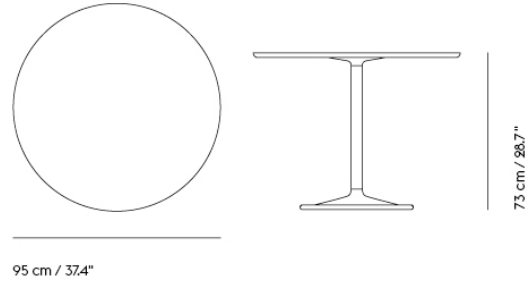

SOFT TABLE / Ø 95 H: 73 CM / Ø 37.4 H: 28.7"

Shipper Colli	3
Gross Weight (kg)	28.3
Net Weight (kg)	22.904
Warranty period	5 years

Item No.	Color	Contract Price	Lead Time
Ready-To-Ship			
14087	Beige Green Laminate/Beige Green	SEK 9.025,70	-
14085	Black Nanolaminate/Black	SEK 9.455,70	-
14086	Grey Linoleum/Grey	SEK 9.025,70	-
14089	Dark Oiled Oak/Black	SEK 9.885,70	-
14088	Solid Oak/Grey	SEK 9.885,70	-