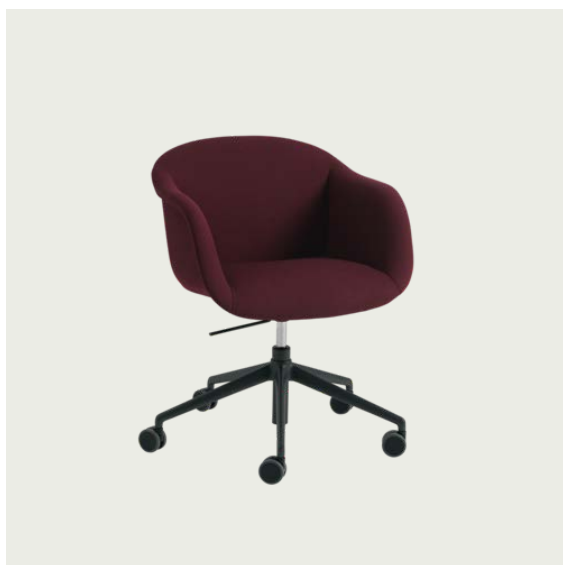

FIBER SOFT ARMCHAIR SWIVEL BASE W. GAS LIFT, CASTORS AND TILT

Shipper Colli	1
Gross Weight (kg)	18.78
Net Weight (kg)	15.28
Base color options	Anthracite Black or Grey
Warranty Period	10 years

Item No.	Color	Contract Price	Lead Time
Made-To-Order			
16369	Remix - All Colors	SEK 9.455,70	4 weeks
16374	Canvas - All Colors	SEK 10.745,70	4 weeks
16373	Clara - All Colors	SEK 10.745,70	4 weeks
16580	Fiord - All Colors	SEK 10.745,70	4 weeks
16592	Hero - All Colors	SEK 10.745,70	4 weeks
16381	Re-wool - All Colors	SEK 10.745,70	4 weeks
16253	Sabi - All Colors	SEK 10.745,70	4 weeks
16371	Steelcut - All Colors	SEK 10.745,70	4 weeks
16372	Steelcut Trio - All Colors	SEK 10.745,70	4 weeks
16380	Balder - All Colors	SEK 11.605,70	4 weeks
13794	Beck - All Colors	SEK 11.605,70	6 weeks
16370	Clay - All Colors	SEK 11.605,70	4 weeks
16376	Divina - All Colors	SEK 11.605,70	4 weeks
16377	Divina MD - All Colors	SEK 11.605,70	4 weeks
16378	Divina Melange - All Colors	SEK 11.605,70	4 weeks
16568	Ecriture - All Colors	SEK 11.605,70	4 weeks
16375	Hallingdal - All Colors	SEK 11.605,70	4 weeks
14552	Hearth - All Colors	SEK 11.605,70	6 weeks
16261	Planum - All Colors	SEK 11.605,70	4 weeks
16379	Twill Weave - All Colors	SEK 11.605,70	4 weeks
16576	Vidar - All Colors	SEK 11.605,70	4 weeks