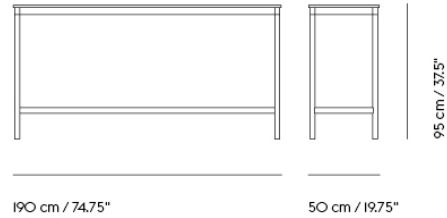

BASE HIGH TABLE / 190 X 50 H: 95 CM / 74.8 X 19.7 H: 37.4"

Shipper Colli	2
Gross Weight (kg)	38
Net Weight (kg)	33.2
Base color options	Black or White
Warranty Period	10 years

Item No.	Color	Contract Price	Lead Time
Ready-To-Ship			
62006	White Laminate/Plywood/Black	SEK 17.625,70	-
62005	White Laminate/Plywood/White	SEK 17.625,70	-
64771	Lacquered Oak Veneer/Plywood/Black	SEK 21.495,70	-
64770	Lacquered Oak Veneer/Plywood/White	SEK 21.495,70	-
62010	Black Linoleum/Plywood/Black	SEK 19.345,70	-
62009	Black Linoleum/Plywood/White	SEK 19.345,70	-
Made-To-Order			
62008	Black Laminate/Plywood/Black	SEK 17.625,70	8 weeks
62007	Black Laminate/Plywood/White	SEK 17.625,70	8 weeks
62016	Black Nanolaminat/Plywood/Black	SEK 22.785,70	8 weeks
62015	Black Nanolaminat/Plywood/White	SEK 22.785,70	8 weeks
62014	White Nanolaminat/Plywood/Black	SEK 22.785,70	8 weeks
62013	White Nanolaminat/Plywood/White	SEK 22.785,70	8 weeks
Extras			
70721	Adjustable Feet for Base Table - Set of 4		-