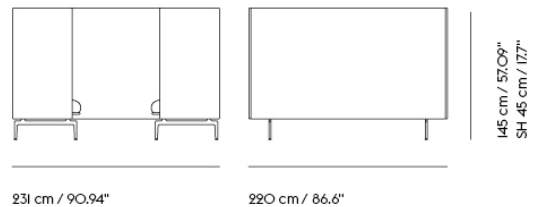

OUTLINE HIGHBACK CABIN 120 / 3-SEATER - BLACK BASE - SH: 45 CM / 17.7"

Shipper Colli	3
Gross Weight (kg)	150
Net Weight (kg)	104.5
Warranty Period	10 years

Item No.	Color	Contract Price	Lead Time
Made-To-Order			
80889	Remix - All Colors	SEK 89.005,70	6 weeks
80961	Canvas - All Colors	SEK 102.335,70	6 weeks
80925	Clara - All Colors	SEK 102.335,70	6 weeks
81259	Colline - All Colors	SEK 102.335,70	6 weeks
80673	Fiord - All Colors	SEK 102.335,70	6 weeks
80781	Steelcut - All Colors	SEK 102.335,70	6 weeks
80745	Steelcut Trio - All Colors	SEK 102.335,70	6 weeks
80817	Hallingdal - All Colors	SEK 108.785,70	6 weeks
80601	Balder - All Colors	SEK 110.935,70	6 weeks
85671	Beck - All Colors	SEK 110.935,70	8 weeks
81213	Clay - All Colors	SEK 110.935,70	6 weeks
80997	Divina - All Colors	SEK 110.935,70	6 weeks
81033	Divina MD - All Colors	SEK 110.935,70	6 weeks
81069	Divina Melange - All Colors	SEK 110.935,70	6 weeks
76179	Ecriture - All Colors	SEK 110.935,70	6 weeks
97671	Hearth - All Colors	SEK 110.935,70	8 weeks
81277	Planum - All Colors	SEK 110.935,70	6 weeks
80637	Twill Weave - All Colors	SEK 110.935,70	6 weeks
81177	Vidar - All Colors	SEK 110.935,70	6 weeks
Extras			
83061	Leather care set for Refine Leather	SEK 172,00	-