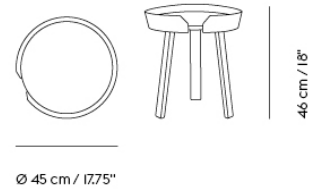

AROUND COFFEE TABLE / SMALL

Shipper Colli 1
Gross Weight (kg) 3.82
Net Weight (kg) 2.94
Warranty Period 5 years

Item No.	Color	Contract Price	Lead Time
Ready-To-Ship			
60012	Oak	SEK 3.826,10	-
60015	Anthracite	SEK 3.826,10	-
60011	Ash	SEK 3.826,10	-
60013	Black	SEK 3.826,10	-
60017	Dark Green	SEK 3.826,10	-
60016	Dusty Green	SEK 3.826,10	-
60014	Grey	SEK 3.826,10	-
60019	Light Blue	SEK 3.826,10	-
60020	Stained Dark Brown	SEK 3.826,10	-
60018	White	SEK 3.826,10	-
COM/COL & Specials			
60021	Special Color	SEK 4.037,70	>MOQ: 100 8 weeks