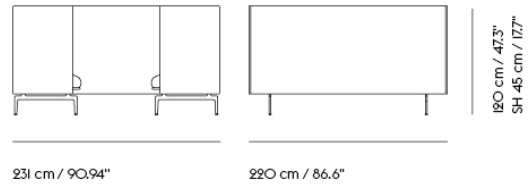

OUTLINE HIGHBACK CABIN 100 / 3-SEATER - BLACK BASE - SH: 45 CM / 17.7"

Shipper Colli	3
Gross Weight (kg)	129
Net Weight (kg)	93
Warranty Period	10 years

Item No.	Color	Contract Price	Lead Time
Made-To-Order			
80888	Remix - All Colors	SEK 79.975,70	6 weeks
80960	Canvas - All Colors	SEK 92.015,70	6 weeks
80924	Clara - All Colors	SEK 92.015,70	6 weeks
81258	Colline - All Colors	SEK 92.015,70	6 weeks
80672	Fiord - All Colors	SEK 92.015,70	6 weeks
80780	Steelcut - All Colors	SEK 92.015,70	6 weeks
80744	Steelcut Trio - All Colors	SEK 92.015,70	6 weeks
80816	Hallingdal - All Colors	SEK 98.895,70	6 weeks
80600	Balder - All Colors	SEK 100.615,70	6 weeks
85670	Beck - All Colors	SEK 100.615,70	8 weeks
81212	Clay - All Colors	SEK 100.615,70	6 weeks
80996	Divina - All Colors	SEK 100.615,70	6 weeks
81032	Divina MD - All Colors	SEK 100.615,70	6 weeks
81068	Divina Melange - All Colors	SEK 100.615,70	6 weeks
76178	Ecriture - All Colors	SEK 100.615,70	6 weeks
97670	Hearth - All Colors	SEK 100.615,70	8 weeks
81276	Planum - All Colors	SEK 100.615,70	6 weeks
80636	Twill Weave - All Colors	SEK 100.615,70	6 weeks
81176	Vidar - All Colors	SEK 100.615,70	6 weeks
Extras			
83061	Leather care set for Refine Leather	SEK 172,00	-