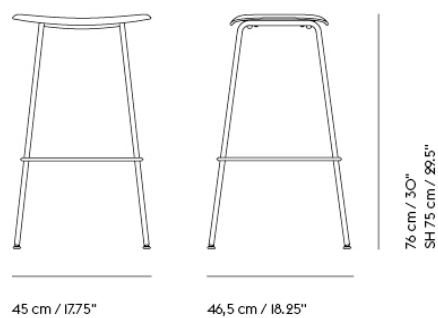

FIBER BAR STOOL / TUBE BASE - 75 CM / 29.5"

Shipper Colli	1
Gross Weight (kg)	7
Net Weight (kg)	5
Base color options	Anthracite Black, Dusty Green, Grey or White
Warranty Period	10 years

Item No.	Color	Contract Price	Lead Time
Ready-To-Ship			
58906	Black/Anthracite Black (Recycled Plastic)	SEK 2.192,10	-
58907	Grey/Grey (Recycled Plastic)	SEK 2.192,10	-
58908	Natural White/White (Recycled Plastic)	SEK 2.192,10	-
Made-To-Order			
59062	Dusty Green/Dusty Green (Recycled Plastic)	SEK 2.192,10	3 weeks
59063	Ochre/Black (Recycled Plastic)	SEK 2.192,10	3 weeks
23570	Remix - All Colors	SEK 3.826,10	4 weeks
23578	Canvas - All Colors	SEK 4.170,10	4 weeks
23577	Clara - All Colors	SEK 4.170,10	4 weeks
59558	Fiord - All Colors	SEK 4.170,10	4 weeks
55024	Hero - All Colors	SEK 4.170,10	4 weeks
19671	Re-wool - All Colors	SEK 4.170,10	4 weeks
19559	Sabi - All Colors	SEK 4.170,10	4 weeks
23571	Steelcut - All Colors	SEK 4.170,10	4 weeks
23572	Steelcut Trio - All Colors	SEK 4.170,10	4 weeks
23573	Hallingdal - All Colors	SEK 4.381,70	4 weeks
55141	Balder - All Colors	SEK 4.514,10	4 weeks
13680	Beck - All Colors	SEK 4.514,10	6 weeks
58013	Clay - All Colors	SEK 4.514,10	4 weeks
23574	Divina - All Colors	SEK 4.514,10	4 weeks
23579	Divina MD - All Colors	SEK 4.514,10	4 weeks