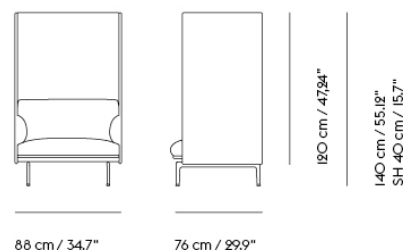

OUTLINE HIGHBACK SOFA 120 / 1-SEATER

- BLACK BASE

Shipper Colli	1
Gross Weight (kg)	35
Net Weight (kg)	25
Additional Information	Please note that the highback height for this product is 120 cm / 47.2"
Warranty Period	10 years

Item No.	Color	Contract Price	Lead Time
Made-To-Order			
75350	Remix - All Colors	SEK 26.655,70	6 weeks
75430	Canvas - All Colors	SEK 30.955,70	6 weeks
75390	Clara - All Colors	SEK 30.955,70	6 weeks
75762	Colline - All Colors	SEK 30.955,70	6 weeks
75110	Fiord - All Colors	SEK 30.955,70	6 weeks
75230	Steelcut - All Colors	SEK 30.955,70	6 weeks
75190	Steelcut Trio - All Colors	SEK 30.955,70	6 weeks
75270	Hallingdal - All Colors	SEK 31.815,70	6 weeks
75030	Balder - All Colors	SEK 32.675,70	6 weeks
85608	Beck - All Colors	SEK 32.675,70	8 weeks
75710	Clay - All Colors	SEK 32.675,70	6 weeks
75470	Divina - All Colors	SEK 32.675,70	6 weeks
75510	Divina MD - All Colors	SEK 32.675,70	6 weeks
75550	Divina Melange - All Colors	SEK 32.675,70	6 weeks
76116	Ecriture - All Colors	SEK 32.675,70	6 weeks
97626	Hearth - All Colors	SEK 32.675,70	8 weeks
75782	Planum - All Colors	SEK 32.675,70	6 weeks
75070	Twill Weave - All Colors	SEK 32.675,70	6 weeks
75670	Vidar - All Colors	SEK 32.675,70	6 weeks

Extras

83061	Leather care set for Refine Leather	SEK 172,00	-