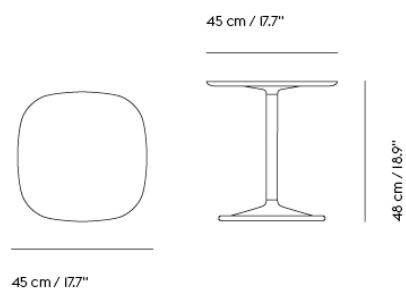

SOFT SIDE TABLE / 45 X 45 H: 48 CM / 17.7 X 17.7 H: 18.9"

Shipper Colli	2
Gross Weight (kg)	9.02
Net Weight (kg)	7.73
Warranty period	10 years

Item No.	Color	Contract Price	Lead Time
Ready-To-Ship			
13977	Orange Laminate/Orange ***	SEK 4.037,70	-
13979	Oiled Smoked Oak/Black ***	SEK 4.639,70	-