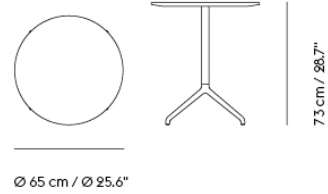

STILL CAFÉ TABLE / Ø 65 H: 73 CM / Ø 25.6 H: 28.7"

Shipper Colli	2
Gross Weight (kg)	14.7
Net Weight (kg)	10.152
Base color options	Black, White
Warranty Period	10 years

Item No.	Color	Contract Price	Lead Time
Ready-To-Ship			
65614	Black Nanolaminate/Anthracite Black	SEK 5.890,10	-
65613	Black Nanolaminate/White	SEK 5.890,10	-
65612	White Nanolaminate/Anthracite Black	SEK 5.890,10	-
65611	White Nanolaminate/White	SEK 5.890,10	-
Made-To-Order			
65566	Black Linoleum/Anthracite Black	SEK 5.890,10	6 weeks
65565	Black Linoleum/White	SEK 5.890,10	6 weeks