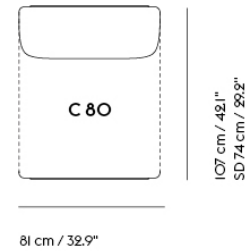

IN SITU MODULAR SOFA / CENTRE MODULE (C80)

Shipper Colli	1
Gross Weight (kg)	30.2
Net Weight (kg)	23.53
Please note	This variant is a Seating Module only and does not include a Frame Section.
Warranty Period	10 years

Item No.	Color	Contract Price	Lead Time
Ready-To-Ship			
41122-12	Clay 12	SEK 12.895,70	-
98864-240	Ecriture 240	SEK 12.895,70	-
Made-To-Order			
99035	Remix - All Colors	SEK 9.885,70	6 weeks
95552	Colline - All Colors	SEK 11.605,70	6 weeks
41140	Fiord - All Colors	SEK 11.605,70	6 weeks
95502	Re-wool - All Colors	SEK 11.605,70	6 weeks
98802	Sabi - All Colors	SEK 11.605,70	6 weeks
99298	Beck - All Colors	SEK 12.465,70	8 weeks
41149	Hallingdal - All Colors	SEK 12.465,70	6 weeks
99232	Hearth - All Colors	SEK 12.465,70	8 weeks
95602	Twill Weave - All Colors	SEK 12.465,70	6 weeks
41122	Clay - All Colors	SEK 12.895,70	6 weeks
41158	Divina - All Colors	SEK 12.895,70	6 weeks
41167	Divina MD - All Colors	SEK 12.895,70	6 weeks
41176	Divina Melange - All Colors	SEK 12.895,70	6 weeks
98864	Ecriture - All Colors	SEK 12.895,70	6 weeks
76405	Planum - All Colors	SEK 12.895,70	6 weeks
41185	Vidar - All Colors	SEK 12.895,70	6 weeks