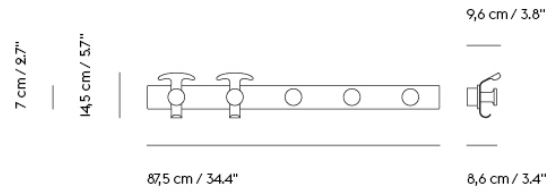

Shipper Colli 1
Gross Weight (kg) 3.14
Net Weight (kg) 2.26
Warranty Period 5 years

Item No.	Color	Contract Price	Lead Time
Ready-To-Ship			
12370	Grey/Grey	SEK 1.762,10	-
12373	Oak/Black	SEK 1.762,10	-
12371	Oak/Grey	SEK 1.762,10	-
12372	Oak/Copper Brown	SEK 1.762,10	-