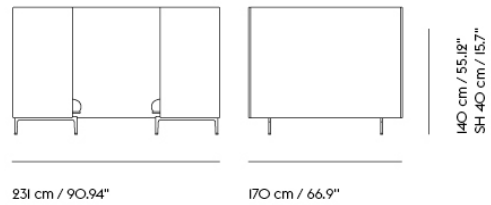

OUTLINE HIGHBACK CABIN 120 / 2-SEATER - BLACK BASE

Shipper Colli	3
Gross Weight (kg)	130
Net Weight (kg)	90.5
Warranty Period	10 years

Item No.	Color	Contract Price	Lead Time
Made-To-Order			
80869	Remix - All Colors	SEK 79.115,70	6 weeks
80941	Canvas - All Colors	SEK 91.585,70	6 weeks
80905	Clara - All Colors	SEK 91.585,70	6 weeks
81247	Colline - All Colors	SEK 91.585,70	6 weeks
80653	Fiord - All Colors	SEK 91.585,70	6 weeks
80761	Steelcut - All Colors	SEK 91.585,70	6 weeks
80725	Steelcut Trio - All Colors	SEK 91.585,70	6 weeks
80797	Hallingdal - All Colors	SEK 97.175,70	6 weeks
80581	Balder - All Colors	SEK 99.325,70	6 weeks
85659	Beck - All Colors	SEK 99.325,70	8 weeks
81193	Clay - All Colors	SEK 99.325,70	6 weeks
80977	Divina - All Colors	SEK 99.325,70	6 weeks
81013	Divina MD - All Colors	SEK 99.325,70	6 weeks
81049	Divina Melange - All Colors	SEK 99.325,70	6 weeks
76167	Ecriture - All Colors	SEK 99.325,70	6 weeks
97651	Hearth - All Colors	SEK 99.325,70	8 weeks
81265	Planum - All Colors	SEK 99.325,70	6 weeks
80617	Twill Weave - All Colors	SEK 99.325,70	6 weeks
81157	Vidar - All Colors	SEK 99.325,70	6 weeks
Extras			
83061	Leather care set for Refine Leather	SEK 172,00	-