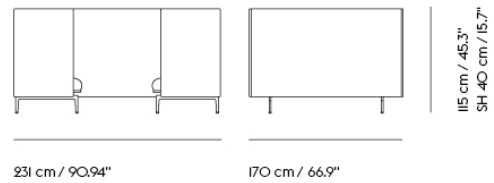

OUTLINE HIGHBACK CABIN 100 / 2-SEATER - BLACK BASE

Shipper Colli	3
Gross Weight (kg)	111
Net Weight (kg)	81
Warranty Period	10 years

Item No.	Color	Contract Price	Lead Time
Made-To-Order			
80868	Remix - All Colors	SEK 70.515,70	6 weeks
80940	Canvas - All Colors	SEK 81.695,70	6 weeks
80904	Clara - All Colors	SEK 81.695,70	6 weeks
81246	Colline - All Colors	SEK 81.695,70	6 weeks
80652	Fiord - All Colors	SEK 81.695,70	6 weeks
80760	Steelcut - All Colors	SEK 81.695,70	6 weeks
80724	Steelcut Trio - All Colors	SEK 81.695,70	6 weeks
80796	Hallingdal - All Colors	SEK 87.285,70	6 weeks
80580	Balder - All Colors	SEK 88.575,70	6 weeks
85658	Beck - All Colors	SEK 88.575,70	8 weeks
81192	Clay - All Colors	SEK 88.575,70	6 weeks
80976	Divina - All Colors	SEK 88.575,70	6 weeks
81012	Divina MD - All Colors	SEK 88.575,70	6 weeks
81048	Divina Melange - All Colors	SEK 88.575,70	6 weeks
76166	Ecriture - All Colors	SEK 88.575,70	6 weeks
97650	Hearth - All Colors	SEK 88.575,70	8 weeks
81264	Planum - All Colors	SEK 88.575,70	6 weeks
80616	Twill Weave - All Colors	SEK 88.575,70	6 weeks
81156	Vidar - All Colors	SEK 88.575,70	6 weeks
Extras			
83061	Leather care set for Refine Leather	SEK 172,00	-