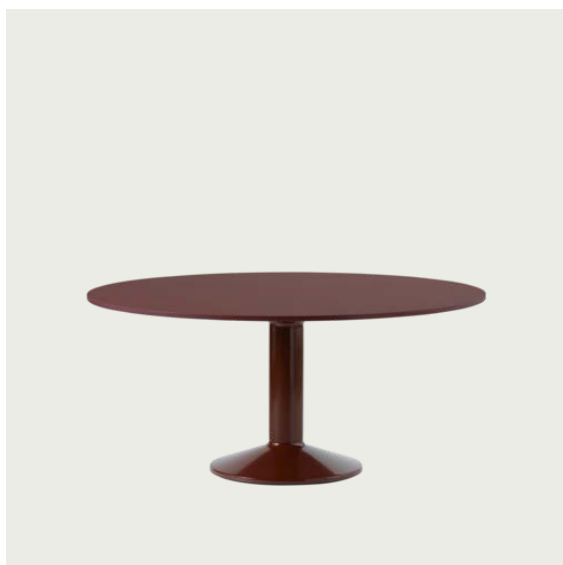

Shipper Colli	2
Gross Weight (kg)	96.98
Net Weight (kg)	74.217
Please note	Other color combinations are available upon request
Warranty Period	10 years

Item No.	Color	Contract Price	Lead Time
Ready-To-Ship			
32824	Black Linoleum/Black	SEK 36.975,70	-
32835	Dark Red Linoleum/Dark Red	SEK 36.975,70	-
32827	Dark Oiled Oak/Black	SEK 42.995,70	-
32829	Dark Oiled Oak/Dark Red	SEK 42.995,70	-
32828	Dark Oiled Oak/Grey	SEK 42.995,70	-
32830	Oiled Oak/Black	SEK 42.995,70	-
32832	Oiled Oak/Dark Red	SEK 42.995,70	-
32831	Oiled Oak/Grey	SEK 42.995,70	-
Extras			
70724-BLCK	Midst Table - Screw kit - Black		-
70724-GREY	Midst Table - Screw kit - Grey		-