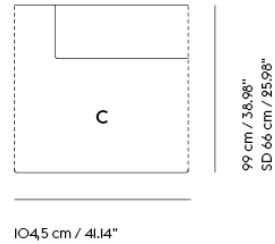

CONNECT SOFT MODULAR SOFA / LEFT OPEN-ENDED (C)

Shipper Colli	1
Gross Weight (kg)	46
Net Weight (kg)	34.3
Please note	This product features an open end on the left-hand side when facing the product from the front.
Warranty Period	10 years

Item No.	Color	Contract Price	Lead Time
Ready-To-Ship			
94511-128	Re-wool I28	SEK 15.905,70	-
94619-12	Clay I2	SEK 16.765,70	-
Made-To-Order			
94520	Remix - All Colors	SEK 14.615,70	6 weeks
94565	Canvas - All Colors	SEK 15.905,70	6 weeks
94574	Clara - All Colors	SEK 15.905,70	6 weeks
94538	Fiord - All Colors	SEK 15.905,70	6 weeks
94511	Re-wool - All Colors	SEK 15.905,70	6 weeks
98824	Sabi - All Colors	SEK 15.905,70	6 weeks
94547	Steelcut - All Colors	SEK 15.905,70	6 weeks
94556	Steelcut Trio - All Colors	SEK 15.905,70	6 weeks
94583	Hallingdal - All Colors	SEK 16.335,70	6 weeks
94502	Balder - All Colors	SEK 16.765,70	6 weeks
99442	Beck - All Colors	SEK 16.765,70	8 weeks
94619	Clay - All Colors	SEK 16.765,70	6 weeks
94592	Divina - All Colors	SEK 16.765,70	6 weeks
94601	Divina MD - All Colors	SEK 16.765,70	6 weeks
94610	Divina Melange - All Colors	SEK 16.765,70	6 weeks
98844	Ecriture - All Colors	SEK 16.765,70	6 weeks
66702	Hearth - All Colors	SEK 16.765,70	8 weeks
76416	Planum - All Colors	SEK 16.765,70	6 weeks