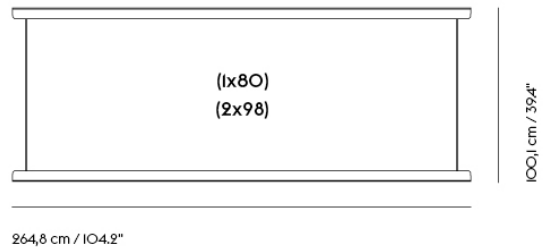

**IN SITU MODULAR SOFA / FRAME
SECTION (1 X 80 + 2 X 98)**

Shipper Colli 1
Gross Weight (kg) 33
Net Weight (kg) 28.02
Warranty Period 10 years

Item No.	Color	Contract Price	Lead Time
Ready-To-Ship			
41562	Black - 1 x 80 + 2 x 98	SEK 5.546,10	-