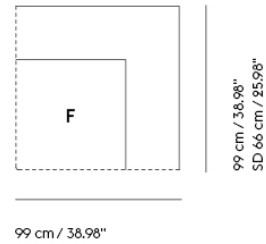

CONNECT SOFT MODULAR SOFA / CORNER (F)

Shipper Colli	1
Gross Weight (kg)	50.8
Net Weight (kg)	39.3
Warranty Period	10 years

Item No.	Color	Contract Price	Lead Time
Ready-To-Ship			
94514-128	Re-wool 128	SEK 16.335,70	-
94622-12	Clay 12	SEK 18.485,70	-
Made-To-Order			
94523	Remix - All Colors	SEK 14.615,70	6 weeks
94568	Canvas - All Colors	SEK 16.335,70	6 weeks
94577	Clara - All Colors	SEK 16.335,70	6 weeks
94541	Fiord - All Colors	SEK 16.335,70	6 weeks
94514	Re-wool - All Colors	SEK 16.335,70	6 weeks
98827	Sabi - All Colors	SEK 16.335,70	6 weeks
94550	Steelcut - All Colors	SEK 16.335,70	6 weeks
94559	Steelcut Trio - All Colors	SEK 16.335,70	6 weeks
94586	Hallingdal - All Colors	SEK 17.625,70	6 weeks
94505	Balder - All Colors	SEK 18.485,70	6 weeks
99445	Beck - All Colors	SEK 18.485,70	8 weeks
94622	Clay - All Colors	SEK 18.485,70	6 weeks
94595	Divina - All Colors	SEK 18.485,70	6 weeks
94604	Divina MD - All Colors	SEK 18.485,70	6 weeks
94613	Divina Melange - All Colors	SEK 18.485,70	6 weeks
98847	Ecriture - All Colors	SEK 18.485,70	6 weeks
66705	Hearth - All Colors	SEK 18.485,70	8 weeks
76419	Planum - All Colors	SEK 18.485,70	6 weeks