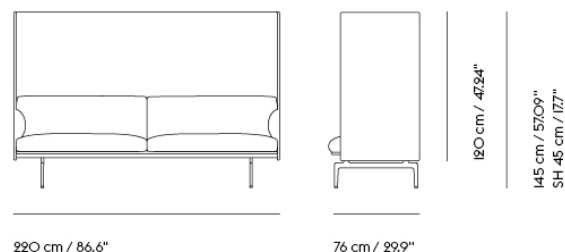

OUTLINE HIGHBACK SOFA 120 / 3-SEATER - BLACK BASE - SH: 45 CM / 17.7"

Shipper Colli	1
Gross Weight (kg)	63
Net Weight (kg)	44
Additional Information	Please note that the highback height for this product is 120 cm / 47.2"
Warranty Period	10 years

Item No.	Color	Contract Price	Lead Time
Made-To-Order			
75356	Remix - All Colors	SEK 42.995,70	6 weeks
75436	Canvas - All Colors	SEK 48.585,70	6 weeks
75396	Clara - All Colors	SEK 48.585,70	6 weeks
75765	Colline - All Colors	SEK 48.585,70	6 weeks
75116	Fiord - All Colors	SEK 48.585,70	6 weeks
75236	Steelcut - All Colors	SEK 48.585,70	6 weeks
75196	Steelcut Trio - All Colors	SEK 48.585,70	6 weeks
75276	Hallingdal - All Colors	SEK 52.025,70	6 weeks
75036	Balder - All Colors	SEK 53.315,70	6 weeks
85611	Beck - All Colors	SEK 53.315,70	8 weeks
75716	Clay - All Colors	SEK 53.315,70	6 weeks
75476	Divina - All Colors	SEK 53.315,70	6 weeks
75516	Divina MD - All Colors	SEK 53.315,70	6 weeks
75556	Divina Melange - All Colors	SEK 53.315,70	6 weeks
76119	Ecriture - All Colors	SEK 53.315,70	6 weeks
97632	Hearth - All Colors	SEK 53.315,70	8 weeks
75785	Planum - All Colors	SEK 53.315,70	6 weeks
75076	Twill Weave - All Colors	SEK 53.315,70	6 weeks
75676	Vidar - All Colors	SEK 53.315,70	6 weeks

Extras

83061	Leather care set for Refine Leather	SEK 172,00	-