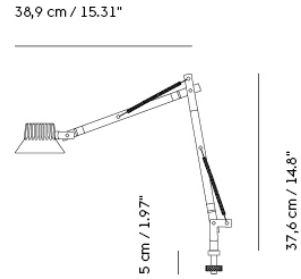

- Shipper Colli 2
- Gross Weight (kg) 1.235
- Net Weight (kg) 0.69
- Bulb included Dimmable, integrated, and non-user replaceable LED
- Warranty period 5 years

Item No.	Color	Contract Price	Lead Time
Ready-To-Ship			
14386	Black	SEK 3.482,10	-
14398	Brown Green	SEK 3.482,10	-