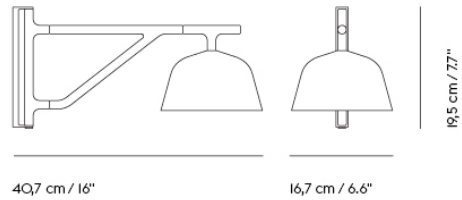

Shipper Colli	1
Gross Weight (kg)	1.734
Net Weight (kg)	1.04
Bulb included	Yes
Warranty Period	5 years

Item No.	Color	Contract Price	Lead Time
Ready-To-Ship			
15311	Black	SEK 3.138,10	-
15313	Grey	SEK 3.138,10	-
15314	Taupe	SEK 3.138,10	-
15312	White	SEK 3.138,10	-
Extras			
15803	Ambit Cord - Grey (per linear meter)	SEK 59,30	-
15806	Ambit Cord - Taupe (per linear meter)	SEK 59,30	-
15804	Fluid / Rime Ø12+Ø18+Ø25 Cord - White (per linear meter)	SEK 59,30	-
15801	Grain / Rime Ø12+Ø18+Ø25 Cord - Black (per linear meter)	SEK 59,30	-