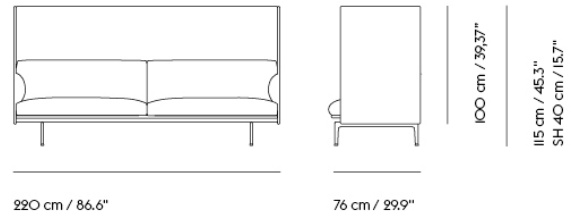

OUTLINE HIGHBACK SOFA 100 / 3-SEATER - BLACK BASE

Shipper Colli	I
Gross Weight (kg)	111
Net Weight (kg)	69
Additional Information	Please note that the highback height for this product is 100 cm / 39.4"
Warranty Period	10 years

Item No.	Color	Contract Price	Lead Time
Made-To-Order			
28488	Remix - All Colors	SEK 40.415,70	6 weeks
28490	Canvas - All Colors	SEK 45.145,70	6 weeks
28489	Clara - All Colors	SEK 45.145,70	6 weeks
91344	Colline - All Colors	SEK 45.145,70	6 weeks
28482	Fiord - All Colors	SEK 45.145,70	6 weeks
28485	Steelcut - All Colors	SEK 45.145,70	6 weeks
28484	Steelcut Trio - All Colors	SEK 45.145,70	6 weeks
28486	Hallingdal - All Colors	SEK 47.725,70	6 weeks
28501	Balder - All Colors	SEK 51.165,70	6 weeks
85690	Beck - All Colors	SEK 51.165,70	8 weeks
68290	Clay - All Colors	SEK 51.165,70	6 weeks
28491	Divina - All Colors	SEK 51.165,70	6 weeks
28492	Divina MD - All Colors	SEK 51.165,70	6 weeks
28493	Divina Melange - All Colors	SEK 51.165,70	6 weeks
76206	Ecriture - All Colors	SEK 51.165,70	6 weeks
97522	Hearth - All Colors	SEK 51.165,70	8 weeks
91475	Planum - All Colors	SEK 51.165,70	6 weeks
28502	Twill Weave - All Colors	SEK 51.165,70	6 weeks
28500	Vidar - All Colors	SEK 51.165,70	6 weeks

Extras

83061	Leather care set for Refine Leather	SEK 172,00	-