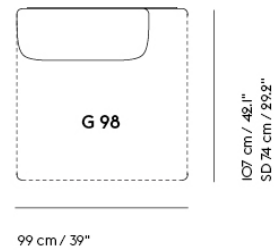

IN SITU MODULAR SOFA / RIGHT OPEN-ENDED MODULE (G98)

Shipper Colli	1
Gross Weight (kg)	36.4
Net Weight (kg)	25.13
Please note	This product features an open end on the right-hand side when facing the product from the front.
Please note	This variant is a Seating Module only and does not include a Frame Section.
Warranty Period	10 years

Item No.	Color	Contract Price	Lead Time
Ready-To-Ship			
41126-12	Clay 12	SEK 14.185,70	-
98868-240	Ecriture 240	SEK 14.185,70	-
Made-To-Order			
99039	Remix - All Colors	SEK 11.175,70	6 weeks
95556	Colline - All Colors	SEK 12.465,70	6 weeks
41144	Fiord - All Colors	SEK 12.465,70	6 weeks
95506	Re-wool - All Colors	SEK 12.465,70	6 weeks
98806	Sabi - All Colors	SEK 12.465,70	6 weeks
41153	Hallingdal - All Colors	SEK 13.325,70	6 weeks
99302	Beck - All Colors	SEK 14.185,70	8 weeks
41126	Clay - All Colors	SEK 14.185,70	6 weeks
41162	Divina - All Colors	SEK 14.185,70	6 weeks
41171	Divina MD - All Colors	SEK 14.185,70	6 weeks
41180	Divina Melange - All Colors	SEK 14.185,70	6 weeks
98868	Ecriture - All Colors	SEK 14.185,70	6 weeks
99236	Hearth - All Colors	SEK 14.185,70	8 weeks
76409	Planum - All Colors	SEK 14.185,70	6 weeks
95606	Twill Weave - All Colors	SEK 14.185,70	6 weeks
41189	Vidar - All Colors	SEK 14.185,70	6 weeks