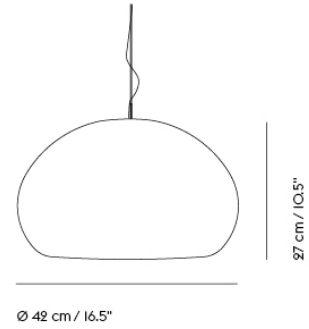

Shipper Colli 1
Gross Weight (kg) 4.95
Net Weight (kg) 3.1
Bulb included No
Warranty Period 5 years

Item No.	Color	Contract Price	Lead Time
Ready-To-Ship			
15401	Opal White	SEK 3,349,70	-
Extras			
15804	Fluid / Rime Ø12+Ø18+Ø25 Cord - White (per linear meter)	SEK 59,30	-
24052	Ceiling Cap for wire suspension lamps - White	SEK 262,30	-