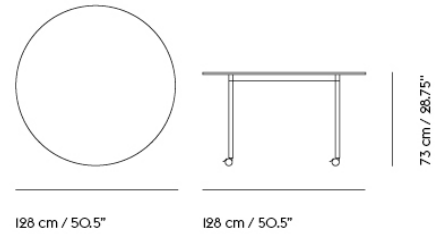

BASE ROUND TABLE / WITH CASTORS / Ø 128 CM / 50.4"

Shipper Colli	2
Gross Weight (kg)	23.5
Net Weight (kg)	18.75
Base color options	Black or White
Warranty Period	10 years

Item No.	Color	Contract Price	Lead Time
Made-To-Order			
64456	Black Laminate/Plywood/Black	SEK 11.605,70	6 weeks
64576	Black Laminate/Plywood/White	SEK 11.605,70	6 weeks
64531	White Laminate/Plywood/Black	SEK 11.605,70	6 weeks
64651	White Laminate/Plywood/White	SEK 11.605,70	6 weeks
64486	Black Nanolaminate/Plywood/Black	SEK 15.045,70	6 weeks
64606	Black Nanolaminate/Plywood/White	SEK 15.045,70	6 weeks
64546	White Nanolaminate/Plywood/Black	SEK 15.045,70	6 weeks
64666	White Nanolaminate/Plywood/White	SEK 15.045,70	6 weeks
64501	Lacquered Oak Veneer/Plywood/Black	SEK 14.185,70	6 weeks
64621	Lacquered Oak Veneer/Plywood/White	SEK 14.185,70	6 weeks
64468	Black Linoleum/Plywood/Black	SEK 14.185,70	6 weeks
64588	Black Linoleum/Plywood/White	SEK 14.185,70	6 weeks