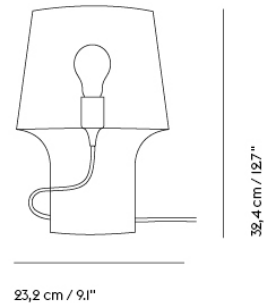

Shipper Colli 1
Gross Weight (kg) 4.3
Net Weight (kg) 3.4
Bulb included No
Warranty Period 5 years

Item No.	Color	Contract Price	Lead Time
Ready-To-Ship			
01033	Grey	SEK 2.317,70	-
Extras			
01040	LED Bulb	SEK 231,30	-