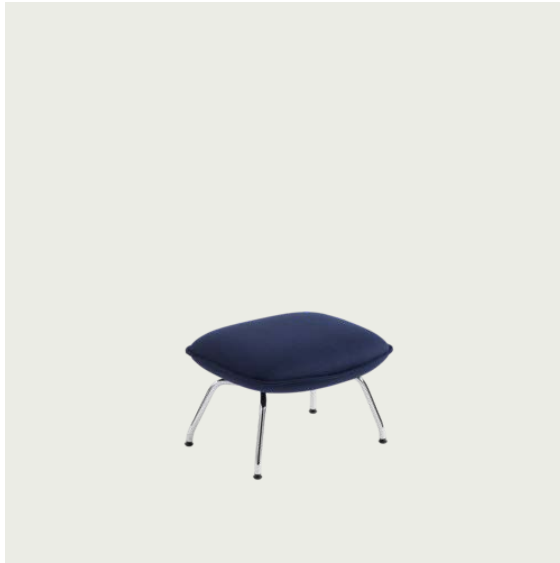

Shipper Colli	1
Gross Weight (kg)	20
Net Weight (kg)	18
Base color options	Anthracite Black, Chrome, Grey
Warranty Period	10 years

Item No.	Color	Contract Price	Lead Time
Ready-To-Ship			
87151-CHRO_128	Re-Wool I28/Chrome ***	SEK 7.305,70	-
87115-CHRO_782	Balder 782/Chrome ***	SEK 8.423,70	-
Made-To-Order			
87105	Clara - All Colors	SEK 7.305,70	4 weeks
87157	Colline - All Colors	SEK 7.305,70	4 weeks
87104	Fiord - All Colors	SEK 7.305,70	4 weeks
87151	Re-wool - All Colors	SEK 7.305,70	4 weeks
87153	Sabi - All Colors	SEK 7.305,70	4 weeks
87102	Steelcut - All Colors	SEK 7.305,70	4 weeks
87103	Steelcut Trio - All Colors	SEK 7.305,70	4 weeks
87108	Hallingdal - All Colors	SEK 7.868,10	4 weeks
87113	Still - All Colors	SEK 7.868,10	4 weeks
87115	Balder - All Colors	SEK 8.423,70	4 weeks
16629	Beck - All Colors	SEK 8.423,70	6 weeks
87148	Clay - All Colors	SEK 8.423,70	4 weeks
87109	Divina - All Colors	SEK 8.423,70	4 weeks
87110	Divina MD - All Colors	SEK 8.423,70	4 weeks
87111	Divina Melange - All Colors	SEK 8.423,70	4 weeks
87160	Ecriture - All Colors	SEK 8.423,70	4 weeks
16637	Hearth - All Colors	SEK 8.423,70	6 weeks
87155	Planum - All Colors	SEK 8.423,70	4 weeks