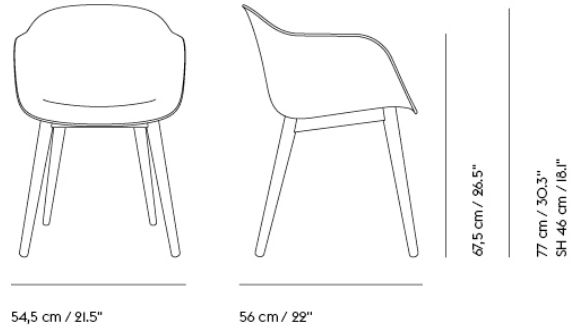

Shipper Colli	1
Gross Weight (kg)	9
Net Weight (kg)	6
Base color options	Anthracite Black, Dusty Green, Grey, Oak or Stained Dark Brown
Warranty Period	10 years

Item No.	Color	Contract Price	Lead Time
Ready-To-Ship			
58957	Black/Anthracite Black (Recycled Plastic)	SEK 3.349,70	-
58962	Black/Stained Dark Brown (Recycled Plastic) ***	SEK 3.349,70	-
58959	Dusty Green/Dusty Green (Recycled Plastic)	SEK 3.349,70	-
58958	Grey/Grey (Recycled Plastic)	SEK 3.349,70	-
58961	Natural White/Oak (Recycled Plastic)	SEK 3.349,70	-
58960	Ochre/Oak (Recycled Plastic)	SEK 3.349,70	-
Made-To-Order			
59042	Dusty Green/Stained Dark Brown (Recycled Plastic)	SEK 3.349,70	3 weeks
59044	Grey/Stained Dark Brown (Recycled Plastic)	SEK 3.349,70	3 weeks
59045	Natural White/Stained Dark Brown (Recycled Plastic)	SEK 3.349,70	3 weeks
59043	Ochre/Stained Dark Brown (Recycled Plastic)	SEK 3.349,70	3 weeks
50500	Remix - All Colors	SEK 5.671,70	4 weeks
50527	Canvas - All Colors	SEK 6.492,10	4 weeks
50526	Clara - All Colors	SEK 6.492,10	4 weeks
59580	Fiord - All Colors	SEK 6.492,10	4 weeks
55096	Hero - All Colors	SEK 6.492,10	4 weeks
19695	Re-wool - All Colors	SEK 6.492,10	4 weeks
19583	Sabi - All Colors	SEK 6.492,10	4 weeks
50501	Steelcut - All Colors	SEK 6.492,10	4 weeks