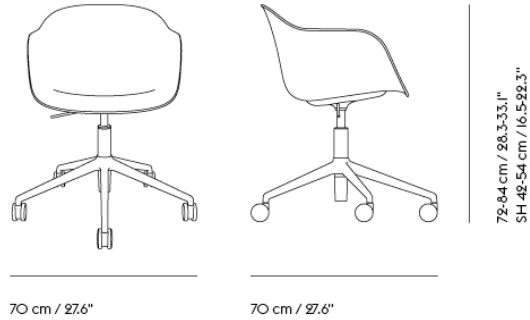

FIBER ARMCHAIR / SWIVEL BASE W. CASTORS & GAS LIFT - FRONT UPHOLSTERY

Shipper Colli	1
Gross Weight (kg)	12.6
Net Weight (kg)	7
Base color options	Anthracite Black, Grey and Polished Aluminum with Black castors. White with white castors.
Shell Color Options	Black, Grey, Natural White or Ochre
Warranty Period	10 years

Item No.	Color	Contract Price	Lead Time
Made-To-Order			
50835	Remix - Matching Shell/Base	SEK 6.922,10	4 weeks
50836	Remix - Ochre Shell/Base	SEK 6.922,10	4 weeks
50845	Canvas - Matching Shell/Base	SEK 7.735,70	4 weeks
50846	Canvas - Ochre Shell/Base	SEK 7.735,70	4 weeks
50843	Clara - Matching Shell/Base	SEK 7.735,70	4 weeks
50844	Clara - Ochre Shell/Base	SEK 7.735,70	4 weeks
59589	Fiord - Matching Shell/Base	SEK 7.735,70	4 weeks
59590	Fiord - Ochre Shell/Base	SEK 7.735,70	4 weeks
55112	Hero - Matching Shell/Base	SEK 7.735,70	4 weeks
55113	Hero - Ochre Shell/Base	SEK 7.735,70	4 weeks
19704	Re-wool - Matching Shell/Base	SEK 7.735,70	4 weeks
19705	Re-wool - Ochre Shell/Base	SEK 7.735,70	4 weeks
19592	Sabi - Matching Shell/Base	SEK 7.735,70	4 weeks
19593	Sabi - Ochre Shell/Base	SEK 7.735,70	4 weeks
50839	Steelcut - Matching Shell/Base	SEK 7.735,70	4 weeks
50840	Steelcut - Ochre Shell/Base	SEK 7.735,70	4 weeks
50841	Steelcut Trio - Matching Shell/Base	SEK 7.735,70	4 weeks
50842	Steelcut Trio - Ochre Shell/Base	SEK 7.735,70	4 weeks
50847	Hallingdal - Matching Shell/Base	SEK 8.423,70	4 weeks
50848	Hallingdal - Ochre Shell/Base	SEK 8.423,70	4 weeks
55229	Balder - Matching Shell/Base	SEK 8.556,10	4 weeks