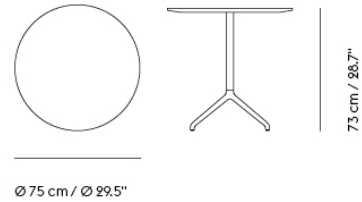

STILL CAFÉ TABLE / Ø 75 H: 73 CM / Ø 29.5 H: 28.7"

Shipper Colli	2
Gross Weight (kg)	17.1
Net Weight (kg)	12.152
Base color options	Black, White
Warranty Period	10 years

Item No.	Color	Contract Price	Lead Time
Ready-To-Ship			
65602	Black Nanolaminate/Anthracite Black	SEK 5.890,10	-
65601	Black Nanolaminate/White	SEK 5.890,10	-
65600	White Nanolaminate/Anthracite Black	SEK 5.890,10	-
65599	White Nanolaminate/White	SEK 5.890,10	-
Made-To-Order			
65536	Black Linoleum/Anthracite Black	SEK 5.890,10	6 weeks
65535	Black Linoleum/White	SEK 5.890,10	6 weeks