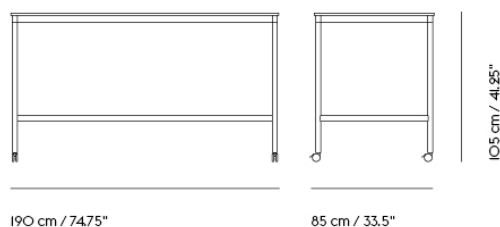

BASE HIGH TABLE / WITH CASTORS / 190 X 85 H: 105 CM / 74.8 X 33.5 H: 41.3"

Shipper Colli	2
Gross Weight (kg)	47
Net Weight (kg)	40.25
Base color options	Black or White
Warranty Period	10 years

Item No.	Color	Contract Price	Lead Time
Made-To-Order			
64314	Black Laminate/Plywood/Black	SEK 18.485,70	8 weeks
64378	Black Laminate/Plywood/White	SEK 18.485,70	8 weeks
64355	White Laminate/Plywood/Black	SEK 18.485,70	8 weeks
64417	White Laminate/Plywood/White	SEK 18.485,70	8 weeks
64330	Black Nanolaminat/Plywood/Black	SEK 24.505,70	8 weeks
64394	Black Nanolaminat/Plywood/White	SEK 24.505,70	8 weeks
64362	White Nanolaminat/Plywood/Black	SEK 24.505,70	8 weeks
64426	White Nanolaminat/Plywood/White	SEK 24.505,70	8 weeks
64338	Lacquered Oak Veneer/Plywood/Black	SEK 22.785,70	8 weeks
64402	Lacquered Oak Veneer/Plywood/White	SEK 22.785,70	8 weeks
64319	Black Linoleum/Plywood/Black	SEK 20.205,70	8 weeks
64383	Black Linoleum/Plywood/White	SEK 20.205,70	8 weeks