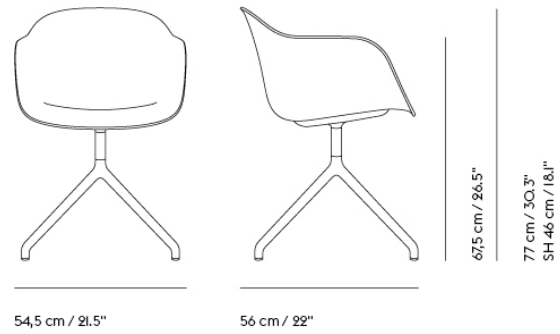

FIBER ARMCHAIR / SWIVEL BASE - FRONT UPHOLSTERY

Shipper Colli	1
Gross Weight (kg)	11.9
Net Weight (kg)	7
Base color options	Anthracite Black, White, Grey, Dusty Green or Polished Aluminum.
Shell Color Options	Black, Dusty Green, Grey, Natural White or Ochre
Warranty Period	10 years

Item No.	Color	Contract Price	Lead Time
Made-To-Order			
29276	Remix - Matching Shell/Base	SEK 5.890,10	4 weeks
29277	Remix - Ochre Shell/Base	SEK 5.890,10	4 weeks
29292	Canvas - Matching Shell/Base	SEK 6.703,70	4 weeks
29293	Canvas - Ochre Shell/Base	SEK 6.703,70	4 weeks
29290	Clara - Matching Shell/Base	SEK 6.703,70	4 weeks
29291	Clara - Ochre Shell/Base	SEK 6.703,70	4 weeks
59578	Fiord - Matching Shell/Base	SEK 6.703,70	4 weeks
59579	Fiord - Ochre Shell/Base	SEK 6.703,70	4 weeks
55073	Hero - Matching Shell/Base	SEK 6.703,70	4 weeks
55074	Hero - Ochre Shell/Base	SEK 6.703,70	4 weeks
19693	Re-wool - Matching Shell/Base	SEK 6.703,70	4 weeks
19694	Re-wool - Ochre Shell/Base	SEK 6.703,70	4 weeks
19581	Sabi - Matching Shell/Base	SEK 6.703,70	4 weeks
19582	Sabi - Ochre Shell/Base	SEK 6.703,70	4 weeks
29278	Steelcut - Matching Shell/Base	SEK 6.703,70	4 weeks
29279	Steelcut - Ochre Shell/Base	SEK 6.703,70	4 weeks
29280	Steelcut Trio - Matching Shell/Base	SEK 6.703,70	4 weeks
29281	Steelcut Trio - Ochre Shell/Base	SEK 6.703,70	4 weeks
29282	Hallingdal - Matching Shell/Base	SEK 7.391,70	4 weeks
29283	Hallingdal - Ochre Shell/Base	SEK 7.391,70	4 weeks
55190	Balder - Matching Shell/Base	SEK 7.524,10	4 weeks