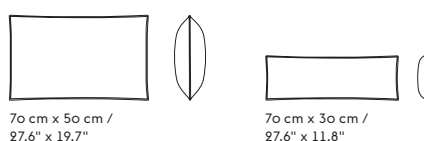

4. CUSHIONS

Specify optional cushions in the desired textile or leather for added comfort and a lounging expression.