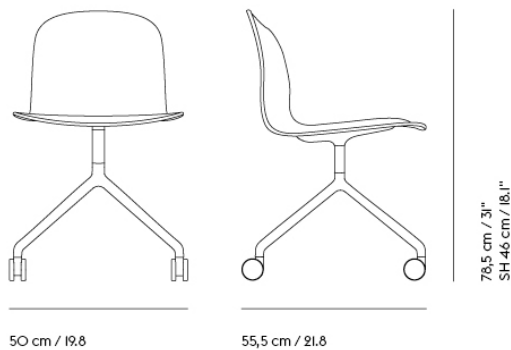

VISU WIDE CHAIR SWIVEL BASE W. CASTORS

Shipper Colli	1
Gross Weight (kg)	7.8
Net Weight (kg)	5.8
Base color options	Black with Black castors
Warranty Period	5 years

Item No.	Color	Contract Price	Lead Time
Made-To-Order			
21892	Black/Black	SEK 4.983,70	7 weeks
21893	Oak/Black	SEK 4.983,70	7 weeks
21880	Remix - All Colors	SEK 6.703,70	7 weeks
21888	Canvas - All Colors	SEK 7.180,10	7 weeks
21883	Clara - All Colors	SEK 7.180,10	7 weeks
70416	Colline - All Colors	SEK 7.180,10	7 weeks
18942	Fiord - All Colors	SEK 7.180,10	7 weeks
70418	Re-wool - All Colors	SEK 7.180,10	7 weeks
70415	Sabi - All Colors	SEK 7.180,10	7 weeks
21882	Steelcut - All Colors	SEK 7.180,10	7 weeks
21881	Steelcut Trio - All Colors	SEK 7.180,10	7 weeks
21884	Hallingdal - All Colors	SEK 7.524,10	7 weeks
18924	Balder - All Colors	SEK 7.735,70	7 weeks
18813	Beck - All Colors	SEK 7.735,70	9 weeks
69154	Clay - All Colors	SEK 7.735,70	7 weeks
21885	Divina - All Colors	SEK 7.735,70	7 weeks
21889	Divina MD - All Colors	SEK 7.735,70	7 weeks
21890	Divina Melange - All Colors	SEK 7.735,70	7 weeks
18980	Ecriture - All Colors	SEK 7.735,70	7 weeks
18717	Hearth - All Colors	SEK 7.735,70	9 weeks
70420	Planum - All Colors	SEK 7.735,70	7 weeks
70419	Twill Weave - All Colors	SEK 7.735,70	7 weeks