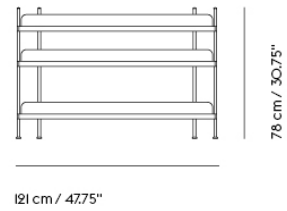

COMPILE SHELVING SYSTEM / CONFIGURATION 2

Shipper Colli 4
Gross Weight (kg) 33.55
Net Weight (kg) 27.11
Warranty Period 10 years

Item No.	Color	Contract Price	Lead Time
Ready-To-Ship			
50055	Black	SEK 7.993,70	-
50056	Grey	SEK 7.993,70	-
50057	White	SEK 7.993,70	-