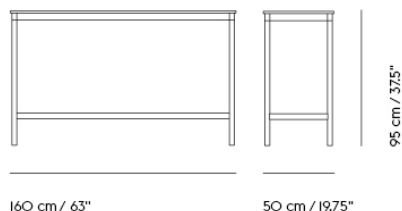

BASE HIGH TABLE / 160 X 50 H: 95 CM / 63 X 19.7 H: 37.4"

Shipper Colli	2
Gross Weight (kg)	23
Net Weight (kg)	17.22
Base color options	Black or White
Warranty Period	10 years

Item No.	Color	Contract Price	Lead Time
Made-To-Order			
62088	Black Laminate/Plywood/Black	SEK 16.765,70	8 weeks
62087	Black Laminate/Plywood/White	SEK 16.765,70	8 weeks
62086	White Laminate/Plywood/Black	SEK 16.765,70	8 weeks
62085	White Laminate/Plywood/White	SEK 16.765,70	8 weeks
62096	Black Nanolaminat/Plywood/Black	SEK 20.205,70	8 weeks
62095	Black Nanolaminat/Plywood/White	SEK 20.205,70	8 weeks
62094	White Nanolaminat/Plywood/Black	SEK 20.205,70	8 weeks
62093	White Nanolaminat/Plywood/White	SEK 20.205,70	8 weeks
64779	Lacquered Oak Veneer/Plywood/Black	SEK 19.345,70	8 weeks
64778	Lacquered Oak Veneer/Plywood/White	SEK 19.345,70	8 weeks
62090	Black Linoleum/Plywood/Black	SEK 18.485,70	8 weeks
62089	Black Linoleum/Plywood/White	SEK 18.485,70	8 weeks
Extras			
70721	Adjustable Feet for Base Table - Set of 4		-