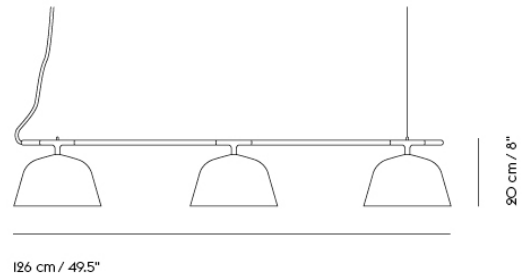

Shipper Colli 1
Gross Weight (kg) 4
Net Weight (kg) 2
Bulb included No
Warranty Period 5 years

Item No.	Color	Contract Price	Lead Time
Ready-To-Ship			
12250	Black	SEK 7.524,10	-
12254	Dusty Green	SEK 7.524,10	-
12251	Grey	SEK 7.524,10	-
12253	Taupe	SEK 7.524,10	-
12252	White	SEK 7.524,10	-
Extras			
15802	Ambit Cord - Dusty Gren (per linear meter)	SEK 59,30	-
15803	Ambit Cord - Grey (per linear meter)	SEK 59,30	-
15806	Ambit Cord - Taupe (per linear meter)	SEK 59,30	-
15804	Fluid / Rime Ø12+Ø18+Ø25 Cord - White (per linear meter)	SEK 59,30	-
15801	Grain / Rime Ø12+Ø18+Ø25 Cord - Black (per linear meter)	SEK 59,30	-