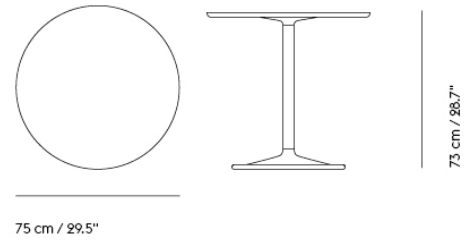

SOFT CAFÉ TABLE / Ø 75 H: 73 CM / Ø 27.6 H: 28.7"

Shipper Colli	3
Gross Weight (kg)	21.4
Net Weight (kg)	16.954
Warranty period	5 years

Item No.	Color	Contract Price	Lead Time
Ready-To-Ship			
14082	Beige Green Laminate/Beige Green	SEK 8.212,10	-
14080	Black Nanolaminate/Black	SEK 8.556,10	-
14081	Grey Linoleum/Grey	SEK 8.212,10	-
14084	Dark Oiled Oak/Black	SEK 9.025,70	-
14083	Solid Oak/Grey	SEK 9.025,70	-