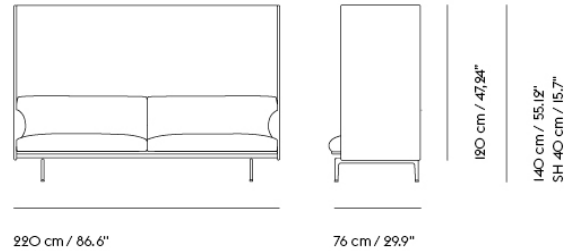

OUTLINE HIGHBACK SOFA 120 / 3-SEATER - BLACK BASE

Shipper Colli	1
Gross Weight (kg)	63
Net Weight (kg)	44
Additional Information	Please note that the highback height for this product is 120 cm / 47.2"
Warranty Period	10 years

Item No.	Color	Contract Price	Lead Time
Made-To-Order			
75336	Remix - All Colors	SEK 42.995,70	6 weeks
75416	Canvas - All Colors	SEK 48.585,70	6 weeks
75376	Clara - All Colors	SEK 48.585,70	6 weeks
75755	Colline - All Colors	SEK 48.585,70	6 weeks
75096	Fiord - All Colors	SEK 48.585,70	6 weeks
75216	Steelcut - All Colors	SEK 48.585,70	6 weeks
75176	Steelcut Trio - All Colors	SEK 48.585,70	6 weeks
75256	Hallingdal - All Colors	SEK 52.025,70	6 weeks
75016	Balder - All Colors	SEK 53.315,70	6 weeks
85601	Beck - All Colors	SEK 53.315,70	8 weeks
75696	Clay - All Colors	SEK 53.315,70	6 weeks
75456	Divina - All Colors	SEK 53.315,70	6 weeks
75496	Divina MD - All Colors	SEK 53.315,70	6 weeks
75536	Divina Melange - All Colors	SEK 53.315,70	6 weeks
76109	Ecriture - All Colors	SEK 53.315,70	6 weeks
97612	Hearth - All Colors	SEK 53.315,70	8 weeks
75775	Planum - All Colors	SEK 53.315,70	6 weeks
75056	Twill Weave - All Colors	SEK 53.315,70	6 weeks
75656	Vidar - All Colors	SEK 53.315,70	6 weeks

Extras

83061	Leather care set for Refine Leather	SEK 172,00	-