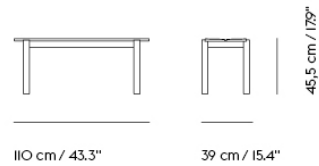

LINEAR STEEL BENCH / 110 X 34 CM / 43.3 X 15.4"

Shipper Colli	2
Gross Weight (kg)	30.132
Net Weight (kg)	22
Warranty Period	10 years

Item No.	Color	Contract Price	Lead Time
Ready-To-Ship			
31038	Anthracite Black	SEK 5.671,70	-
31041	Burnt Orange	SEK 5.671,70	-
31040	Dark Green	SEK 5.671,70	-
31220	Grey	SEK 5.671,70	-
31225	Pale Blue	SEK 5.671,70	-
Extras			
30974	Adjustable Feet for Linear Steel Table & Bench	SEK 219,30	-
30975	Linear Steel Ground Mounting Kit	SEK 841,90	-
31607	Bench Seat Pad - Twitell - Dark Grey	SEK 1.027,70	-
31606	Bench Seat Pad - Twitell - Light Grey	SEK 1.027,70	-