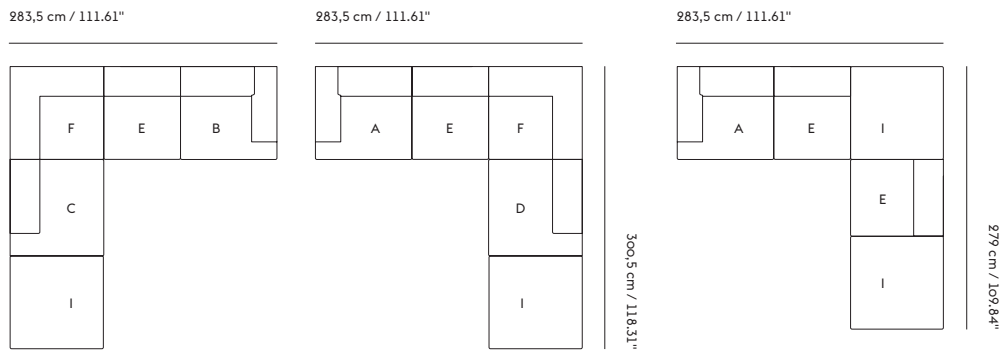

Corner Configurations

General note

The total dimensions of the configurations are indicative and can vary due to the inherent softness of the design and depending on how close the modules are placed as well as how many modules that are combined.