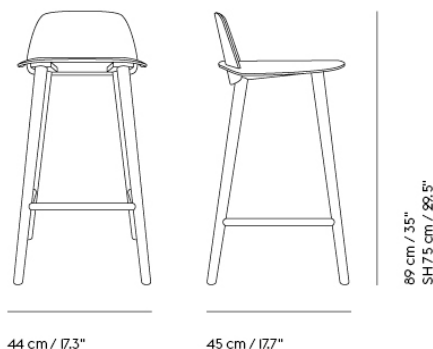

Shipper Colli 1
Gross Weight (kg) 5.6
Net Weight (kg) 4.3
Warranty Period 5 years

Item No.	Color	Contract Price	Lead Time
Ready-To-Ship			
32062	Black	SEK 4.295,70	-
32064	Green	SEK 4.295,70	-
32063	Grey	SEK 4.295,70	-
32066	Midnight Blue	SEK 4.295,70	-
32061	Oak	SEK 4.295,70	-
32067	Sand Yellow ***	SEK 4.295,70	-
32069	Stained Dark Brown	SEK 4.295,70	-
32065	Tan Rose	SEK 4.295,70	-
Made-To-Order			
32132	Black - With Steel Foot Protect	SEK 4.639,70	7 weeks
32134	Green - With Steel Foot Protect	SEK 4.639,70	7 weeks
32133	Grey - With Steel Foot Protect	SEK 4.639,70	7 weeks
32136	Midnight Blue - With Steel Foot Protect	SEK 4.639,70	7 weeks
32131	Oak - With Steel Foot Protect	SEK 4.639,70	7 weeks
32139	Stained Dark Brown - With Steel Foot Protect	SEK 4.639,70	7 weeks
32135	Tan Rose - With Steel Foot Protect	SEK 4.639,70	7 weeks
Extras			
80152	Felt glides for Nerd Series and Workshop Chair and Bench (4 pcs per pack) - Black	SEK 141,90	-
80153	Felt glides for Nerd Series and Workshop Chair and Bench (4 pcs per pack) - Grey	SEK 141,90	-