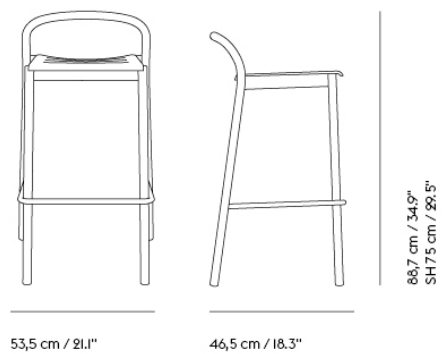

Shipper Colli	1
Gross Weight (kg)	12.7
Net Weight (kg)	9.5
Stacking Information	Linear Steel Bar Stool stacks up to 5 stools on the floor.
Warranty period	5 years

Item No.	Color	Contract Price	Lead Time
Ready-To-Ship			
31302	Anthracite Black	SEK 3.482,10	-
31305	Burnt Orange	SEK 3.482,10	-
31304	Dark Green	SEK 3.482,10	-
31359	Grey	SEK 3.482,10	-
31361	Pale Blue	SEK 3.482,10	-
Extras			
31601	Bar/Counter Seat Pad - Twitell - Dark Grey	SEK 403,30	-
31600	Bar/Counter Seat Pad - Twitell - Light Grey	SEK 403,30	-