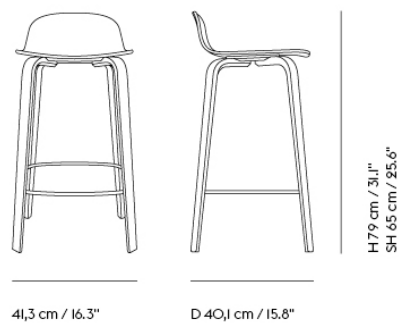

VISU COUNTER STOOL WOOD BASE - 65 CM / 25.6"

Shipper Colli	1
Gross Weight (kg)	5.6
Net Weight (kg)	4.08
Base color options	Black, Dark Green, Grey, Oak or Tan Rose
Warranty Period	5 years

Item No.	Color	Contract Price	Lead Time
Ready-To-Ship			
16131	Black/Black	SEK 4.639,70	-
16134	Dark Green/Dark Green	SEK 4.639,70	-
16132	Grey/Grey	SEK 4.639,70	-
16130	Oak/Oak	SEK 4.639,70	-
16135	Tan Rose/Tan Rose	SEK 4.639,70	-
16139	White/Oak	SEK 4.639,70	-
Made-To-Order			
21710	Remix - All Colors	SEK 5.546,10	7 weeks
21722	Canvas - All Colors	SEK 5.804,10	7 weeks
21721	Clara - All Colors	SEK 5.804,10	7 weeks
70386	Colline - All Colors	SEK 5.804,10	7 weeks
18937	Fiord - All Colors	SEK 5.804,10	7 weeks
70388	Re-wool - All Colors	SEK 5.804,10	7 weeks
70385	Sabi - All Colors	SEK 5.804,10	7 weeks
21712	Steelcut - All Colors	SEK 5.804,10	7 weeks
21713	Steelcut Trio - All Colors	SEK 5.804,10	7 weeks
21714	Hallingdal - All Colors	SEK 6.492,10	7 weeks
18919	Balder - All Colors	SEK 6.703,70	7 weeks
18808	Beck - All Colors	SEK 6.703,70	9 weeks
69144	Clay - All Colors	SEK 6.703,70	7 weeks
21715	Divina - All Colors	SEK 6.703,70	7 weeks