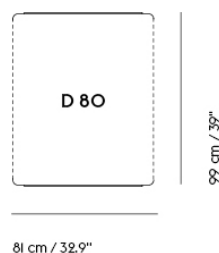

IN SITU MODULAR SOFA / OTTOMAN MODULE (D80)

Shipper Colli	1
Gross Weight (kg)	18.1
Net Weight (kg)	11.9
Please note	This variant is a Seating Module only and does not include a Frame Section.
Warranty Period	10 years

Item No.	Color	Contract Price	Lead Time
Ready-To-Ship			
41123-12	Clay 12	SEK 6.836,10	-
98865-240	Ecriture 240	SEK 6.836,10	-
Made-To-Order			
99036	Remix - All Colors	SEK 5.671,70	6 weeks
95553	Colline - All Colors	SEK 6.234,10	6 weeks
41141	Fiord - All Colors	SEK 6.234,10	6 weeks
95503	Re-wool - All Colors	SEK 6.234,10	6 weeks
98803	Sabi - All Colors	SEK 6.234,10	6 weeks
41150	Hallingdal - All Colors	SEK 6.492,10	6 weeks
99299	Beck - All Colors	SEK 6.836,10	8 weeks
41123	Clay - All Colors	SEK 6.836,10	6 weeks
41159	Divina - All Colors	SEK 6.836,10	6 weeks
41168	Divina MD - All Colors	SEK 6.836,10	6 weeks
41177	Divina Melange - All Colors	SEK 6.836,10	6 weeks
98865	Ecriture - All Colors	SEK 6.836,10	6 weeks
99233	Hearth - All Colors	SEK 6.836,10	8 weeks
76406	Planum - All Colors	SEK 6.836,10	6 weeks
95603	Twill Weave - All Colors	SEK 6.836,10	6 weeks
41186	Vidar - All Colors	SEK 6.836,10	6 weeks