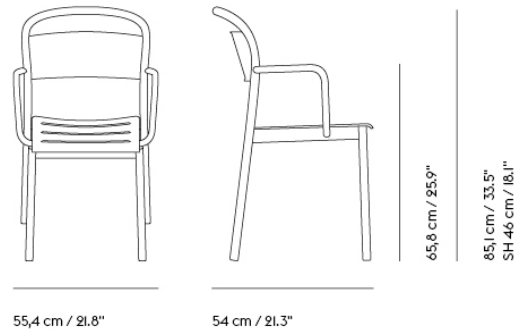

EN 581-1:2017

Linear Steel Bar Stool, Counter Stool & Lounge Chair:
 Outdoor Furniture-General safety for domestic and contract.

*Please note that none of the above mentioned test and certifications apply to the Linear Steel Armchair.