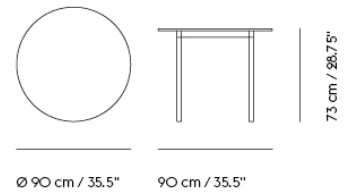

Shipper Colli	2
Gross Weight (kg)	14.95
Net Weight (kg)	9.17
Base color options	Black or White
Warranty Period	10 years

Item No.	Color	Contract Price	Lead Time
Made-To-Order			
64068	Black Laminate/Plywood/Black	SEK 10.315,70	6 weeks
64067	Black Laminate/Plywood/White	SEK 10.315,70	6 weeks
64066	White Laminate/Plywood/Black	SEK 10.315,70	6 weeks
64065	White Laminate/Plywood/White	SEK 10.315,70	6 weeks
64076	Black Nanolaminate/Plywood/Black	SEK 13.325,70	6 weeks
64075	Black Nanolaminate/Plywood/White	SEK 13.325,70	6 weeks
64074	White Nanolaminate/Plywood/Black	SEK 13.325,70	6 weeks
64073	White Nanolaminate/Plywood/White	SEK 13.325,70	6 weeks
64795	Lacquered Oak Veneer/Plywood/Black	SEK 11.605,70	6 weeks
64794	Lacquered Oak Veneer/Plywood/White	SEK 11.605,70	6 weeks
64070	Black Linoleum/Plywood/Black	SEK 11.175,70	6 weeks
64069	Black Linoleum/Plywood/White	SEK 11.175,70	6 weeks
Extras			
70721	Adjustable Feet for Base Table - Set of 4		-