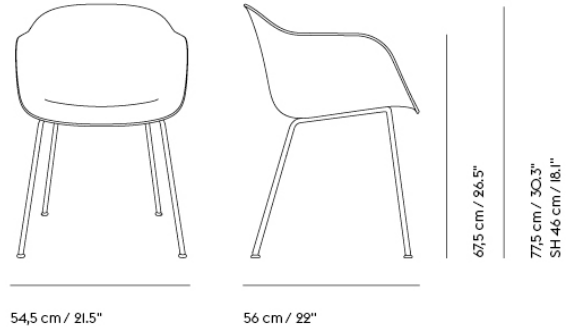

Shipper Colli	1
Gross Weight (kg)	9
Net Weight (kg)	6
Base color options	Anthracite Black, Chrome, Dusty Green, Grey or White
Warranty Period	10 years

Item No.	Color	Contract Price	Lead Time
Ready-To-Ship			
58968	Black/Anthracite Black (Recycled Plastic)	SEK 2.661,70	-
58970	Dusty Green/Dusty Green (Recycled Plastic)	SEK 2.661,70	-
58969	Grey/Grey (Recycled Plastic)	SEK 2.661,70	-
58972	Natural White/White (Recycled Plastic)	SEK 2.661,70	-
58971	Ochre/Anthracite Black (Recycled Plastic)	SEK 2.661,70	-
Made-To-Order			
59050	Black/Chrome (Recycled Plastic)	SEK 2.661,70	3 weeks
59052	Dusty Green/Chrome (Recycled Plastic)	SEK 2.661,70	3 weeks
59051	Grey/Chrome (Recycled Plastic)	SEK 2.661,70	3 weeks
59054	Natural White/Chrome (Recycled Plastic)	SEK 2.661,70	3 weeks
59053	Ochre/Chrome (Recycled Plastic)	SEK 2.661,70	3 weeks
20014	Remix - All Colors	SEK 4.983,70	4 weeks
23011	Canvas - All Colors	SEK 5.804,10	4 weeks
23010	Clara - All Colors	SEK 5.804,10	4 weeks
23009	Fiord - All Colors	SEK 5.804,10	4 weeks
55000	Hero - All Colors	SEK 5.804,10	4 weeks
19660	Re-wool - All Colors	SEK 5.804,10	4 weeks
19548	Sabi - All Colors	SEK 5.804,10	4 weeks
20015	Steelcut - All Colors	SEK 5.804,10	4 weeks
20016	Steelcut Trio - All Colors	SEK 5.804,10	4 weeks
20017	Hallingdal - All Colors	SEK 6.492,10	4 weeks