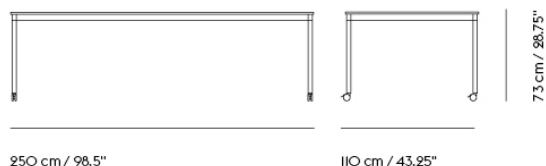

BASE TABLE / WITH CASTORS / 250 X 110 CM / 98.4 X 43.3"

Shipper Colli	2
Gross Weight (kg)	52.7
Net Weight (kg)	42.37
Base color options	Black or White
Warranty Period	10 years

Item No.	Color	Contract Price	Lead Time
Made-To-Order			
64449	Black Laminate/Plywood/Black	SEK 18.485,70	6 weeks
64569	Black Laminate/Plywood/White	SEK 18.485,70	6 weeks
64524	White Laminate/Plywood/Black	SEK 18.485,70	6 weeks
64644	White Laminate/Plywood/White	SEK 18.485,70	6 weeks
64479	Black Nanolaminat/Plywood/Black	SEK 22.785,70	6 weeks
64599	Black Nanolaminat/Plywood/White	SEK 22.785,70	6 weeks
64539	White Nanolaminat/Plywood/Black	SEK 22.785,70	6 weeks
64659	White Nanolaminat/Plywood/White	SEK 22.785,70	6 weeks
64494	Lacquered Oak Veneer/Plywood/Black	SEK 24.505,70	6 weeks
64614	Lacquered Oak Veneer/Plywood/White	SEK 24.505,70	6 weeks
64461	Black Linoleum/Plywood/Black	SEK 22.785,70	6 weeks
64581	Black Linoleum/Plywood/White	SEK 22.785,70	6 weeks