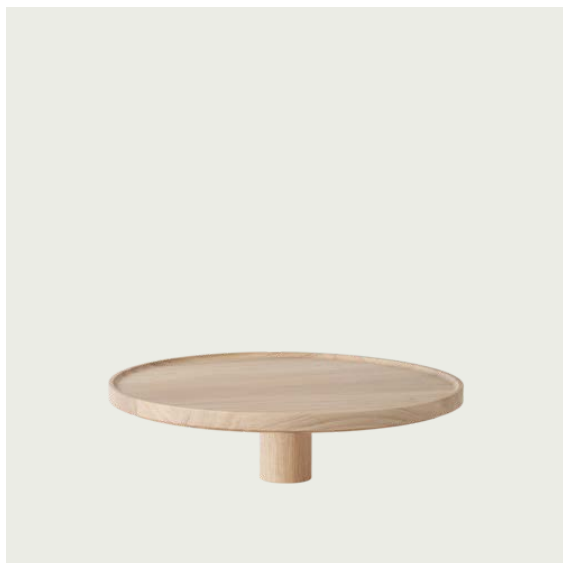

Shipper Colli 1
Gross Weight (kg) 3.603
Net Weight (kg) 1.4
Warranty Period 5 years

Item No.	Color	Contract Price	Lead Time
Ready-To-Ship			
50211	Black	SEK 1.504,10	-
39965	Oak	SEK 1.504,10	-