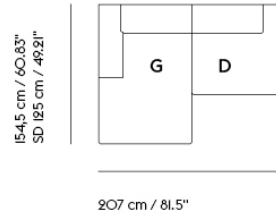

CONNECT SOFT MODULAR SOFA / 2-SEATER - CONFIGURATION 3

Shipper Colli 2
Gross Weight (kg) 113.2
Net Weight (kg) 86.4
Warranty Period 10 years

Item No.	Color	Contract Price	Lead Time
Made-To-Order			
96010	Re-wool 128	SEK 37.835,70	6 weeks
96011	Clay 12	SEK 41.705,70	6 weeks
Extras			
83061	Leather care set for Refine Leather	SEK 172,00	-