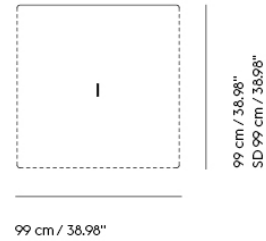

CONNECT SOFT MODULAR SOFA / OTTOMAN (I)

Shipper Colli	I
Gross Weight (kg)	35.29
Net Weight (kg)	25.69
Warranty Period	10 years

Item No.	Color	Contract Price	Lead Time
Ready-To-Ship			
94517-128	Re-wool I28	SEK 11.605,70	-
94625-12	Clay I2	SEK 13.325,70	-
Made-To-Order			
94526	Remix - All Colors	SEK 9.885,70	6 weeks
94571	Canvas - All Colors	SEK 11.605,70	6 weeks
94580	Clara - All Colors	SEK 11.605,70	6 weeks
94544	Fiord - All Colors	SEK 11.605,70	6 weeks
94517	Re-wool - All Colors	SEK 11.605,70	6 weeks
98830	Sabi - All Colors	SEK 11.605,70	6 weeks
94553	Steelcut - All Colors	SEK 11.605,70	6 weeks
94562	Steelcut Trio - All Colors	SEK 11.605,70	6 weeks
94589	Hallingdal - All Colors	SEK 12.465,70	6 weeks
94508	Balder - All Colors	SEK 13.325,70	6 weeks
99448	Beck - All Colors	SEK 13.325,70	8 weeks
94625	Clay - All Colors	SEK 13.325,70	6 weeks
94598	Divina - All Colors	SEK 13.325,70	6 weeks
94607	Divina MD - All Colors	SEK 13.325,70	6 weeks
94616	Divina Melange - All Colors	SEK 13.325,70	6 weeks
98850	Ecriture - All Colors	SEK 13.325,70	6 weeks
66708	Hearth - All Colors	SEK 13.325,70	8 weeks
76422	Planum - All Colors	SEK 13.325,70	6 weeks