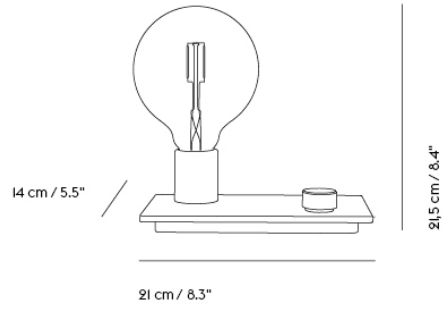

Shipper Colli 1
Gross Weight (kg) 1.4055
Net Weight (kg) 0.9125
Bulb included Yes
Warranty Period 5 years

Item No.	Color	Contract Price	Lead Time
Ready-To-Ship			
15410	Black	SEK 1.504,10	-
15412	Grey	SEK 1.504,10	-
15413	Red	SEK 1.504,10	-
15411	White	SEK 1.504,10	-