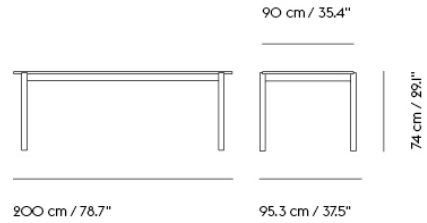

**LINEAR WOOD TABLE / 200 X 90 CM /
78.7 X 35.4"**

Shipper Colli 1
Gross Weight (kg) 36.6
Net Weight (kg) 28.664
Warranty Period 5 years

Item No.	Color	Contract Price	Lead Time
Ready-To-Ship			
30917	Oak Veneer/Oak	SEK 15.045,70	-