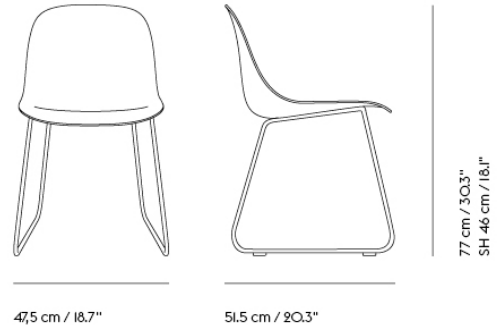

Shipper Colli	1
Gross Weight (kg)	9
Net Weight (kg)	7.4
Base color options	Anthracite Black, Dusty Green, Grey or White
Warranty Period	10 years

Item No.	Color	Contract Price	Lead Time
Made-To-Order			
58929	Black/Anthracite Black (Recycled Plastic)	SEK 2.450,10	3 weeks
59031	Dusty Green/Dusty Green (Recycled Plastic)	SEK 2.450,10	3 weeks
58930	Grey/Grey (Recycled Plastic)	SEK 2.450,10	3 weeks
58931	Natural White/White (Recycled Plastic)	SEK 2.450,10	3 weeks
59032	Ochre/Anthracite Black (Recycled Plastic)	SEK 2.450,10	3 weeks
24157	Remix - All Colors	SEK 4.381,70	4 weeks
24165	Canvas - All Colors	SEK 5.202,10	4 weeks
24164	Clara - All Colors	SEK 5.202,10	4 weeks
24173	Fiord - All Colors	SEK 5.202,10	4 weeks
55044	Hero - All Colors	SEK 5.202,10	4 weeks
19679	Re-wool - All Colors	SEK 5.202,10	4 weeks
19567	Sabi - All Colors	SEK 5.202,10	4 weeks
24158	Steelcut - All Colors	SEK 5.202,10	4 weeks
24159	Steelcut Trio - All Colors	SEK 5.202,10	4 weeks
24160	Hallingdal - All Colors	SEK 5.890,10	4 weeks
55161	Balder - All Colors	SEK 6.015,70	4 weeks
13688	Beck - All Colors	SEK 6.015,70	6 weeks
58021	Clay - All Colors	SEK 6.015,70	4 weeks
24161	Divina - All Colors	SEK 6.015,70	4 weeks
24166	Divina MD - All Colors	SEK 6.015,70	4 weeks
24167	Divina Melange - All Colors	SEK 6.015,70	4 weeks
59350	Ecriture - All Colors	SEK 6.015,70	4 weeks