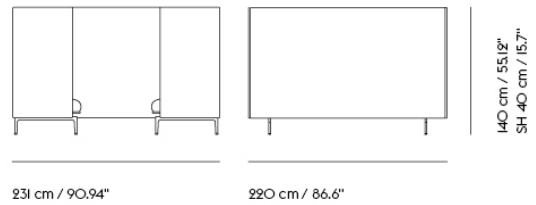

OUTLINE HIGHBACK CABIN 120 / 3-SEATER - POLISHED ALUMINUM BASE

Shipper Colli	3
Gross Weight (kg)	150
Net Weight (kg)	104.5
Warranty Period	10 years

Item No.	Color	Contract Price	Lead Time
Made-To-Order			
80879	Remix - All Colors	SEK 92.445,70	6 weeks
80951	Canvas - All Colors	SEK 105.775,70	6 weeks
80915	Clara - All Colors	SEK 105.775,70	6 weeks
81253	Colline - All Colors	SEK 105.775,70	6 weeks
80663	Fiord - All Colors	SEK 105.775,70	6 weeks
80771	Steelcut - All Colors	SEK 105.775,70	6 weeks
80735	Steelcut Trio - All Colors	SEK 105.775,70	6 weeks
80807	Hallingdal - All Colors	SEK 112.225,70	6 weeks
80591	Balder - All Colors	SEK 114.375,70	6 weeks
85665	Beck - All Colors	SEK 114.375,70	8 weeks
81203	Clay - All Colors	SEK 114.375,70	6 weeks
80987	Divina - All Colors	SEK 114.375,70	6 weeks
81023	Divina MD - All Colors	SEK 114.375,70	6 weeks
81059	Divina Melange - All Colors	SEK 114.375,70	6 weeks
76173	Ecriture - All Colors	SEK 114.375,70	6 weeks
97661	Hearth - All Colors	SEK 114.375,70	8 weeks
81271	Planum - All Colors	SEK 114.375,70	6 weeks
80627	Twill Weave - All Colors	SEK 114.375,70	6 weeks
81167	Vidar - All Colors	SEK 114.375,70	6 weeks
Extras			
83061	Leather care set for Refine Leather	SEK 172,00	-