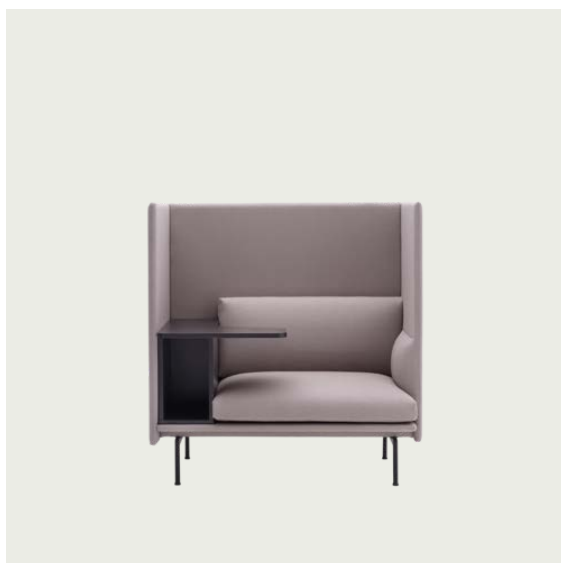

OUTLINE HIGHBACK WORK 100 / LEFT - BLACK BASE

Shipper Colli	1
Gross Weight (kg)	83
Net Weight (kg)	74
Please note	That this product features a table on the left-hand side when facing the product from the front.
Warranty Period	5 years

Item No.	Color	Contract Price	Lead Time
Made-To-Order			
28615	Remix - All Colors	SEK 38.265,70	6 weeks
28619	Canvas - All Colors	SEK 42.135,70	6 weeks
28617	Clara - All Colors	SEK 42.135,70	6 weeks
91346	Colline - All Colors	SEK 42.135,70	6 weeks
28603	Fiord - All Colors	SEK 42.135,70	6 weeks
28609	Steelcut - All Colors	SEK 42.135,70	6 weeks
28607	Steelcut Trio - All Colors	SEK 42.135,70	6 weeks
28611	Hallingdal - All Colors	SEK 45.145,70	6 weeks
28641	Balder - All Colors	SEK 46.435,70	6 weeks
85692	Beck - All Colors	SEK 46.435,70	8 weeks
68355	Clay - All Colors	SEK 46.435,70	6 weeks
28621	Divina - All Colors	SEK 46.435,70	6 weeks
28623	Divina MD - All Colors	SEK 46.435,70	6 weeks
28625	Divina Melange - All Colors	SEK 46.435,70	6 weeks
76208	Ecriture - All Colors	SEK 46.435,70	6 weeks
97524	Hearth - All Colors	SEK 46.435,70	8 weeks
91477	Planum - All Colors	SEK 46.435,70	6 weeks
28643	Twill Weave - All Colors	SEK 46.435,70	6 weeks
28639	Vidar - All Colors	SEK 46.435,70	6 weeks

Extras

83061	Leather care set for Refine Leather	SEK 172,00	-