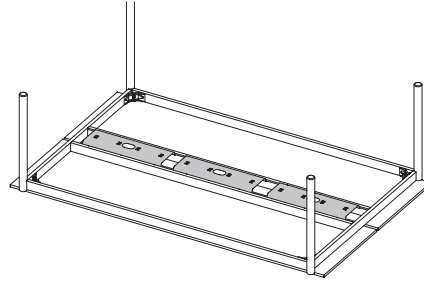

STEP 6. CABLE TRAYS

We recommend using 1 Cable Tray for the End Module – 120 cm / 47.2" and up to 3 Cable Trays for the Linear Table, End Module – 240 cm / 94.2" and the Middle Module – 240 cm / 94.2".

Linear System Cable Tray

Height – 3 cm / 1.2"
Width – 22 cm / 8.7"
Depth – 60 cm / 23.7"

Example:

Linear System Table – 240 cm / 94.5"