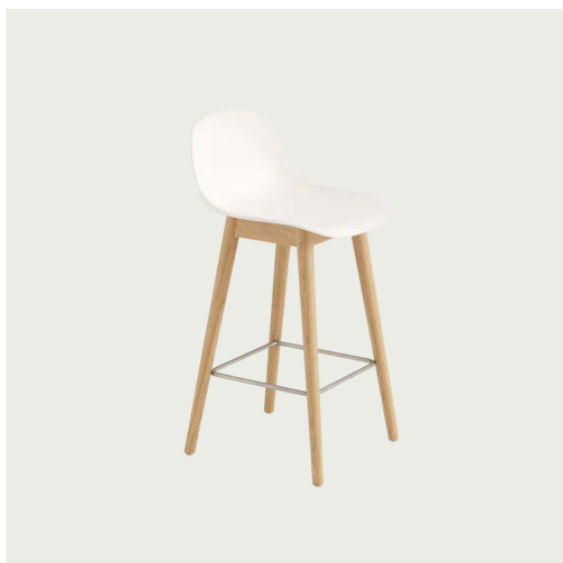

FIBER COUNTER STOOL / WOOD BASE - WITH BACKREST - 65 CM / 25.6"

Shipper Colli	1
Gross Weight (kg)	7
Net Weight (kg)	5.1
Base color options	Anthracite Black, Dusty Green, Grey, Oak or Stained Dark Brown
Warranty Period	10 years

Item No.	Color	Contract Price	Lead Time
Ready-To-Ship			
58923	Black/Anthracite Black (Recycled Plastic)	SEK 3.693,70	-
58924	Grey/Grey (Recycled Plastic)	SEK 3.693,70	-
58925	Natural White/Oak (Recycled Plastic)	SEK 3.693,70	-
Made-To-Order			
58966	Black/Stained Dark Brown (Recycled Plastic) ***	SEK 3.693,70	-
59080	Dusty Green/Dusty Green (Recycled Plastic)	SEK 3.693,70	3 weeks
59081	Dusty Green/Stained Dark Brown (Recycled Plastic)	SEK 3.693,70	3 weeks
59082	Grey/Stained Dark Brown (Recycled Plastic)	SEK 3.693,70	3 weeks
59083	Natural White/Stained Dark Brown (Recycled Plastic)	SEK 3.693,70	3 weeks
59084	Ochre/Oak (Recycled Plastic)	SEK 3.693,70	3 weeks
23750	Remix - All Colors	SEK 6.234,10	4 weeks
23758	Canvas - All Colors	SEK 6.703,70	4 weeks
23757	Clara - All Colors	SEK 6.703,70	4 weeks
59564	Fiord - All Colors	SEK 6.703,70	4 weeks
55030	Hero - All Colors	SEK 6.703,70	4 weeks
19677	Re-wool - All Colors	SEK 6.703,70	4 weeks
19565	Sabi - All Colors	SEK 6.703,70	4 weeks
23751	Steelcut - All Colors	SEK 6.703,70	4 weeks
23752	Steelcut Trio - All Colors	SEK 6.703,70	4 weeks