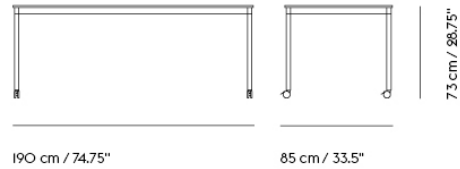

BASE TABLE / WITH CASTORS / 190 X 85 CM / 74.8 X 33.5"

Shipper Colli	2
Gross Weight (kg)	33.9
Net Weight (kg)	28.09
Base color options	Black or White
Warranty Period	10 years

Item No.	Color	Contract Price	Lead Time
Made-To-Order			
64448	Black Laminate/Plywood/Black	SEK 12.895,70	6 weeks
64568	Black Laminate/Plywood/White	SEK 12.895,70	6 weeks
64523	White Laminate/Plywood/Black	SEK 12.895,70	6 weeks
64643	White Laminate/Plywood/White	SEK 12.895,70	6 weeks
64478	Black Nanolaminat/Plywood/Black	SEK 18.055,70	6 weeks
64598	Black Nanolaminat/Plywood/White	SEK 18.055,70	6 weeks
64538	White Nanolaminat/Plywood/Black	SEK 18.055,70	6 weeks
64658	White Nanolaminat/Plywood/White	SEK 18.055,70	6 weeks
64493	Lacquered Oak Veneer/Plywood/Black	SEK 17.625,70	6 weeks
64613	Lacquered Oak Veneer/Plywood/White	SEK 17.625,70	6 weeks
64460	Black Linoleum/Plywood/Black	SEK 14.615,70	6 weeks
64592	Black Linoleum/Plywood/White	SEK 14.615,70	6 weeks