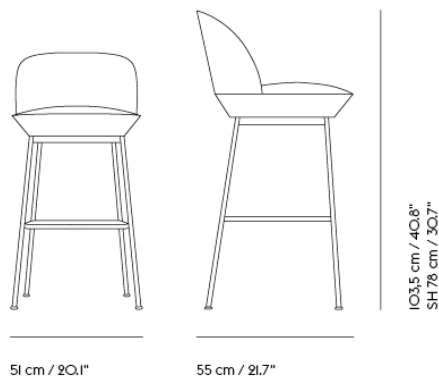

Shipper Colli	I
Gross Weight (kg)	11
Net Weight (kg)	8.2
Base color options	Chrome or Anthracite Black
Warranty Period	10 years

Item No.	Color	Contract Price	Lead Time
Made-To-Order			
14707	Clara - All Colors	SEK 7.305,70	4 weeks
30148	Colline - All Colors	SEK 7.305,70	4 weeks
14706	Fiord - All Colors	SEK 7.305,70	4 weeks
19509	Re-wool - All Colors	SEK 7.305,70	4 weeks
19489	Sabi - All Colors	SEK 7.305,70	4 weeks
14701	Steelcut - All Colors	SEK 7.305,70	4 weeks
14702	Steelcut Trio - All Colors	SEK 7.305,70	4 weeks
14703	Hallingdal - All Colors	SEK 7.993,70	4 weeks
14713	Still - All Colors	SEK 7.993,70	4 weeks
16685	Beck - All Colors	SEK 8.079,70	6 weeks
14636	Clay - All Colors	SEK 8.079,70	4 weeks
14704	Divina - All Colors	SEK 8.079,70	4 weeks
14709	Divina MD - All Colors	SEK 8.079,70	4 weeks
14710	Divina Melange - All Colors	SEK 8.079,70	4 weeks
59866	Ecriture - All Colors	SEK 8.079,70	4 weeks
16705	Hearth - All Colors	SEK 8.079,70	6 weeks
19529	Planum - All Colors	SEK 8.079,70	4 weeks
14719	Twill Weave - All Colors	SEK 8.079,70	4 weeks
14721	Vidar - All Colors	SEK 8.079,70	4 weeks

Extras