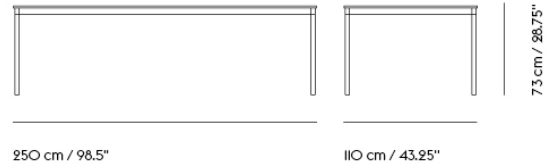

Shipper Colli	2
Gross Weight (kg)	52.7
Net Weight (kg)	42.37
Base color options	Black or White
Warranty Period	10 years

Item No.	Color	Contract Price	Lead Time
Made-To-Order			
64228	Black Laminate/Plywood/Black	SEK 17.625,70	6 weeks
64227	Black Laminate/Plywood/White	SEK 17.625,70	6 weeks
64226	White Laminate/Plywood/Black	SEK 17.625,70	6 weeks
64225	White Laminate/Plywood/White	SEK 17.625,70	6 weeks
64236	Black Nanolaminat/Plywood/Black	SEK 22.355,70	6 weeks
64235	Black Nanolaminat/Plywood/White	SEK 22.355,70	6 weeks
64234	White Nanolaminat/Plywood/Black	SEK 22.355,70	6 weeks
64233	White Nanolaminat/Plywood/White	SEK 22.355,70	6 weeks
64811	Lacquered Oak Veneer/Plywood/Black	SEK 22.785,70	6 weeks
64810	Lacquered Oak Veneer/Plywood/White	SEK 22.785,70	6 weeks
64230	Black Linoleum/Plywood/Black	SEK 21.495,70	6 weeks
64229	Black Linoleum/Plywood/White	SEK 21.495,70	6 weeks
Extras			
70721	Adjustable Feet for Base Table - Set of 4		-