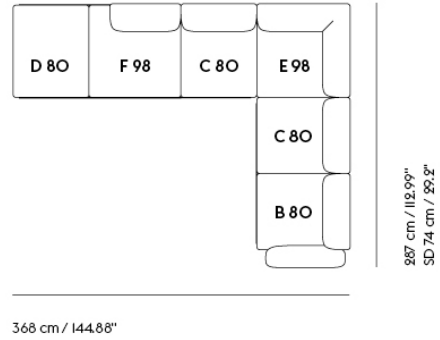

IN SITU MODULAR SOFA / CORNER - CONFIGURATION 6

Shipper Colli II
Gross Weight (kg) 264.3
Net Weight (kg) 206.53
Warranty Period 10 years

Item No.	Color	Contract Price	Lead Time
Ready-To-Ship			
41926	Frame and Module - Clay 12/Black	SEK 90.295,70	-
99837	Frame and Module - Ecriture 240/Black	SEK 90.295,70	-
Extras			
83061	Leather care set for Refine Leather	SEK 172,00	-