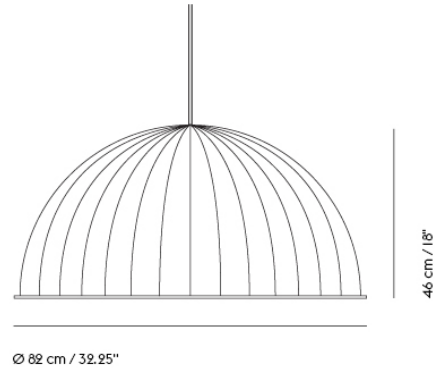

UNDER THE BELL PENDANT LAMP / Ø 82 CM / 32.25"

Shipper Colli	1
Gross Weight (kg)	4.95
Net Weight (kg)	2.35
Bulb included	No
Warranty Period	5 years

Item No.	Color	Contract Price	Lead Time
Ready-To-Ship			
21351	Black	SEK 5.804,10	-
21354	Dark Green	SEK 5.804,10	-
21352	Grey	SEK 5.804,10	-
21353	White Mélange	SEK 5.804,10	-
Extras			
60362	Under the Bell Cord - Black (per linear meter)	SEK 27,00	-
60364	Under the Bell Cord - Dark Green (per linear meter)	SEK 27,00	-
60363	Under the Bell Cord - Grey (per linear meter)	SEK 27,00	-
60361	Under the Bell Cord - White Mélange (per linear meter)	SEK 27,00	-
24050	Ceiling Cap - White	SEK 116,10	-