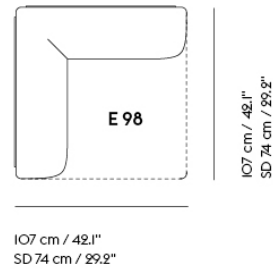

IN SITU MODULAR SOFA / CORNER MODULE (E98)

Shipper Colli	1
Gross Weight (kg)	45.8
Net Weight (kg)	34.68
Please note	This variant is a Seating Module only and does not include a Frame Section.
Warranty Period	10 years

Item No.	Color	Contract Price	Lead Time
Ready-To-Ship			
41124-12	Clay I2	SEK 18.485,70	-
98866-240	Ecriture 240	SEK 18.485,70	-
Made-To-Order			
99037	Remix - All Colors	SEK 15.905,70	6 weeks
95554	Colline - All Colors	SEK 17.625,70	6 weeks
41142	Fiord - All Colors	SEK 17.625,70	6 weeks
95504	Re-wool - All Colors	SEK 17.625,70	6 weeks
98804	Sabi - All Colors	SEK 17.625,70	6 weeks
41151	Hallingdal - All Colors	SEK 18.055,70	6 weeks
99300	Beck - All Colors	SEK 18.485,70	8 weeks
41124	Clay - All Colors	SEK 18.485,70	6 weeks
41160	Divina - All Colors	SEK 18.485,70	6 weeks
41169	Divina MD - All Colors	SEK 18.485,70	6 weeks
41178	Divina Melange - All Colors	SEK 18.485,70	6 weeks
98866	Ecriture - All Colors	SEK 18.485,70	6 weeks
99234	Hearth - All Colors	SEK 18.485,70	8 weeks
76407	Planum - All Colors	SEK 18.485,70	6 weeks
95604	Twill Weave - All Colors	SEK 18.485,70	6 weeks
41187	Vidar - All Colors	SEK 18.485,70	6 weeks