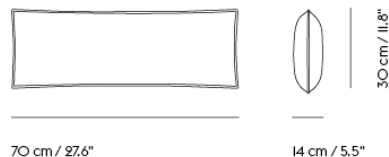

IN SITU MODULAR SOFA / CUSHION — 70 X 30 CM / 27.6 X 11.8"

Shipper Colli	1
Gross Weight (kg)	1.2
Net Weight (kg)	0.8
Warranty Period	10 years

Item No.	Color	Contract Price	Lead Time
Ready-To-Ship			
41300-12	Clay 12	SEK 1.629,70	-
98871-240	Ecriture 240	SEK 1.629,70	-
Made-To-Order			
99042	Remix - All Colors	SEK 1.074,10	6 weeks
95559	Colline - All Colors	SEK 1.285,70	6 weeks
41302	Fiord - All Colors	SEK 1.285,70	6 weeks
95509	Re-wool - All Colors	SEK 1.285,70	6 weeks
98809	Sabi - All Colors	SEK 1.285,70	6 weeks
41303	Hallingdal - All Colors	SEK 1.504,10	6 weeks
99305	Beck - All Colors	SEK 1.629,70	8 weeks
41300	Clay - All Colors	SEK 1.629,70	6 weeks
41304	Divina - All Colors	SEK 1.629,70	6 weeks
41305	Divina MD - All Colors	SEK 1.629,70	6 weeks
41306	Divina Melange - All Colors	SEK 1.629,70	6 weeks
98871	Ecriture - All Colors	SEK 1.629,70	6 weeks
99239	Hearth - All Colors	SEK 1.629,70	8 weeks
76412	Planum - All Colors	SEK 1.629,70	6 weeks
95609	Twill Weave - All Colors	SEK 1.629,70	6 weeks
41307	Vidar - All Colors	SEK 1.629,70	6 weeks

Extras