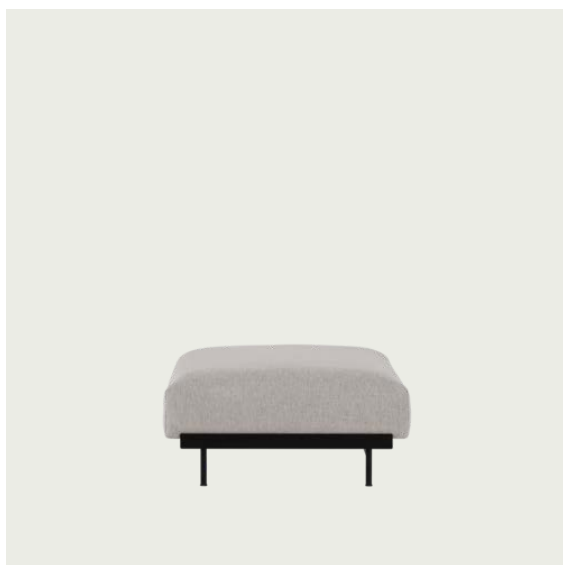

IN SITU MODULAR SOFA / OTTOMAN MODULE (D80)

Shipper Colli	1
Gross Weight (kg)	18.1
Net Weight (kg)	11.9
Please note	This variant is a Seating Module only and does not include a Frame Section.
Warranty Period	10 years

Item No.	Color	Contract Price	Lead Time
Ready-To-Ship			
41123-12	Clay 12	SEK 6.836,10	-
98865-240	Ecriture 240	SEK 6.836,10	-
Made-To-Order			
99036	Remix - All Colors	SEK 5.671,70	6 weeks
95553	Colline - All Colors	SEK 6.234,10	6 weeks
41141	Fiord - All Colors	SEK 6.234,10	6 weeks
95503	Re-wool - All Colors	SEK 6.234,10	6 weeks
98803	Sabi - All Colors	SEK 6.234,10	6 weeks
41150	Hallingdal - All Colors	SEK 6.492,10	6 weeks
99299	Beck - All Colors	SEK 6.836,10	8 weeks
41123	Clay - All Colors	SEK 6.836,10	6 weeks
41159	Divina - All Colors	SEK 6.836,10	6 weeks
41168	Divina MD - All Colors	SEK 6.836,10	6 weeks
41177	Divina Melange - All Colors	SEK 6.836,10	6 weeks
98865	Ecriture - All Colors	SEK 6.836,10	6 weeks
99233	Hearth - All Colors	SEK 6.836,10	8 weeks
76406	Planum - All Colors	SEK 6.836,10	6 weeks
95603	Twill Weave - All Colors	SEK 6.836,10	6 weeks
41186	Vidar - All Colors	SEK 6.836,10	6 weeks