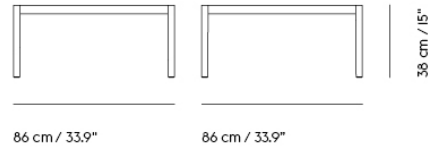

WORKSHOP COFFEE TABLE / 86 X 86 CM / 33.9" X 33.9"

Shipper Colli	1
Gross Weight (kg)	11.8
Net Weight (kg)	9.22
Warranty Period	10 years

Item No.	Color	Contract Price	Lead Time
Ready-To-Ship			
26057	Black	SEK 6.836,10	-
26056	Oak Veneer/Oak	SEK 6.836,10	-
26064	Black Linoleum/Black	SEK 6.578,10	-
26062	Warm Grey Linoleum/Oak	SEK 6.578,10	-