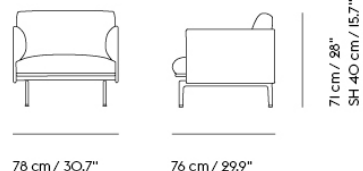

Shipper Colli |
Gross Weight (kg) 29
Net Weight (kg) 24
Warranty Period 10 years

Item No.	Color	Contract Price	Lead Time
Made-To-Order			
26808	Remix - All Colors	SEK 16.765,70	6 weeks
26810	Canvas - All Colors	SEK 19.775,70	6 weeks
26809	Clara - All Colors	SEK 19.775,70	6 weeks
91322	Colline - All Colors	SEK 19.775,70	6 weeks
26802	Fiord - All Colors	SEK 19.775,70	6 weeks
26805	Steelcut - All Colors	SEK 19.775,70	6 weeks
26804	Steelcut Trio - All Colors	SEK 19.775,70	6 weeks
26806	Hallingdal - All Colors	SEK 22.355,70	6 weeks
26821	Balder - All Colors	SEK 22.785,70	6 weeks
91155	Beck - All Colors	SEK 22.785,70	8 weeks
68369	Clay - All Colors	SEK 22.785,70	6 weeks
26811	Divina - All Colors	SEK 22.785,70	6 weeks
26812	Divina MD - All Colors	SEK 22.785,70	6 weeks
26813	Divina Melange - All Colors	SEK 22.785,70	6 weeks
76184	Ecriture - All Colors	SEK 22.785,70	6 weeks
97500	Hearth - All Colors	SEK 22.785,70	8 weeks
91453	Planum - All Colors	SEK 22.785,70	6 weeks
26822	Twill Weave - All Colors	SEK 22.785,70	6 weeks
26820	Vidar - All Colors	SEK 22.785,70	6 weeks
Extras			
83061	Leather care set for Refine Leather	SEK 172,00	-