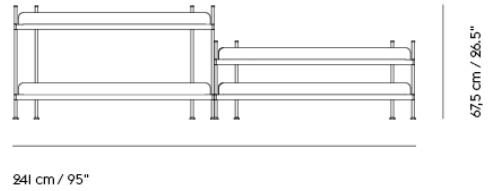

COMPILE SHELVING SYSTEM / CONFIGURATION 5

Shipper Colli	5
Gross Weight (kg)	44.85
Net Weight (kg)	36.24
Warranty Period	10 years

Item No.	Color	Contract Price	Lead Time
Ready-To-Ship			
50070	Black	SEK 11.605,70	-
50071	Grey	SEK 11.605,70	-
50072	White	SEK 11.605,70	-