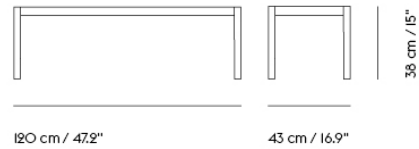

WORKSHOP COFFEE TABLE / 120 X 43 CM / 47.2" X 16.9"

Shipper Colli	1
Gross Weight (kg)	10.5
Net Weight (kg)	8.46
Warranty Period	5 years

Item No.	Color	Contract Price	Lead Time
Ready-To-Ship			
26055	Black	SEK 5.546,10	-
26054	Oak Veneer/Oak	SEK 5.546,10	-
26061	Black Linoleum/Black	SEK 5.460,10	-
26060	Warm Grey Linoleum/Oak	SEK 5.460,10	-