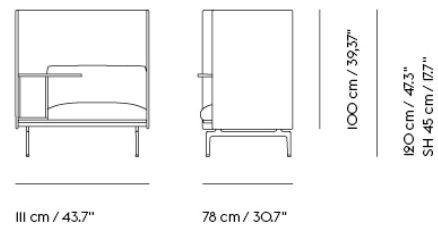

OUTLINE HIGHBACK WORK 100 / LEFT - POLISHED ALUMINUM BASE - SH: 45 CM / 17.7"

Shipper Colli	1
Gross Weight (kg)	83
Net Weight (kg)	74
Please note	That this product features a table on the left-hand side when facing the product from the front.
Warranty Period	5 years

Item No.	Color	Contract Price	Lead Time
Made-To-Order			
73417	Remix - All Colors	SEK 39,985,70	6 weeks
73421	Canvas - All Colors	SEK 43,860,00	6 weeks
73419	Clara - All Colors	SEK 43,860,00	6 weeks
91420	Colline - All Colors	SEK 43,860,00	6 weeks
73405	Fiord - All Colors	SEK 43,860,00	6 weeks
73411	Steelcut - All Colors	SEK 43,860,00	6 weeks
73409	Steelcut Trio - All Colors	SEK 43,860,00	6 weeks
73413	Hallingdal - All Colors	SEK 46,865,70	6 weeks
73492	Balder - All Colors	SEK 48,155,70	6 weeks
85764	Beck - All Colors	SEK 48,155,70	8 weeks
68308	Clay - All Colors	SEK 48,155,70	6 weeks
73423	Divina - All Colors	SEK 48,155,70	6 weeks
73425	Divina MD - All Colors	SEK 48,155,70	6 weeks
73427	Divina Melange - All Colors	SEK 48,155,70	6 weeks
76282	Ecriture - All Colors	SEK 48,155,70	6 weeks
97594	Hearth - All Colors	SEK 48,155,70	8 weeks
91551	Planum - All Colors	SEK 48,155,70	6 weeks
73494	Twill Weave - All Colors	SEK 48,155,70	6 weeks
73441	Vidar - All Colors	SEK 48,155,70	6 weeks

Extras

83061	Leather care set for Refine Leather	SEK 172,00	-