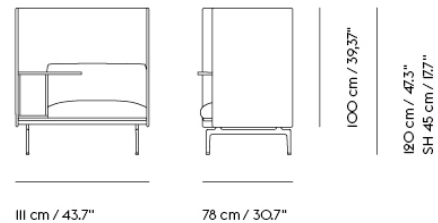

OUTLINE HIGHBACK WORK 100 / LEFT - BLACK BASE - SH: 45 CM / 17.7"

Shipper Colli	1
Gross Weight (kg)	83
Net Weight (kg)	74
Please note	That this product features a table on the left-hand side when facing the product from the front.
Warranty Period	5 years

Item No.	Color	Contract Price	Lead Time
Made-To-Order			
73227	Remix - All Colors	SEK 38.265,70	6 weeks
73231	Canvas - All Colors	SEK 42.135,70	6 weeks
73229	Clara - All Colors	SEK 42.135,70	6 weeks
91412	Colline - All Colors	SEK 42.135,70	6 weeks
73215	Fiord - All Colors	SEK 42.135,70	6 weeks
73221	Steelcut - All Colors	SEK 42.135,70	6 weeks
73219	Steelcut Trio - All Colors	SEK 42.135,70	6 weeks
73223	Hallingdal - All Colors	SEK 45.145,70	6 weeks
73253	Balder - All Colors	SEK 46.435,70	6 weeks
85756	Beck - All Colors	SEK 46.435,70	8 weeks
68356	Clay - All Colors	SEK 46.435,70	6 weeks
73233	Divina - All Colors	SEK 46.435,70	6 weeks
73235	Divina MD - All Colors	SEK 46.435,70	6 weeks
73237	Divina Melange - All Colors	SEK 46.435,70	6 weeks
76274	Ecriture - All Colors	SEK 46.435,70	6 weeks
97586	Hearth - All Colors	SEK 46.435,70	8 weeks
91543	Planum - All Colors	SEK 46.435,70	6 weeks
73255	Twill Weave - All Colors	SEK 46.435,70	6 weeks
73251	Vidar - All Colors	SEK 46.435,70	6 weeks

Extras

83061	Leather care set for Refine Leather	SEK 172,00	-