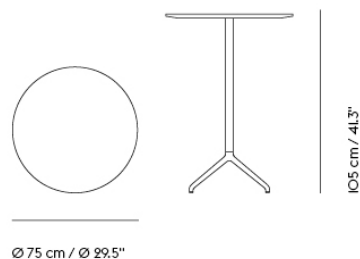

STILL CAFÉ TABLE / Ø 75 H: 105 CM / Ø 29.5 H: 41.3"

Shipper Colli	2
Gross Weight (kg)	17.85
Net Weight (kg)	12.998
Base color options	Black, White
Warranty Period	10 years

Item No.	Color	Contract Price	Lead Time
Ready-To-Ship			
65610	Black Nanolaminate/Anthracite Black	SEK 6.234,10	-
65609	Black Nanolaminate/White	SEK 6.234,10	-
65608	White Nanolaminate/Anthracite Black	SEK 6.234,10	-
65607	White Nanolaminate/White	SEK 6.234,10	-
Made-To-Order			
65556	Black Linoleum/Anthracite Black	SEK 6.234,10	6 weeks
65555	Black Linoleum/White	SEK 6.234,10	6 weeks