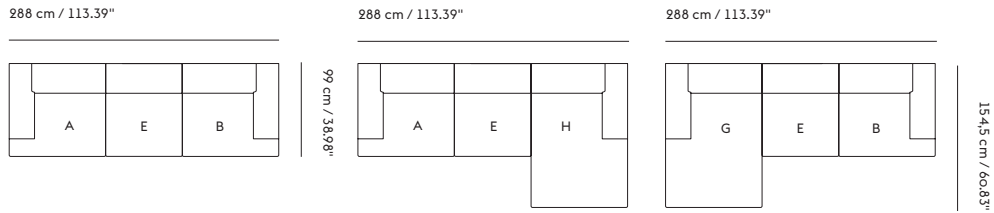

INSPIRATION FOR YOUR CONFIGURATION

2-seater Configurations

3-seater Configurations

Corner Configurations

General note

The total dimensions of the configurations are indicative and can vary due to the inherent softness of the design and depending on how close the modules are placed as well as how many modules that are combined.