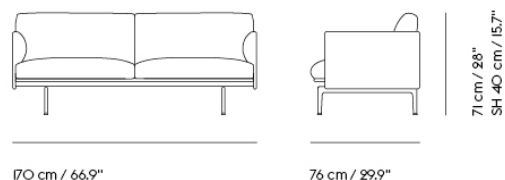

OUTLINE STUDIO SOFA / 170 CM / 66.9" - BLACK BASE

Shipper Colli	1
Gross Weight (kg)	64
Net Weight (kg)	50
Warranty Period	10 years

Item No.	Color	Contract Price	Lead Time
Made-To-Order			
69296	Remix - All Colors	SEK 26.225,70	6 weeks
69298	Canvas - All Colors	SEK 30.095,70	6 weeks
69297	Clara - All Colors	SEK 30.095,70	6 weeks
91386	Colline - All Colors	SEK 30.095,70	6 weeks
69290	Fiord - All Colors	SEK 30.095,70	6 weeks
69293	Steelcut - All Colors	SEK 30.095,70	6 weeks
69292	Steelcut Trio - All Colors	SEK 30.095,70	6 weeks
69294	Hallingdal - All Colors	SEK 32.675,70	6 weeks
69309	Balder - All Colors	SEK 34.395,70	6 weeks
85732	Beck - All Colors	SEK 34.395,70	8 weeks
68371	Clay - All Colors	SEK 34.395,70	6 weeks
69299	Divina - All Colors	SEK 34.395,70	6 weeks
69300	Divina MD - All Colors	SEK 34.395,70	6 weeks
69301	Divina Melange - All Colors	SEK 34.395,70	6 weeks
76248	Ecriture - All Colors	SEK 34.395,70	6 weeks
97560	Hearth - All Colors	SEK 34.395,70	8 weeks
91517	Planum - All Colors	SEK 34.395,70	6 weeks
69310	Twill Weave - All Colors	SEK 34.395,70	6 weeks
69308	Vidar - All Colors	SEK 34.395,70	6 weeks
Extras			
83061	Leather care set for Refine Leather	SEK 172,00	-