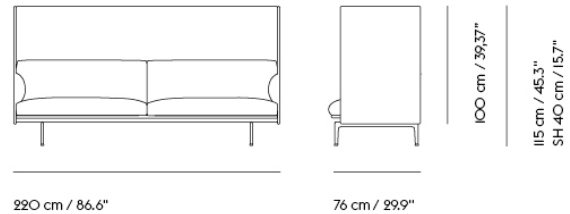

OUTLINE HIGHBACK SOFA 100 / 3-SEATER - POLISHED ALUMINUM BASE

Shipper Colli	1
Gross Weight (kg)	75
Net Weight (kg)	69
Additional Information	Please note that the highback height for this product is 100 cm / 39.4"
Warranty Period	10 years

Item No.	Color	Contract Price	Lead Time
Made-To-Order			
67908	Remix - All Colors	SEK 42.135,70	6 weeks
67910	Canvas - All Colors	SEK 46.865,70	6 weeks
67909	Clara - All Colors	SEK 46.865,70	6 weeks
91376	Colline - All Colors	SEK 46.865,70	6 weeks
67902	Fiord - All Colors	SEK 46.865,70	6 weeks
67905	Steelcut - All Colors	SEK 46.865,70	6 weeks
67904	Steelcut Trio - All Colors	SEK 46.865,70	6 weeks
67906	Hallingdal - All Colors	SEK 49.445,70	6 weeks
68261	Balder - All Colors	SEK 52.885,70	6 weeks
85722	Beck - All Colors	SEK 52.885,70	8 weeks
68298	Clay - All Colors	SEK 52.885,70	6 weeks
67911	Divina - All Colors	SEK 52.885,70	6 weeks
67912	Divina MD - All Colors	SEK 52.885,70	6 weeks
67913	Divina Melange - All Colors	SEK 52.885,70	6 weeks
76238	Ecriture - All Colors	SEK 52.885,70	6 weeks
97550	Hearth - All Colors	SEK 52.885,70	8 weeks
91507	Planum - All Colors	SEK 52.885,70	6 weeks
68262	Twill Weave - All Colors	SEK 52.885,70	6 weeks
67920	Vidar - All Colors	SEK 52.885,70	6 weeks

Extras

83061	Leather care set for Refine Leather	SEK 172,00	-