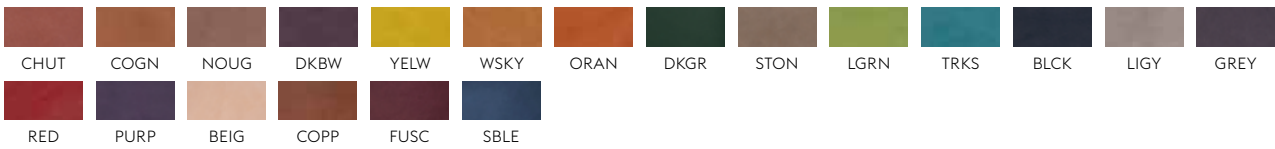

MATERIAL TEXTURES

At Muuto, we use an expanded breadth of materials to express our ideas of new perspectives on Scandinavian design. Working with leading suppliers across the world, we strive to use materials that embody our quality standards to provide designs that'll pass the test of time and bring a modern touch to any space at one and the same time. Explore the various textures of materials that are used throughout the Muuto universe.