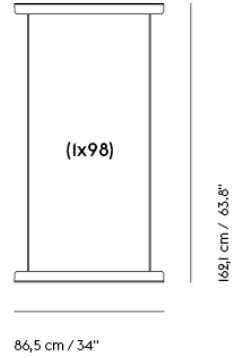

IN SITU MODULAR SOFA / CHAISE LOUNGE FRAME SECTION (1 X 98)

Shipper Colli 1
Gross Weight (kg) 19.7
Net Weight (kg) 16.04
Warranty Period 10 years

Item No.	Color	Contract Price	Lead Time
Ready-To-Ship			
41564	Black - 1 x 98 Chaise Lounge	SEK 1.848,10	-