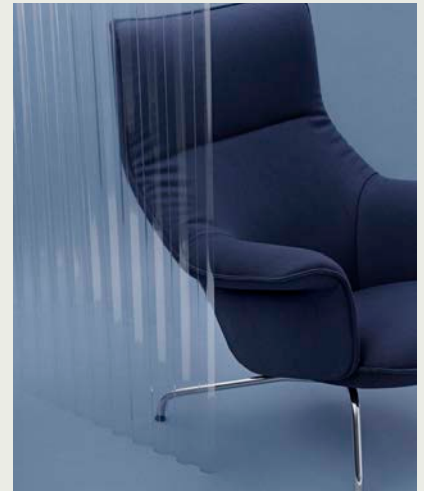

DOZE LOUNGE CHAIR & OTTOMAN

"Scandinavia has a long tradition of extensively comfortable lounge chairs; at the heart of our design heritage lies the versatile concept of comfort. As such, the idea of creating a grand lounge chair came very natural to us. The visual references of the Doze Lounge Chair are however derived from the modern and clear lines of the Golden Age in Danish design, while at the same time being informed by some of our favorite designs of the 1970's. To us, the characteristically large and sheltering back that embraces the soft seat creates a combination of the Scandinavian design ethos and the lines of 1970's objects in a way that we find truly refreshing"

— Anderssen & Voll

Designed by	Anderssen & Voll
Environment	Indoor
Country of Production	Poland
Assembly Required	No
Description	Designed with extensive comfort and a modern expression through the vibrant lines and folds of its back and armrests along with an embracing seat, the Doze Lounge Chair High Back joins together the ideas of Scandinavian design with the lines' of 1970's furniture for a contemporary perspective on the archetypal lounge chair. Use the Doze Lounge Chair High Back on its own or with the Doze Ottoman. The Doze Lounge Chair Low Back is a natural line extension to the existing Doze Lounge Chair High Back. The Doze Lounge Chair Low Back embodies a sleek, modern expression and soft comfort, just like its larger counterpart, while presenting a smaller footprint that seamlessly integrates into various lounge areas. This scaled-down version allows for more versatile placement, making it ideal for placing multiple chairs in the same space.
Material	The Doze Lounge Chair & Ottoman are made from metal, foam, and wadding and finished with textile, imitation leather, or leather upholstery. The leather comes from selected premium leather suppliers. The Doze Lounge Chair & Ottoman are upholstered in molded foam with an embedded steel frame. Please note that the Doze Lounge Chair & Ottoman's upholstery cannot be removed. Swivel base in polished or powder-coated casted aluminum. Tube base in chromed or powder-coated steel. Plastic glides in black.
Cleaning & Care	For textile upholstered versions: In case of stains, we generally recommend removing non-greasy stains by carefully dabbing them with a lint-free cloth or sponge wrung out in clean, warm water. Clean by dabbing with soapy water made with a bit of dish soap if necessary. Finally, dab the surface with clean water. We advise visiting Kvadrat.dk, Nevotex.dk, Maharam.com, or Gabriel.dk for further cleaning and maintenance instructions for your chosen textile, as the cleaning methods may vary. Imitation Leather: Clean with lukewarm PH-neutral, soapy water and a soft cloth or soft brush. Do not use solvents or chemical cleaners, but cleaning can be done with alcohol-based cleaners. Finally, wipe with a damp cloth afterward. Leather: As a natural material, leather requires looking after. If you care for the leather correctly, it will become even more beautiful over time. Refine Leather, Easy Leather, and Endure Leather: Regularly clean leather with a dry cloth. Treat the leather at least four times a year using only special leather treatment products. Visit ca-mo.com for further information on cleaning leather.