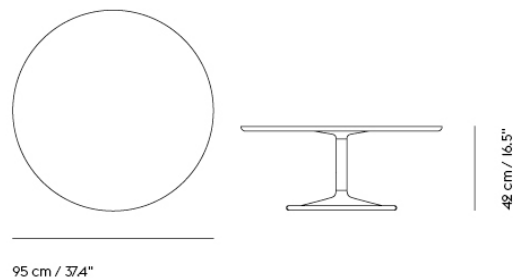

SOFT COFFEE TABLE / Ø 95 H: 42 CM / Ø 37.4 H: 16.5"

Shipper Colli	3
Gross Weight (kg)	27.823
Net Weight (kg)	22.467
Warranty period	5 years

Item No.	Color	Contract Price	Lead Time
Ready-To-Ship			
10766	Beige Green Laminate/Beige Green	SEK 8.556,10	-
10764	Black Nanolaminate/Black	SEK 9.025,70	-
10765	Grey Linoleum/Grey	SEK 8.556,10	-
10768	Dark Oiled Oak/Black	SEK 9.455,70	-
10767	Solid Oak/Grey	SEK 9.455,70	-