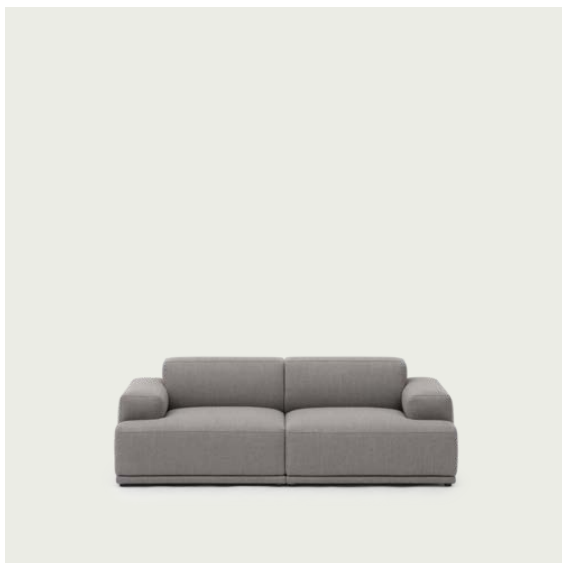

CONNECT SOFT MODULAR SOFA / 2-SEATER - CONFIGURATION I

207 cm / 81.5"

99 cm / 38.98"
SD 66 cm / 25.98"

Shipper Colli	2
Gross Weight (kg)	100
Net Weight (kg)	76.6
Warranty Period	10 years

Item No.	Color	Contract Price	Lead Time
Ready-To-Ship			
96000	Re-wool I28	SEK 34.825,70	-
96001	Clay I2	SEK 36.975,70	-
Extras			
83061	Leather care set for Refine Leather	SEK 172,00	-