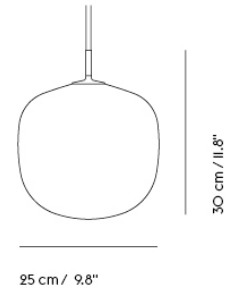

Shipper Colli	1
Gross Weight (kg)	3.4
Net Weight (kg)	1.5
Bulb included	No
Warranty Period	5 years

Item No.	Color	Contract Price	Lead Time
Ready-To-Ship			
22415	Black	SEK 3.138,10	-
22241	Deep Red	SEK 3.138,10	-
22419	Grey	SEK 3.138,10	-
22423	Orange	SEK 3.138,10	-
22411	White	SEK 3.138,10	-
Extras			
22540	Rime Cord for Ø12+Ø18+Ø25 - Grey (per linear meter)	SEK 34,00	-
22541	Rime Cord Ø12+Ø18+Ø25 cm - Orange (per linear meter)	SEK 34,00	-
15804	Fluid / Rime Ø12+Ø18+Ø25 Cord - White (per linear meter)	SEK 59,30	-
15801	Grain / Rime Ø12+Ø18+Ø25 Cord - Black (per linear meter)	SEK 59,30	-
15800	Rime Cord for Ø12+Ø18+Ø25 - Deep Red (per linear meter)	SEK 59,30	-