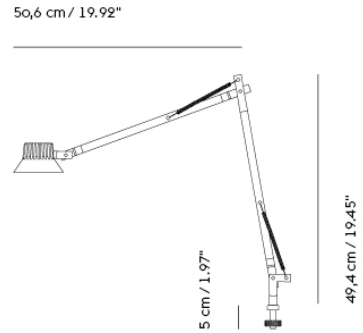

- Shipper Colli 2
- Gross Weight (kg) 1.385
- Net Weight (kg) 0.725
- Bulb included Dimmable, integrated, and non-user replaceable LED
- Warranty period 5 years

Item No.	Color	Contract Price	Lead Time
Ready-To-Ship			
14387	Black	SEK 3.482,10	-
14399	Brown Green	SEK 3.482,10	-