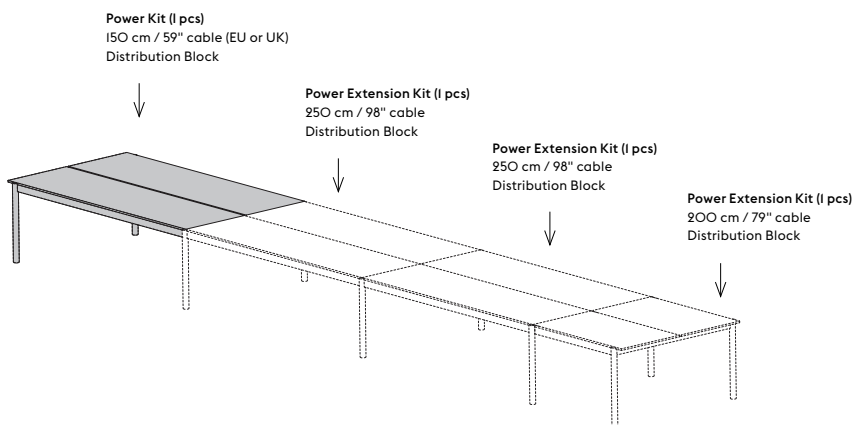

Example 2

OPTION B

1. TABLES / 2. ACCESSORIES / 3. LIGHTING / 4. TABLE POWER OUTLET / 5. INTEGRATED POWER / 6. CABLE TRAY