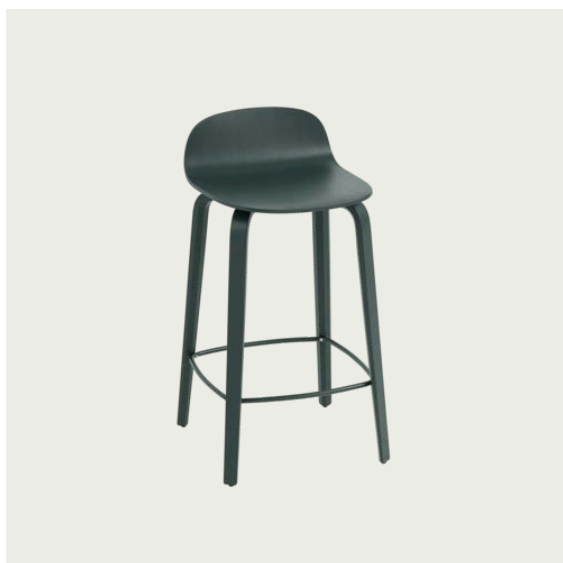

VISU COUNTER STOOL WOOD BASE - 65 CM / 25.6"

Shipper Colli	1
Gross Weight (kg)	5.6
Net Weight (kg)	4.08
Base color options	Black, Dark Green, Grey, Oak or Tan Rose
Warranty Period	5 years

Item No.	Color	Contract Price	Lead Time
Ready-To-Ship			
16131	Black/Black	SEK 4.639,70	-
16134	Dark Green/Dark Green	SEK 4.639,70	-
16132	Grey/Grey	SEK 4.639,70	-
16130	Oak/Oak	SEK 4.639,70	-
16135	Tan Rose/Tan Rose	SEK 4.639,70	-
16139	White/Oak	SEK 4.639,70	-
Made-To-Order			
21710	Remix - All Colors	SEK 5.546,10	7 weeks
21722	Canvas - All Colors	SEK 5.804,10	7 weeks
21721	Clara - All Colors	SEK 5.804,10	7 weeks
70386	Colline - All Colors	SEK 5.804,10	7 weeks
18937	Fiord - All Colors	SEK 5.804,10	7 weeks
70388	Re-wool - All Colors	SEK 5.804,10	7 weeks
70385	Sabi - All Colors	SEK 5.804,10	7 weeks
21712	Steelcut - All Colors	SEK 5.804,10	7 weeks
21713	Steelcut Trio - All Colors	SEK 5.804,10	7 weeks
21714	Hallingdal - All Colors	SEK 6.492,10	7 weeks
18919	Balder - All Colors	SEK 6.703,70	7 weeks
18808	Beck - All Colors	SEK 6.703,70	9 weeks
69144	Clay - All Colors	SEK 6.703,70	7 weeks
21715	Divina - All Colors	SEK 6.703,70	7 weeks