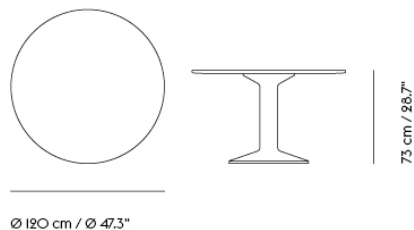

Shipper Colli	2
Gross Weight (kg)	67,09
Net Weight (kg)	48,996
Please note	Other color combinations are available upon request
Warranty Period	10 years

Item No.	Color	Contract Price	Lead Time
Ready-To-Ship			
32811	Black Linoleum/Black	SEK 26.655,70	-
32822	Dark Red Linoleum/Dark Red	SEK 26.655,70	-
32814	Dark Oiled Oak/Black	SEK 28.375,70	-
32816	Dark Oiled Oak/Dark Red	SEK 28.375,70	-
32815	Dark Oiled Oak/Grey	SEK 28.375,70	-
32817	Oiled Oak/Black	SEK 28.375,70	-
32819	Oiled Oak/Dark Red	SEK 28.375,70	-
32818	Oiled Oak/Grey	SEK 28.375,70	-
Extras			
70724-BLCK	Midst Table - Screw kit - Black		-
70724-GREY	Midst Table - Screw kit - Grey		-