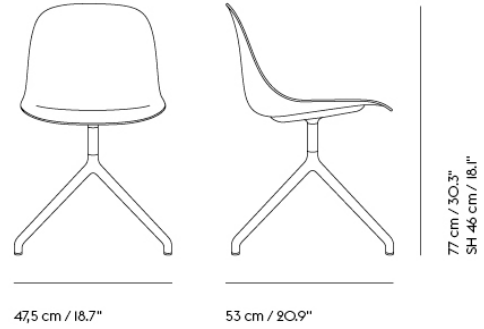

Shipper Colli	1
Gross Weight (kg)	10.3
Net Weight (kg)	9.8
Base color options	Anthracite Black, Dusty Green, Grey, Polished Aluminum or White
Warranty Period	10 years

Item No.	Color	Contract Price	Lead Time
Made-To-Order			
58937	Black/Anthracite Black (Recycled Plastic)	SEK 3.482,10	3 weeks
58939	Dusty Green/Dusty Green (Recycled Plastic)	SEK 3.482,10	3 weeks
58938	Grey/Grey (Recycled Plastic)	SEK 3.482,10	3 weeks
58941	Natural White/White (Recycled Plastic)	SEK 3.482,10	3 weeks
58940	Ochre/Anthracite Black (Recycled Plastic)	SEK 3.482,10	3 weeks
23410	Remix - All Colors	SEK 5.460,10	4 weeks
23418	Canvas - All Colors	SEK 6.234,10	4 weeks
23417	Clara - All Colors	SEK 6.234,10	4 weeks
23476	Fiord - All Colors	SEK 6.234,10	4 weeks
55018	Hero - All Colors	SEK 6.234,10	4 weeks
19667	Re-wool - All Colors	SEK 6.234,10	4 weeks
19555	Sabi - All Colors	SEK 6.234,10	4 weeks
23411	Steelcut - All Colors	SEK 6.234,10	4 weeks
23412	Steelcut Trio - All Colors	SEK 6.234,10	4 weeks
23413	Hallingdal - All Colors	SEK 6.922,10	4 weeks
55135	Balder - All Colors	SEK 7.047,70	4 weeks
13676	Beck - All Colors	SEK 7.047,70	6 weeks
58009	Clay - All Colors	SEK 7.047,70	4 weeks
23414	Divina - All Colors	SEK 7.047,70	4 weeks
23419	Divina MD - All Colors	SEK 7.047,70	4 weeks
23420	Divina Melange - All Colors	SEK 7.047,70	4 weeks
59338	Ecriture - All Colors	SEK 7.047,70	4 weeks