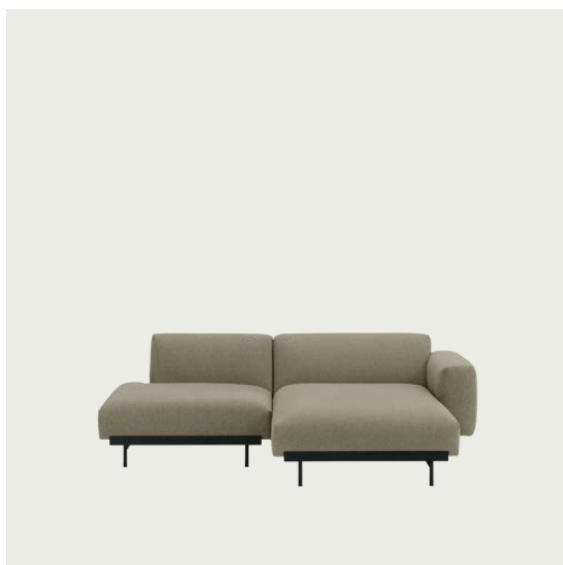

IN SITU MODULAR SOFA / 2-SEATER - CONFIGURATION 7

Shipper Colli	5
Gross Weight (kg)	122.7
Net Weight (kg)	99.06
Warranty Period	10 years

Item No.	Color	Contract Price	Lead Time
Ready-To-Ship			
41906	Frame and Module - Clay 12/Black	SEK 39,555,70	-
99817	Frame and Module - Ecriture 240/Black	SEK 39,555,70	-
Extras			
83061	Leather care set for Refine Leather	SEK 172,00	-