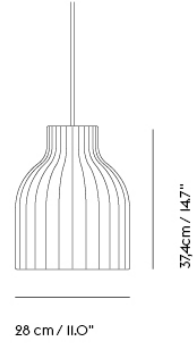

STRAND PENDANT LAMP / OPEN - Ø 28 CM / 11"

Shipper Colli 1
Gross Weight (kg) 2.35
Net Weight (kg) 1.4
Bulb included No
Warranty Period 5 years

Item No.	Color	Contract Price	Lead Time
Ready-To-Ship			
22450	White - Open	SEK 3.435,70	-