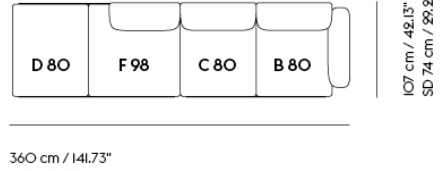

IN SITU MODULAR SOFA / 4-SEATER - CONFIGURATION 2

Shipper Colli 7
Gross Weight (kg) 168
Net Weight (kg) 131.72
Warranty Period 10 years

Item No.	Color	Contract Price	Lead Time
Ready-To-Ship			
41917	Frame and Module - Clay 12/Black	SEK 56.325,70	-
99828	Frame and Module - Ecriture 240/Black	SEK 56.325,70	-
Extras			
83061	Leather care set for Refine Leather	SEK 172,00	-