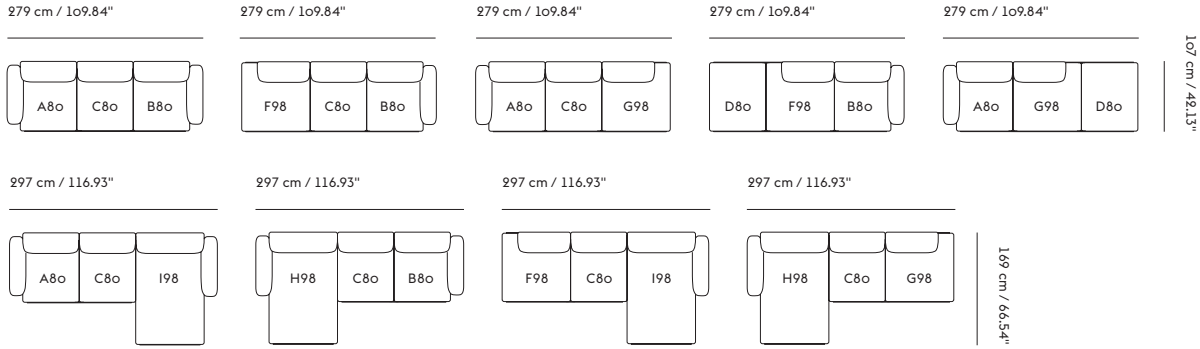

INSPIRATION FOR YOUR CONFIGURATION

2-seater Configurations

3-seater Configurations

4-seater Configurations

Corner Configurations

General note

The total dimensions of the configurations are indicative and can vary depending on how close the modules are placed as well as how many modules are combined.