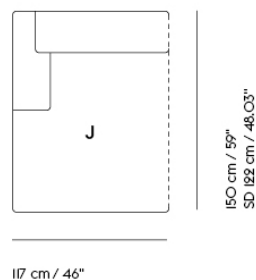

CONNECT MODULAR SOFA / LEFT ARMREST LOUNGE (J)

Shipper Colli	1
Gross Weight (kg)	73
Net Weight (kg)	70
Please note	That this product features an armrest on the left-hand side when facing the product from the front.
Warranty Period	10 years

Item No.	Color	Contract Price	Lead Time
Made-To-Order			
11510	Remix - All Colors	SEK 19.775,70	6 weeks
98269	Canvas - All Colors	SEK 22.785,70	6 weeks
11602	Clara - All Colors	SEK 22.785,70	6 weeks
95809	Colline - All Colors	SEK 22.785,70	6 weeks
98299	Fiord - All Colors	SEK 22.785,70	6 weeks
11590	Steelcut - All Colors	SEK 22.785,70	6 weeks
11550	Steelcut Trio - All Colors	SEK 22.785,70	6 weeks
11630	Hallingdal - All Colors	SEK 23.215,70	6 weeks
66559	Beck - All Colors	SEK 24.505,70	8 weeks
95709	Clay - All Colors	SEK 24.505,70	6 weeks
20270	Divina - All Colors	SEK 24.505,70	6 weeks
19030	Divina MD - All Colors	SEK 24.505,70	6 weeks
19050	Divina Melange - All Colors	SEK 24.505,70	6 weeks
76348	Ecriture - All Colors	SEK 24.505,70	6 weeks
66609	Hearth - All Colors	SEK 24.505,70	8 weeks
98787	Planum - All Colors	SEK 24.505,70	6 weeks
95909	Twill Weave - All Colors	SEK 24.505,70	6 weeks
76326	Vidar - All Colors	SEK 24.505,70	6 weeks
COM/COL & Specials			
97170	COM - Imitation Leather	SEK 23.215,70	6-12 weeks
11570	COM - Textile	SEK 24.505,70	6-12 weeks