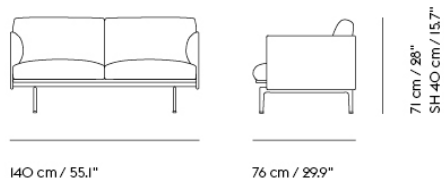

OUTLINE STUDIO SOFA / 140 CM / 55.1" - POLISHED ALUMINUM BASE

Shipper Colli	1
Gross Weight (kg)	41
Net Weight (kg)	36
Warranty Period	10 years

Item No.	Color	Contract Price	Lead Time
Made-To-Order			
67038	Remix - All Colors	SEK 26.225,70	6 weeks
67040	Canvas - All Colors	SEK 31.385,70	6 weeks
67039	Clara - All Colors	SEK 31.385,70	6 weeks
91355	Colline - All Colors	SEK 31.385,70	6 weeks
67032	Fiord - All Colors	SEK 31.385,70	6 weeks
67035	Steelcut - All Colors	SEK 31.385,70	6 weeks
67034	Steelcut Trio - All Colors	SEK 31.385,70	6 weeks
67036	Hallingdal - All Colors	SEK 33.535,70	6 weeks
67051	Balder - All Colors	SEK 34.825,70	6 weeks
85701	Beck - All Colors	SEK 34.825,70	8 weeks
68315	Clay - All Colors	SEK 34.825,70	6 weeks
67041	Divina - All Colors	SEK 34.825,70	6 weeks
67042	Divina MD - All Colors	SEK 34.825,70	6 weeks
67043	Divina Melange - All Colors	SEK 34.825,70	6 weeks
76217	Ecriture - All Colors	SEK 34.825,70	6 weeks
97529	Hearth - All Colors	SEK 34.825,70	8 weeks
91486	Planum - All Colors	SEK 34.825,70	6 weeks
67052	Twill Weave - All Colors	SEK 34.825,70	6 weeks
67050	Vidar - All Colors	SEK 34.825,70	6 weeks
Extras			
83061	Leather care set for Refine Leather	SEK 172,00	-