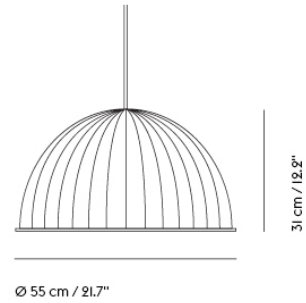

UNDER THE BELL PENDANT LAMP / Ø 55 CM / 21.7"

Shipper Colli	1
Gross Weight (kg)	2.35
Net Weight (kg)	1.15
Bulb included	No
Warranty Period	5 years

Item No.	Color	Contract Price	Lead Time
Ready-To-Ship			
21361	Black	SEK 4.639,70	-
21364	Dark Green	SEK 4.639,70	-
21362	Grey	SEK 4.639,70	-
21363	White Mélange	SEK 4.639,70	-
Extras			
60362	Under the Bell Cord - Black (per linear meter)	SEK 27,00	-
60364	Under the Bell Cord - Dark Green (per linear meter)	SEK 27,00	-
60363	Under the Bell Cord - Grey (per linear meter)	SEK 27,00	-
60361	Under the Bell Cord - White Mélange (per linear meter)	SEK 27,00	-
24050	Ceiling Cap - White	SEK 116,10	-