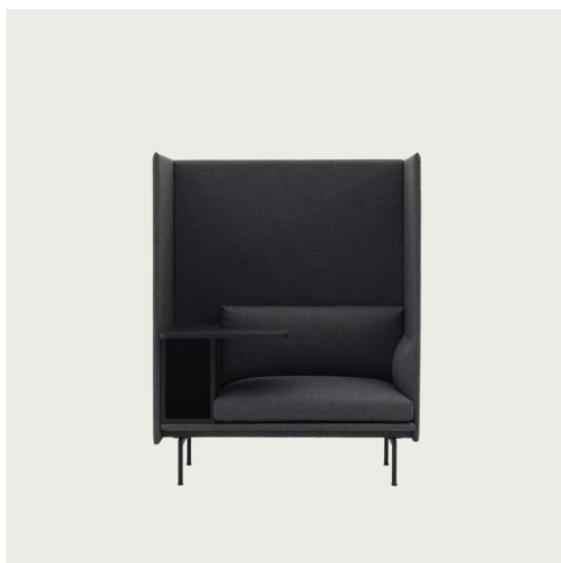

OUTLINE HIGHBACK WORK 120 / LEFT - BLACK BASE

Shipper Colli	1
Gross Weight (kg)	38
Net Weight (kg)	28
Please note	That this product features a table on the left-hand side when facing the product from the front.
Warranty Period	5 years

Item No.	Color	Contract Price	Lead Time
Made-To-Order			
75338	Remix - All Colors	SEK 39.985,70	6 weeks
75418	Canvas - All Colors	SEK 42.135,70	6 weeks
75378	Clara - All Colors	SEK 42.135,70	6 weeks
75756	Colline - All Colors	SEK 42.135,70	6 weeks
75098	Fiord - All Colors	SEK 42.135,70	6 weeks
75218	Steelcut - All Colors	SEK 42.135,70	6 weeks
75178	Steelcut Trio - All Colors	SEK 42.135,70	6 weeks
75258	Hallingdal - All Colors	SEK 46.005,70	6 weeks
75018	Balder - All Colors	SEK 46.865,70	6 weeks
85602	Beck - All Colors	SEK 46.865,70	8 weeks
75698	Clay - All Colors	SEK 46.865,70	6 weeks
75458	Divina - All Colors	SEK 46.865,70	6 weeks
75498	Divina MD - All Colors	SEK 46.865,70	6 weeks
75538	Divina Melange - All Colors	SEK 46.865,70	6 weeks
76110	Ecriture - All Colors	SEK 46.865,70	6 weeks
97614	Hearth - All Colors	SEK 46.865,70	8 weeks
75776	Planum - All Colors	SEK 46.865,70	6 weeks
75058	Twill Weave - All Colors	SEK 46.865,70	6 weeks
75658	Vidar - All Colors	SEK 46.865,70	6 weeks

Extras

83061	Leather care set for Refine Leather	SEK 172,00	-