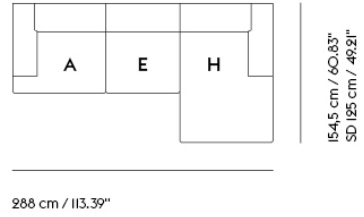

CONNECT SOFT MODULAR SOFA / 3-SEATER - CONFIGURATION 2

- Shipper Colli 3
- Gross Weight (kg) 159.2
- Net Weight (kg) 122.8
- Warranty Period 10 years

Item No.	Color	Contract Price	Lead Time
Made-To-Order			
96020	Re-wool 128	SEK 53,315,70	6 weeks
96021	Clay 12	SEK 58,475,70	6 weeks
Extras			
83061	Leather care set for Refine Leather	SEK 172,00	-