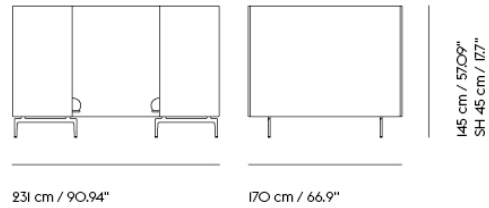

OUTLINE HIGHBACK CABIN 120 / 2-SEATER - BLACK BASE - SH: 45 CM / 17.7"

Shipper Colli	3
Gross Weight (kg)	130
Net Weight (kg)	90.5
Warranty Period	10 years

Item No.	Color	Contract Price	Lead Time
Made-To-Order			
80885	Remix - All Colors	SEK 79.115,70	6 weeks
80957	Canvas - All Colors	SEK 91.585,70	6 weeks
80921	Clara - All Colors	SEK 91.585,70	6 weeks
81255	Colline - All Colors	SEK 91.585,70	6 weeks
80669	Fiord - All Colors	SEK 91.585,70	6 weeks
80777	Steelcut - All Colors	SEK 91.585,70	6 weeks
80741	Steelcut Trio - All Colors	SEK 91.585,70	6 weeks
80813	Hallingdal - All Colors	SEK 97.175,70	6 weeks
80597	Balder - All Colors	SEK 99.325,70	6 weeks
85667	Beck - All Colors	SEK 99.325,70	8 weeks
81209	Clay - All Colors	SEK 99.325,70	6 weeks
80993	Divina - All Colors	SEK 99.325,70	6 weeks
81029	Divina MD - All Colors	SEK 99.325,70	6 weeks
81065	Divina Melange - All Colors	SEK 99.325,70	6 weeks
76175	Ecriture - All Colors	SEK 99.325,70	6 weeks
97667	Hearth - All Colors	SEK 99.325,70	8 weeks
81273	Planum - All Colors	SEK 99.325,70	6 weeks
80633	Twill Weave - All Colors	SEK 99.325,70	6 weeks
81173	Vidar - All Colors	SEK 99.325,70	6 weeks
Extras			
83061	Leather care set for Refine Leather	SEK 172,00	-