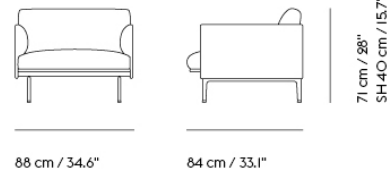

OUTLINE CHAIR / POLISHED ALUMINUM BASE

Shipper Colli	1
Gross Weight (kg)	35
Net Weight (kg)	30
Warranty Period	10 years

Item No.	Color	Contract Price	Lead Time
Ready-To-Ship			
76222-240	Ecriture 240/Polished Aluminum	SEK 25.795,70	-
Made-To-Order			
67258	Remix - All Colors	SEK 21.495,70	6 weeks
67260	Canvas - All Colors	SEK 24.075,70	6 weeks
67259	Clara - All Colors	SEK 24.075,70	6 weeks
91360	Colline - All Colors	SEK 24.075,70	6 weeks
67252	Fiord - All Colors	SEK 24.075,70	6 weeks
67255	Steelcut - All Colors	SEK 24.075,70	6 weeks
67254	Steelcut Trio - All Colors	SEK 24.075,70	6 weeks
67256	Hallingdal - All Colors	SEK 24.935,70	6 weeks
67271	Balder - All Colors	SEK 25.795,70	6 weeks
85706	Beck - All Colors	SEK 25.795,70	8 weeks
68300	Clay - All Colors	SEK 25.795,70	6 weeks
67261	Divina - All Colors	SEK 25.795,70	6 weeks
67262	Divina MD - All Colors	SEK 25.795,70	6 weeks
67263	Divina Melange - All Colors	SEK 25.795,70	6 weeks
76222	Ecriture - All Colors	SEK 25.795,70	6 weeks
97534	Hearth - All Colors	SEK 25.795,70	8 weeks
91491	Planum - All Colors	SEK 25.795,70	6 weeks
67272	Twill Weave - All Colors	SEK 25.795,70	6 weeks
67270	Vidar - All Colors	SEK 25.795,70	6 weeks