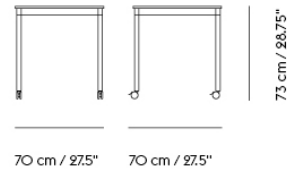

BASE TABLE / WITH CASTORS / 70 X 70 CM / 27.6 X 27.6"

Shipper Colli	2
Gross Weight (kg)	14.3
Net Weight (kg)	8.73
Base color options	Black or White
Warranty Period	10 years

Item No.	Color	Contract Price	Lead Time
Made-To-Order			
64453	Black Laminate/Plywood/Black	SEK 10.745,70	6 weeks
64573	Black Laminate/Plywood/White	SEK 10.745,70	6 weeks
64528	White Laminate/Plywood/Black	SEK 10.745,70	6 weeks
64648	White Laminate/Plywood/White	SEK 10.745,70	6 weeks
64483	Black Nanolaminat/Plywood/Black	SEK 13.325,70	6 weeks
64603	Black Nanolaminat/Plywood/White	SEK 13.325,70	6 weeks
64543	White Nanolaminat/Plywood/Black	SEK 13.325,70	6 weeks
64663	White Nanolaminat/Plywood/White	SEK 13.325,70	6 weeks
64498	Lacquered Oak Veneer/Plywood/Black	SEK 11.175,70	6 weeks
64618	Lacquered Oak Veneer/Plywood/White	SEK 11.175,70	6 weeks
64465	Black Linoleum/Plywood/Black	SEK 11.175,70	6 weeks
64585	Black Linoleum/Plywood/White	SEK 11.175,70	6 weeks