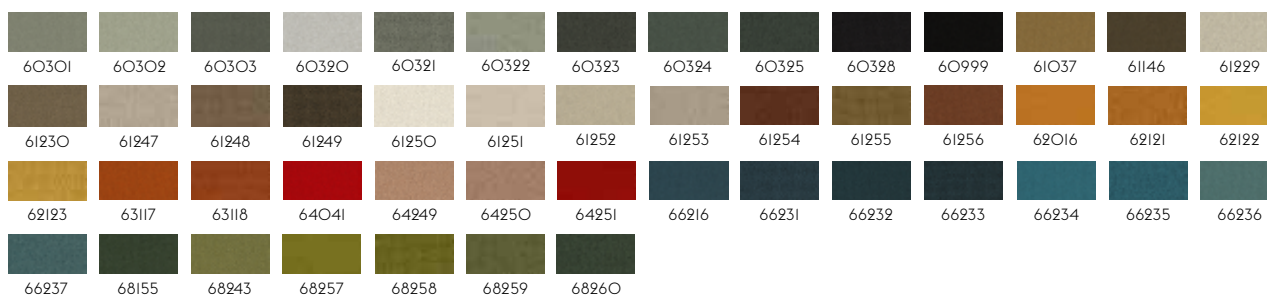

GRAIN BY GABRIEL

Composition: 80% Post-Consumer Recycled Polyester, 20% Polyester

Durability: 100.000 Martindale / AATCC 16 Light fastness.

Sustainability: 100% recyclable polyester and meet Möbelfakta requirements

60300