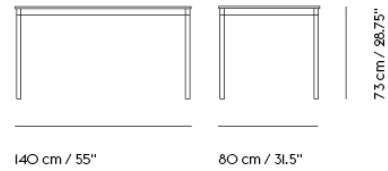

BASE TABLE / 140 X 80 CM / 55.1 X 31.5"

Shipper Colli	2
Gross Weight (kg)	25.7
Net Weight (kg)	22.3
Base color options	Black or White
Warranty Period	10 years

Item No.	Color	Contract Price	Lead Time
Ready-To-Ship			
63986	White Laminate/Plywood/Black	SEK 10.315,70	-
63985	White Laminate/Plywood/White	SEK 10.315,70	-
64787	Lacquered Oak Veneer/Plywood/Black	SEK 12.465,70	-
64786	Lacquered Oak Veneer/Plywood/White	SEK 12.465,70	-
63990	Black Linoleum/Plywood/Black	SEK 11.175,70	-
63989	Black Linoleum/Plywood/White	SEK 11.175,70	-
Made-To-Order			
63988	Black Laminate/Plywood/Black	SEK 10.315,70	6 weeks
63987	Black Laminate/Plywood/White	SEK 10.315,70	6 weeks
63996	Black Nanolaminate/Plywood/Black	SEK 14.185,70	6 weeks
63995	Black Nanolaminate/Plywood/White	SEK 14.185,70	6 weeks
63994	White Nanolaminate/Plywood/Black	SEK 14.185,70	6 weeks
63993	White Nanolaminate/Plywood/White	SEK 14.185,70	6 weeks
Extras			
70721	Adjustable Feet for Base Table - Set of 4		-