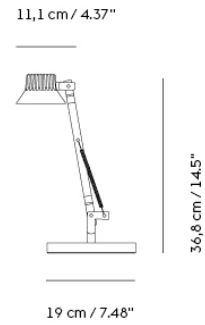

- Shipper Colli 2
- Gross Weight (kg) 5.26
- Net Weight (kg) 4.41
- Bulb included Dimmable, integrated, and non-user replaceable LED
- Warranty period 5 years

Item No.	Color	Contract Price	Lead Time
Ready-To-Ship			
14379	Black	SEK 4.037,70	-
14391	Brown Green	SEK 4.037,70	-