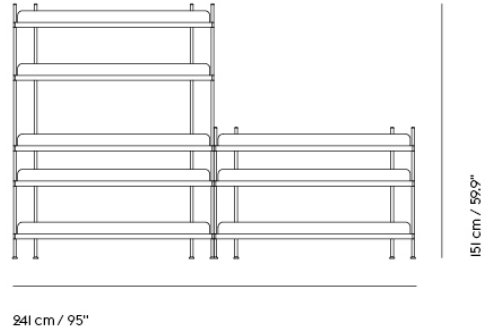

COMPILE SHELVING SYSTEM / CONFIGURATION 7

Shipper Colli 9
Gross Weight (kg) 89.22
Net Weight (kg) 72.6
Warranty Period 10 years

Item No.	Color	Contract Price	Lead Time
Ready-To-Ship			
50080	Black	SEK 22.355,70	-
50081	Grey	SEK 22.355,70	-
50082	White	SEK 22.355,70	-