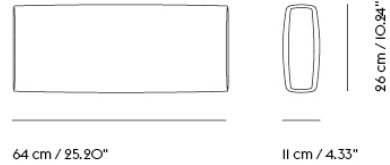

CONNECT SOFT MODULAR SOFA CUSHION

Shipper Colli	1
Gross Weight (kg)	1.3
Net Weight (kg)	0.1
Warranty Period	5 Years

Item No.	Color	Contract Price	Lead Time
Ready-To-Ship			
98407-128	Re-wool 128	SEK 1.629,70	-
98419-12	Clay 12	SEK 1.848,10	-
Made-To-Order			
98408	Remix - All Colors	SEK 1.285,70	6 weeks
98413	Canvas - All Colors	SEK 1.629,70	6 weeks
98414	Clara - All Colors	SEK 1.629,70	6 weeks
98410	Fiord - All Colors	SEK 1.629,70	6 weeks
98407	Re-wool - All Colors	SEK 1.629,70	6 weeks
98840	Sabi - All Colors	SEK 1.629,70	6 weeks
98411	Steelcut - All Colors	SEK 1.629,70	6 weeks
98412	Steelcut Trio - All Colors	SEK 1.629,70	6 weeks
98415	Hallingdal - All Colors	SEK 1.762,10	6 weeks
98406	Balder - All Colors	SEK 1.848,10	6 weeks
99458	Beck - All Colors	SEK 1.848,10	8 weeks
98419	Clay - All Colors	SEK 1.848,10	6 weeks
98416	Divina - All Colors	SEK 1.848,10	6 weeks
98417	Divina MD - All Colors	SEK 1.848,10	6 weeks
98418	Divina Melange - All Colors	SEK 1.848,10	6 weeks
98860	Ecriture - All Colors	SEK 1.848,10	6 weeks
66718	Hearth - All Colors	SEK 1.848,10	8 weeks
76423	Planum - All Colors	SEK 1.848,10	6 weeks