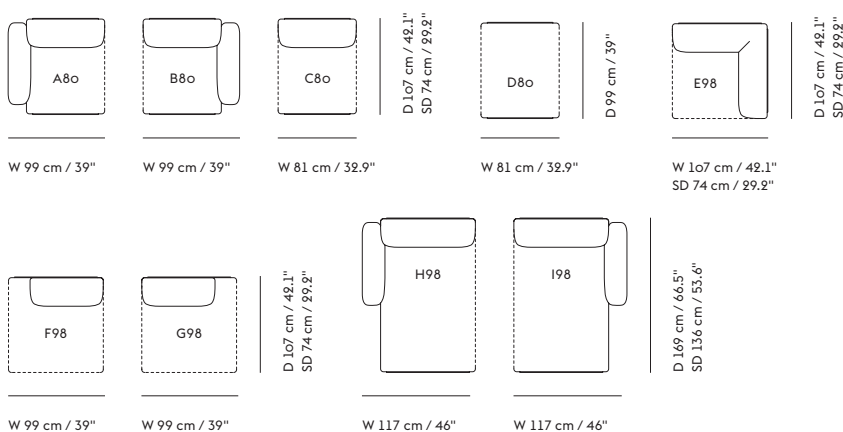

A grand modular sofa that can be tailored to your exact needs with its modular elements hidden through the subtle detailing of the frame's front profile, paired with deep comfort and a soft seat.

With the In Situ Modular Sofa, you can choose between any of the 30 predesigned configurations on the following pages or create your own configuration, following the guidelines below.

Visit planner.muuto.com to create your own configuration online.

Create your own In Situ Configuration

1. SEATING MODULES

Find the seating modules of your desired configuration and add the item numbers of the desired textile or leather upholstery separately to your order.

You can only connect modules to the open sides and end of the modules, illustrated here with dotted lines.

An In Situ configuration must always have one of the following seating modules at each end: Armrest Module (A80, B80, H98 or I98), Ottoman Module (D80) or Open-Ended Module (F98 or G98).

The Ottoman Module (D80) can only be used in extension of Open-Ended Modules (F98 or G98) or as the only free-standing I-Seater configuration possible to build.

SEATING MODULES