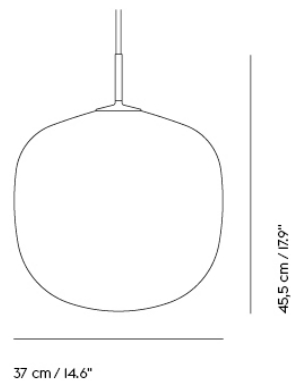

Shipper Colli	1
Gross Weight (kg)	6.5
Net Weight (kg)	3.5
Bulb included	No
Warranty Period	5 years

Item No.	Color	Contract Price	Lead Time
Ready-To-Ship			
22416	Black	SEK 4.295,70	-
22242	Deep Red	SEK 4.295,70	-
22420	Grey	SEK 4.295,70	-
22424	Orange	SEK 4.295,70	-
22412	White	SEK 4.295,70	-
Extras			
22542	Rime Cord Ø37 + Ø45 cm - Black (per linear meter)	SEK 69,00	-
22549	Rime Cord Ø37 + Ø45 cm - Deep Red (per linear meter)	SEK 69,00	-
22545	Rime Cord Ø37 + Ø45 cm - Grey (per linear meter)	SEK 69,00	-
22546	Rime Cord Ø37 + Ø45 cm - Orange (per linear meter)	SEK 69,00	-
22543	Rime Cord Ø37 + Ø45 cm - White (per linear meter)	SEK 69,00	-