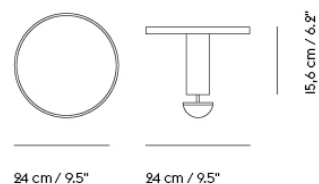

Shipper Colli	1
Gross Weight (kg)	2.805
Net Weight (kg)	0.85
Warranty Period	5 years

Item No.	Color	Contract Price	Lead Time
Ready-To-Ship			
50210	Black	SEK 1.418,10	-
39964	Oak	SEK 1.418,10	-