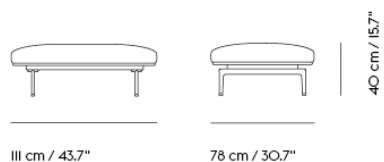

Shipper Colli 1
Gross Weight (kg) 23
Net Weight (kg) 17
Warranty Period 10 years

Item No.	Color	Contract Price	Lead Time
Made-To-Order			
28045	Remix - All Colors	SEK 9.885,70	6 weeks
28047	Canvas - All Colors	SEK 11.605,70	6 weeks
28046	Clara - All Colors	SEK 11.605,70	6 weeks
91336	Colline - All Colors	SEK 11.605,70	6 weeks
28041	Fiord - All Colors	SEK 11.605,70	6 weeks
28043	Steelcut - All Colors	SEK 11.605,70	6 weeks
28059	Steelcut Trio - All Colors	SEK 11.605,70	6 weeks
28044	Hallingdal - All Colors	SEK 13.325,70	6 weeks
28061	Balder - All Colors	SEK 15.905,70	6 weeks
91160	Beck - All Colors	SEK 15.905,70	8 weeks
68359	Clay - All Colors	SEK 15.905,70	6 weeks
28048	Divina - All Colors	SEK 15.905,70	6 weeks
28049	Divina MD - All Colors	SEK 15.905,70	6 weeks
28050	Divina Melange - All Colors	SEK 15.905,70	6 weeks
76198	Ecriture - All Colors	SEK 15.905,70	6 weeks
97514	Hearth - All Colors	SEK 15.905,70	8 weeks
91467	Planum - All Colors	SEK 15.905,70	6 weeks
28062	Twill Weave - All Colors	SEK 15.905,70	6 weeks
28057	Vidar - All Colors	SEK 15.905,70	6 weeks
Extras			
83061	Leather care set for Refine Leather	SEK 172,00	-