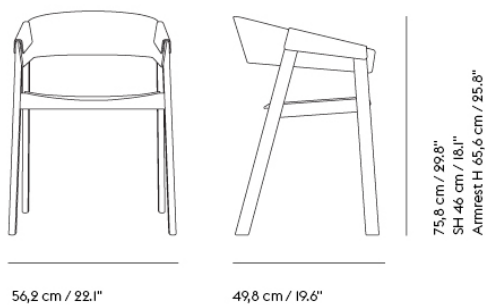

Shipper Colli	1
Gross Weight (kg)	6.9
Net Weight (kg)	5
Base color options	Black, Dark Beige, Green, Oak or Stained Dark Brown
Warranty Period	10 years

Item No.	Color	Contract Price	Lead Time
Ready-To-Ship			
15161	Black	SEK 4.295,70	-
15167	Dark Beige	SEK 4.295,70	-
15163	Green	SEK 4.295,70	-
15160	Oak	SEK 4.295,70	-
15164	Stained Dark Brown	SEK 4.295,70	-
Made-To-Order			
15171	Remix - All Colors	SEK 5.155,70	7 weeks
15080	Canvas - All Colors	SEK 5.460,10	7 weeks
15079	Clara - All Colors	SEK 5.460,10	7 weeks
70351	Colline - All Colors	SEK 5.460,10	7 weeks
17808	Fiord - All Colors	SEK 5.460,10	7 weeks
70353	Re-wool - All Colors	SEK 5.460,10	7 weeks
70350	Sabi - All Colors	SEK 5.460,10	7 weeks
15066	Steelcut - All Colors	SEK 5.460,10	7 weeks
15067	Steelcut Trio - All Colors	SEK 5.460,10	7 weeks
15068	Hallingdal - All Colors	SEK 5.671,70	7 weeks
13476	Beck - All Colors	SEK 5.804,10	9 weeks
69132	Clay - All Colors	SEK 5.804,10	7 weeks
15069	Divina - All Colors	SEK 5.804,10	7 weeks
15070	Divina MD - All Colors	SEK 5.804,10	7 weeks
15078	Divina Melange - All Colors	SEK 5.804,10	7 weeks