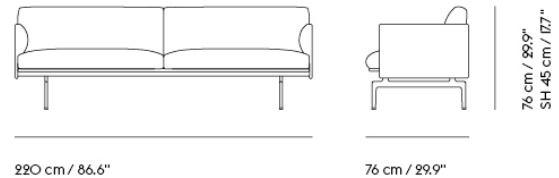

OUTLINE STUDIO SOFA / 220 CM / 86.6" - BLACK BASE - SH: 45 CM / 17.7"

Shipper Colli	1
Gross Weight (kg)	83
Net Weight (kg)	66
Warranty Period	10 years

Item No.	Color	Contract Price	Lead Time
Made-To-Order			
73525	Remix - All Colors	SEK 28.375,70	6 weeks
73527	Canvas - All Colors	SEK 33.535,70	6 weeks
73526	Clara - All Colors	SEK 33.535,70	6 weeks
91424	Colline - All Colors	SEK 33.535,70	6 weeks
73519	Fiord - All Colors	SEK 33.535,70	6 weeks
73522	Steelcut - All Colors	SEK 33.535,70	6 weeks
73521	Steelcut Trio - All Colors	SEK 33.535,70	6 weeks
73523	Hallingdal - All Colors	SEK 35.255,70	6 weeks
73538	Balder - All Colors	SEK 36.975,70	6 weeks
85768	Beck - All Colors	SEK 36.975,70	8 weeks
68374	Clay - All Colors	SEK 36.975,70	6 weeks
73528	Divina - All Colors	SEK 36.975,70	6 weeks
73529	Divina MD - All Colors	SEK 36.975,70	6 weeks
73530	Divina Melange - All Colors	SEK 36.975,70	6 weeks
76286	Ecriture - All Colors	SEK 36.975,70	6 weeks
97598	Hearth - All Colors	SEK 36.975,70	8 weeks
91555	Planum - All Colors	SEK 36.975,70	6 weeks
73539	Twill Weave - All Colors	SEK 36.975,70	6 weeks
73537	Vidar - All Colors	SEK 36.975,70	6 weeks
Extras			
83061	Leather care set for Refine Leather	SEK 172,00	-