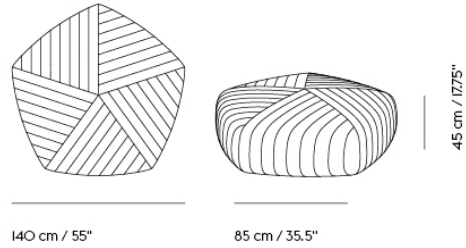

Shipper Colli | 1
Gross Weight (kg) | 56
Net Weight (kg) | 41
Warranty Period | 10 years

Item No.	Color	Contract Price	Lead Time
Made-To-Order			
97146	Remix - All Colors	SEK 21.065,70	6 weeks
97123	Canvas - All Colors	SEK 22.355,70	6 weeks
97128	Fiord - All Colors	SEK 22.355,70	6 weeks
76308	Re-wool - All Colors	SEK 22.355,70	6 weeks
76304	Sabi - All Colors	SEK 22.355,70	6 weeks
97121	Steelcut - All Colors	SEK 22.355,70	6 weeks
97148	Steelcut Trio - All Colors	SEK 22.355,70	6 weeks
66663	Beck - All Colors	SEK 26.655,70	8 weeks
76312	Clay - All Colors	SEK 26.655,70	6 weeks
97126	Divina - All Colors	SEK 26.655,70	6 weeks
97125	Divina MD - All Colors	SEK 26.655,70	6 weeks
97127	Divina Melange - All Colors	SEK 26.655,70	6 weeks
76316	Ecriture - All Colors	SEK 26.655,70	6 weeks
97689	Hearth - All Colors	SEK 26.655,70	8 weeks
97147	Planum - All Colors	SEK 26.655,70	6 weeks
97303	Twill Weave - All Colors	SEK 26.655,70	6 weeks
COM/COL & Specials			
97129	COM - Textile	SEK 22.355,70	6 weeks