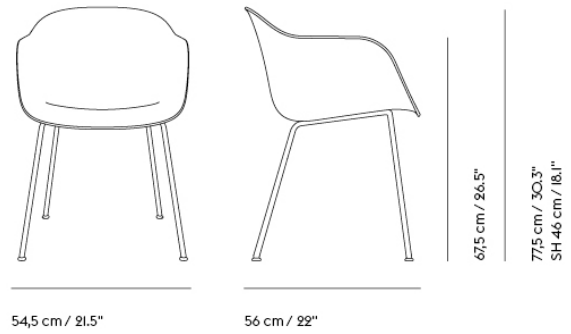

FIBER ARMCHAIR / TUBE BASE - FRONT UPHOLSTERY

Shipper Colli	1
Gross Weight (kg)	9
Net Weight (kg)	7
Base color options	Anthracite Black, Chrome, Dusty Green, Grey or White
Shell Color Options	Black, Dusty Green, Grey, Natural White or Ochre
Warranty Period	10 years

Item No.	Color	Contract Price	Lead Time
Made-To-Order			
29100	Remix - Matching Shell/Base	SEK 4.858,10	4 weeks
29101	Remix - Ochre Shell/Base	SEK 4.858,10	4 weeks
57122	Remix - Shell/Chrome Base	SEK 4.858,10	4 weeks
29116	Canvas - Matching Shell/Base	SEK 5.671,70	4 weeks
29117	Canvas - Ochre Shell/Base	SEK 5.671,70	4 weeks
57130	Canvas - Shell/Chrome Base	SEK 5.671,70	4 weeks
29114	Clara - Matching Shell/Base	SEK 5.671,70	4 weeks
29115	Clara - Ochre Shell/Base	SEK 5.671,70	4 weeks
57129	Clara - Shell/Chrome Base	SEK 5.671,70	4 weeks
59570	Fiord - Matching Shell/Base	SEK 5.671,70	4 weeks
59571	Fiord - Ochre Shell/Base	SEK 5.671,70	4 weeks
59637	Fiord - Shell/Chrome Base	SEK 5.671,70	4 weeks
55062	Hero - Matching Shell/Base	SEK 5.671,70	4 weeks
55063	Hero - Ochre Shell/Base	SEK 5.671,70	4 weeks
57135	Hero - Shell/Chrome Base	SEK 5.671,70	4 weeks
19685	Re-wool - Matching Shell/Base	SEK 5.671,70	4 weeks
19686	Re-wool - Ochre Shell/Base	SEK 5.671,70	4 weeks
19752	Re-wool - Shell/Chrome Base	SEK 5.671,70	4 weeks
19573	Sabi - Matching Shell/Base	SEK 5.671,70	4 weeks
19574	Sabi - Ochre Shell/Base	SEK 5.671,70	4 weeks
19640	Sabi - Shell/Chrome Base	SEK 5.671,70	4 weeks