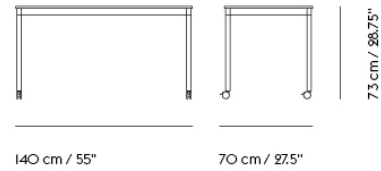

BASE TABLE / WITH CASTORS / 140 X 70 CM / 55.1 X 27.5"

Shipper Colli	2
Gross Weight (kg)	21.4
Net Weight (kg)	16.7
Base color options	Black or White
Warranty Period	10 years

Item No.	Color	Contract Price	Lead Time
Made-To-Order			
64444	Black Laminate/Plywood/Black	SEK 11.605,70	6 weeks
64564	Black Laminate/Plywood/White	SEK 11.605,70	6 weeks
64519	White Laminate/Plywood/Black	SEK 11.605,70	6 weeks
64639	White Laminate/Plywood/White	SEK 11.605,70	6 weeks
64474	Black Nanolaminate/Plywood/Black	SEK 14.185,70	6 weeks
64594	Black Nanolaminate/Plywood/White	SEK 14.185,70	6 weeks
64534	White Nanolaminate/Plywood/Black	SEK 14.185,70	6 weeks
64654	White Nanolaminate/Plywood/White	SEK 14.185,70	6 weeks
64489	Lacquered Oak Veneer/Plywood/Black	SEK 12.895,70	6 weeks
64609	Lacquered Oak Veneer/Plywood/White	SEK 12.895,70	6 weeks
64459	Black Linoleum/Plywood/Black	SEK 12.465,70	6 weeks
64579	Black Linoleum/Plywood/White	SEK 12.465,70	6 weeks