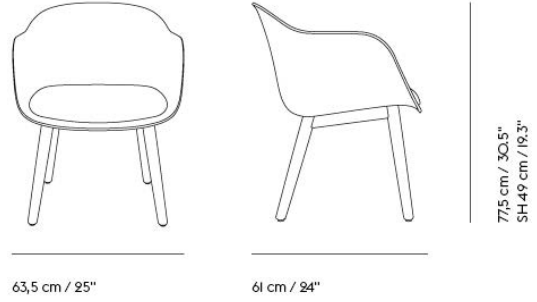

FIBER CONFERENCE ARMCHAIR WOOD BASE

Shipper Colli	1
Gross Weight (kg)	15.63
Net Weight (kg)	12.132
Base color options	Anthracite Black, Grey, Oak and Stained Dark Brown
Warranty Period	10 years

Item No.	Color	Contract Price	Lead Time
Ready-To-Ship			
59992-GREY_133	Remix I33/Grey	SEK 8.079,70	-
Made-To-Order			
59992	Remix - All Colors	SEK 8.079,70	4 weeks
59700	Canvas - All Colors	SEK 9.455,70	4 weeks
59699	Clara - All Colors	SEK 9.455,70	4 weeks
59720	Fiord - All Colors	SEK 9.455,70	4 weeks
59861	Hero - All Colors	SEK 9.455,70	4 weeks
59707	Re-wool - All Colors	SEK 9.455,70	4 weeks
59721	Sabi - All Colors	SEK 9.455,70	4 weeks
59697	Steelcut - All Colors	SEK 9.455,70	4 weeks
59698	Steelcut Trio - All Colors	SEK 9.455,70	4 weeks
59706	Balder - All Colors	SEK 10.315,70	4 weeks
13780	Beck - All Colors	SEK 10.315,70	6 weeks
59696	Clay - All Colors	SEK 10.315,70	4 weeks
59702	Divina - All Colors	SEK 10.315,70	4 weeks
59703	Divina MD - All Colors	SEK 10.315,70	4 weeks
59704	Divina Melange - All Colors	SEK 10.315,70	4 weeks
59718	Ecriture - All Colors	SEK 10.315,70	4 weeks
59701	Hallingdal - All Colors	SEK 10.315,70	4 weeks
14538	Hearth - All Colors	SEK 10.315,70	6 weeks
59722	Planum - All Colors	SEK 10.315,70	4 weeks