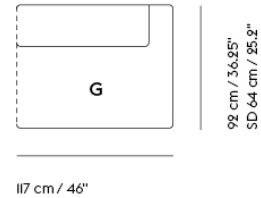

CONNECT MODULAR SOFA / RIGHT OPEN-ENDED (G)

Shipper Colli	1
Gross Weight (kg)	47
Net Weight (kg)	42
Please note	This product features an open end on the right-hand side when facing the product from the front.
Warranty Period	10 years

Item No.	Color	Contract Price	Lead Time
Ready-To-Ship			
11507-123	Remix I23 ***	SEK 14.615,70	-
Made-To-Order			
11507	Remix - All Colors	SEK 14.615,70	6 weeks
98266	Canvas - All Colors	SEK 15.905,70	6 weeks
11598	Clara - All Colors	SEK 15.905,70	6 weeks
95806	Colline - All Colors	SEK 15.905,70	6 weeks
98296	Fiord - All Colors	SEK 15.905,70	6 weeks
11587	Steelcut - All Colors	SEK 15.905,70	6 weeks
11547	Steelcut Trio - All Colors	SEK 15.905,70	6 weeks
11627	Hallingdal - All Colors	SEK 16.335,70	6 weeks
66556	Beck - All Colors	SEK 16.765,70	8 weeks
95706	Clay - All Colors	SEK 16.765,70	6 weeks
20267	Divina - All Colors	SEK 16.765,70	6 weeks
19027	Divina MD - All Colors	SEK 16.765,70	6 weeks
19047	Divina Melange - All Colors	SEK 16.765,70	6 weeks
76345	Ecriture - All Colors	SEK 16.765,70	6 weeks
66606	Hearth - All Colors	SEK 16.765,70	8 weeks
98784	Planum - All Colors	SEK 16.765,70	6 weeks
95906	Twill Weave - All Colors	SEK 16.765,70	6 weeks
76323	Vidar - All Colors	SEK 16.765,70	6 weeks