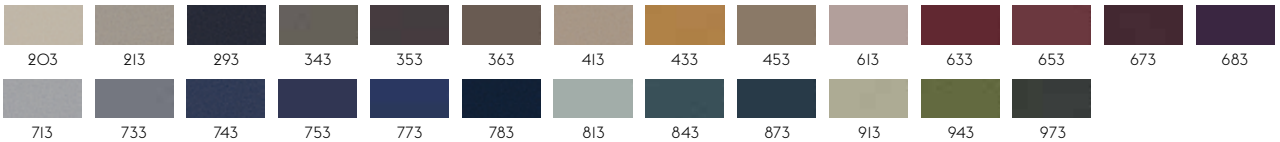

DIVINA MD BY KVADRAT

Designer: Finn Sködt.
Composition: 100% new wool.
Durability: 45,000 Martindale / Lightfastness 5-6 (ISO 1-8).
Sustainability: Complies with both EU ecolabel "The Flower" and Greenguard Gold Certification.

193