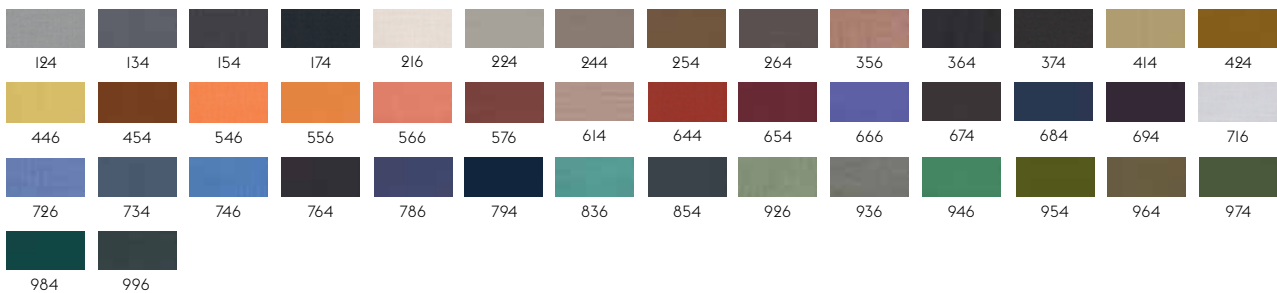

CANVAS BY KVADRAT

Designer: Giulio Ridolfo.

Composition: 90% new wool worsted, 10% nylon.

Durability: 100.000 Martindale / Lightfastness 5-7 (ISO I-8).

Sustainability: Complies with both EU ecolabel "The Flower" and Greenguard Gold Certification.

114