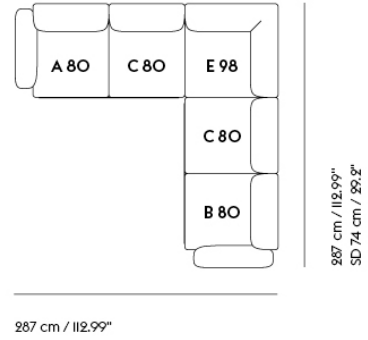

IN SITU MODULAR SOFA / CORNER - CONFIGURATION I

Shipper Colli IO
Gross Weight (kg) 249.4
Net Weight (kg) 192.2
Warranty Period IO years

Item No.	Color	Contract Price	Lead Time
Ready-To-Ship			
41921	Frame and Module - Clay I2/Black	SEK 83,845,70	-
99832	Frame and Module - Ecriture 240/Black	SEK 83,845,70	-
Extras			
83061	Leather care set for Refine Leather	SEK 172,00	-