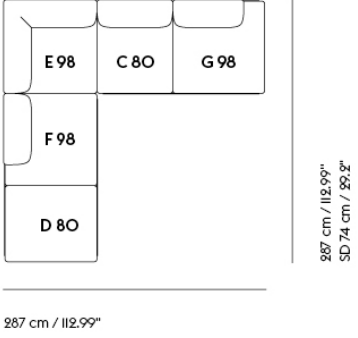

**IN SITU MODULAR SOFA / CORNER -
CONFIGURATION 5**

Shipper Colli IO
Gross Weight (kg) 221.3
Net Weight (kg) 171.7
Warranty Period IO years

Item No.	Color	Contract Price	Lead Time
Ready-To-Ship			
41925	Frame and Module - Clay I2/Black	SEK 73.955,70	-
99836	Frame and Module - Ecriture 240/Black	SEK 73.955,70	-
Extras			
83061	Leather care set for Refine Leather	SEK 172,00	-