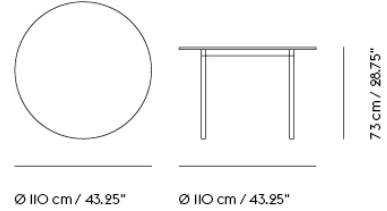

Shipper Colli	2
Gross Weight (kg)	19.1
Net Weight (kg)	14
Base color options	Black or White
Warranty Period	10 years

Item No.	Color	Contract Price	Lead Time
Ready-To-Ship			
64086	White Laminate/Plywood/Black	SEK 10.315,70	-
64085	White Laminate/Plywood/White	SEK 10.315,70	-
64090	Black Linoleum/Plywood/Black	SEK 11.605,70	-
64089	Black Linoleum/Plywood/White	SEK 11.605,70	-
Made-To-Order			
64088	Black Laminate/Plywood/Black	SEK 10.315,70	6 weeks
64087	Black Laminate/Plywood/White	SEK 10.315,70	6 weeks
64096	Black Nanolaminate/Plywood/Black	SEK 13.325,70	6 weeks
64095	Black Nanolaminate/Plywood/White	SEK 13.325,70	6 weeks
64094	White Nanolaminate/Plywood/Black	SEK 13.325,70	6 weeks
64093	White Nanolaminate/Plywood/White	SEK 13.325,70	6 weeks
64797	Lacquered Oak Veneer/Plywood/Black	SEK 11.605,70	6 weeks
64796	Lacquered Oak Veneer/Plywood/White	SEK 11.605,70	6 weeks
Extras			
70721	Adjustable Feet for Base Table - Set of 4		-