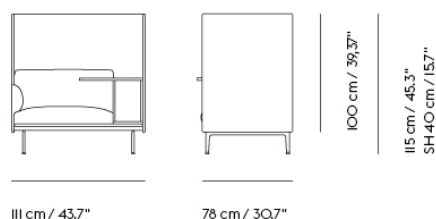

OUTLINE HIGHBACK WORK 100 / RIGHT - BLACK BASE

Shipper Colli	1
Gross Weight (kg)	83
Net Weight (kg)	74
Please note	That this product features a table on the right-hand side when facing the product from the front.
Warranty Period	5 years

Item No.	Color	Contract Price	Lead Time
Made-To-Order			
28616	Remix - All Colors	SEK 38.265,70	6 weeks
28620	Canvas - All Colors	SEK 42.135,70	6 weeks
28618	Clara - All Colors	SEK 42.135,70	6 weeks
91347	Colline - All Colors	SEK 42.135,70	6 weeks
28604	Fiord - All Colors	SEK 42.135,70	6 weeks
28610	Steelcut - All Colors	SEK 42.135,70	6 weeks
28608	Steelcut Trio - All Colors	SEK 42.135,70	6 weeks
28612	Hallingdal - All Colors	SEK 45.145,70	6 weeks
28642	Balder - All Colors	SEK 46.435,70	6 weeks
85693	Beck - All Colors	SEK 46.435,70	8 weeks
68357	Clay - All Colors	SEK 46.435,70	6 weeks
28622	Divina - All Colors	SEK 46.435,70	6 weeks
28624	Divina MD - All Colors	SEK 46.435,70	6 weeks
28626	Divina Melange - All Colors	SEK 46.435,70	6 weeks
76209	Ecriture - All Colors	SEK 46.435,70	6 weeks
97525	Hearth - All Colors	SEK 46.435,70	8 weeks
91478	Planum - All Colors	SEK 46.435,70	6 weeks
28644	Twill Weave - All Colors	SEK 46.435,70	6 weeks
28640	Vidar - All Colors	SEK 46.435,70	6 weeks

Extras

83061	Leather care set for Refine Leather	SEK 172,00	-