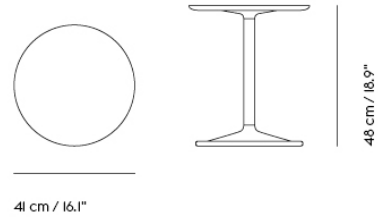

**SOFT SIDE TABLE / Ø 41 H: 48 CM / Ø 16.1"
H: 18.9"**

Shipper Colli	2
Gross Weight (kg)	8.873
Net Weight (kg)	7.158
Warranty period	10 years

Item No.	Color	Contract Price	Lead Time
Ready-To-Ship			
10788	Beige Green Laminate/Beige Green	SEK 3.482,10	-
13952	Dusty Green Laminate/Dusty Green ***	SEK 3.482,10	-
13953	Orange Laminate/Orange	SEK 3.482,10	-
13950	Black Nanolaminate/Black	SEK 3.482,10	-
10784	Grey Linoleum/Grey	SEK 3.482,10	-
13955	Oiled Smoked Oak/Black	SEK 4.037,70	-
10778	Solid Oak/Grey	SEK 4.037,70	-