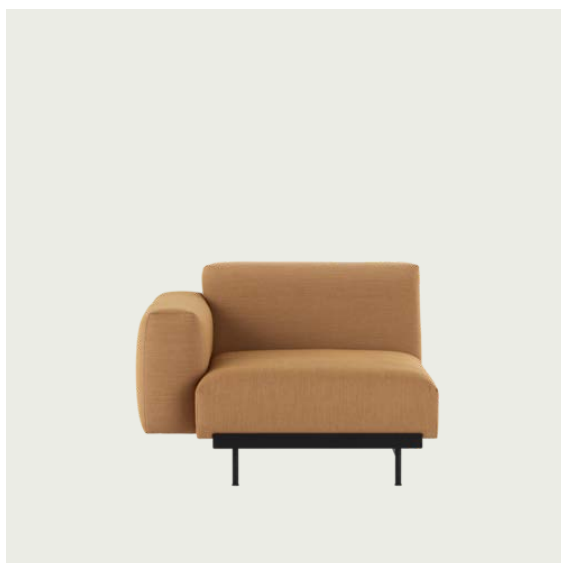

IN SITU MODULAR SOFA / LEFT ARMREST MODULE (A80)

Shipper Colli	1
Gross Weight (kg)	42.7
Net Weight (kg)	31.25
Please note	This product features an armrest on the left-hand side when facing the product from the front.
Please note	This variant is a Seating Module only and does not include a Frame Section.
Warranty Period	10 years

Item No.	Color	Contract Price	Lead Time
Ready-To-Ship			
41120-12	Clay 12	SEK 16.335,70	-
98862-240	Ecriture 240	SEK 16.335,70	-
Made-To-Order			
99033	Remix - All Colors	SEK 14.185,70	6 weeks
95550	Colline - All Colors	SEK 15.045,70	6 weeks
41138	Fiord - All Colors	SEK 15.045,70	6 weeks
95500	Re-wool - All Colors	SEK 15.045,70	6 weeks
98800	Sabi - All Colors	SEK 15.045,70	6 weeks
41147	Hallingdal - All Colors	SEK 15.905,70	6 weeks
99296	Beck - All Colors	SEK 16.335,70	8 weeks
41120	Clay - All Colors	SEK 16.335,70	6 weeks
41156	Divina - All Colors	SEK 16.335,70	6 weeks
41165	Divina MD - All Colors	SEK 16.335,70	6 weeks
41174	Divina Melange - All Colors	SEK 16.335,70	6 weeks
98862	Ecriture - All Colors	SEK 16.335,70	6 weeks
99230	Hearth - All Colors	SEK 16.335,70	8 weeks
76403	Planum - All Colors	SEK 16.335,70	6 weeks
95600	Twill Weave - All Colors	SEK 16.335,70	6 weeks
41183	Vidar - All Colors	SEK 16.335,70	6 weeks