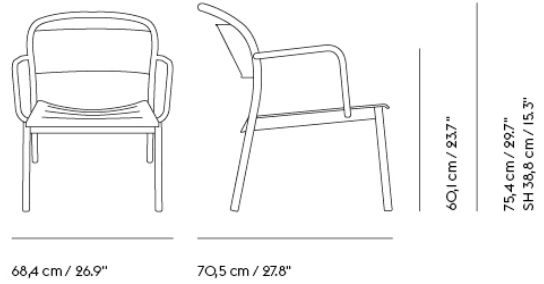

Shipper Colli	1
Gross Weight (kg)	16.35
Net Weight (kg)	13.2
Stacking Information	Linear Steel Lounge Chair stacks up to 4 chairs on the floor.
Warranty Period	10 years

Item No.	Color	Contract Price	Lead Time
Ready-To-Ship			
31312	Anthracite Black	SEK 6.015,70	-
31315	Burnt Orange	SEK 6.015,70	-
31314	Dark Green	SEK 6.015,70	-
31313	Grey	SEK 6.015,70	-
31316	Pale Blue	SEK 6.015,70	-
Extras			
31605	Lounge Chair Seat Pad - Twitell - Dark Grey	SEK 571,90	-
31604	Lounge Chair Seat Pad - Twitell - Light Grey	SEK 571,90	-