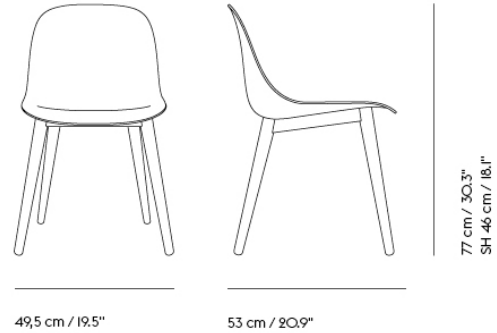

Shipper Colli	1
Gross Weight (kg)	9
Net Weight (kg)	6
Base color options	Anthracite Black, Dusty Green, Grey, Oak or Stained Dark Brown
Warranty Period	10 years

Item No.	Color	Contract Price	Lead Time
Ready-To-Ship			
58952	Black/Anthracite Black (Recycled Plastic)	SEK 3.138,10	-
58963	Black/Stained Dark Brown (Recycled Plastic) ***	SEK 3.138,10	-
58954	Dusty Green/Dusty Green (Recycled Plastic)	SEK 3.138,10	-
58953	Grey/Grey (Recycled Plastic)	SEK 3.138,10	-
58956	Natural White/Oak (Recycled Plastic)	SEK 3.138,10	-
58955	Ochre/Oak (Recycled Plastic)	SEK 3.138,10	-
Made-To-Order			
59047	Dusty Green/Stained Dark Brown (Recycled Plastic)	SEK 3.138,10	3 weeks
59046	Grey/Stained Dark Brown (Recycled Plastic)	SEK 3.138,10	3 weeks
59049	Natural White/Stained Dark Brown (Recycled Plastic)	SEK 3.138,10	3 weeks
59048	Ochre/Stained Dark Brown (Recycled Plastic)	SEK 3.138,10	3 weeks
50539	Remix - All Colors	SEK 5.116,10	4 weeks
50547	Canvas - All Colors	SEK 5.890,10	4 weeks
50546	Clara - All Colors	SEK 5.890,10	4 weeks
59581	Fiord - All Colors	SEK 5.890,10	4 weeks
55098	Hero - All Colors	SEK 5.890,10	4 weeks
19696	Re-wool - All Colors	SEK 5.890,10	4 weeks
19584	Sabi - All Colors	SEK 5.890,10	4 weeks
50540	Steelcut - All Colors	SEK 5.890,10	4 weeks