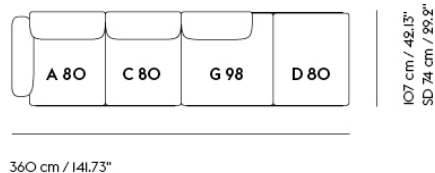

IN SITU MODULAR SOFA / 4-SEATER - CONFIGURATION 3

Shipper Colli	7
Gross Weight (kg)	174.2
Net Weight (kg)	131.15
Warranty Period	10 years

Item No.	Color	Contract Price	Lead Time
Ready-To-Ship			
41918	Frame and Module - Clay 12/Black	SEK 56,325,70	-
99829	Frame and Module - Ecriture 240/Black	SEK 56,325,70	-
Extras			
83061	Leather care set for Refine Leather	SEK 172,00	-