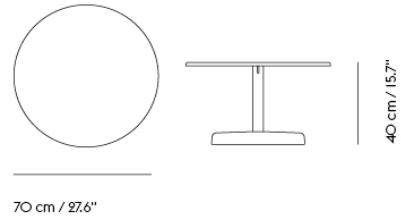

**LINEAR STEEL COFFEE TABLE / Ø 70 H:
40 CM / 27.5 H: 15.5"**

Shipper Colli 3
Net Weight (kg) 23
Warranty period 10 years

Item No.	Color	Contract Price	Lead Time
Ready-To-Ship			
31322	Anthracite Black	SEK 5.202,10	-
31325	Burnt Orange	SEK 5.202,10	-
31324	Dark Green	SEK 5.202,10	-
31323	Grey	SEK 5.202,10	-
31326	Pale Blue	SEK 5.202,10	-