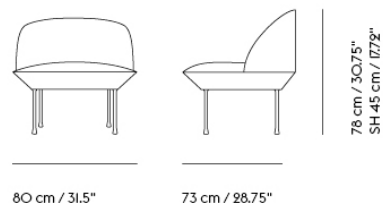

Shipper Colli	1
Gross Weight (kg)	23
Net Weight (kg)	20
Base color options	Black, Chrome, Dark Grey or Grey
Warranty Period	10 years

Item No.	Color	Contract Price	Lead Time
Made-To-Order			
15044	Canvas - All Colors	SEK 15.905,70	4 weeks
15040	Clara - All Colors	SEK 15.905,70	4 weeks
30156	Colline - All Colors	SEK 15.905,70	4 weeks
14841	Fiord - All Colors	SEK 15.905,70	4 weeks
19515	Re-wool - All Colors	SEK 15.905,70	4 weeks
19495	Sabi - All Colors	SEK 15.905,70	4 weeks
15041	Steelcut - All Colors	SEK 15.905,70	4 weeks
15043	Steelcut Trio - All Colors	SEK 15.905,70	4 weeks
15042	Hallingdal - All Colors	SEK 18.055,70	4 weeks
16693	Beck - All Colors	SEK 19.345,70	6 weeks
14644	Clay - All Colors	SEK 19.345,70	4 weeks
15047	Divina - All Colors	SEK 19.345,70	4 weeks
15048	Divina MD - All Colors	SEK 19.345,70	4 weeks
15049	Divina Melange - All Colors	SEK 19.345,70	4 weeks
59874	Ecriture - All Colors	SEK 19.345,70	4 weeks
16713	Hearth - All Colors	SEK 19.345,70	6 weeks
19535	Planum - All Colors	SEK 19.345,70	4 weeks
15050	Twill Weave - All Colors	SEK 19.345,70	4 weeks
30135	Vidar - All Colors	SEK 19.345,70	4 weeks

Extras

83061	Leather care set for Refine Leather	SEK 172,00	-