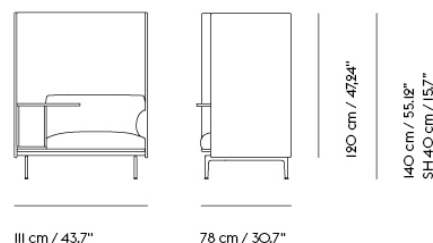

OUTLINE HIGHBACK WORK 120 / LEFT - BLACK BASE

Shipper Colli	1
Gross Weight (kg)	38
Net Weight (kg)	28
Please note	That this product features a table on the left-hand side when facing the product from the front.
Warranty Period	5 years

Item No.	Color	Contract Price	Lead Time
Made-To-Order			
75338	Remix - All Colors	SEK 39.985,70	6 weeks
75418	Canvas - All Colors	SEK 42.135,70	6 weeks
75378	Clara - All Colors	SEK 42.135,70	6 weeks
75756	Colline - All Colors	SEK 42.135,70	6 weeks
75098	Fiord - All Colors	SEK 42.135,70	6 weeks
75218	Steelcut - All Colors	SEK 42.135,70	6 weeks
75178	Steelcut Trio - All Colors	SEK 42.135,70	6 weeks
75258	Hallingdal - All Colors	SEK 46.005,70	6 weeks
75018	Balder - All Colors	SEK 46.865,70	6 weeks
85602	Beck - All Colors	SEK 46.865,70	8 weeks
75698	Clay - All Colors	SEK 46.865,70	6 weeks
75458	Divina - All Colors	SEK 46.865,70	6 weeks
75498	Divina MD - All Colors	SEK 46.865,70	6 weeks
75538	Divina Melange - All Colors	SEK 46.865,70	6 weeks
76110	Ecriture - All Colors	SEK 46.865,70	6 weeks
97614	Hearth - All Colors	SEK 46.865,70	8 weeks
75776	Planum - All Colors	SEK 46.865,70	6 weeks
75058	Twill Weave - All Colors	SEK 46.865,70	6 weeks
75658	Vidar - All Colors	SEK 46.865,70	6 weeks

Extras

83061	Leather care set for Refine Leather	SEK 172,00	-