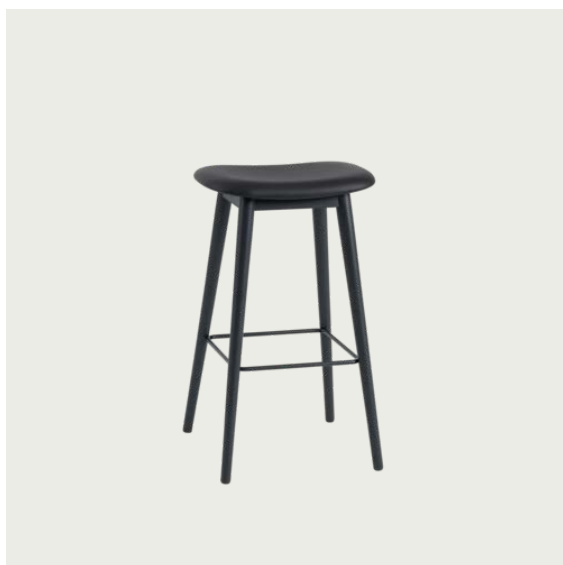

FIBER BAR STOOL / WOOD BASE - 75 CM / 29.5"

Shipper Colli	1
Gross Weight (kg)	7
Net Weight (kg)	5
Base color options	Anthracite Black, Dusty Green, Grey, Oak or Stained Dark Brown
Warranty Period	10 years