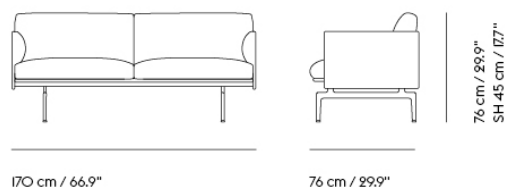

OUTLINE STUDIO SOFA / 170 CM / 66.9" - BLACK BASE - SH: 45 CM / 17.7"

Shipper Colli	1
Gross Weight (kg)	64
Net Weight (kg)	50
Warranty Period	10 years

Item No.	Color	Contract Price	Lead Time
Made-To-Order			
73613	Remix - All Colors	SEK 26.225,70	6 weeks
73615	Canvas - All Colors	SEK 30.095,70	6 weeks
73614	Clara - All Colors	SEK 30.095,70	6 weeks
91428	Colline - All Colors	SEK 30.095,70	6 weeks
73607	Fiord - All Colors	SEK 30.095,70	6 weeks
73610	Steelcut - All Colors	SEK 30.095,70	6 weeks
73609	Steelcut Trio - All Colors	SEK 30.095,70	6 weeks
73611	Hallingdal - All Colors	SEK 32.675,70	6 weeks
73626	Balder - All Colors	SEK 34.395,70	6 weeks
85772	Beck - All Colors	SEK 34.395,70	8 weeks
68372	Clay - All Colors	SEK 34.395,70	6 weeks
73616	Divina - All Colors	SEK 34.395,70	6 weeks
73617	Divina MD - All Colors	SEK 34.395,70	6 weeks
73618	Divina Melange - All Colors	SEK 34.395,70	6 weeks
76290	Ecriture - All Colors	SEK 34.395,70	6 weeks
97602	Hearth - All Colors	SEK 34.395,70	8 weeks
91559	Planum - All Colors	SEK 34.395,70	6 weeks
73627	Twill Weave - All Colors	SEK 34.395,70	6 weeks
73625	Vidar - All Colors	SEK 34.395,70	6 weeks
Extras			
83061	Leather care set for Refine Leather	SEK 172,00	-