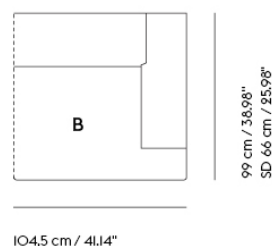

CONNECT SOFT MODULAR SOFA / RIGHT ARMREST (B)

Shipper Colli	1
Gross Weight (kg)	50
Net Weight (kg)	38.3
Please note	This product features an armrest on the right-hand side when facing the product from the front
Warranty Period	10 years

Item No.	Color	Contract Price	Lead Time
Ready-To-Ship			
94510-128	Re-wool I28	SEK 17.625,70	-
94618-12	Clay I2	SEK 18.485,70	-
Made-To-Order			
94519	Remix - All Colors	SEK 14.615,70	6 weeks
94564	Canvas - All Colors	SEK 17.625,70	6 weeks
94573	Clara - All Colors	SEK 17.625,70	6 weeks
94537	Fiord - All Colors	SEK 17.625,70	6 weeks
94510	Re-wool - All Colors	SEK 17.625,70	6 weeks
98823	Sabi - All Colors	SEK 17.625,70	6 weeks
94546	Steelcut - All Colors	SEK 17.625,70	6 weeks
94555	Steelcut Trio - All Colors	SEK 17.625,70	6 weeks
94582	Hallingdal - All Colors	SEK 18.055,70	6 weeks
94501	Balder - All Colors	SEK 18.485,70	6 weeks
99441	Beck - All Colors	SEK 18.485,70	8 weeks
94618	Clay - All Colors	SEK 18.485,70	6 weeks
94591	Divina - All Colors	SEK 18.485,70	6 weeks
94600	Divina MD - All Colors	SEK 18.485,70	6 weeks
94609	Divina Melange - All Colors	SEK 18.485,70	6 weeks
98843	Ecriture - All Colors	SEK 18.485,70	6 weeks
66701	Hearth - All Colors	SEK 18.485,70	8 weeks
76415	Planum - All Colors	SEK 18.485,70	6 weeks