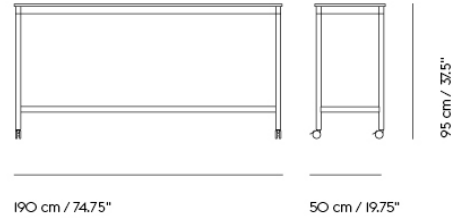

BASE HIGH TABLE / WITH CASTORS / 190 X 50 H: 95 CM / 74.8 X 19.7 H: 37.4"

Shipper Colli	2
Gross Weight (kg)	38
Net Weight (kg)	33.2
Base color options	Black or White
Warranty Period	10 years

Item No.	Color	Contract Price	Lead Time
Made-To-Order			
64313	Black Laminate/Plywood/Black	SEK 18.485,70	8 weeks
64377	Black Laminate/Plywood/White	SEK 18.485,70	8 weeks
64353	White Laminate/Plywood/Black	SEK 18.485,70	8 weeks
64416	White Laminate/Plywood/White	SEK 18.485,70	8 weeks
64329	Black Nanolaminate/Plywood/Black	SEK 24.505,70	8 weeks
64393	Black Nanolaminate/Plywood/White	SEK 24.505,70	8 weeks
64361	White Nanolaminate/Plywood/Black	SEK 24.505,70	8 weeks
64425	White Nanolaminate/Plywood/White	SEK 24.505,70	8 weeks
64337	Lacquered Oak Veneer/Plywood/Black	SEK 22.785,70	8 weeks
64401	Lacquered Oak Veneer/Plywood/White	SEK 22.785,70	8 weeks
64322	Black Linoleum/Plywood/Black	SEK 20.205,70	8 weeks
64386	Black Linoleum/Plywood/White	SEK 20.205,70	8 weeks