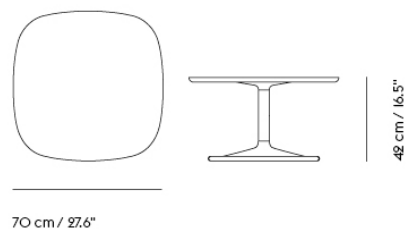

SOFT COFFEE TABLE / 70 X 70 H: 42 CM / 27.6 X 27.6 H: 16.5"

Shipper Colli	3
Gross Weight (kg)	21.823
Net Weight (kg)	17.417
Warranty period	5 years

Item No.	Color	Contract Price	Lead Time
Ready-To-Ship			
10771	Beige Green Laminate/Beige Green	SEK 7.735,70	-
10769	Black Nanolaminate/Black	SEK 8.212,10	-
10770	Grey Linoleum/Grey	SEK 7.735,70	-
10774	Dark Oiled Oak/Black	SEK 8.556,10	-
10772	Solid Oak/Grey	SEK 8.556,10	-