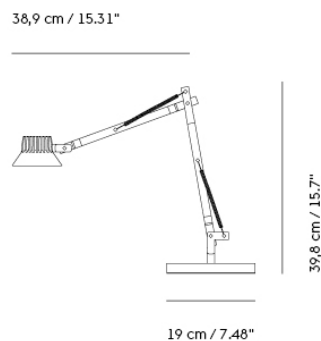

- Shipper Colli 2
- Gross Weight (kg) 5.59
- Net Weight (kg) 4.52
- Bulb included Dimmable, integrated, and non-user replaceable LED
- Warranty period 5 years

Item No.	Color	Contract Price	Lead Time
Ready-To-Ship			
14380	Black	SEK 4.295,70	-
14392	Brown Green	SEK 4.295,70	-