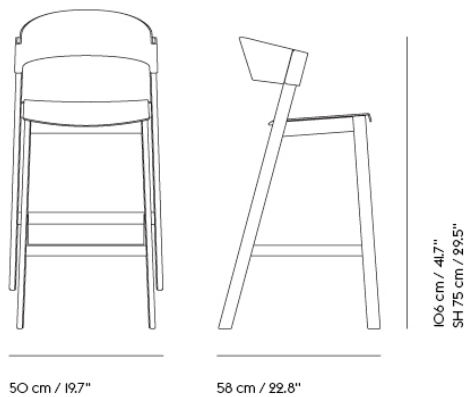

COVER BAR STOOL / WITH STEEL FOOT PROTECT - 75 CM / 29.5"

Shipper Colli	1
Gross Weight (kg)	9.38
Net Weight (kg)	6.48
Base color options	Black, Dark Beige, Green, Oak or Stained Dark Brown
Warranty Period	10 Years