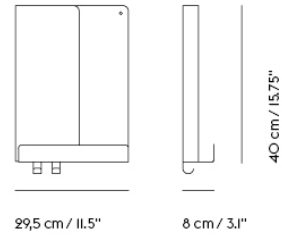

FOLDED SHELVES / 29,5 X 40 CM / 11.5 X 15.75"

Shipper Colli	1
Gross Weight (kg)	3.5
Net Weight (kg)	2.8
Warranty Period	5 years

Item No.	Color	Contract Price	Lead Time
Ready-To-Ship			
24023	Black	SEK 902,10	-
24039	Blue-Grey	SEK 902,10	-
24035	Burnt Orange	SEK 902,10	-
24063	Deep Red	SEK 902,10	-
24027	Grey	SEK 902,10	-
24031	Olive	SEK 902,10	-