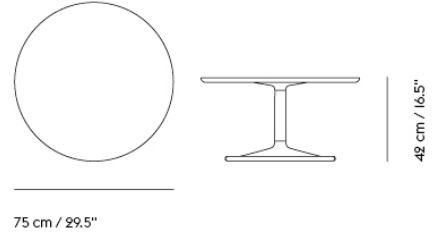

SOFT COFFEE TABLE / Ø 75 H: 42 CM / Ø 27.6 H: 16.5"

Shipper Colli 3
Gross Weight (kg) 20.923
Net Weight (kg) 16.517
Warranty period 10 years

Item No.	Color	Contract Price	Lead Time
Ready-To-Ship			
10761	Beige Green Laminate/Beige Green	SEK 7.735,70	-
10759	Black Nanolaminate/Black	SEK 8.212,10	-
10760	Grey Linoleum/Grey	SEK 7.735,70	-
10763	Dark Oiled Oak/Black	SEK 8.556,10	-
10762	Solid Oak/Grey	SEK 8.556,10	-