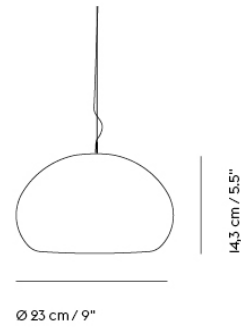

Shipper Colli 1
Gross Weight (kg) 1.55
Net Weight (kg) 0.85
Bulb included Yes
Warranty Period 5 years

Item No.	Color	Contract Price	Lead Time
Ready-To-Ship			
15400	Opal White - Small	SEK 1.848,10	-
Extras			
15804	Fluid / Rime Ø12+Ø18+Ø25 Cord - White (per linear meter)	SEK 59,30	-
21100	Dimmable Bulb for Fluid Small and Grain Pendant Lamp	SEK 193,50	-
24052	Ceiling Cap for wire suspension lamps - White	SEK 262,30	-