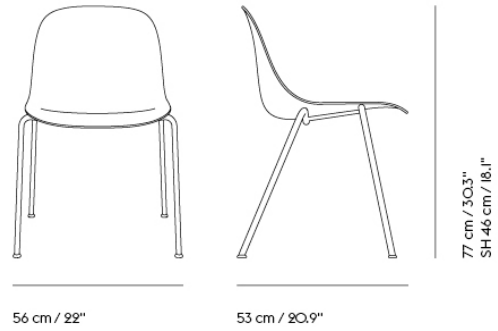

FIBER SIDE CHAIR A-BASE W. LINKING DEVICE AND FELT GLIDES

Shipper Colli	1
Gross Weight (kg)	10,3
Net Weight (kg)	7,4
Base color options	Chrome
Stacking	Up to 15 shell or 10 upholstered chairs can be stacked together
Warranty Period	10 years

Item No.	Color	Contract Price	Lead Time
Made-To-Order			
59026	Black/Chrome (Recycled Plastic)	SEK 2.536,10	3 weeks
59028	Dusty Green/Chrome (Recycled Plastic)	SEK 2.536,10	3 weeks
59027	Grey/Chrome (Recycled Plastic)	SEK 2.536,10	3 weeks
59030	Natural White/Chrome (Recycled Plastic)	SEK 2.536,10	3 weeks
59029	Ochre/Chrome (Recycled Plastic)	SEK 2.536,10	3 weeks
25381	Remix - All Colors	SEK 4.639,70	4 weeks
25389	Canvas - All Colors	SEK 5.460,10	4 weeks
25388	Clara - All Colors	SEK 5.460,10	4 weeks
59642	Fiord - All Colors	SEK 5.460,10	4 weeks
55049	Hero - All Colors	SEK 5.460,10	4 weeks
19757	Re-wool - All Colors	SEK 5.460,10	4 weeks
19645	Sabi - All Colors	SEK 5.460,10	4 weeks
25384	Steelcut - All Colors	SEK 5.460,10	4 weeks
25385	Steelcut Trio - All Colors	SEK 5.460,10	4 weeks
25386	Hallingdal - All Colors	SEK 6.148,10	4 weeks
55166	Balder - All Colors	SEK 6.234,10	4 weeks
13765	Beck - All Colors	SEK 6.234,10	6 weeks
25387	Divina - All Colors	SEK 6.234,10	4 weeks
25390	Divina MD - All Colors	SEK 6.234,10	4 weeks
25391	Divina Melange - All Colors	SEK 6.234,10	4 weeks
59427	Ecriture - All Colors	SEK 6.234,10	4 weeks