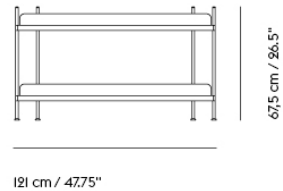

COMPILE SHELVING SYSTEM / CONFIGURATION I

Shipper Colli	3
Gross Weight (kg)	22.74
Net Weight (kg)	18.27
Warranty Period	10 years

Item No.	Color	Contract Price	Lead Time
Ready-To-Ship			
50051	Black	SEK 5.546,10	-
50052	Grey	SEK 5.546,10	-
50053	White	SEK 5.546,10	-