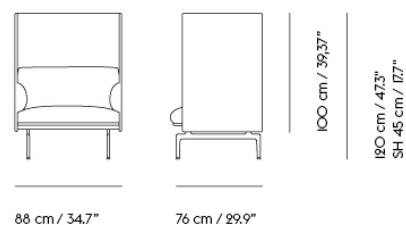

OUTLINE HIGHBACK SOFA 100 / 1-SEATER - POLISHED ALUMINUM BASE - SH: 45 CM / 17.7"

Shipper Colli	1
Gross Weight (kg)	63
Net Weight (kg)	54
Additional Information	Please note that the highback height for this product is 100 cm / 39.4"
Warranty Period	10 years

Item No.	Color	Contract Price	Lead Time
Made-To-Order			
73745	Remix - All Colors	SEK 27,945,70	6 weeks
73747	Canvas - All Colors	SEK 31,815,70	6 weeks
73746	Clara - All Colors	SEK 31,815,70	6 weeks
91434	Colline - All Colors	SEK 31,815,70	6 weeks
73739	Fiord - All Colors	SEK 31,815,70	6 weeks
73742	Steelcut - All Colors	SEK 31,815,70	6 weeks
73741	Steelcut Trio - All Colors	SEK 31,815,70	6 weeks
73743	Hallingdal - All Colors	SEK 34,395,70	6 weeks
73758	Balder - All Colors	SEK 36,115,70	6 weeks
85778	Beck - All Colors	SEK 36,115,70	8 weeks
68348	Clay - All Colors	SEK 36,115,70	6 weeks
73748	Divina - All Colors	SEK 36,115,70	6 weeks
73749	Divina MD - All Colors	SEK 36,115,70	6 weeks
73750	Divina Melange - All Colors	SEK 36,115,70	6 weeks
76296	Ecriture - All Colors	SEK 36,115,70	6 weeks
97608	Hearth - All Colors	SEK 36,115,70	8 weeks
91565	Planum - All Colors	SEK 36,115,70	6 weeks
73759	Twill Weave - All Colors	SEK 36,115,70	6 weeks
73757	Vidar - All Colors	SEK 36,115,70	6 weeks

Extras

83061	Leather care set for Refine Leather	SEK 172,00	-