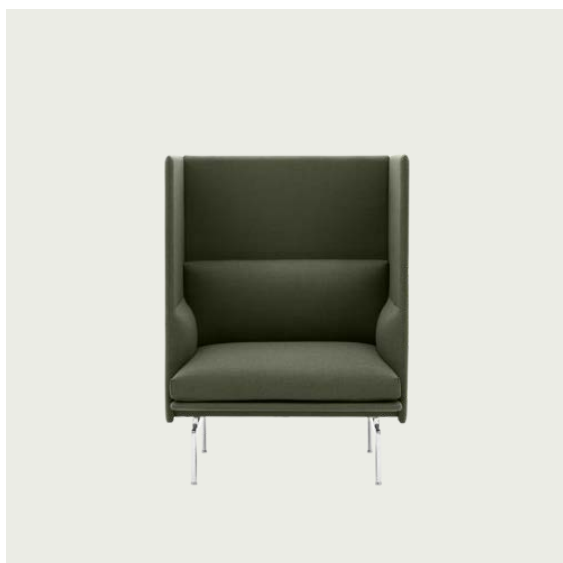

COM/COL & Specials

69435	COM - Textile	SEK 31.815,70	6-12 weeks
69439	COM - Imitation Leather	SEK 34.395,70	6-12 weeks
69438	COM - Leather	SEK 48.155,70	6-12 weeks

OUTLINE HIGHBACK SOFA 100 / 1-SEATER - POLISHED ALUMINUM BASE - SH: 45 CM / 17.7"