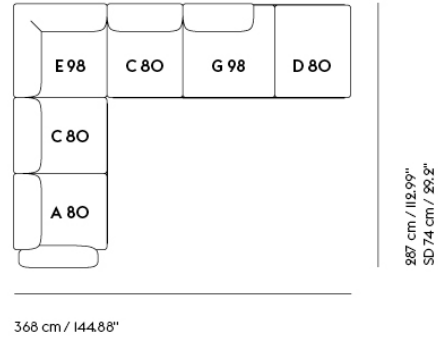

IN SITU MODULAR SOFA / CORNER - CONFIGURATION 7

Shipper Colli	11
Gross Weight (kg)	270.5
Net Weight (kg)	205.96
Warranty Period	10 years

Item No.	Color	Contract Price	Lead Time
Ready-To-Ship			
41927	Frame and Module - Clay 12/Black	SEK 90.295,70	-
99838	Frame and Module - Ecriture 240/Black	SEK 90.295,70	-
Extras			
83061	Leather care set for Refine Leather	SEK 172,00	-