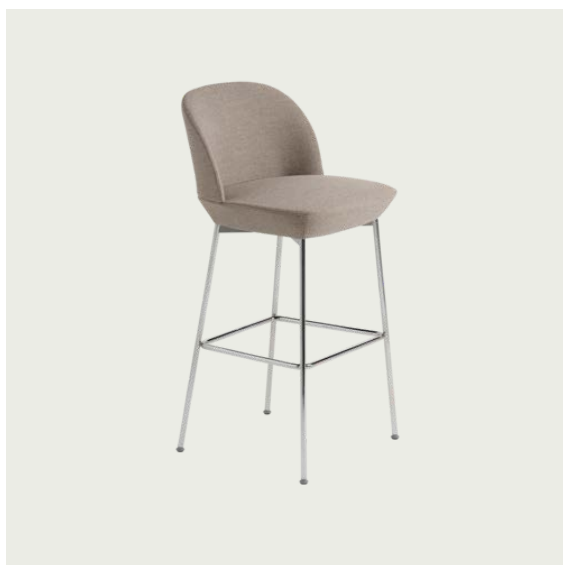

Shipper Colli	I
Gross Weight (kg)	11
Net Weight (kg)	8.2
Base color options	Chrome or Anthracite Black
Warranty Period	10 years

Item No.	Color	Contract Price	Lead Time
Made-To-Order			
14707	Clara - All Colors	SEK 7.305,70	4 weeks
30148	Colline - All Colors	SEK 7.305,70	4 weeks
14706	Fiord - All Colors	SEK 7.305,70	4 weeks
19509	Re-wool - All Colors	SEK 7.305,70	4 weeks
19489	Sabi - All Colors	SEK 7.305,70	4 weeks
14701	Steelcut - All Colors	SEK 7.305,70	4 weeks
14702	Steelcut Trio - All Colors	SEK 7.305,70	4 weeks
14703	Hallingdal - All Colors	SEK 7.993,70	4 weeks
14713	Still - All Colors	SEK 7.993,70	4 weeks
16685	Beck - All Colors	SEK 8.079,70	6 weeks
14636	Clay - All Colors	SEK 8.079,70	4 weeks
14704	Divina - All Colors	SEK 8.079,70	4 weeks
14709	Divina MD - All Colors	SEK 8.079,70	4 weeks
14710	Divina Melange - All Colors	SEK 8.079,70	4 weeks
59866	Ecriture - All Colors	SEK 8.079,70	4 weeks
16705	Hearth - All Colors	SEK 8.079,70	6 weeks
19529	Planum - All Colors	SEK 8.079,70	4 weeks
14719	Twill Weave - All Colors	SEK 8.079,70	4 weeks
14721	Vidar - All Colors	SEK 8.079,70	4 weeks

Extras