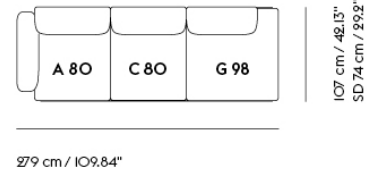

IN SITU MODULAR SOFA / 3-SEATER - CONFIGURATION 3

Shipper Colli	4
Gross Weight (kg)	140.5
Net Weight (kg)	106.13
Warranty Period	10 years

Item No.	Color	Contract Price	Lead Time
Ready-To-Ship			
41909	Frame and Module - Clay 12/Black	SEK 46.865,70	-
99820	Frame and Module - Ecriture 240/Black	SEK 46.865,70	-
Extras			
83061	Leather care set for Refine Leather	SEK 172,00	-