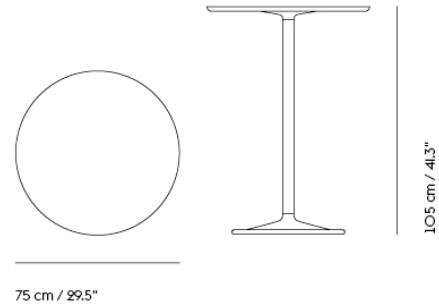

SOFT CAFÉ TABLE / Ø 75 H: 105 CM / Ø 27.6" H: 41.3"

Shipper Colli	3
Gross Weight (kg)	21.877
Net Weight (kg)	17.391
Warranty period	5 years

Item No.	Color	Contract Price	Lead Time
Ready-To-Ship			
14121	Beige Green Laminate/Beige Green	SEK 8.556,10	-
14119	Black Nanolaminate/Black	SEK 9.025,70	-
14120	Grey Linoleum/Grey	SEK 8.556,10	-
14123	Dark Oiled Oak/Black	SEK 9.455,70	-
14122	Solid Oak/Grey	SEK 9.455,70	-