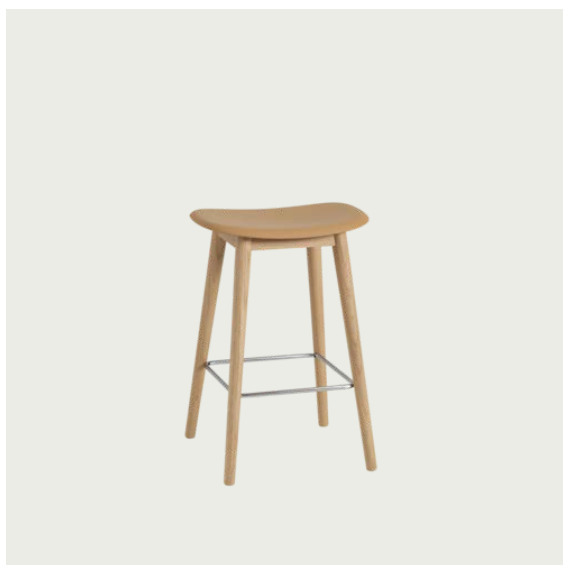

FIBER COUNTER STOOL / WOOD BASE - 65 CM / 25.6"

Shipper Colli	1
Gross Weight (kg)	7
Net Weight (kg)	4
Base color options	Anthracite Black, Dusty Green, Grey, Oak or Stained Dark Brown
Warranty Period	10 years

Item No.	Color	Contract Price	Lead Time
Ready-To-Ship			
58911	Black/Anthracite Black (Recycled Plastic)	SEK 3.482,10	-
58912	Grey/Grey (Recycled Plastic)	SEK 3.482,10	-
58913	Natural White/Oak (Recycled Plastic)	SEK 3.482,10	-
Made-To-Order			
58964	Black/Stained Dark Brown (Recycled Plastic)	SEK 3.482,10	-
59085	Dusty Green/Dusty Green (Recycled Plastic)	SEK 3.482,10	3 weeks
59086	Dusty Green/Stained Dark Brown (Recycled Plastic)	SEK 3.482,10	3 weeks
59087	Grey/Stained Dark Brown (Recycled Plastic)	SEK 3.482,10	3 weeks
59088	Natural White/Stained Dark Brown (Recycled Plastic)	SEK 3.482,10	3 weeks
59089	Ochre/Oak (Recycled Plastic)	SEK 3.482,10	3 weeks
23630	Remix - All Colors	SEK 5.671,70	4 weeks
23638	Canvas - All Colors	SEK 6.015,70	4 weeks
23637	Clara - All Colors	SEK 6.015,70	4 weeks
59560	Fiord - All Colors	SEK 6.015,70	4 weeks
55026	Hero - All Colors	SEK 6.015,70	4 weeks
19673	Re-wool - All Colors	SEK 6.015,70	4 weeks
19561	Sabi - All Colors	SEK 6.015,70	4 weeks
23631	Steelcut - All Colors	SEK 6.015,70	4 weeks
23632	Steelcut Trio - All Colors	SEK 6.015,70	4 weeks