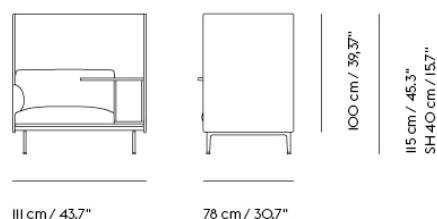

OUTLINE HIGHBACK WORK 100 / RIGHT - POLISHED ALUMINUM BASE

Shipper Colli	1
Gross Weight (kg)	83
Net Weight (kg)	74
Please note	That this product features a table on the right-hand side when facing the product from the front.
Warranty Period	5 years

Item No.	Color	Contract Price	Lead Time
Made-To-Order			
68016	Remix - All Colors	SEK 39,985,70	6 weeks
68020	Canvas - All Colors	SEK 43,860,00	6 weeks
68018	Clara - All Colors	SEK 43,860,00	6 weeks
91379	Colline - All Colors	SEK 43,860,00	6 weeks
68004	Fiord - All Colors	SEK 43,860,00	6 weeks
68010	Steelcut - All Colors	SEK 43,860,00	6 weeks
68008	Steelcut Trio - All Colors	SEK 43,860,00	6 weeks
68012	Hallingdal - All Colors	SEK 46,865,70	6 weeks
68201	Balder - All Colors	SEK 48,155,70	6 weeks
85725	Beck - All Colors	SEK 48,155,70	8 weeks
68309	Clay - All Colors	SEK 48,155,70	6 weeks
68022	Divina - All Colors	SEK 48,155,70	6 weeks
68024	Divina MD - All Colors	SEK 48,155,70	6 weeks
68026	Divina Melange - All Colors	SEK 48,155,70	6 weeks
76241	Ecriture - All Colors	SEK 48,155,70	6 weeks
97553	Hearth - All Colors	SEK 48,155,70	8 weeks
91510	Planum - All Colors	SEK 48,155,70	6 weeks
68203	Twill Weave - All Colors	SEK 48,155,70	6 weeks
68040	Vidar - All Colors	SEK 48,155,70	6 weeks

Extras

83061	Leather care set for Refine Leather	SEK 172,00	-