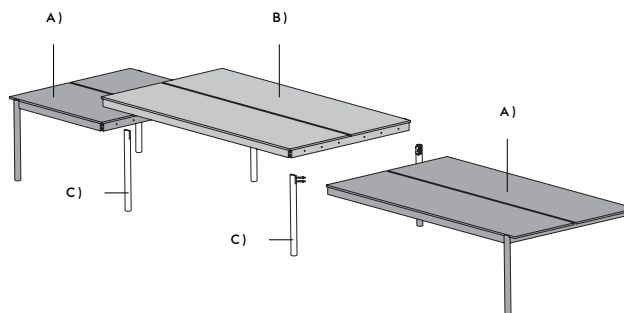

Example

OPTION B

1. TABLES / 2. ACCESSORIES / 3. LIGHTING / 4. TABLE POWER OUTLET / 5. INTEGRATED POWER / 6. CABLE TRAY