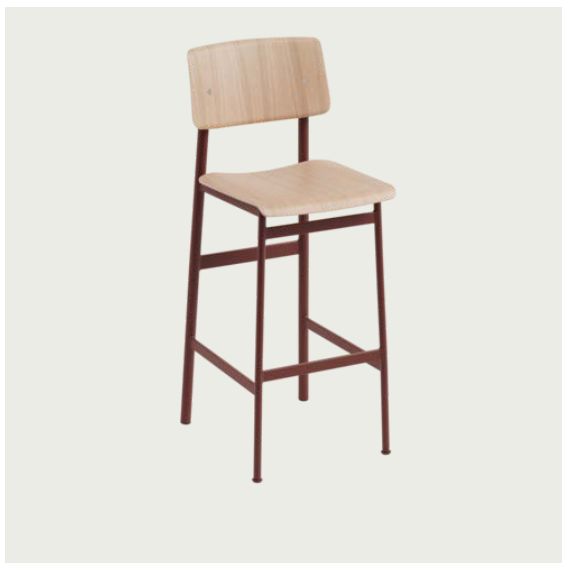

Shipper Colli	1
Gross Weight (kg)	12.05
Net Weight (kg)	8.5
Base color options	Black, Deep Red, Dusty Green or Grey
Warranty Period	10 years

Item No.	Color	Contract Price	Lead Time
Ready-To-Ship			
30245	Black/Black	SEK 4.514,10	-
30241	Oak/Black	SEK 4.514,10	-
30261	Oak/Deep Red	SEK 4.514,10	-
30244	Oak/Dusty Green	SEK 4.514,10	-
30262	Oak/Grey	SEK 4.514,10	-
30268	Stained Dark Brown/Black	SEK 4.514,10	-
Made-To-Order			
30263	Stained Dark Brown/Grey	SEK 4.514,10	>MOQ: 4 7 weeks
40405	Remix - Black/Black	SEK 5.890,10	>MOQ: 4 7 weeks
40406	Remix - Black/Dark Stained Brown	SEK 5.890,10	>MOQ: 4 7 weeks
40401	Remix - Black/Oak	SEK 5.890,10	>MOQ: 4 7 weeks
34596	Remix - Deep Red/Oak	SEK 5.890,10	>MOQ: 4 7 weeks
40404	Remix - Dusty Green/Oak	SEK 5.890,10	>MOQ: 4 7 weeks
34486	Remix - Grey/Oak	SEK 5.890,10	>MOQ: 4 7 weeks
34694	Remix - Grey/Stained Dark Brown	SEK 5.890,10	>MOQ: 4 7 weeks
40485	Canvas - Black/Black	SEK 6.148,10	>MOQ: 4 7 weeks
40486	Canvas - Black/Dark Stained Brown	SEK 6.148,10	>MOQ: 4 7 weeks
40481	Canvas - Black/Oak	SEK 6.148,10	>MOQ: 4 7 weeks
34604	Canvas - Deep Red/Oak	SEK 6.148,10	>MOQ: 4 7 weeks
40484	Canvas - Dusty Green/Oak	SEK 6.148,10	>MOQ: 4 7 weeks
34494	Canvas - Grey/Oak	SEK 6.148,10	>MOQ: 4 7 weeks