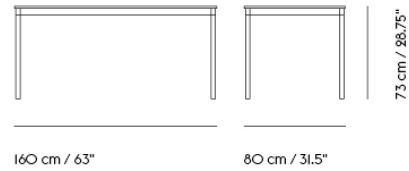

Shipper Colli	2
Gross Weight (kg)	25.4
Net Weight (kg)	20.14
Base color options	Black or White
Warranty Period	10 years

Item No.	Color	Contract Price	Lead Time
Made-To-Order			
64008	Black Laminate/Plywood/Black	SEK 11.605,70	6 weeks
64007	Black Laminate/Plywood/White	SEK 11.605,70	6 weeks
64006	White Laminate/Plywood/Black	SEK 11.605,70	6 weeks
64005	White Laminate/Plywood/White	SEK 11.605,70	6 weeks
64016	Black Nanolaminate/Plywood/Black	SEK 14.615,70	6 weeks
64015	Black Nanolaminate/Plywood/White	SEK 14.615,70	6 weeks
64014	White Nanolaminate/Plywood/Black	SEK 14.615,70	6 weeks
64013	White Nanolaminate/Plywood/White	SEK 14.615,70	6 weeks
64789	Lacquered Oak Veneer/Plywood/Black	SEK 13.325,70	6 weeks
64788	Lacquered Oak Veneer/Plywood/White	SEK 13.325,70	6 weeks
64010	Black Linoleum/Plywood/Black	SEK 12.465,70	6 weeks
64009	Black Linoleum/Plywood/White	SEK 12.465,70	6 weeks
Extras			
70721	Adjustable Feet for Base Table - Set of 4		-