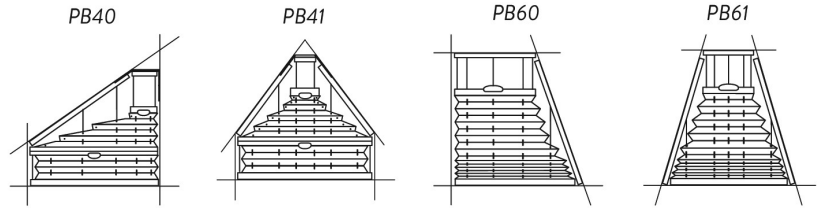

**CEILING
WINDOWS AND
SKYLIGHTS,
INCLINATION
BETWEEN 45°
AND 90° /
SPECIAL SHAPES**

Standard fitting:	Top / Inside recess fix	Top / Inside recess fix	Top / Inside recess fix	Top / Inside recess fix
Fitting options:	-	-	M1/M2/M3	M1/M2/M3
System options:	-	-	-	-
Operation:	2 handles	2 handles	Handle	Handle
Stacking:	Bottom stack with top headrail on the slope	Bottom stack with top headrail on the slopes	Bottom stack with top headrail on the slopes	Bottom stack with top headrail on the slopes