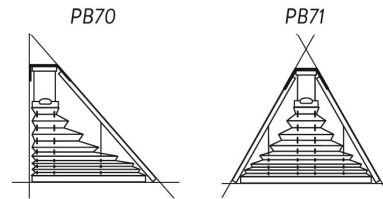

Standard fitting:	Top / Inside recess fix	Top / Inside recess fix
Fitting options:	-	-
System options:	-	-
Operation:	Handle	Handle
Stacking:	Bottom stack with top headrail on the slope	Bottom stack with top headrail on the slopes

- With permanent steel wire tensioning
- Inclination between 45° and 90° (= horizontal)
- Attention! Please note the minimum and maximum measurement restrictions in the tables on pages 6 / 7!