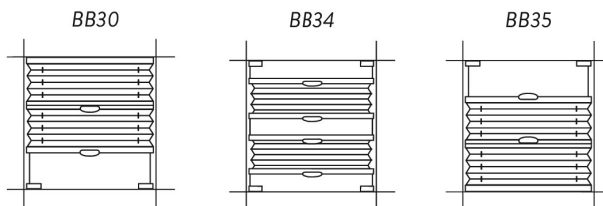

Standard fitting:	Top / Inside recess fix	Top / Inside recess fix	Top / Inside recess fix
Fitting options:	M1 / M2 / M3 / M4	M1 / M2 / M3 / M4 / M5 / M6	M1 / M2 / M3 / M4
System options:	O1 / O2 / O3	O2 / O3 / O7	O2 / O3
Operation:	2 handles	4 handles	2 handles
Stacking:	With 2 different fabrics (day and night decoration), top stack. With bottom side-guide fixing	With 2 different fabrics (day and night decoration). With top headrail and bottom side-guide fixing	With 2 different fabrics (day and night decoration), bottom stack. With top side-guide fixing

- Pleated blinds with side-guides
- Up to 15° inclination
- Incl. tilt and turn windows
- Attention! Please note the minimum and maximum measurement restrictions in the tables on pages 6 / 7!