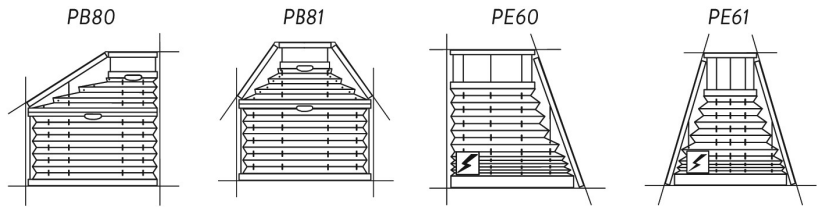

**CEILING
WINDOWS AND
SKYLIGHTS,
INCLINATION
BETWEEN 45° AND
90° / SPECIAL
SHAPES**

Standard fitting:	Top / Inside recess fix	Top / Inside recess fix	Top / Inside recess fix	Top / Inside recess fix
Fitting options:	M1/M2/M3	M1/M2/M3	M1/M2/M3	M1/M2/M3
System options:	-	-	-	-
Operation:	2 handles	2 handles	Electric. Motor (24 V DC) in bottom rail (34 mm)	Electric. Motor (24 V DC) in bottom rail (34 mm)
Stacking:	Bottom stack with top headrail on the slope	Bottom stack with top headrail on the slopes	Bottom stack / gear with headrail on the slope	Bottom stack / gear with headrail on the slopes