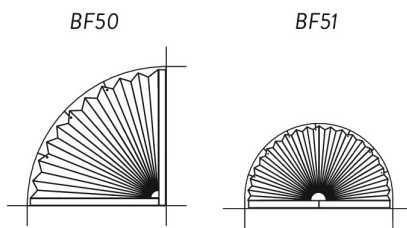

**VERTICAL
WINDOWS /
ROUND SPECIAL
SHAPES**

Standard fitting:	Top / Inside recess fix	Top / Inside recess fix
Fitting options:	-	-
System options:	-	-
Operation:	Fixed	Fixed
Stacking:	Fabric with pressed eyelets for fastening with hook bolts	Fabric with pressed eyelets for fastening with hook bolts

- Blind fixed, not movable
- Attention! Please note the minimum and maximum measurement restrictions in the tables on pages 6 / 7!