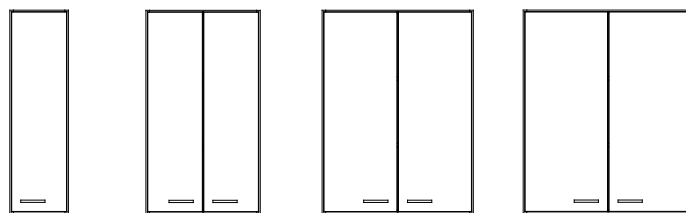

## CombiLine Vägghylla/skåp

**VH30/3** 310x1075x370  
**VH60/3** 605x1075x370  
**VH80/3** 800x1075x370

**VH90/3** 900x1075x370

**VS30/3** 310x1075x370  
**VS60/3** 605x1075x370

**VS80/3** 800x1075x370

**VS90/3** 900x1075x370