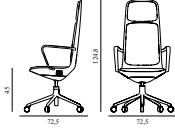

5) Hallingdal, Fiord, Divina Melange, Divina MD, Divina

6) Zero, Vidar

7) Ultra Leather, Elle

Off Armchair High 5W Gas Lift Alu With Cushion

Coll: 1
 Size & Weight: H: 124,8 x W: 72,5 x D: 72,5 x SH: 45 cm - 16,5 kg
 Packing: Brown Box - H: 134 x L: 69 x D: 72 cm - 17,5 kg
 M3: 0,6657
 Material: Seat: Rigid PU foam and full upholstery with a steel reinforcement structure inside, Legs and armrests: Polished aluminum with five wheels, Cushion: Veneer and PU foam, Upholstery: See price groups
 Production time: 5 weeks