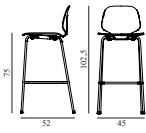

My Chair Barstool 75 cm Black Steel & Black

Colli:	1
Size & Weight:	H: 102,5 x W: 45 x D: 52 x SH: 75 cm - 6,4 kg
Packing:	Brown Box - H: 108 x L: 55 x D: 50,5 cm
Material:	Shell: Painted and Lacquered Ash Veneer, Legs: Powder Coated Steel
Production time:	4 weeks