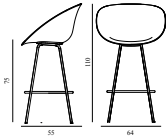

Mat Bar Armchair 75 cm Full Upholstery Black Steel

Colli: 1
Size & Weight: H: 110 x W: 64 x D: 55 x SH: 75 cm - 7 kg
Packing: Brown Box - H: 111 x L: 66 x D: 57 cm
Material: Shell: Hemp Fibers. Legs: Powder Coated Steel. Upholstery: See price groups
Production time: 8 weeks

713591 Group 1	SEK	<i>Contract Price</i> 7.028,00
713592 Group 2	SEK	<i>Contract Price</i> 7.140,00
713593 Group 3	SEK	<i>Contract Price</i> 7.600,00
713594 Group 4	SEK	<i>Contract Price</i> 7.712,00
713595 Group 5	SEK	<i>Contract Price</i> 8.056,00
713596 Group 6	SEK	<i>Contract Price</i> 9.084,00
713597 Group 7	SEK	<i>Contract Price</i> 9.428,00