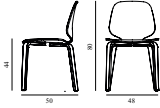

5) Hallingdal, Fiord, Divina Melange, Divina MD, Divina

6) Zero, Vidar

7) Ultra Leather, Elle

My Chair Full Upholstery Oak

Colli: 1
 Size & Weight: H: 80 x W: 48 x D: 50 x SH: 44 cm - 6,3 kg
 Packing: Brown Box - H: 100 x L: 54 x D: 67 cm - 15,6 kg
 Material: Shell: Oak Veneer, PU Foam and Full Upholstery, Legs: Lacquered Oak Veneer, Upholstery: See price groups.
 Production time: 6 weeks