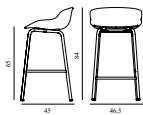

Hyg Barstool 65 cm Front Upholstery Sand & Sand Steel

Colli: 1
Size & Weight: H: 84 x W: 46,5 x D: 45 x SH: 65 cm - 6 kg
Packing: Brown Box - H: 86 x L: 48,5 x D: 47 cm - 8 kg
Material: Shell: Polypropylene with PU foam and front upholstery. Legs: Powder coated steel, Upholstery: See price groups.
Production time: 5 weeks

709411 Group 1	SEK	<i>Contract Price</i> 4.684,00
709412 Group 2	SEK	<i>Contract Price</i> 4.740,00
709413 Group 3	SEK	<i>Contract Price</i> 4.912,00
709414 Group 4	SEK	<i>Contract Price</i> 5.028,00
709415 Group 5	SEK	<i>Contract Price</i> 5.256,00
709416 Group 6	SEK	<i>Contract Price</i> 5.828,00
709417 Group 7	SEK	<i>Contract Price</i> 6.000,00