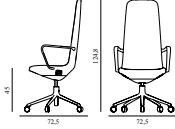

5) Hallingdal, Fiord, Divina Melange, Divina MD, Divina

6) Zero, Vidar

7) Ultra Leather, Elle

Off Armchair High 5W Gas Lift Alu

Colli: 1
 Size & Weight: H: 124,8 x W: 72,5 x D: 72,5 x SH: 45 cm - 16,2 kg
 Packing: Brown Box - H: 134 x L: 69 x D: 72 cm - 17,2 kg
 M3: 0,6657
 Material: Seat: Rigid PU foam and full upholstery with a steel reinforcement structure inside, Legs and armrests: Polished aluminum with five wheels, Upholstery: See price groups
 Production time: 5 weeks