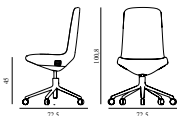

Off Chair Low 5W Gas Lift Black Alu

Colli: 1
Size & Weight: H: 100,8 x W: 72,5 x D: 72,5 x SH: 45 cm - 14 kg
Packing: Brown Box - H: 110 x L: 69 x D: 72 cm - 15 kg
M3: 0,5465
Material: Seat: Rigid PU foam and full upholstery with a steel reinforcement structure inside. Legs and armrests: Black powder coated aluminum with five wheels, Upholstery: See price groups.
Production time: 5 weeks

710381 Group 1	SEK	<i>Contract Price</i> 12.000,00
710382 Group 2	SEK	<i>Contract Price</i> 12.172,00
710383 Group 3	SEK	<i>Contract Price</i> 12.572,00
710384 Group 4	SEK	<i>Contract Price</i> 12.912,00
710385 Group 5	SEK	<i>Contract Price</i> 13.372,00
710386 Group 6	SEK	<i>Contract Price</i> 14.512,00
710387 Group 7	SEK	<i>Contract Price</i> 15.484,00