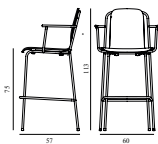

STUDIO BAR CHAIR 75 CM FULL UPHOLSTERY STEEL

Design: Simon Legald, 2020
Duty Code: 9401710000
Made in: Lithuania
Price Groups: 1) Oceanic, Aquarius
2) Synergy, Remix, Main Line Flax
3) Yoredale, Canvas
4) Steelcut Trio, City Velvet
5) Hallingdal, Fiord, Divina Melange, Divina MD, Divina
6) Zero, Vidar
7) Ultra Leather, Elle

Studio Bar Chair 75 cm Full Upholstery Black Steel		
Colli:	1	
Size & Weight:	H: 113 x W: 52 x D: 57 x SH: 75 cm - 7,9 kg	
Packing:	Brown Box - H: 114,5 x L: 54 x D: 59 cm - 9,6 kg	
Material:	Shell: Lacquered Oak Veneer or Painted and Lacquered Ash Veneer and Full Upholstery, Legs: Powder Coated Steel, Upholstery: See price groups.	
Production time:	5 weeks	
711631 Group 1	SEK	<i>Contract Price</i> 5.484,00
711632 Group 2	SEK	<i>Contract Price</i> 5.600,00
711633 Group 3	SEK	<i>Contract Price</i> 6.056,00
711634 Group 4	SEK	<i>Contract Price</i> 6.172,00
711635 Group 5	SEK	<i>Contract Price</i> 6.512,00
711636 Group 6	SEK	<i>Contract Price</i> 7.540,00
711637 Group 7	SEK	<i>Contract Price</i> 7.884,00

STUDIO BAR ARMCHAIR 75 CM STEEL

Design: Simon Legald, 2020
Duty Code: 9401790000
Made in: Lithuania
Construction: Studio bar chair is made in molded oak veneer. Comes with a clear lacquer or in a painted version. Legs are made of powder coated steel tubes.

Studio Bar Armchair 75 cm Black Steel			
Colli:	1		
Size & Weight:	H: 113 x W: 60 x D: 57 x SH: 75 cm - 8,9 kg		
Packing:	Brown Box - H: 114,5 x L: 59 x D: 62 cm - 10,9 kg		
Material:	Shell: Lacquered or painted and lacquered oak veneer, Legs: Powder coated steel.		
Production time:	2 weeks		
			<i>Contract Price</i> SEK 4.284,00
601960 Oak	601961 Light Grey	601962 Brown	601963 Green
601964 Black