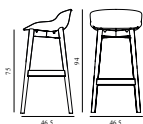

Hyg Barstool 75 cm Black Oak			
Colli:	1		
Size & Weight:	H: 94 x W: 46,5 x D: 46,5 x SH: 75 cm - 5,8 kg		
Packing:	Brown Box - H: 96 x L: 49,5 x D: 48,5 cm - 7,8 kg		
Material:	Shell: Polypropylene. Legs: Painted and lacquered oak.		
Production time:	2 weeks		
			SEK <i>Contract Price</i> 3.600,00
604401 White	604402 Grey	604403 Black	604404 Olive
604405 Sand