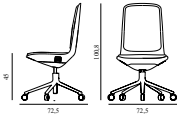

Off Chair Low 5W Gas Lift Black Alu With Cushion

Collis: 1
Size & Weight: H: 100,8 x W: 72,5 x D: 72,5 x SH: 45 cm - 14,3 kg
Packing: Brown Box - H: 110 x L: 69 x D: 72 cm - 15,3 kg
M3: 0,5465
Material: Seat: Rigid PU foam and full upholstery with a steel reinforcement structure inside, Legs and armrests: Black powder coated aluminum with five wheels, Cushion: Veneer and PU foam, Upholstery: See price groups.
Production time: 5 weeks

710401 Group 1	SEK	<i>Contract Price</i> 14.056,00
710402 Group 2	SEK	<i>Contract Price</i> 14.284,00
710403 Group 3	SEK	<i>Contract Price</i> 15.028,00
710404 Group 4	SEK	<i>Contract Price</i> 15.540,00
710405 Group 5	SEK	<i>Contract Price</i> 16.284,00
710406 Group 6	SEK	<i>Contract Price</i> 18.172,00
710407 Group 7	SEK	<i>Contract Price</i> 19.028,00