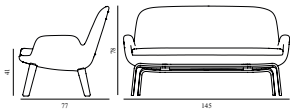

Era Sofa Walnut		
Colli:	1	
Size & Weight:	H: 78 x W: 145 x D: 77 x SH: 41 cm - 27,2 kg	
Packing:	Brown Box - H: 86,5 x L: 150,5 x D: 88,5 cm - 41,8 kg	
Material:	Shell: Hard Molded PU Foam w. Steel Reinforcement, Cushion: Soft Molded PU Foam, Legs: Walnut Veneer, Upholstery: See price groups	
Production time:	6 weeks	

707171 Group 1	SEK	<i>Contract Price</i> 26.972,00
707172 Group 2	SEK	<i>Contract Price</i> 27.428,00
707173 Group 3	SEK	<i>Contract Price</i> 29.372,00
707174 Group 4	SEK	<i>Contract Price</i> 29.940,00
707175 Group 5	SEK	<i>Contract Price</i> 31.200,00
707176 Group 6	SEK	<i>Contract Price</i> 35.312,00
707177 Group 7	SEK	<i>Contract Price</i> 40.228,00