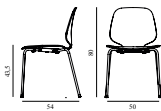

My Chair Full Upholstery Chrome		
Colli:	1	
Size & Weight:	H: 80 x W: 50 x D: 50 x SH: 43,5 cm - 6,2 kg	
Packing:	Brown Box - H: 100 x L: 54 x D: 67 cm - 9,4 kg	
Material:	Shell: Oak Veneer, PU Foam and Full Upholstery, Legs: Chrome, Upholstery: See price groups.	
Production time:	6 weeks	
709971 Group 1	SEK	<i>Contract Price</i> 5.712,00
709972 Group 2	SEK	<i>Contract Price</i> 5.884,00
709973 Group 3	SEK	<i>Contract Price</i> 6.172,00
709974 Group 4	SEK	<i>Contract Price</i> 6.572,00
709975 Group 5	SEK	<i>Contract Price</i> 6.912,00
709976 Group 6	SEK	<i>Contract Price</i> 7.884,00
709977 Group 7	SEK	<i>Contract Price</i> 8.228,00