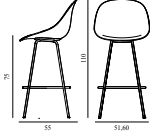

MAT BAR CHAIR 75 CM FULL UPHOLSTERY STEEL

Design: Foersom & Hiort-Lorenzen, 2023

Duty Code: 94015900

Made in: Denmark

- Price Groups: 1) Oceanic, Aquarius
 2) Synergy, Remix, Main Line Flax
 3) Yoredale, Canvas
 4) Steelcut Trio, City Velvet
 5) Hallingdal, Fiord, Divina Melange, Divina MD, Divina
 6) Zero, Vidar
 7) Ultra Leather, Elle