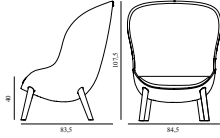

HYG LOUNGE CHAIR HIGH

Design: Simon Legald, 2018
Duty Code: 9401610000
Made in: Lithuania
Price Groups: 1) Oceanic, Aquarius
2) Synergy, Remix, Main Line Flax
3) Yoredale, Canvas
4) Steelcut Trio, City Velvet
5) Hallingdal, Fiord, Divina Melange, Divina MD, Divina
6) Zero, Vidar
7) Ultra Leather, Elle

Hyg Lounge Chair High Oak

Colli: 1
Size & Weight: H: 107,5 x W: 84,5 x D: 83,5 x SH: 40 cm - 17 kg
Packing: Brown Box - H: 115 x L: 92 x D: 88 cm - 23,4 kg
Material: Shell: Hard Molded PU Foam w. Steel Reinforcement, Cushion: Soft Molded PU Foam, Legs: Oak, Upholstery: See price groups
Production time: 6 weeks

709151 Group 1	SEK	<i>Contract Price</i> 16.284,00
709152 Group 2	SEK	<i>Contract Price</i> 16.912,00
709153 Group 3	SEK	<i>Contract Price</i> 18.056,00
709154 Group 4	SEK	<i>Contract Price</i> 18.856,00
709155 Group 5	SEK	<i>Contract Price</i> 19.884,00
709156 Group 6	SEK	<i>Contract Price</i> 23.028,00
709157 Group 7	SEK	<i>Contract Price</i> 25.484,00