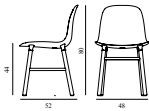

Form Chair Full Upholstery Black Oak

Colli: 1
Size & Weight: H: 80 x W: 48 x D: 52 x SH: 44 cm - 4,7 kg
Packing: Brown Box - H: 89 x L: 56 x D: 56 cm (2 pcs) - 14 kg
Material: Shell: Polypropylene, PU Foam, Legs: Painted and Lacquered Oak, Upholstery: See price groups
Production time: 6 weeks

707621 Group 1	SEK	<i>Contract Price</i> 5.256,00
707622 Group 2	SEK	<i>Contract Price</i> 5.372,00
707623 Group 3	SEK	<i>Contract Price</i> 5.828,00
707624 Group 4	SEK	<i>Contract Price</i> 5.940,00
707625 Group 5	SEK	<i>Contract Price</i> 6.172,00
707626 Group 6	SEK	<i>Contract Price</i> 7.084,00
707627 Group 7	SEK	<i>Contract Price</i> 7.428,00