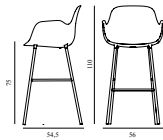

Form Bar Armchair 75 cm Full Upholstery Green Steel

Colli: 1
Size & Weight: H: 110 x W: 56 x D: 54,5 x SH: 75 cm - 6,6 kg
Packing: Brown Box - H: 110 x L: 56 x D: 58 cm - 8,9 kg
Material: Shell: Polypropylene, PU Foam, Legs: Powder Coated Steel, Upholstery: See price groups.
Production time: 6 weeks

708411 Group 1	SEK	<i>Contract Price</i> 6.284,00
708412 Group 2	SEK	<i>Contract Price</i> 6.400,00
708413 Group 3	SEK	<i>Contract Price</i> 6.856,00
708414 Group 4	SEK	<i>Contract Price</i> 7.084,00
708415 Group 5	SEK	<i>Contract Price</i> 7.428,00
708416 Group 6	SEK	<i>Contract Price</i> 8.456,00
708417 Group 7	SEK	<i>Contract Price</i> 8.800,00