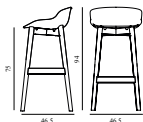

Hyg Barstool 75 cm Oak			
Colli:	1		
Size & Weight:	H: 94 x W: 46,5 x D: 46,5 x SH: 75 cm - 5,8 kg		
Packing:	Brown Box - H: 96 x L: 49,5 x D: 48,5 cm - 7,8 kg		
Material:	Shell: Polypropylene. Legs: Lacquered oak.		
Production time:	2 weeks		
			SEK <i>Contract Price</i> 3.600,00
604396 White	604397 Grey	604398 Black	604399 Olive
604400 Sand