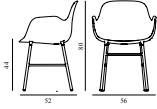

FORM ARMCHAIR FULL UPHOLSTERY STEEL

Design: Simon Legald, 2014
Awards: German Design Award 2016, Germany - "Special Mention" &
IF Product Design Award 2016, Germany
Duty Code: 9401710000
Made in: Poland
Price Groups: 1) Oceanic, Aquarius
2) Synergy, Remix, Main Line Flax
3) Yoredale, Canvas
4) Steelcut Trio, City Velvet
5) Hallingdal, Fiord, Divina Melange, Divina MD, Divina
6) Zero, Vidar
7) Ultra Leather, Elle

Form Armchair Full Upholstery Chrome

Colli: 1
Size & Weight: H: 80 x VV: 56 x D: 52 x SH: 44 cm - 8 kg
Packing: Brown Box - H: 90 x L: 55,5 x D: 56,5 cm - 11 kg
Material: Shell: Polypropylene, PU Foam, Legs: Chrome, Upholstery: See price groups
Production time: 6 weeks

707821 Group 1	SEK	<i>Contract Price</i> 6.056,00
707822 Group 2	SEK	<i>Contract Price</i> 6.172,00
707823 Group 3	SEK	<i>Contract Price</i> 6.628,00
707824 Group 4	SEK	<i>Contract Price</i> 6.856,00
707825 Group 5	SEK	<i>Contract Price</i> 7.200,00
707826 Group 6	SEK	<i>Contract Price</i> 8.228,00
707827 Group 7	SEK	<i>Contract Price</i> 8.572,00