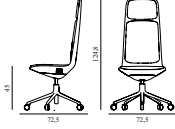

OFF CHAIR HIGH 5W GAS LIFT WITH CUSHION

Design: Simon Legald, 2022

Duty Code: 9401390000

Made in: Lithuania

1. Price Groups: 1) Oceanic, Aquarius
   2) Synergy, Remix, Main Line Flax
   3) Yoredale, Canvas
   4) Steelcut Trio, City Velvet
   5) Hallingdal, Fiord, Divina Melange, Divina MD, Divina
   6) Zero, Vidar
   7) Ultra Leather, Elle

Off Chair High 5W Gas Lift Alu With Cushion

Colli: 1
Size & Weight: H: 124,8 x W: 72,5 x D: 72,5 x SH: 45 cm - 16,5 kg
Packing: Brown Box - H: 134 x L: 69 x D: 72 cm - 17,5 kg
M3: 0,6657
Material: Seat: Rigid PU foam and full upholstery with a steel reinforcement structure inside, Legs and armrests: Polished aluminum with five wheels, Cushion: Veneer and PU foam, Upholstery: See price groups.
Production time: 5 weeks

710551 Group 1	SEK	Contract Price 15.140,00
710552 Group 2	SEK	Contract Price 15.428,00
710553 Group 3	SEK	Contract Price 16.228,00
710554 Group 4	SEK	Contract Price 16.856,00
710555 Group 5	SEK	Contract Price 17.656,00
710556 Group 6	SEK	Contract Price 19.772,00
710557 Group 7	SEK	Contract Price 21.140,00