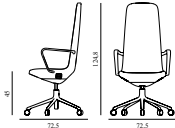

Off Armchair High 5W Gas Lift Black Alu

Colli: 1
Size & Weight: H: 124,8 x W: 72,5 x D: 72,5 x SH: 45 cm - 16,2 kg
Packing: Brown Box - H: 134 x L: 69 x D: 72 cm - 17,2 kg
M3: 0,6657
Material: Seat: Rigid PU foam and full upholstery with a steel reinforcement structure inside, Legs and armrests: Black powder coated aluminum with five wheels, Upholstery: See price groups
Production time: 5 weeks

710621 Group 1	SEK	<i>Contract Price</i> 14.284,00
710622 Group 2	SEK	<i>Contract Price</i> 14.456,00
710623 Group 3	SEK	<i>Contract Price</i> 14.912,00
710624 Group 4	SEK	<i>Contract Price</i> 15.312,00
710625 Group 5	SEK	<i>Contract Price</i> 15.772,00
710626 Group 6	SEK	<i>Contract Price</i> 17.084,00
710627 Group 7	SEK	<i>Contract Price</i> 18.172,00