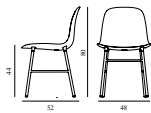

Contract Price 3.028,00			
  1400900 White	 1400901 Grey	 1400902 Black	 1400903 Blue
  1400904 Green	 1400905 Red		

FORM CHAIR FULL UPHOLSTERY STEEL

Design: Simon Legald, 2015
Awards: German Design Award 2016, Germany - "Special Mention" & IF Product Design Award 2016, Germany
Duty Code: 9401710000
Made in: Poland
Price Groups: 1) Oceanic, Aquarius
2) Synergy, Remix, Main Line Flax
3) Yoredale, Canvas
4) Steelcut Trio, City Velvet
5) Hallingdal, Fiord, Divina Melange, Divina MD, Divina
6) Zero, Vidar
7) Ultra Leather, Elle

Form Chair Full Upholstery Chrome		
Colli:	1	
Size & Weight:	H: 80 x VV: 48 x D: 52 x SH: 44 cm - 6 kg	
Packing:	Brown Box - H: 89 x L: 56 x D: 56 cm (2 pcs) - 9 kg	
Material:	Shell: Polypropylene, PU Foam, Legs: Chrome, Upholstery: See price groups	
Production time:	6 weeks	
707701 Group 1	SEK	<i>Contract Price</i> 4.800,00
707702 Group 2	SEK	<i>Contract Price</i> 4.912,00
707703 Group 3	SEK	<i>Contract Price</i> 5.372,00
707704 Group 4	SEK	<i>Contract Price</i> 5.484,00
707705 Group 5	SEK	<i>Contract Price</i> 5.712,00
707706 Group 6	SEK	<i>Contract Price</i> 6.628,00
707707 Group 7	SEK	<i>Contract Price</i> 6.972,00