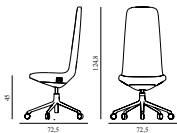

Off Chair High 5W Gas Lift Black Alu

Colli: 1
Size & Weight: H: 124,8 x W: 72,5 x D: 72,5 x SH: 45 cm - 16,2 kg
Packing: Brown Box - H: 134 x L: 69 x D: 72 cm - 17,2 kg
M3: 0,6657
Material: Seat: Rigid PU foam and full upholstery with a steel reinforcement structure inside, Legs and armrests: Powder coated aluminum with five wheels, Upholstery: See price groups.
Production time: 5 weeks

710541		<i>Contract Price</i>
Group 1	SEK	12.456,00

710542		<i>Contract Price</i>
Group 2	SEK	12.572,00

710543		<i>Contract Price</i>
Group 3	SEK	13.084,00

710544		<i>Contract Price</i>
Group 4	SEK	13.428,00

710545		<i>Contract Price</i>
Group 5	SEK	13.940,00

710546		<i>Contract Price</i>
Group 6	SEK	15.200,00

710547		<i>Contract Price</i>
Group 7	SEK	16.400,00