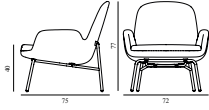

ERA LOUNGE CHAIR LOW STEEL & CHROME

Design: Simon Legald, 2014
Awards: Red Dot Award 2016, Germany & German Design Award
2015 - "Special Mention", Germany
Duty Code: 94037000
Made in: Poland
Price Groups: 1) Oceanic, Aquarius
2) Synergy, Remix, Main Line Flax
3) Yoredale, Canvas
4) Steelcut Trio, City Velvet
5) Hallingdal, Fiord, Divina Melange, Divina MD, Divina
6) Zero, Vidar
7) Ultra Leather, Elle

Era Lounge Chair Low Black Steel

Colli: 1
Size & Weight: H: 77 x VV: 72 x D: 74 x SH: 40 cm - 16,2 kg
Packing: Brown Box - H: 80,4 x L: 83,4 x D: 75,4 cm - 21 kg
Material: Shell: Hard Molded PU Foam w. Steel Reinforcement, Cushion: Soft Molded PU Foam, Legs: Powder Coated Steel, Upholstery: See price groups.
Production time: 6 weeks

707001 Group 1	SEK	<i>Contract Price</i> 15.084,00
707002 Group 2	SEK	<i>Contract Price</i> 15.312,00
707003 Group 3	SEK	<i>Contract Price</i> 16.456,00
707004 Group 4	SEK	<i>Contract Price</i> 16.800,00
707005 Group 5	SEK	<i>Contract Price</i> 17.484,00
707006 Group 6	SEK	<i>Contract Price</i> 19.772,00
707007 Group 7	SEK	<i>Contract Price</i> 20.572,00