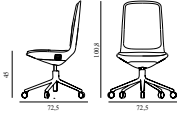

OFF CHAIR LOW 5W GAS LIFT WITH CUSHION

Design: Simon Legald, 2022

Duty Code: 9401390000

Made in: Lithuania

1. Price Groups: 1) Oceanic, Aquarius
   2) Synergy, Remix, Main Line Flax
   3) Yoredale, Canvas
   4) Steelcut Trio, City Velvet
   5) Hallingdal, Fiord, Divina Melange, Divina MD, Divina
   6) Zero, Vidar
   7) Ultra Leather, Elle

Off Chair Low 5W Gas Lift Alu With Cushion

Collis: 1
Size & Weight: H: 100,8 x W: 72,5 x D: 72,5 x SH: 45 cm - 14,3 kg
Packing: Brown Box - H: 110 x L: 69 x D: 72 cm - 15,3 kg
M3: 0,5465
Material: Seat: Rigid PU foam and full upholstery with a steel reinforcement structure inside, Legs and armrests: Polished aluminum with five wheels, Cushion: Veneer and PU foam, Upholstery: See price groups.
Production time: 5 weeks

710391 Group 1	SEK	<i>Contract Price</i> 14.056,00
710392 Group 2	SEK	<i>Contract Price</i> 14.284,00
710393 Group 3	SEK	<i>Contract Price</i> 15.028,00
710394 Group 4	SEK	<i>Contract Price</i> 15.540,00
710395 Group 5	SEK	<i>Contract Price</i> 16.284,00
710396 Group 6	SEK	<i>Contract Price</i> 18.172,00
710397 Group 7	SEK	<i>Contract Price</i> 19.028,00