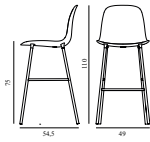

Form Bar Chair 75 cm Full Upholstery White Steel

Colli: 1
Size & Weight: H: 110 x W: 49 x D: 54,5 x SH: 75 cm - 5,9 kg
Packing: Brown Box - H: 110 x L: 51 x D: 56,5 cm - 8,2 kg
Material: Shell: Polypropylene, PU Foam, Legs: Powder Coated Steel, Upholstery: See price groups.
Production time: 6 weeks

708311 Group 1	SEK	<i>Contract Price</i> 5.256,00
708312 Group 2	SEK	<i>Contract Price</i> 5.256,00
708313 Group 3	SEK	<i>Contract Price</i> 5.712,00
708314 Group 4	SEK	<i>Contract Price</i> 5.828,00
708315 Group 5	SEK	<i>Contract Price</i> 6.172,00
708316 Group 6	SEK	<i>Contract Price</i> 7.084,00
708317 Group 7	SEK	<i>Contract Price</i> 7.312,00