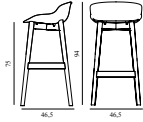

HYG BARSTOOL 75 CM FRONT UPHOLSTERY WOOD

Design: Simon Legald, 2019
Duty Code: 9401610000
Made in: Denmark
Price Groups: 1) Oceanic, Aquarius
2) Synergy, Remix, Main Line Flax
3) Yoredale, Canvas
4) Steelcut Trio, City Velvet
5) Hallingdal, Fiord, Divina Melange, Divina MD, Divina
6) Zero, Vidar
7) Ultra Leather, Elle

Hyg Barstool 75 cm Front Upholstery White & Oak

Coll: 1
Size & Weight: H: 94 x VV: 46,5 x D: 46,5 x SH: 75 cm - 5,9 kg
Packing: Brown Box - H: 96 x L: 49,5 x D: 48,5 cm - 7,9 kg
Material: Shell: Polypropylene with PU foam and front upholstery. Legs: Lacquered oak, Upholstery: See price groups.
Production time: 5 weeks

709471 Group 1	SEK	<i>Contract Price</i> 5.372,00
709472 Group 2	SEK	<i>Contract Price</i> 5.428,00
709473 Group 3	SEK	<i>Contract Price</i> 5.600,00
709474 Group 4	SEK	<i>Contract Price</i> 5.772,00
709475 Group 5	SEK	<i>Contract Price</i> 5.940,00
709476 Group 6	SEK	<i>Contract Price</i> 6.512,00
709477 Group 7	SEK	<i>Contract Price</i> 6.684,00