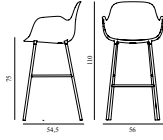

FORM BAR ARMCHAIR 75 CM FULL UPHOLSTERY STEEL

Design: Simon Legald, 2015
Awards: German Design Award 2016, Germany - "Special Mention" & IF Product Design Award 2016, Germany
Duty Code: 9401710000
Made in: Poland
Price Groups: 1) Oceanic, Aquarius
2) Synergy, Remix, Main Line Flax
3) Yoredale, Canvas
4) Steelcut Trio, City Velvet
5) Hallingdal, Fiord, Divina Melange, Divina MD, Divina
6) Zero, Vidar
7) Ultra Leather, Elle

Form Bar Armchair 75 cm Full Upholstery Black Steel

Colli: 1
Size & Weight: H: 110 x W: 56 x D: 54,5 x SH: 75 cm - 6,6 kg
Packing: Brown Box - H: 110 x L: 56 x D: 58 cm - 8,9 kg
Material: Shell: Polypropylene, PU Foam, Legs: Powder Coated Steel, Upholstery: See price groups.
Production time: 6 weeks

708361 Group 1	SEK	<i>Contract Price</i> 6.284,00
708362 Group 2	SEK	<i>Contract Price</i> 6.400,00
708363 Group 3	SEK	<i>Contract Price</i> 6.856,00
708364 Group 4	SEK	<i>Contract Price</i> 7.084,00
708365 Group 5	SEK	<i>Contract Price</i> 7.428,00
708366 Group 6	SEK	<i>Contract Price</i> 8.456,00
708367 Group 7	SEK	<i>Contract Price</i> 8.800,00