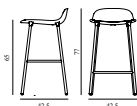

Form Barstool 65 cm Full Upholstery Grey Steel

Colli: 1
Size & Weight: H: 77 x W: 42,5 x D: 42,5 x SH: 65 cm - 4,5 kg
Packing: Brown Box - H: 92,5 x L: 48,5 x D: 49 cm - 7 kg
Material: Shell: Polypropylene, PU Foam, Legs: Powder Coated Steel, Upholstery: See price groups.
Production time: 6 weeks

708011 Group 1	SEK	<i>Contract Price</i> 4.112,00
708012 Group 2	SEK	<i>Contract Price</i> 4.228,00
708013 Group 3	SEK	<i>Contract Price</i> 4.456,00
708014 Group 4	SEK	<i>Contract Price</i> 4.456,00
708015 Group 5	SEK	<i>Contract Price</i> 4.684,00
708016 Group 6	SEK	<i>Contract Price</i> 5.140,00
708017 Group 7	SEK	<i>Contract Price</i> 5.256,00