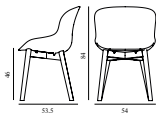

Hyg Chair Front Upholstery White & Oak		
Colli: 1		
Size & Weight: H: 84 x W: 54 x D: 53,5 x SH: 46 cm - 7,6 kg		
Packing: Brown Box - H: 86 x L: 57,5 x D: 56 cm - 9,1 kg		
Material: Shell: Polypropylene with PU foam and front upholstery. Legs: Lacquered oak, Upholstery: See price groups.		
Production time: 5 weeks		
708421 Group 1	SEK	Contract Price 5.600,00
708422 Group 2	SEK	Contract Price 5.712,00
708423 Group 3	SEK	Contract Price 5.940,00
708424 Group 4	SEK	Contract Price 6.112,00
708425 Group 5	SEK	Contract Price 6.340,00
708426 Group 6	SEK	Contract Price 6.972,00
708427 Group 7	SEK	Contract Price 7.200,00