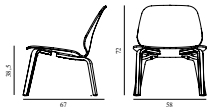

My Chair Lounge Oak

Coll: 1
Size & Weight: H: 72 x W: 58 x D: 67 x SH: 38,5 cm - 7,9 kg
Packing: Brown Box - H: 76,5 x L: 67 x D: 62,5 cm - 11,1 kg
Material: Shell and Legs: Lacquered Oak Veneer
Production time: 4 weeks

SEK *Contract Price* 3.428,00