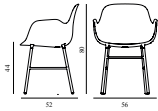

Form Armchair Brass

Colli: 1
Size & Weight: H: 80 x W: 56 x D: 52 x SH: 44 cm - 7 kg
Packing: Brown Box - H: 81,5 x L: 54 x D: 54 cm - 8,2 kg
Material: Shell: Polypropylene, Legs: Brass Plated Steel.
Production time: 2 weeks

Contract Price
3.256,00

				SEK
	1400912 White		1400913 Grey	
			1400914 Black	
	1400916 Green		1400917 Red