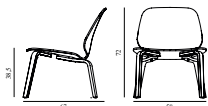

My Chair Lounge Walnut

Coll: 1
Size & Weight: H: 72 x W: 58 x D: 67 x SH: 38,5 cm - 7,9 kg
Packing: Brown Box - H: 76,5 x L: 67 x D: 62,5 cm - 11,1 kg
Material: Shell and Legs: Lacquered Walnut Veneer
Production time: 4 weeks

SEK *Contract Price* 3.884,00