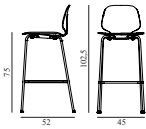

My Chair Barstool 75 cm Front Upholstery Black Steel & Black

Colli: 1
Size & Weight: H: 102,5 x W: 45 x D: 52 x SH: 75 cm - 7,2 kg
Packing: Brown Box - H: 108 x L: 55 x D: 50,5 cm
Material: Shell: Painted and Lacquered Ash Veneer, PU Foam and Front Upholstery, Legs: Powder Coated Steel, Upholstery: See price groups.
Production time: 6 weeks

710271 Group 1	SEK	<i>Contract Price</i> 5.140,00
710272 Group 2	SEK	<i>Contract Price</i> 5.256,00
710273 Group 3	SEK	<i>Contract Price</i> 5.372,00
710274 Group 4	SEK	<i>Contract Price</i> 5.600,00
710275 Group 5	SEK	<i>Contract Price</i> 5.772,00
710276 Group 6	SEK	<i>Contract Price</i> 6.228,00
710277 Group 7	SEK	<i>Contract Price</i> 6.400,00