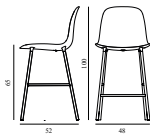

Form Bar Chair 65 cm Full Upholstery Green Steel

Colli: 1
Size & Weight: H: 100 x W: 48 x D: 52 x SH: 65 cm - 5,6 kg
Packing: Brown Box - H: 100 x L: 50 x D: 52,5 cm - 7,9 kg
Material: Shell: Polypropylene, PU Foam, Legs: Powder Coated Steel, Upholstery: See price groups.
Production time: 6 weeks

708231 Group 1	SEK	<i>Contract Price</i> 5.256,00
708232 Group 2	SEK	<i>Contract Price</i> 5.256,00
708233 Group 3	SEK	<i>Contract Price</i> 5.712,00
708234 Group 4	SEK	<i>Contract Price</i> 5.828,00
708235 Group 5	SEK	<i>Contract Price</i> 6.172,00
708236 Group 6	SEK	<i>Contract Price</i> 7.084,00
708237 Group 7	SEK	<i>Contract Price</i> 7.312,00