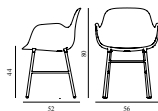

Form Armchair Full Upholstery Green Steel

Colli: 1
Size & Weight: H: 80 x W: 56 x D: 52 x SH: 44 cm - 8 kg
Packing: Brown Box - H: 90 x L: 55,5 x D: 56,5 cm - 11 kg
Material: Shell: Polypropylene, PU Foam, Legs: Powder Coated Steel, Upholstery: See price groups
Production time: 6 weeks

707811 Group 1	SEK	<i>Contract Price</i> 5.828,00
707812 Group 2	SEK	<i>Contract Price</i> 5.940,00
707813 Group 3	SEK	<i>Contract Price</i> 6.400,00
707814 Group 4	SEK	<i>Contract Price</i> 6.512,00
707815 Group 5	SEK	<i>Contract Price</i> 6.856,00
707816 Group 6	SEK	<i>Contract Price</i> 8.000,00
707817 Group 7	SEK	<i>Contract Price</i> 8.340,00