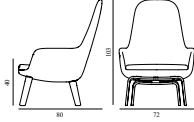

ERA LOUNGE CHAIR HIGH WOOD

Design: Simon Legald, 2014
Awards: Red Dot Award 2016, Germany & German Design Award
2015 - "Special Mention", Germany
Duty Code: 94037000
Made in: Poland
Price Groups: 1) Oceanic, Aquarius
2) Synergy, Remix, Main Line Flax
3) Yoredale, Canvas
4) Steelcut Trio, City Velvet
5) Hallingdal, Fiord, Divina Melange, Divina MD, Divina
6) Zero, Vidar
7) Ultra Leather, Elle

Era Lounge Chair High Oak

Colli: 1
Size & Weight: H: 103 x W: 72 x D: 80 x SH: 40 cm - 15,6 kg
Packing: Brown Box - H: 106,4 x L: 84,4 x D: 75,4 cm - 22,6 kg
Material: Shell: Hard Molded PU Foam w. Steel Reinforcement, Cushion: Soft Molded PU Foam, Legs: Oak, Upholstery: See price groups.
Production time: 6 weeks

707091 Group 1	SEK	<i>Contract Price</i> 13.828,00
707092 Group 2	SEK	<i>Contract Price</i> 14.172,00
707093 Group 3	SEK	<i>Contract Price</i> 15.312,00
707094 Group 4	SEK	<i>Contract Price</i> 16.172,00
707095 Group 5	SEK	<i>Contract Price</i> 16.572,00
707096 Group 6	SEK	<i>Contract Price</i> 19.200,00
707097 Group 7	SEK	<i>Contract Price</i> 20.112,00