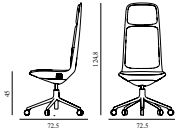

Off Chair High 5W Gas Lift Black Alu With Cushion

Colli: 1
Size & Weight: H: 124,8 x W: 72,5 x D: 72,5 x SH: 45 cm - 16,5 kg
Packing: Brown Box - H: 134 x L: 69 x D: 72 cm - 17,5 kg
M3: 0,6657
Material: Seat: Rigid PU foam and full upholstery with a steel reinforcement structure inside, Legs and armrests: Black powder coated aluminum with five wheels, Cushion: Veneer and PU foam, Upholstery: See price groups.
Production time: 5 weeks

710561 Group 1	SEK	Contract Price 15.140,00
710562 Group 2	SEK	Contract Price 15.428,00
710563 Group 3	SEK	Contract Price 16.228,00
710564 Group 4	SEK	Contract Price 16.856,00
710565 Group 5	SEK	Contract Price 17.656,00
710566 Group 6	SEK	Contract Price 19.772,00
710567 Group 7	SEK	Contract Price 21.140,00