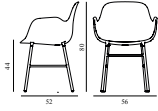

Contract Price 2.628,00
				SEK
	602756 White		602757 Grey	
			602758 Black	
	602760 Green		602761 Red	

Form Armchair Chrome

Colli: 1
Size & Weight: H: 80 x W: 56 x D: 52 x SH: 44 cm - 7 kg
Packing: Brown Box - H: 81,5 x L: 54 x D: 54 cm - 8,2 kg
Material: Shell: Polypropylene, Legs: Chrome.
Production time: 2 weeks

Contract Price
2.628,00

				SEK
	603150 White		603151 Grey	
			603152 Black	
	603154 Green		603155 Red