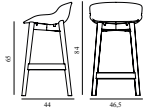

HYG BARSTOOL 65 CM WOOD

Design: Simon Legald, 2019

Duty Code: 9401690000

Made in: Denmark

Construction: A shell of high-strength polypropylene is mounted with four screws to a wooden base. The Hyg barstool wood is available with front or full upholstery following the shell color. The Hyg barstool wood is delivered fully assembled.

Maintenance: Polypropylene shell: Clean with a damp cloth. Textile: Clean with textile or upholstery cleaner. Leather: Clean with a damp cloth. Use warm water with soap flakes. Frequent vacuuming with a soft fitting is recommended for both textile and leather to preserve color and appearance.

Hyg Barstool 65 cm Oak

Colli: 1
Size & Weight: H: 84 x W: 46,5 x D: 44 x SH: 65 cm - 5,3 kg
Packing: Brown Box - H: 86 x L: 48,5 x D: 47 cm - 7,3 kg
Material: Shell: Polypropylene. Legs: Lacquered oak.
Production time: 2 weeks

SEK *Contract Price*
3.600,00

	604386 White		604387 Grey		604388 Black		604389 Olive
	604390 Sand