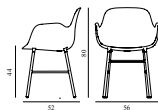

Form Armchair Full Upholstery Red Steel

Colli: 1
Size & Weight: H: 80 x W: 56 x D: 52 x SH: 44 cm - 8 kg
Packing: Brown Box - H: 90 x L: 55,5 x D: 56,5 cm - 11 kg
Material: Shell: Polypropylene, PU Foam, Legs: Powder Coated Steel, Upholstery: See price groups
Production time: 6 weeks

707801 Group 1	SEK	<i>Contract Price</i> 5.828,00
707802 Group 2	SEK	<i>Contract Price</i> 5.940,00
707803 Group 3	SEK	<i>Contract Price</i> 6.400,00
707804 Group 4	SEK	<i>Contract Price</i> 6.512,00
707805 Group 5	SEK	<i>Contract Price</i> 6.856,00
707806 Group 6	SEK	<i>Contract Price</i> 8.000,00
707807 Group 7	SEK	<i>Contract Price</i> 8.340,00