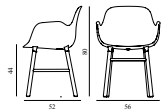

FORM ARMCHAIR WOOD

Design: Simon Legald, 2016
 Awards: German Design Award 2016, Germany - "Special Mention" & IF Product Design Award 2016, Germany
 Duty Code: 9401790000
 Made in: Denmark
 Construction: Form is delivered assembled. The plastic type is Polypropylene (PP). Armchair armrest height: 65,8 cm
 Maintenance: Clean with damp cloth.