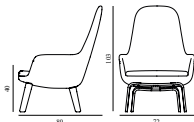

Era Lounge Chair High Black Oak

Colli: 1
Size & Weight: H: 103 x W: 72 x D: 80 x SH: 40 cm - 15,6 kg
Packing: Brown Box - H: 106,4 x L: 84,4 x D: 75,4 cm - 22,6 kg
Material: Shell: Hard Molded PU Foam w. Steel Reinforcement, Cushion: Soft Molded PU Foam, Legs: Painted and Lacquered Oak Veneer, Upholstery: See price groups.
Production time: 6 weeks

707111 Group 1	SEK	<i>Contract Price</i> 13.828,00
707112 Group 2	SEK	<i>Contract Price</i> 14.172,00
707113 Group 3	SEK	<i>Contract Price</i> 15.312,00
707114 Group 4	SEK	<i>Contract Price</i> 16.172,00
707115 Group 5	SEK	<i>Contract Price</i> 16.572,00
707116 Group 6	SEK	<i>Contract Price</i> 19.200,00
707117 Group 7	SEK	<i>Contract Price</i> 20.112,00