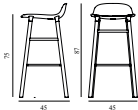

Contract Price 3.712,00
SEK			
602804 White	602805 Grey	602806 Black	602807 Blue
602808 Green	602809 Red		

FORM BARSTOOL 75 CM FULL UPHOLSTERY WOOD

Design: Simon Legald, 2016
Awards: German Design Award 2016, Germany - "Special Mention" & IF Product Design Award 2016, Germany
Duty Code: 9401610000
Made in: Poland
Price Groups: 1) Oceanic, Aquarius
2) Synergy, Remix, Main Line Flax
3) Yoredale, Canvas
4) Steelcut Trio, City Velvet
5) Hallingdal, Fiord, Divina Melange, Divina MD, Divina
6) Zero, Vidar
7) Ultra Leather, Elle

Form Barstool 75 cm Full Upholstery Oak

Colli: 1
Size & Weight: H: 87 x W: 45 x D: 45 x SH: 75 cm - 4,1 kg
Packing: Brown Box - H: 94,5 x L: 49,5 x D: 48,5 cm - 5,3 kg
Material: Shell: Polypropylene, PU Foam, Legs: Oak, Upholstery: See price groups.
Production time: 6 weeks

708071 Group 1	Contract Price 6.172,00
	SEK
708072 Group 2	Contract Price 6.172,00
	SEK
708073 Group 3	Contract Price 6.400,00
	SEK
708074 Group 4	Contract Price 6.512,00
	SEK
708075 Group 5	Contract Price 6.628,00
	SEK
708076 Group 6	Contract Price 7.084,00
	SEK
708077 Group 7	Contract Price 7.312,00
	SEK