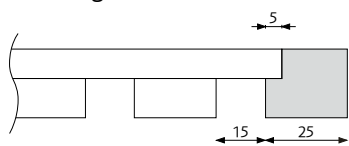

Tillbehör

Avslutningslister