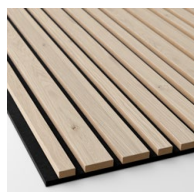

Rustic Natural Oak Barcode, RS black