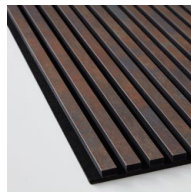

Corten,
RS black