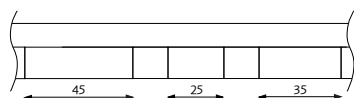

## Ribbpaneler

| <b>2400 x 600 mm</b>             | <b>Art.nr</b> | <b>1-39 paneler</b> | <b>40-199 paneler</b> | <b>200 + paneler</b> |
|----------------------------------|---------------|---------------------|-----------------------|----------------------|
| Diamond Oak Barcode, RS black    | WR24000080G   | 2 540:-             | 2 394:-               | 2 256:-              |
| Diamond Oak Barcode, RS grey     | WR24000081G   | 2 540:-             | 2 394:-               | 2 256:-              |
| Diamond Oak Barcode, RS White    | WR24000180G   | 2 540:-             | 2 394:-               | 2 256:-              |
| Diamond Ash Barcode, RS black    | WR24000082G   | 2 540:-             | 2 394:-               | 2 256:-              |
| Diamond Ash Barcode, RS grey     | WR24000083G   | 2 540:-             | 2 394:-               | 2 256:-              |
| Diamond Ash Barcode, RS White    | WR24000181G   | 2 540:-             | 2 394:-               | 2 256:-              |
| Diamond Walnut Barcode, RS black | WR24000087G   | 2 540:-             | 2 394:-               | 2 256:-              |