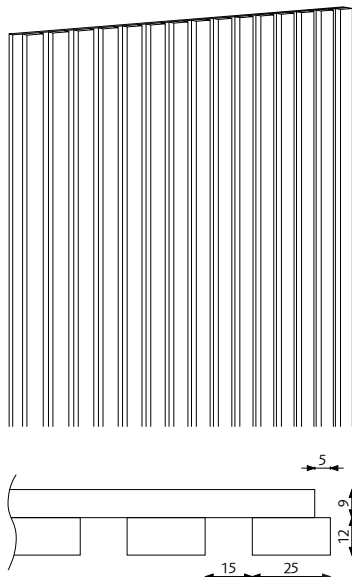

## Ribbpaneler

| <b>2400 x 600 mm</b>     | <b>Art.nr</b> | <b>1-39 paneler</b> | <b>40-199 paneler</b> | <b>200 + paneler</b> |
|--------------------------|---------------|---------------------|-----------------------|----------------------|
| Diamond Oak, RS black    | WR24000040G   | 2 214:-             | 2 084:-               | 1 952:-              |
| Diamond Oak, RS grey     | WR24000041G   | 2 214:-             | 2 084:-               | 1 952:-              |
| Diamond Oak, RS White    | WR24000045G   | 2 214:-             | 2 084:-               | 1 952:-              |
| Diamond Ash, RS black    | WR24000042G   | 2 214:-             | 2 084:-               | 1 952:-              |
| Diamond Ash, RS grey     | WR24000043G   | 2 214:-             | 2 084:-               | 1 952:-              |
| Diamond Ash, RS white    | WR24000046G   | 2 214:-             | 2 084:-               | 1 952:-              |
| Diamond Walnut, RS black | WR24000044G   | 2 214:-             | 2 084:-               | 1 952:-              |
| <b>2960 x 600 mm</b>     |               |                     |                       |                      |
| Diamond Oak, RS black    | WR30000040G   | 2 768:-             | 2 606:-               | 2 440:-              |
| Diamond Oak, RS grey     | WR30000041G   | 2 768:-             | 2 606:-               | 2 440:-              |
| Diamond Oak, RS White    | WR30000045G   | 2 768:-             | 2 606:-               | 2 440:-              |
| Diamond Ash, RS black    | WR30000042G   | 2 768:-             | 2 606:-               | 2 440:-              |
| Diamond Ash, RS grey     | WR30000043G   | 2 768:-             | 2 606:-               | 2 440:-              |
| Diamond Ash, RS White    | WR30000046G   | 2 768:-             | 2 606:-               | 2 440:-              |
| Diamond Walnut, RS black | WR30000044G   | 2 768:-             | 2 606:-               | 2 440:-              |