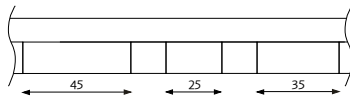

Ribbpaneler

2400 x 600 mm	Art.nr	1-39 paneler	40-199 paneler	200 + paneler
Classic Oak Barcode, RS black	WR24000070G	1 894:-	1 768:-	1 642:-
Classic Oak Barcode, RS grey	WR24000071G	1 894:-	1 768:-	1 642:-
Classic Ash Barcode, RS black	WR24000072G	1 894:-	1 768:-	1 642:-
Classic Ash Barcode, RS grey	WR24000073G	1 894:-	1 768:-	1 642:-
Rustic Natural Oak Barcode, RS black	WR24000074G	1 894:-	1 768:-	1 642:-
Walnut Barcode, RS black	WR24000077G	2 174:-	2 028:-	1 884:-
Rustic Grey Oak Barcode, RS black	WR24000075G	2 540:-	2 394:-	2 256:-
Rustic Antique Oak Barcode, RS black	WR24000076G	2 540:-	2 394:-	2 256:-
Black Diamond Ash Barcode, RS black	WR24000078G	2 540:-	2 394:-	2 256:-
Rustic Smoked Oak Barcode, RS black	WR24000079G	2 540:-	2 394:-	2 256:-

2960 x 600 mm	Art.nr	1-39 paneler	40-199 paneler	200 + paneler
Classic Oak Barcode, RS black	WR30000070G	2 368:-	2 210:-	2 052:-
Classic Oak Barcode, RS grey	WR30000071G	2 368:-	2 210:-	2 052:-
Classic Ash Barcode, RS black	WR30000072G	2 368:-	2 210:-	2 052:-
Classic Ash Barcode, RS grey	WR30000073G	2 368:-	2 210:-	2 052:-
Rustic Natural Oak Barcode, RS black	WR30000074G	2 368:-	2 210:-	2 052:-
Walnut Barcode, RS black	WR30000077G	2 718:-	2 536:-	2 356:-
Rustic Grey Oak Barcode, RS black	WR30000075G	3 176:-	2 992:-	2 820:-
Rustic Antique Oak Barcode, RS black	WR30000076G	3 176:-	2 992:-	2 820:-
Black Diamond Ash Barcode, RS black	WR30000078G	3 176:-	2 992:-	2 820:-
Rustic Smoked Oak Barcode, RS black	WR30000079G	3 176:-	2 992:-	2 820:-