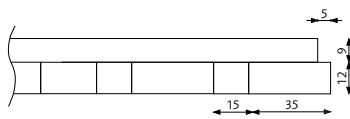

Ribbpaneler

2400 x 600 mm	Art.nr	1-39 paneler	40-199 paneler	200 + paneler
Classic Oak Barcode, RS black	WR24000070G	1 894:-	1 768:-	1 642:-
Classic Oak Barcode, RS grey	WR24000071G	1 894:-	1 768:-	1 642:-
Classic Ash Barcode, RS black	WR24000072G	1 894:-	1 768:-	1 642:-
Classic Ash Barcode, RS grey	WR24000073G	1 894:-	1 768:-	1 642:-
Rustic Natural Oak Barcode, RS black	WR24000074G	1 894:-	1 768:-	1 642:-
Walnut Barcode, RS black	WR24000077G	2 174:-	2 028:-	1 884:-
Rustic Grey Oak Barcode, RS black	WR24000075G	2 540:-	2 394:-	2 256:-
Rustic Antique Oak Barcode, RS black	WR24000076G	2 540:-	2 394:-	2 256:-
Black Diamond Ash Barcode, RS black	WR24000078G	2 540:-	2 394:-	2 256:-
Rustic Smoked Oak Barcode, RS black	WR24000079G	2 540:-	2 394:-	2 256:-

2960 x 600 mm	Art.nr	1-39 paneler	40-199 paneler	200 + paneler
Classic Oak Barcode, RS black	WR30000070G	2 368:-	2 210:-	2 052:-
Classic Oak Barcode, RS grey	WR30000071G	2 368:-	2 210:-	2 052:-
Classic Ash Barcode, RS black	WR30000072G	2 368:-	2 210:-	2 052:-
Classic Ash Barcode, RS grey	WR30000073G	2 368:-	2 210:-	2 052:-
Rustic Natural Oak Barcode, RS black	WR30000074G	2 368:-	2 210:-	2 052:-
Walnut Barcode, RS black	WR30000077G	2 718:-	2 536:-	2 356:-
Rustic Grey Oak Barcode, RS black	WR30000075G	3 176:-	2 992:-	2 820:-
Rustic Antique Oak Barcode, RS black	WR30000076G	3 176:-	2 992:-	2 820:-
Black Diamond Ash Barcode, RS black	WR30000078G	3 176:-	2 992:-	2 820:-
Rustic Smoked Oak Barcode, RS black	WR30000079G	3 176:-	2 992:-	2 820:-