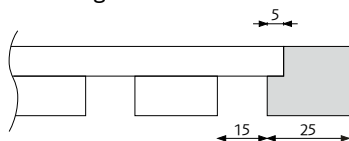

Tillbehör

Avslutningslister