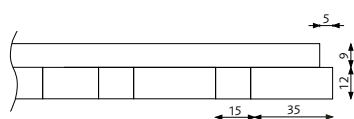

## Ribbpaneler

| <b>2400 x 600 mm</b>             | <b>Art.nr</b> | <b>1-39 paneler</b> | <b>40-199 paneler</b> | <b>200 + paneler</b> |
|----------------------------------|---------------|---------------------|-----------------------|----------------------|
| Diamond Oak Barcode, RS black    | WR24000080G   | 2 540:-             | 2 394:-               | 2 256:-              |
| Diamond Oak Barcode, RS grey     | WR24000081G   | 2 540:-             | 2 394:-               | 2 256:-              |
| Diamond Oak Barcode, RS White    | WR24000180G   | 2 540:-             | 2 394:-               | 2 256:-              |
| Diamond Ash Barcode, RS black    | WR24000082G   | 2 540:-             | 2 394:-               | 2 256:-              |
| Diamond Ash Barcode, RS grey     | WR24000083G   | 2 540:-             | 2 394:-               | 2 256:-              |
| Diamond Ash Barcode, RS White    | WR24000181G   | 2 540:-             | 2 394:-               | 2 256:-              |
| Diamond Walnut Barcode, RS black | WR24000087G   | 2 540:-             | 2 394:-               | 2 256:-              |