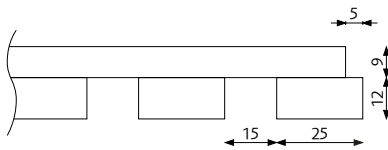

## Ribbpaneler

| 2400 x 600 mm         | Art.Nr      | 1-39 paneler | 40-199 paneler | 200 + paneler |
|-----------------------|-------------|--------------|----------------|---------------|
| Corten, RS black      | WR24000050G | 2 082:-      | 1 966:-        | 1 792:-       |
| Black Slate, RS black | WR24000051G | 2 082:-      | 1 966:-        | 1 792:-       |
| Alicante, RS black    | WR24000052G | 2 082:-      | 1 966:-        | 1 792:-       |
| Zement, RS black      | WR24000053G | 2 082:-      | 1 966:-        | 1 792:-       |
| Zement, RS Grey       | WR24000054G | 2 082:-      | 1 966:-        | 1 792:-       |
| Saturno, RS Grey      | WR24000055G | 2 082:-      | 1 966:-        | 1 792:-       |
| Saturno, RS black     | WR24000056G | 2 082:-      | 1 966:-        | 1 792:-       |