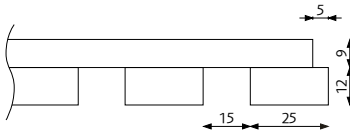

## Ribbpaneler

| <b>2400 x 600 mm</b>         | <b>Art.nr</b> | <b>1-39 paneler</b> | <b>40-199 paneler</b> | <b>200 + paneler</b> |
|------------------------------|---------------|---------------------|-----------------------|----------------------|
| Classic Oak, RS black        | WR24000010G   | 1 628:-             | 1 538:-               | 1 448:-              |
| Classic Oak, RS grey         | WR24000015G   | 1 628:-             | 1 538:-               | 1 448:-              |
| Rustic Natural Oak, RS black | WR24000011G   | 1 628:-             | 1 538:-               | 1 448:-              |
| Classic Ash, RS black        | WR24000021G   | 1 628:-             | 1 538:-               | 1 448:-              |
| Classic Ash, RS grey         | WR24000022G   | 1 628:-             | 1 538:-               | 1 448:-              |
| Walnut, RS black             | WR24000020G   | 1 862:-             | 1 754:-               | 1 644:-              |
| Rustic Smoked Oak, RS black  | WR24000014G   | 2 214:-             | 2 084:-               | 1 952:-              |
| Rustic Antique Oak, RS black | WR24000012G   | 2 214:-             | 2 084:-               | 1 952:-              |
| Rustic Grey Oak, RS black    | WR24000013G   | 2 214:-             | 2 084:-               | 1 952:-              |
| Black Diamond Ash, RS black  | WR24000023G   | 2 214:-             | 2 084:-               | 1 952:-              |