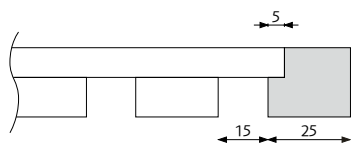

Tillbehör

Avslutningslister