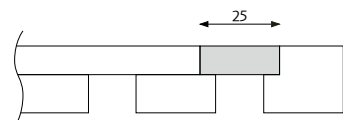

Skarvremsa