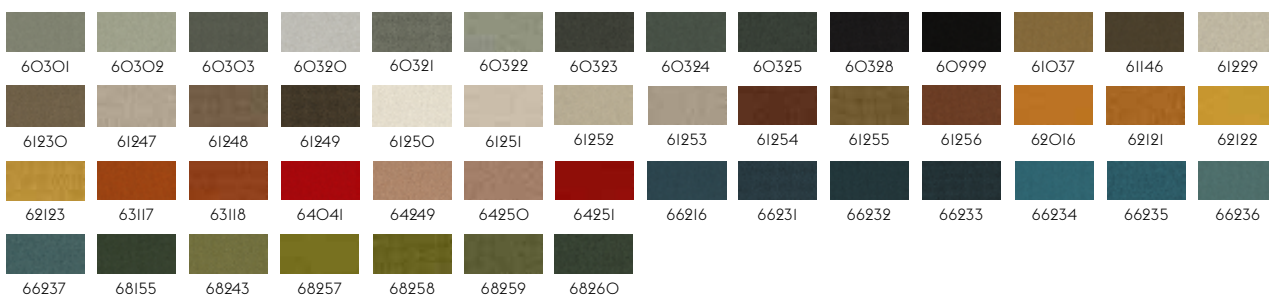

GRAIN BY GABRIEL

Composition: 80% Post-Consumer Recycled Polyester, 20% Polyester
Durability: 100.000 Martindale / AATCC 16 Light fastness.
Sustainability: 100% recyclable polyester and meet Möbelfakta requirements

60300