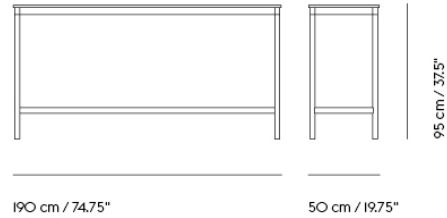

BASE HIGH TABLE / 190 X 50 H: 95 CM / 74.8 X 19.7 H: 37.4"

Shipper Colli	2
Gross Weight (kg)	38
Net Weight (kg)	33.2
Base color options	Black or White
Warranty Period	10 years

Item No.	Color	Contract Price	Lead Time
Ready-To-Ship			
62006	White Laminate/Plywood/Black	SEK 17.625,70	-
62005	White Laminate/Plywood/White	SEK 17.625,70	-
64771	Lacquered Oak Veneer/Plywood/Black	SEK 21.495,70	-
64770	Lacquered Oak Veneer/Plywood/White	SEK 21.495,70	-
62010	Black Linoleum/Plywood/Black	SEK 19.345,70	-
62009	Black Linoleum/Plywood/White	SEK 19.345,70	-
Made-To-Order			
62008	Black Laminate/Plywood/Black	SEK 17.625,70	8 weeks
62007	Black Laminate/Plywood/White	SEK 17.625,70	8 weeks
62016	Black Nanolaminate/Plywood/Black	SEK 22.785,70	8 weeks
62015	Black Nanolaminate/Plywood/White	SEK 22.785,70	8 weeks
62014	White Nanolaminate/Plywood/Black	SEK 22.785,70	8 weeks
62013	White Nanolaminate/Plywood/White	SEK 22.785,70	8 weeks
Extras			
70721	Adjustable Feet for Base Table - Set of 4		-