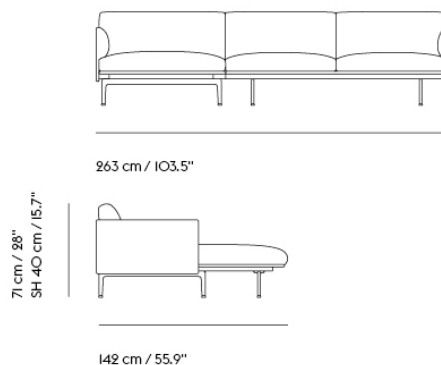

OUTLINE SOFA / CHAISE LOUNGE - LEFT - BLACK BASE

Shipper Colli	2
Gross Weight (kg)	90
Net Weight (kg)	80
Please note	That this product features a chaise longue on the left-hand side when facing the product from the front.
Warranty Period	10 years

Item No.	Color	Contract Price	Lead Time
Made-To-Order			
27671	Remix - All Colors	SEK 45,145,70	6 weeks
27691	Canvas - All Colors	SEK 48,585,70	6 weeks
27681	Clara - All Colors	SEK 48,585,70	6 weeks
91332	Colline - All Colors	SEK 48,585,70	6 weeks
27611	Fiord - All Colors	SEK 48,585,70	6 weeks
27641	Steelcut - All Colors	SEK 48,585,70	6 weeks
27651	Hallingdal - All Colors	SEK 54,605,70	6 weeks
27795	Balder - All Colors	SEK 57,185,70	6 weeks
91158	Beck - All Colors	SEK 57,185,70	8 weeks
68333	Clay - All Colors	SEK 57,185,70	6 weeks
27701	Divina - All Colors	SEK 57,185,70	6 weeks
27711	Divina MD - All Colors	SEK 57,185,70	6 weeks
27721	Divina Melange - All Colors	SEK 57,185,70	6 weeks
76194	Ecriture - All Colors	SEK 57,185,70	6 weeks
97510	Hearth - All Colors	SEK 57,185,70	8 weeks
91463	Planum - All Colors	SEK 57,185,70	6 weeks
27797	Twill Weave - All Colors	SEK 57,185,70	6 weeks
27783	Vidar - All Colors	SEK 57,185,70	6 weeks
Extras			
83061	Leather care set for Refine Leather	SEK 172,00	-
28801	Power Outlet - Black	SEK 3,826,10	-