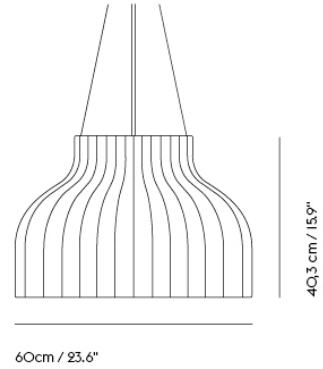

STRAND PENDANT LAMP / OPEN - Ø 60 CM / 23.5"

Shipper Colli 1
Gross Weight (kg) 6.6
Net Weight (kg) 4.05
Bulb included No
Warranty Period 5 years

Item No.	Color	Contract Price	Lead Time
Ready-To-Ship			
22452	White - Open	SEK 6.359,70	-