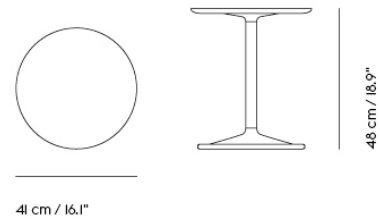

**SOFT SIDE TABLE / Ø 41 H: 48 CM / Ø 16.1"
H: 18.9"**

Shipper Colli	2
Gross Weight (kg)	8.873
Net Weight (kg)	7.158
Warranty period	10 years

Item No.	Color	Contract Price	Lead Time
Ready-To-Ship			
10788	Beige Green Laminate/Beige Green	SEK 3.482,10	-
13952	Dusty Green Laminate/Dusty Green ***	SEK 3.482,10	-
13953	Orange Laminate/Orange	SEK 3.482,10	-
13950	Black Nanolaminate/Black	SEK 3.482,10	-
10784	Grey Linoleum/Grey	SEK 3.482,10	-
13955	Oiled Smoked Oak/Black	SEK 4.037,70	-
10778	Solid Oak/Grey	SEK 4.037,70	-