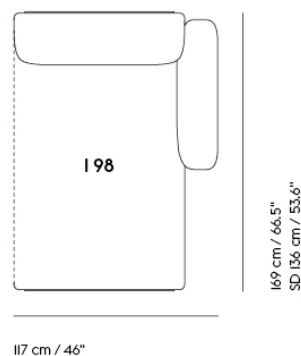

IN SITU MODULAR SOFA / RIGHT ARMREST LOUNGE MODULE (I98)

Shipper Colli	1
Gross Weight (kg)	55.8
Net Weight (kg)	42.7
Please note	This product features an armrest on the right-hand side when facing the product from the front.
Please note	This variant is a Seating Module only and does not include a Frame Section.
Warranty Period	10 years

Item No.	Color	Contract Price	Lead Time
Ready-To-Ship			
41128-12	Clay I2	SEK 22.355,70	-
98870-240	Ecriture 240	SEK 22.355,70	-
Made-To-Order			
99041	Remix - All Colors	SEK 18.055,70	6 weeks
95558	Colline - All Colors	SEK 20.205,70	6 weeks
41146	Fiord - All Colors	SEK 20.205,70	6 weeks
95508	Re-wool - All Colors	SEK 20.205,70	6 weeks
98808	Sabi - All Colors	SEK 20.205,70	6 weeks
41155	Hallingdal - All Colors	SEK 21.495,70	6 weeks
99304	Beck - All Colors	SEK 22.355,70	8 weeks
41128	Clay - All Colors	SEK 22.355,70	6 weeks
41164	Divina - All Colors	SEK 22.355,70	6 weeks
41173	Divina MD - All Colors	SEK 22.355,70	6 weeks
41182	Divina Melange - All Colors	SEK 22.355,70	6 weeks
98870	Ecriture - All Colors	SEK 22.355,70	6 weeks
99238	Hearth - All Colors	SEK 22.355,70	8 weeks
76411	Planum - All Colors	SEK 22.355,70	6 weeks
95608	Twill Weave - All Colors	SEK 22.355,70	6 weeks
41191	Vidar - All Colors	SEK 22.355,70	6 weeks