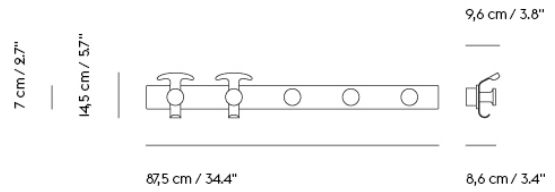

Shipper Colli 1
Gross Weight (kg) 3.14
Net Weight (kg) 2.26
Warranty Period 5 years

Item No.	Color	Contract Price	Lead Time
Ready-To-Ship			
12370	Grey/Grey	SEK 1.762,10	-
12373	Oak/Black	SEK 1.762,10	-
12371	Oak/Grey	SEK 1.762,10	-
12372	Oak/Copper Brown	SEK 1.762,10	-