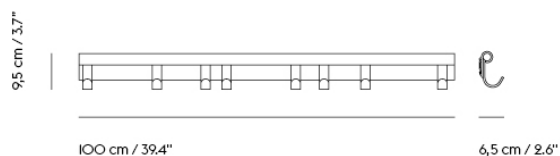

Shipper Colli 1
Gross Weight (kg) 3.3
Net Weight (kg) 2.4
Warranty Period 5 Years

Item No.	Color	Contract Price	Lead Time
Ready-To-Ship			
12393	Black	SEK 2.450,10	-
12395	Dark Green	SEK 2.450,10	-
12394	Plum	SEK 2.450,10	-
Extras			
12396	Extra Coat Hook - Black	SEK 184,90	-
12398	Extra Coat Hook - Dark Green	SEK 184,90	-
12397	Extra Coat Hook - Plum	SEK 184,90	-