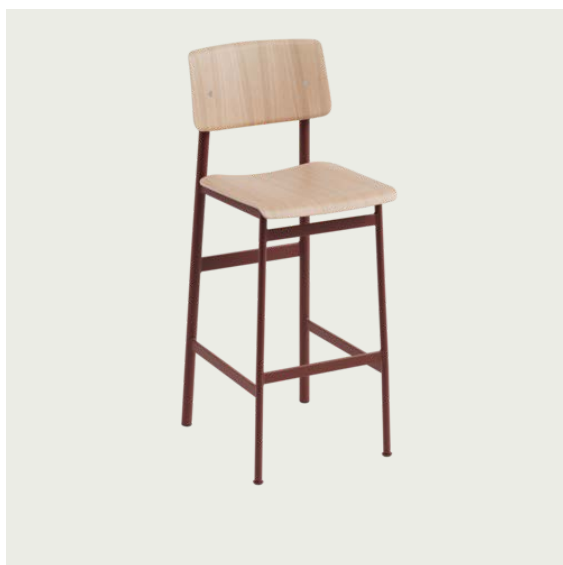

Shipper Colli	1
Gross Weight (kg)	12.05
Net Weight (kg)	8.5
Base color options	Black, Deep Red, Dusty Green or Grey
Warranty Period	10 years

Item No.	Color	Contract Price	Lead Time
Ready-To-Ship			
30245	Black/Black	SEK 4.514,10	-
30241	Oak/Black	SEK 4.514,10	-
30261	Oak/Deep Red	SEK 4.514,10	-
30244	Oak/Dusty Green	SEK 4.514,10	-
30262	Oak/Grey	SEK 4.514,10	-
30268	Stained Dark Brown/Black	SEK 4.514,10	-
Made-To-Order			
30263	Stained Dark Brown/Grey	SEK 4.514,10	>MOQ: 4 7 weeks
40405	Remix - Black/Black	SEK 5.890,10	>MOQ: 4 7 weeks
40406	Remix - Black/Dark Stained Brown	SEK 5.890,10	>MOQ: 4 7 weeks
40401	Remix - Black/Oak	SEK 5.890,10	>MOQ: 4 7 weeks
34596	Remix - Deep Red/Oak	SEK 5.890,10	>MOQ: 4 7 weeks
40404	Remix - Dusty Green/Oak	SEK 5.890,10	>MOQ: 4 7 weeks
34486	Remix - Grey/Oak	SEK 5.890,10	>MOQ: 4 7 weeks
34694	Remix - Grey/Stained Dark Brown	SEK 5.890,10	>MOQ: 4 7 weeks
40485	Canvas - Black/Black	SEK 6.148,10	>MOQ: 4 7 weeks
40486	Canvas - Black/Dark Stained Brown	SEK 6.148,10	>MOQ: 4 7 weeks
40481	Canvas - Black/Oak	SEK 6.148,10	>MOQ: 4 7 weeks
34604	Canvas - Deep Red/Oak	SEK 6.148,10	>MOQ: 4 7 weeks
40484	Canvas - Dusty Green/Oak	SEK 6.148,10	>MOQ: 4 7 weeks
34494	Canvas - Grey/Oak	SEK 6.148,10	>MOQ: 4 7 weeks