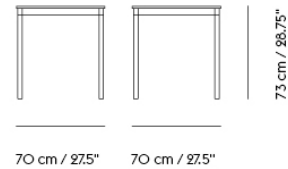

Shipper Colli	2
Gross Weight (kg)	14.3
Net Weight (kg)	8.73
Base color options	Black or White
Warranty Period	10 years

Item No.	Color	Contract Price	Lead Time
Made-To-Order			
64128	Black Laminate/Plywood/Black	SEK 9.455,70	6 weeks
64127	Black Laminate/Plywood/White	SEK 9.455,70	6 weeks
64126	White Laminate/Plywood/Black	SEK 9.455,70	6 weeks
64125	White Laminate/Plywood/White	SEK 9.455,70	6 weeks
64136	Black Nanolaminate/Plywood/Black	SEK 12.465,70	6 weeks
64135	Black Nanolaminate/Plywood/White	SEK 12.465,70	6 weeks
64134	White Nanolaminate/Plywood/Black	SEK 12.465,70	6 weeks
64133	White Nanolaminate/Plywood/White	SEK 12.465,70	6 weeks
64800	Lacquered Oak Veneer/Plywood/Black	SEK 9.885,70	6 weeks
64801	Lacquered Oak Veneer/Plywood/White	SEK 9.885,70	6 weeks
64130	Black Linoleum/Plywood/Black	SEK 9.885,70	6 weeks
64129	Black Linoleum/Plywood/White	SEK 9.885,70	6 weeks
Extras			
70721	Adjustable Feet for Base Table - Set of 4		-