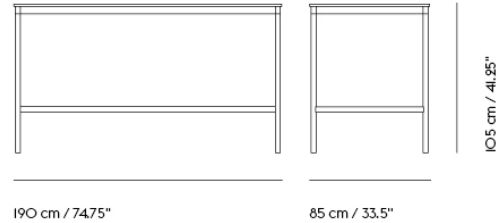

BASE HIGH TABLE / 190 X 85 H: 105 CM / 74.8 X 33.5 H: 41.3"

Shipper Colli	2
Gross Weight (kg)	47
Net Weight (kg)	40.25
Base color options	Black or White
Warranty Period	10 years

Item No.	Color	Contract Price	Lead Time
Ready-To-Ship			
62066	White Laminate/Plywood/Black	SEK 17.625,70	-
62065	White Laminate/Plywood/White	SEK 17.625,70	-
64777	Lacquered Oak Veneer/Plywood/Black	SEK 21.495,70	-
64776	Lacquered Oak Veneer/Plywood/White	SEK 21.495,70	-
62070	Black Linoleum/Plywood/Black	SEK 19.345,70	-
62069	Black Linoleum/Plywood/White	SEK 19.345,70	-
Made-To-Order			
62068	Black Laminate/Plywood/Black	SEK 17.625,70	8 weeks
62067	Black Laminate/Plywood/White	SEK 17.625,70	8 weeks
62076	Black Nanolaminat/Plywood/Black	SEK 22.785,70	8 weeks
62075	Black Nanolaminat/Plywood/White	SEK 22.785,70	8 weeks
62074	White Nanolaminat/Plywood/Black	SEK 22.785,70	8 weeks
62073	White Nanolaminat/Plywood/White	SEK 22.785,70	8 weeks
Extras			
70721	Adjustable Feet for Base Table - Set of 4		-