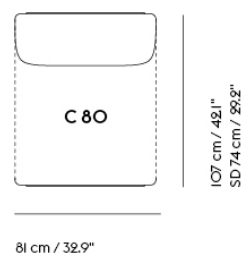

IN SITU MODULAR SOFA / CENTRE MODULE (C80)

Shipper Colli	1
Gross Weight (kg)	30.2
Net Weight (kg)	23.53
Please note	This variant is a Seating Module only and does not include a Frame Section.
Warranty Period	10 years

Item No.	Color	Contract Price	Lead Time
Ready-To-Ship			
41122-12	Clay 12	SEK 12.895,70	-
98864-240	Ecriture 240	SEK 12.895,70	-
Made-To-Order			
99035	Remix - All Colors	SEK 9.885,70	6 weeks
95552	Colline - All Colors	SEK 11.605,70	6 weeks
41140	Fiord - All Colors	SEK 11.605,70	6 weeks
95502	Re-wool - All Colors	SEK 11.605,70	6 weeks
98802	Sabi - All Colors	SEK 11.605,70	6 weeks
99298	Beck - All Colors	SEK 12.465,70	8 weeks
41149	Hallingdal - All Colors	SEK 12.465,70	6 weeks
99232	Hearth - All Colors	SEK 12.465,70	8 weeks
95602	Twill Weave - All Colors	SEK 12.465,70	6 weeks
41122	Clay - All Colors	SEK 12.895,70	6 weeks
41158	Divina - All Colors	SEK 12.895,70	6 weeks
41167	Divina MD - All Colors	SEK 12.895,70	6 weeks
41176	Divina Melange - All Colors	SEK 12.895,70	6 weeks
98864	Ecriture - All Colors	SEK 12.895,70	6 weeks
76405	Planum - All Colors	SEK 12.895,70	6 weeks
41185	Vidar - All Colors	SEK 12.895,70	6 weeks