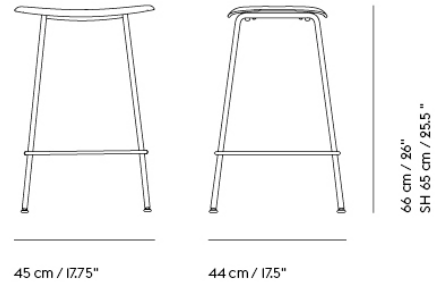

FIBER COUNTER STOOL / TUBE BASE - 65 CM / 25.6"

Shipper Colli	1
Gross Weight (kg)	7
Net Weight (kg)	4
Base color options	Anthracite Black, Dusty Green, Grey or White
Warranty Period	10 years

Item No.	Color	Contract Price	Lead Time
Ready-To-Ship			
58903	Black/Anthracite Black (Recycled Plastic)	SEK 2.192,10	-
58904	Grey/Grey (Recycled Plastic)	SEK 2.192,10	-
58905	Natural White/White (Recycled Plastic)	SEK 2.192,10	-
Made-To-Order			
59076	Dusty Green/Dusty Green (Recycled Plastic)	SEK 2.192,10	3 weeks
59077	Ochre/Black (Recycled Plastic)	SEK 2.192,10	3 weeks
23540	Remix - All Colors	SEK 3.826,10	4 weeks
23548	Canvas - All Colors	SEK 4.170,10	4 weeks
23547	Clara - All Colors	SEK 4.170,10	4 weeks
59557	Fiord - All Colors	SEK 4.170,10	4 weeks
55023	Hero - All Colors	SEK 4.170,10	4 weeks
19670	Re-wool - All Colors	SEK 4.170,10	4 weeks
19558	Sabi - All Colors	SEK 4.170,10	4 weeks
23541	Steelcut - All Colors	SEK 4.170,10	4 weeks
23542	Steelcut Trio - All Colors	SEK 4.170,10	4 weeks
23543	Hallingdal - All Colors	SEK 4.381,70	4 weeks
55140	Balder - All Colors	SEK 4.514,10	4 weeks
13679	Beck - All Colors	SEK 4.514,10	6 weeks
58012	Clay - All Colors	SEK 4.514,10	4 weeks
23544	Divina - All Colors	SEK 4.514,10	4 weeks
23549	Divina MD - All Colors	SEK 4.514,10	4 weeks