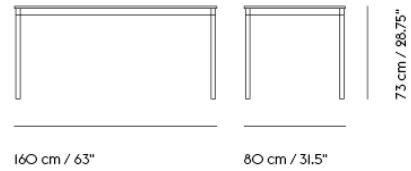

Shipper Colli	2
Gross Weight (kg)	25.4
Net Weight (kg)	20.14
Base color options	Black or White
Warranty Period	10 years

Item No.	Color	Contract Price	Lead Time
Made-To-Order			
64008	Black Laminate/Plywood/Black	SEK 11.605,70	6 weeks
64007	Black Laminate/Plywood/White	SEK 11.605,70	6 weeks
64006	White Laminate/Plywood/Black	SEK 11.605,70	6 weeks
64005	White Laminate/Plywood/White	SEK 11.605,70	6 weeks
64016	Black Nanolaminat/Plywood/Black	SEK 14.615,70	6 weeks
64015	Black Nanolaminat/Plywood/White	SEK 14.615,70	6 weeks
64014	White Nanolaminat/Plywood/Black	SEK 14.615,70	6 weeks
64013	White Nanolaminat/Plywood/White	SEK 14.615,70	6 weeks
64789	Lacquered Oak Veneer/Plywood/Black	SEK 13.325,70	6 weeks
64788	Lacquered Oak Veneer/Plywood/White	SEK 13.325,70	6 weeks
64010	Black Linoleum/Plywood/Black	SEK 12.465,70	6 weeks
64009	Black Linoleum/Plywood/White	SEK 12.465,70	6 weeks
Extras			
70721	Adjustable Feet for Base Table - Set of 4		-