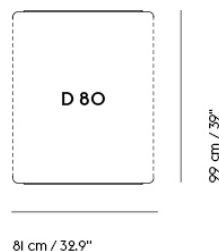

IN SITU MODULAR SOFA / OTTOMAN MODULE (D80)

Shipper Colli	1
Gross Weight (kg)	18.1
Net Weight (kg)	11.9
Please note	This variant is a Seating Module only and does not include a Frame Section.
Warranty Period	10 years

Item No.	Color	Contract Price	Lead Time
Ready-To-Ship			
41123-12	Clay 12	SEK 6.836,10	-
98865-240	Ecriture 240	SEK 6.836,10	-
Made-To-Order			
99036	Remix - All Colors	SEK 5.671,70	6 weeks
95553	Colline - All Colors	SEK 6.234,10	6 weeks
41141	Fiord - All Colors	SEK 6.234,10	6 weeks
95503	Re-wool - All Colors	SEK 6.234,10	6 weeks
98803	Sabi - All Colors	SEK 6.234,10	6 weeks
41150	Hallingdal - All Colors	SEK 6.492,10	6 weeks
99299	Beck - All Colors	SEK 6.836,10	8 weeks
41123	Clay - All Colors	SEK 6.836,10	6 weeks
41159	Divina - All Colors	SEK 6.836,10	6 weeks
41168	Divina MD - All Colors	SEK 6.836,10	6 weeks
41177	Divina Melange - All Colors	SEK 6.836,10	6 weeks
98865	Ecriture - All Colors	SEK 6.836,10	6 weeks
99233	Hearth - All Colors	SEK 6.836,10	8 weeks
76406	Planum - All Colors	SEK 6.836,10	6 weeks
95603	Twill Weave - All Colors	SEK 6.836,10	6 weeks
41186	Vidar - All Colors	SEK 6.836,10	6 weeks