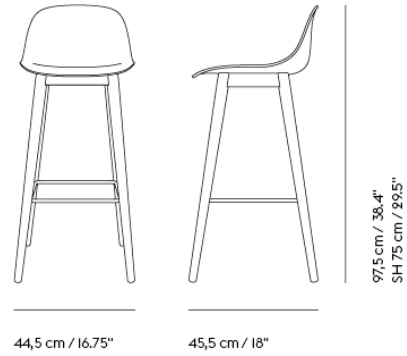

FIBER BAR STOOL / WOOD BASE - WITH BACKREST - 75 CM / 29.5"

Shipper Colli	1
Gross Weight (kg)	7
Net Weight (kg)	6.1
Base color options	Anthracite Black, Dusty Green, Grey, Oak or Stained Dark Brown
Warranty Period	10 years

Item No.	Color	Contract Price	Lead Time
Ready-To-Ship			
58926	Black/Anthracite Black (Recycled Plastic)	SEK 3.693,70	-
58927	Grey/Grey (Recycled Plastic)	SEK 3.693,70	-
58928	Natural White/Oak (Recycled Plastic)	SEK 3.693,70	-
Made-To-Order			
58967	Black/Stained Dark Brown (Recycled Plastic)	SEK 3.693,70	-
59066	Dusty Green/Dusty Green (Recycled Plastic)	SEK 3.693,70	3 weeks
59067	Dusty Green/Stained Dark Brown (Recycled Plastic)	SEK 3.693,70	3 weeks
59068	Grey/Stained Dark Brown (Recycled Plastic)	SEK 3.693,70	3 weeks
59069	Natural White/Stained Dark Brown (Recycled Plastic)	SEK 3.693,70	3 weeks
59070	Ochre/Oak (Recycled Plastic)	SEK 3.693,70	3 weeks
23780	Remix - All Colors	SEK 6.234,10	4 weeks
23788	Canvas - All Colors	SEK 6.703,70	4 weeks
23787	Clara - All Colors	SEK 6.703,70	4 weeks
59565	Fiord - All Colors	SEK 6.703,70	4 weeks
55031	Hero - All Colors	SEK 6.703,70	4 weeks
19678	Re-wool - All Colors	SEK 6.703,70	4 weeks
19566	Sabi - All Colors	SEK 6.703,70	4 weeks
23781	Steelcut - All Colors	SEK 6.703,70	4 weeks
23782	Steelcut Trio - All Colors	SEK 6.703,70	4 weeks