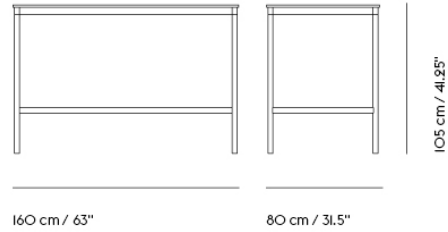

BASE HIGH TABLE / 160 X 80 H: 105 CM / 63 X 31.5 H: 41.3"

Shipper Colli	2
Gross Weight (kg)	37.4
Net Weight (kg)	31.67
Base color options	Black or White
Warranty Period	10 years

Item No.	Color	Contract Price	Lead Time
Made-To-Order			
63048	Black Laminate/Plywood/Black	SEK 16.765,70	8 weeks
63047	Black Laminate/Plywood/White	SEK 16.765,70	8 weeks
63046	White Laminate/Plywood/Black	SEK 16.765,70	8 weeks
63045	White Laminate/Plywood/White	SEK 16.765,70	8 weeks
63056	Black Nanolaminate/Plywood/Black	SEK 20.205,70	8 weeks
63055	Black Nanolaminate/Plywood/White	SEK 20.205,70	8 weeks
63054	White Nanolaminate/Plywood/Black	SEK 20.205,70	8 weeks
63053	White Nanolaminate/Plywood/White	SEK 20.205,70	8 weeks
64785	Lacquered Oak VeneerPlywood/Black	SEK 19.345,70	8 weeks
64784	Lacquered Oak VeneerPlywood/White	SEK 19.345,70	8 weeks
63050	Black Linoleum/Plywood/Black	SEK 18.485,70	8 weeks
63049	Black Linoleum/Plywood/White	SEK 18.485,70	8 weeks
Extras			
70721	Adjustable Feet for Base Table - Set of 4		-