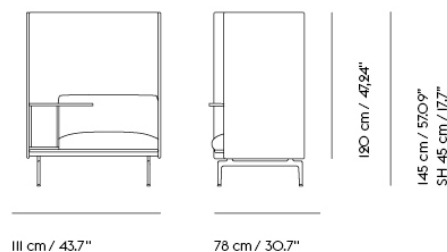

COM/COL & Specials

75928	COM - Textile	SEK 43.860,00	6-12 weeks
96328	COM - Imitation Leather	SEK 46.005,70	6-12 weeks
76004	COM - Leather	SEK 64.925,70	6-12 weeks

OUTLINE HIGHBACK WORK 120 / LEFT - POLISHED ALUMINUM BASE - SH: 45 CM / 17.7"