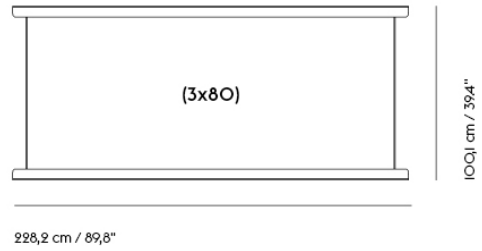

IN SITU MODULAR SOFA / FRAME SECTION (3 X 80)

Shipper Colli 1
Gross Weight (kg) 29,9
Net Weight (kg) 24,92
Warranty Period 10 years

Item No.	Color	Contract Price	Lead Time
Ready-To-Ship			
41560	Black - 3 x 80	SEK 5.546,10	-