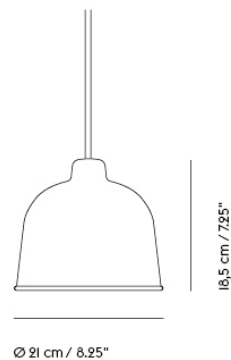

Shipper Colli	1
Gross Weight (kg)	1.17
Net Weight (kg)	0.76
Bulb included	Yes
Warranty Period	5 years

Item No.	Color	Contract Price	Lead Time
Ready-To-Ship			
12237	Black	SEK 1.504,10	-
12239	Blue-Grey	SEK 1.504,10	-
12238	Dark Green	SEK 1.504,10	-
12235	Dusty Green	SEK 1.504,10	-
12232	Grey	SEK 1.504,10	-
12233	Nature	SEK 1.504,10	-
Extras			
15801	Grain / Rime Ø12+Ø18+Ø25 Cord - Black (per linear meter)	SEK 59,30	-
60285	Grain Cord - Blue-Grey (per linear meter)	SEK 59,30	-
60284	Grain Cord - Dark Green (per linear meter)	SEK 59,30	-
60282	Grain Cord - Dusty Green (per linear meter)	SEK 59,30	-
60280	Grain Cord - Grey (per linear meter)	SEK 59,30	-
60281	Grain Cord - Nature (per linear meter)	SEK 59,30	-
24050	Ceiling Cap - White	SEK 116,10	-
21100	Dimmable Bulb for Fluid Small and Grain Pendant Lamp	SEK 193,50	-