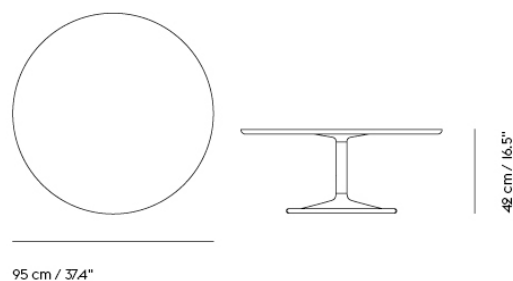

SOFT COFFEE TABLE / Ø 95 H: 42 CM / Ø 37.4 H: 16.5"

Shipper Colli	3
Gross Weight (kg)	27.823
Net Weight (kg)	22.467
Warranty period	5 years

Item No.	Color	Contract Price	Lead Time
Ready-To-Ship			
10766	Beige Green Laminate/Beige Green	SEK 8.556,10	-
10764	Black Nanolaminate/Black	SEK 9.025,70	-
10765	Grey Linoleum/Grey	SEK 8.556,10	-
10768	Dark Oiled Oak/Black	SEK 9.455,70	-
10767	Solid Oak/Grey	SEK 9.455,70	-