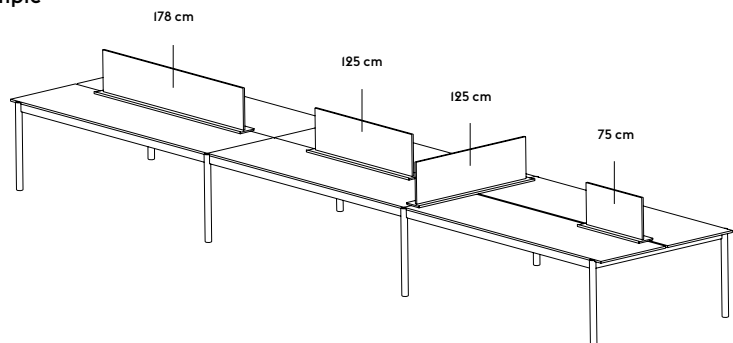

Example

OPTION B
1. TABLES / 2. ACCESSORIES / 3. LIGHTING / 4. TABLE POWER OUTLET / 5. INTEGRATED POWER / 6. CABLE TRAY