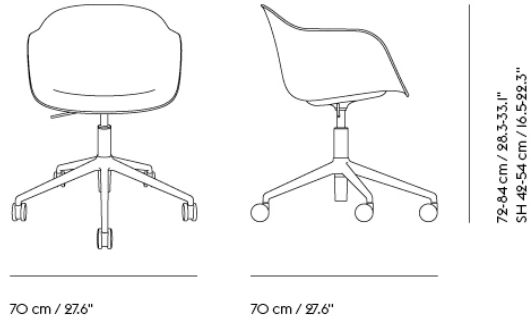

FIBER ARMCHAIR / SWIVEL BASE W. CASTORS & GAS LIFT

- Shipper Colli 1
- Gross Weight (kg) 10.3
- Net Weight (kg) 9.8
- Base color options Anthracite Black, Grey and Polished Aluminum with Black castors. White with white castors.
- Warranty Period 10 years