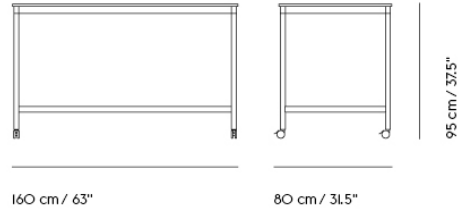

BASE HIGH TABLE / WITH CASTORS / 160 X 80 H: 95 CM / 63 X 31.5 H: 37.4"

Shipper Colli	2
Gross Weight (kg)	35.4
Net Weight (kg)	29.67
Base color options	Black or White
Warranty Period	10 years

Item No.	Color	Contract Price	Lead Time
Made-To-Order			
64311	Black Laminate/Plywood/Black	SEK 18.055,70	8 weeks
64375	Black Laminate/Plywood/White	SEK 18.055,70	8 weeks
64351	White Laminate/Plywood/Black	SEK 18.055,70	8 weeks
64414	White Laminate/Plywood/White	SEK 18.055,70	8 weeks
64327	Black Nanolaminate/Plywood/Black	SEK 21.495,70	8 weeks
64391	Black Nanolaminate/Plywood/White	SEK 21.495,70	8 weeks
64359	White Nanolaminate/Plywood/Black	SEK 21.495,70	8 weeks
64423	White Nanolaminate/Plywood/White	SEK 21.495,70	8 weeks
64335	Lacquered Oak Veneer/Plywood/Black	SEK 20.205,70	8 weeks
64399	Lacquered Oak Veneer/Plywood/White	SEK 20.205,70	8 weeks
64318	Black Linoleum/Plywood/Black	SEK 19.775,70	8 weeks
64382	Black Linoleum/Plywood/White	SEK 19.775,70	8 weeks