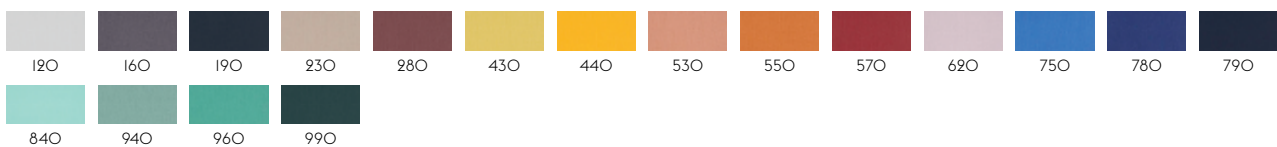

TWILL WEAVE BY KVADRAT

Designer: Jonathan Olivares.

Composition: 90% new wool (worsted), 10% nylon.

Durability: 60.000 Martindale / Lightfastness 5-7 (ISO I-8).

Sustainability: Complies with both EU ecolabel "The Flower" and Greenguard Gold Certification.

I10