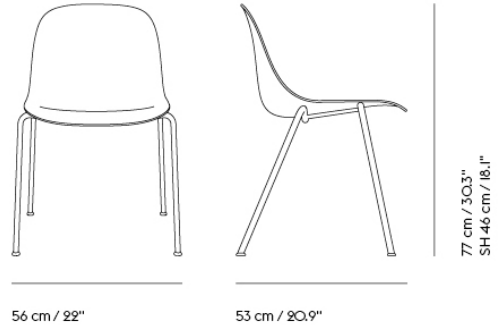

Shipper Colli	1
Gross Weight (kg)	10.3
Net Weight (kg)	7.4
Base color options	Chrome
Stacking	Up to 15 shell or 10 upholstered chairs can be stacked together
Warranty Period	10 years

Item No.	Color	Contract Price	Lead Time
Made-To-Order			
59016	Black/Chrome (Recycled Plastic)	SEK 2.536,10	3 weeks
59018	Dusty Green/Chrome (Recycled Plastic)	SEK 2.536,10	3 weeks
59017	Grey/Chrome (Recycled Plastic)	SEK 2.536,10	3 weeks
59020	Natural White/Chrome (Recycled Plastic)	SEK 2.536,10	3 weeks
59019	Ochre/Chrome (Recycled Plastic)	SEK 2.536,10	3 weeks
25326	Remix - All Colors	SEK 4.514,10	4 weeks
25334	Canvas - All Colors	SEK 5.327,70	4 weeks
25333	Clara - All Colors	SEK 5.327,70	4 weeks
59567	Fiord - All Colors	SEK 5.327,70	4 weeks
55047	Hero - All Colors	SEK 5.327,70	4 weeks
19681	Re-wool - All Colors	SEK 5.327,70	4 weeks
19569	Sabi - All Colors	SEK 5.327,70	4 weeks
25329	Steelcut - All Colors	SEK 5.327,70	4 weeks
25330	Steelcut Trio - All Colors	SEK 5.327,70	4 weeks
25331	Hallingdal - All Colors	SEK 6.015,70	4 weeks
55164	Balder - All Colors	SEK 6.148,10	4 weeks
13690	Beck - All Colors	SEK 6.148,10	6 weeks
58023	Clay - All Colors	SEK 6.148,10	4 weeks
25332	Divina - All Colors	SEK 6.148,10	4 weeks
25335	Divina MD - All Colors	SEK 6.148,10	4 weeks
25336	Divina Melange - All Colors	SEK 6.148,10	4 weeks