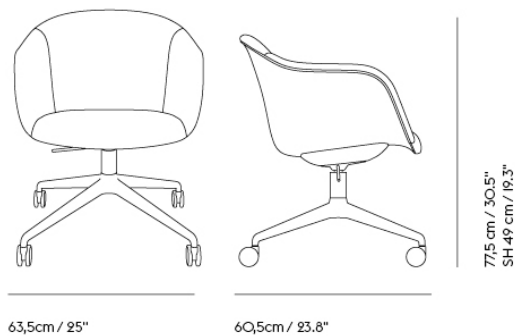

FIBER SOFT ARMCHAIR SWIVEL BASE W. CASTORS AND TILT

Shipper Colli	1
Gross Weight (kg)	18.841
Net Weight (kg)	15.341
Base color options	Anthracite Black or Grey
Warranty Period	10 years

Item No.	Color	Contract Price	Lead Time
Made-To-Order			
16301	Remix - All Colors	SEK 9.025,70	4 weeks
16306	Canvas - All Colors	SEK 10.315,70	4 weeks
16305	Clara - All Colors	SEK 10.315,70	4 weeks
16578	Fiord - All Colors	SEK 10.315,70	4 weeks
16590	Hero - All Colors	SEK 10.315,70	4 weeks
16313	Re-wool - All Colors	SEK 10.315,70	4 weeks
16251	Sabi - All Colors	SEK 10.315,70	4 weeks
16303	Steelcut - All Colors	SEK 10.315,70	4 weeks
16304	Steelcut Trio - All Colors	SEK 10.315,70	4 weeks
16312	Balder - All Colors	SEK 11.175,70	4 weeks
13792	Beck - All Colors	SEK 11.175,70	6 weeks
16302	Clay - All Colors	SEK 11.175,70	4 weeks
16308	Divina - All Colors	SEK 11.175,70	4 weeks
16309	Divina MD - All Colors	SEK 11.175,70	4 weeks
16310	Divina Melange - All Colors	SEK 11.175,70	4 weeks
16566	Ecriture - All Colors	SEK 11.175,70	4 weeks
16307	Hallingdal - All Colors	SEK 11.175,70	4 weeks
14550	Hearth - All Colors	SEK 11.175,70	6 weeks
16259	Planum - All Colors	SEK 11.175,70	4 weeks
16311	Twill Weave - All Colors	SEK 11.175,70	4 weeks
16574	Vidar - All Colors	SEK 11.175,70	4 weeks