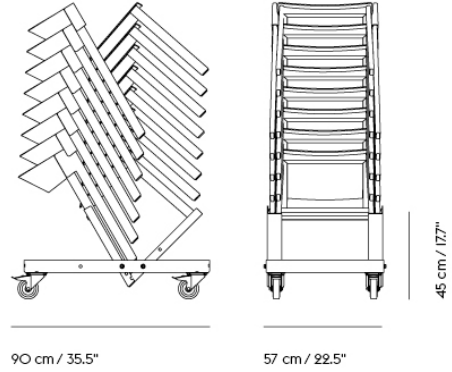

COVER AND VISU CHAIR TRANSPORT TROLLEY

Shipper Colli	1
Gross Weight (kg)	22
Net Weight (kg)	21.5
Please note	This transport trolley can be used for Visu Chair Tube Base, Visu Chair Sled Base and Cover Side Chair.
Stacking information	Stacking on Trolley: Without upholstery: 17. With upholstery: 15. With linking device: 15 Stacking on floor: Without upholstery: 15. With upholstery: 10. With linking device: 8. Cover Side Chair: 4 on floor and 10 on trolley.
Warranty Period	5 years

Item No.	Color	Contract Price	Lead Time
Ready-To-Ship			
99009	Black	SEK 6.234,10	-