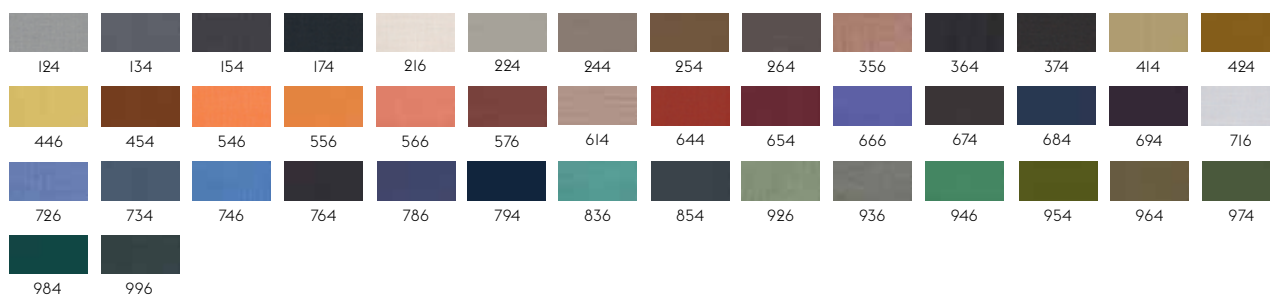

CANVAS BY KVADRAT

Designer: Giulio Ridolfo.

Composition: 90% new wool worsted, 10% nylon.

Durability: 100.000 Martindale / Lightfastness 5-7 (ISO I-8).

Sustainability: Complies with both EU ecolabel "The Flower" and Greenguard Gold Certification.

114