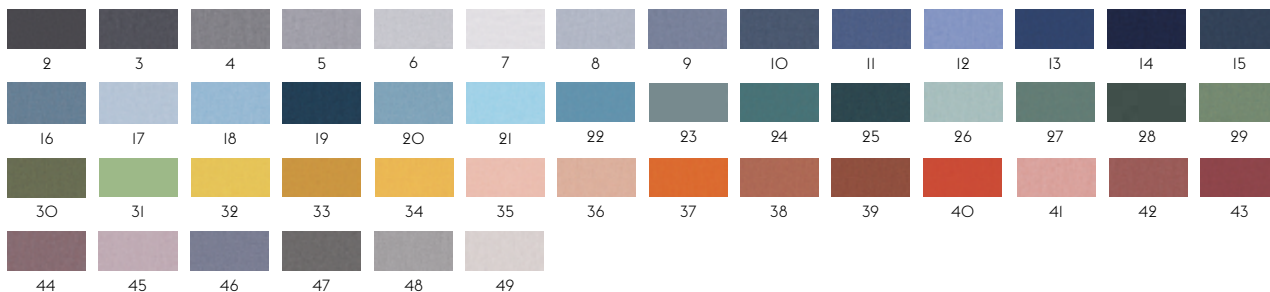

BECK BY MAHARAM

Composition: 78% wool, 22% nylon.

Durability: 100.000 Martindale / Lightfastness AATCC I6.3, 40+ hours.

Sustainability: Complies with Greenguard Gold Certification.

1