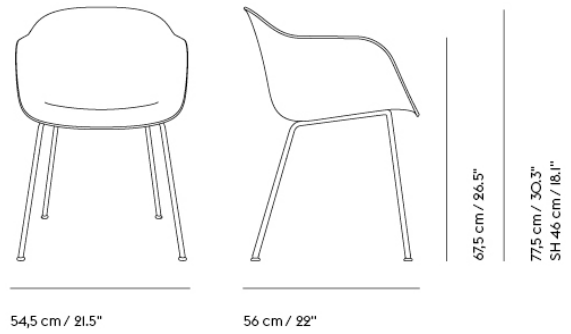

Shipper Colli	1
Gross Weight (kg)	9
Net Weight (kg)	6
Base color options	Anthracite Black, Chrome, Dusty Green, Grey or White
Warranty Period	10 years

Item No.	Color	Contract Price	Lead Time
Ready-To-Ship			
58968	Black/Anthracite Black (Recycled Plastic)	SEK 2.661,70	-
58970	Dusty Green/Dusty Green (Recycled Plastic)	SEK 2.661,70	-
58969	Grey/Grey (Recycled Plastic)	SEK 2.661,70	-
58972	Natural White/White (Recycled Plastic)	SEK 2.661,70	-
58971	Ochre/Anthracite Black (Recycled Plastic)	SEK 2.661,70	-
Made-To-Order			
59050	Black/Chrome (Recycled Plastic)	SEK 2.661,70	3 weeks
59052	Dusty Green/Chrome (Recycled Plastic)	SEK 2.661,70	3 weeks
59051	Grey/Chrome (Recycled Plastic)	SEK 2.661,70	3 weeks
59054	Natural White/Chrome (Recycled Plastic)	SEK 2.661,70	3 weeks
59053	Ochre/Chrome (Recycled Plastic)	SEK 2.661,70	3 weeks
20014	Remix - All Colors	SEK 4.983,70	4 weeks
23011	Canvas - All Colors	SEK 5.804,10	4 weeks
23010	Clara - All Colors	SEK 5.804,10	4 weeks
23009	Fiord - All Colors	SEK 5.804,10	4 weeks
55000	Hero - All Colors	SEK 5.804,10	4 weeks
19660	Re-wool - All Colors	SEK 5.804,10	4 weeks
19548	Sabi - All Colors	SEK 5.804,10	4 weeks
20015	Steelcut - All Colors	SEK 5.804,10	4 weeks
20016	Steelcut Trio - All Colors	SEK 5.804,10	4 weeks
20017	Hallingdal - All Colors	SEK 6.492,10	4 weeks