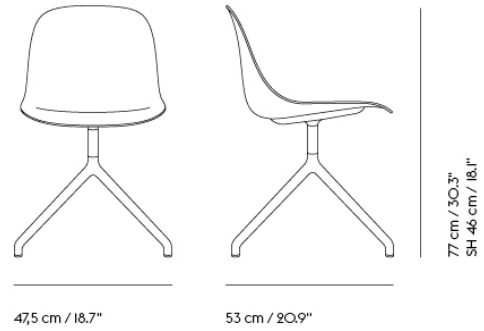

Shipper Colli	1
Gross Weight (kg)	10.3
Net Weight (kg)	9.8
Base color options	Anthracite Black, Dusty Green, Grey, Polished Aluminum or White
Warranty Period	10 years

Item No.	Color	Contract Price	Lead Time
Made-To-Order			
58937	Black/Anthracite Black (Recycled Plastic)	SEK 3.482,10	3 weeks
58939	Dusty Green/Dusty Green (Recycled Plastic)	SEK 3.482,10	3 weeks
58938	Grey/Grey (Recycled Plastic)	SEK 3.482,10	3 weeks
58941	Natural White/White (Recycled Plastic)	SEK 3.482,10	3 weeks
58940	Ochre/Anthracite Black (Recycled Plastic)	SEK 3.482,10	3 weeks
23410	Remix - All Colors	SEK 5.460,10	4 weeks
23418	Canvas - All Colors	SEK 6.234,10	4 weeks
23417	Clara - All Colors	SEK 6.234,10	4 weeks
23476	Fiord - All Colors	SEK 6.234,10	4 weeks
55018	Hero - All Colors	SEK 6.234,10	4 weeks
19667	Re-wool - All Colors	SEK 6.234,10	4 weeks
19555	Sabi - All Colors	SEK 6.234,10	4 weeks
23411	Steelcut - All Colors	SEK 6.234,10	4 weeks
23412	Steelcut Trio - All Colors	SEK 6.234,10	4 weeks
23413	Hallingdal - All Colors	SEK 6.922,10	4 weeks
55135	Balder - All Colors	SEK 7.047,70	4 weeks
13676	Beck - All Colors	SEK 7.047,70	6 weeks
58009	Clay - All Colors	SEK 7.047,70	4 weeks
23414	Divina - All Colors	SEK 7.047,70	4 weeks
23419	Divina MD - All Colors	SEK 7.047,70	4 weeks
23420	Divina Melange - All Colors	SEK 7.047,70	4 weeks
59338	Ecriture - All Colors	SEK 7.047,70	4 weeks