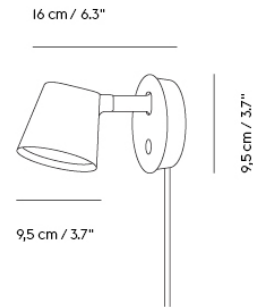

Shipper Colli 1
Gross Weight (kg) 0.75
Net Weight (kg) 0.45
Bulb included Yes. Integrated non-replaceable LED
Warranty Period 5 years

Item No.	Color	Contract Price	Lead Time
Ready-To-Ship			
22326	Black	SEK 1.762,10	-
22328	Copper Brown	SEK 1.762,10	-
22325	Grey	SEK 1.762,10	-
22327	White	SEK 1.762,10	-