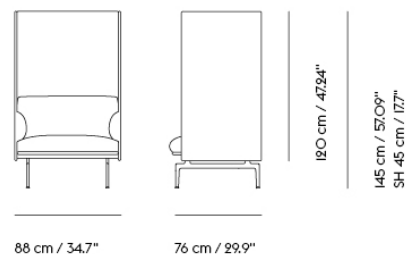

OUTLINE HIGHBACK SOFA I20 / I-SEATER - POLISHED ALUMINUM BASE - SH: 45 CM / 17.7"

Shipper Colli	1
Gross Weight (kg)	35
Net Weight (kg)	25
Additional Information	Please note that the highback height for this product is 120 cm / 47.2"
Warranty Period	10 years

Item No.	Color	Contract Price	Lead Time
Made-To-Order			
75372	Remix - All Colors	SEK 28.375,70	6 weeks
75452	Canvas - All Colors	SEK 31.815,70	6 weeks
75412	Clara - All Colors	SEK 31.815,70	6 weeks
75773	Colline - All Colors	SEK 31.815,70	6 weeks
75132	Fiord - All Colors	SEK 31.815,70	6 weeks
75252	Steelcut - All Colors	SEK 31.815,70	6 weeks
75212	Steelcut Trio - All Colors	SEK 31.815,70	6 weeks
75292	Hallingdal - All Colors	SEK 33.535,70	6 weeks
75052	Balder - All Colors	SEK 34.395,70	6 weeks
85619	Beck - All Colors	SEK 34.395,70	8 weeks
75732	Clay - All Colors	SEK 34.395,70	6 weeks
75492	Divina - All Colors	SEK 34.395,70	6 weeks
75532	Divina MD - All Colors	SEK 34.395,70	6 weeks
75572	Divina Melange - All Colors	SEK 34.395,70	6 weeks
76127	Ecriture - All Colors	SEK 34.395,70	6 weeks
97648	Hearth - All Colors	SEK 34.395,70	8 weeks
75793	Planum - All Colors	SEK 34.395,70	6 weeks
75092	Twill Weave - All Colors	SEK 34.395,70	6 weeks
75692	Vidar - All Colors	SEK 34.395,70	6 weeks

Extras

83061	Leather care set for Refine Leather	SEK 172,00	-