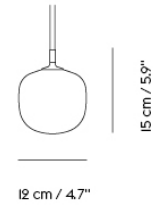

Shipper Colli	1
Gross Weight (kg)	2.1
Net Weight (kg)	0.8
Bulb included	Yes
Warranty Period	5 years

Item No.	Color	Contract Price	Lead Time
Ready-To-Ship			
22414	Black	SEK 1.973,70	-
22240	Deep Red	SEK 1.973,70	-
22418	Grey	SEK 1.973,70	-
22422	Orange	SEK 1.973,70	-
22410	White	SEK 1.973,70	-
Extras			
22540	Rime Cord for Ø12+Ø18+Ø25 - Grey (per linear meter)	SEK 34,00	-
22541	Rime Cord Ø12+Ø18+Ø25 cm - Orange (per linear meter)	SEK 34,00	-
15804	Fluid / Rime Ø12+Ø18+Ø25 Cord - White (per linear meter)	SEK 59,30	-
15801	Grain / Rime Ø12+Ø18+Ø25 Cord - Black (per linear meter)	SEK 59,30	-
15800	Rime Cord for Ø12+Ø18+Ø25 - Deep Red (per linear meter)	SEK 59,30	-