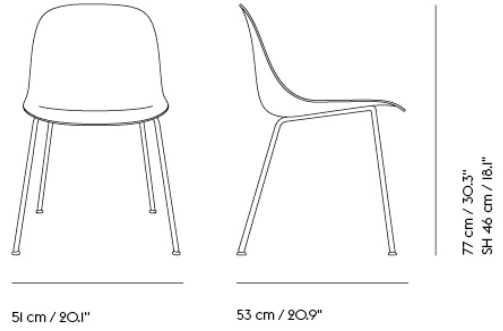

Shipper Colli	1
Gross Weight (kg)	9
Net Weight (kg)	4.9
Base color options	Anthracite Black, Chrome, Dusty Green, Grey or White
Warranty Period	10 Years

Item No.	Color	Contract Price	Lead Time
Ready-To-Ship			
58932	Black/Anthracite Black (Recycled Plastic)	SEK 2.450,10	-
58934	Dusty Green/Dusty Green (Recycled Plastic)	SEK 2.450,10	-
58933	Grey/Grey (Recycled Plastic)	SEK 2.450,10	-
58936	Natural White/White (Recycled Plastic)	SEK 2.450,10	-
58935	Ochre/Anthracite Black (Recycled Plastic)	SEK 2.450,10	-
Made-To-Order			
59037	Black/Chrome (Recycled Plastic)	SEK 2.450,10	3 weeks
59039	Dusty Green/Chrome (Recycled Plastic)	SEK 2.450,10	3 weeks
59038	Grey/Chrome (Recycled Plastic)	SEK 2.450,10	3 weeks
59041	Natural White/Chrome (Recycled Plastic)	SEK 2.450,10	3 weeks
59040	Ochre/Chrome (Recycled Plastic)	SEK 2.450,10	3 weeks
23210	Remix - All Colors	SEK 4.381,70	4 weeks
23218	Canvas - All Colors	SEK 5.202,10	4 weeks
23217	Clara - All Colors	SEK 5.202,10	4 weeks
59552	Fiord - All Colors	SEK 5.202,10	4 weeks
55010	Hero - All Colors	SEK 5.202,10	4 weeks
19664	Re-wool - All Colors	SEK 5.202,10	4 weeks
19552	Sabi - All Colors	SEK 5.202,10	4 weeks
23211	Steelcut - All Colors	SEK 5.202,10	4 weeks
23212	Steelcut Trio - All Colors	SEK 5.202,10	4 weeks
23213	Hallingdal - All Colors	SEK 5.890,10	4 weeks