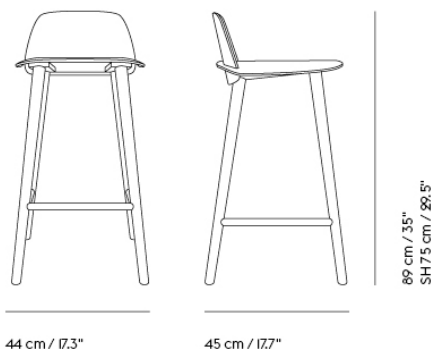

Shipper Colli 1
Gross Weight (kg) 5.6
Net Weight (kg) 4.3
Warranty Period 5 years

Item No.	Color	Contract Price	Lead Time
Ready-To-Ship			
32062	Black	SEK 4.295,70	-
32064	Green	SEK 4.295,70	-
32063	Grey	SEK 4.295,70	-
32066	Midnight Blue	SEK 4.295,70	-
32061	Oak	SEK 4.295,70	-
32067	Sand Yellow ***	SEK 4.295,70	-
32069	Stained Dark Brown	SEK 4.295,70	-
32065	Tan Rose	SEK 4.295,70	-
Made-To-Order			
32132	Black - With Steel Foot Protect	SEK 4.639,70	7 weeks
32134	Green - With Steel Foot Protect	SEK 4.639,70	7 weeks
32133	Grey - With Steel Foot Protect	SEK 4.639,70	7 weeks
32136	Midnight Blue - With Steel Foot Protect	SEK 4.639,70	7 weeks
32131	Oak - With Steel Foot Protect	SEK 4.639,70	7 weeks
32139	Stained Dark Brown - With Steel Foot Protect	SEK 4.639,70	7 weeks
32135	Tan Rose - With Steel Foot Protect	SEK 4.639,70	7 weeks
Extras			
80152	Felt glides for Nerd Series and Workshop Chair and Bench (4 pcs per pack) - Black	SEK 141,90	-
80153	Felt glides for Nerd Series and Workshop Chair and Bench (4 pcs per pack) - Grey	SEK 141,90	-