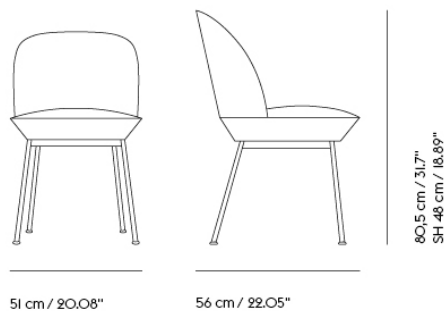

Shipper Colli	1
Gross Weight (kg)	13
Net Weight (kg)	9
Base color options	Chrome or Anthracite Black
Warranty Period	5 years

Item No.	Color	Contract Price	Lead Time
Made-To-Order			
14908	Clara - All Colors	SEK 6.703,70	4 weeks
30150	Colline - All Colors	SEK 6.703,70	4 weeks
14907	Fiord - All Colors	SEK 6.703,70	4 weeks
19512	Re-wool - All Colors	SEK 6.703,70	4 weeks
19492	Sabi - All Colors	SEK 6.703,70	4 weeks
14901	Steelcut - All Colors	SEK 6.703,70	4 weeks
14902	Steelcut Trio - All Colors	SEK 6.703,70	4 weeks
14903	Hallingdal - All Colors	SEK 7.305,70	4 weeks
14914	Still - All Colors	SEK 7.305,70	4 weeks
16687	Beck - All Colors	SEK 7.391,70	6 weeks
14638	Clay - All Colors	SEK 7.391,70	4 weeks
14904	Divina - All Colors	SEK 7.391,70	4 weeks
14910	Divina MD - All Colors	SEK 7.391,70	4 weeks
14911	Divina Melange - All Colors	SEK 7.391,70	4 weeks
59868	Ecriture - All Colors	SEK 7.391,70	4 weeks
16707	Hearth - All Colors	SEK 7.391,70	6 weeks
14921	Twill Weave - All Colors	SEK 7.391,70	4 weeks
14923	Vidar - All Colors	SEK 7.391,70	4 weeks
19532	Planum - All Colors	SEK 8.079,70	4 weeks

Extras