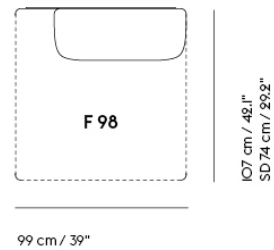

IN SITU MODULAR SOFA / LEFT OPEN-ENDED MODULE (F98)

Shipper Colli	1
Gross Weight (kg)	30.2
Net Weight (kg)	25.7
Please note	This product features an open end on the left-hand side when facing the product from the front.
Please note	This variant is a Seating Module only and does not include a Frame Section.
Warranty Period	10 years

Item No.	Color	Contract Price	Lead Time
Ready-To-Ship			
41125-12	Clay 12	SEK 14.185,70	-
98867-240	Ecriture 240	SEK 14.185,70	-
Made-To-Order			
99038	Remix - All Colors	SEK 11.175,70	6 weeks
95555	Colline - All Colors	SEK 12.465,70	6 weeks
41143	Fiord - All Colors	SEK 12.465,70	6 weeks
95505	Re-wool - All Colors	SEK 12.465,70	6 weeks
98805	Sabi - All Colors	SEK 12.465,70	6 weeks
41152	Hallingdal - All Colors	SEK 13.325,70	6 weeks
99301	Beck - All Colors	SEK 14.185,70	8 weeks
41125	Clay - All Colors	SEK 14.185,70	6 weeks
41161	Divina - All Colors	SEK 14.185,70	6 weeks
41170	Divina MD - All Colors	SEK 14.185,70	6 weeks
41179	Divina Melange - All Colors	SEK 14.185,70	6 weeks
98867	Ecriture - All Colors	SEK 14.185,70	6 weeks
99235	Hearth - All Colors	SEK 14.185,70	8 weeks
76408	Planum - All Colors	SEK 14.185,70	6 weeks
95605	Twill Weave - All Colors	SEK 14.185,70	6 weeks
41188	Vidar - All Colors	SEK 14.185,70	6 weeks