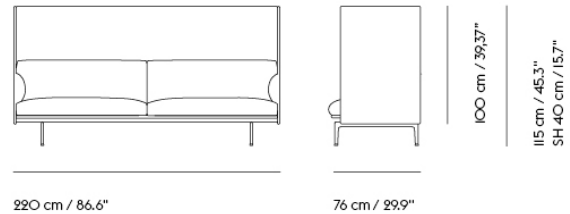

OUTLINE HIGHBACK SOFA 100 / 3-SEATER - BLACK BASE

Shipper Colli	I
Gross Weight (kg)	111
Net Weight (kg)	69
Additional Information	Please note that the highback height for this product is 100 cm / 39.4"
Warranty Period	10 years

Item No.	Color	Contract Price	Lead Time
Made-To-Order			
28488	Remix - All Colors	SEK 40.415,70	6 weeks
28490	Canvas - All Colors	SEK 45.145,70	6 weeks
28489	Clara - All Colors	SEK 45.145,70	6 weeks
91344	Colline - All Colors	SEK 45.145,70	6 weeks
28482	Fiord - All Colors	SEK 45.145,70	6 weeks
28485	Steelcut - All Colors	SEK 45.145,70	6 weeks
28484	Steelcut Trio - All Colors	SEK 45.145,70	6 weeks
28486	Hallingdal - All Colors	SEK 47.725,70	6 weeks
28501	Balder - All Colors	SEK 51.165,70	6 weeks
85690	Beck - All Colors	SEK 51.165,70	8 weeks
68290	Clay - All Colors	SEK 51.165,70	6 weeks
28491	Divina - All Colors	SEK 51.165,70	6 weeks
28492	Divina MD - All Colors	SEK 51.165,70	6 weeks
28493	Divina Melange - All Colors	SEK 51.165,70	6 weeks
76206	Ecriture - All Colors	SEK 51.165,70	6 weeks
97522	Hearth - All Colors	SEK 51.165,70	8 weeks
91475	Planum - All Colors	SEK 51.165,70	6 weeks
28502	Twill Weave - All Colors	SEK 51.165,70	6 weeks
28500	Vidar - All Colors	SEK 51.165,70	6 weeks

Extras

83061	Leather care set for Refine Leather	SEK 172,00	-