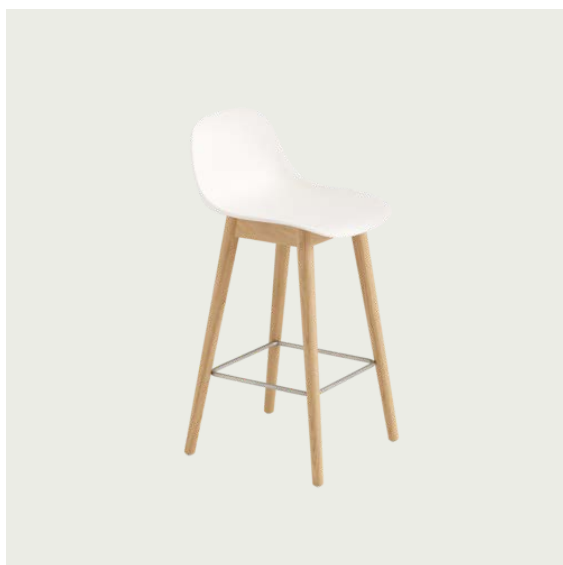

FIBER COUNTER STOOL / WOOD BASE - WITH BACKREST - 65 CM / 25.6"

Shipper Colli	1
Gross Weight (kg)	7
Net Weight (kg)	5.1
Base color options	Anthracite Black, Dusty Green, Grey, Oak or Stained Dark Brown
Warranty Period	10 years

Item No.	Color	Contract Price	Lead Time
Ready-To-Ship			
58923	Black/Anthracite Black (Recycled Plastic)	SEK 3.693,70	-
58924	Grey/Grey (Recycled Plastic)	SEK 3.693,70	-
58925	Natural White/Oak (Recycled Plastic)	SEK 3.693,70	-
Made-To-Order			
58966	Black/Stained Dark Brown (Recycled Plastic) ***	SEK 3.693,70	-
59080	Dusty Green/Dusty Green (Recycled Plastic)	SEK 3.693,70	3 weeks
59081	Dusty Green/Stained Dark Brown (Recycled Plastic)	SEK 3.693,70	3 weeks
59082	Grey/Stained Dark Brown (Recycled Plastic)	SEK 3.693,70	3 weeks
59083	Natural White/Stained Dark Brown (Recycled Plastic)	SEK 3.693,70	3 weeks
59084	Ochre/Oak (Recycled Plastic)	SEK 3.693,70	3 weeks
23750	Remix - All Colors	SEK 6.234,10	4 weeks
23758	Canvas - All Colors	SEK 6.703,70	4 weeks
23757	Clara - All Colors	SEK 6.703,70	4 weeks
59564	Fiord - All Colors	SEK 6.703,70	4 weeks
55030	Hero - All Colors	SEK 6.703,70	4 weeks
19677	Re-wool - All Colors	SEK 6.703,70	4 weeks
19565	Sabi - All Colors	SEK 6.703,70	4 weeks
23751	Steelcut - All Colors	SEK 6.703,70	4 weeks
23752	Steelcut Trio - All Colors	SEK 6.703,70	4 weeks