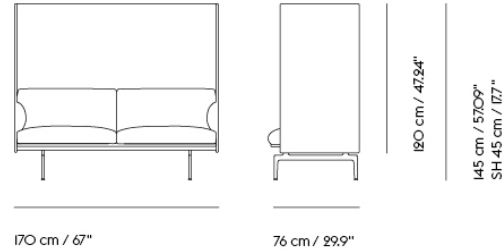

OUTLINE HIGHBACK SOFA 120 / 2-SEATER - BLACK BASE - SH: 45 CM / 17.7"

Shipper Colli	1
Gross Weight (kg)	54
Net Weight (kg)	38
Additional Information	Please note that the highback height for this product is 120 cm / 47.2"
Warranty Period	10 years

Item No.	Color	Contract Price	Lead Time
Made-To-Order			
75354	Remix - All Colors	SEK 37,835,70	6 weeks
75434	Canvas - All Colors	SEK 42,995,70	6 weeks
75394	Clara - All Colors	SEK 42,995,70	6 weeks
75764	Colline - All Colors	SEK 42,995,70	6 weeks
75114	Fiord - All Colors	SEK 42,995,70	6 weeks
75234	Steelcut - All Colors	SEK 42,995,70	6 weeks
75194	Steelcut Trio - All Colors	SEK 42,995,70	6 weeks
75274	Hallingdal - All Colors	SEK 45,145,70	6 weeks
75034	Balder - All Colors	SEK 46,435,70	6 weeks
85610	Beck - All Colors	SEK 46,435,70	8 weeks
75714	Clay - All Colors	SEK 46,435,70	6 weeks
75474	Divina - All Colors	SEK 46,435,70	6 weeks
75514	Divina MD - All Colors	SEK 46,435,70	6 weeks
75554	Divina Melange - All Colors	SEK 46,435,70	6 weeks
76118	Ecriture - All Colors	SEK 46,435,70	6 weeks
97630	Hearth - All Colors	SEK 46,435,70	8 weeks
75784	Planum - All Colors	SEK 46,435,70	6 weeks
75074	Twill Weave - All Colors	SEK 46,435,70	6 weeks
75674	Vidar - All Colors	SEK 46,435,70	6 weeks

Extras

83061	Leather care set for Refine Leather	SEK 172,00	-