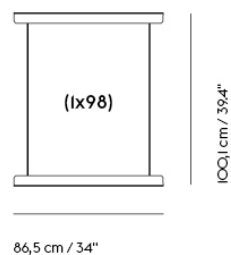

IN SITU MODULAR SOFA / FRAME SECTION (1 X 98)

Shipper Colli	1
Gross Weight (kg)	15.4
Net Weight (kg)	13.16
Warranty Period	10 years

Item No.	Color	Contract Price	Lead Time
Ready-To-Ship			
41556	Black - 1 x 98	SEK 1.848,10	-