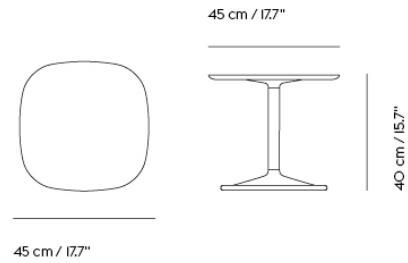

SOFT SIDE TABLE / 45 X 45 H: 40 CM / 17.7 X 17.7 H: 15.7"

Shipper Colli	2
Gross Weight (kg)	8.939
Net Weight (kg)	7.649
Warranty period	10 years

Item No.	Color	Contract Price	Lead Time
Ready-To-Ship			
13971	Orange Laminate/Orange ***	SEK 4.037,70	-
13973	Oiled Smoked Oak/Black ***	SEK 4.639,70	-