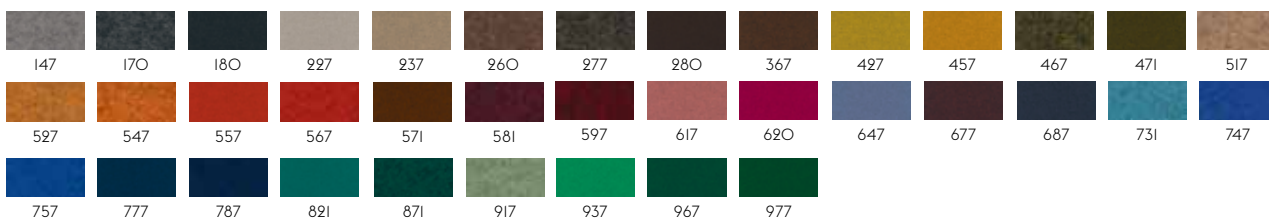

DIVINA MELANGE BY KVADRAT

Designer: Finn Sködt.
Composition: 100% new wool.
Durability: 45.000 Martindale / Lightfastness 6-7.
Sustainability: Complies with both EU ecolabel "The Flower" and Greenguard Gold Certification.

120