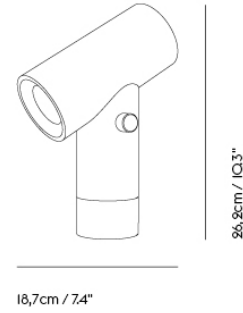

Shipper Colli	1
Gross Weight (kg)	1.72
Net Weight (kg)	1.234
Bulb included	Yes. Integrated non-replaceable LED
Warranty Period	5 years

Item No.	Color	Contract Price	Lead Time
Ready-To-Ship			
12124	Aluminum	SEK 2.536,10	-
12121	Black	SEK 2.536,10	-
12123	Green	SEK 2.536,10	-
12122	Umber	SEK 2.536,10	-