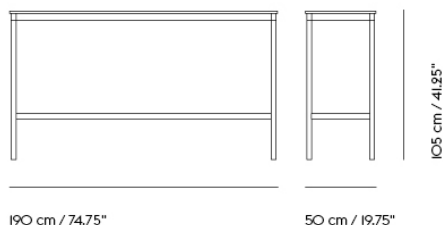

BASE HIGH TABLE / 190 X 50 H: 105 CM / 74.8 X 19.7 H: 41.3"

Shipper Colli	2
Gross Weight (kg)	39
Net Weight (kg)	34.2
Base color options	Black or White
Warranty Period	10 years

Item No.	Color	Contract Price	Lead Time
Ready-To-Ship			
62026	White Laminate/Plywood/Black	SEK 17.625,70	-
62025	White Laminate/Plywood/White	SEK 17.625,70	-
64772	Lacquered Oak Veneer/Plywood/Black	SEK 21.495,70	-
64773	Lacquered Oak Veneer/Plywood/White	SEK 21.495,70	-
62029	Black Linoleum/Plywood/Black	SEK 19.345,70	-
62030	Black Linoleum/Plywood/White	SEK 19.345,70	-
Made-To-Order			
62028	Black Laminate/Plywood/Black	SEK 17.625,70	8 weeks
62027	Black Laminate/Plywood/White	SEK 17.625,70	8 weeks
62036	Black Nanolaminat/Plywood/Black	SEK 22.785,70	8 weeks
62035	Black Nanolaminat/Plywood/White	SEK 22.785,70	8 weeks
62034	White Nanolaminat/Plywood/Black	SEK 22.785,70	8 weeks
62033	White Nanolaminat/Plywood/White	SEK 22.785,70	8 weeks
Extras			
70721	Adjustable Feet for Base Table - Set of 4		-