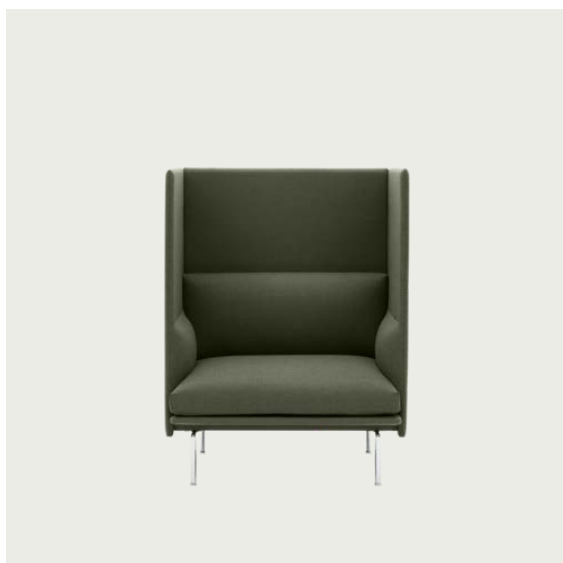

OUTLINE HIGHBACK SOFA 100 / 1-SEATER - POLISHED ALUMINUM BASE

Shipper Colli	1
Gross Weight (kg)	63
Net Weight (kg)	54
Additional Information	Please note that the highback height for this product is 100 cm / 39.4"
Warranty Period	10 years

Item No.	Color	Contract Price	Lead Time
Made-To-Order			
69428	Remix - All Colors	SEK 27,945,70	6 weeks
69430	Canvas - All Colors	SEK 31,815,70	6 weeks
69429	Clara - All Colors	SEK 31,815,70	6 weeks
91392	Colline - All Colors	SEK 31,815,70	6 weeks
69422	Fiord - All Colors	SEK 31,815,70	6 weeks
69425	Steelcut - All Colors	SEK 31,815,70	6 weeks
69424	Steelcut Trio - All Colors	SEK 31,815,70	6 weeks
69426	Hallingdal - All Colors	SEK 34,395,70	6 weeks
69441	Balder - All Colors	SEK 36,115,70	6 weeks
85738	Beck - All Colors	SEK 36,115,70	8 weeks
68346	Clay - All Colors	SEK 36,115,70	6 weeks
69431	Divina - All Colors	SEK 36,115,70	6 weeks
69432	Divina MD - All Colors	SEK 36,115,70	6 weeks
69433	Divina Melange - All Colors	SEK 36,115,70	6 weeks
76254	Ecriture - All Colors	SEK 36,115,70	6 weeks
97566	Hearth - All Colors	SEK 36,115,70	8 weeks
91523	Planum - All Colors	SEK 36,115,70	6 weeks
69442	Twill Weave - All Colors	SEK 36,115,70	6 weeks
69440	Vidar - All Colors	SEK 36,115,70	6 weeks

Extras

83061	Leather care set for Refine Leather	SEK 172,00	-