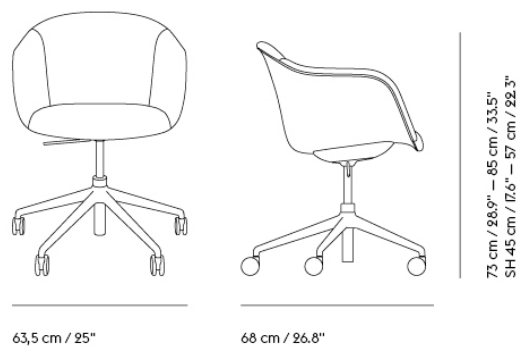

FIBER SOFT ARMCHAIR SWIVEL BASE W. GAS LIFT, CASTORS AND TILT

Shipper Colli	1
Gross Weight (kg)	18.78
Net Weight (kg)	15.28
Base color options	Anthracite Black or Grey
Warranty Period	10 years

Item No.	Color	Contract Price	Lead Time
Made-To-Order			
16369	Remix - All Colors	SEK 9.455,70	4 weeks
16374	Canvas - All Colors	SEK 10.745,70	4 weeks
16373	Clara - All Colors	SEK 10.745,70	4 weeks
16580	Fiord - All Colors	SEK 10.745,70	4 weeks
16592	Hero - All Colors	SEK 10.745,70	4 weeks
16381	Re-wool - All Colors	SEK 10.745,70	4 weeks
16253	Sabi - All Colors	SEK 10.745,70	4 weeks
16371	Steelcut - All Colors	SEK 10.745,70	4 weeks
16372	Steelcut Trio - All Colors	SEK 10.745,70	4 weeks
16380	Balder - All Colors	SEK 11.605,70	4 weeks
13794	Beck - All Colors	SEK 11.605,70	6 weeks
16370	Clay - All Colors	SEK 11.605,70	4 weeks
16376	Divina - All Colors	SEK 11.605,70	4 weeks
16377	Divina MD - All Colors	SEK 11.605,70	4 weeks
16378	Divina Melange - All Colors	SEK 11.605,70	4 weeks
16568	Ecriture - All Colors	SEK 11.605,70	4 weeks
16375	Hallingdal - All Colors	SEK 11.605,70	4 weeks
14552	Hearth - All Colors	SEK 11.605,70	6 weeks
16261	Planum - All Colors	SEK 11.605,70	4 weeks
16379	Twill Weave - All Colors	SEK 11.605,70	4 weeks
16576	Vidar - All Colors	SEK 11.605,70	4 weeks