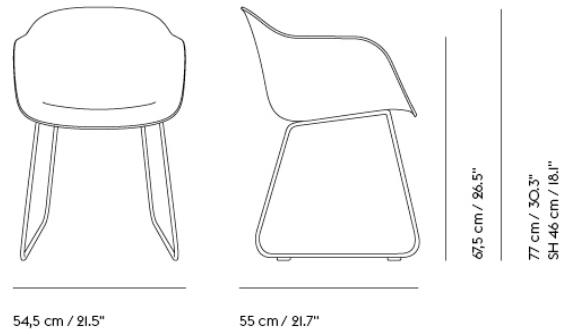

FIBER ARMCHAIR / SLED BASE - FRONT UPHOLSTERY

Shipper Colli	1
Gross Weight (kg)	10.3
Net Weight (kg)	7.7
Base color options	Anthracite Black, Grey, Dusty Green or White
Shell Color Options	Black, Dusty Green, Grey, Natural White or Ochre
Warranty Period	10 years

Item No.	Color	Contract Price	Lead Time
Made-To-Order			
29132	Remix - Matching Shell/Base	SEK 4.858,10	4 weeks
29133	Remix - Ochre Shell/Base	SEK 4.858,10	4 weeks
29148	Canvas - Matching Shell/Base	SEK 5.671,70	4 weeks
29149	Canvas - Ochre Shell/Base	SEK 5.671,70	4 weeks
29146	Clara - Matching Shell/Base	SEK 5.671,70	4 weeks
29147	Clara - Ochre Shell/Base	SEK 5.671,70	4 weeks
59572	Fiord - Matching Shell/Base	SEK 5.671,70	4 weeks
59573	Fiord - Ochre Shell/Base	SEK 5.671,70	4 weeks
55064	Hero - Matching Shell/Base	SEK 5.671,70	4 weeks
55065	Hero - Ochre Shell/Base	SEK 5.671,70	4 weeks
19687	Re-wool - Matching Shell/Base	SEK 5.671,70	4 weeks
19688	Re-wool - Ochre Shell/Base	SEK 5.671,70	4 weeks
19575	Sabi - Matching Shell/Base	SEK 5.671,70	4 weeks
19576	Sabi - Ochre Shell/Base	SEK 5.671,70	4 weeks
29134	Steelcut - Matching Shell/Base	SEK 5.671,70	4 weeks
29135	Steelcut - Ochre Shell/Base	SEK 5.671,70	4 weeks
29136	Steelcut Trio - Matching Shell/Base	SEK 5.671,70	4 weeks
29137	Steelcut Trio - Ochre Shell/Base	SEK 5.671,70	4 weeks
29138	Hallingdal - Matching Shell/Base	SEK 6.359,70	4 weeks
29139	Hallingdal - Ochre Shell/Base	SEK 6.359,70	4 weeks
55181	Balder - Matching Shell/Base	SEK 6.492,10	4 weeks