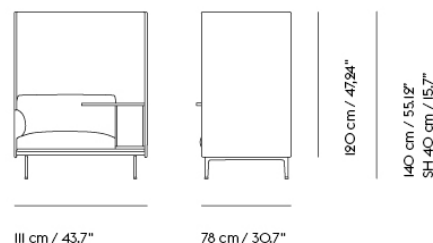

OUTLINE HIGHBACK WORK 120 / RIGHT - POLISHED ALUMINUM BASE

Shipper Colli	1
Gross Weight (kg)	38
Net Weight (kg)	28
Please note	That this product features a table on the right-hand side when facing the product from the front.
Warranty Period	5 years

Item No.	Color	Contract Price	Lead Time
Made-To-Order			
75347	Remix - All Colors	SEK 41.705,70	6 weeks
75427	Canvas - All Colors	SEK 46.005,70	6 weeks
75387	Clara - All Colors	SEK 46.005,70	6 weeks
75761	Colline - All Colors	SEK 46.005,70	6 weeks
75107	Fiord - All Colors	SEK 46.005,70	6 weeks
75227	Steelcut - All Colors	SEK 46.005,70	6 weeks
75187	Steelcut Trio - All Colors	SEK 46.005,70	6 weeks
75267	Hallingdal - All Colors	SEK 47.725,70	6 weeks
75027	Balder - All Colors	SEK 48.585,70	6 weeks
85607	Beck - All Colors	SEK 48.585,70	8 weeks
75707	Clay - All Colors	SEK 48.585,70	6 weeks
75467	Divina - All Colors	SEK 48.585,70	6 weeks
75507	Divina MD - All Colors	SEK 48.585,70	6 weeks
75547	Divina Melange - All Colors	SEK 48.585,70	6 weeks
76115	Ecriture - All Colors	SEK 48.585,70	6 weeks
97623	Hearth - All Colors	SEK 48.585,70	8 weeks
75781	Planum - All Colors	SEK 48.585,70	6 weeks
75067	Twill Weave - All Colors	SEK 48.585,70	6 weeks
75667	Vidar - All Colors	SEK 48.585,70	6 weeks

Extras

83061	Leather care set for Refine Leather	SEK 172,00	-