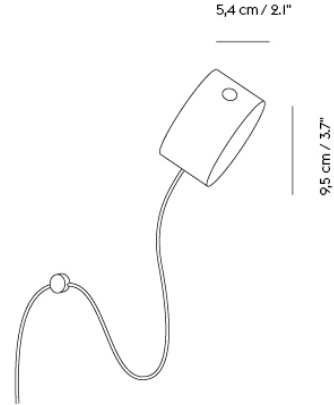

Shipper Colli 1
Gross Weight (kg) 1.05
Net Weight (kg) 0.55
Bulb included Yes. Integrated non-replaceable LED
Warranty Period 5 years

Item No.	Color	Contract Price	Lead Time
Ready-To-Ship			
22601	Black	SEK 2.536,10	-
Extras			
22555	Brown Green - Extra Cable Drops		-
22617	Extra Lighting Unit - Brown Green		-
22509	Extra Wall Mount - Black	SEK 210,70	-
22499	Extra Cable Drops - Black ***	SEK 270,90	-
22602	Extra Lighting Unit - Black	SEK 2.192,10	-