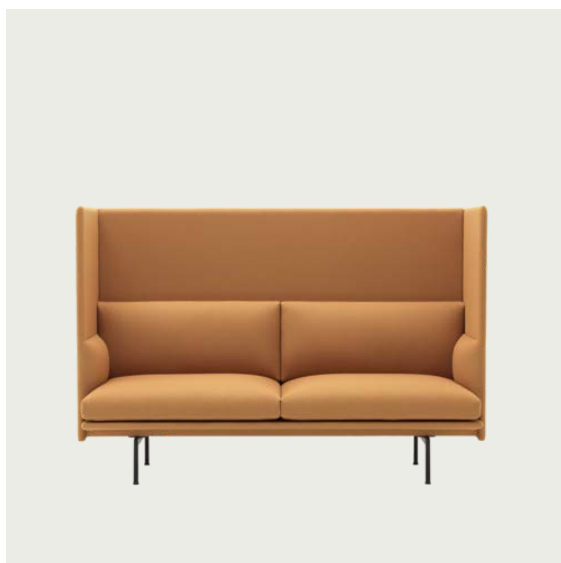

COM/COL & Specials

75933	COM - Textile	SEK 46.005,70	6-12 weeks
96333	COM - Imitation Leather	SEK 47.725,70	6-12 weeks
76009	COM - Leather	SEK 66.645,70	6-12 weeks

OUTLINE HIGHBACK SOFA 100 / 2-SEATER - BLACK BASE