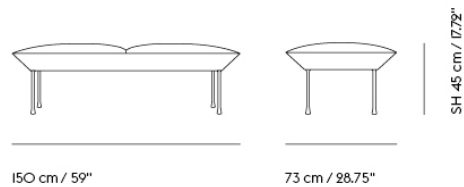

Shipper Colli	1
Gross Weight (kg)	34
Net Weight (kg)	32
Base color options	Black, Chrome, Dark Grey or Grey
Warranty Period	10 years

Item No.	Color	Contract Price	Lead Time
Made-To-Order			
14994	Canvas - All Colors	SEK 16.335,70	4 weeks
14990	Clara - All Colors	SEK 16.335,70	4 weeks
30152	Colline - All Colors	SEK 16.335,70	4 weeks
14801	Fiord - All Colors	SEK 16.335,70	4 weeks
19514	Re-wool - All Colors	SEK 16.335,70	4 weeks
19494	Sabi - All Colors	SEK 16.335,70	4 weeks
14991	Steelcut - All Colors	SEK 16.335,70	4 weeks
14993	Steelcut Trio - All Colors	SEK 16.335,70	4 weeks
14992	Hallingdal - All Colors	SEK 18.055,70	4 weeks
16689	Beck - All Colors	SEK 19.345,70	6 weeks
14640	Clay - All Colors	SEK 19.345,70	4 weeks
14997	Divina - All Colors	SEK 19.345,70	4 weeks
14998	Divina MD - All Colors	SEK 19.345,70	4 weeks
14999	Divina Melange - All Colors	SEK 19.345,70	4 weeks
59870	Ecriture - All Colors	SEK 19.345,70	4 weeks
16709	Hearth - All Colors	SEK 19.345,70	6 weeks
19534	Planum - All Colors	SEK 19.345,70	4 weeks
15002	Twill Weave - All Colors	SEK 19.345,70	4 weeks
30131	Vidar - All Colors	SEK 19.345,70	4 weeks

Extras

83061	Leather care set for Refine Leather	SEK 172,00	-