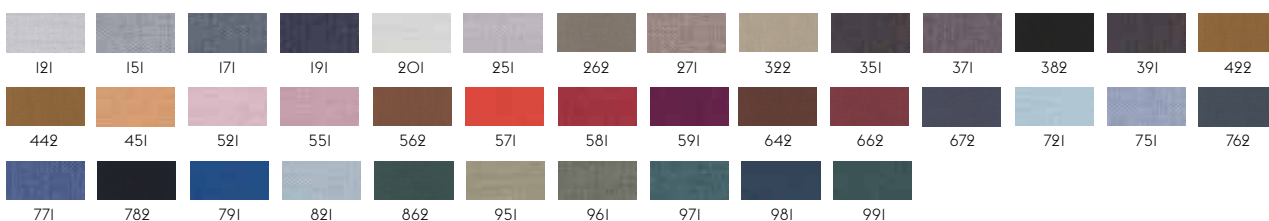

FIORD BY KVADRAT

Designer: Tone Barnung & Louise Sigvardt.
Composition: 92% new wool worsted, 8% nylon.
Durability: 60.000 Martindale / Lightfastness 5-6.

101