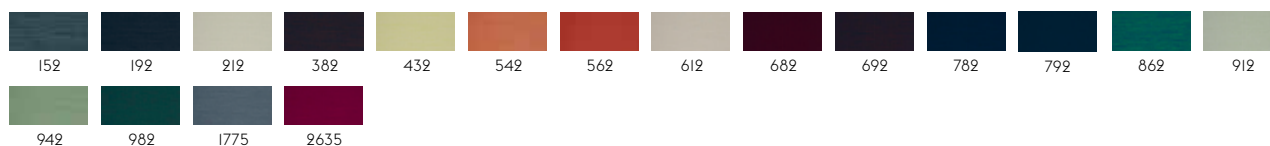

BALDER BY KVADRAT

Designer: Fanny Aronsen.

Composition: 68% new wool, 26% cotton, 6% nylon.

Durability: 100.000 Martindale / Lightfastness 6.

Sustainability: Natural fibres / Sustainable resource. Complies with Greenguard Gold Certification.

132