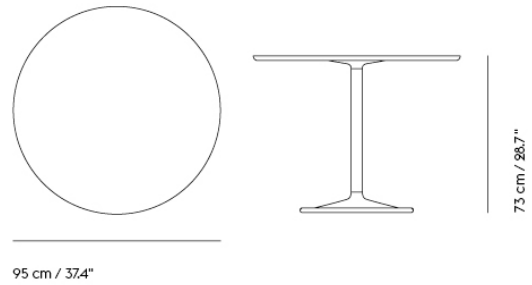

SOFT TABLE / Ø 95 H: 73 CM / Ø 37.4 H: 28.7"

Shipper Colli	3
Gross Weight (kg)	28.3
Net Weight (kg)	22.904
Warranty period	5 years

Item No.	Color	Contract Price	Lead Time
Ready-To-Ship			
14087	Beige Green Laminate/Beige Green	SEK 9.025,70	-
14085	Black Nanolaminate/Black	SEK 9.455,70	-
14086	Grey Linoleum/Grey	SEK 9.025,70	-
14089	Dark Oiled Oak/Black	SEK 9.885,70	-
14088	Solid Oak/Grey	SEK 9.885,70	-