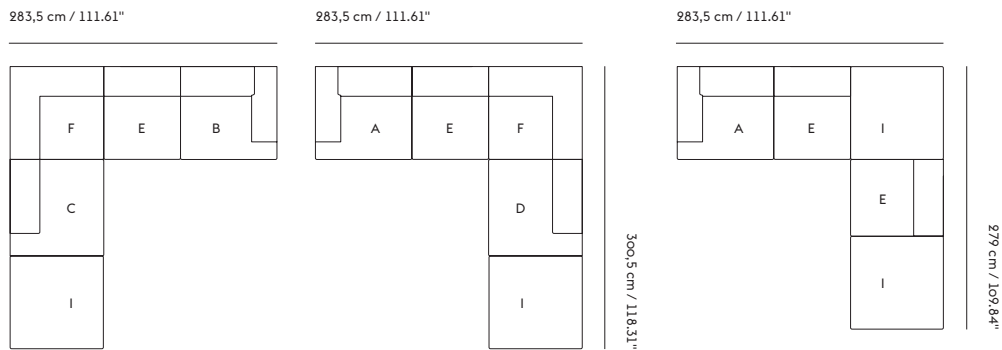

Corner Configurations

General note

The total dimensions of the configurations are indicative and can vary due to the inherent softness of the design and depending on how close the modules are placed as well as how many modules that are combined.