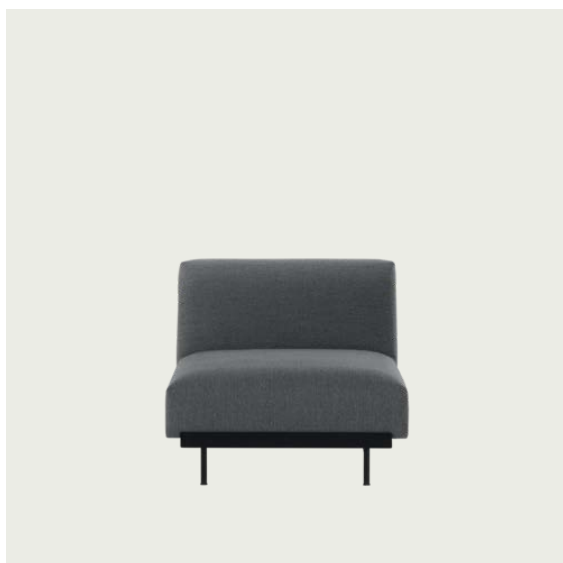

IN SITU MODULAR SOFA / CENTRE MODULE (C80)

Shipper Colli	1
Gross Weight (kg)	30.2
Net Weight (kg)	23.53
Please note	This variant is a Seating Module only and does not include a Frame Section.
Warranty Period	10 years

Item No.	Color	Contract Price	Lead Time
Ready-To-Ship			
41122-12	Clay 12	SEK 12.895,70	-
98864-240	Ecriture 240	SEK 12.895,70	-
Made-To-Order			
99035	Remix - All Colors	SEK 9.885,70	6 weeks
95552	Colline - All Colors	SEK 11.605,70	6 weeks
41140	Fiord - All Colors	SEK 11.605,70	6 weeks
95502	Re-wool - All Colors	SEK 11.605,70	6 weeks
98802	Sabi - All Colors	SEK 11.605,70	6 weeks
99298	Beck - All Colors	SEK 12.465,70	8 weeks
41149	Hallingdal - All Colors	SEK 12.465,70	6 weeks
99232	Hearth - All Colors	SEK 12.465,70	8 weeks
95602	Twill Weave - All Colors	SEK 12.465,70	6 weeks
41122	Clay - All Colors	SEK 12.895,70	6 weeks
41158	Divina - All Colors	SEK 12.895,70	6 weeks
41167	Divina MD - All Colors	SEK 12.895,70	6 weeks
41176	Divina Melange - All Colors	SEK 12.895,70	6 weeks
98864	Ecriture - All Colors	SEK 12.895,70	6 weeks
76405	Planum - All Colors	SEK 12.895,70	6 weeks
41185	Vidar - All Colors	SEK 12.895,70	6 weeks