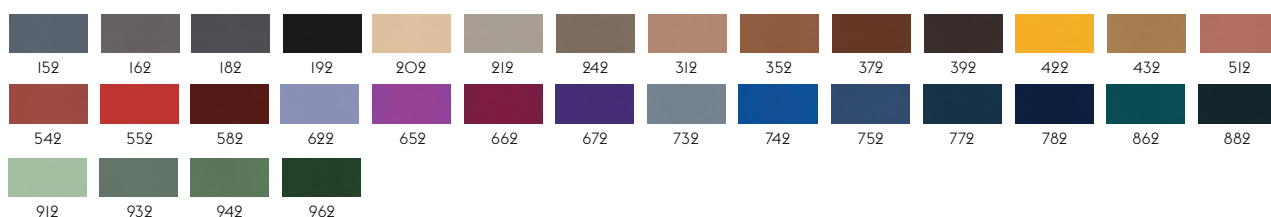

1

HERO BY KVADRAT

Designer: Patricia Urquiola.

Composition: 96% new wool, 4% nylon.

Durability: 45.000 Martindale / Lightfastness 5-6.

Sustainability: Complies with EU ecolabel "The Flower".

102

MANNER BY MAHARAM