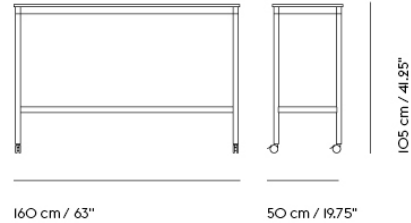

BASE HIGH TABLE / WITH CASTORS / 160 X 50 H: 105 CM / 63 X 19.7 H: 41.3"

Shipper Colli	2
Gross Weight (kg)	35
Net Weight (kg)	29.22
Base color options	Black or White
Warranty Period	10 years

Item No.	Color	Contract Price	Lead Time
Made-To-Order			
64308	Black Laminate/Plywood/Black	SEK 18.055,70	8 weeks
64372	Black Laminate/Plywood/White	SEK 18.055,70	8 weeks
64348	White Laminate/Plywood/Black	SEK 18.055,70	8 weeks
64419	White Laminate/Plywood/White	SEK 18.055,70	8 weeks
64324	Black Nanolaminate/Plywood/Black	SEK 21.495,70	8 weeks
64388	Black Nanolaminate/Plywood/White	SEK 21.495,70	8 weeks
64356	White Nanolaminate/Plywood/Black	SEK 21.495,70	8 weeks
64420	White Nanolaminate/Plywood/White	SEK 21.495,70	8 weeks
64332	Lacquered Oak Veneer/Plywood/Black	SEK 20.205,70	8 weeks
64396	Lacquered Oak Veneer/Plywood/White	SEK 20.205,70	8 weeks
64316	Black Linoleum/Plywood/Black	SEK 19.775,70	8 weeks
64380	Black Linoleum/Plywood/White	SEK 19.775,70	8 weeks