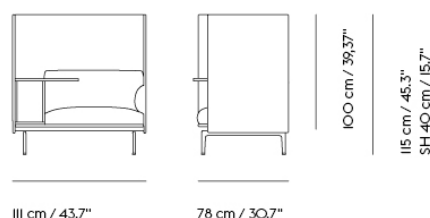

OUTLINE HIGHBACK WORK 100 / LEFT - POLISHED ALUMINUM BASE

Shipper Colli	1
Gross Weight (kg)	83
Net Weight (kg)	74
Please note	That this product features a table on the left-hand side when facing the product from the front.
Warranty Period	5 years

Item No.	Color	Contract Price	Lead Time
Made-To-Order			
68015	Remix - All Colors	SEK 39,985,70	6 weeks
68019	Canvas - All Colors	SEK 43,860,00	6 weeks
68017	Clara - All Colors	SEK 43,860,00	6 weeks
91378	Colline - All Colors	SEK 43,860,00	6 weeks
68003	Fiord - All Colors	SEK 43,860,00	6 weeks
68009	Steelcut - All Colors	SEK 43,860,00	6 weeks
68007	Steelcut Trio - All Colors	SEK 43,860,00	6 weeks
68011	Hallingdal - All Colors	SEK 46,865,70	6 weeks
68202	Balder - All Colors	SEK 48,155,70	6 weeks
85724	Beck - All Colors	SEK 48,155,70	8 weeks
68307	Clay - All Colors	SEK 48,155,70	6 weeks
68021	Divina - All Colors	SEK 48,155,70	6 weeks
68023	Divina MD - All Colors	SEK 48,155,70	6 weeks
68025	Divina Melange - All Colors	SEK 48,155,70	6 weeks
76240	Ecriture - All Colors	SEK 48,155,70	6 weeks
97552	Hearth - All Colors	SEK 48,155,70	8 weeks
91509	Planum - All Colors	SEK 48,155,70	6 weeks
68204	Twill Weave - All Colors	SEK 48,155,70	6 weeks
68039	Vidar - All Colors	SEK 48,155,70	6 weeks

Extras

83061	Leather care set for Refine Leather	SEK 172,00	-