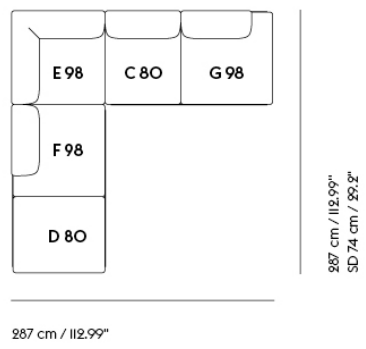

**IN SITU MODULAR SOFA / CORNER -
CONFIGURATION 5**

Shipper Colli IO
Gross Weight (kg) 221.3
Net Weight (kg) 171.7
Warranty Period IO years

Item No.	Color	Contract Price	Lead Time
Ready-To-Ship			
41925	Frame and Module - Clay I2/Black	SEK 73.955,70	-
99836	Frame and Module - Ecriture 240/Black	SEK 73.955,70	-
Extras			
83061	Leather care set for Refine Leather	SEK 172,00	-