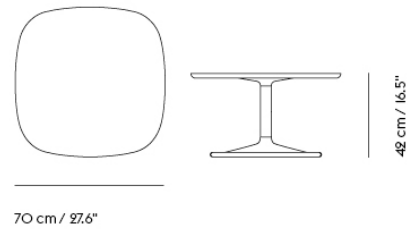

SOFT COFFEE TABLE / 70 X 70 H: 42 CM / 27.6 X 27.6 H: 16.5"

Shipper Colli	3
Gross Weight (kg)	21.823
Net Weight (kg)	17.417
Warranty period	5 years

Item No.	Color	Contract Price	Lead Time
Ready-To-Ship			
10771	Beige Green Laminate/Beige Green	SEK 7.735,70	-
10769	Black Nanolaminate/Black	SEK 8.212,10	-
10770	Grey Linoleum/Grey	SEK 7.735,70	-
10774	Dark Oiled Oak/Black	SEK 8.556,10	-
10772	Solid Oak/Grey	SEK 8.556,10	-