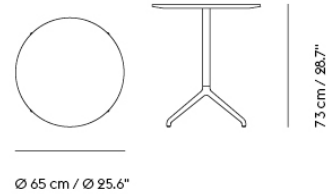

STILL CAFÉ TABLE / Ø 65 H: 73 CM / Ø 25.6 H: 28.7"

Shipper Colli	2
Gross Weight (kg)	14.7
Net Weight (kg)	10.152
Base color options	Black, White
Warranty Period	10 years

Item No.	Color	Contract Price	Lead Time
Ready-To-Ship			
65614	Black Nanolaminate/Anthracite Black	SEK 5.890,10	-
65613	Black Nanolaminate/White	SEK 5.890,10	-
65612	White Nanolaminate/Anthracite Black	SEK 5.890,10	-
65611	White Nanolaminate/White	SEK 5.890,10	-
Made-To-Order			
65566	Black Linoleum/Anthracite Black	SEK 5.890,10	6 weeks
65565	Black Linoleum/White	SEK 5.890,10	6 weeks