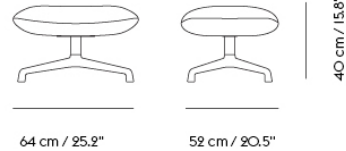

Shipper Colli	1
Gross Weight (kg)	20
Net Weight (kg)	18
Base color options	Anthracite Black, Grey or Polished Aluminum
Warranty Period	10 years

Item No.	Color	Contract Price	Lead Time
Made-To-Order			
10884	Clara - All Colors	SEK 9.025,70	4 weeks
10932	Colline - All Colors	SEK 9.025,70	4 weeks
10883	Fiord - All Colors	SEK 9.025,70	4 weeks
10926	Re-wool - All Colors	SEK 9.025,70	4 weeks
10928	Sabi - All Colors	SEK 9.025,70	4 weeks
10881	Steelcut - All Colors	SEK 9.025,70	4 weeks
10882	Steelcut Trio - All Colors	SEK 9.025,70	4 weeks
10886	Hallingdal - All Colors	SEK 9.885,70	4 weeks
10891	Still - All Colors	SEK 9.885,70	4 weeks
10893	Balder - All Colors	SEK 10.315,70	4 weeks
16625	Beck - All Colors	SEK 10.315,70	6 weeks
10923	Clay - All Colors	SEK 10.315,70	4 weeks
10887	Divina - All Colors	SEK 10.315,70	4 weeks
10888	Divina MD - All Colors	SEK 10.315,70	4 weeks
10889	Divina Melange - All Colors	SEK 10.315,70	4 weeks
10935	Ecriture - All Colors	SEK 10.315,70	4 weeks
16633	Hearth - All Colors	SEK 10.315,70	6 weeks
10930	Planum - All Colors	SEK 10.315,70	4 weeks
10890	Twill Weave - All Colors	SEK 10.315,70	4 weeks
10892	Vidar - All Colors	SEK 10.315,70	4 weeks

Extras