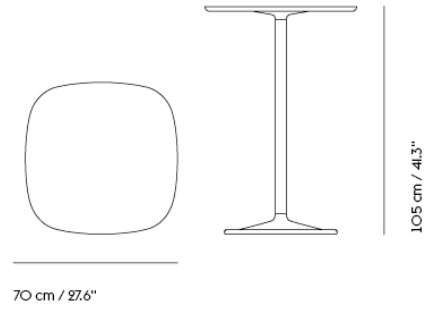

SOFT CAFÉ TABLE / 70 X 70 H: 105 CM / 27.6 X 27.6" H: 41.3"

Shipper Colli	3
Gross Weight (kg)	22.777
Net Weight (kg)	18.291
Warranty period	5 years

Item No.	Color	Contract Price	Lead Time
Ready-To-Ship			
14135	Beige Green Laminate/Beige Green	SEK 8.556,10	-
14129	Black Nanolaminate/Black	SEK 9.025,70	-
14130	Grey Linoleum/Grey	SEK 8.556,10	-
14138	Dark Oiled Oak/Black	SEK 9.455,70	-
14136	Solid Oak/Grey	SEK 9.455,70	-