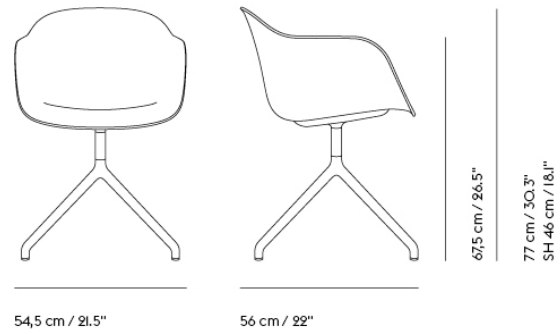

FIBER ARMCHAIR / SWIVEL BASE W. RETURN

Shipper Colli	1
Gross Weight (kg)	10,3
Net Weight (kg)	9,8
Base color options	Anthracite Black, White, Grey, Dusty Green or Polished Aluminum.
Warranty Period	5 years