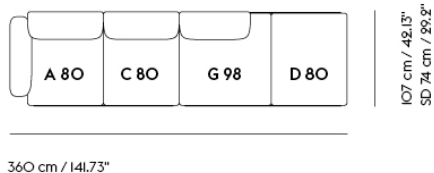

IN SITU MODULAR SOFA / 4-SEATER - CONFIGURATION 3

Shipper Colli	7
Gross Weight (kg)	174.2
Net Weight (kg)	131.15
Warranty Period	10 years

Item No.	Color	Contract Price	Lead Time
Ready-To-Ship			
41918	Frame and Module - Clay 12/Black	SEK 56,325,70	-
99829	Frame and Module - Ecriture 240/Black	SEK 56,325,70	-
Extras			
83061	Leather care set for Refine Leather	SEK 172,00	-