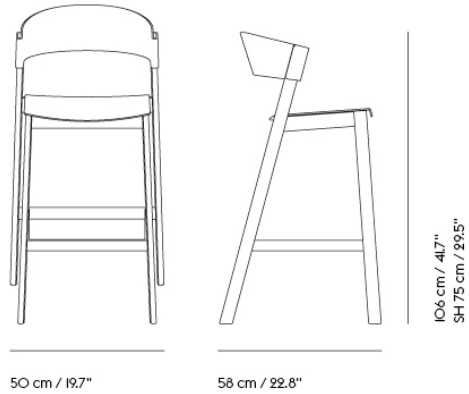

Shipper Colli	1
Gross Weight (kg)	9.15
Net Weight (kg)	6.25
Base color options	Black, Dark Beige, Green, Oak or Stained Dark Brown
Warranty Period	10 Years

Item No.	Color	Contract Price	Lead Time
Ready-To-Ship			
33102	Black	SEK 5.804,10	-
33107	Dark Beige	SEK 5.804,10	-
33104	Green	SEK 5.804,10	-
33101	Oak	SEK 5.804,10	-
33105	Stained Dark Brown	SEK 5.804,10	-
Made-To-Order			
33121	Remix - All Colors	SEK 6.578,10	7 weeks
33129	Canvas - All Colors	SEK 7.047,70	7 weeks
33128	Clara - All Colors	SEK 7.047,70	7 weeks
33134	Colline - All Colors	SEK 7.047,70	7 weeks
33139	Fiord - All Colors	SEK 7.047,70	7 weeks
33136	Re-wool - All Colors	SEK 7.047,70	7 weeks
33133	Sabi - All Colors	SEK 7.047,70	7 weeks
33122	Steelcut - All Colors	SEK 7.047,70	7 weeks
33123	Steelcut Trio - All Colors	SEK 7.047,70	7 weeks
33124	Hallingdal - All Colors	SEK 7.180,10	7 weeks
33119	Beck - All Colors	SEK 7.305,70	9 weeks
33131	Clay - All Colors	SEK 7.305,70	7 weeks
33125	Divina - All Colors	SEK 7.305,70	7 weeks
33126	Divina MD - All Colors	SEK 7.305,70	7 weeks
33127	Divina Melange - All Colors	SEK 7.305,70	7 weeks