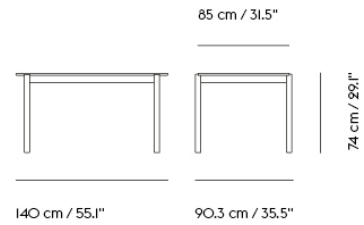

LINEAR WOOD TABLE / 140 X 85 CM / 55.1 X 31.5"

Shipper Colli	1
Gross Weight (kg)	25.5
Net Weight (kg)	18.494
Warranty Period	5 years

Item No.	Color	Contract Price	Lead Time
Ready-To-Ship			
30916	Oak Veneer/Oak	SEK 10,745,70	-