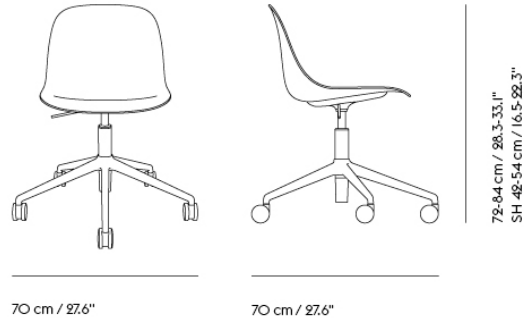

FIBER SIDE CHAIR SWIVEL BASE W. GAS LIFT AND CASTORS

Shipper Colli	1
Gross Weight (kg)	10.3
Net Weight (kg)	9.8
Base color options	Anthracite Black, Grey or Polished Aluminum with Black castors White with White castors
Warranty Period	10 years

Item No.	Color	Contract Price	Lead Time
Made-To-Order			
59006	Black/Anthracite Black (Recycled Plastic)	SEK 4.514,10	3 weeks
59007	Grey/Grey (Recycled Plastic)	SEK 4.514,10	3 weeks
59010	Natural White/White (Recycled Plastic)	SEK 4.514,10	3 weeks
59009	Ochre/Anthracite Black (Recycled Plastic)	SEK 4.514,10	3 weeks
50801	Remix - All Colors	SEK 6.492,10	4 weeks
50907	Canvas - All Colors	SEK 7.305,70	4 weeks
50906	Clara - All Colors	SEK 7.305,70	4 weeks
59587	Fiord - Matching Shell/Base	SEK 7.305,70	4 weeks
55109	Hero - All Colors	SEK 7.305,70	4 weeks
19702	Re-wool - All Colors	SEK 7.305,70	4 weeks
19590	Sabi - All Colors	SEK 7.305,70	4 weeks
50904	Steelcut - All Colors	SEK 7.305,70	4 weeks
50905	Steelcut Trio - All Colors	SEK 7.305,70	4 weeks
50908	Hallingdal - All Colors	SEK 7.993,70	4 weeks
55226	Balder - All Colors	SEK 8.079,70	4 weeks
13710	Beck - All Colors	SEK 8.079,70	6 weeks
58052	Clay - All Colors	SEK 8.079,70	4 weeks
50909	Divina - All Colors	SEK 8.079,70	4 weeks
50910	Divina MD - All Colors	SEK 8.079,70	4 weeks
50911	Divina Melange - All Colors	SEK 8.079,70	4 weeks
59372	Ecriture - All Colors	SEK 8.079,70	4 weeks
14468	Hearth - All Colors	SEK 8.079,70	6 weeks