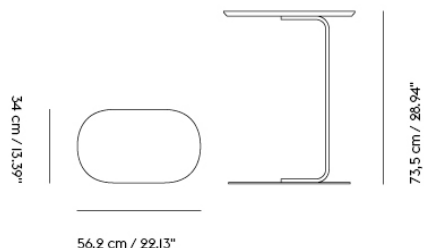

Shipper Colli	1
Gross Weight (kg)	15.65
Net Weight (kg)	14.2
Warranty Period	5 Years

Item No.	Color	Contract Price	Lead Time
Ready-To-Ship			
13987	Oak Laminate/Black	SEK 4.295,70	-
13988	Oak Laminate/Off-White	SEK 4.295,70	-
13891	Black	SEK 3.951,70	-
13892	Blue-Grey	SEK 3.951,70	-
13895	Dark Green	SEK 3.951,70	-
13890	Off-White	SEK 3.951,70	-
13896	Solid Oak/Off-White	SEK 4.295,70	-
13897	Solid Smoked Oak/Black	SEK 4.295,70	-