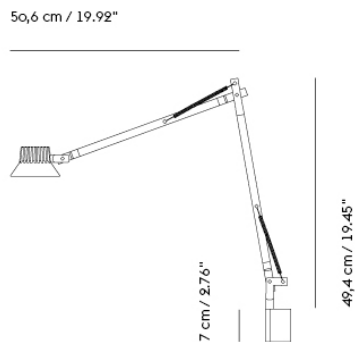

- Shipper Colli 2
- Gross Weight (kg) 1.32
- Net Weight (kg) 0.705
- Bulb included Dimmable, integrated, and non-user replaceable LED
- Warranty period 5 years

Item No.	Color	Contract Price	Lead Time
Ready-To-Ship			
14390	Black	SEK 3.482,10	-
14402	Brown Green	SEK 3.482,10	-