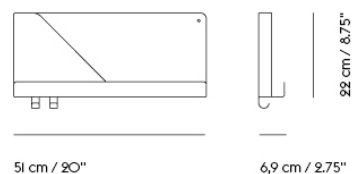

FOLDED SHELVES / 51 X 22 CM / 20 X 8.75"

Shipper Colli	1
Gross Weight (kg)	2.9
Net Weight (kg)	2.35
Warranty Period	5 years

Item No.	Color	Contract Price	Lead Time
Ready-To-Ship			
24022	Black	SEK 902,10	-
24038	Blue-Grey	SEK 902,10	-
24034	Burnt Orange	SEK 902,10	-
24062	Deep Red	SEK 902,10	-
24026	Grey	SEK 902,10	-
24030	Olive	SEK 902,10	-