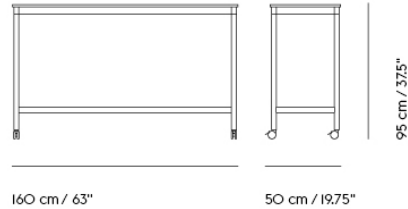

BASE HIGH TABLE / WITH CASTORS / 160 X 50 H: 95 CM / 63 X 19.7 H: 37.4"

Shipper Colli	2
Gross Weight (kg)	23
Net Weight (kg)	17.22
Base color options	Black or White
Warranty Period	10 years

Item No.	Color	Contract Price	Lead Time
Made-To-Order			
64309	Black Laminate/Plywood/Black	SEK 18.055,70	8 weeks
64373	Black Laminate/Plywood/White	SEK 18.055,70	8 weeks
64349	White Laminate/Plywood/Black	SEK 18.055,70	8 weeks
64412	White Laminate/Plywood/White	SEK 18.055,70	8 weeks
64325	Black Nanolaminate/Plywood/Black	SEK 21.495,70	8 weeks
64389	Black Nanolaminate/Plywood/White	SEK 21.495,70	8 weeks
64357	White Nanolaminate/Plywood/Black	SEK 21.495,70	8 weeks
64421	White Nanolaminate/Plywood/White	SEK 21.495,70	8 weeks
64333	Lacquered Oak Veneer/Plywood/Black	SEK 20.205,70	8 weeks
64397	Lacquered Oak Veneer/Plywood/White	SEK 20.205,70	8 weeks
64320	Black Linoleum/Plywood/Black	SEK 19.775,70	8 weeks
64384	Black Linoleum/Plywood/White	SEK 19.775,70	8 weeks