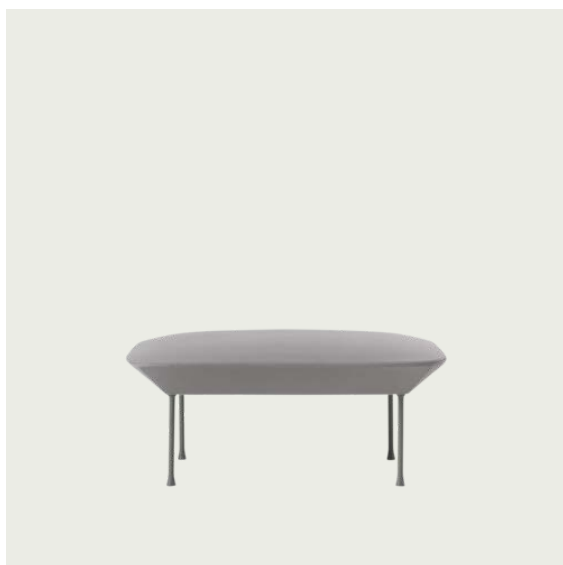

Shipper Colli	1
Gross Weight (kg)	17
Net Weight (kg)	16
Base color options	Black, Chrome, Dark Grey or Grey
Warranty Period	10 years

Item No.	Color	Contract Price	Lead Time
Made-To-Order			
15014	Canvas - All Colors	SEK 12.465,70	4 weeks
15010	Clara - All Colors	SEK 12.465,70	4 weeks
30153	Colline - All Colors	SEK 12.465,70	4 weeks
14811	Fiord - All Colors	SEK 12.465,70	4 weeks
19517	Re-wool - All Colors	SEK 12.465,70	4 weeks
19497	Sabi - All Colors	SEK 12.465,70	4 weeks
15011	Steelcut - All Colors	SEK 12.465,70	4 weeks
15013	Steelcut Trio - All Colors	SEK 12.465,70	4 weeks
15012	Hallingdal - All Colors	SEK 14.185,70	4 weeks
16690	Beck - All Colors	SEK 14.615,70	6 weeks
14641	Clay - All Colors	SEK 14.615,70	4 weeks
15017	Divina - All Colors	SEK 14.615,70	4 weeks
15018	Divina MD - All Colors	SEK 14.615,70	4 weeks
15019	Divina Melange - All Colors	SEK 14.615,70	4 weeks
59871	Ecriture - All Colors	SEK 14.615,70	4 weeks
16710	Hearth - All Colors	SEK 14.615,70	6 weeks
19537	Planum - All Colors	SEK 14.615,70	4 weeks
15152	Twill Weave - All Colors	SEK 14.615,70	4 weeks
30132	Vidar - All Colors	SEK 14.615,70	4 weeks

Extras

83061	Leather care set for Refine Leather	SEK 172,00	-