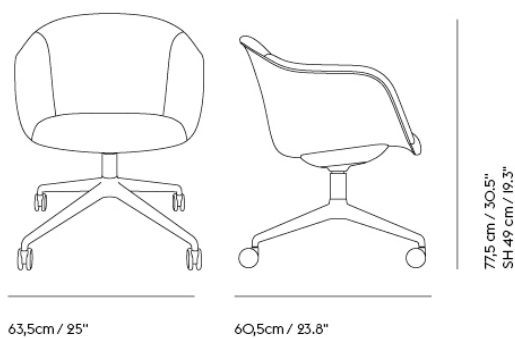

FIBER SOFT ARMCHAIR SWIVEL BASE W. CASTORS

Shipper Colli	1
Gross Weight (kg)	17.625
Net Weight (kg)	14.125
Base color options	Anthracite Black or Grey
Warranty Period	10 years

Item No.	Color	Contract Price	Lead Time
Made-To-Order			
16267	Remix - All Colors	SEK 8.423,70	4 weeks
16272	Canvas - All Colors	SEK 9.460,00	4 weeks
16271	Clara - All Colors	SEK 9.460,00	4 weeks
16577	Fiord - All Colors	SEK 9.460,00	4 weeks
16589	Hero - All Colors	SEK 9.460,00	4 weeks
16279	Re-wool - All Colors	SEK 9.460,00	4 weeks
16250	Sabi - All Colors	SEK 9.460,00	4 weeks
16269	Steelcut - All Colors	SEK 9.460,00	4 weeks
16270	Steelcut Trio - All Colors	SEK 9.460,00	4 weeks
16273	Hallingdal - All Colors	SEK 10.315,70	4 weeks
16278	Balder - All Colors	SEK 10.745,70	4 weeks
13791	Beck - All Colors	SEK 10.745,70	6 weeks
16268	Clay - All Colors	SEK 10.745,70	4 weeks
16274	Divina - All Colors	SEK 10.745,70	4 weeks
16275	Divina MD - All Colors	SEK 10.745,70	4 weeks
16276	Divina Melange - All Colors	SEK 10.745,70	4 weeks
16565	Ecriture - All Colors	SEK 10.745,70	4 weeks
14549	Hearth - All Colors	SEK 10.745,70	6 weeks
16258	Planum - All Colors	SEK 10.745,70	4 weeks
16277	Twill Weave - All Colors	SEK 10.745,70	4 weeks
16573	Vidar - All Colors	SEK 10.745,70	4 weeks