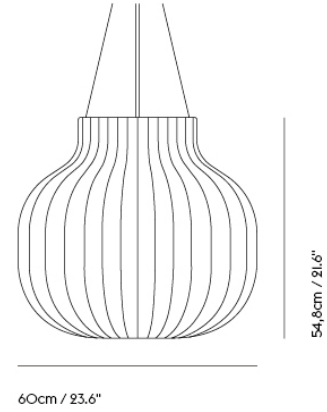

STRAND PENDANT LAMP / CLOSED - Ø 60 CM / 23.5"

Shipper Colli	1
Gross Weight (kg)	8.4
Net Weight (kg)	5.4
Bulb included	No
Warranty Period	5 years

Item No.	Color	Contract Price	Lead Time
Ready-To-Ship			
22453	White - Closed	SEK 6.922,10	-