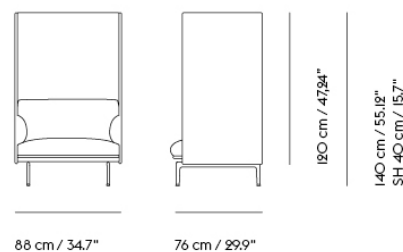

OUTLINE HIGHBACK SOFA 120 / 1-SEATER

- BLACK BASE

Shipper Colli	1
Gross Weight (kg)	35
Net Weight (kg)	25
Additional Information	Please note that the highback height for this product is 120 cm / 47.2"
Warranty Period	10 years

Item No.	Color	Contract Price	Lead Time
Made-To-Order			
75350	Remix - All Colors	SEK 26.655,70	6 weeks
75430	Canvas - All Colors	SEK 30.955,70	6 weeks
75390	Clara - All Colors	SEK 30.955,70	6 weeks
75762	Colline - All Colors	SEK 30.955,70	6 weeks
75110	Fiord - All Colors	SEK 30.955,70	6 weeks
75230	Steelcut - All Colors	SEK 30.955,70	6 weeks
75190	Steelcut Trio - All Colors	SEK 30.955,70	6 weeks
75270	Hallingdal - All Colors	SEK 31.815,70	6 weeks
75030	Balder - All Colors	SEK 32.675,70	6 weeks
85608	Beck - All Colors	SEK 32.675,70	8 weeks
75710	Clay - All Colors	SEK 32.675,70	6 weeks
75470	Divina - All Colors	SEK 32.675,70	6 weeks
75510	Divina MD - All Colors	SEK 32.675,70	6 weeks
75550	Divina Melange - All Colors	SEK 32.675,70	6 weeks
76116	Ecriture - All Colors	SEK 32.675,70	6 weeks
97626	Hearth - All Colors	SEK 32.675,70	8 weeks
75782	Planum - All Colors	SEK 32.675,70	6 weeks
75070	Twill Weave - All Colors	SEK 32.675,70	6 weeks
75670	Vidar - All Colors	SEK 32.675,70	6 weeks

Extras

83061	Leather care set for Refine Leather	SEK 172,00	-