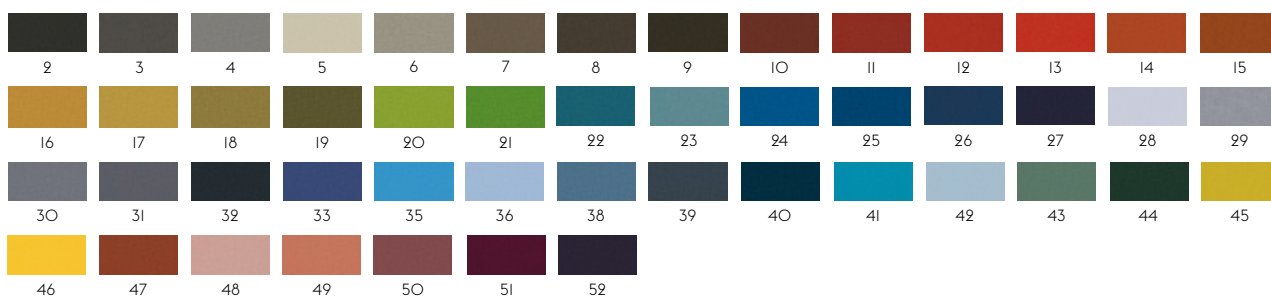

MANNER BY MAHARAM

Composition: 65% Post-Industrial Recycled Polyester, 35% Post-Consumer Recycled Polyester.

Durability: 300.000 double rubs Wyzenbeek / Lightfastness AATCC 16.3, 40+ hours.

Sustainability: Complies with Greenguard Gold Certification.

1