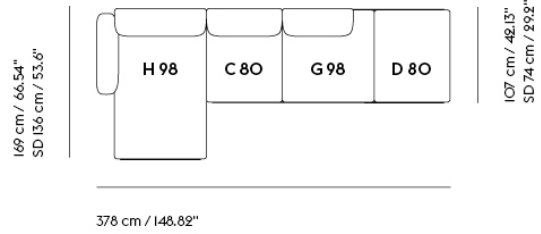

IN SITU MODULAR SOFA / 4-SEATER - CONFIGURATION 5

Shipper Colli 7
Gross Weight (kg) 193
Net Weight (kg) 146.98
Warranty Period 10 years

Item No.	Color	Contract Price	Lead Time
Ready-To-Ship			
41920	Frame and Module - Clay 12/Black	SEK 61.915,70	-
99831	Frame and Module - Ecriture 240/Black	SEK 61.915,70	-
Extras			
83061	Leather care set for Refine Leather	SEK 172,00	-