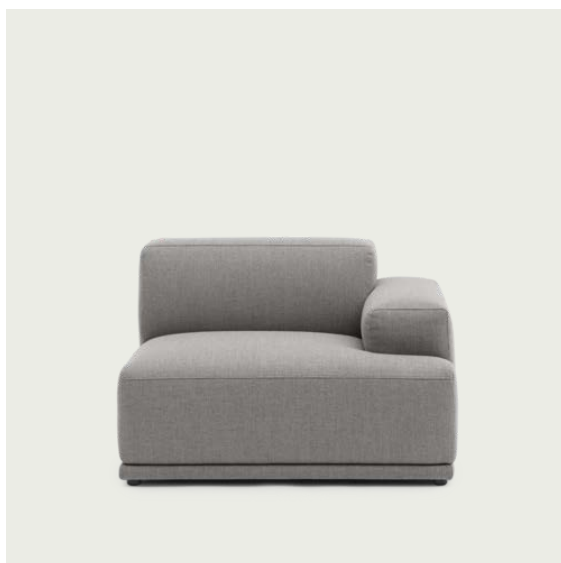

CONNECT SOFT MODULAR SOFA / RIGHT ARMREST (B)

Shipper Colli	1
Gross Weight (kg)	50
Net Weight (kg)	38.3
Please note	This product features an armrest on the right-hand side when facing the product from the front
Warranty Period	10 years

Item No.	Color	Contract Price	Lead Time
Ready-To-Ship			
94510-128	Re-wool I28	SEK 17.625,70	-
94618-12	Clay I2	SEK 18.485,70	-
Made-To-Order			
94519	Remix - All Colors	SEK 14.615,70	6 weeks
94564	Canvas - All Colors	SEK 17.625,70	6 weeks
94573	Clara - All Colors	SEK 17.625,70	6 weeks
94537	Fiord - All Colors	SEK 17.625,70	6 weeks
94510	Re-wool - All Colors	SEK 17.625,70	6 weeks
98823	Sabi - All Colors	SEK 17.625,70	6 weeks
94546	Steelcut - All Colors	SEK 17.625,70	6 weeks
94555	Steelcut Trio - All Colors	SEK 17.625,70	6 weeks
94582	Hallingdal - All Colors	SEK 18.055,70	6 weeks
94501	Balder - All Colors	SEK 18.485,70	6 weeks
99441	Beck - All Colors	SEK 18.485,70	8 weeks
94618	Clay - All Colors	SEK 18.485,70	6 weeks
94591	Divina - All Colors	SEK 18.485,70	6 weeks
94600	Divina MD - All Colors	SEK 18.485,70	6 weeks
94609	Divina Melange - All Colors	SEK 18.485,70	6 weeks
98843	Ecriture - All Colors	SEK 18.485,70	6 weeks
66701	Hearth - All Colors	SEK 18.485,70	8 weeks
76415	Planum - All Colors	SEK 18.485,70	6 weeks