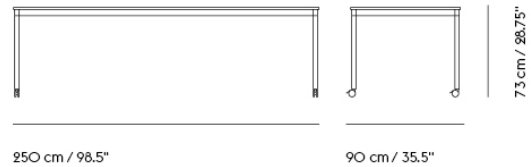

BASE TABLE / WITH CASTORS / 250 X 90 CM / 98.4 X 35.4"

Shipper Colli	2
Gross Weight (kg)	46.7
Net Weight (kg)	40.08
Base color options	Black or White
Warranty Period	10 years

Item No.	Color	Contract Price	Lead Time
Made-To-Order			
64450	Black Laminate/Plywood/Black	SEK 17.625,70	6 weeks
64570	Black Laminate/Plywood/White	SEK 17.625,70	6 weeks
64525	White Laminate/Plywood/Black	SEK 17.625,70	6 weeks
64645	White Laminate/Plywood/White	SEK 17.625,70	6 weeks
64480	Black Nanolaminate/Plywood/Black	SEK 22.785,70	6 weeks
64600	Black Nanolaminate/Plywood/White	SEK 22.785,70	6 weeks
64540	White Nanolaminate/Plywood/Black	SEK 22.785,70	6 weeks
64660	White Nanolaminate/Plywood/White	SEK 22.785,70	6 weeks
64495	Lacquered Oak Veneer/Plywood/Black	SEK 23.215,70	6 weeks
64615	Lacquered Oak Veneer/Plywood/White	SEK 23.215,70	6 weeks
64462	Black Linoleum/Plywood/Black	SEK 20.205,70	6 weeks
64582	Black Linoleum/Plywood/White	SEK 20.205,70	6 weeks