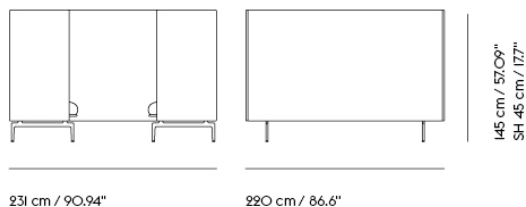

OUTLINE HIGHBACK CABIN 120 / 3-SEATER - BLACK BASE - SH: 45 CM / 17.7"

Shipper Colli	3
Gross Weight (kg)	150
Net Weight (kg)	104.5
Warranty Period	10 years

Item No.	Color	Contract Price	Lead Time
Made-To-Order			
80889	Remix - All Colors	SEK 89.005,70	6 weeks
80961	Canvas - All Colors	SEK 102.335,70	6 weeks
80925	Clara - All Colors	SEK 102.335,70	6 weeks
81259	Colline - All Colors	SEK 102.335,70	6 weeks
80673	Fiord - All Colors	SEK 102.335,70	6 weeks
80781	Steelcut - All Colors	SEK 102.335,70	6 weeks
80745	Steelcut Trio - All Colors	SEK 102.335,70	6 weeks
80817	Hallingdal - All Colors	SEK 108.785,70	6 weeks
80601	Balder - All Colors	SEK 110.935,70	6 weeks
85671	Beck - All Colors	SEK 110.935,70	8 weeks
81213	Clay - All Colors	SEK 110.935,70	6 weeks
80997	Divina - All Colors	SEK 110.935,70	6 weeks
81033	Divina MD - All Colors	SEK 110.935,70	6 weeks
81069	Divina Melange - All Colors	SEK 110.935,70	6 weeks
76179	Ecriture - All Colors	SEK 110.935,70	6 weeks
97671	Hearth - All Colors	SEK 110.935,70	8 weeks
81277	Planum - All Colors	SEK 110.935,70	6 weeks
80637	Twill Weave - All Colors	SEK 110.935,70	6 weeks
81177	Vidar - All Colors	SEK 110.935,70	6 weeks
Extras			
83061	Leather care set for Refine Leather	SEK 172,00	-