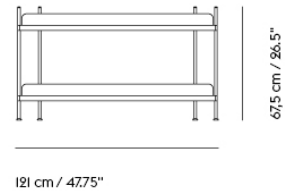

COMPILE SHELVING SYSTEM / CONFIGURATION I

Shipper Colli	3
Gross Weight (kg)	22.74
Net Weight (kg)	18.27
Warranty Period	10 years

Item No.	Color	Contract Price	Lead Time
Ready-To-Ship			
50051	Black	SEK 5.546,10	-
50052	Grey	SEK 5.546,10	-
50053	White	SEK 5.546,10	-