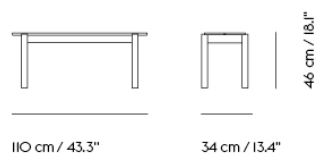

LINEAR WOOD BENCH / 110 X 34 CM / 43.3 X 13.4"

Shipper Colli	1
Gross Weight (kg)	12
Net Weight (kg)	7.034
Warranty Period	10 years

Item No.	Color	Contract Price	Lead Time
Ready-To-Ship			
30919	Oak	SEK 5.804,10	-