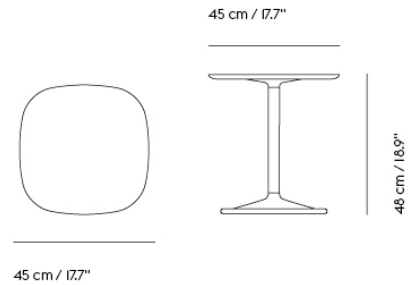

SOFT SIDE TABLE / 45 X 45 H: 48 CM / 17.7 X 17.7 H: 18.9"

Shipper Colli	2
Gross Weight (kg)	9.02
Net Weight (kg)	7.73
Warranty period	10 years

Item No.	Color	Contract Price	Lead Time
Ready-To-Ship			
13977	Orange Laminate/Orange ***	SEK 4.037,70	-
13979	Oiled Smoked Oak/Black ***	SEK 4.639,70	-