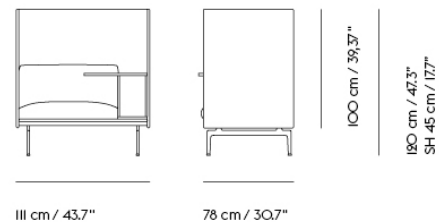

OUTLINE HIGHBACK WORK 100 / RIGHT - BLACK BASE - SH: 45 CM / 17.7"

Shipper Colli	1
Gross Weight (kg)	83
Net Weight (kg)	74
Please note	That this product features a table on the right-hand side when facing the product from the front.
Warranty Period	5 years

Item No.	Color	Contract Price	Lead Time
Made-To-Order			
73228	Remix - All Colors	SEK 38.265,70	6 weeks
73232	Canvas - All Colors	SEK 42.135,70	6 weeks
73230	Clara - All Colors	SEK 42.135,70	6 weeks
91413	Colline - All Colors	SEK 42.135,70	6 weeks
73216	Fiord - All Colors	SEK 42.135,70	6 weeks
73222	Steelcut - All Colors	SEK 42.135,70	6 weeks
73220	Steelcut Trio - All Colors	SEK 42.135,70	6 weeks
73224	Hallingdal - All Colors	SEK 45.145,70	6 weeks
73254	Balder - All Colors	SEK 46.435,70	6 weeks
85757	Beck - All Colors	SEK 46.435,70	8 weeks
68358	Clay - All Colors	SEK 46.435,70	6 weeks
73234	Divina - All Colors	SEK 46.435,70	6 weeks
73236	Divina MD - All Colors	SEK 46.435,70	6 weeks
73238	Divina Melange - All Colors	SEK 46.435,70	6 weeks
76275	Ecriture - All Colors	SEK 46.435,70	6 weeks
97587	Hearth - All Colors	SEK 46.435,70	8 weeks
91544	Planum - All Colors	SEK 46.435,70	6 weeks
73256	Twill Weave - All Colors	SEK 46.435,70	6 weeks
73252	Vidar - All Colors	SEK 46.435,70	6 weeks

Extras

83061	Leather care set for Refine Leather	SEK 172,00	-