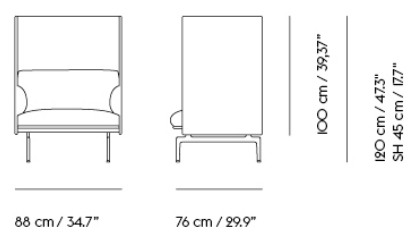

OUTLINE HIGHBACK SOFA 100 / 1-SEATER - POLISHED ALUMINUM BASE - SH: 45 CM / 17.7"

Shipper Colli	1
Gross Weight (kg)	63
Net Weight (kg)	54
Additional Information	Please note that the highback height for this product is 100 cm / 39.4"
Warranty Period	10 years

Item No.	Color	Contract Price	Lead Time
Made-To-Order			
73745	Remix - All Colors	SEK 27,945,70	6 weeks
73747	Canvas - All Colors	SEK 31,815,70	6 weeks
73746	Clara - All Colors	SEK 31,815,70	6 weeks
91434	Colline - All Colors	SEK 31,815,70	6 weeks
73739	Fiord - All Colors	SEK 31,815,70	6 weeks
73742	Steelcut - All Colors	SEK 31,815,70	6 weeks
73741	Steelcut Trio - All Colors	SEK 31,815,70	6 weeks
73743	Hallingdal - All Colors	SEK 34,395,70	6 weeks
73758	Balder - All Colors	SEK 36,115,70	6 weeks
85778	Beck - All Colors	SEK 36,115,70	8 weeks
68348	Clay - All Colors	SEK 36,115,70	6 weeks
73748	Divina - All Colors	SEK 36,115,70	6 weeks
73749	Divina MD - All Colors	SEK 36,115,70	6 weeks
73750	Divina Melange - All Colors	SEK 36,115,70	6 weeks
76296	Ecriture - All Colors	SEK 36,115,70	6 weeks
97608	Hearth - All Colors	SEK 36,115,70	8 weeks
91565	Planum - All Colors	SEK 36,115,70	6 weeks
73759	Twill Weave - All Colors	SEK 36,115,70	6 weeks
73757	Vidar - All Colors	SEK 36,115,70	6 weeks

Extras

83061	Leather care set for Refine Leather	SEK 172,00	-