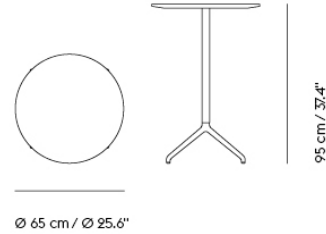

STILL CAFÉ TABLE / Ø 65 H: 95 CM / Ø 25.6 H: 37.4"

Shipper Colli	2
Gross Weight (kg)	15.1
Net Weight (kg)	10.648
Base color options	Black, White
Warranty Period	10 years

Item No.	Color	Contract Price	Lead Time
Ready-To-Ship			
65616	Black Nanolaminate/Anthracite Black	SEK 6.234,10	-
65615	Black Nanolaminate/White	SEK 6.234,10	-
65620	White Nanolaminate/Anthracite Black	SEK 6.234,10	-
65619	White Nanolaminate/White	SEK 6.234,10	-
Made-To-Order			
65576	Black Linoleum/Anthracite Black	SEK 6.234,10	6 weeks
65575	Black Linoleum/White	SEK 6.234,10	6 weeks