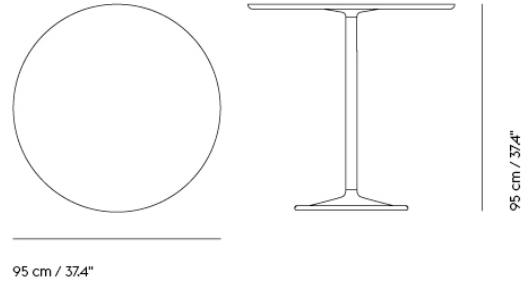

SOFT TABLE / Ø 95 H: 95 CM / Ø 37.4 H: 37.4"

Shipper Colli	3
Gross Weight (kg)	28.623
Net Weight (kg)	23.197
Warranty period	5 years

Item No.	Color	Contract Price	Lead Time
Ready-To-Ship			
14106	Beige Green Laminate/Beige Green	SEK 9.455,70	-
14104	Black Nanolaminate/Black	SEK 9.885,70	-
14105	Grey Linoleum/Grey	SEK 9.455,70	-
14108	Dark Oiled Oak/Black	SEK 10.315,70	-
14107	Solid Oak/Grey	SEK 10.315,70	-