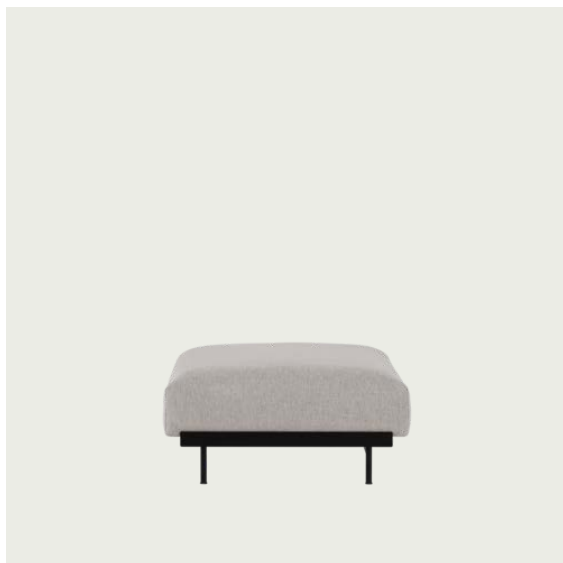

IN SITU MODULAR SOFA / OTTOMAN MODULE (D80)

Shipper Colli	1
Gross Weight (kg)	18.1
Net Weight (kg)	11.9
Please note	This variant is a Seating Module only and does not include a Frame Section.
Warranty Period	10 years

Item No.	Color	Contract Price	Lead Time
Ready-To-Ship			
41123-12	Clay 12	SEK 6.836,10	-
98865-240	Ecriture 240	SEK 6.836,10	-
Made-To-Order			
99036	Remix - All Colors	SEK 5.671,70	6 weeks
95553	Colline - All Colors	SEK 6.234,10	6 weeks
41141	Fiord - All Colors	SEK 6.234,10	6 weeks
95503	Re-wool - All Colors	SEK 6.234,10	6 weeks
98803	Sabi - All Colors	SEK 6.234,10	6 weeks
41150	Hallingdal - All Colors	SEK 6.492,10	6 weeks
99299	Beck - All Colors	SEK 6.836,10	8 weeks
41123	Clay - All Colors	SEK 6.836,10	6 weeks
41159	Divina - All Colors	SEK 6.836,10	6 weeks
41168	Divina MD - All Colors	SEK 6.836,10	6 weeks
41177	Divina Melange - All Colors	SEK 6.836,10	6 weeks
98865	Ecriture - All Colors	SEK 6.836,10	6 weeks
99233	Hearth - All Colors	SEK 6.836,10	8 weeks
76406	Planum - All Colors	SEK 6.836,10	6 weeks
95603	Twill Weave - All Colors	SEK 6.836,10	6 weeks
41186	Vidar - All Colors	SEK 6.836,10	6 weeks