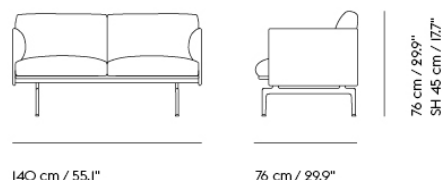

OUTLINE STUDIO SOFA / 140 CM / 55.1" - POLISHED ALUMINUM BASE - SH: 45 CM / 17.7"

Shipper Colli	1
Gross Weight (kg)	41
Net Weight (kg)	36
Warranty Period	10 years

Item No.	Color	Contract Price	Lead Time
Made-To-Order			
73333	Remix - All Colors	SEK 26.225,70	6 weeks
73335	Canvas - All Colors	SEK 31.385,70	6 weeks
73334	Clara - All Colors	SEK 31.385,70	6 weeks
91417	Colline - All Colors	SEK 31.385,70	6 weeks
73327	Fiord - All Colors	SEK 31.385,70	6 weeks
73330	Steelcut - All Colors	SEK 31.385,70	6 weeks
73329	Steelcut Trio - All Colors	SEK 31.385,70	6 weeks
73331	Hallingdal - All Colors	SEK 33.535,70	6 weeks
73346	Balder - All Colors	SEK 34.825,70	6 weeks
85761	Beck - All Colors	SEK 34.825,70	8 weeks
68316	Clay - All Colors	SEK 34.825,70	6 weeks
73336	Divina - All Colors	SEK 34.825,70	6 weeks
73337	Divina MD - All Colors	SEK 34.825,70	6 weeks
73338	Divina Melange - All Colors	SEK 34.825,70	6 weeks
76279	Ecriture - All Colors	SEK 34.825,70	6 weeks
97591	Hearth - All Colors	SEK 34.825,70	8 weeks
91548	Planum - All Colors	SEK 34.825,70	6 weeks
73347	Twill Weave - All Colors	SEK 34.825,70	6 weeks
73345	Vidar - All Colors	SEK 34.825,70	6 weeks
Extras			
83061	Leather care set for Refine Leather	SEK 172,00	-