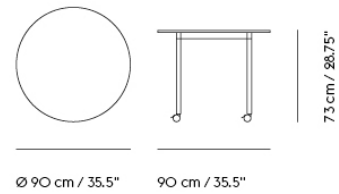

BASE ROUND TABLE / WITH CASTORS / Ø 90 CM / 35.4"

Shipper Colli	2
Gross Weight (kg)	14.95
Net Weight (kg)	9.17
Base color options	Black or White
Warranty Period	10 years

Item No.	Color	Contract Price	Lead Time
Made-To-Order			
64457	Black Laminate/Plywood/Black	SEK 11.605,70	6 weeks
64577	Black Laminate/Plywood/White	SEK 11.605,70	6 weeks
64532	White Laminate/Plywood/Black	SEK 11.605,70	6 weeks
64652	White Laminate/Plywood/White	SEK 11.605,70	6 weeks
64487	Black Nanolaminat/Plywood/Black	SEK 14.615,70	6 weeks
64607	Black Nanolaminat/Plywood/White	SEK 14.615,70	6 weeks
64547	White Nanolaminat/Plywood/Black	SEK 14.615,70	6 weeks
64667	White Nanolaminat/Plywood/White	SEK 14.615,70	6 weeks
64502	Lacquered Oak Veneer/Plywood/Black	SEK 12.895,70	6 weeks
64622	Lacquered Oak Veneer/Plywood/White	SEK 12.895,70	6 weeks
64469	Black Linoleum/Plywood/Black	SEK 12.465,70	6 weeks
64589	Black Linoleum/Plywood/White	SEK 12.465,70	6 weeks