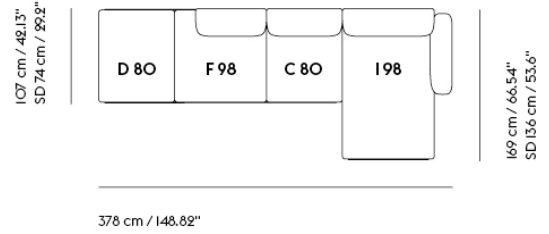

IN SITU MODULAR SOFA / 4-SEATER - CONFIGURATION 4

Shipper Colli 7
Gross Weight (kg) 186.8
Net Weight (kg) 147.55
Warranty Period 10 years

Item No.	Color	Contract Price	Lead Time
Ready-To-Ship			
41919	Frame and Module - Clay 12/Black	SEK 61.915,70	-
99830	Frame and Module - Ecriture 240/Black	SEK 61.915,70	-
Extras			
83061	Leather care set for Refine Leather	SEK 172,00	-