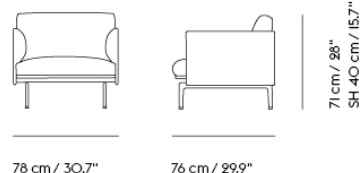

Shipper Colli 1
Gross Weight (kg) 29
Net Weight (kg) 24
Warranty Period 10 years

Item No.	Color	Contract Price	Lead Time
Made-To-Order			
26808	Remix - All Colors	SEK 16.765,70	6 weeks
26810	Canvas - All Colors	SEK 19.775,70	6 weeks
26809	Clara - All Colors	SEK 19.775,70	6 weeks
91322	Colline - All Colors	SEK 19.775,70	6 weeks
26802	Fiord - All Colors	SEK 19.775,70	6 weeks
26805	Steelcut - All Colors	SEK 19.775,70	6 weeks
26804	Steelcut Trio - All Colors	SEK 19.775,70	6 weeks
26806	Hallingdal - All Colors	SEK 22.355,70	6 weeks
26821	Balder - All Colors	SEK 22.785,70	6 weeks
91155	Beck - All Colors	SEK 22.785,70	8 weeks
68369	Clay - All Colors	SEK 22.785,70	6 weeks
26811	Divina - All Colors	SEK 22.785,70	6 weeks
26812	Divina MD - All Colors	SEK 22.785,70	6 weeks
26813	Divina Melange - All Colors	SEK 22.785,70	6 weeks
76184	Ecriture - All Colors	SEK 22.785,70	6 weeks
97500	Hearth - All Colors	SEK 22.785,70	8 weeks
91453	Planum - All Colors	SEK 22.785,70	6 weeks
26822	Twill Weave - All Colors	SEK 22.785,70	6 weeks
26820	Vidar - All Colors	SEK 22.785,70	6 weeks
Extras			
83061	Leather care set for Refine Leather	SEK 172,00	-