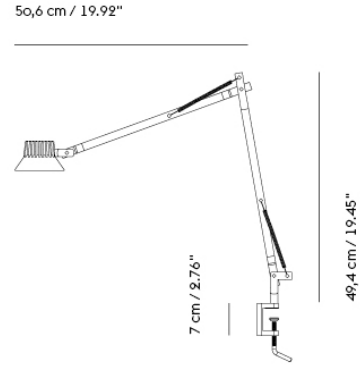

- Shipper Colli 2
- Gross Weight (kg) 1.365
- Net Weight (kg) 0.75
- Bulb included Dimmable, integrated, and non-user replaceable LED
- Warranty period 5 years

Item No.	Color	Contract Price	Lead Time
Ready-To-Ship			
14384	Black	SEK 3.482,10	-
14396	Brown Green	SEK 3.482,10	-