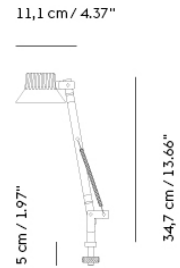

- Shipper Colli 2
- Gross Weight (kg) 0.76407
- Net Weight (kg) 0.58
- Bulb included Dimmable, integrated, and non-user replaceable LED
- Warranty period 5 years

Item No.	Color	Contract Price	Lead Time
Ready-To-Ship			
14385	Black	SEK 3.263,70	-
14397	Brown Green	SEK 3.263,70	-