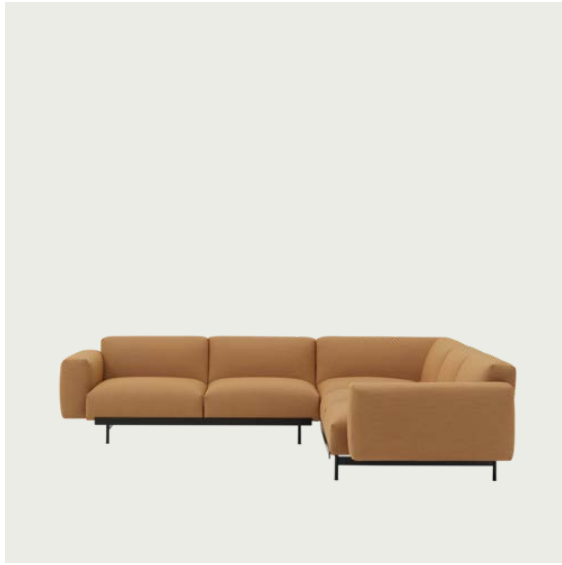

IN SITU MODULAR SOFA / CORNER - CONFIGURATION I

Shipper Colli IO
Gross Weight (kg) 249.4
Net Weight (kg) 192.2
Warranty Period IO years

Item No.	Color	Contract Price	Lead Time
Ready-To-Ship			
41921	Frame and Module - Clay I2/Black	SEK 83,845,70	-
99832	Frame and Module - Ecriture 240/Black	SEK 83,845,70	-
Extras			
83061	Leather care set for Refine Leather	SEK 172,00	-