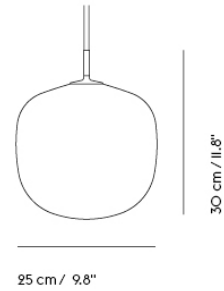

Shipper Colli	1
Gross Weight (kg)	3.4
Net Weight (kg)	1.5
Bulb included	No
Warranty Period	5 years

Item No.	Color	Contract Price	Lead Time
Ready-To-Ship			
22415	Black	SEK 3.138,10	-
22241	Deep Red	SEK 3.138,10	-
22419	Grey	SEK 3.138,10	-
22423	Orange	SEK 3.138,10	-
22411	White	SEK 3.138,10	-
Extras			
22540	Rime Cord for Ø12+Ø18+Ø25 - Grey (per linear meter)	SEK 34,00	-
22541	Rime Cord Ø12+Ø18+Ø25 cm - Orange (per linear meter)	SEK 34,00	-
15804	Fluid / Rime Ø12+Ø18+Ø25 Cord - White (per linear meter)	SEK 59,30	-
15801	Grain / Rime Ø12+Ø18+Ø25 Cord - Black (per linear meter)	SEK 59,30	-
15800	Rime Cord for Ø12+Ø18+Ø25 - Deep Red (per linear meter)	SEK 59,30	-