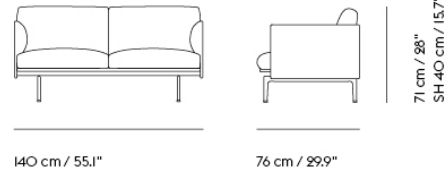

OUTLINE STUDIO SOFA / 140 CM / 55.1" - BLACK BASE

Shipper Colli	1
Gross Weight (kg)	41
Net Weight (kg)	36
Warranty Period	10 years

Item No.	Color	Contract Price	Lead Time
Made-To-Order			
26838	Remix - All Colors	SEK 24.505,70	6 weeks
26840	Canvas - All Colors	SEK 29.665,70	6 weeks
26839	Clara - All Colors	SEK 29.665,70	6 weeks
91323	Colline - All Colors	SEK 29.665,70	6 weeks
26832	Fiord - All Colors	SEK 29.665,70	6 weeks
26835	Steelcut - All Colors	SEK 29.665,70	6 weeks
26834	Steelcut Trio - All Colors	SEK 29.665,70	6 weeks
26836	Hallingdal - All Colors	SEK 31.815,70	6 weeks
26852	Balder - All Colors	SEK 33.105,70	6 weeks
85676	Beck - All Colors	SEK 33.105,70	8 weeks
68375	Clay - All Colors	SEK 33.105,70	6 weeks
26841	Divina - All Colors	SEK 33.105,70	6 weeks
26842	Divina MD - All Colors	SEK 33.105,70	6 weeks
26843	Divina Melange - All Colors	SEK 33.105,70	6 weeks
76185	Ecriture - All Colors	SEK 33.105,70	6 weeks
97501	Hearth - All Colors	SEK 33.105,70	8 weeks
91454	Planum - All Colors	SEK 33.105,70	6 weeks
26853	Twill Weave - All Colors	SEK 33.105,70	6 weeks
26850	Vidar - All Colors	SEK 33.105,70	6 weeks
Extras			
83061	Leather care set for Refine Leather	SEK 172,00	-