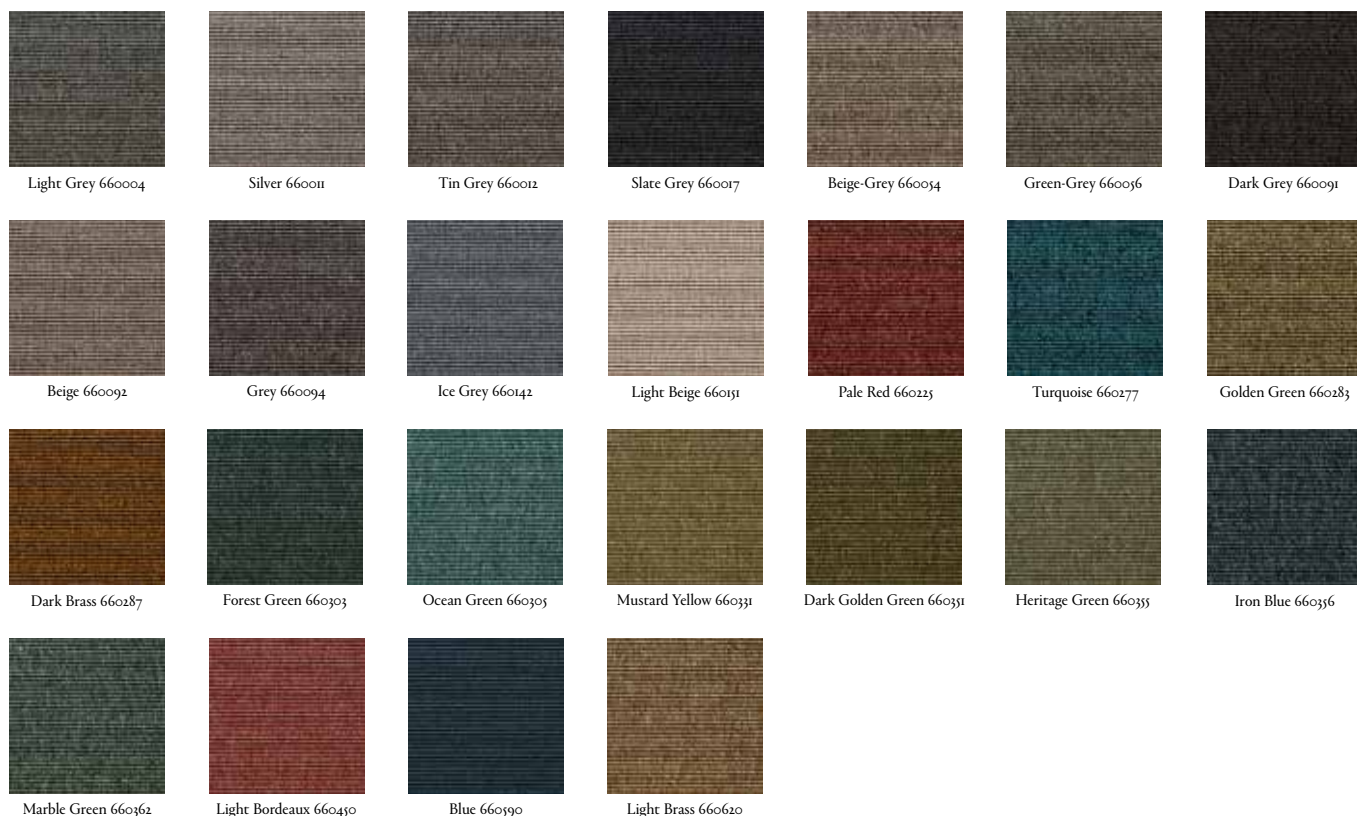

PRIS SEK	EX MOMS	INKL MOMS
> 100 m²	779:-/m²	974:-/m²
< 100 m²	1 074:-/m²	1 343:-/m²
Avpassade mattor*	1 222:-/m²	1 528:-/m²
Prov 15x15 cm	27:-	34:-

Bredd: 400 cm. Pris specialfärg: +15% (minimiorder 200 m²).
*Vi fakturerar mattans fulla bredd. Kostnad för bandkantning/langgett adderas per lpm, se sid 94.

MATERIAL: Vävd heltäckningsmatta i 100% polyamid (antistatisk)

LUGGHÖJD: ca 2 mm

BRA ATT VETA: Beroende på materialet och de olika tillverkningsprocesserna som mattan genomgår kan måttavvikelser på upp till 3% förekomma.

Sound absorption: aw 0,15
Impact noise reduction: ca 17 dB
Light fastness: >5
Meets the requirements for: Miljöbyggnad Guld, LEED v 4, BREEAM-SE 2017, BREEAM International GN22, Indoor Air Comfort Gold, Sunda Hus: B, BVB: ID 152392 Accepted