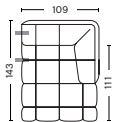

401 | CHAISE LONGUE | RIGHT

DIMENSION
W109 x D143 x H72 cm
Seat H41 cm

SALES QTY. 1 pcs.

PRODUCT STATUS
Order produced

PACKAGING
1 box | 1 pcs.

BOX DIMENSION | WEIGHT
W151 x D116 x H80 cm | 57 kg

DESCRIPTION
Fabric Group 1
Fabric Group 2
Fabric Group 3
Fabric Group 4
Fabric Group 5
Fabric Group 6

PRICE
19.760,00
22.400,00
23.720,00
24.360,00
27.000,00
38.480,00