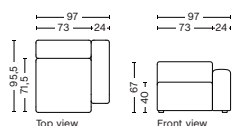

1065FS | NARROW | LOW ARMREST | RIGHT

DIMENSION
W97 x D95,5 x H67 cm
Seat H40 cm

SALES QTY. 1 pcs.

PRODUCT STATUS
Order produced

PACKAGING
1 box | 1 pcs.

BOX DIMENSION | WEIGHT
W68,5 x D115,8 x H98,8 cm | 42 kg

DESCRIPTION	PRICE
Fabric Group 1	13.520,00
Fabric Group 2	14.560,00
Fabric Group 3	14.960,00
Fabric Group 4	15.240,00
Fabric Group 5	20.120,00
Fabric Group 6	28.160,00

FABRIC GROUPS