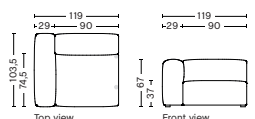

S1962 | WIDE | LEFT

DIMENSION
W119 x D103,5 x H67 cm
Seat H37 cm

PACKAGING
1 box | 1 pcs.

DESCRIPTION
Fabric Group 1
Fabric Group 2
Fabric Group 3
Fabric Group 4
Fabric Group 5
Fabric Group 6

PRICE
14.720,00
15.760,00
16.160,00
16.680,00
22.880,00
35.520,00

SALES QTY. 1 pcs.

BOX DIMENSION | WEIGHT
W116 x D99 x H69 cm | 51 kg

PRODUCT STATUS
Order produced