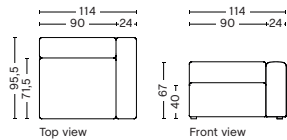

1961FS | WIDE | RIGHT

DIMENSION
W114 x D95,5 x H67 cm
Seat H40 cm

SALES QTY. 1 pcs.

PRODUCT STATUS
Order produced

PACKAGING
1 box | 1 pcs.

BOX DIMENSION | WEIGHT
W116 x D99 x H69 cm | 51 kg

DESCRIPTION	PRICE
Fabric Group 1	15.760,00
Fabric Group 2	16.800,00
Fabric Group 3	17.200,00
Fabric Group 4	17.720,00
Fabric Group 5	23.920,00
Fabric Group 6	36.560,00