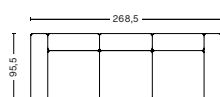

3 SEATER COMBINATION 1 | 1062+1063+1061

DIMENSION
W268,5 x D95,5 x H67 cm
Seat H40 cm

PACKAGING
3 box | 1 pcs.

DESCRIPTION	PRICE
Fabric group 1	34.160,00
Fabric group 2	37.280,00
Fabric group 3	38.480,00
Fabric group 4	39.320,00
Fabric group 5	51.440,00
Fabric group 6	71.600,00

PRODUCT STATUS
Order produced