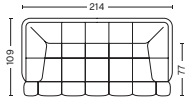

Link to Digital Library

2 SEATER

DIMENSION

W214 x D109 x H72 cm
Seat H41 cm

SALES QTY. 1 pcs.

PRODUCT STATUS

Order produced

PACKAGING