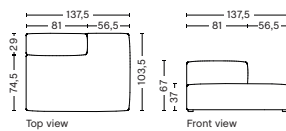

S9302FS | LOUNGE | LEFT BACKREST

DIMENSION
W137,5 x D103,5 x H67 cm
Seat H37 cm

SALES QTY. 1 pcs.

PRODUCT STATUS
Order produced

PACKAGING
1 box | 1 pcs.

BOX DIMENSION | WEIGHT
W116 x D150 x H69 cm | 58 kg

DESCRIPTION	PRICE
Fabric Group 1	14.480,00
Fabric Group 2	15.520,00
Fabric Group 3	15.920,00
Fabric Group 4	16.440,00
Fabric Group 5	21.200,00
Fabric Group 6	28.720,00

FABRIC GROUPS

1 | Atlas, Linara, Metaphor, Mode, Planar, Swarm, Valencia™ 2 | Fairway, Field, Flamiber, Lola, Maglia, Melange Nap, Nico, Olavi By Hay, Osumi, Relate, Steelcut, Steelcut Trio, Tadao 3 | Divina, Divina MD, Divina Melange, Re-Wool, Roden, Ruskin, Steelcut Quartet, Tartaglia 4 | Bolgheri, Encircle, Hallingdal 65, Raas 5 | Haku,Loft, Sierra Leather 6 | Coda, Vidar, California Leather, Nevada Leather, Sense Leather