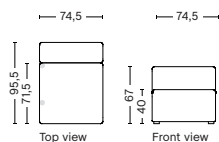

1063RE | NARROW | RIGHT END

DIMENSION
W74,5 x D95,5 x H67 cm
Seat H40 cm

SALES QTY. 1 pcs.

PRODUCT STATUS
Order produced

PACKAGING
1 box | 1 pcs.

BOX DIMENSION | WEIGHT
W78 x D99 x H69 cm | 29 kg

DESCRIPTION	PRICE
Fabric Group 1	10.240,00
Fabric Group 2	11.280,00
Fabric Group 3	11.680,00
Fabric Group 4	11.960,00
Fabric Group 5	14.320,00
Fabric Group 6	18.400,00

FABRIC GROUPS