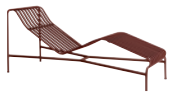

Palissade Chaise Longue