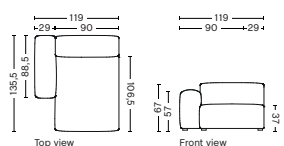

S8264FS | WIDE | CHAISE LONGUE | LOW ARMREST | LEFT

DIMENSION
W119 x D135,5 x H67 cm
Seat H37 cm

SALES QTY.

PRODUCT STATUS
Order produced

PACKAGING
1 box | 1 pcs.

BOX DIMENSION | WEIGHT
x D x H cm | kg

DESCRIPTION	PRICE
Fabric Group 1	17.760,00
Fabric Group 2	18.800,00
Fabric Group 3	19.200,00
Fabric Group 4	19.720,00
Fabric Group 5	24.480,00
Fabric Group 6	32.000,00