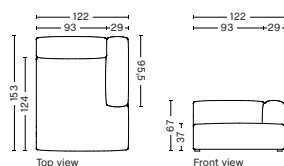

DIMENSION
W122 x D153 x H67 cm
Seat H37 cm

SALES QTY. 1 pcs.

PRODUCT STATUS
Order produced

PACKAGING
1 box | 1 pcs.

BOX DIMENSION | WEIGHT
W116 x D150 x H69 cm | 86 kg

DESCRIPTION	PRICE
Fabric Group 1	20.400,00
Fabric Group 2	21.440,00
Fabric Group 3	21.840,00
Fabric Group 4	22.360,00
Fabric Group 5	27.120,00
Fabric Group 6	34.640,00