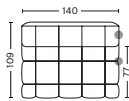

602 | WIDE | LEFT END

DIMENSION
W142 x D109 x H72 cm
Seat H41 cm

SALES QTY. 1 pcs.

PRODUCT STATUS
Order produced

PACKAGING
1 box | 1 pcs.

BOX DIMENSION | WEIGHT
W151 x D116 x H77 cm | 52 kg

DESCRIPTION
Fabric Group 1
Fabric Group 2
Fabric Group 3
Fabric Group 4
Fabric Group 5
Fabric Group 6

PRICE
21.080,00
22.400,00
23.720,00
24.360,00
26.360,00
36.600,00

QUILTON | CUSHION

DIMENSION
W57 x D19 x H49 cm

SALES QTY. 1 pcs.

PRODUCT STATUS
Order produced

PACKAGING
1 box | 1 pcs.

BOX DIMENSION | WEIGHT
W57 x D19 x H48 cm | 0,5 kg

DESCRIPTION
Fabric Group 1
Fabric Group 2
Fabric Group 3
Fabric Group 4
Fabric Group 5
Fabric Group 6

PRICE
2.040,00
2.304,00
2.432,00
2.568,00
3.480,00
5.080,00

FABRIC GROUPS

1 | Atlas, Linara, Metaphor, Mode, Planar, Remix, Swarm 2 | Fairway, Field, Flamiber, Maglia, Melange Nap, Nico, Olavi By Hay, Osumi, Relate, Steelcut, Steelcut Trio, Tadoo 3 | Divina, Divina MD, Divina Melange, Fiord, Re-Wool, Roden, Ruskin, Steelcut Quartet, Tartaglia 4 | Bolgheri, Canvas, Encircle, Hallingdal 65, Raas 5 | Loft, Sierra Leather 6 | Coda, Vidar, California Leather, Nevada Leather, Sense Leather