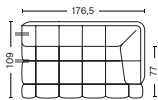

301 | WIDE | RIGHT

DIMENSION

W176,5 x D109 x H72 cm
Seat H41 cm

SALES QTY. 1 pcs.

PRODUCT STATUS

Order produced

PACKAGING

1 box | 1 pcs.

BOX DIMENSION | WEIGHT

W181 x D116 x H80 cm | 67,6 kg

DESCRIPTION

Fabric Group 1
Fabric Group 2
Fabric Group 3
Fabric Group 4
Fabric Group 5
Fabric Group 6

PRICE

24.400,00
27.040,00
28.360,00
29.000,00
31.640,00
46.160,00