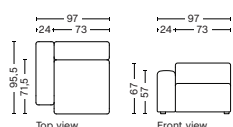

1064FS | NARROW | LOW ARMREST LEFT

DIMENSION
W97 x D95,5 x H67 cm
Seat H40 cm

SALES QTY. 1 pcs.

PRODUCT STATUS
Order produced

PACKAGING
1 box | 1 pcs.

BOX DIMENSION | WEIGHT
W68,5 x D115,8 x H98,8 cm | 42 kg

DESCRIPTION	PRICE
Fabric Group 1	13.520,00
Fabric Group 2	14.560,00
Fabric Group 3	14.960,00
Fabric Group 4	15.240,00
Fabric Group 5	20.120,00
Fabric Group 6	28.160,00