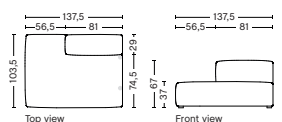

S9301 | LOUNGE | RIGHT BACKREST

DIMENSION
W137,5 x D105,5 x H67 cm
Seat H37 cm

SALES QTY. 1 pcs.

PRODUCT STATUS
Order produced

PACKAGING
1 box | 1 pcs.

BOX DIMENSION | WEIGHT
W116 x D150 x H69 cm | 58 kg

DESCRIPTION	PRICE
Fabric Group 1	13.440,00
Fabric Group 2	14.480,00
Fabric Group 3	14.880,00
Fabric Group 4	15.400,00
Fabric Group 5	20.160,00
Fabric Group 6	27.680,00