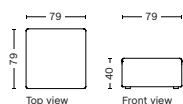

MAGS MODULES

01 | OTTOMAN | EXTRA SMALL

DIMENSION
W79 x D79 x H40 cm

SALES QTY. 1 pcs.

PRODUCT STATUS
Order produced

PACKAGING
1 box | 1 pcs.

BOX DIMENSION | WEIGHT
W99 x D79 x H69 cm | 22,76 kg

	PRICE
Fabric Group 1	7.240,00
Fabric Group 2	7.376,00
Fabric Group 3	7.504,00
Fabric Group 4	7.632,00
Fabric Group 5	9.600,00
Fabric Group 6	13.320,00