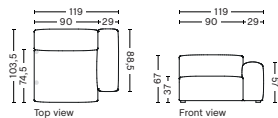

S1965 | WIDE | LOW ARMREST | RIGHT

DIMENSION
W119 x D103,5 x H67 cm
Seat H37 cm

SALES QTY. 1 pcs.

PRODUCT STATUS
Order produced

PACKAGING
1 box | 1 pcs.

BOX DIMENSION | WEIGHT
W116 x D99 x H69 cm | 51 kg

DESCRIPTION	PRICE
Fabric Group 1	14.720,00
Fabric Group 2	15.760,00
Fabric Group 3	16.160,00
Fabric Group 4	16.680,00
Fabric Group 5	22.880,00
Fabric Group 6	35.520,00