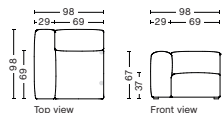

S1862 | CORNER | LEFT

DIMENSION
W98 x D98 x H67 cm
Seat H37 cm

SALES QTY. 1 pcs.

PRODUCT STATUS
Order produced

PACKAGING
1 box | 1 pcs.

BOX DIMENSION | WEIGHT
W116 x D99 x H69 cm | 42 kg

DESCRIPTION	PRICE
Fabric Group 1	12.160,00
Fabric Group 2	13.200,00
Fabric Group 3	13.600,00
Fabric Group 4	13.880,00
Fabric Group 5	18.600,00
Fabric Group 6	26.000,00