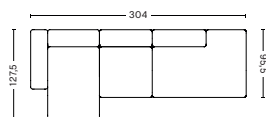

3 SEATER COMBINATION 3 LOW ARMREST | LEFT 8164+1063+9302 OR RIGHT 9301+1063+8165

DIMENSION
W304 x D127,5 x H67 cm
Seat H40 cm

PACKAGING
3 box | 1 pcs.

DESCRIPTION	PRICE
Fabric group 1	36.720,00
Fabric group 2	39.840,00
Fabric group 3	41.040,00
Fabric group 4	42.360,00
Fabric group 5	54.240,00
Fabric group 6	73.360,00

PRODUCT STATUS
Order produced

Not available in leather