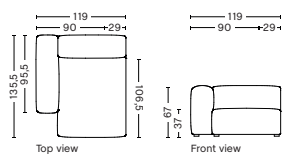

S8262FS | WIDE | CHAISE LONGUE | LEFT

DIMENSION
W119 x D135,5 x H67 cm
Seat H37 cm

SALES QTY. 1 pcs.

PRODUCT STATUS
Order produced

PACKAGING
1 box | 1 pcs.

BOX DIMENSION | WEIGHT
W116 x D150 x H69 cm | 71 kg

DESCRIPTION	PRICE
Fabric Group 1	17.760,00
Fabric Group 2	18.800,00
Fabric Group 3	19.200,00
Fabric Group 4	19.720,00
Fabric Group 5	24.480,00
Fabric Group 6	32.000,00