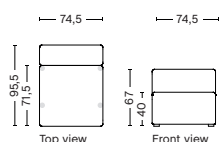

1063 | NARROW | MIDDLE

DIMENSION
W74,5 x D95,5 x H67 cm
Seat H40 cm

SALES QTY. 1 pcs.

PRODUCT STATUS
Order produced

PACKAGING
1 box | 1 pcs.

BOX DIMENSION | WEIGHT
W78 x D99 x H69 cm | 29 kg

DESCRIPTION	PRICE
Fabric Group 1	9.200,00
Fabric Group 2	10.240,00
Fabric Group 3	10.640,00
Fabric Group 4	10.920,00
Fabric Group 5	13.280,00
Fabric Group 6	17.360,00