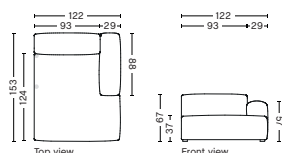

S7265 | WIDE | CHAISE LONGUE LONG | LOW ARMREST | RIGHT

DIMENSION
W122 x D153 x H67 cm
Seat H37 cm

SALES QTY. 1 pcs.

PRODUCT STATUS
Order produced

PACKAGING
1 box | 1 pcs.

BOX DIMENSION | WEIGHT
W116 x D150 x H69 cm | 86 kg

DESCRIPTION	PRICE
Fabric Group 1	19.360,00
Fabric Group 2	20.400,00
Fabric Group 3	20.800,00
Fabric Group 4	21.320,00
Fabric Group 5	26.080,00
Fabric Group 6	33.600,00