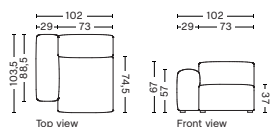

S1064FS | NARROW | LEFT LOW ARMREST

DIMENSION
W102 x D103,5 x H67 cm
Seat H37 cm

SALES QTY. 1 pcs.

PRODUCT STATUS
Order produced

PACKAGING
1 box | 1 pcs.

BOX DIMENSION | WEIGHT
W116 x D99 x H69 cm | 45 kg

DESCRIPTION	PRICE
Fabric Group 1	13.520,00
Fabric Group 2	14.560,00
Fabric Group 3	14.960,00
Fabric Group 4	15.240,00
Fabric Group 5	20.120,00
Fabric Group 6	28.160,00