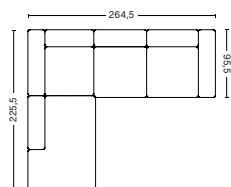

CORNER COMBINATION 2 | LEFT 9301+1862+1063+1061 OR RIGHT 1062+1063+1861+9302

DIMENSION

W264,5 x D225,5 x H67 cm
Seat H40 cm

PACKAGING

4 box | 1 pcs.

DESCRIPTION

Fabric group 1 47.280,00
Fabric group 2 51.440,00
Fabric group 3 53.040,00
Fabric group 4 54.400,00
Fabric group 5 71.120,00
Fabric group 6 98.160,00
Not available in leather

PRICE

PRODUCT STATUS

Order produced