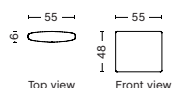

9 | MAGS CUSHION

DIMENSION
W55 x D9 x H48 cm

SALES QTY. 1 pcs.

PRODUCT STATUS
Order produced

PACKAGING
1 box | 1 pcs.

BOX DIMENSION | WEIGHT
W55 x D9 x H48 cm | 2 kg

	PRICE
Fabric Group 1	1.920,00
Fabric Group 2	2.056,00
Fabric Group 3	2.120,00
Fabric Group 4	2.184,00
Fabric Group 5	2.648,00
Fabric Group 6	3.160,00