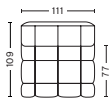

203 FS | NARROW | FREE STANDING

DIMENSION

W105 x D109 x H72 cm
Seat H41 cm

SALES QTY. 1 pcs.

PRODUCT STATUS

Order produced

PACKAGING

1 box | 1 pcs.

BOX DIMENSION | WEIGHT

W105 x D116 x H77 cm | 44 kg

DESCRIPTION

Fabric Group 1
Fabric Group 2
Fabric Group 3
Fabric Group 4
Fabric Group 5
Fabric Group 6

PRICE

18.160,00
19.480,00
20.800,00
21.440,00
23.440,00
33.680,00