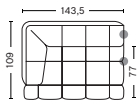

QUILTON MODULES

202 | NARROW | LEFT

DIMENSION

W143,5 x D109 x H72 cm
Seat H41 cm

SALES QTY. 1 pcs.

PRODUCT STATUS

Order produced

PACKAGING

1 box | 1 pcs.

BOX DIMENSION | WEIGHT

W151 x D116 x H80 cm | 58,4 kg

DESCRIPTION

Fabric Group 1
Fabric Group 2
Fabric Group 3
Fabric Group 4
Fabric Group 5
Fabric Group 6

PRICE

22.400,00
25.040,00
26.360,00
27.000,00
29.640,00
44.160,00