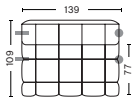

QUILTON MODULES

303 | WIDE | MIDDLE

DIMENSION
W139 x D109 x H72 cm
Seat H41 cm

SALES QTY. 1 pcs.

PRODUCT STATUS
Order produced

PACKAGING
1 box | 1 pcs.

BOX DIMENSION | WEIGHT
W151 x D116 x H80 cm | 51,6 kg

DESCRIPTION
Fabric Group 1
Fabric Group 2
Fabric Group 3
Fabric Group 4
Fabric Group 5
Fabric Group 6

PRICE
19.120,00
20.440,00
21.760,00
22.400,00
24.400,00
34.640,00