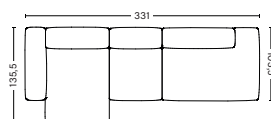

3 SEATER COMBINATION 4 | LEFT S8262+S1063+S9302 OR RIGHT S9301+S1063+S8261

DIMENSION
W331 x D135,5 x H67 cm
Seat H37 cm

PACKAGING
3 box | 1 pcs.

DESCRIPTION	PRICE
Fabric group 1	39.360,00
Fabric group 2	42.480,00
Fabric group 3	43.680,00
Fabric group 4	45.000,00
Fabric group 5	56.880,00
Fabric group 6	76.000,00

PRODUCT STATUS
Order produced