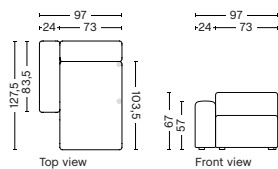

8164 | NARROW | CHAISE LONGUE | LOW ARMREST | LEFT

DIMENSION
W97 x D127,5 x H67 cm
Seat H40 cm

SALES QTY. 1 pcs.

PRODUCT STATUS
Order produced

PACKAGING
1 box | 1 pcs.

BOX DIMENSION | WEIGHT
W68,5 x D150 x H116 cm | 56,9 kg

DESCRIPTION	PRICE
Fabric Group 1	14.080,00
Fabric Group 2	15.120,00
Fabric Group 3	15.520,00
Fabric Group 4	16.040,00
Fabric Group 5	20.800,00
Fabric Group 6	28.320,00
Not available in leather