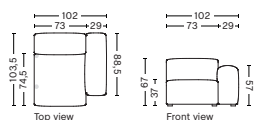

S1065 | NARROW | LOW ARMREST | RIGHT

DIMENSION
W102 x D103,5 x H67 cm
Seat H37 cm

PACKAGING
1 box | 1 pcs.

DESCRIPTION
Fabric Group 1
Fabric Group 2
Fabric Group 3
Fabric Group 4
Fabric Group 5
Fabric Group 6

PRICE
12.480,00
13.520,00
13.920,00
14.200,00
19.080,00
27.120,00

SALES QTY. 1 pcs.

BOX DIMENSION | WEIGHT
W116 x D99 x H69 cm | 45 kg

PRODUCT STATUS
Order produced