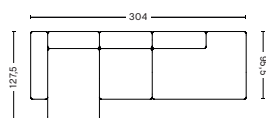

3 SEATER COMBINATION 3 | LEFT 8162+1063+9302 OR RIGHT 9301+1063+8161

DIMENSION
W304 x D127,5 x H67 cm
Seat H40 cm

PACKAGING
3 box | 1 pcs.

DESCRIPTION	PRICE
Fabric group 1	36.720,00
Fabric group 2	39.840,00
Fabric group 3	41.040,00
Fabric group 4	42.360,00
Fabric group 5	54.240,00
Fabric group 6	73.360,00

PRODUCT STATUS
Order produced

Not available in leather