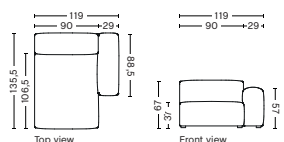

S8265FS | WIDE | CHAISE LONGUE | LOW ARMREST | RIGHT

DIMENSION
W119 x D135,5 x H67 cm
Seat H37 cm

SALES QTY.

PRODUCT STATUS
Order produced

PACKAGING
1 box | 1 pcs.

BOX DIMENSION | WEIGHT
x D x H cm | kg

DESCRIPTION	PRICE
Fabric Group 1	17.760,00
Fabric Group 2	18.800,00
Fabric Group 3	19.200,00
Fabric Group 4	19.720,00
Fabric Group 5	24.480,00
Fabric Group 6	32.000,00