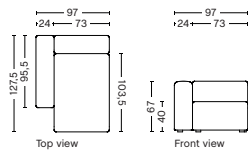

MAGS | FREE STANDING MODULES

8162FS | NARROW | CHAISE LONGUE | LEFT

DIMENSION
W97 x D127,5 x H67 cm
Seat H40 cm

SALES QTY. 1 pcs.

PRODUCT STATUS
Order produced

PACKAGING
1 box | 1 pcs.

BOX DIMENSION | WEIGHT
W116 x D150 x H68,5 cm | 59,5 kg

DESCRIPTION	PRICE
Fabric Group 1	15.120,00
Fabric Group 2	16.160,00
Fabric Group 3	16.560,00
Fabric Group 4	17.080,00
Fabric Group 5	21.840,00
Fabric Group 6	29.360,00
Not available in leather