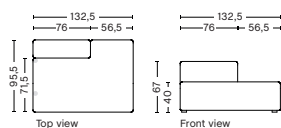

9302 | LOUNGE | LEFT BACKREST

DIMENSION
W132,5 x D95,5 x H67 cm
Seat H40 cm

SALES QTY. 1 pcs.

PRODUCT STATUS
Order produced

PACKAGING
1 box | 1 pcs.

BOX DIMENSION | WEIGHT
W116 x D150 x H69 cm | 58 kg

DESCRIPTION	PRICE
Fabric Group 1	13.440,00
Fabric Group 2	14.480,00
Fabric Group 3	14.880,00
Fabric Group 4	15.400,00
Fabric Group 5	20.160,00
Fabric Group 6	27.680,00
Not available in leather	

FABRIC GROUPS