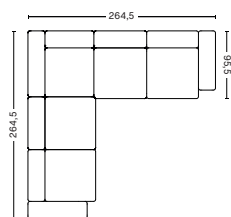

CORNER COMBINATION 1 LOW ARMREST | LEFT 1064+1063+1862+1063+1065 OR RIGHT 1064+1063+1861+1063+1065

DIMENSION

W264,5 x D264,5 x H67 cm
Seat H40 cm

PACKAGING

5 box | 1 pcs.

DESCRIPTION

Fabric group 1 55.520,00
Fabric group 2 60.720,00
Fabric group 3 62.720,00
Fabric group 4 64.120,00
Fabric group 5 83.320,00
Fabric group 6 114.960,00

PRICE

PRODUCT STATUS

Order produced