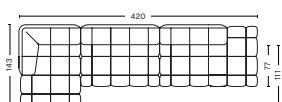

COMBINATION 23 | RIGHT 411+303+401 OR LEFT 402+303+412

DIMENSION
W420 x D143 x H72 cm
Seat H41 cm

PRODUCT STATUS
Order produced

PACKAGING
3 box | 1 pcs.

BOX DIMENSION | WEIGHT
W181 x D116 x H80 cm | 58 kg
W151 x D116 x H80 cm | 52 kg
W151 x D116 x H80 cm | 57 kg