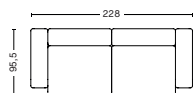

2,5 SEATER COMBINATION 1 LOW ARMREST | 1964+1965

DIMENSION
W228 x D95,5 x H67 cm
Seat H40 cm

PACKAGING
2 box | 1 pcs.

DESCRIPTION	PRICE
Fabric group 1	29.440,00
Fabric group 2	31.520,00
Fabric group 3	32.320,00
Fabric group 4	33.360,00
Fabric group 5	45.760,00
Fabric group 6	71.040,00

PRODUCT STATUS
Order produced