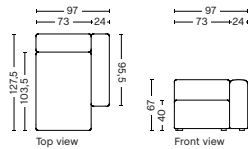

DIMENSION
W97 x D127,5 x H67 cm
Seat H40 cm

SALES QTY. 1 pcs.

PRODUCT STATUS
Order produced

PACKAGING
1 box | 1 pcs.

BOX DIMENSION | WEIGHT
W116 x D150 x H68,5 cm | 59,5 kg

DESCRIPTION	PRICE
Fabric Group 1	15.120,00
Fabric Group 2	16.160,00
Fabric Group 3	16.560,00
Fabric Group 4	17.080,00
Fabric Group 5	21.840,00
Fabric Group 6	29.360,00
Not available in leather	