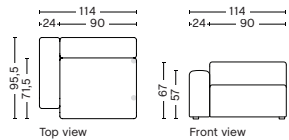

1964 | WIDE | LOW ARMREST | LEFT

DIMENSION
W114 x D95,5 x H67 cm
Seat H40 cm

SALES QTY. 1 pcs.

PRODUCT STATUS
Order produced

PACKAGING
1 box | 1 pcs.

BOX DIMENSION | WEIGHT
W68,5 x D115,8 x H98,8 cm | 48,5 kg

DESCRIPTION	PRICE
Fabric Group 1	14.720,00
Fabric Group 2	15.760,00
Fabric Group 3	16.160,00
Fabric Group 4	16.680,00
Fabric Group 5	22.880,00
Fabric Group 6	35.520,00