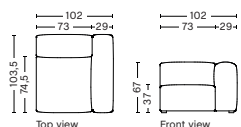

S1061FS | NARROW | RIGHT

DIMENSION
W102 x D103,5 x H67 cm
Seat H37 cm

SALES QTY. 1 pcs.

PRODUCT STATUS
Order produced

PACKAGING
1 box | 1 pcs.

BOX DIMENSION | WEIGHT
W116 x D99 x H69 cm | 45 kg

DESCRIPTION	PRICE
Fabric Group 1	13.520,00
Fabric Group 2	14.560,00
Fabric Group 3	14.960,00
Fabric Group 4	15.240,00
Fabric Group 5	20.120,00
Fabric Group 6	28.160,00