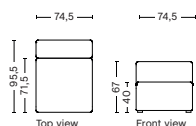

1063FS | NARROW | W/O ARMREST

DIMENSION
W74,5 x D95,5 x H67 cm
Seat H40 cm

SALES QTY. 1 pcs.

PRODUCT STATUS
Order produced

PACKAGING
1 box | 1 pcs.

BOX DIMENSION | WEIGHT
W78 x D99 x H69 cm | 29 kg

DESCRIPTION	PRICE
Fabric Group 1	11.280,00
Fabric Group 2	12.320,00
Fabric Group 3	12.720,00
Fabric Group 4	13.000,00
Fabric Group 5	15.360,00
Fabric Group 6	19.440,00