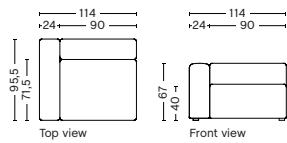

MAGS | FREE STANDING MODULES

1962FS | WIDE | LEFT

DIMENSION
W114 x D95,5 x H67 cm
Seat H40 cm

SALES QTY. 1 pcs.

PRODUCT STATUS
Order produced

PACKAGING
1 box | 1 pcs.

BOX DIMENSION | WEIGHT
W116 x D99 x H69 cm | 51 kg

DESCRIPTION	PRICE
Fabric Group 1	15.760,00
Fabric Group 2	16.800,00
Fabric Group 3	17.200,00
Fabric Group 4	17.720,00
Fabric Group 5	23.920,00
Fabric Group 6	36.560,00