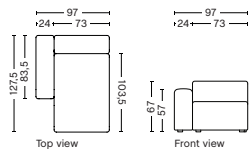

8164FS | NARROW | CHAISE LONGUE | LOW ARMREST LEFT

DIMENSION
W97 x D127,5 x H67 cm
Seat H40 cm

SALES QTY. 1 pcs.

PRODUCT STATUS
Order produced

PACKAGING
1 box | 1 pcs.

BOX DIMENSION | WEIGHT
W68,5 x D150 x H116 cm | 56,9 kg

DESCRIPTION	PRICE
Fabric Group 1	15.120,00
Fabric Group 2	16.160,00
Fabric Group 3	16.560,00
Fabric Group 4	17.080,00
Fabric Group 5	21.840,00
Fabric Group 6	29.360,00
Not available in leather