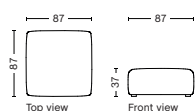

S01 | OTTOMAN | EXTRA SMALL

DIMENSION
W87 x D87 x H37 cm
Seat H37 cm

SALES QTY. 1 pcs.

PRODUCT STATUS
Order produced

PACKAGING
1 box | 1 pcs.

BOX DIMENSION | WEIGHT
W99 x D78 x H69 cm | 23 kg

DESCRIPTION	PRICE
Fabric Group 1	7.240,00
Fabric Group 2	7.376,00
Fabric Group 3	7.504,00
Fabric Group 4	7.632,00
Fabric Group 5	9.600,00
Fabric Group 6	13.320,00