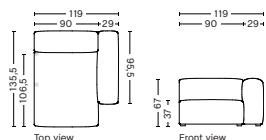

S8261 | WIDE | CHAISE LONGUE | RIGHT ARMREST

DIMENSION
W119 x D135,5 x H67 cm
Seat H37 cm

SALES QTY. 1 pcs.

PRODUCT STATUS
Order produced

PACKAGING
1 box | 1 pcs.

BOX DIMENSION | WEIGHT
W116 x D150 x H69 cm | 71 kg

DESCRIPTION
Fabric Group 1
Fabric Group 2
Fabric Group 3
Fabric Group 4
Fabric Group 5
Fabric Group 6

PRICE
16.720,00
17.760,00
18.160,00
18.680,00
23.440,00
30.960,00