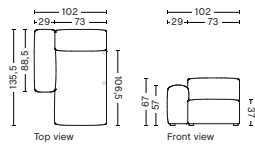

S8164 | NARROW | CHAISE LONGUE | LOW ARMREST | LEFT

DIMENSION
W102 x D135,5 x H67 cm
Seat H37 cm

SALES QTY. 1 pcs.

PRODUCT STATUS
Order produced

PACKAGING
1 box | 1 pcs.

BOX DIMENSION | WEIGHT
W116 x D150 x H69 cm | 60 kg

DESCRIPTION	PRICE
Fabric Group 1	14.080,00
Fabric Group 2	15.120,00
Fabric Group 3	15.520,00
Fabric Group 4	16.040,00
Fabric Group 5	20.800,00
Fabric Group 6	28.320,00