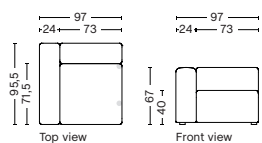

1062 | NARROW | LEFT

DIMENSION
W97 x D95,5 x H67 cm
Seat H40 cm

SALES QTY. 1 pcs.

PRODUCT STATUS
Order produced

PACKAGING
1 box | 1 pcs.

BOX DIMENSION | WEIGHT
W116 x D99 x H69 cm | 45 kg

DESCRIPTION	PRICE
Fabric Group 1	12.480,00
Fabric Group 2	13.520,00
Fabric Group 3	13.920,00
Fabric Group 4	14.200,00
Fabric Group 5	19.080,00
Fabric Group 6	27.120,00