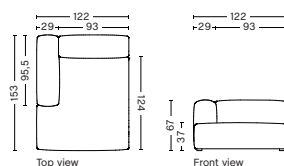

S7262FS | WIDE | CHAISE LONGUE | LEFT

DIMENSION
W122 x D153 x H67 cm
Seat H37 cm

SALES QTY. 1 pcs.

PRODUCT STATUS
Order produced

PACKAGING
1 box | 1 pcs.

BOX DIMENSION | WEIGHT
W116 x D150 x H69 cm | 86 kg

DESCRIPTION	PRICE
Fabric Group 1	20.400,00
Fabric Group 2	21.440,00
Fabric Group 3	21.840,00
Fabric Group 4	22.360,00
Fabric Group 5	27.120,00
Fabric Group 6	34.640,00