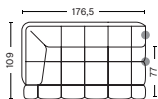

302 | WIDE | LEFT

DIMENSION

W176,5 x D109 x H72 cm
Seat H41 cm

SALES QTY. 1 pcs.

PRODUCT STATUS

Order produced

PACKAGING

1 box | 1 pcs.

BOX DIMENSION | WEIGHT

W181 x D116 x H80 cm | 67,6 kg

DESCRIPTION

Fabric Group 1
Fabric Group 2
Fabric Group 3
Fabric Group 4
Fabric Group 5
Fabric Group 6

PRICE

24.400,00
27.040,00
28.360,00
29.000,00
31.640,00
46.160,00

FABRIC GROUPS

1 | Atlas, Linara, Metaphor, Mode, Planar, Remix, Swarm 2 | Fairway, Field, Flamiber, Maglia, Melange Nap, Nico, Olavi By Hay, Osumi, Relate, Steelcut, Steelcut Trio, Tadoo 3 | Divina, Divina MD, Divina Melange, Fiord, Re-Wool, Roden, Ruskin, Steelcut Quartet, Tartaglia 4 | Bolgheri, Canvas, Encircle, Hallingdal 65, Raas 5 | Loft, Sierra Leather 6 | Coda, Vidar, California Leather, Nevada Leather, Sense Leather