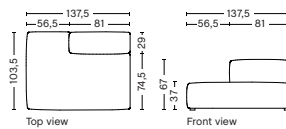

S9301FS | LOUNGE | RIGHT BACKREST

DIMENSION
W137,5 x D103,5 x H67 cm
Seat H37 cm

SALES QTY. 1 pcs.

PRODUCT STATUS
Order produced

PACKAGING
1 box | 1 pcs.

BOX DIMENSION | WEIGHT
W116 x D150 x H69 cm | 58 kg

DESCRIPTION	PRICE
Fabric Group 1	14.480,00
Fabric Group 2	15.520,00
Fabric Group 3	15.920,00
Fabric Group 4	16.440,00
Fabric Group 5	21.200,00
Fabric Group 6	28.720,00