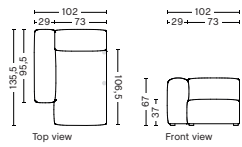

S8162 | NARROW | CHAISE LONGUE | LEFT

DIMENSION
W102 x D135,5 x H67 cm
Seat H37 cm

SALES QTY. 1 pcs.

PRODUCT STATUS
Order produced

PACKAGING
1 box | 1 pcs.

BOX DIMENSION | WEIGHT
W116 x D150 x H69 cm | 60 kg

DESCRIPTION	PRICE
Fabric Group 1	14.080,00
Fabric Group 2	15.120,00
Fabric Group 3	15.520,00
Fabric Group 4	16.040,00
Fabric Group 5	20.800,00
Fabric Group 6	28.320,00