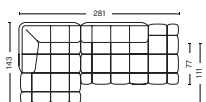

COMBINATION 21 | RIGHT 411+401 OR LEFT 402+412

DIMENSION
W281 x D143 x H72 cm
Seat H41 cm

PRODUCT STATUS
Order produced

PACKAGING
2 box | 1 pcs.

BOX DIMENSION | WEIGHT
W181 x D116 x H80 cm | 58 kg
W151 x D116 x H80 cm | 57 kg

DESCRIPTION	PRICE
Fabric group 1	43.440,00
Fabric group 2	48.720,00
Fabric group 3	51.360,00
Fabric group 4	52.640,00
Fabric group 5	57.920,00
Fabric group 6	83.920,00