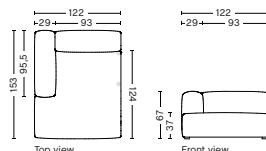

S7262 | WIDE | CHAISE LONGUE LONG | LEFT

DIMENSION
W122 x D153 x H67 cm
Seat H37 cm

SALES QTY. 1 pcs.

PRODUCT STATUS
Order produced

PACKAGING
1 box | 1 pcs.

BOX DIMENSION | WEIGHT
W116 x D150 x H69 cm | 86 kg

DESCRIPTION
Fabric Group 1
Fabric Group 2
Fabric Group 3
Fabric Group 4
Fabric Group 5
Fabric Group 6

PRICE
19.360,00
20.400,00
20.800,00
21.320,00
26.080,00
33.600,00