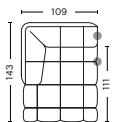

402 | CHAISE LONGUE | LEFT

DIMENSION
W109 x D143 x H72 cm
Seat H41 cm

SALES QTY. 1 pcs.

PRODUCT STATUS
Order produced

PACKAGING
1 box | 1 pcs.

BOX DIMENSION | WEIGHT
W151 x D116 x H80 cm | 57 kg

DESCRIPTION
Fabric Group 1
Fabric Group 2
Fabric Group 3
Fabric Group 4
Fabric Group 5
Fabric Group 6

PRICE
19.760,00
22.400,00
23.720,00
24.360,00
27.000,00
38.480,00