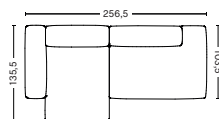

2,5 SEATER COMBINATION 3 | LEFT S8262+S9302 OR RIGHT S9301+S8261

DIMENSION
W256,5 x D135,5 x H67 cm
Seat H37 cm

PACKAGING
2 box | 1 pcs.

DESCRIPTION	PRICE
Fabric group 1	30.160,00
Fabric group 2	32.240,00
Fabric group 3	33.040,00
Fabric group 4	34.080,00
Fabric group 5	43.600,00
Fabric group 6	58.640,00

PRODUCT STATUS
Order produced