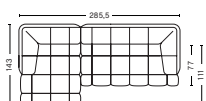

COMBINATION 20 | RIGHT 302+401 OR LEFT 402+301

DIMENSION
W285,5 x D143 x H72 cm
Seat H41 cm

PRODUCT STATUS
Order produced

PACKAGING
2 box | 1 pcs.

BOX DIMENSION | WEIGHT
W151 x D116 x H80 cm | 59 kg
W151 x D116 x H80 cm | 57 kg

DESCRIPTION	PRICE
Fabric group 1	44.160,00
Fabric group 2	49.440,00
Fabric group 3	52.080,00
Fabric group 4	53.360,00
Fabric group 5	58.640,00
Fabric group 6	84.640,00