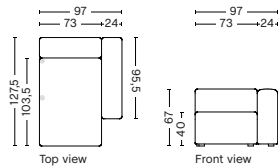

DIMENSION
W97 x D127,5 x H67 cm
Seat H40 cm

SALES QTY. 1 pcs.

PRODUCT STATUS
Order produced

PACKAGING
1 box | 1 pcs.

BOX DIMENSION | WEIGHT
W116 x D150 x H69 cm | 59,5 kg

DESCRIPTION	PRICE
Fabric Group 1	14.080,00
Fabric Group 2	15.120,00
Fabric Group 3	15.520,00
Fabric Group 4	16.040,00
Fabric Group 5	20.800,00
Fabric Group 6	28.320,00
Not available in leather	