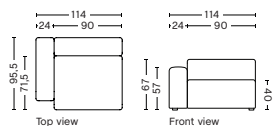

1964FS | WIDE | LOW ARMREST | LEFT

DIMENSION
W114 x D95,5 x H67 cm
Seat H40 cm

SALES QTY. 1 pcs.

PRODUCT STATUS
Order produced

PACKAGING
1 box | 1 pcs.

BOX DIMENSION | WEIGHT
W68,5 x D115,8 x H98,8 cm | 48,5 kg

DESCRIPTION	PRICE
Fabric Group 1	15.760,00
Fabric Group 2	16.800,00
Fabric Group 3	17.200,00
Fabric Group 4	17.720,00
Fabric Group 5	23.920,00
Fabric Group 6	36.560,00

FABRIC GROUPS

1 | Atlas, Linara, Metaphor, Mode, Planar, Remix, Surface By Hay, Swarm, Valencia™ 2 | Fairway, Field, Flamiber, Lola, Maglia, Melange Nap, Nico, Olavi By Hay, Osumi, Relate, Steelcut, Steelcut Trio, Tadao 3 | Divina, Divina MD, Divina Melange, Fiord, Re-Wool, Roden, Ruskin, Steelcut Quartet, Tartaglia 4 | Bolgheri, Canvas, Encircle, Hallingdal 65, Raas 5 | Haku, Harald, Loft, Sierra Leather 6 | Coda, Vidar, California Leather, Nevada Leather, Sense Leather