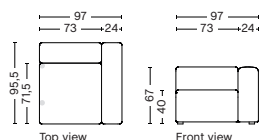

1061 | NARROW | RIGHT

DIMENSION
W97 x D95,5 x H67 cm
Seat H40 cm

SALES QTY. 1 pcs.

PRODUCT STATUS
Order produced

PACKAGING
1 box | 1 pcs.

BOX DIMENSION | WEIGHT
W116 x D99 x H69 cm | 45 kg

DESCRIPTION	PRICE
Fabric Group 1	12.480,00
Fabric Group 2	13.520,00
Fabric Group 3	13.920,00
Fabric Group 4	14.200,00
Fabric Group 5	19.080,00
Fabric Group 6	27.120,00