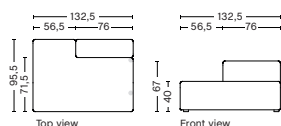

9301 | LOUNGE | RIGHT BACKREST

DIMENSION
W132,5 x D95,5 x H67 cm
Seat H40 cm

SALES QTY. 1 pcs.

PRODUCT STATUS
Order produced

PACKAGING
1 box | 1 pcs.

BOX DIMENSION | WEIGHT
W116 x D150 x H69 cm | 58 kg

DESCRIPTION	PRICE
Fabric Group 1	13.440,00
Fabric Group 2	14.480,00
Fabric Group 3	14.880,00
Fabric Group 4	15.400,00
Fabric Group 5	20.160,00
Fabric Group 6	27.680,00
Not available in leather