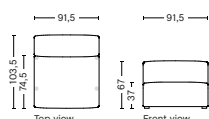

S1963 | WIDE | MIDDLE

DIMENSION
W91,5 x D95,5 x H67 cm
Seat H37 cm

PACKAGING
1 box | 1 pcs.

DESCRIPTION
Fabric Group 1
Fabric Group 2
Fabric Group 3
Fabric Group 4
Fabric Group 5
Fabric Group 6

PRICE
12.160,00
13.200,00
13.600,00
13.880,00
17.560,00
24.560,00

SALES QTY. 1 pcs.

BOX DIMENSION | WEIGHT
W116 x D99 x H69 cm | 37 kg

PRODUCT STATUS
Order produced