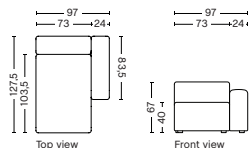

8165FS | NARROW | CHAISE LONGUE | LOW ARMREST | RIGHT

DIMENSION
W97 x D127,5 x H67 cm
Seat H40 cm

SALES QTY. 1 pcs.

PRODUCT STATUS
Order produced

PACKAGING
1 box | 1 pcs.

BOX DIMENSION | WEIGHT
W68,5 x D150 x H116 cm | 56,9 kg

DESCRIPTION	PRICE
Fabric Group 1	15.120,00
Fabric Group 2	16.160,00
Fabric Group 3	16.560,00
Fabric Group 4	17.080,00
Fabric Group 5	21.840,00
Fabric Group 6	29.360,00
Not available in leather	

FABRIC GROUPS

1 | Atlas, Linara, Metaphor, Mode, Planar, Remix, Surface By Hay, Swarm, Valencia™ 2 | Fairway, Field, Flamiber, Lola, Maglia, Melange Nap, Nico, Olavi By Hay, Osumi, Relate, Steelcut, Steelcut Trio, Tadao 3 | Divina, Divina MD, Divina Melange, Fiord, Re-Wool, Roden, Ruskin, Steelcut Quartet, Tartaglia 4 | Bolgheri, Canvas, Encircle, Hallingdal 65, Raas 5 | Haku, Harald, Loft 6 | Coda, Vidar