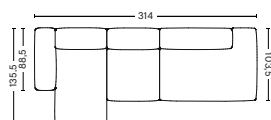

3 SEATER COMBINATION 3 LOW ARMREST | LEFT S8164+S1063+S9302 OR RIGHT S9301+S1063+S8165

DIMENSION
W314 x D135,5 x H67 cm
Seat H37 cm

PACKAGING
3 box | 1 pcs.

DESCRIPTION	PRICE
Fabric group 1	36.720,00
Fabric group 2	39.840,00
Fabric group 3	41.040,00
Fabric group 4	42.360,00
Fabric group 5	54.240,00
Fabric group 6	73.360,00

PRODUCT STATUS
Order produced