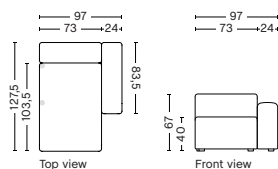

8165 | NARROW | CHAISE LONGUE | LOW ARMREST | RIGHT

DIMENSION
W97 x D127,5 x H67 cm
Seat H40 cm

SALES QTY. 1 pcs.

PRODUCT STATUS
Order produced

PACKAGING
1 box | 1 pcs.

BOX DIMENSION | WEIGHT
W68,5 x D150 x H116 cm | 56,9 kg

DESCRIPTION	PRICE
Fabric Group 1	14.080,00
Fabric Group 2	15.120,00
Fabric Group 3	15.520,00
Fabric Group 4	16.040,00
Fabric Group 5	20.800,00
Fabric Group 6	28.320,00
Not available in leather	

FABRIC GROUPS

1 | Atlas, Linara, Metaphor, Mode, Planar, Remix, Surface By Hay, Swarm, Valencia™ 2 | Fairway, Field, Flamiber, Lola, Maglia, Melange Nap, Nico, Olavi By Hay, Osumi, Relate, Steelcut, Steelcut Trio, Tadao 3 | Divina, Divina MD, Divina Melange, Fiord, Re-Wool, Roden, Ruskin, Steelcut Quartet, Tartaglia 4 | Bolgheri, Canvas, Encircle, Hallingdal 65, Raas 5 | Haku, Harald, Loft 6 | Coda, Vidar