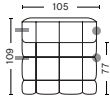

203 | NARROW | MIDDLE

DIMENSION

W105 x D109 x H72 cm
Seat H41 cm

SALES QTY. 1 pcs.

PRODUCT STATUS

Order produced

PACKAGING

1 box | 1 pcs.