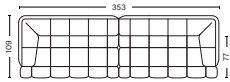

COMBINATION 4 | MODULE 302+301

DIMENSION
W353 x D109 x H72 cm
Seat H41 cm

PACKAGING
2 box | 1 pcs.

DESCRIPTION

PRICE

Fabric group 1	48.800,00
Fabric group 2	54.080,00
Fabric group 3	56.720,00
Fabric group 4	58.000,00
Fabric group 5	63.280,00
Fabric group 6	92.320,00

PRODUCT STATUS
Order produced

BOX DIMENSION | WEIGHT
2 pcs. | W181 x D116 x H80 cm | 68 kg