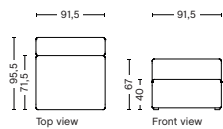

1963FS | WIDE | W/O ARMREST

DIMENSION
W91,5 x D95,5 x H67 cm
Seat H40 cm

SALES QTY. 1 pcs.

PRODUCT STATUS
Order produced

PACKAGING
1 box | 1 pcs.

BOX DIMENSION | WEIGHT
W116 x D99 x H69 cm | 36,5 kg

DESCRIPTION	PRICE
Fabric Group 1	14.240,00
Fabric Group 2	15.280,00
Fabric Group 3	15.680,00
Fabric Group 4	15.960,00
Fabric Group 5	19.640,00
Fabric Group 6	26.640,00