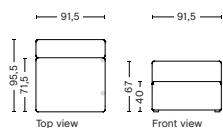

PRICE
14.720,00
15.760,00
16.160,00
16.680,00
22.880,00
35.520,00

1963 | WIDE | MIDDLE

DIMENSION
W91,5 x D95,5 x H67 cm
Seat H40 cm

SALES QTY. 1 pcs.

PRODUCT STATUS
Order produced

PACKAGING
1 box | 1 pcs.

BOX DIMENSION | WEIGHT
W116 x D99 x H69 cm | 36,5 kg