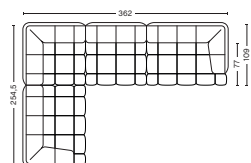

CORNER COMBINATION 25 | 202+100+203+201

DIMENSION
W362 x D254,5 x H72 cm
Seat H41 cm

PRODUCT STATUS
Order produced

PACKAGING
4 box | 1 pcs.

BOX DIMENSION | WEIGHT
W151 x D116 x H80 cm | 59 kg
W105 x D116 x H77 cm | 44 kg
W105 x D116 x H80 cm | 44 kg
W105 x D116 x H80 cm | 44 kg

DESCRIPTION	PRICE
Fabric group 1	81.440,00
Fabric group 2	89.360,00
Fabric group 3	94.640,00
Fabric group 4	97.200,00
Fabric group 5	106.480,00
Fabric group 6	156.000,00