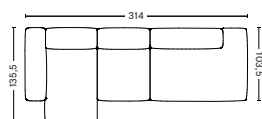

3 SEATER COMBINATION 3 | LEFT S8162+S1063+S9302 OR RIGHT S9301+S1063+S8161

DIMENSION
W314 x D135,5 x H67 cm
Seat H37 cm

PACKAGING
3 box | 1 pcs.

DESCRIPTION	PRICE
Fabric group 1	36.720,00
Fabric group 2	39.840,00
Fabric group 3	41.040,00
Fabric group 4	42.360,00
Fabric group 5	54.240,00
Fabric group 6	73.360,00

PRODUCT STATUS
Order produced