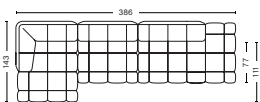

COMBINATION 22 | RIGHT 411+203+401 OR LEFT 402+203+412

DIMENSION
W386 x D143 x H72 cm
Seat H41 cm

PRODUCT STATUS
Order produced

PACKAGING
2 box | 1 pcs.

BOX DIMENSION | WEIGHT
W181 x D116 x H80 cm | 58 kg
W151 x D116 x H80 cm | 57 kg

DESCRIPTION	PRICE
Fabric group 1	58.320,00
Fabric group 2	64.920,00
Fabric group 3	68.880,00
Fabric group 4	70.800,00
Fabric group 5	78.080,00
Fabric group 6	114.320,00