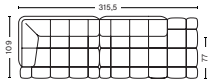

COMBINATION 10 | RIGHT 411+201 OR LEFT 202+412

DIMENSION
W315,5 x D109 x H72 cm
Seat H41 cm

PACKAGING
2 box | 1 pcs.

DESCRIPTION

PRICE

Fabric group 1	46.080,00
Fabric group 2	51.360,00
Fabric group 3	54.000,00
Fabric group 4	55.280,00
Fabric group 5	60.560,00
Fabric group 6	89.600,00