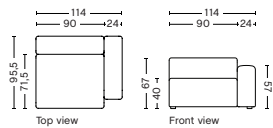

1965FS | WIDE | LOW ARMREST | RIGHT

DIMENSION
W114 x D95,5 x H67 cm
Seat H40 cm

SALES QTY. 1 pcs.

PRODUCT STATUS
Order produced

PACKAGING
1 box | 1 pcs.

BOX DIMENSION | WEIGHT
W68,5 x D115,8 x H98,8 cm | 48,5 kg

DESCRIPTION	PRICE
Fabric Group 1	15.760,00
Fabric Group 2	16.800,00
Fabric Group 3	17.200,00
Fabric Group 4	17.720,00
Fabric Group 5	23.920,00
Fabric Group 6	36.560,00