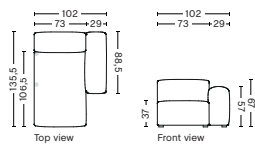

S8165 | NARROW | CHAISE LONGUE | LOW ARMREST | RIGHT

DIMENSION
W102 x D135,5 x H67 cm
Seat H37 cm

SALES QTY. 1 pcs.

PRODUCT STATUS
Order produced

PACKAGING
1 box | 1 pcs.

BOX DIMENSION | WEIGHT
W116 x D150 x H69 cm | 60 kg

DESCRIPTION	PRICE
Fabric Group 1	14.080,00
Fabric Group 2	15.120,00
Fabric Group 3	15.520,00
Fabric Group 4	16.040,00
Fabric Group 5	20.800,00
Fabric Group 6	28.320,00

FABRIC GROUPS

1 | Atlas, Linara, Metaphor, Mode, Planar, Swarm, Valencia™ 2 | Fairway, Field, Flamiber, Lola, Maglia, Melange Nap, Nico, Olavi By Hay, Osumi, Relate, Steelcut, Steelcut Trio, Tadao 3 | Divina, Divina MD, Divina Melange, Re-Wool, Roden, Ruskin, Steelcut Quartet, Tartaglia 4 | Bolgheri, Encircle, Hallingdal 65, Raas 5 | Haku,Loft, Sierra Leather 6 | Coda, Vidar, California Leather, Nevada Leather, Sense Leather