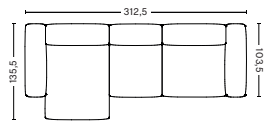

3 SEATER COMBINATION 10 | LEFT S8262+S1063+S1961 OR RIGHT S1962+S1063+S8261

DIMENSION
W312,5 x D135,5 x H67 cm
Seat H37 cm

PACKAGING
3 box | 1 pcs.

DESCRIPTION	PRICE
Fabric group 1	40.640,00
Fabric group 2	43.760,00
Fabric group 3	44.960,00
Fabric group 4	46.280,00
Fabric group 5	59.600,00
Fabric group 6	83.840,00

PRODUCT STATUS
Order produced