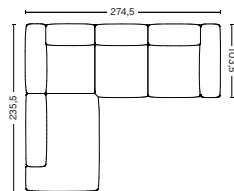

CORNER COMBINATION 2 | LEFT S9301+S1862+S1063+S1061 OR RIGHT S1062+S1063+S8161+S9302

DIMENSION
W274,5 x D235,5 x H67 cm
Seat H37 cm

PACKAGING
3 box | 1 pcs.

DESCRIPTION	PRICE
Fabric group 1	47.280,00
Fabric group 2	51.440,00
Fabric group 3	53.040,00
Fabric group 4	54.400,00
Fabric group 5	71.120,00
Fabric group 6	98.160,00

PRODUCT STATUS
Order produced