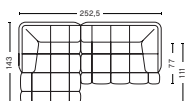

QUILTON COMBINATIONS

COMBINATION 19 | RIGHT 202+401 OR LEFT 402+201

DIMENSION
W252,5 x D143 x H72 cm
Seat H41 cm

PRODUCT STATUS
Order produced

PACKAGING
2 box | 1 pcs.

BOX DIMENSION | WEIGHT
W151 x D116 x H80 cm | 59 kg
W151 x D116 x H80 cm | 57 kg

DESCRIPTION	PRICE
Fabric group 1	42.160,00
Fabric group 2	47.440,00
Fabric group 3	50.080,00
Fabric group 4	51.360,00
Fabric group 5	56.640,00
Fabric group 6	82.640,00