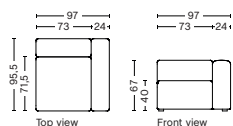

1061FS | NARROW | RIGHT

DIMENSION
W97 x D95,5 x H67 cm
Seat H40 cm

SALES QTY. 1 pcs.

PRODUCT STATUS
Order produced

PACKAGING
1 box | 1 pcs.

BOX DIMENSION | WEIGHT
W116 x D99 x H69 cm | 45 kg

DESCRIPTION	PRICE
Fabric Group 1	13.520,00
Fabric Group 2	14.560,00
Fabric Group 3	14.960,00
Fabric Group 4	15.240,00
Fabric Group 5	20.120,00
Fabric Group 6	28.160,00