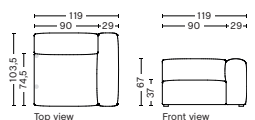

S1961 | WIDE | RIGHT

DIMENSION
W119 x D103,5 x H67 cm
Seat H37 cm

PACKAGING
1 box | 1 pcs.

DESCRIPTION
Fabric Group 1
Fabric Group 2
Fabric Group 3
Fabric Group 4
Fabric Group 5
Fabric Group 6

PRICE
14.720,00
15.760,00
16.160,00
16.680,00
22.880,00
35.520,00

SALES QTY. 1 pcs.

BOX DIMENSION | WEIGHT
W116 x D99 x H69 cm | 51 kg

PRODUCT STATUS
Order produced