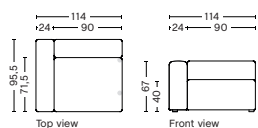

1962 | WIDE | LEFT

DIMENSION
W114 x D95,5 x H67 cm
Seat H40 cm

SALES QTY. 1 pcs.

PRODUCT STATUS
Order produced

PACKAGING
1 box | 1 pcs.

BOX DIMENSION | WEIGHT
W116 x D99 x H69 cm | 51 kg

DESCRIPTION
Fabric Group 1
Fabric Group 2
Fabric Group 3
Fabric Group 4
Fabric Group 5
Fabric Group 6

PRICE
14.720,00
15.760,00
16.160,00
16.680,00
22.880,00
35.520,00