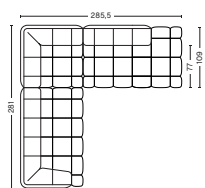

QUILTON COMBINATIONS

CORNER COMBINATION 24 | RIGHT 411+100+301 OR LEFT 302+100+412

DIMENSION
W285,5 x D281 x H72 cm
Seat H41 cm

PRODUCT STATUS
Order produced

PACKAGING
3 box | 1 pcs.

BOX DIMENSION | WEIGHT
W181 x D116 x H80 cm | 58 kg
W105 x D116 x H77 cm | 44 kg
W181 x D116 x H80 cm | 68 kg

DESCRIPTION	PRICE
Fabric group 1	69.840,00
Fabric group 2	76.440,00
Fabric group 3	80.400,00
Fabric group 4	82.320,00
Fabric group 5	89.600,00
Fabric group 6	128.880,00