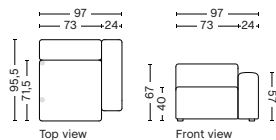

1065 | NARROW | LOW ARMREST | RIGHT

DIMENSION
W97 x D95,5 x H67 cm
Seat H40 cm

SALES QTY. 1 pcs.

PRODUCT STATUS
Order produced

PACKAGING
1 box | 1 pcs.

BOX DIMENSION | WEIGHT
W68,5 x D115,8 x H98,8 cm | 42 kg

DESCRIPTION
Fabric Group 1
Fabric Group 2
Fabric Group 3
Fabric Group 4
Fabric Group 5
Fabric Group 6

PRICE
12.480,00
13.520,00
13.920,00
14.200,00
19.080,00
27.120,00