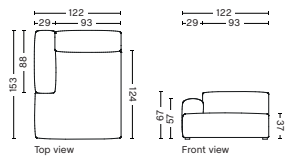

S7264FS | WIDE | LOW ARMREST | LEFT

DIMENSION
W122 x D153 x H67 cm
Seat H37 cm

SALES QTY. 1 pcs.

PRODUCT STATUS
Order produced

PACKAGING
1 box | 1 pcs.

BOX DIMENSION | WEIGHT
W116 x D150 x H69 cm | 86 kg

DESCRIPTION	PRICE
Fabric Group 1	14.480,00
Fabric Group 2	15.520,00
Fabric Group 3	15.920,00
Fabric Group 4	16.440,00
Fabric Group 5	21.200,00
Fabric Group 6	28.720,00