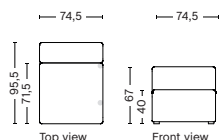

1063LE | NARROW | LEFT END

DIMENSION
W74,5 x D95,5 x H67 cm
Seat H40 cm

SALES QTY. 1 pcs.

PRODUCT STATUS
Order produced

PACKAGING
1 box | 1 pcs.

BOX DIMENSION | WEIGHT
W78 x D99 x H69 cm | 29 kg

DESCRIPTION	PRICE
Fabric Group 1	10.240,00
Fabric Group 2	11.280,00
Fabric Group 3	11.680,00
Fabric Group 4	11.960,00
Fabric Group 5	14.320,00
Fabric Group 6	18.400,00