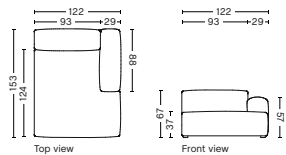

S7265FS | WIDE | LOW ARMREST | RIGHT

DIMENSION
W122 x D153 x H67 cm
Seat H37 cm

SALES QTY. 1 pcs.

PRODUCT STATUS
Order produced

PACKAGING
1 box | 1 pcs.

BOX DIMENSION | WEIGHT
W116 x D150 x H69 cm | 86 kg

DESCRIPTION	PRICE
Fabric Group 1	14.480,00
Fabric Group 2	15.520,00
Fabric Group 3	15.920,00
Fabric Group 4	16.440,00
Fabric Group 5	21.200,00
Fabric Group 6	28.720,00