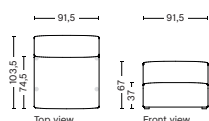

S1963 | WIDE | RIGHT OR LEFT END

DIMENSION
W91,5 x D95,5 x H67 cm
Seat H37 cm

PACKAGING
1 box | 1 pcs.

DESCRIPTION
Fabric Group 1
Fabric Group 2
Fabric Group 3
Fabric Group 4
Fabric Group 5
Fabric Group 6

PRICE
13.200,00
14.240,00
14.640,00
14.920,00
18.600,00
25.600,00

SALES QTY. 1 pcs.

BOX DIMENSION | WEIGHT
W116 x D103,5 x H69 cm | 37 kg

PRODUCT STATUS
Order produced

FABRIC GROUPS