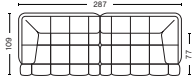

COMBINATION 1 | MODULE MODULE 202+201

DIMENSION
W287 x D109 x H72 cm
Seat H41 cm

PACKAGING
2 box | 1 pcs.

DESCRIPTION

PRICE

Fabric group 1	44.800,00
Fabric group 2	50.080,00
Fabric group 3	52.720,00
Fabric group 4	54.000,00
Fabric group 5	59.280,00
Fabric group 6	88.320,00

PRODUCT STATUS
Order produced

BOX DIMENSION | WEIGHT
2 pcs. | W151 x D116 x H80 cm | 59 kg