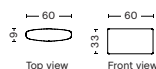

10 | MAGS CUSHION

DIMENSION
W60 x D9 x H33 cm

SALES QTY. 1 pcs.

PRODUCT STATUS
Order produced

PACKAGING
1 box | 1 pcs.

BOX DIMENSION | WEIGHT
W60 x D9 x H33 cm | 2 kg

	PRICE
Fabric Group 1	1.920,00
Fabric Group 2	2.056,00
Fabric Group 3	2.120,00
Fabric Group 4	2.184,00
Fabric Group 5	2.648,00
Fabric Group 6	2.920,00

FABRIC GROUPS