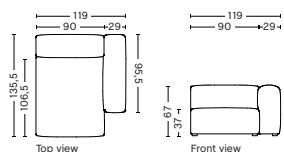

S8261FS | WIDE | CHAISE LONGUE | RIGHT

DIMENSION
W119 x D135,5 x H67 cm
Seat H37 cm

SALES QTY. 1 pcs.

PRODUCT STATUS
Order produced

PACKAGING
1 box | 1 pcs.

BOX DIMENSION | WEIGHT
W116 x D150 x H69 cm | 71 kg

DESCRIPTION	PRICE
Fabric Group 1	17.760,00
Fabric Group 2	18.800,00
Fabric Group 3	19.200,00
Fabric Group 4	19.720,00
Fabric Group 5	24.480,00
Fabric Group 6	32.000,00