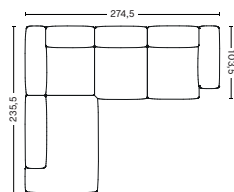

CORNER COMBINATION 2 LOW ARMREST | LEFT S9301+S1862+S1063+S1065 OR RIGHT S1064+S1063+S1861+S9302

DIMENSION
W274,5 x D235,5 x H67 cm
Seat H37 cm

PACKAGING
3 box | 1 pcs.

DESCRIPTION	PRICE
Fabric group 1	47.280,00
Fabric group 2	51.440,00
Fabric group 3	53.040,00
Fabric group 4	54.400,00
Fabric group 5	71.120,00
Fabric group 6	98.160,00

PRODUCT STATUS
Order produced

FABRIC GROUPS

1 | Atlas, Linara, Metaphor, Mode, Planar, Swarm, Valencia™ 2 | Fairway, Field, Flamiber, Lola, Maglia, Melange Nap, Nico, Olavi By Hay, Osumi, Relate, Steelcut, Steelcut Trio, Tadao 3 | Divina, Divina MD, Divina Melange, Re-Wool, Roden, Ruskin, Steelcut Quartet, Tartaglia 4 | Bolgheri, Encircle, Hallingdal 65, Raas 5 | Haku,Loft, Sierra Leather 6 | Coda, Vidar, California Leather, Nevada Leather, Sense Leather