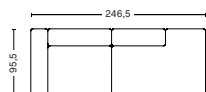

2,5 SEATER COMBINATION 2 | LEFT 1962+9302 OR RIGHT 9301+1961

DIMENSION
W246,5 x D95,5 x H67 cm
Seat H40 cm

PACKAGING
2 box | 1 pcs.

DESCRIPTION	PRICE
Fabric group 1	28.160,00
Fabric group 2	30.240,00
Fabric group 3	31.040,00
Fabric group 4	32.080,00
Fabric group 5	43.040,00
Fabric group 6	63.200,00
Not available in leather	

PRODUCT STATUS
Order produced