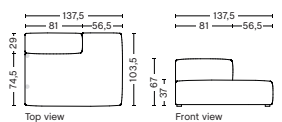

S9302 | LOUNGE | LEFT BACKREST

DIMENSION
W137,5 x D105,5 x H67 cm
Seat H37 cm

SALES QTY. 1 pcs.

PRODUCT STATUS
Order produced

PACKAGING
1 box | 1 pcs.

BOX DIMENSION | WEIGHT
W116 x D150 x H69 cm | 58 kg

DESCRIPTION	PRICE
Fabric Group 1	13.440,00
Fabric Group 2	14.480,00
Fabric Group 3	14.880,00
Fabric Group 4	15.400,00
Fabric Group 5	20.160,00
Fabric Group 6	27.680,00