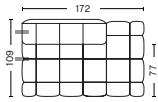

QUILTON MODULES

412 | CHAISE LONGUE | RIGHT

DIMENSION
W172 x D109 x H72 cm
Seat H41 cm

SALES QTY. 1 pcs.

PRODUCT STATUS
Order produced

PACKAGING
1 box | 1 pcs.

BOX DIMENSION | WEIGHT
W181 x D116 x H80 cm | 58 kg

DESCRIPTION
Fabric Group 1
Fabric Group 2
Fabric Group 3
Fabric Group 4
Fabric Group 5
Fabric Group 6

PRICE
23.680,00
26.320,00
27.640,00
28.280,00
30.920,00
45.440,00