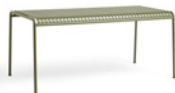

TABLE | L170 X W90 X H75 CM

DIMENSION

L170 x W90 x H75 cm

SALES QTY. 1 pcs.

PRODUCT STATUS

Order produced

PACKAGING

1 box | 1 pcs.

BOX DIMENSION | WEIGHT

W163 x D86 x H20 cm | 37 kg

DESCRIPTION

Powder coated steel

Hot galvanised steel

PRICE

10.159,20

15.439,20