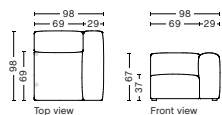

S1861 | CORNER | RIGHT

DIMENSION
W98 x D98 x H67 cm
Seat H37 cm

SALES QTY. 1 pcs.

PRODUCT STATUS
Order produced

PACKAGING
1 box | 1 pcs.

BOX DIMENSION | WEIGHT
W116 x D99 x H69 cm | 42 kg

DESCRIPTION	PRICE
Fabric Group 1	12.160,00
Fabric Group 2	13.200,00
Fabric Group 3	13.600,00
Fabric Group 4	13.880,00
Fabric Group 5	18.600,00
Fabric Group 6	26.000,00

FABRIC GROUPS

1 | Atlas, Linara, Metaphor, Mode, Planar, Swarm, Valencia™ 2 | Fairway, Field, Flamiber, Lola, Maglia, Melange Nap, Nico, Olavi By Hay, Osumi, Relate, Steelcut, Steelcut Trio, Tadao 3 | Divina, Divina MD, Divina Melange, Re-Wool, Roden, Ruskin, Steelcut Quartet, Tartaglia 4 | Bolgheri, Encircle, Hallingdal 65, Raas 5 | Haku,Loft, Sierra Leather 6 | Coda, Vidar, California Leather, Nevada Leather, Sense Leather