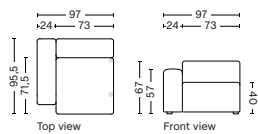

1064 | NARROW | LOW ARMREST | LEFT

DIMENSION
W97 x D95,5 x H67 cm
Seat H40 cm

SALES QTY. 1 pcs.

PRODUCT STATUS
Order produced

PACKAGING
1 box | 1 pcs.

BOX DIMENSION | WEIGHT
W68,5 x D115,8 x H98,8 cm | 42 kg

DESCRIPTION
Fabric Group 1
Fabric Group 2
Fabric Group 3
Fabric Group 4
Fabric Group 5
Fabric Group 6

PRICE
12.480,00
13.520,00
13.920,00
14.200,00
19.080,00
27.120,00