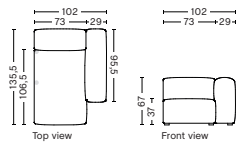

DIMENSION
W102 x D135,5 x H67 cm
Seat H37 cm

SALES QTY. 1 pcs.

PRODUCT STATUS
Order produced

PACKAGING
1 box | 1 pcs.

BOX DIMENSION | WEIGHT
W116 x D150 x H69 cm | 60 kg

DESCRIPTION	PRICE
Fabric Group 1	14.080,00
Fabric Group 2	15.120,00
Fabric Group 3	15.520,00
Fabric Group 4	16.040,00
Fabric Group 5	20.800,00
Fabric Group 6	28.320,00