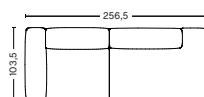

2,5 SEATER COMBINATION 2 | LEFT S1962+S9302 OR RIGHT S9301+S1961

DIMENSION
W256,5 x D103,5 x H67 cm
Seat H37 cm

PACKAGING
2 box | 1 pcs.

DESCRIPTION	PRICE
Fabric group 1	28.160,00
Fabric group 2	30.240,00
Fabric group 3	31.040,00
Fabric group 4	32.080,00
Fabric group 5	43.040,00
Fabric group 6	63.200,00

PRODUCT STATUS
Order produced