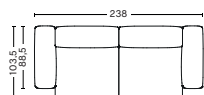

2,5 SEATER COMBINATION 1 LOW ARMREST | S1964+S1965

DIMENSION
W238 x D103,5 x H67 cm
Seat H37 cm

PACKAGING
2 box | 1 pcs.

DESCRIPTION	PRICE
Fabric group 1	29.440,00
Fabric group 2	31.520,00
Fabric group 3	32.320,00
Fabric group 4	33.360,00
Fabric group 5	45.760,00
Fabric group 6	71.040,00

PRODUCT STATUS
Order produced