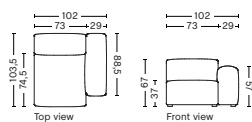

S1065FS | NARROW | LOW ARMREST | RIGHT

DIMENSION
W102 x D103,5 x H67 cm
Seat H37 cm

SALES QTY. 1 pcs.

PRODUCT STATUS
Order produced

PACKAGING
1 box | 1 pcs.

BOX DIMENSION | WEIGHT
W116 x D99 x H69 cm | 45 kg

DESCRIPTION	PRICE
Fabric Group 1	13.520,00
Fabric Group 2	14.560,00
Fabric Group 3	14.960,00
Fabric Group 4	15.240,00
Fabric Group 5	20.120,00
Fabric Group 6	28.160,00

FABRIC GROUPS

1 | Atlas, Linara, Metaphor, Mode, Planar, Swarm, Valencia™ 2 | Fairway, Field, Flamiber, Lola, Maglia, Melange Nap, Nico, Olavi By Hay, Osumi, Relate, Steelcut, Steelcut Trio, Tadao 3 | Divina, Divina MD, Divina Melange, Re-Wool, Roden, Ruskin, Steelcut Quartet, Tartaglia 4 | Bolgheri, Encircle, Hallingdal 65, Raas 5 | Haku,Loft, Sierra Leather 6 | Coda, Vidar, California Leather, Nevada Leather, Sense Leather