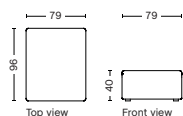

02 | OTTOMAN | SMALL

DIMENSION
W79 x D96 x H40 cm

SALES QTY. 1 pcs.

PRODUCT STATUS
Order produced

PACKAGING
1 box | 1 pcs.

BOX DIMENSION | WEIGHT
W99 x D79 x H69 cm | 25,76 kg

	PRICE
Fabric Group 1	7.240,00
Fabric Group 2	7.376,00
Fabric Group 3	7.504,00
Fabric Group 4	7.632,00
Fabric Group 5	9.600,00
Fabric Group 6	13.320,00