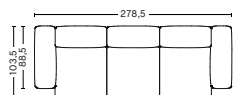

3 SEATER COMBINATION 1 LOW ARMREST | S1064+S1063+S1065

DIMENSION
W278,5 x D103,5 x H67 cm
Seat H37 cm

PACKAGING
3 box | 1 pcs.

DESCRIPTION	PRICE
Fabric group 1	34.160,00
Fabric group 2	37.280,00
Fabric group 3	38.480,00
Fabric group 4	39.320,00
Fabric group 5	51.440,00
Fabric group 6	71.600,00

PRODUCT STATUS
Order produced