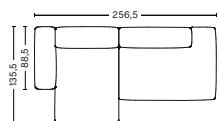

2,5 SEATER COMBINATION 3 LOW ARMREST | LEFT S8264+S9302 OR RIGHT S9301+S8265

DIMENSION
W256,5 x D135,5 x H67 cm
Seat H37 cm

PACKAGING
2 box | 1 pcs.

DESCRIPTION	PRICE
Fabric group 1	30.160,00
Fabric group 2	32.240,00
Fabric group 3	33.040,00
Fabric group 4	34.080,00
Fabric group 5	43.600,00
Fabric group 6	58.640,00

PRODUCT STATUS
Order produced

FABRIC GROUPS

1 | Atlas, Linara, Metaphor, Mode, Planar, Swarm, Valencia™ 2 | Fairway, Field, Flamiber, Lola, Maglia, Melange Nap, Nico, Olavi By Hay, Osumi, Relate, Steelcut, Steelcut Trio, Tadao 3 | Divina, Divina MD, Divina Melange, Re-Wool, Roden, Ruskin, Steelcut Quartet, Tartaglia 4 | Bolgheri, Encircle, Hallingdal 65, Raas 5 | Haku,Loft, Sierra Leather 6 | Coda, Vidar, California Leather, Nevada Leather, Sense Leather