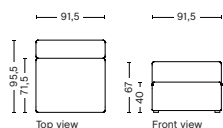

1963 | WIDE | RIGHT OR LEFT END

DIMENSION
W91,5 x D95,5 x H67 cm
Seat H40 cm

SALES QTY. 1 pcs.

PRODUCT STATUS
Order produced

PACKAGING
1 box | 1 pcs.

BOX DIMENSION | WEIGHT
W116 x D99 x H69 cm | 36,5 kg

DESCRIPTION
Fabric Group 1
Fabric Group 2
Fabric Group 3
Fabric Group 4
Fabric Group 5
Fabric Group 6

PRICE
13.200,00
14.240,00
14.640,00
14.920,00
18.600,00
25.600,00

FABRIC GROUPS

1 | Atlas, Linara, Metaphor, Mode, Planar, Remix, Surface By Hay, Swarm, Valencia™ 2 | Fairway, Field, Flamiber, Lola, Maglia, Melange Nap, Nico, Olavi By Hay, Osumi, Relate, Steelcut, Steelcut Trio, Tadao 3 | Divina, Divina MD, Divina Melange, Fiord, Re-Wool, Roden, Ruskin, Steelcut Quartet, Tartaglia 4 | Bolgheri, Canvas, Encircle, Hallingdal 65, Raas 5 | Haku, Harald, Loft, Sierra Leather 6 | Coda, Vidar, California Leather, Nevada Leather, Sense Leather