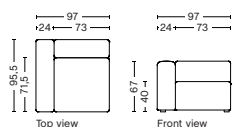

MAGS | FREE STANDING MODULES

1062FS | NARROW | LEFT

DIMENSION
W97 x D95,5 x H67 cm
Seat H40 cm

SALES QTY. 1 pcs.

PRODUCT STATUS
Order produced

PACKAGING
1 box | 1 pcs.

BOX DIMENSION | WEIGHT
W116 x D99 x H69 cm | 45 kg

DESCRIPTION	PRICE
Fabric Group 1	13.520,00
Fabric Group 2	14.560,00
Fabric Group 3	14.960,00
Fabric Group 4	15.240,00
Fabric Group 5	20.120,00
Fabric Group 6	28.160,00