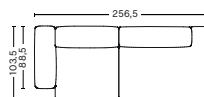

2,5 SEATER COMBINATION 2 LOW ARMREST | LEFT S1964+S9302 OR RIGHT S9301+S1965

DIMENSION
W256,5 x D103,5 x H67 cm
Seat H37 cm

PACKAGING
2 box | 1 pcs.

DESCRIPTION	PRICE
Fabric group 1	28.160,00
Fabric group 2	30.240,00
Fabric group 3	31.040,00
Fabric group 4	32.080,00
Fabric group 5	43.040,00
Fabric group 6	63.200,00

PRODUCT STATUS
Order produced