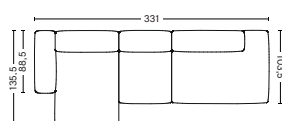

PRODUCT STATUS
Order produced

3 SEATER COMBINATION 4 LOW ARMREST | LEFT S8264+S1063+S9302 OR RIGHT S9301+S1063+S8265

DIMENSION
W331 x D135,5 x H67 cm
Seat H37 cm

PACKAGING
3 box | 1 pcs.

DESCRIPTION	PRICE
Fabric group 1	39.360,00
Fabric group 2	42.480,00
Fabric group 3	43.680,00
Fabric group 4	45.000,00
Fabric group 5	56.880,00
Fabric group 6	76.000,00