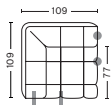

CORNER 100

DIMENSION

W109 x D109 x H72 cm
Seat H41 cm

SALES QTY. 1 pcs.

PRODUCT STATUS

Order produced

PACKAGING

1 box | 1 pcs.

BOX DIMENSION | WEIGHT

W105 x D116 x H77 cm | 48,4 kg

DESCRIPTION

Fabric Group 1
Fabric Group 2
Fabric Group 3
Fabric Group 4
Fabric Group 5
Fabric Group 6

PRICE

21.760,00
23.080,00
24.400,00
25.040,00
27.040,00
37.280,00