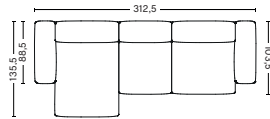

PRODUCT STATUS
Order produced

3 SEATER COMBINATION 10 LOW ARMREST | LEFT S8264+S1063+S1965 OR RIGHT S1964+S1063+S8265

DIMENSION
W312,5 x D135,5 x H67 cm
Seat H37 cm

PACKAGING
3 box | 1 pcs.

DESCRIPTION	PRICE
Fabric group 1	40.640,00
Fabric group 2	43.760,00
Fabric group 3	44.960,00
Fabric group 4	46.280,00
Fabric group 5	59.600,00
Fabric group 6	83.840,00