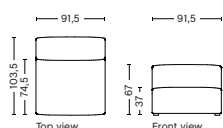

S1963FS | WIDE | MIDDLE

DIMENSION
W91,5 x D95,5 x H67 cm
Seat H37 cm

SALES QTY. 1 pcs.

PRODUCT STATUS
Order produced

PACKAGING
1 box | 1 pcs.

BOX DIMENSION | WEIGHT
W116 x D99 x H69 cm | 37 kg

DESCRIPTION	PRICE
Fabric Group 1	14.240,00
Fabric Group 2	15.280,00
Fabric Group 3	15.680,00
Fabric Group 4	15.960,00
Fabric Group 5	19.640,00
Fabric Group 6	26.640,00