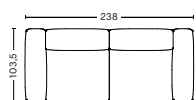

Corner Combination 10
Low armrest
Left or Right

Corner Combination 1
Left or Right

Corner Combination 2
Left or Right

Corner Combination 2
Low armrest
Left or Right

2,5 SEATER COMBINATION 1 | S1962+S1961

DIMENSION
W238 x D103,5 x H67 cm
Seat H37 cm