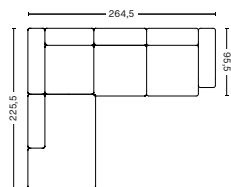

CORNER COMBINATION 2 LOW ARMREST | LEFT 9301+1862+1063+1065 OR RIGHT 1064+1063+1861+9302

DIMENSION

W264,5 x D225,5 x H67 cm
Seat H40 cm

PACKAGING

4 box | 1 pcs.

DESCRIPTION

Fabric group 1 47.280,00
Fabric group 2 51.440,00
Fabric group 3 53.040,00
Fabric group 4 54.400,00
Fabric group 5 71.120,00
Fabric group 6 98.160,00
Not available in leather

PRICE

PRODUCT STATUS

Order produced

FABRIC GROUPS