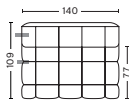

601 | WIDE | RIGHT END

DIMENSION
W142 x D109 x H72 cm
Seat H41 cm

SALES QTY. 1 pcs.

PRODUCT STATUS
Order produced

PACKAGING
1 box | 1 pcs.

BOX DIMENSION | WEIGHT
W151 x D116 x H77 cm | 52 kg

DESCRIPTION
Fabric Group 1
Fabric Group 2
Fabric Group 3
Fabric Group 4
Fabric Group 5
Fabric Group 6

PRICE
21.080,00
22.400,00
23.720,00
24.360,00
26.360,00
36.600,00