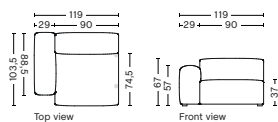

S1964 | WIDE | LOW ARMREST | LEFT

DIMENSION
W119 x D103,5 x H67 cm
Seat H37 cm

SALES QTY. 1 pcs.

PRODUCT STATUS
Order produced

PACKAGING
1 box | 1 pcs.

BOX DIMENSION | WEIGHT
W116 x D99 x H69 cm | 51 kg

DESCRIPTION	PRICE
Fabric Group 1	14.720,00
Fabric Group 2	15.760,00
Fabric Group 3	16.160,00
Fabric Group 4	16.680,00
Fabric Group 5	22.880,00
Fabric Group 6	35.520,00