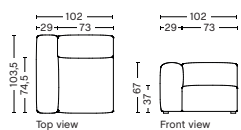

S7264FS | Low
armrest
Chaise Longue Long
Wide | Left

S7265FS | Low
armrest
Chaise Longue Long
Wide | Right

S1062FS | NARROW | LEFT

DIMENSION
W102 x D103,5 x H67 cm
Seat H37 cm

SALES QTY. 1 pcs.

PRODUCT STATUS
Order produced