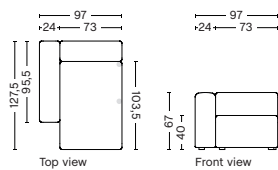

8162 | NARROW | CHAISE LONGUE | LEFT

DIMENSION
W97 x D127,5 x H67 cm
Seat H40 cm

SALES QTY. 1 pcs.

PRODUCT STATUS
Order produced

PACKAGING
1 box | 1 pcs.

BOX DIMENSION | WEIGHT
W116 x D150 x H69 cm | 59,5 kg

DESCRIPTION	PRICE
Fabric Group 1	14.080,00
Fabric Group 2	15.120,00
Fabric Group 3	15.520,00
Fabric Group 4	16.040,00
Fabric Group 5	20.800,00
Fabric Group 6	28.320,00
Not available in leather