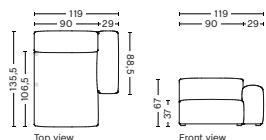

S8265 | WIDE | LOW ARMREST | RIGHT

DIMENSION
W119 x D135,5 x H67 cm
Seat H37 cm

SALES QTY. 1 pcs.

PRODUCT STATUS
Order produced

PACKAGING
1 box | 1 pcs.

BOX DIMENSION | WEIGHT
W116 x D150 x H69 cm | 71 kg

DESCRIPTION
Fabric Group 1
Fabric Group 2
Fabric Group 3
Fabric Group 4
Fabric Group 5
Fabric Group 6

PRICE
16.720,00
17.760,00
18.160,00
18.680,00
23.440,00
30.960,00