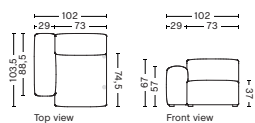

S1064 | NARROW | LOW ARMREST | LEFT

DIMENSION
W102 x D103,5 x H67 cm
Seat H37 cm

PACKAGING
1 box | 1 pcs.

DESCRIPTION
Fabric Group 1
Fabric Group 2
Fabric Group 3
Fabric Group 4
Fabric Group 5
Fabric Group 6

PRICE
12.480,00
13.520,00
13.920,00
14.200,00
19.080,00
27.120,00

SALES QTY. 1 pcs.

BOX DIMENSION | WEIGHT
W116 x D99 x H69 cm | 45 kg

PRODUCT STATUS
Order produced