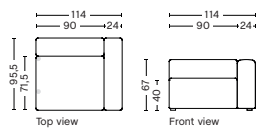

1961 | WIDE | RIGHT

DIMENSION
W114 x D95,5 x H67 cm
Seat H40 cm

SALES QTY. 1 pcs.

PRODUCT STATUS
Order produced

PACKAGING
1 box | 1 pcs.

BOX DIMENSION | WEIGHT
W116 x D99 x H69 cm | 51 kg

DESCRIPTION
Fabric Group 1
Fabric Group 2
Fabric Group 3
Fabric Group 4
Fabric Group 5
Fabric Group 6

PRICE
14.720,00
15.760,00
16.160,00
16.680,00
22.880,00
35.520,00