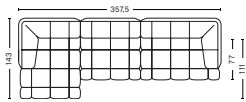

COMBINATION 17 | RIGHT 202+203+401 OR LEFT 402+203+201

DIMENSION
W357,5 x D143 x H72 cm
Seat H41 cm

PACKAGING
3 box | 1 pcs.

DESCRIPTION

PRICE

Fabric group 1	57.040,00
Fabric group 2	63.640,00
Fabric group 3	67.600,00
Fabric group 4	69.520,00
Fabric group 5	76.800,00
Fabric group 6	113.040,00

PRODUCT STATUS
Order produced

BOX DIMENSION | WEIGHT
W151 x D116 x H80 cm | 59 kg
W105 x D116 x H80 cm | 44 kg
W151 x D116 x H80 cm | 57 kg

FABRIC GROUPS

1 | Atlas, Linara, Metaphor, Mode, Planar, Remix, Swarm 2 | Fairway, Field, Flamiber, Maglia, Melange Nap, Nico, Olavi By Hay, Osumi, Relate, Steelcut, Steelcut Trio, Tadoo 3 | Divina, Divina MD, Divina Melange, Fiord, Re-Wool, Roden, Ruskin, Steelcut Quartet, Tartaglia 4 | Bolgheri, Canvas, Encircle, Hallingdal 65, Raas 5 | Loft, Sierra Leather 6 | Coda, Vidar, California Leather, Nevada Leather, Sense Leather