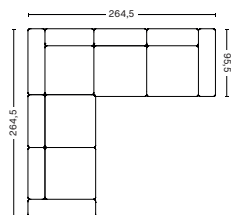

CORNER COMBINATION 1 | LEFT 1062+1063+1862+1063+1061 OR RIGHT 1062+1063+1861+1063+1061

DIMENSION

W264,5 x D264,5 x H67 cm
Seat H40 cm

PACKAGING

5 box | 1 pcs.

DESCRIPTION

Fabric group 1 55.520,00
Fabric group 2 60.720,00
Fabric group 3 62.720,00
Fabric group 4 64.120,00
Fabric group 5 83.320,00
Fabric group 6 114.960,00

PRICE

PRODUCT STATUS

Order produced