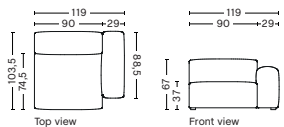

S1965FS | WIDE | RIGHT

DIMENSION
W119 x D103,5 x H67 cm
Seat H37 cm

SALES QTY. 1 pcs.

PRODUCT STATUS
Order produced

PACKAGING
1 box | 1 pcs.

BOX DIMENSION | WEIGHT
x D x H cm | kg

DESCRIPTION	PRICE
Fabric Group 1	15.760,00
Fabric Group 2	16.800,00
Fabric Group 3	17.200,00
Fabric Group 4	17.720,00
Fabric Group 5	23.920,00
Fabric Group 6	36.560,00

FABRIC GROUPS

1 | Atlas, Linara, Metaphor, Mode, Planar, Swarm, Valencia™ 2 | Fairway, Field, Flamiber, Lola, Maglia, Melange Nap, Nico, Olavi By Hay, Osumi, Relate, Steelcut, Steelcut Trio, Tadao 3 | Divina, Divina MD, Divina Melange, Re-Wool, Roden, Ruskin, Steelcut Quartet, Tartaglia 4 | Bolgheri, Encircle, Hallingdal 65, Raas 5 | Haku,Loft, Sierra Leather 6 | Coda, Vidar, California Leather, Nevada Leather, Sense Leather