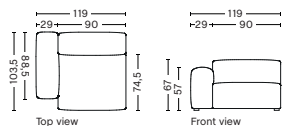

S1964FS | WIDE | LOW ARMREST | LEFT

DIMENSION
W119 x D103,5 x H67 cm
Seat H37 cm

SALES QTY. 1 pcs.

PRODUCT STATUS
Order produced

PACKAGING
1 box | 1 pcs.

BOX DIMENSION | WEIGHT
x D x H cm | kg

DESCRIPTION	PRICE
Fabric Group 1	15.760,00
Fabric Group 2	16.800,00
Fabric Group 3	17.200,00
Fabric Group 4	17.720,00
Fabric Group 5	23.920,00
Fabric Group 6	36.560,00