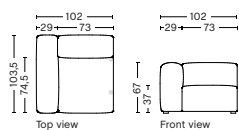

S1062 | NARROW | LEFT

DIMENSION
W102 x D103,5 x H67 cm
Seat H37 cm

SALES QTY. 1 pcs.

PRODUCT STATUS
Order produced

PACKAGING
1 box | 1 pcs.

BOX DIMENSION | WEIGHT
W116 x D99 x H69 cm | 45 kg

DESCRIPTION	PRICE
Fabric Group 1	12.480,00
Fabric Group 2	13.520,00
Fabric Group 3	13.920,00
Fabric Group 4	14.200,00
Fabric Group 5	19.080,00
Fabric Group 6	27.120,00