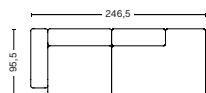

2,5 SEATER COMBINATION 2 LOW ARMREST | LEFT 1964+9302 OR RIGHT 9301+1965

DIMENSION
W246,5 x D95,5 x H67 cm
Seat H40 cm

PACKAGING
2 box | 1 pcs.

DESCRIPTION	PRICE
Fabric group 1	28.160,00
Fabric group 2	30.240,00
Fabric group 3	31.040,00
Fabric group 4	32.080,00
Fabric group 5	43.040,00
Fabric group 6	63.200,00
Not available in leather	

PRODUCT STATUS
Order produced