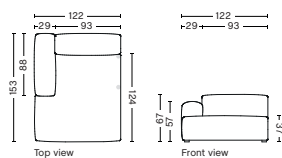

S7264 | WIDE | CHAISE LONGUE LONG | LOW ARMREST | LEFT

DIMENSION
W122 x D153 x H67 cm
Seat H37 cm

SALES QTY. 1 pcs.

PRODUCT STATUS
Order produced

PACKAGING
1 box | 1 pcs.

BOX DIMENSION | WEIGHT
W116 x D150 x H69 cm | 86 kg

DESCRIPTION	PRICE
Fabric Group 1	19.360,00
Fabric Group 2	20.400,00
Fabric Group 3	20.800,00
Fabric Group 4	21.320,00
Fabric Group 5	26.080,00
Fabric Group 6	33.600,00