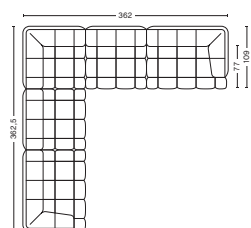

CORNER COMBINATION 26 | 202+203+100+203+201

DIMENSION
W362 x D362,5 x H72 cm
Seat H41 cm

PRODUCT STATUS
Order produced

PACKAGING
5 box | 1 pcs.

BOX DIMENSION | WEIGHT
W151 x D116 x H80 cm | 59 kg
W105 x D116 x H77 cm | 44 kg
2 pcs. | W105 x D116 x H80 cm | 88 kg
W105 x D116 x H77 cm | 44 kg

DESCRIPTION	PRICE
Fabric group 1	96.320,00
Fabric group 2	105.560,00
Fabric group 3	112.160,00
Fabric group 4	115.360,00
Fabric group 5	126.640,00
Fabric group 6	186.400,00