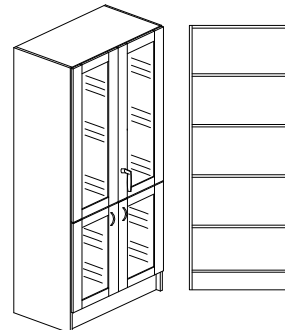

Invändigt mått:
Br.762/962 mm
Dj.295/445/575 mm
H.överdel ca.390 mm och
underdel ca.330 mm

Tillval (pris/styck)

Lika låsning
Tryckcylinderlås - LL 3900.000.04 681:-

Tryckcylinderlås & vridcylinderlås - LL 3900.000.05 1362:-

Olika låsning
Tryckcylinderlås - OL 3900.000.06 681:-

Tryckcylinderlås & vridcylinderlås - OL 3900.000.07 1362:-

Tillval (pris/styck)

*Säkerhetshandtag 835s för Assa/Ruko Cylinder 3910.000.00 1247:-

Ställfötter - 4st justermån 25 mm 3911.000.00 335:-

Extra hyllplan/spån

För skåp - dj.320 mm 3xxx.280.000x 242:-
För skåp - dj.470 mm 3xxx.400.000x 306:-
För skåp - dj.600 mm 3xxx.550.000x 340:-

Extra hyllplan/lamell

För skåp - dj.320 mm 3xxx.280.L00x 473:-
För skåp - dj.470 mm 3xxx.400.L00x 612:-
För skåp - dj.600 mm 3xxx.550.L00x 756:-