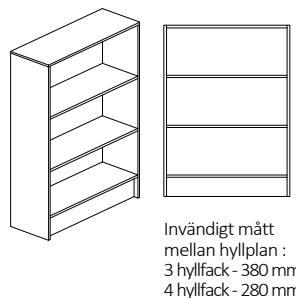

Tillval (pris/styck)

Lika låsning

Tryckcylinderlås - LL	3900.000.04	681:-

Olika låsning

Tryckcylinderlås - OL	3900.000.06	681:-

*Säkerhetshandtag 835s för Assa/Ruko cylinder	3910.000.00	1247:-

Tillval (pris/styck)

Ställfötter - 4st	3911.000.00	335:-

justermån 25 mm

Extra hyllplan/spån För skåp - dj.320 mm	3xxx.280.000x	242:-
För skåp - dj.470 mm	3xxx.400.000x	306:-
För skåp - dj.600 mm	3xxx.550.000x	340:-

Extra hyllplan/lamell

För skåp - dj.300 mm	3xxx.280.100x	473:-
För skåp - dj.450 mm	3xxx.400.100x	612:-
För skåp - dj.580 mm	3xxx.550.100x	756:-