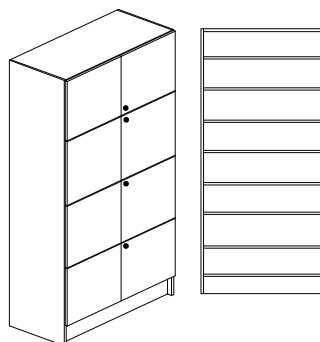

3031.603.820x 9611:-

3 parluckor / Symo lås

1000x470x2100 mm

4031.473.240x 8785:-

1000x600x2100 mm

4031.603.240x 9235:-

4 parluckor / Abloy LL

1000x470x2100 mm