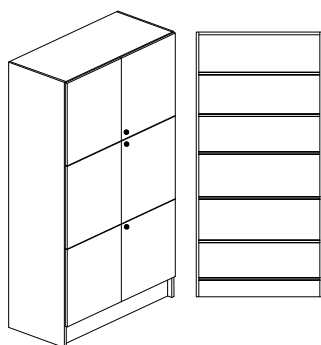

1000x600x2100 mm

3033.608.820x 13362:-

8 låsbara fack / Symo lås

1000x470x2100 mm

4033.478.240x 11117:-

1000x600x2100 mm

4033.608.240x 11671:-

3 parluckor / Abloy LL