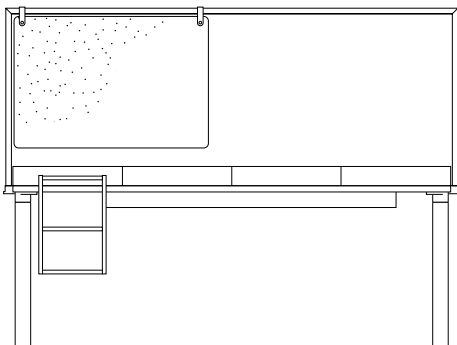

Enfold Work

Bordet i Enfold-serien är ett multifunktionellt system och kreativ utveckling av det traditionella konferens eller middagsbordet.

Med lekfulla och kulörta accessoarer som hängs på transformeras det till en modern arbetsplats där varje person själv kan anpassa sin arbetsplats eller yta med en flyttbar hurts, en bricka och en ställning att hänga en ljudabsorbent i.

Dessa moduler finns i sommarkollektionens alla färger: burgundy, latte, forest green och dusty blue, utöver svart.

Design: Sami Kallio

Enfold Work
H 730 mm (alt 1542 mm med ställning) B 2000 mm D 900 mm