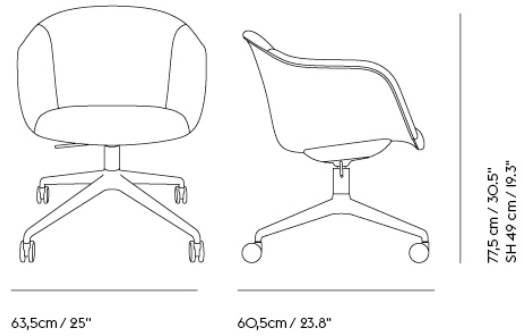

FIBER SOFT ARMCHAIR SWIVEL BASE W. CASTORS AND TILT

Shipper Colli	1
Gross Weight (kg)	18.841
Net Weight (kg)	15.341
Base color options	Anthracite Black or Grey
Warranty Period	10 years

Item No.	Color	Contract Price	Lead Time
Made-To-Order			
16301	Remix - All Colors	SEK 9.025,70	4 weeks
16306	Canvas - All Colors	SEK 10.315,70	4 weeks
16305	Clara - All Colors	SEK 10.315,70	4 weeks
16578	Fiord - All Colors	SEK 10.315,70	4 weeks
16590	Hero - All Colors	SEK 10.315,70	4 weeks
16313	Re-wool - All Colors	SEK 10.315,70	4 weeks
16251	Sabi - All Colors	SEK 10.315,70	4 weeks
16303	Steelcut - All Colors	SEK 10.315,70	4 weeks
16304	Steelcut Trio - All Colors	SEK 10.315,70	4 weeks
16312	Balder - All Colors	SEK 11.175,70	4 weeks
13792	Beck - All Colors	SEK 11.175,70	6 weeks
16302	Clay - All Colors	SEK 11.175,70	4 weeks
16308	Divina - All Colors	SEK 11.175,70	4 weeks
16309	Divina MD - All Colors	SEK 11.175,70	4 weeks
16310	Divina Melange - All Colors	SEK 11.175,70	4 weeks
16566	Ecriture - All Colors	SEK 11.175,70	4 weeks
16307	Hallingdal - All Colors	SEK 11.175,70	4 weeks
14550	Hearth - All Colors	SEK 11.175,70	6 weeks
16259	Planum - All Colors	SEK 11.175,70	4 weeks
16311	Twill Weave - All Colors	SEK 11.175,70	4 weeks
16574	Vidar - All Colors	SEK 11.175,70	4 weeks