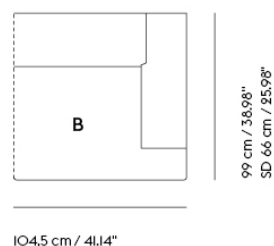

CONNECT SOFT MODULAR SOFA / RIGHT ARMREST (B)

Shipper Colli	1
Gross Weight (kg)	50
Net Weight (kg)	38.3
Please note	This product features an armrest on the right-hand side when facing the product from the front
Warranty Period	10 years

Item No.	Color	Contract Price	Lead Time
Ready-To-Ship			
94510-128	Re-wool I28	SEK 17.625,70	-
94618-12	Clay I2	SEK 18.485,70	-
Made-To-Order			
94519	Remix - All Colors	SEK 14.615,70	6 weeks
94564	Canvas - All Colors	SEK 17.625,70	6 weeks
94573	Clara - All Colors	SEK 17.625,70	6 weeks
94537	Fiord - All Colors	SEK 17.625,70	6 weeks
94510	Re-wool - All Colors	SEK 17.625,70	6 weeks
98823	Sabi - All Colors	SEK 17.625,70	6 weeks
94546	Steelcut - All Colors	SEK 17.625,70	6 weeks
94555	Steelcut Trio - All Colors	SEK 17.625,70	6 weeks
94582	Hallingdal - All Colors	SEK 18.055,70	6 weeks
94501	Balder - All Colors	SEK 18.485,70	6 weeks
99441	Beck - All Colors	SEK 18.485,70	8 weeks
94618	Clay - All Colors	SEK 18.485,70	6 weeks
94591	Divina - All Colors	SEK 18.485,70	6 weeks
94600	Divina MD - All Colors	SEK 18.485,70	6 weeks
94609	Divina Melange - All Colors	SEK 18.485,70	6 weeks
98843	Ecriture - All Colors	SEK 18.485,70	6 weeks
66701	Hearth - All Colors	SEK 18.485,70	8 weeks
76415	Planum - All Colors	SEK 18.485,70	6 weeks