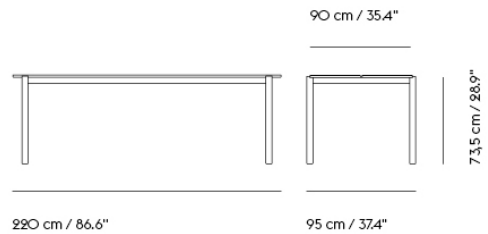

LINEAR STEEL TABLE / 220 X 90 CM / 86.6 X 35.5"

Shipper Colli	3
Gross Weight (kg)	73.7
Net Weight (kg)	62
Warranty Period	10 years

Item No.	Color	Contract Price	Lead Time
Ready-To-Ship			
31373	Anthracite Black	SEK 14.615,70	-
31376	Burnt Orange	SEK 14.615,70	-
31375	Dark Green	SEK 14.615,70	-
31374	Grey	SEK 14.615,70	-
31377	Pale Blue	SEK 14.615,70	-
Extras			
30974	Adjustable Feet for Linear Steel Table & Bench	SEK 219,30	-
30975	Linear Steel Ground Mounting Kit	SEK 841,90	-
30979	Outdoor Cover for 70/70 Outdoor Table and Linear Steel Table 220 x 90 CM / 86.6 x 35.5	SEK 1.504,10	-