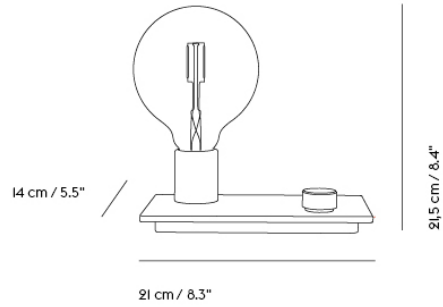

Shipper Colli	1
Gross Weight (kg)	1.4055
Net Weight (kg)	0.9125
Bulb included	Yes
Warranty Period	5 years

Item No.	Color	Contract Price	Lead Time
Ready-To-Ship			
15410	Black	SEK 1.504,10	-
15412	Grey	SEK 1.504,10	-
15413	Red	SEK 1.504,10	-
15411	White	SEK 1.504,10	-