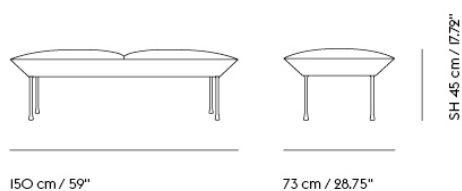

Shipper Colli	1
Gross Weight (kg)	34
Net Weight (kg)	32
Base color options	Black, Chrome, Dark Grey or Grey
Warranty Period	10 years

Item No.	Color	Contract Price	Lead Time
Made-To-Order			
14994	Canvas - All Colors	SEK 16.335,70	4 weeks
14990	Clara - All Colors	SEK 16.335,70	4 weeks
30152	Colline - All Colors	SEK 16.335,70	4 weeks
14801	Fiord - All Colors	SEK 16.335,70	4 weeks
19514	Re-wool - All Colors	SEK 16.335,70	4 weeks
19494	Sabi - All Colors	SEK 16.335,70	4 weeks
14991	Steelcut - All Colors	SEK 16.335,70	4 weeks
14993	Steelcut Trio - All Colors	SEK 16.335,70	4 weeks
14992	Hallingdal - All Colors	SEK 18.055,70	4 weeks
16689	Beck - All Colors	SEK 19.345,70	6 weeks
14640	Clay - All Colors	SEK 19.345,70	4 weeks
14997	Divina - All Colors	SEK 19.345,70	4 weeks
14998	Divina MD - All Colors	SEK 19.345,70	4 weeks
14999	Divina Melange - All Colors	SEK 19.345,70	4 weeks
59870	Ecriture - All Colors	SEK 19.345,70	4 weeks
16709	Hearth - All Colors	SEK 19.345,70	6 weeks
19534	Planum - All Colors	SEK 19.345,70	4 weeks
15002	Twill Weave - All Colors	SEK 19.345,70	4 weeks
30131	Vidar - All Colors	SEK 19.345,70	4 weeks

Extras

83061	Leather care set for Refine Leather	SEK 172,00	-