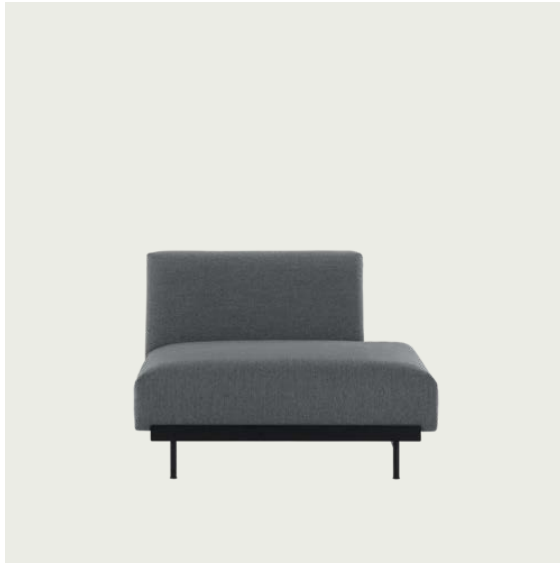

IN SITU MODULAR SOFA / RIGHT OPEN-ENDED MODULE (G98)

Shipper Colli	1
Gross Weight (kg)	36.4
Net Weight (kg)	25.13
Please note	This product features an open end on the right-hand side when facing the product from the front.
Please note	This variant is a Seating Module only and does not include a Frame Section.
Warranty Period	10 years

Item No.	Color	Contract Price	Lead Time
Ready-To-Ship			
41126-12	Clay 12	SEK 14.185,70	-
98868-240	Ecriture 240	SEK 14.185,70	-
Made-To-Order			
99039	Remix - All Colors	SEK 11.175,70	6 weeks
95556	Colline - All Colors	SEK 12.465,70	6 weeks
41144	Fiord - All Colors	SEK 12.465,70	6 weeks
95506	Re-wool - All Colors	SEK 12.465,70	6 weeks
98806	Sabi - All Colors	SEK 12.465,70	6 weeks
41153	Hallingdal - All Colors	SEK 13.325,70	6 weeks
99302	Beck - All Colors	SEK 14.185,70	8 weeks
41126	Clay - All Colors	SEK 14.185,70	6 weeks
41162	Divina - All Colors	SEK 14.185,70	6 weeks
41171	Divina MD - All Colors	SEK 14.185,70	6 weeks
41180	Divina Melange - All Colors	SEK 14.185,70	6 weeks
98868	Ecriture - All Colors	SEK 14.185,70	6 weeks
99236	Hearth - All Colors	SEK 14.185,70	8 weeks
76409	Planum - All Colors	SEK 14.185,70	6 weeks
95606	Twill Weave - All Colors	SEK 14.185,70	6 weeks
41189	Vidar - All Colors	SEK 14.185,70	6 weeks