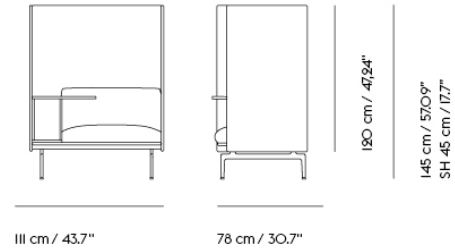

OUTLINE HIGHBACK WORK 120 / LEFT - BLACK BASE - SH: 45 CM / 17.7"

Shipper Colli	1
Gross Weight (kg)	38
Net Weight (kg)	28
Please note	That this product features a table on the left-hand side when facing the product from the front.
Warranty Period	5 years

Item No.	Color	Contract Price	Lead Time
Made-To-Order			
75362	Remix - All Colors	SEK 39,985,70	6 weeks
75442	Canvas - All Colors	SEK 43,860,00	6 weeks
75402	Clara - All Colors	SEK 43,860,00	6 weeks
75768	Colline - All Colors	SEK 43,860,00	6 weeks
75122	Fiord - All Colors	SEK 43,860,00	6 weeks
75242	Steelcut - All Colors	SEK 43,860,00	6 weeks
75202	Steelcut Trio - All Colors	SEK 43,860,00	6 weeks
75282	Hallingdal - All Colors	SEK 46,005,70	6 weeks
75042	Balder - All Colors	SEK 46,865,70	6 weeks
85614	Beck - All Colors	SEK 46,865,70	8 weeks
75722	Clay - All Colors	SEK 46,865,70	6 weeks
75482	Divina - All Colors	SEK 46,865,70	6 weeks
75522	Divina MD - All Colors	SEK 46,865,70	6 weeks
75562	Divina Melange - All Colors	SEK 46,865,70	6 weeks
76122	Ecriture - All Colors	SEK 46,865,70	6 weeks
97638	Hearth - All Colors	SEK 46,865,70	8 weeks
75788	Planum - All Colors	SEK 46,865,70	6 weeks
75082	Twill Weave - All Colors	SEK 46,865,70	6 weeks
75682	Vidar - All Colors	SEK 46,865,70	6 weeks

Extras

83061	Leather care set for Refine Leather	SEK 172,00	-