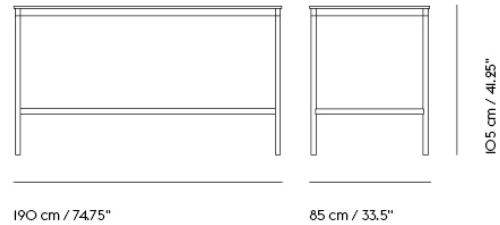

BASE HIGH TABLE / 190 X 85 H: 105 CM / 74.8 X 33.5 H: 41.3"

Shipper Colli	2
Gross Weight (kg)	47
Net Weight (kg)	40.25
Base color options	Black or White
Warranty Period	10 years

Item No.	Color	Contract Price	Lead Time
Ready-To-Ship			
62066	White Laminate/Plywood/Black	SEK 17.625,70	-
62065	White Laminate/Plywood/White	SEK 17.625,70	-
64777	Lacquered Oak Veneer/Plywood/Black	SEK 21.495,70	-
64776	Lacquered Oak Veneer/Plywood/White	SEK 21.495,70	-
62070	Black Linoleum/Plywood/Black	SEK 19.345,70	-
62069	Black Linoleum/Plywood/White	SEK 19.345,70	-
Made-To-Order			
62068	Black Laminate/Plywood/Black	SEK 17.625,70	8 weeks
62067	Black Laminate/Plywood/White	SEK 17.625,70	8 weeks
62076	Black Nanolaminat/Plywood/Black	SEK 22.785,70	8 weeks
62075	Black Nanolaminat/Plywood/White	SEK 22.785,70	8 weeks
62074	White Nanolaminat/Plywood/Black	SEK 22.785,70	8 weeks
62073	White Nanolaminat/Plywood/White	SEK 22.785,70	8 weeks
Extras			
70721	Adjustable Feet for Base Table - Set of 4		-