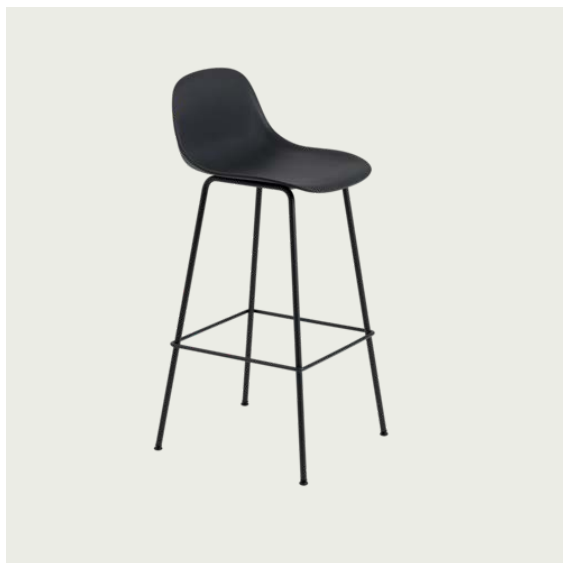

FIBER BAR STOOL / TUBE BASE - WITH BACKREST - 75 CM / 29.5"

Shipper Colli	1
Gross Weight (kg)	7
Net Weight (kg)	6.1
Base color options	Anthracite Black, Dusty Green, Grey or White
Warranty Period	10 years

Item No.	Color	Contract Price	Lead Time
Ready-To-Ship			
58920	Black/Anthracite Black (Recycled Plastic)	SEK 2.450,10	-
58921	Grey/Grey (Recycled Plastic)	SEK 2.450,10	-
58922	Natural White/White (Recycled Plastic)	SEK 2.450,10	-
Made-To-Order			
59064	Dusty Green/Dusty Green (Recycled Plastic)	SEK 2.450,10	3 weeks
59065	Ochre/Black (Recycled Plastic)	SEK 2.450,10	3 weeks
23720	Remix - All Colors	SEK 4.381,70	4 weeks
23728	Canvas - All Colors	SEK 4.858,10	4 weeks
23727	Clara - All Colors	SEK 4.858,10	4 weeks
59563	Fiord - All Colors	SEK 4.858,10	4 weeks
55029	Hero - All Colors	SEK 4.858,10	4 weeks
19676	Re-wool - All Colors	SEK 4.858,10	4 weeks
19564	Sabi - All Colors	SEK 4.858,10	4 weeks
23721	Steelcut - All Colors	SEK 4.858,10	4 weeks
23722	Steelcut Trio - All Colors	SEK 4.858,10	4 weeks
23723	Hallingdal - All Colors	SEK 5.202,10	4 weeks
55146	Balder - All Colors	SEK 5.327,70	4 weeks
13685	Beck - All Colors	SEK 5.327,70	6 weeks
58018	Clay - All Colors	SEK 5.327,70	4 weeks
23724	Divina - All Colors	SEK 5.327,70	4 weeks
23729	Divina MD - All Colors	SEK 5.327,70	4 weeks