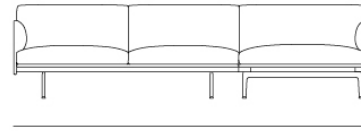

OUTLINE SOFA / CHAISE LOUNGE - RIGHT - POLISHED ALUMINUM BASE

263 cm / 103.5"