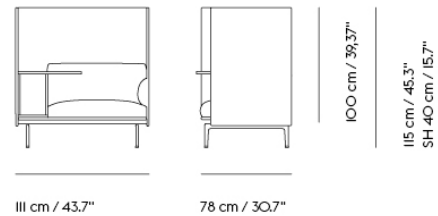

OUTLINE HIGHBACK WORK 100 / LEFT - POLISHED ALUMINUM BASE

Shipper Colli	1
Gross Weight (kg)	83
Net Weight (kg)	74
Please note	That this product features a table on the left-hand side when facing the product from the front.
Warranty Period	5 years

Item No.	Color	Contract Price	Lead Time
Made-To-Order			
68015	Remix - All Colors	SEK 39,985,70	6 weeks
68019	Canvas - All Colors	SEK 43,860,00	6 weeks
68017	Clara - All Colors	SEK 43,860,00	6 weeks
91378	Colline - All Colors	SEK 43,860,00	6 weeks
68003	Fiord - All Colors	SEK 43,860,00	6 weeks
68009	Steelcut - All Colors	SEK 43,860,00	6 weeks
68007	Steelcut Trio - All Colors	SEK 43,860,00	6 weeks
68011	Hallingdal - All Colors	SEK 46,865,70	6 weeks
68202	Balder - All Colors	SEK 48,155,70	6 weeks
85724	Beck - All Colors	SEK 48,155,70	8 weeks
68307	Clay - All Colors	SEK 48,155,70	6 weeks
68021	Divina - All Colors	SEK 48,155,70	6 weeks
68023	Divina MD - All Colors	SEK 48,155,70	6 weeks
68025	Divina Melange - All Colors	SEK 48,155,70	6 weeks
76240	Ecriture - All Colors	SEK 48,155,70	6 weeks
97552	Hearth - All Colors	SEK 48,155,70	8 weeks
91509	Planum - All Colors	SEK 48,155,70	6 weeks
68204	Twill Weave - All Colors	SEK 48,155,70	6 weeks
68039	Vidar - All Colors	SEK 48,155,70	6 weeks

Extras

83061	Leather care set for Refine Leather	SEK 172,00	-