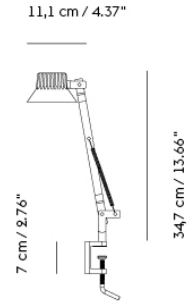

- Shipper Colli 2
- Gross Weight (kg) 0.885
- Net Weight (kg) 0.605
- Bulb included Dimmable, integrated, and non-user replaceable LED
- Warranty period 5 years

Item No.	Color	Contract Price	Lead Time
Ready-To-Ship			
14382	Black	SEK 3.263,70	-
14394	Brown Green	SEK 3.263,70	-