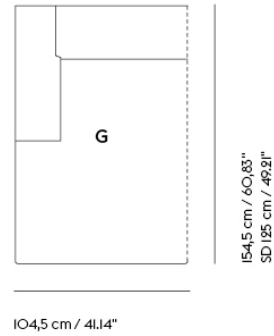

CONNECT SOFT MODULAR SOFA / LEFT ARMREST CHAISE LOUNGE (G)

| | |
|-------------------|--|
| Shipper Colli | 1 |
| Gross Weight (kg) | 67.2 |
| Net Weight (kg) | 52.1 |
| Please note | This product features an armrest on the left-hand side when facing the product from the front. |
| Warranty Period | 10 years |