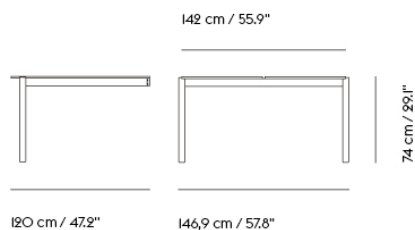

LINEAR SYSTEM END MODULE / 142 X 120 CM / 55.9 X 47.2"

Shipper Colli	2
Gross Weight (kg)	39.13
Net Weight (kg)	32.485
Warranty Period	5 years

Item No.	Color	Contract Price	Lead Time
Ready-To-Ship			
59981	White Laminate/White ABS/Oak ***	SEK 11.605,70	-
50219	Black Nanolaminate/Black ABS/Black	SEK 15.045,70	-
59985	Black Nanolaminate/Black ABS/Oak	SEK 15.045,70	-
59980	Oak Veneer/Oak	SEK 11.605,70	-
50228	Black Lacquered Ash Veneer/Black	SEK 11.605,70	-