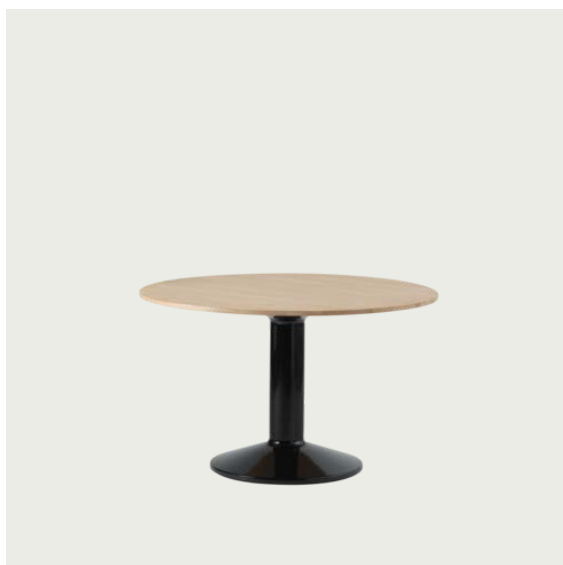

Shipper Colli	2
Gross Weight (kg)	67,09
Net Weight (kg)	48,996
Please note	Other color combinations are available upon request
Warranty Period	10 years

Item No.	Color	Contract Price	Lead Time
Ready-To-Ship			
32811	Black Linoleum/Black	SEK 26.655,70	-
32822	Dark Red Linoleum/Dark Red	SEK 26.655,70	-
32814	Dark Oiled Oak/Black	SEK 28.375,70	-
32816	Dark Oiled Oak/Dark Red	SEK 28.375,70	-
32815	Dark Oiled Oak/Grey	SEK 28.375,70	-
32817	Oiled Oak/Black	SEK 28.375,70	-
32819	Oiled Oak/Dark Red	SEK 28.375,70	-
32818	Oiled Oak/Grey	SEK 28.375,70	-
Extras			
70724-BLCK	Midst Table - Screw kit - Black		-
70724-GREY	Midst Table - Screw kit - Grey		-