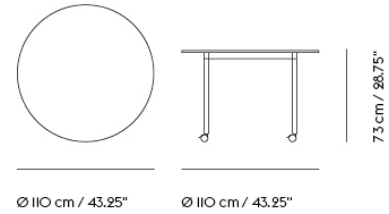

BASE TABLE / WITH CASTORS / 440 X 110 CM / 173.3 X 43.3"

440 cm / 173,25"

73 cm / 28,75"

110 cm / 43,25"

| | |
|--------------------|----------------|
| Shipper Colli | 2 |
| Gross Weight (kg) | 71.6 |
| Net Weight (kg) | 54.77 |
| Base color options | Black or White |
| Warranty Period | 5 years |

BASE ROUND TABLE / WITH CASTORS / Ø 110 CM / 43.3"

| | |
|--------------------|----------------|
| Shipper Colli | 2 |
| Gross Weight (kg) | 19.1 |
| Net Weight (kg) | 14 |
| Base color options | Black or White |
| Warranty Period | 10 years |