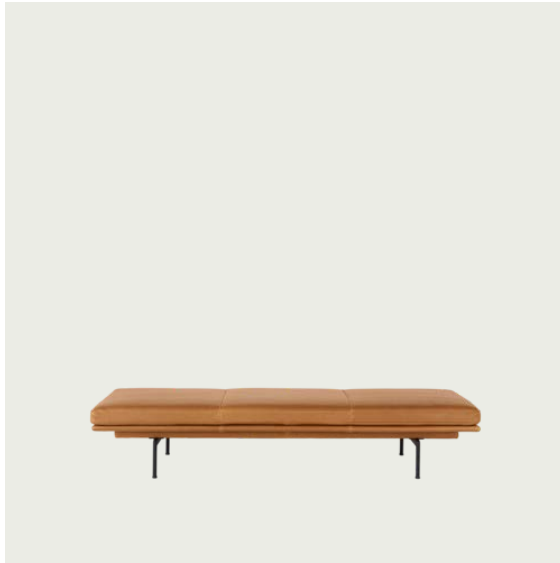

Shipper Colli 1
Gross Weight (kg) 50
Net Weight (kg) 40
Warranty Period 5 years

Item No.	Color	Contract Price	Lead Time
Made-To-Order			
69472	Remix - All Colors	SEK 21.065,70	6 weeks
69474	Canvas - All Colors	SEK 24.075,70	6 weeks
69473	Clara - All Colors	SEK 24.075,70	6 weeks
91394	Colline - All Colors	SEK 24.075,70	6 weeks
69466	Fiord - All Colors	SEK 24.075,70	6 weeks
69469	Steelcut - All Colors	SEK 24.075,70	6 weeks
69468	Steelcut Trio - All Colors	SEK 24.075,70	6 weeks
69470	Hallingdal - All Colors	SEK 25.795,70	6 weeks
69485	Balder - All Colors	SEK 26.225,70	6 weeks
91161	Beck - All Colors	SEK 26.225,70	8 weeks
68339	Clay - All Colors	SEK 26.225,70	6 weeks
69475	Divina - All Colors	SEK 26.225,70	6 weeks
69476	Divina MD - All Colors	SEK 26.225,70	6 weeks
69477	Divina Melange - All Colors	SEK 26.225,70	6 weeks
76256	Ecriture - All Colors	SEK 26.225,70	6 weeks
97568	Hearth - All Colors	SEK 26.225,70	8 weeks
91525	Planum - All Colors	SEK 26.225,70	6 weeks
69486	Twill Weave - All Colors	SEK 26.225,70	6 weeks
69484	Vidar - All Colors	SEK 26.225,70	6 weeks
Extras			
83061	Leather care set for Refine Leather	SEK 172,00	-