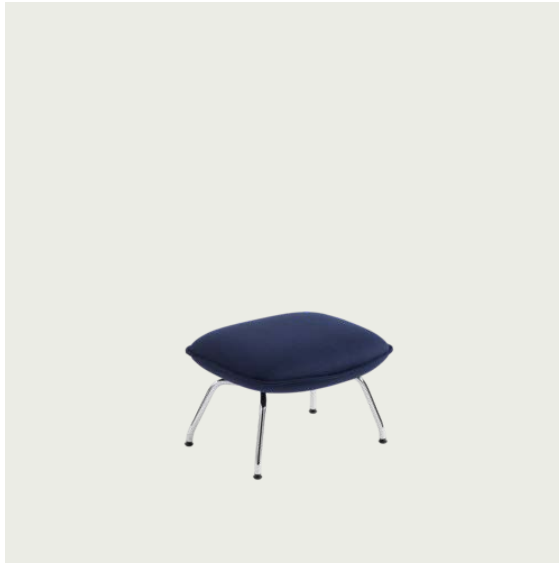

Shipper Colli	1
Gross Weight (kg)	20
Net Weight (kg)	18
Base color options	Anthracite Black, Chrome, Grey
Warranty Period	10 years

Item No.	Color	Contract Price	Lead Time
Ready-To-Ship			
87151-CHRO_128	Re-Wool I28/Chrome ***	SEK 7.305,70	-
87115-CHRO_782	Balder 782/Chrome ***	SEK 8.423,70	-
Made-To-Order			
87105	Clara - All Colors	SEK 7.305,70	4 weeks
87157	Colline - All Colors	SEK 7.305,70	4 weeks
87104	Fiord - All Colors	SEK 7.305,70	4 weeks
87151	Re-wool - All Colors	SEK 7.305,70	4 weeks
87153	Sabi - All Colors	SEK 7.305,70	4 weeks
87102	Steelcut - All Colors	SEK 7.305,70	4 weeks
87103	Steelcut Trio - All Colors	SEK 7.305,70	4 weeks
87108	Hallingdal - All Colors	SEK 7.868,10	4 weeks
87113	Still - All Colors	SEK 7.868,10	4 weeks
87115	Balder - All Colors	SEK 8.423,70	4 weeks
16629	Beck - All Colors	SEK 8.423,70	6 weeks
87148	Clay - All Colors	SEK 8.423,70	4 weeks
87109	Divina - All Colors	SEK 8.423,70	4 weeks
87110	Divina MD - All Colors	SEK 8.423,70	4 weeks
87111	Divina Melange - All Colors	SEK 8.423,70	4 weeks
87160	Ecriture - All Colors	SEK 8.423,70	4 weeks
16637	Hearth - All Colors	SEK 8.423,70	6 weeks
87155	Planum - All Colors	SEK 8.423,70	4 weeks