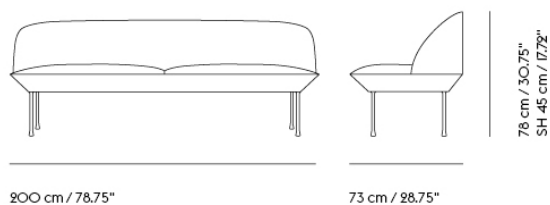

Shipper Colli	1
Gross Weight (kg)	49
Net Weight (kg)	44
Base color options	Black, Chrome, Dark Grey or Grey
Warranty Period	10 years

Item No.	Color	Contract Price	Lead Time
Made-To-Order			
15034	Canvas - All Colors	SEK 29.665,70	4 weeks
15030	Clara - All Colors	SEK 29.665,70	4 weeks
30155	Colline - All Colors	SEK 29.665,70	4 weeks
14831	Fiord - All Colors	SEK 29.665,70	4 weeks
19519	Re-wool - All Colors	SEK 29.665,70	4 weeks
19499	Sabi - All Colors	SEK 29.665,70	4 weeks
15031	Steelcut - All Colors	SEK 29.665,70	4 weeks
15033	Steelcut Trio - All Colors	SEK 29.665,70	4 weeks
15032	Hallingdal - All Colors	SEK 31.815,70	4 weeks
16692	Beck - All Colors	SEK 34.825,70	6 weeks
14643	Clay - All Colors	SEK 34.825,70	4 weeks
15037	Divina - All Colors	SEK 34.825,70	4 weeks
15038	Divina MD - All Colors	SEK 34.825,70	4 weeks
15039	Divina Melange - All Colors	SEK 34.825,70	4 weeks
59873	Ecriture - All Colors	SEK 34.825,70	4 weeks
16712	Hearth - All Colors	SEK 34.825,70	6 weeks
19539	Planum - All Colors	SEK 34.825,70	4 weeks
15154	Twill Weave - All Colors	SEK 34.825,70	4 weeks
30134	Vidar - All Colors	SEK 34.825,70	4 weeks

Extras

83061	Leather care set for Refine Leather	SEK 172,00	-