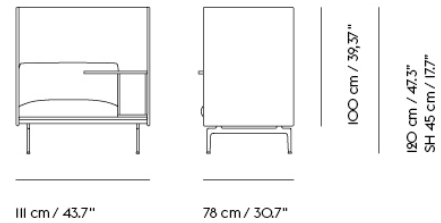

OUTLINE HIGHBACK WORK 100 / RIGHT - BLACK BASE - SH: 45 CM / 17.7"

Shipper Colli	1
Gross Weight (kg)	83
Net Weight (kg)	74
Please note	That this product features a table on the right-hand side when facing the product from the front.
Warranty Period	5 years

Item No.	Color	Contract Price	Lead Time
Made-To-Order			
73228	Remix - All Colors	SEK 38.265,70	6 weeks
73232	Canvas - All Colors	SEK 42.135,70	6 weeks
73230	Clara - All Colors	SEK 42.135,70	6 weeks
91413	Colline - All Colors	SEK 42.135,70	6 weeks
73216	Fiord - All Colors	SEK 42.135,70	6 weeks
73222	Steelcut - All Colors	SEK 42.135,70	6 weeks
73220	Steelcut Trio - All Colors	SEK 42.135,70	6 weeks
73224	Hallingdal - All Colors	SEK 45.145,70	6 weeks
73254	Balder - All Colors	SEK 46.435,70	6 weeks
85757	Beck - All Colors	SEK 46.435,70	8 weeks
68358	Clay - All Colors	SEK 46.435,70	6 weeks
73234	Divina - All Colors	SEK 46.435,70	6 weeks
73236	Divina MD - All Colors	SEK 46.435,70	6 weeks
73238	Divina Melange - All Colors	SEK 46.435,70	6 weeks
76275	Ecriture - All Colors	SEK 46.435,70	6 weeks
97587	Hearth - All Colors	SEK 46.435,70	8 weeks
91544	Planum - All Colors	SEK 46.435,70	6 weeks
73256	Twill Weave - All Colors	SEK 46.435,70	6 weeks
73252	Vidar - All Colors	SEK 46.435,70	6 weeks

Extras

83061	Leather care set for Refine Leather	SEK 172,00	-