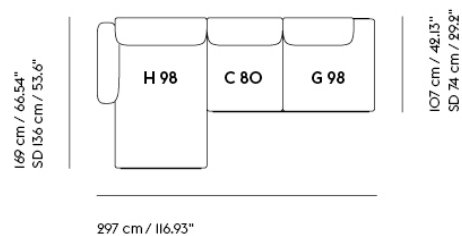

IN SITU MODULAR SOFA / 3-SEATER - CONFIGURATION 9

Shipper Colli	6
Gross Weight (kg)	167
Net Weight (kg)	128.5
Warranty Period	10 years

Item No.	Color	Contract Price	Lead Time
Ready-To-Ship			
41915	Frame and Module - Clay 12/Black	SEK 53,315,70	-
99826	Frame and Module - Ecriture 240/Black	SEK 53,315,70	-
Extras			
83061	Leather care set for Refine Leather	SEK 172,00	-