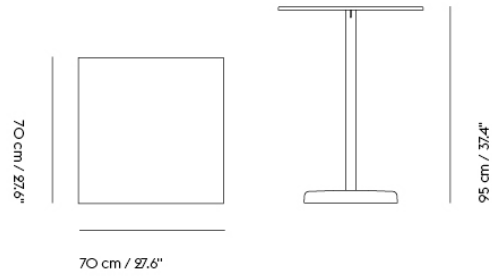

LINEAR STEEL CAFÉ TABLE / 70 X 70 H: 95 CM / 27.6 X 27.6 H: 37.4"

Shipper Colli	3
Gross Weight (kg)	29.704
Net Weight (kg)	27
Warranty Period	10 years

Item No.	Color	Contract Price	Lead Time
Ready-To-Ship			
31058	Anthracite Black	SEK 6.234,10	-
31061	Burnt Orange	SEK 6.234,10	-
31060	Dark Green	SEK 6.234,10	-
31115	Grey	SEK 6.234,10	-
31117	Pale Blue	SEK 6.234,10	-