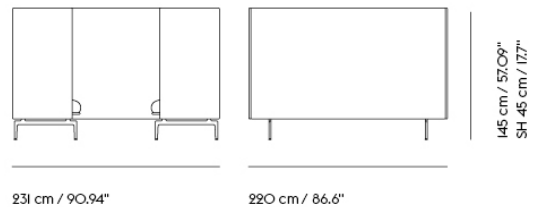

OUTLINE HIGHBACK CABIN 120 / 3-SEATER - BLACK BASE - SH: 45 CM / 17.7"

Shipper Colli	3
Gross Weight (kg)	150
Net Weight (kg)	104.5
Warranty Period	10 years

Item No.	Color	Contract Price	Lead Time
Made-To-Order			
80889	Remix - All Colors	SEK 89,005,70	6 weeks
80961	Canvas - All Colors	SEK 102.335,70	6 weeks
80925	Clara - All Colors	SEK 102.335,70	6 weeks
81259	Colline - All Colors	SEK 102.335,70	6 weeks
80673	Fiord - All Colors	SEK 102.335,70	6 weeks
80781	Steelcut - All Colors	SEK 102.335,70	6 weeks
80745	Steelcut Trio - All Colors	SEK 102.335,70	6 weeks
80817	Hallingdal - All Colors	SEK 108.785,70	6 weeks
80601	Balder - All Colors	SEK 110.935,70	6 weeks
85671	Beck - All Colors	SEK 110.935,70	8 weeks
81213	Clay - All Colors	SEK 110.935,70	6 weeks
80997	Divina - All Colors	SEK 110.935,70	6 weeks
81033	Divina MD - All Colors	SEK 110.935,70	6 weeks
81069	Divina Melange - All Colors	SEK 110.935,70	6 weeks
76179	Ecriture - All Colors	SEK 110.935,70	6 weeks
97671	Hearth - All Colors	SEK 110.935,70	8 weeks
81277	Planum - All Colors	SEK 110.935,70	6 weeks
80637	Twill Weave - All Colors	SEK 110.935,70	6 weeks
81177	Vidar - All Colors	SEK 110.935,70	6 weeks
Extras			
83061	Leather care set for Refine Leather	SEK 172,00	-