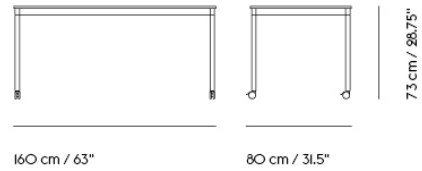

BASE TABLE / WITH CASTORS / 160 X 80 CM / 63 X 31.5"

Shipper Colli	2
Gross Weight (kg)	25.4
Net Weight (kg)	20.14
Base color options	Black or White
Warranty Period	10 years

Item No.	Color	Contract Price	Lead Time
Made-To-Order			
64446	Black Laminate/Plywood/Black	SEK 12.895,70	6 weeks
64566	Black Laminate/Plywood/White	SEK 12.895,70	6 weeks
64521	White Laminate/Plywood/Black	SEK 12.895,70	6 weeks
64641	White Laminate/Plywood/White	SEK 12.895,70	6 weeks
64476	Black Nanolaminat/Plywood/Black	SEK 15.905,70	6 weeks
64596	Black Nanolaminat/Plywood/White	SEK 15.905,70	6 weeks
64536	White Nanolaminat/Plywood/Black	SEK 15.905,70	6 weeks
64656	White Nanolaminat/Plywood/White	SEK 15.905,70	6 weeks
64491	Lacquered Oak Veneer/Plywood/Black	SEK 14.615,70	6 weeks
64611	Lacquered Oak Veneer/Plywood/White	SEK 14.615,70	6 weeks
64471	Black Linoleum/Plywood/Black	SEK 14.185,70	6 weeks
64591	Black Linoleum/Plywood/White	SEK 14.185,70	6 weeks