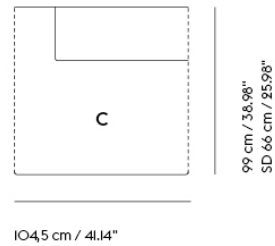

CONNECT SOFT MODULAR SOFA / LEFT OPEN-ENDED (C)

Shipper Colli	1
Gross Weight (kg)	46
Net Weight (kg)	34.3
Please note	This product features an open end on the left-hand side when facing the product from the front.
Warranty Period	10 years

Item No.	Color	Contract Price	Lead Time
Ready-To-Ship			
94511-128	Re-wool I28	SEK 15.905,70	-
94619-12	Clay I2	SEK 16.765,70	-
Made-To-Order			
94520	Remix - All Colors	SEK 14.615,70	6 weeks
94565	Canvas - All Colors	SEK 15.905,70	6 weeks
94574	Clara - All Colors	SEK 15.905,70	6 weeks
94538	Fiord - All Colors	SEK 15.905,70	6 weeks
94511	Re-wool - All Colors	SEK 15.905,70	6 weeks
98824	Sabi - All Colors	SEK 15.905,70	6 weeks
94547	Steelcut - All Colors	SEK 15.905,70	6 weeks
94556	Steelcut Trio - All Colors	SEK 15.905,70	6 weeks
94583	Hallingdal - All Colors	SEK 16.335,70	6 weeks
94502	Balder - All Colors	SEK 16.765,70	6 weeks
99442	Beck - All Colors	SEK 16.765,70	8 weeks
94619	Clay - All Colors	SEK 16.765,70	6 weeks
94592	Divina - All Colors	SEK 16.765,70	6 weeks
94601	Divina MD - All Colors	SEK 16.765,70	6 weeks
94610	Divina Melange - All Colors	SEK 16.765,70	6 weeks
98844	Ecriture - All Colors	SEK 16.765,70	6 weeks
66702	Hearth - All Colors	SEK 16.765,70	8 weeks
76416	Planum - All Colors	SEK 16.765,70	6 weeks