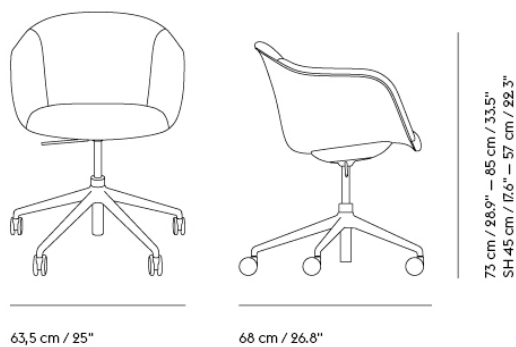

FIBER SOFT ARMCHAIR SWIVEL BASE W. GAS LIFT, CASTORS AND TILT

Shipper Colli	1
Gross Weight (kg)	18.78
Net Weight (kg)	15.28
Base color options	Anthracite Black or Grey
Warranty Period	10 years

Item No.	Color	Contract Price	Lead Time
Made-To-Order			
16369	Remix - All Colors	SEK 9.455,70	4 weeks
16374	Canvas - All Colors	SEK 10.745,70	4 weeks
16373	Clara - All Colors	SEK 10.745,70	4 weeks
16580	Fiord - All Colors	SEK 10.745,70	4 weeks
16592	Hero - All Colors	SEK 10.745,70	4 weeks
16381	Re-wool - All Colors	SEK 10.745,70	4 weeks
16253	Sabi - All Colors	SEK 10.745,70	4 weeks
16371	Steelcut - All Colors	SEK 10.745,70	4 weeks
16372	Steelcut Trio - All Colors	SEK 10.745,70	4 weeks
16380	Balder - All Colors	SEK 11.605,70	4 weeks
13794	Beck - All Colors	SEK 11.605,70	6 weeks
16370	Clay - All Colors	SEK 11.605,70	4 weeks
16376	Divina - All Colors	SEK 11.605,70	4 weeks
16377	Divina MD - All Colors	SEK 11.605,70	4 weeks
16378	Divina Melange - All Colors	SEK 11.605,70	4 weeks
16568	Ecriture - All Colors	SEK 11.605,70	4 weeks
16375	Hallingdal - All Colors	SEK 11.605,70	4 weeks
14552	Hearth - All Colors	SEK 11.605,70	6 weeks
16261	Planum - All Colors	SEK 11.605,70	4 weeks
16379	Twill Weave - All Colors	SEK 11.605,70	4 weeks
16576	Vidar - All Colors	SEK 11.605,70	4 weeks