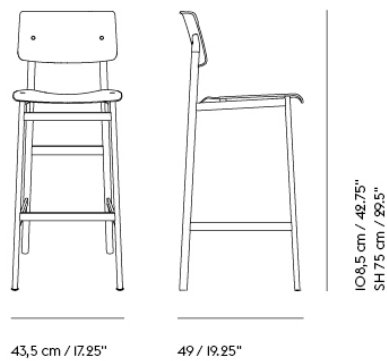

Shipper Colli	1
Gross Weight (kg)	12.05
Net Weight (kg)	8.5
Base color options	Black, Deep Red, Dusty Green or Grey
Warranty Period	10 years

Item No.	Color	Contract Price	Lead Time
Ready-To-Ship			
30245	Black/Black	SEK 4.514,10	-
30241	Oak/Black	SEK 4.514,10	-
30261	Oak/Deep Red	SEK 4.514,10	-
30244	Oak/Dusty Green	SEK 4.514,10	-
30262	Oak/Grey	SEK 4.514,10	-
30268	Stained Dark Brown/Black	SEK 4.514,10	-
Made-To-Order			
30263	Stained Dark Brown/Grey	SEK 4.514,10	>MOQ: 4 7 weeks
40405	Remix - Black/Black	SEK 5.890,10	>MOQ: 4 7 weeks
40406	Remix - Black/Dark Stained Brown	SEK 5.890,10	>MOQ: 4 7 weeks
40401	Remix - Black/Oak	SEK 5.890,10	>MOQ: 4 7 weeks
34596	Remix - Deep Red/Oak	SEK 5.890,10	>MOQ: 4 7 weeks
40404	Remix - Dusty Green/Oak	SEK 5.890,10	>MOQ: 4 7 weeks
34486	Remix - Grey/Oak	SEK 5.890,10	>MOQ: 4 7 weeks
34694	Remix - Grey/Stained Dark Brown	SEK 5.890,10	>MOQ: 4 7 weeks
40485	Canvas - Black/Black	SEK 6.148,10	>MOQ: 4 7 weeks
40486	Canvas - Black/Dark Stained Brown	SEK 6.148,10	>MOQ: 4 7 weeks
40481	Canvas - Black/Oak	SEK 6.148,10	>MOQ: 4 7 weeks
34604	Canvas - Deep Red/Oak	SEK 6.148,10	>MOQ: 4 7 weeks
40484	Canvas - Dusty Green/Oak	SEK 6.148,10	>MOQ: 4 7 weeks
34494	Canvas - Grey/Oak	SEK 6.148,10	>MOQ: 4 7 weeks