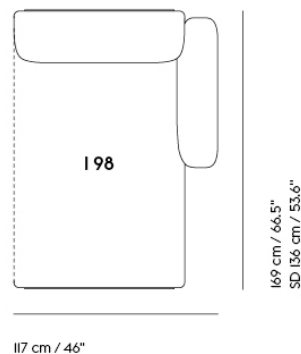

IN SITU MODULAR SOFA / RIGHT ARMREST LOUNGE MODULE (I98)

Shipper Colli	1
Gross Weight (kg)	55.8
Net Weight (kg)	42.7
Please note	This product features an armrest on the right-hand side when facing the product from the front.
Please note	This variant is a Seating Module only and does not include a Frame Section.
Warranty Period	10 years

Item No.	Color	Contract Price	Lead Time
Ready-To-Ship			
41128-12	Clay I2	SEK 22.355,70	-
98870-240	Ecriture 240	SEK 22.355,70	-
Made-To-Order			
99041	Remix - All Colors	SEK 18.055,70	6 weeks
95558	Colline - All Colors	SEK 20.205,70	6 weeks
41146	Fiord - All Colors	SEK 20.205,70	6 weeks
95508	Re-wool - All Colors	SEK 20.205,70	6 weeks
98808	Sabi - All Colors	SEK 20.205,70	6 weeks
41155	Hallingdal - All Colors	SEK 21.495,70	6 weeks
99304	Beck - All Colors	SEK 22.355,70	8 weeks
41128	Clay - All Colors	SEK 22.355,70	6 weeks
41164	Divina - All Colors	SEK 22.355,70	6 weeks
41173	Divina MD - All Colors	SEK 22.355,70	6 weeks
41182	Divina Melange - All Colors	SEK 22.355,70	6 weeks
98870	Ecriture - All Colors	SEK 22.355,70	6 weeks
99238	Hearth - All Colors	SEK 22.355,70	8 weeks
76411	Planum - All Colors	SEK 22.355,70	6 weeks
95608	Twill Weave - All Colors	SEK 22.355,70	6 weeks
41191	Vidar - All Colors	SEK 22.355,70	6 weeks