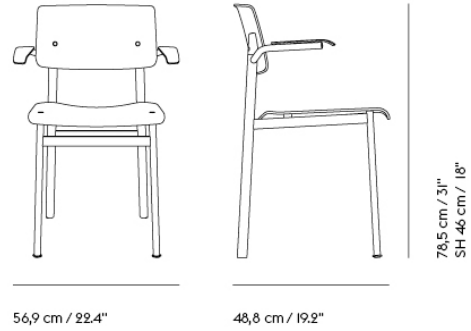

Shipper Colli 1
Gross Weight (kg) 17
Net Weight (kg) 7
Warranty Period 10 Years

Item No.	Color	Contract Price	Lead Time
Ready-To-Ship			
34001	Black/Black	SEK 4.514,10	-
34002	Oak/Black	SEK 4.514,10	-
34004	Oak/Dusty Green	SEK 4.514,10	-
34005	Oak/Grey	SEK 4.514,10	-
34006	Stained Dark Brown/Black	SEK 4.514,10	-
Extras			
80159	Plastic and felt glides for Loft Series (4 pcs per pack) - Black	SEK 141,90	-