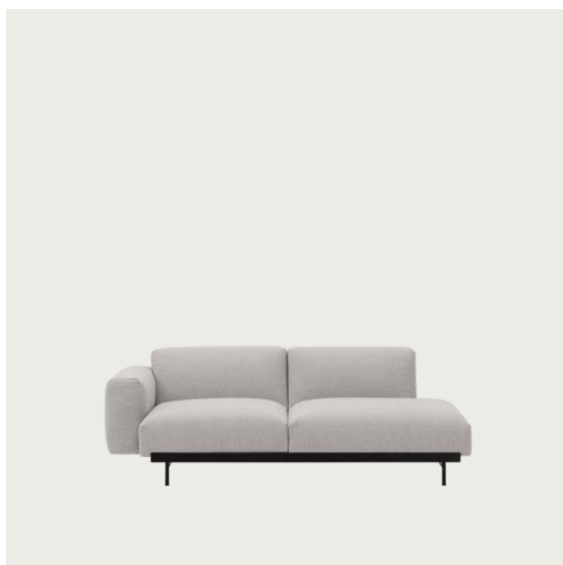

IN SITU MODULAR SOFA / 2-SEATER - CONFIGURATION 3

107 cm / 42.13"
SD 74 cm / 29.2"

198 cm / 77.95"

Shipper Colli	3
Gross Weight (kg)	102.4
Net Weight (kg)	76.02
Warranty Period	10 years

Item No.	Color	Contract Price	Lead Time
Ready-To-Ship			
41902	Frame and Module - Clay 12/Black	SEK 33.105,70	-
99813	Frame and Module - Ecriture 240/Black	SEK 33.105,70	-
Extras			
83061	Leather care set for Refine Leather	SEK 172,00	-