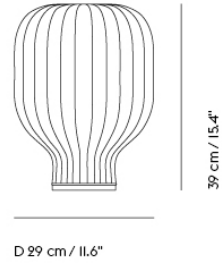

STRAND TABLE LAMP

827

Shipper Colli 1
Net Weight (kg) 2.9
Bulb included No
Warranty Period 5 years

Item No.	Color	Contract Price	Lead Time
Ready-To-Ship			
22729	White	SEK 5.116,10	-