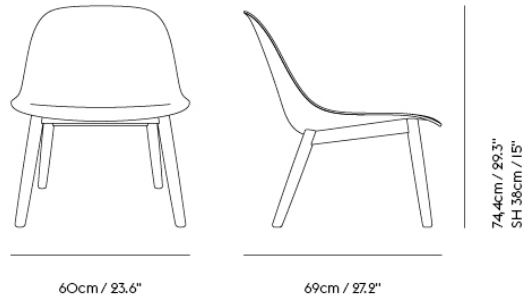

Shipper Colli	1
Gross Weight (kg)	11.5
Net Weight (kg)	8
Base color options	Anthracite Black, Dusty Green, Grey, Oak or Stained Dark Brown
Warranty Period	10 years

Item No.	Color	Contract Price	Lead Time
Ready-To-Ship			
25516-GREY_133	Remix I33/Grey ***	SEK 8.556,10	-
Made-To-Order			
58947	Black/Anthracite Black (Recycled Plastic)	SEK 5.327,70	3 weeks
59090	Black/Stained Dark Brown (Recycled Plastic)	SEK 5.327,70	3 weeks
58951	Dusty Green/Dusty Green (Recycled Plastic)	SEK 5.327,70	3 weeks
59092	Dusty Green/Stained Dark Brown (Recycled Plastic)	SEK 5.327,70	3 weeks
58948	Grey/Grey (Recycled Plastic)	SEK 5.327,70	3 weeks
59093	Grey/Stained Dark Brown (Recycled Plastic)	SEK 5.327,70	3 weeks
58949	Natural White/Oak (Recycled Plastic)	SEK 5.327,70	3 weeks
59094	Natural White/Stained Dark Brown (Recycled Plastic)	SEK 5.327,70	3 weeks
58950	Ochre/Oak (Recycled Plastic)	SEK 5.327,70	3 weeks
59095	Ochre/Stained Dark Brown (Recycled Plastic)	SEK 5.327,70	3 weeks
25516	Remix - All Colors	SEK 8.556,10	4 weeks
25521	Canvas - All Colors	SEK 9.455,70	4 weeks
25520	Clara - All Colors	SEK 9.455,70	4 weeks
59569	Fiord - All Colors	SEK 9.455,70	4 weeks
55056	Hero - All Colors	SEK 9.455,70	4 weeks
19684	Re-wool - All Colors	SEK 9.455,70	4 weeks
19572	Sabi - All Colors	SEK 9.455,70	4 weeks