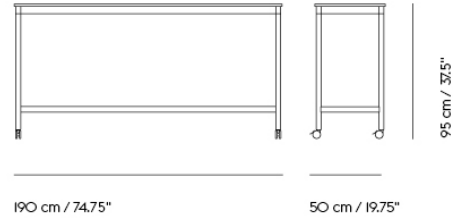

BASE HIGH TABLE / WITH CASTORS / 190 X 50 H: 95 CM / 74.8 X 19.7 H: 37.4"

Shipper Colli	2
Gross Weight (kg)	38
Net Weight (kg)	33.2
Base color options	Black or White
Warranty Period	10 years

Item No.	Color	Contract Price	Lead Time
Made-To-Order			
64313	Black Laminate/Plywood/Black	SEK 18.485,70	8 weeks
64377	Black Laminate/Plywood/White	SEK 18.485,70	8 weeks
64353	White Laminate/Plywood/Black	SEK 18.485,70	8 weeks
64416	White Laminate/Plywood/White	SEK 18.485,70	8 weeks
64329	Black Nanolaminat/Plywood/Black	SEK 24.505,70	8 weeks
64393	Black Nanolaminat/Plywood/White	SEK 24.505,70	8 weeks
64361	White Nanolaminat/Plywood/Black	SEK 24.505,70	8 weeks
64425	White Nanolaminat/Plywood/White	SEK 24.505,70	8 weeks
64337	Lacquered Oak Veneer/Plywood/Black	SEK 22.785,70	8 weeks
64401	Lacquered Oak Veneer/Plywood/White	SEK 22.785,70	8 weeks
64322	Black Linoleum/Plywood/Black	SEK 20.205,70	8 weeks
64386	Black Linoleum/Plywood/White	SEK 20.205,70	8 weeks