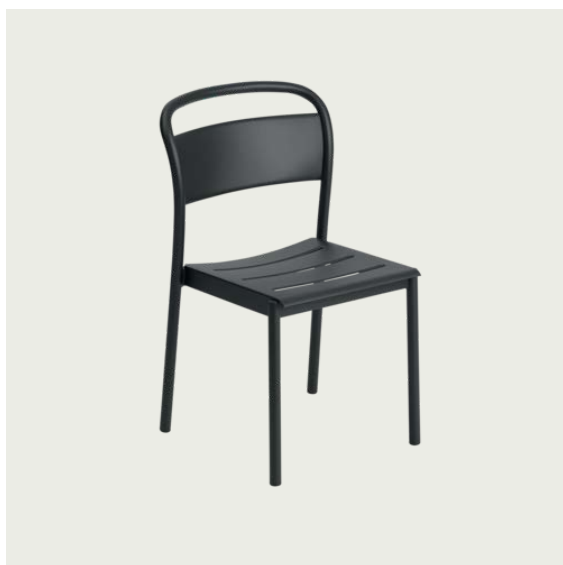

Shipper Colli	1
Gross Weight (kg)	11.45
Net Weight (kg)	8.05
Stacking Information	Linear Steel Side Chair stacks up to 5 chairs on the floor.
Warranty Period	5 years

Item No.	Color	Contract Price	Lead Time
Ready-To-Ship			
30980	Anthracite Black	SEK 2.880,10	-
30983	Burnt Orange	SEK 2.880,10	-
30982	Dark Green	SEK 2.880,10	-
30984	Grey	SEK 2.880,10	-
30985	Pale Blue	SEK 2.880,10	-
Extras			
31603	Chair Seat Pad - Twitell - Dark Grey	SEK 460,10	-
31602	Chair Seat Pad - Twitell - Light Grey	SEK 460,10	-