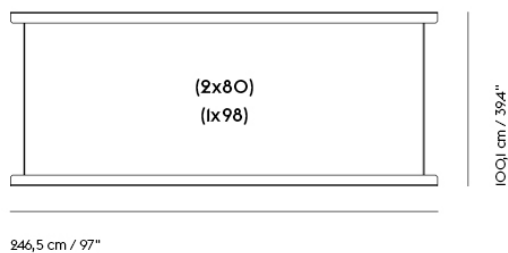

IN SITU MODULAR SOFA / FRAME SECTION (2 X 80 + 1 X 98)

Shipper Colli	1
Gross Weight (kg)	31.2
Net Weight (kg)	26.22
Warranty Period	10 years

Item No.	Color	Contract Price	Lead Time
Ready-To-Ship			
41561	Black - 2 x 80 + 1 x 98	SEK 5.546,10	-