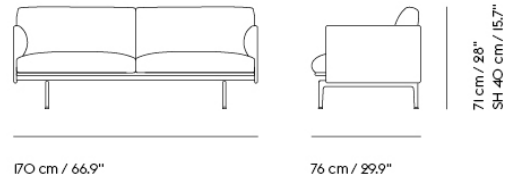

OUTLINE STUDIO SOFA / 170 CM / 66.9" - POLISHED ALUMINUM BASE

Shipper Colli	1
Gross Weight (kg)	64
Net Weight (kg)	50
Warranty Period	10 years

Item No.	Color	Contract Price	Lead Time
Made-To-Order			
69340	Remix - All Colors	SEK 27,945,70	6 weeks
69342	Canvas - All Colors	SEK 31,815,70	6 weeks
69341	Clara - All Colors	SEK 31,815,70	6 weeks
91388	Colline - All Colors	SEK 31,815,70	6 weeks
69334	Fiord - All Colors	SEK 31,815,70	6 weeks
69337	Steelcut - All Colors	SEK 31,815,70	6 weeks
69336	Steelcut Trio - All Colors	SEK 31,815,70	6 weeks
69338	Hallingdal - All Colors	SEK 34,395,70	6 weeks
69353	Balder - All Colors	SEK 36,115,70	6 weeks
85734	Beck - All Colors	SEK 36,115,70	8 weeks
68361	Clay - All Colors	SEK 36,115,70	6 weeks
69343	Divina - All Colors	SEK 36,115,70	6 weeks
69344	Divina MD - All Colors	SEK 36,115,70	6 weeks
69345	Divina Melange - All Colors	SEK 36,115,70	6 weeks
76250	Ecriture - All Colors	SEK 36,115,70	6 weeks
97562	Hearth - All Colors	SEK 36,115,70	8 weeks
91519	Planum - All Colors	SEK 36,115,70	6 weeks
69354	Twill Weave - All Colors	SEK 36,115,70	6 weeks
69352	Vidar - All Colors	SEK 36,115,70	6 weeks
Extras			
83061	Leather care set for Refine Leather	SEK 172,00	-