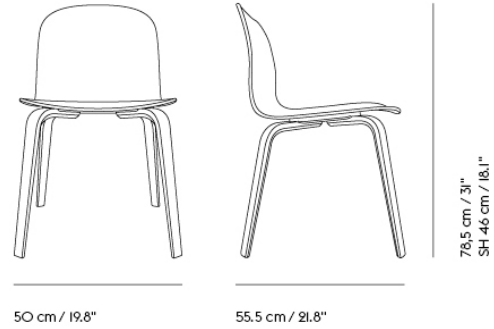

Shipper Colli 1
Gross Weight (kg) 7.8
Net Weight (kg) 5.8
Base color options Black or Oak
Warranty Period 5 years

Item No.	Color	Contract Price	Lead Time
Made-To-Order			
21802	Black/Black	SEK 3.482,10	7 weeks
21801	Oak/Oak	SEK 3.482,10	7 weeks
21820	Remix - All Colors	SEK 5.202,10	7 weeks
21828	Canvas - All Colors	SEK 5.671,70	7 weeks
21823	Clara - All Colors	SEK 5.671,70	7 weeks
70398	Colline - All Colors	SEK 5.671,70	7 weeks
18939	Fiord - All Colors	SEK 5.671,70	7 weeks
70400	Re-wool - All Colors	SEK 5.671,70	7 weeks
70397	Sabi - All Colors	SEK 5.671,70	7 weeks
21822	Steelcut - All Colors	SEK 5.671,70	7 weeks
21821	Steelcut Trio - All Colors	SEK 5.671,70	7 weeks
21824	Hallingdal - All Colors	SEK 6.015,70	7 weeks
18921	Balder - All Colors	SEK 6.234,10	7 weeks
18810	Beck - All Colors	SEK 6.234,10	9 weeks
69148	Clay - All Colors	SEK 6.234,10	7 weeks
21825	Divina - All Colors	SEK 6.234,10	7 weeks
21829	Divina MD - All Colors	SEK 6.234,10	7 weeks
21830	Divina Melange - All Colors	SEK 6.234,10	7 weeks
18977	Ecriture - All Colors	SEK 6.234,10	7 weeks
18714	Hearth - All Colors	SEK 6.234,10	9 weeks
70402	Planum - All Colors	SEK 6.234,10	7 weeks
70401	Twill Weave - All Colors	SEK 6.234,10	7 weeks