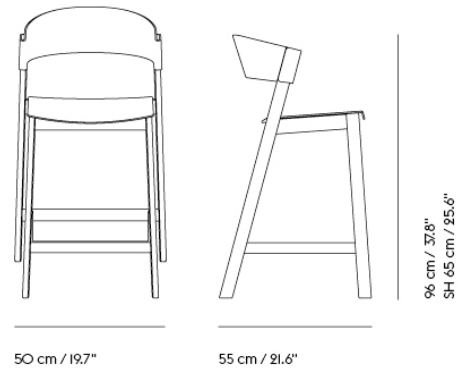

Shipper Colli	1
Gross Weight (kg)	8.75
Net Weight (kg)	5.85
Base color options	Black, Dark Beige, Green, Oak or Stained Dark Brown
Warranty Period	10 Years

Item No.	Color	Contract Price	Lead Time
Ready-To-Ship			
33202	Black	SEK 5.804,10	-
33207	Dark Beige	SEK 5.804,10	-
33204	Green	SEK 5.804,10	-
33206	Midnight Blue	SEK 5.804,10	-
33201	Oak	SEK 5.804,10	-
33205	Stained Dark Brown	SEK 5.804,10	-
Made-To-Order			
33221	Remix - All Colors	SEK 6.578,10	7 weeks
33229	Canvas - All Colors	SEK 7.047,70	7 weeks
33228	Clara - All Colors	SEK 7.047,70	7 weeks
33234	Colline - All Colors	SEK 7.047,70	7 weeks
33239	Fiord - All Colors	SEK 7.047,70	7 weeks
33236	Re-wool - All Colors	SEK 7.047,70	7 weeks
33233	Sabi - All Colors	SEK 7.047,70	7 weeks
33222	Steelcut - All Colors	SEK 7.047,70	7 weeks
33223	Steelcut Trio - All Colors	SEK 7.047,70	7 weeks
33224	Hallingdal - All Colors	SEK 7.180,10	7 weeks
33219	Beck - All Colors	SEK 7.305,70	9 weeks
33231	Clay - All Colors	SEK 7.305,70	7 weeks
33225	Divina - All Colors	SEK 7.305,70	7 weeks
33226	Divina MD - All Colors	SEK 7.305,70	7 weeks