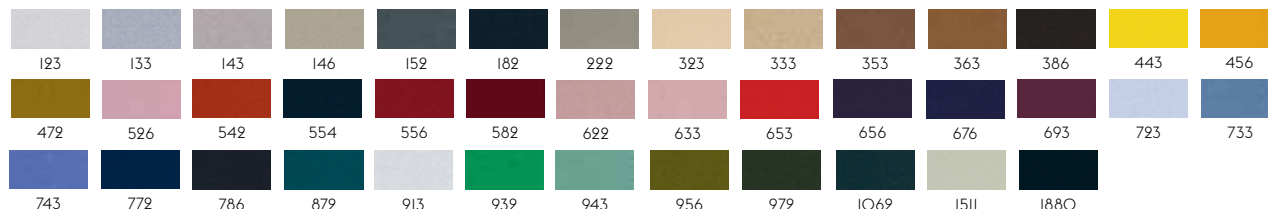

VANCOUVER BY ROSSINI DELLA QUERCIA

Designer: Gabriella Zecca
Composition: 52% cotton, 48% acrylic.
Durability: 40.000 Martindale / Lightfastness 4-5.

4

8 10 12 13 14

VIDAR BY KVADRAT

Designer: Raf Simons & Fanny Aronsen for Kvadrat.
Composition: 94% new wool, 6% nylon.
Durability: 100.000 Martindale / Lightfastness 6-7.
Sustainability: Natural fibres / Sustainable resource. Complies with Greenguard Gold Certification.

106