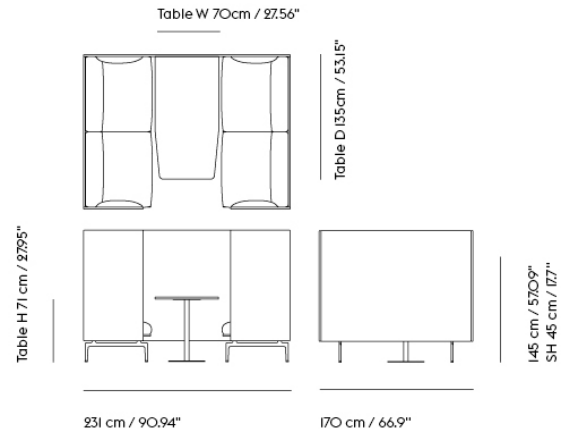

OUTLINE HIGHBACK CABIN W. TABLE I20 / 2-SEATER - BLACK BASE - SH: 45 CM / 17.7"

Shipper Colli	5
Gross Weight (kg)	159.5
Net Weight (kg)	114
Warranty Period	10 years

Item No.	Color	Contract Price	Lead Time
Made-To-Order			
80887	Remix - All Colors	SEK 88.575,70	6 weeks
80959	Canvas - All Colors	SEK 100.615,70	6 weeks
80923	Clara - All Colors	SEK 100.615,70	6 weeks
81257	Colline - All Colors	SEK 100.615,70	6 weeks
80671	Fiord - All Colors	SEK 100.615,70	6 weeks
80779	Steelcut - All Colors	SEK 100.615,70	6 weeks
80743	Steelcut Trio - All Colors	SEK 100.615,70	6 weeks
80815	Hallingdal - All Colors	SEK 106.205,70	6 weeks
80599	Balder - All Colors	SEK 108.785,70	6 weeks
85669	Beck - All Colors	SEK 108.785,70	8 weeks
81211	Clay - All Colors	SEK 108.785,70	6 weeks
80995	Divina - All Colors	SEK 108.785,70	6 weeks
81031	Divina MD - All Colors	SEK 108.785,70	6 weeks
81067	Divina Melange - All Colors	SEK 108.785,70	6 weeks
76177	Ecriture - All Colors	SEK 108.785,70	6 weeks
97669	Hearth - All Colors	SEK 108.785,70	8 weeks
81275	Planum - All Colors	SEK 108.785,70	6 weeks
80635	Twill Weave - All Colors	SEK 108.785,70	6 weeks
81175	Vidar - All Colors	SEK 108.785,70	6 weeks
Extras			
83061	Leather care set for Refine Leather	SEK 172,00	-