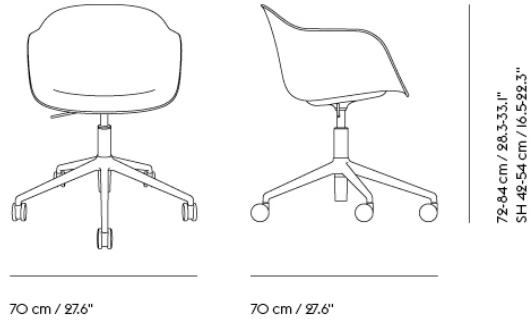

FIBER ARMCHAIR / SWIVEL BASE W. CASTORS & GAS LIFT

| | |
|--------------------|--|
| Shipper Colli | 1 |
| Gross Weight (kg) | 10.3 |
| Net Weight (kg) | 9.8 |
| Base color options | Anthracite Black, Grey and Polished Aluminum with Black castors. White with white castors. |
| Warranty Period | 10 years |