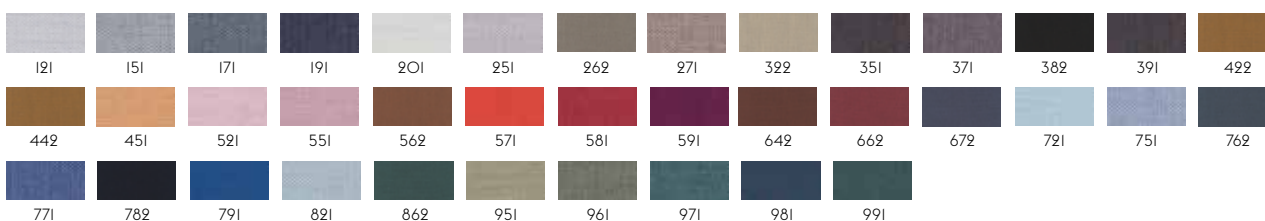

FIORD BY KVADRAT

Designer: Tone Barnung & Louise Sigvardt.

Composition: 92% new wool worsted, 8% nylon.

Durability: 60.000 Martindale / Lightfastness 5-6.

101