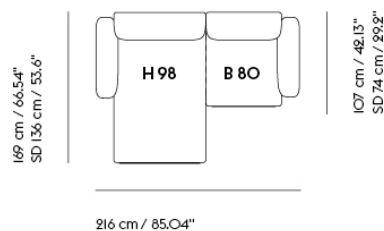

IN SITU MODULAR SOFA / 2-SEATER - CONFIGURATION 5

Shipper Colli	5
Gross Weight (kg)	133.8
Net Weight (kg)	103.21
Warranty Period	10 years

Item No.	Color	Contract Price	Lead Time
Ready-To-Ship			
41904	Frame and Module - Clay 12/Black	SEK 41.705,70	-
99815	Frame and Module - Ecriture 240/Black	SEK 41.705,70	-
Extras			
83061	Leather care set for Refine Leather	SEK 172,00	-