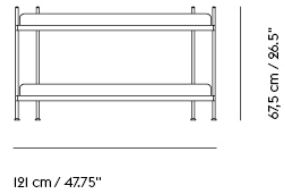

COMPILE SHELVING SYSTEM / CONFIGURATION I

Shipper Colli 3
Gross Weight (kg) 22.74
Net Weight (kg) 18.27
Warranty Period 10 years

Item No.	Color	Contract Price	Lead Time
Ready-To-Ship			
50051	Black	SEK 5.546,10	-
50052	Grey	SEK 5.546,10	-
50053	White	SEK 5.546,10	-