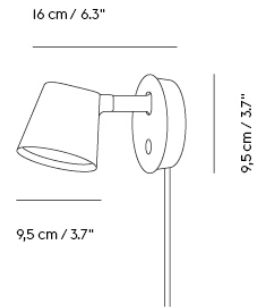

Shipper Colli 1
Gross Weight (kg) 0.75
Net Weight (kg) 0.45
Bulb included Yes. Integrated non-replaceable LED
Warranty Period 5 years

Item No.	Color	Contract Price	Lead Time
Ready-To-Ship			
22326	Black	SEK 1.762,10	-
22328	Copper Brown	SEK 1.762,10	-
22325	Grey	SEK 1.762,10	-
22327	White	SEK 1.762,10	-