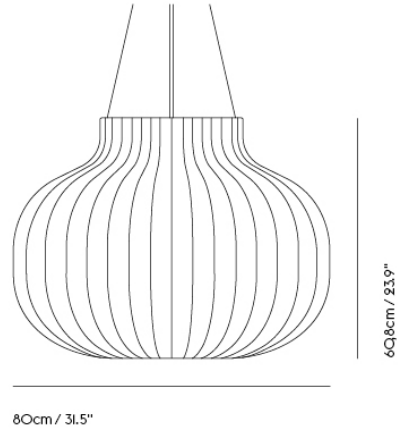

| Item No. | Color | Contract Price | Lead Time |
|----------------------|----------------|----------------|-----------|
| Ready-To-Ship | | | |
| 22453 | White - Closed | SEK 6.922,10 | - |

**STRAND PENDANT LAMP / CLOSED - Ø
80 CM / 31.5"**