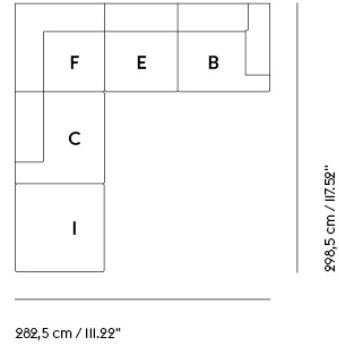

CONNECT SOFT MODULAR SOFA / CORNER - CONFIGURATION I

Shipper Colli 5
Gross Weight (kg) 224.09
Net Weight (kg) 169.99
Warranty Period 10 years

Item No.	Color	Contract Price	Lead Time
Ready-To-Ship			
96030	Re-wool I28	SEK 73.525,70	-
96031	Clay I2	SEK 81.695,70	-
Extras			
83061	Leather care set for Refine Leather	SEK 172,00	-