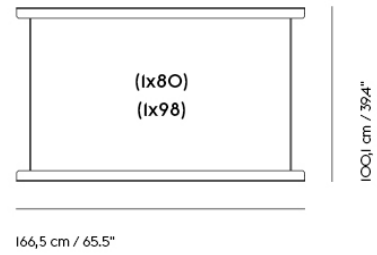

IN SITU MODULAR SOFA / FRAME SECTION (1 X 80 + 1 X 98)

Shipper Colli 1
Gross Weight (kg) 23.3
Net Weight (kg) 19.64
Warranty Period 10 years

Item No.	Color	Contract Price	Lead Time
Ready-To-Ship			
41558	Black - 1 x 80 + 1 x 98	SEK 3.693,70	-