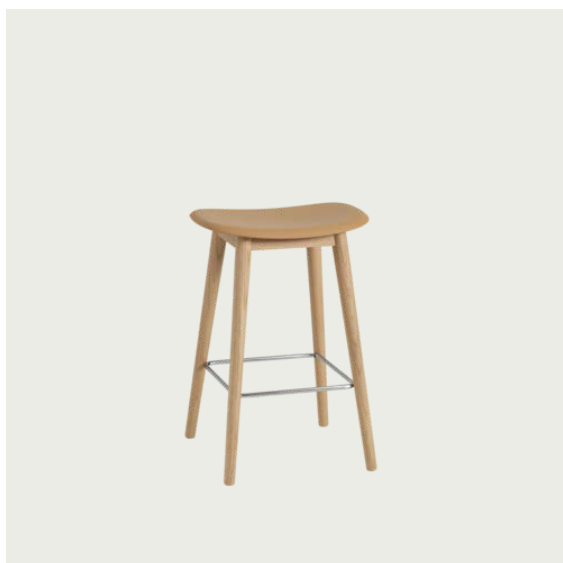

FIBER COUNTER STOOL / WOOD BASE - 65 CM / 25.6"

Shipper Colli	1
Gross Weight (kg)	7
Net Weight (kg)	4
Base color options	Anthracite Black, Dusty Green, Grey, Oak or Stained Dark Brown
Warranty Period	10 years

Item No.	Color	Contract Price	Lead Time
Ready-To-Ship			
58911	Black/Anthracite Black (Recycled Plastic)	SEK 3.482,10	-
58912	Grey/Grey (Recycled Plastic)	SEK 3.482,10	-
58913	Natural White/Oak (Recycled Plastic)	SEK 3.482,10	-
Made-To-Order			
58964	Black/Stained Dark Brown (Recycled Plastic)	SEK 3.482,10	-
59085	Dusty Green/Dusty Green (Recycled Plastic)	SEK 3.482,10	3 weeks
59086	Dusty Green/Stained Dark Brown (Recycled Plastic)	SEK 3.482,10	3 weeks
59087	Grey/Stained Dark Brown (Recycled Plastic)	SEK 3.482,10	3 weeks
59088	Natural White/Stained Dark Brown (Recycled Plastic)	SEK 3.482,10	3 weeks
59089	Ochre/Oak (Recycled Plastic)	SEK 3.482,10	3 weeks
23630	Remix - All Colors	SEK 5.671,70	4 weeks
23638	Canvas - All Colors	SEK 6.015,70	4 weeks
23637	Clara - All Colors	SEK 6.015,70	4 weeks
59560	Fiord - All Colors	SEK 6.015,70	4 weeks
55026	Hero - All Colors	SEK 6.015,70	4 weeks
19673	Re-wool - All Colors	SEK 6.015,70	4 weeks
19561	Sabi - All Colors	SEK 6.015,70	4 weeks
23631	Steelcut - All Colors	SEK 6.015,70	4 weeks
23632	Steelcut Trio - All Colors	SEK 6.015,70	4 weeks