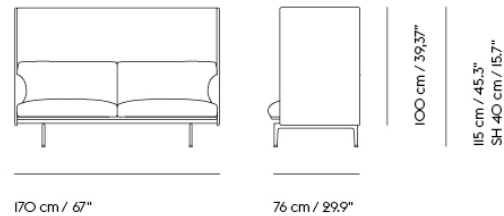

OUTLINE HIGHBACK SOFA 100 / 2-SEATER - POLISHED ALUMINUM BASE

Shipper Colli	1
Gross Weight (kg)	85.84
Net Weight (kg)	71.6
Additional Information	Please note that the highback height for this product is 100 cm / 39.4"
Warranty Period	10 years

Item No.	Color	Contract Price	Lead Time
Made-To-Order			
67858	Remix - All Colors	SEK 36.975,70	6 weeks
67860	Canvas - All Colors	SEK 41.275,70	6 weeks
67859	Clara - All Colors	SEK 41.275,70	6 weeks
91374	Colline - All Colors	SEK 41.275,70	6 weeks
67852	Fiord - All Colors	SEK 41.275,70	6 weeks
67855	Steelcut - All Colors	SEK 41.275,70	6 weeks
67854	Steelcut Trio - All Colors	SEK 41.275,70	6 weeks
67856	Hallingdal - All Colors	SEK 46.005,70	6 weeks
67871	Balder - All Colors	SEK 46.865,70	6 weeks
85720	Beck - All Colors	SEK 46.865,70	8 weeks
68293	Clay - All Colors	SEK 46.865,70	6 weeks
67861	Divina - All Colors	SEK 46.865,70	6 weeks
67862	Divina MD - All Colors	SEK 46.865,70	6 weeks
67863	Divina Melange - All Colors	SEK 46.865,70	6 weeks
76236	Ecriture - All Colors	SEK 46.865,70	6 weeks
97548	Hearth - All Colors	SEK 46.865,70	8 weeks
91505	Planum - All Colors	SEK 46.865,70	6 weeks
67872	Twill Weave - All Colors	SEK 46.865,70	6 weeks
67870	Vidar - All Colors	SEK 46.865,70	6 weeks

Extras

83061	Leather care set for Refine Leather	SEK 172,00	-