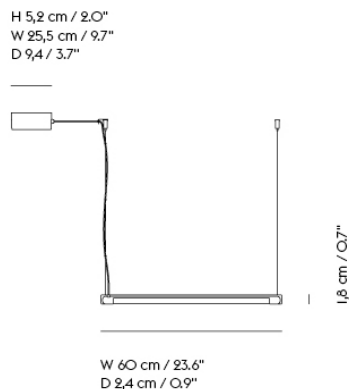

FINE SUSPENSION LAMP / 60 CM / 23.5"

787

Shipper Colli	1
Gross Weight (kg)	1.08
Net Weight (kg)	0.65
Bulb included	Dimmable, integrated, and non-user replaceable LED
Warranty Period	5 years

Item No.	Color	Contract Price	Lead Time
Ready-To-Ship			
22750	Black	SEK 3.482,10	-
22752	Deep Red	SEK 3.482,10	-
22751	Grey	SEK 3.482,10	-