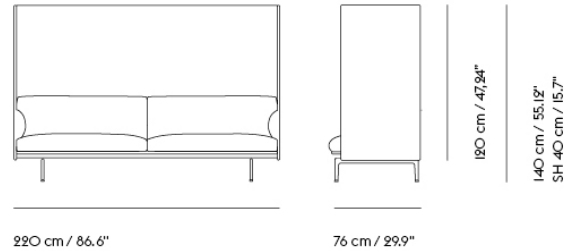

OUTLINE HIGHBACK SOFA 120 / 3-SEATER - POLISHED ALUMINUM BASE

Shipper Colli	1
Gross Weight (kg)	63
Net Weight (kg)	44
Additional Information	Please note that the highback height for this product is 120 cm / 47.2"
Warranty Period	10 years

Item No.	Color	Contract Price	Lead Time
Made-To-Order			
75344	Remix - All Colors	SEK 44.715,70	6 weeks
75424	Canvas - All Colors	SEK 50.305,70	6 weeks
75384	Clara - All Colors	SEK 50.305,70	6 weeks
75759	Colline - All Colors	SEK 50.305,70	6 weeks
75104	Fiord - All Colors	SEK 50.305,70	6 weeks
75224	Steelcut - All Colors	SEK 50.305,70	6 weeks
75184	Steelcut Trio - All Colors	SEK 50.305,70	6 weeks
75264	Hallingdal - All Colors	SEK 53.745,70	6 weeks
75024	Balder - All Colors	SEK 55.035,70	6 weeks
85605	Beck - All Colors	SEK 55.035,70	8 weeks
75704	Clay - All Colors	SEK 55.035,70	6 weeks
75464	Divina - All Colors	SEK 55.035,70	6 weeks
75504	Divina MD - All Colors	SEK 55.035,70	6 weeks
75544	Divina Melange - All Colors	SEK 55.035,70	6 weeks
76113	Ecriture - All Colors	SEK 55.035,70	6 weeks
97620	Hearth - All Colors	SEK 55.035,70	8 weeks
75779	Planum - All Colors	SEK 55.035,70	6 weeks
75064	Twill Weave - All Colors	SEK 55.035,70	6 weeks
75664	Vidar - All Colors	SEK 55.035,70	6 weeks

Extras

83061	Leather care set for Refine Leather	SEK 172,00	-