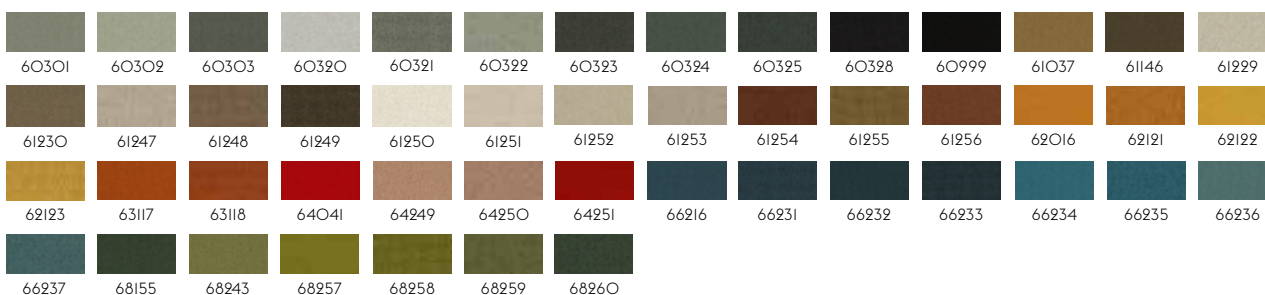

GRAIN BY GABRIEL

Composition: 80% Post-Consumer Recycled Polyester, 20% Polyester

Durability: 100.000 Martindale / AATCC 16 Light fastness.

Sustainability: 100% recyclable polyester and meet Möbelfakta requirements

60300