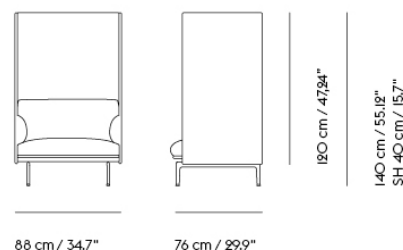

OUTLINE HIGHBACK SOFA I20 / I-SEATER - POLISHED ALUMINUM BASE

Shipper Colli	1
Gross Weight (kg)	35
Net Weight (kg)	25
Additional Information	Please note that the highback height for this product is 120 cm / 47.2"
Warranty Period	10 years

Item No.	Color	Contract Price	Lead Time
Made-To-Order			
75352	Remix - All Colors	SEK 28.375,70	6 weeks
75432	Canvas - All Colors	SEK 31.815,70	6 weeks
75392	Clara - All Colors	SEK 31.815,70	6 weeks
75763	Colline - All Colors	SEK 31.815,70	6 weeks
75112	Fiord - All Colors	SEK 31.815,70	6 weeks
75232	Steelcut - All Colors	SEK 31.815,70	6 weeks
75192	Steelcut Trio - All Colors	SEK 31.815,70	6 weeks
75272	Hallingdal - All Colors	SEK 33.535,70	6 weeks
75032	Balder - All Colors	SEK 34.395,70	6 weeks
85609	Beck - All Colors	SEK 34.395,70	8 weeks
75712	Clay - All Colors	SEK 34.395,70	6 weeks
75472	Divina - All Colors	SEK 34.395,70	6 weeks
75512	Divina MD - All Colors	SEK 34.395,70	6 weeks
75552	Divina Melange - All Colors	SEK 34.395,70	6 weeks
76117	Ecriture - All Colors	SEK 34.395,70	6 weeks
97628	Hearth - All Colors	SEK 34.395,70	8 weeks
75783	Planum - All Colors	SEK 34.395,70	6 weeks
75072	Twill Weave - All Colors	SEK 34.395,70	6 weeks
75672	Vidar - All Colors	SEK 34.395,70	6 weeks

Extras

83061	Leather care set for Refine Leather	SEK 172,00	-