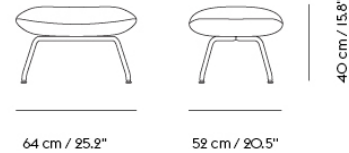

Shipper Colli	1
Gross Weight (kg)	20
Net Weight (kg)	18
Base color options	Anthracite Black, Chrome, Grey
Warranty Period	10 years

Item No.	Color	Contract Price	Lead Time
Ready-To-Ship			
87151-CHRO_128	Re-Wool I28/Chrome ***	SEK 7.305,70	-
87115-CHRO_782	Balder 782/Chrome ***	SEK 8.423,70	-
Made-To-Order			
87105	Clara - All Colors	SEK 7.305,70	4 weeks
87157	Colline - All Colors	SEK 7.305,70	4 weeks
87104	Fiord - All Colors	SEK 7.305,70	4 weeks
87151	Re-wool - All Colors	SEK 7.305,70	4 weeks
87153	Sabi - All Colors	SEK 7.305,70	4 weeks
87102	Steelcut - All Colors	SEK 7.305,70	4 weeks
87103	Steelcut Trio - All Colors	SEK 7.305,70	4 weeks
87108	Hallingdal - All Colors	SEK 7.868,10	4 weeks
87113	Still - All Colors	SEK 7.868,10	4 weeks
87115	Balder - All Colors	SEK 8.423,70	4 weeks
16629	Beck - All Colors	SEK 8.423,70	6 weeks
87148	Clay - All Colors	SEK 8.423,70	4 weeks
87109	Divina - All Colors	SEK 8.423,70	4 weeks
87110	Divina MD - All Colors	SEK 8.423,70	4 weeks
87111	Divina Melange - All Colors	SEK 8.423,70	4 weeks
87160	Ecriture - All Colors	SEK 8.423,70	4 weeks
16637	Hearth - All Colors	SEK 8.423,70	6 weeks
87155	Planum - All Colors	SEK 8.423,70	4 weeks