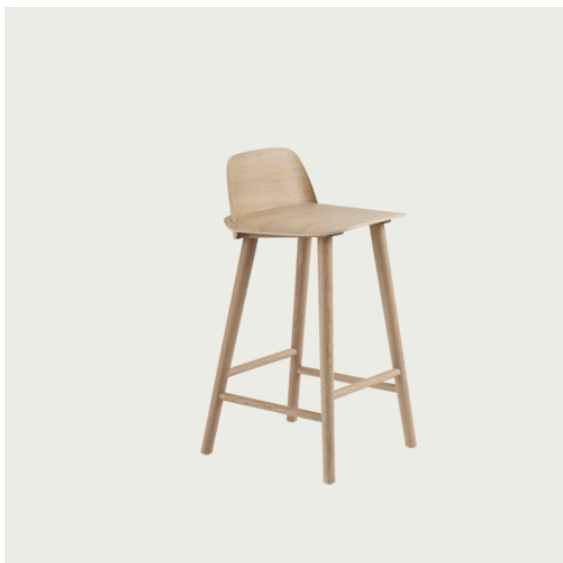

Shipper Colli |
Gross Weight (kg) 5.6
Net Weight (kg) 4.3
Warranty Period 5 years

Item No.	Color	Contract Price	Lead Time
Ready-To-Ship			
32032	Black	SEK 4.295,70	-
32034	Green	SEK 4.295,70	-
32033	Grey	SEK 4.295,70	-
32036	Midnight Blue	SEK 4.295,70	-
32031	Oak	SEK 4.295,70	-
32037	Sand Yellow ***	SEK 4.295,70	-
32039	Stained Dark Brown	SEK 4.295,70	-
32035	Tan Rose	SEK 4.295,70	-
Made-To-Order			
32102	Black - With Steel Foot Protect	SEK 4.639,70	7 weeks
32104	Green - With Steel Foot Protect	SEK 4.639,70	7 weeks
32103	Grey - With Steel Foot Protect	SEK 4.639,70	7 weeks
32106	Midnight Blue - With Steel Foot Protect	SEK 4.639,70	7 weeks
32101	Oak - With Steel Foot Protect	SEK 4.639,70	7 weeks
32109	Stained Dark Brown - With Steel Foot Protect	SEK 4.639,70	7 weeks
32105	Tan Rose - With Steel Foot Protect	SEK 4.639,70	7 weeks
Extras			
80152	Felt glides for Nerd Series and Workshop Chair and Bench (4 pcs per pack) - Black	SEK 141,90	-
80153	Felt glides for Nerd Series and Workshop Chair and Bench (4 pcs per pack) - Grey	SEK 141,90	-