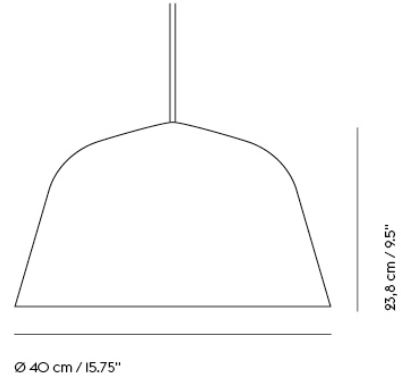

AMBIT PENDANT LAMP / Ø 40 CM / 15.75"

Shipper Colli	1
Gross Weight (kg)	2.9002
Net Weight (kg)	1.53
Bulb included	No
Warranty Period	5 years

Item No.	Color	Contract Price	Lead Time
Ready-To-Ship			
26024	Black	SEK 3.482,10	-
26023	Dusty Green	SEK 3.482,10	-
26021	Grey	SEK 3.482,10	-
26028	Light Blue	SEK 3.482,10	-
26025	Rose	SEK 3.482,10	-
26027	Taupe	SEK 3.482,10	-
26022	White	SEK 3.482,10	-
Extras			
24050	Ceiling Cap - White	SEK 116,10	-