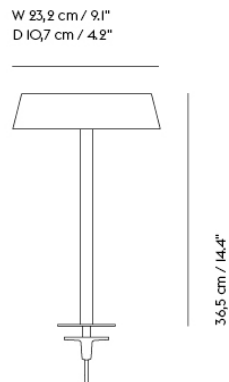

LINEAR MOUNTED LAMP / 23,2 CM / 9.1"

799

Shipper Colli	1
Gross Weight (kg)	1.681
Net Weight (kg)	0.78
Please note	Only usable with Linear System Power Kit. The connector pins in this product contains lead, CAS no. 7439-92-1.
Bulb included	Yes. Integrated LED.
Warranty Period	5 years

Item No.	Color	Contract Price	Lead Time
Ready-To-Ship			
22512	Black	SEK 3.138,10	-
22513	Grey	SEK 3.138,10	-