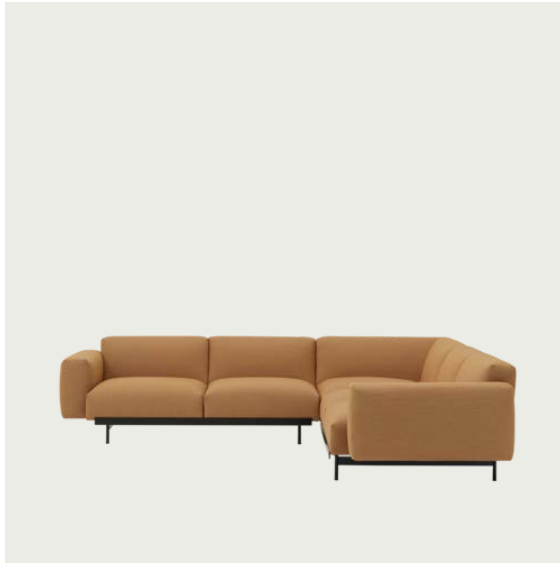

IN SITU MODULAR SOFA / CORNER - CONFIGURATION I

Shipper Colli IO
Gross Weight (kg) 249.4
Net Weight (kg) 192.2
Warranty Period IO years

Item No.	Color	Contract Price	Lead Time
Ready-To-Ship			
41921	Frame and Module - Clay I2/Black	SEK 83,845,70	-
99832	Frame and Module - Ecriture 240/Black	SEK 83,845,70	-
Extras			
83061	Leather care set for Refine Leather	SEK 172,00	-