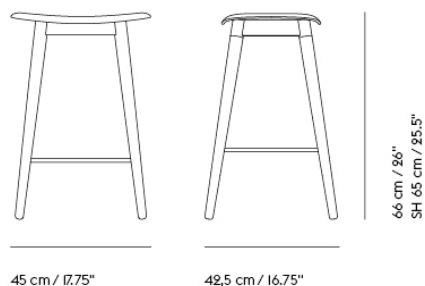

FIBER COUNTER STOOL / WOOD BASE - 65 CM / 25.6"

| | |
|--------------------|--|
| Shipper Colli | 1 |
| Gross Weight (kg) | 7 |
| Net Weight (kg) | 4 |
| Base color options | Anthracite Black, Dusty Green, Grey, Oak or Stained Dark Brown |
| Warranty Period | 10 years |