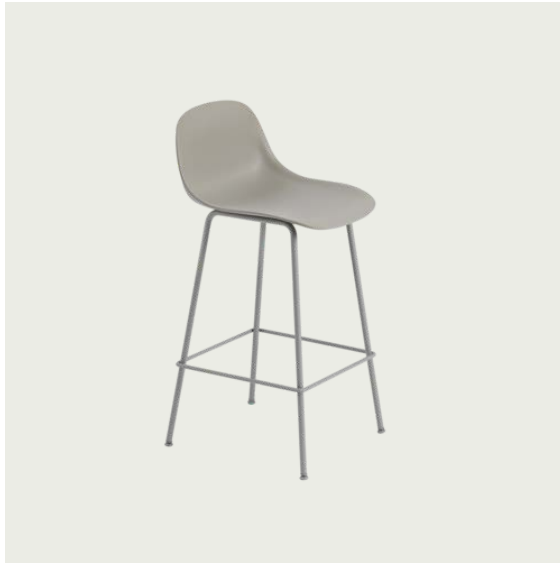

FIBER COUNTER STOOL / TUBE BASE - WITH BACKREST - 65 CM / 25.6"

Shipper Colli	1
Gross Weight (kg)	7
Net Weight (kg)	5.1
Base color options	Anthracite Black, Dusty Green, Grey or White
Warranty Period	10 years

Item No.	Color	Contract Price	Lead Time
Ready-To-Ship			
58917	Black/Anthracite Black (Recycled Plastic)	SEK 2.450,10	-
58918	Grey/Grey (Recycled Plastic)	SEK 2.450,10	-
58919	Natural White/White (Recycled Plastic)	SEK 2.450,10	-
Made-To-Order			
59078	Dusty Green/Dusty Green (Recycled Plastic)	SEK 2.450,10	3 weeks
59079	Ochre/Black (Recycled Plastic)	SEK 2.450,10	3 weeks
23690	Remix - All Colors	SEK 4.381,70	4 weeks
23698	Canvas - All Colors	SEK 4.858,10	4 weeks
23697	Clara - All Colors	SEK 4.858,10	4 weeks
59562	Fiord - All Colors	SEK 4.858,10	4 weeks
55028	Hero - All Colors	SEK 4.858,10	4 weeks
19675	Re-wool - All Colors	SEK 4.858,10	4 weeks
19563	Sabi - All Colors	SEK 4.858,10	4 weeks
23691	Steelcut - All Colors	SEK 4.858,10	4 weeks
23692	Steelcut Trio - All Colors	SEK 4.858,10	4 weeks
23693	Hallingdal - All Colors	SEK 5.202,10	4 weeks
55145	Balder - All Colors	SEK 5.327,70	4 weeks
13684	Beck - All Colors	SEK 5.327,70	6 weeks
58017	Clay - All Colors	SEK 5.327,70	4 weeks
23694	Divina - All Colors	SEK 5.327,70	4 weeks
23699	Divina MD - All Colors	SEK 5.327,70	4 weeks