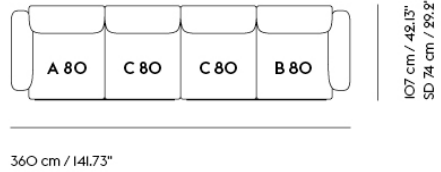

IN SITU MODULAR SOFA / 4-SEATER - CONFIGURATION I

Shipper Colli 7
Gross Weight (kg) 191.2
Net Weight (kg) 147.5
Warranty Period 10 years

Item No.	Color	Contract Price	Lead Time
Ready-To-Ship			
41916	Frame and Module - Clay 12/Black	SEK 63.635,70	-
99827	Frame and Module - Ecriture 240/Black	SEK 63.635,70	-
Extras			
83061	Leather care set for Refine Leather	SEK 172,00	-