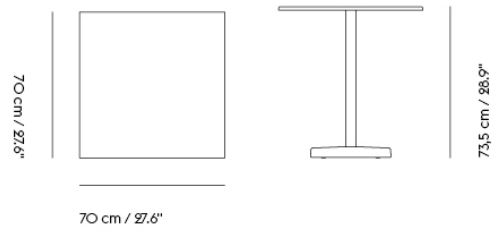

LINEAR STEEL CAFÉ TABLE / 70 X 70 H: 73 CM / 27.6 X 27.6 H: 28.7"

Shipper Colli	3
Gross Weight (kg)	28.704
Net Weight (kg)	26.2
Warranty Period	10 years

Item No.	Color	Contract Price	Lead Time
Ready-To-Ship			
31190	Anthracite Black	SEK 6.015,70	-
31193	Burnt Orange	SEK 6.015,70	-
31192	Dark Green	SEK 6.015,70	-
31191	Grey	SEK 6.015,70	-
31194	Pale Blue	SEK 6.015,70	-