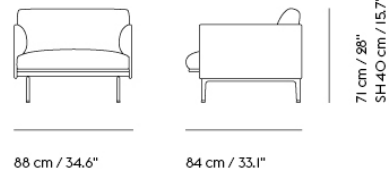

Shipper Colli |
Gross Weight (kg) 35
Net Weight (kg) 30
Warranty Period 10 years

Item No.	Color	Contract Price	Lead Time
Ready-To-Ship			
27058-163	Remix I63/Black	SEK 19.775,70	-
68332-12	Clay I2/Black	SEK 24.075,70	-
Made-To-Order			
27058	Remix - All Colors	SEK 19.775,70	6 weeks
27060	Canvas - All Colors	SEK 22.355,70	6 weeks
27059	Clara - All Colors	SEK 22.355,70	6 weeks
91328	Colline - All Colors	SEK 22.355,70	6 weeks
27052	Fiord - All Colors	SEK 22.355,70	6 weeks
27055	Steelcut - All Colors	SEK 22.355,70	6 weeks
27054	Steelcut Trio - All Colors	SEK 22.355,70	6 weeks
27056	Hallingdal - All Colors	SEK 23.215,70	6 weeks
27071	Balder - All Colors	SEK 24.075,70	6 weeks
87588	Beck - All Colors	SEK 24.075,70	8 weeks
68332	Clay - All Colors	SEK 24.075,70	6 weeks
27061	Divina - All Colors	SEK 24.075,70	6 weeks
27062	Divina MD - All Colors	SEK 24.075,70	6 weeks
27063	Divina Melange - All Colors	SEK 24.075,70	6 weeks
76190	Ecriture - All Colors	SEK 24.075,70	6 weeks
97506	Hearth - All Colors	SEK 24.075,70	8 weeks
91459	Planum - All Colors	SEK 24.075,70	6 weeks
27072	Twill Weave - All Colors	SEK 24.075,70	6 weeks