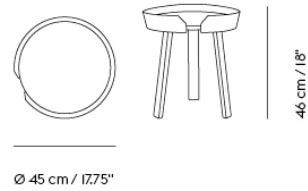

AROUND COFFEE TABLE / SMALL

Shipper Colli 1
Gross Weight (kg) 3.82
Net Weight (kg) 2.94
Warranty Period 5 years

Item No.	Color	Contract Price	Lead Time
Ready-To-Ship			
60012	Oak	SEK 3.826,10	-
60015	Anthracite	SEK 3.826,10	-
60011	Ash	SEK 3.826,10	-
60013	Black	SEK 3.826,10	-
60017	Dark Green	SEK 3.826,10	-
60016	Dusty Green	SEK 3.826,10	-
60014	Grey	SEK 3.826,10	-
60019	Light Blue	SEK 3.826,10	-
60020	Stained Dark Brown	SEK 3.826,10	-
60018	White	SEK 3.826,10	-
COM/COL & Specials			
60021	Special Color	SEK 4.037,70	>MOQ: 100 8 weeks