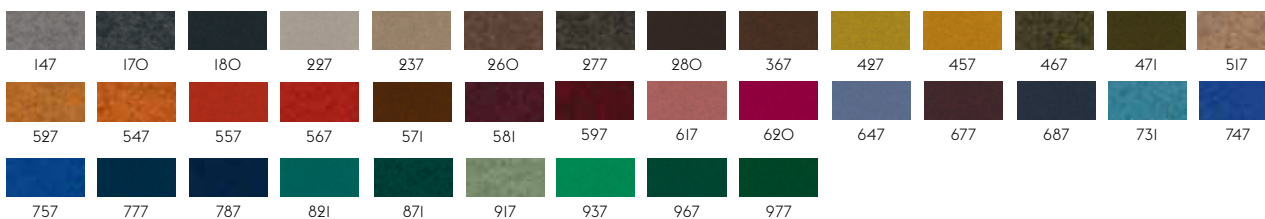

DIVINA MELANGE BY KVADRAT

Designer: Finn Sködt.

Composition: 100% new wool.

Durability: 45.000 Martindale / Lightfastness 6-7.

Sustainability: Complies with both EU ecolabel "The Flower" and Greenguard Gold Certification.

120