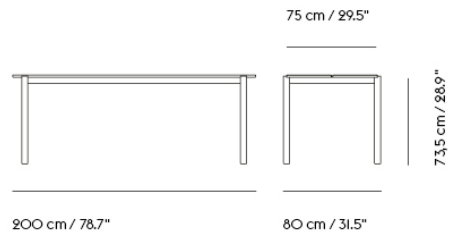

LINEAR STEEL TABLE / 200 X 75 CM / 78.7 X 29.5"

Shipper Colli	3
Gross Weight (kg)	58.35
Net Weight (kg)	51
Warranty Period	10 years

Item No.	Color	Contract Price	Lead Time
Ready-To-Ship			
31034	Anthracite Black	SEK 12.465,70	-
31037	Burnt Orange	SEK 12.465,70	-
31036	Dark Green	SEK 12.465,70	-
31211	Grey	SEK 12.465,70	-
31216	Pale Blue	SEK 12.465,70	-
Extras			
30974	Adjustable Feet for Linear Steel Table & Bench	SEK 219,30	-
30975	Linear Steel Ground Mounting Kit	SEK 841,90	-
30977	Linear Steel Cover - Black - 200 x 75cm / 78.7 x 29.5"	SEK 941,70	-