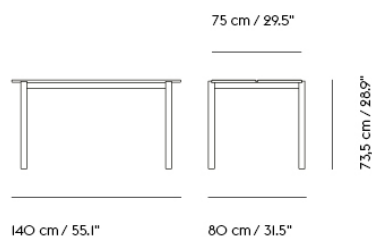

LINEAR STEEL TABLE / 140 X 75 CM / 55.1 X 29.5"

Shipper Colli	3
Gross Weight (kg)	46.25
Net Weight (kg)	40
Warranty Period	10 years

Item No.	Color	Contract Price	Lead Time
Ready-To-Ship			
31030	Anthracite Black	SEK 10,745,70	-
31033	Burnt Orange	SEK 10,745,70	-
31032	Dark Green	SEK 10,745,70	-
31210	Grey	SEK 10,745,70	-
31215	Pale Blue	SEK 10,745,70	-
Extras			
30974	Adjustable Feet for Linear Steel Table & Bench	SEK 219,30	-
30976	Outdoor Cover for Linear Steel Table 140 x 75 CM / 55.1 x 29.5	SEK 804,10	-
30975	Linear Steel Ground Mounting Kit	SEK 841,90	-