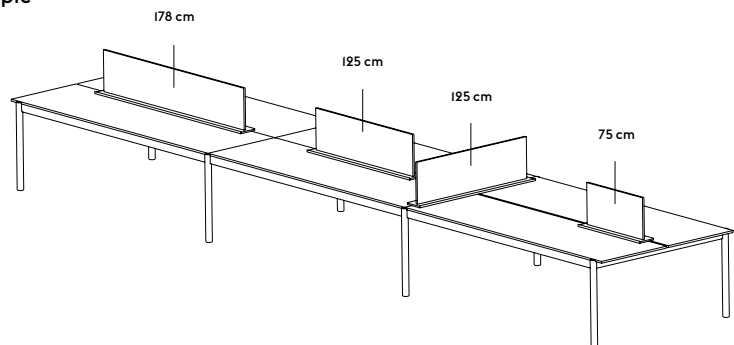

Example

OPTION A
1. TABLES / 2. ACCESSORIES / 3. LIGHTING / 4. TABLE POWER OUTLET / 5. INTEGRATED POWER / 6. CABLE TRAY