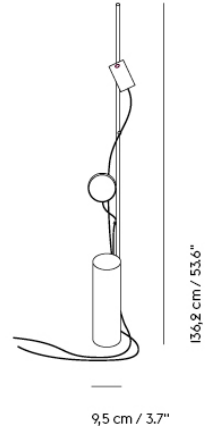

- Shipper Colli 1
- Gross Weight (kg) 12.5
- Net Weight (kg) 10.2
- Bulb included Yes. Integrated non-replaceable LED
- Warranty Period 5 years

Item No.	Color	Contract Price	Lead Time
Ready-To-Ship			
22600	Black	SEK 6.015,70	-
Extras			
22554	Brown Green - Extra Cable Drops		-
22617	Extra Lighting Unit - Brown Green		-
22386	Extra Cable Drops - Black	SEK 270,90	-
22602	Extra Lighting Unit - Black	SEK 2.192,10	-