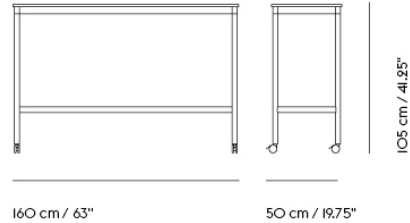

BASE HIGH TABLE / WITH CASTORS / 160 X 50 H: 105 CM / 63 X 19.7 H: 41.3"

Shipper Colli	2
Gross Weight (kg)	35
Net Weight (kg)	29.22
Base color options	Black or White
Warranty Period	10 years

Item No.	Color	Contract Price	Lead Time
Made-To-Order			
64308	Black Laminate/Plywood/Black	SEK 18.055,70	8 weeks
64372	Black Laminate/Plywood/White	SEK 18.055,70	8 weeks
64348	White Laminate/Plywood/Black	SEK 18.055,70	8 weeks
64419	White Laminate/Plywood/White	SEK 18.055,70	8 weeks
64324	Black Nanolaminat/Plywood/Black	SEK 21.495,70	8 weeks
64388	Black Nanolaminat/Plywood/White	SEK 21.495,70	8 weeks
64356	White Nanolaminat/Plywood/Black	SEK 21.495,70	8 weeks
64420	White Nanolaminat/Plywood/White	SEK 21.495,70	8 weeks
64332	Lacquered Oak Veneer/Plywood/Black	SEK 20.205,70	8 weeks
64396	Lacquered Oak Veneer/Plywood/White	SEK 20.205,70	8 weeks
64316	Black Linoleum/Plywood/Black	SEK 19.775,70	8 weeks
64380	Black Linoleum/Plywood/White	SEK 19.775,70	8 weeks