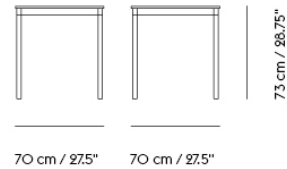

Shipper Colli	2
Gross Weight (kg)	14.3
Net Weight (kg)	8.73
Base color options	Black or White
Warranty Period	10 years

Item No.	Color	Contract Price	Lead Time
Made-To-Order			
64128	Black Laminate/Plywood/Black	SEK 9.455,70	6 weeks
64127	Black Laminate/Plywood/White	SEK 9.455,70	6 weeks
64126	White Laminate/Plywood/Black	SEK 9.455,70	6 weeks
64125	White Laminate/Plywood/White	SEK 9.455,70	6 weeks
64136	Black Nanolaminat/Plywood/Black	SEK 12.465,70	6 weeks
64135	Black Nanolaminat/Plywood/White	SEK 12.465,70	6 weeks
64134	White Nanolaminat/Plywood/Black	SEK 12.465,70	6 weeks
64133	White Nanolaminat/Plywood/White	SEK 12.465,70	6 weeks
64800	Lacquered Oak Veneer/Plywood/Black	SEK 9.885,70	6 weeks
64801	Lacquered Oak Veneer/Plywood/White	SEK 9.885,70	6 weeks
64130	Black Linoleum/Plywood/Black	SEK 9.885,70	6 weeks
64129	Black Linoleum/Plywood/White	SEK 9.885,70	6 weeks
Extras			
70721	Adjustable Feet for Base Table - Set of 4		-