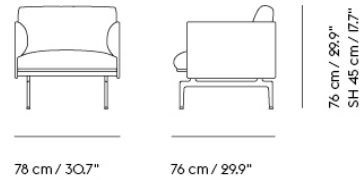

OUTLINE STUDIO CHAIR / BLACK BASE - SH: 45 CM / 17.7"

Shipper Colli	1
Gross Weight (kg)	29
Net Weight (kg)	24
Warranty Period	10 years

Item No.	Color	Contract Price	Lead Time
Made-To-Order			
73118	Remix - All Colors	SEK 16.765,70	6 weeks
73120	Canvas - All Colors	SEK 19.775,70	6 weeks
73119	Clara - All Colors	SEK 19.775,70	6 weeks
91408	Colline - All Colors	SEK 19.775,70	6 weeks
73112	Fiord - All Colors	SEK 19.775,70	6 weeks
73115	Steelcut - All Colors	SEK 19.775,70	6 weeks
73114	Steelcut Trio - All Colors	SEK 19.775,70	6 weeks
73116	Hallingdal - All Colors	SEK 22.355,70	6 weeks
73131	Balder - All Colors	SEK 22.785,70	6 weeks
85752	Beck - All Colors	SEK 22.785,70	8 weeks
68370	Clay - All Colors	SEK 22.785,70	6 weeks
73121	Divina - All Colors	SEK 22.785,70	6 weeks
73122	Divina MD - All Colors	SEK 22.785,70	6 weeks
73123	Divina Melange - All Colors	SEK 22.785,70	6 weeks
76270	Ecriture - All Colors	SEK 22.785,70	6 weeks
97582	Hearth - All Colors	SEK 22.785,70	8 weeks
91539	Planum - All Colors	SEK 22.785,70	6 weeks
73132	Twill Weave - All Colors	SEK 22.785,70	6 weeks
73130	Vidar - All Colors	SEK 22.785,70	6 weeks
Extras			
83061	Leather care set for Refine Leather	SEK 172,00	-