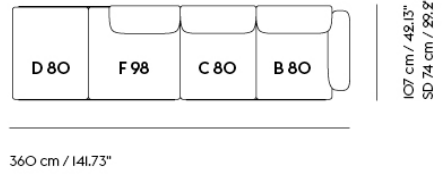

IN SITU MODULAR SOFA / 4-SEATER - CONFIGURATION 2

Shipper Colli 7
Gross Weight (kg) 168
Net Weight (kg) 131.72
Warranty Period 10 years

Item No.	Color	Contract Price	Lead Time
Ready-To-Ship			
41917	Frame and Module - Clay 12/Black	SEK 56.325,70	-
99828	Frame and Module - Ecriture 240/Black	SEK 56.325,70	-
Extras			
83061	Leather care set for Refine Leather	SEK 172,00	-