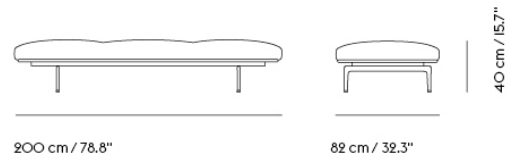

Shipper Colli 1
Gross Weight (kg) 50
Net Weight (kg) 40
Warranty Period 5 years

Item No.	Color	Contract Price	Lead Time
Made-To-Order			
69472	Remix - All Colors	SEK 21.065,70	6 weeks
69474	Canvas - All Colors	SEK 24.075,70	6 weeks
69473	Clara - All Colors	SEK 24.075,70	6 weeks
91394	Colline - All Colors	SEK 24.075,70	6 weeks
69466	Fiord - All Colors	SEK 24.075,70	6 weeks
69469	Steelcut - All Colors	SEK 24.075,70	6 weeks
69468	Steelcut Trio - All Colors	SEK 24.075,70	6 weeks
69470	Hallingdal - All Colors	SEK 25.795,70	6 weeks
69485	Balder - All Colors	SEK 26.225,70	6 weeks
91161	Beck - All Colors	SEK 26.225,70	8 weeks
68339	Clay - All Colors	SEK 26.225,70	6 weeks
69475	Divina - All Colors	SEK 26.225,70	6 weeks
69476	Divina MD - All Colors	SEK 26.225,70	6 weeks
69477	Divina Melange - All Colors	SEK 26.225,70	6 weeks
76256	Ecriture - All Colors	SEK 26.225,70	6 weeks
97568	Hearth - All Colors	SEK 26.225,70	8 weeks
91525	Planum - All Colors	SEK 26.225,70	6 weeks
69486	Twill Weave - All Colors	SEK 26.225,70	6 weeks
69484	Vidar - All Colors	SEK 26.225,70	6 weeks
Extras			
83061	Leather care set for Refine Leather	SEK 172,00	-