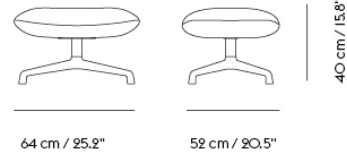

Shipper Colli	1
Gross Weight (kg)	20
Net Weight (kg)	18
Base color options	Anthracite Black, Grey or Polished Aluminum
Warranty Period	10 years

Item No.	Color	Contract Price	Lead Time
Made-To-Order			
10884	Clara - All Colors	SEK 9.025,70	4 weeks
10932	Colline - All Colors	SEK 9.025,70	4 weeks
10883	Fiord - All Colors	SEK 9.025,70	4 weeks
10926	Re-wool - All Colors	SEK 9.025,70	4 weeks
10928	Sabi - All Colors	SEK 9.025,70	4 weeks
10881	Steelcut - All Colors	SEK 9.025,70	4 weeks
10882	Steelcut Trio - All Colors	SEK 9.025,70	4 weeks
10886	Hallingdal - All Colors	SEK 9.885,70	4 weeks
10891	Still - All Colors	SEK 9.885,70	4 weeks
10893	Balder - All Colors	SEK 10.315,70	4 weeks
16625	Beck - All Colors	SEK 10.315,70	6 weeks
10923	Clay - All Colors	SEK 10.315,70	4 weeks
10887	Divina - All Colors	SEK 10.315,70	4 weeks
10888	Divina MD - All Colors	SEK 10.315,70	4 weeks
10889	Divina Melange - All Colors	SEK 10.315,70	4 weeks
10935	Ecriture - All Colors	SEK 10.315,70	4 weeks
16633	Hearth - All Colors	SEK 10.315,70	6 weeks
10930	Planum - All Colors	SEK 10.315,70	4 weeks
10890	Twill Weave - All Colors	SEK 10.315,70	4 weeks
10892	Vidar - All Colors	SEK 10.315,70	4 weeks

Extras