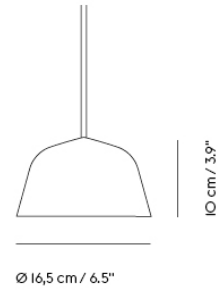

AMBIT PENDANT LAMP / Ø 16,5 CM / 6.5"

739

Shipper Colli	1
Gross Weight (kg)	1.0002
Net Weight (kg)	0.69
Bulb included	EU version: yes, US version: no
Warranty Period	5 years

Item No.	Color	Contract Price	Lead Time
Ready-To-Ship			
15354	Black	SEK 1.504,10	-
15353	Dusty Green	SEK 1.504,10	-
15351	Grey	SEK 1.504,10	-
15358	Light Blue	SEK 1.504,10	-
15357	Taupe	SEK 1.504,10	-
15352	White	SEK 1.504,10	-
Extras			
24050	Ceiling Cap - White	SEK 116,10	-