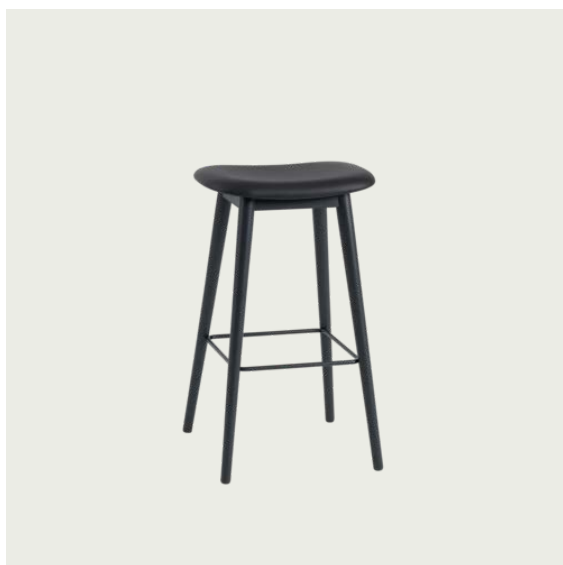

FIBER BAR STOOL / WOOD BASE - 75 CM / 29.5"

| | |
|--------------------|--|
| Shipper Colli | 1 |
| Gross Weight (kg) | 7 |
| Net Weight (kg) | 5 |
| Base color options | Anthracite Black, Dusty Green, Grey, Oak or Stained Dark Brown |
| Warranty Period | 10 years |