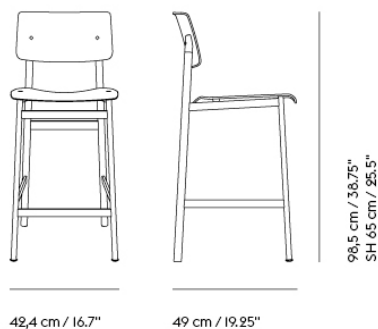

Shipper Colli	1
Gross Weight (kg)	11.55
Net Weight (kg)	8
Base color options	Black, Deep Red, Dusty Green or Grey
Warranty Period	10 years

Item No.	Color	Contract Price	Lead Time
Ready-To-Ship			
30225	Black/Black	SEK 4.514,10	-
30221	Oak/Black	SEK 4.514,10	-
30256	Oak/Deep Red	SEK 4.514,10	-
30224	Oak/Dusty Green	SEK 4.514,10	-
30257	Oak/Grey	SEK 4.514,10	-
30267	Stained Dark Brown/Black	SEK 4.514,10	-
Made-To-Order			
30258	Stained Dark Brown/Grey	SEK 4.514,10	>MOQ: 4 7 weeks
40205	Remix - Black/Black	SEK 5.890,10	>MOQ: 4 7 weeks
40206	Remix - Black/Dark Stained Brown	SEK 5.890,10	>MOQ: 4 7 weeks
40201	Remix - Black/Oak	SEK 5.890,10	>MOQ: 4 7 weeks
34577	Remix - Deep Red/Oak	SEK 5.890,10	>MOQ: 4 7 weeks
40204	Remix - Dusty Green/Oak	SEK 5.890,10	>MOQ: 4 7 weeks
34467	Remix - Grey/Oak	SEK 5.890,10	>MOQ: 4 7 weeks
34681	Remix - Grey/Stained Dark Brown	SEK 5.890,10	>MOQ: 4 7 weeks
40285	Canvas - Black/Black	SEK 6.148,10	>MOQ: 4 7 weeks
40286	Canvas - Black/Dark Stained Brown	SEK 6.148,10	>MOQ: 4 7 weeks
40281	Canvas - Black/Oak	SEK 6.148,10	>MOQ: 4 7 weeks
34585	Canvas - Deep Red/Oak	SEK 6.148,10	>MOQ: 4 7 weeks
34475	Canvas - Grey/Oak	SEK 6.148,10	>MOQ: 4 7 weeks
34688	Canvas - Grey/Stained Dark Brown	SEK 6.148,10	>MOQ: 4 7 weeks