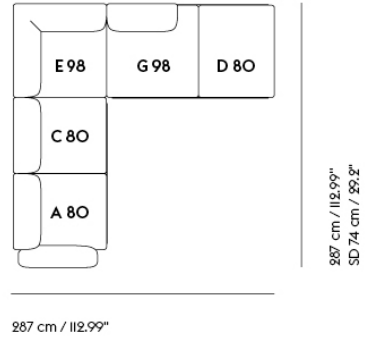

IN SITU MODULAR SOFA / CORNER - CONFIGURATION 3

Shipper Colli IO
Gross Weight (kg) 232.4
Net Weight (kg) 175.85
Warranty Period IO years

Item No.	Color	Contract Price	Lead Time
Ready-To-Ship			
41923	Frame and Module - Clay I2/Black	SEK 76.535,70	-
99834	Frame and Module - Ecriture 240/Black	SEK 76.535,70	-
Extras			
83061	Leather care set for Refine Leather	SEK 172,00	-