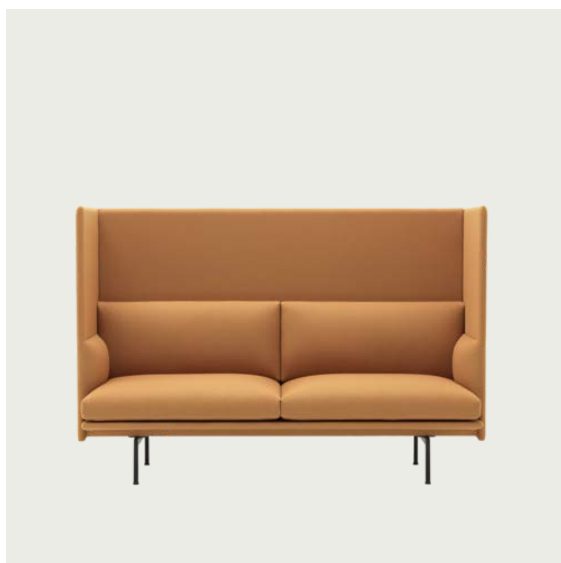

OUTLINE HIGHBACK SOFA 100 / 2-SEATER - BLACK BASE

Shipper Colli	1
Gross Weight (kg)	85.84
Net Weight (kg)	71.6
Additional Information	Please note that the highback height for this product is 100 cm / 39.4"
Warranty Period	10 years

Item No.	Color	Contract Price	Lead Time
Made-To-Order			
28408	Remix - All Colors	SEK 35,255,70	6 weeks
28410	Canvas - All Colors	SEK 39,555,70	6 weeks
28409	Clara - All Colors	SEK 39,555,70	6 weeks
91342	Colline - All Colors	SEK 39,555,70	6 weeks
28402	Fiord - All Colors	SEK 39,555,70	6 weeks
28405	Steelcut - All Colors	SEK 39,555,70	6 weeks
28404	Steelcut Trio - All Colors	SEK 39,555,70	6 weeks
28406	Hallingdal - All Colors	SEK 43,860,00	6 weeks
28421	Balder - All Colors	SEK 45,145,70	6 weeks
85688	Beck - All Colors	SEK 45,145,70	8 weeks
68285	Clay - All Colors	SEK 45,145,70	6 weeks
28411	Divina - All Colors	SEK 45,145,70	6 weeks
28412	Divina MD - All Colors	SEK 45,145,70	6 weeks
28413	Divina Melange - All Colors	SEK 45,145,70	6 weeks
76204	Ecriture - All Colors	SEK 45,145,70	6 weeks
97520	Hearth - All Colors	SEK 45,145,70	8 weeks
91473	Planum - All Colors	SEK 45,145,70	6 weeks
28422	Twill Weave - All Colors	SEK 45,145,70	6 weeks
28420	Vidar - All Colors	SEK 45,145,70	6 weeks

Extras

83061	Leather care set for Refine Leather	SEK 172,00	-