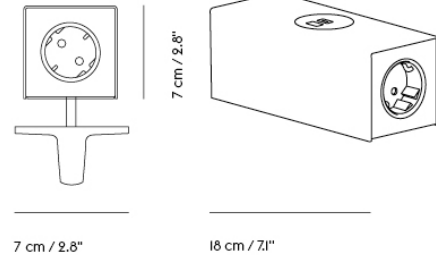

Shipper Colli 1
Gross Weight (kg) 1.5
Net Weight (kg) 1.4
Warranty period 5 years

Item No.	Color	Contract Price	Lead Time
Ready-To-Ship			
39967-BLCK	Black	SEK 4.037,70	-
39967-GREY	Grey	SEK 4.037,70	-