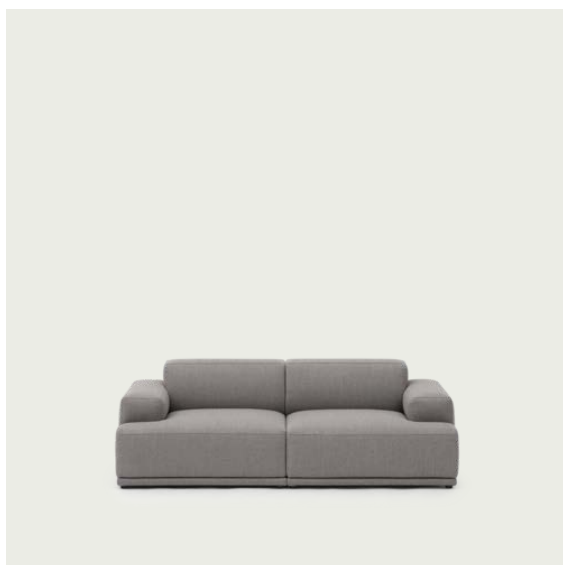

CONNECT SOFT MODULAR SOFA / 2-SEATER - CONFIGURATION I

207 cm / 81.5"

99 cm / 38.98"
SD 66 cm / 25.98"

| | |
|-------------------|----------|
| Shipper Colli | 2 |
| Gross Weight (kg) | 100 |
| Net Weight (kg) | 76.6 |
| Warranty Period | 10 years |