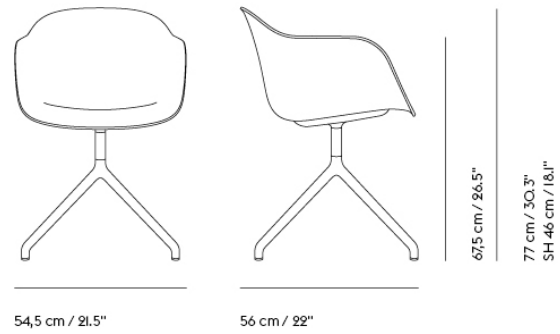

FIBER ARMCHAIR / SWIVEL BASE W. RETURN

Shipper Colli	1
Gross Weight (kg)	10,3
Net Weight (kg)	9,8
Base color options	Anthracite Black, White, Grey, Dusty Green or Polished Aluminum.
Warranty Period	5 years

Item No.	Color	Contract Price	Lead Time
Made-To-Order			
58981	Black/Anthracite Black (Recycled Plastic)	SEK 4.170,10	3 weeks
58983	Dusty Green/Dusty Green (Recycled Plastic)	SEK 4.170,10	3 weeks
58982	Grey/Grey (Recycled Plastic)	SEK 4.170,10	3 weeks
58985	Natural White/White (Recycled Plastic)	SEK 4.170,10	3 weeks
58984	Ochre/Anthracite Black (Recycled Plastic)	SEK 4.170,10	3 weeks
20164	Remix - All Colors	SEK 6.492,10	4 weeks
23071	Canvas - All Colors	SEK 7.305,70	4 weeks
23070	Clara - All Colors	SEK 7.305,70	4 weeks
59550	Fiord - All Colors	SEK 7.305,70	4 weeks
55006	Hero - All Colors	SEK 7.305,70	4 weeks
19662	Re-wool - All Colors	SEK 7.305,70	4 weeks
19550	Sabi - All Colors	SEK 7.305,70	4 weeks
20165	Steelcut - All Colors	SEK 7.305,70	4 weeks
20166	Steelcut Trio - All Colors	SEK 7.305,70	4 weeks
20167	Hallingdal - All Colors	SEK 7.993,70	4 weeks
55123	Balder - All Colors	SEK 8.079,70	4 weeks
13671	Beck - All Colors	SEK 8.079,70	6 weeks
58004	Clay - All Colors	SEK 8.079,70	4 weeks
20168	Divina - All Colors	SEK 8.079,70	4 weeks
23072	Divina MD - All Colors	SEK 8.079,70	4 weeks
23073	Divina Melange - All Colors	SEK 8.079,70	4 weeks
59333	Ecriture - All Colors	SEK 8.079,70	4 weeks