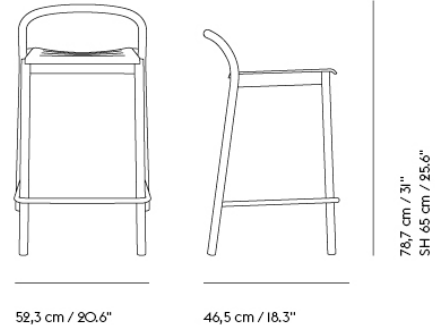

LINEAR STEEL COUNTER STOOL 65 CM / 25.6"

Shipper Colli	1
Gross Weight (kg)	12.1
Net Weight (kg)	8.9
Stacking Information	Linear Steel Counter Stool stacks up to 5 stools on the floor.
Warranty period	5 years

Item No.	Color	Contract Price	Lead Time
Ready-To-Ship			
31307	Anthracite Black	SEK 3.482,10	-
31310	Burnt Orange	SEK 3.482,10	-
31309	Dark Green	SEK 3.482,10	-
31360	Grey	SEK 3.482,10	-
31362	Pale Blue	SEK 3.482,10	-
Extras			
31601	Bar/Counter Seat Pad - Twitell - Dark Grey	SEK 403,30	-
31600	Bar/Counter Seat Pad - Twitell - Light Grey	SEK 403,30	-