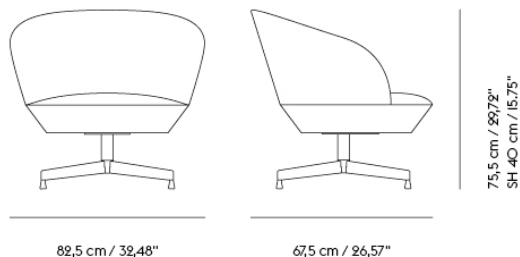

Shipper Colli	1
Gross Weight (kg)	23.5
Net Weight (kg)	21.5
Base color options	Black or Grey
Warranty period	10 years

Item No.	Color	Contract Price	Lead Time
Ready-To-Ship			
19418-BLCK_990	Twill Weave 990/Black	SEK 23.215,70	-
19419-GREY_146	Vidar 146/Grey	SEK 23.215,70	-
Made-To-Order			
19402	Canvas - All Colors	SEK 18.485,70	4 weeks
19403	Clara - All Colors	SEK 18.485,70	4 weeks
19412	Fiord - All Colors	SEK 18.485,70	4 weeks
19523	Re-wool - All Colors	SEK 18.485,70	4 weeks
19503	Sabi - All Colors	SEK 18.485,70	4 weeks
19416	Steelcut - All Colors	SEK 18.485,70	4 weeks
19415	Steelcut Trio - All Colors	SEK 18.485,70	4 weeks
19413	Hallingdal - All Colors	SEK 21.065,70	4 weeks
16699	Beck - All Colors	SEK 23.215,70	6 weeks
19400	Clay - All Colors	SEK 23.215,70	4 weeks
19407	Divina - All Colors	SEK 23.215,70	4 weeks
19408	Divina MD - All Colors	SEK 23.215,70	4 weeks
19409	Divina Melange - All Colors	SEK 23.215,70	4 weeks
59880	Ecriture - All Colors	SEK 23.215,70	4 weeks
16719	Hearth - All Colors	SEK 23.215,70	6 weeks
19543	Planum - All Colors	SEK 23.215,70	4 weeks
19418	Twill Weave - All Colors	SEK 23.215,70	4 weeks
19419	Vidar - All Colors	SEK 23.215,70	4 weeks