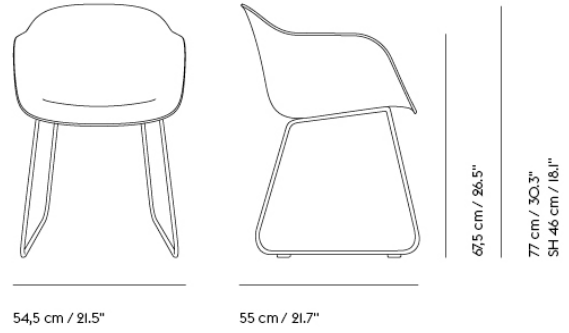

Shipper Colli 1
Gross Weight (kg) 9
Net Weight (kg) 7.4
Base color options Anthracite Black, Grey, Dusty Green or White
Warranty Period 10 years

Item No.	Color	Contract Price	Lead Time
Made-To-Order			
58973	Black/Anthracite Black (Recycled Plastic)	SEK 2.661,70	3 weeks
59059	Dusty Green/Dusty Green (Recycled Plastic)	SEK 2.661,70	3 weeks
58974	Grey/Grey (Recycled Plastic)	SEK 2.661,70	3 weeks
58975	Natural White/White (Recycled Plastic)	SEK 2.661,70	3 weeks
59060	Ochre/Anthracite Black (Recycled Plastic)	SEK 2.661,70	3 weeks
24107	Remix - All Colors	SEK 4.983,70	4 weeks
24114	Canvas - All Colors	SEK 5.804,10	4 weeks
24113	Clara - All Colors	SEK 5.804,10	4 weeks
59549	Fiord - All Colors	SEK 5.804,10	4 weeks
55002	Hero - All Colors	SEK 5.804,10	4 weeks
19661	Re-wool - All Colors	SEK 5.804,10	4 weeks
19549	Sabi - All Colors	SEK 5.804,10	4 weeks
24108	Steelcut - All Colors	SEK 5.804,10	4 weeks
24109	Steelcut Trio - All Colors	SEK 5.804,10	4 weeks
24110	Hallingdal - All Colors	SEK 6.492,10	4 weeks
55119	Balder - All Colors	SEK 6.578,10	4 weeks
13670	Beck - All Colors	SEK 6.578,10	6 weeks
58003	Clay - All Colors	SEK 6.578,10	4 weeks
24111	Divina - All Colors	SEK 6.578,10	4 weeks
24115	Divina MD - All Colors	SEK 6.578,10	4 weeks
24116	Divina Melange - All Colors	SEK 6.578,10	4 weeks
59332	Ecriture - All Colors	SEK 6.578,10	4 weeks