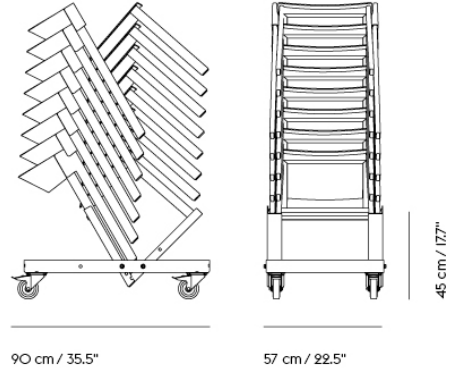

COVER AND VISU CHAIR TRANSPORT TROLLEY

| | |
|-----------------------------|---|
| Shipper Colli | 1 |
| Gross Weight (kg) | 22 |
| Net Weight (kg) | 21.5 |
| Please note | This transport trolley can be used for Visu Chair Tube Base, Visu Chair Sled Base and Cover Side Chair. |
| Stacking information | Stacking on Trolley: Without upholstery: 17. With upholstery: 15. With linking device: 15 Stacking on floor: Without upholstery: 15. With upholstery: 10. With linking device: 8. Cover Side Chair: 4 on floor and 10 on trolley. |
| Warranty Period | 5 years |