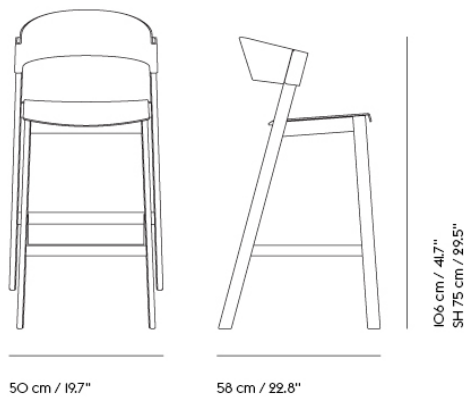

COVER BAR STOOL / WITH STEEL FOOT PROTECT - 75 CM / 29.5"

| | |
|--------------------|---|
| Shipper Colli | 1 |
| Gross Weight (kg) | 9.38 |
| Net Weight (kg) | 6.48 |
| Base color options | Black, Dark Beige, Green, Oak or Stained Dark Brown |
| Warranty Period | 10 Years |