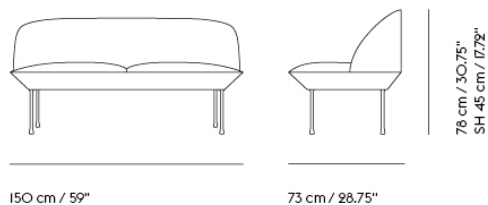

Shipper Colli	1
Gross Weight (kg)	34
Net Weight (kg)	32
Base color options	Black, Chrome, Dark Grey or Grey
Warranty Period	10 years

Item No.	Color	Contract Price	Lead Time
Made-To-Order			
15024	Canvas - All Colors	SEK 26.225,70	4 weeks
15020	Clara - All Colors	SEK 26.225,70	4 weeks
30154	Colline - All Colors	SEK 26.225,70	4 weeks
14821	Fiord - All Colors	SEK 26.225,70	4 weeks
19518	Re-wool - All Colors	SEK 26.225,70	4 weeks
19498	Sabi - All Colors	SEK 26.225,70	4 weeks
15021	Steelcut - All Colors	SEK 26.225,70	4 weeks
15023	Steelcut Trio - All Colors	SEK 26.225,70	4 weeks
15022	Hallingdal - All Colors	SEK 27.515,70	4 weeks
16691	Beck - All Colors	SEK 29.665,70	6 weeks
14642	Clay - All Colors	SEK 29.665,70	4 weeks
15027	Divina - All Colors	SEK 29.665,70	4 weeks
15028	Divina MD - All Colors	SEK 29.665,70	4 weeks
15029	Divina Melange - All Colors	SEK 29.665,70	4 weeks
59872	Ecriture - All Colors	SEK 29.665,70	4 weeks
16711	Hearth - All Colors	SEK 29.665,70	6 weeks
19538	Planum - All Colors	SEK 29.665,70	4 weeks
15153	Twill Weave - All Colors	SEK 29.665,70	4 weeks
30133	Vidar - All Colors	SEK 29.665,70	4 weeks

Extras

83061	Leather care set for Refine Leather	SEK 172,00	-