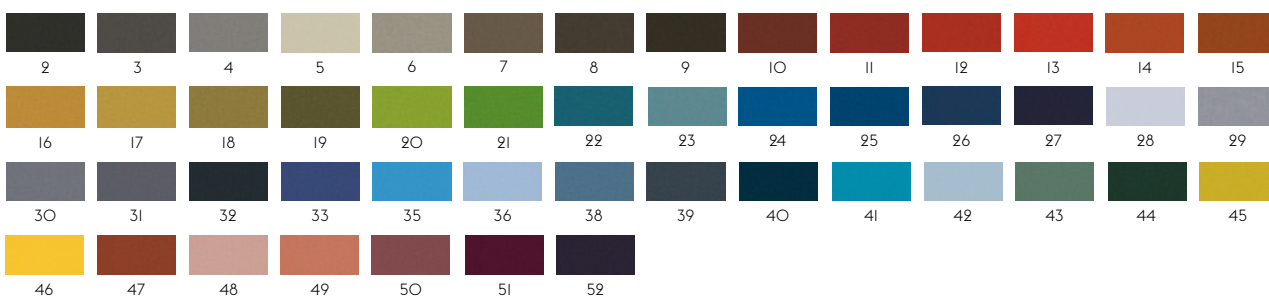

MANNER BY MAHARAM

Composition: 65% Post-Industrial Recycled Polyester, 35% Post-Consumer Recycled Polyester.

Durability: 300.000 double rubs Wyzenbeek / Lightfastness AATCC 16.3, 40+ hours.

Sustainability: Complies with Greenguard Gold Certification.

1