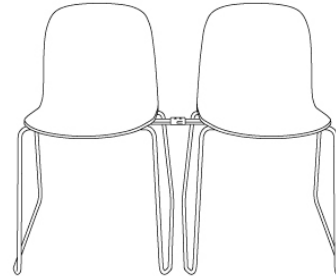

VISU CHAIR SLED BASE W. LINKING DEVICE

L 28 cm / 11 in.
W 6 cm / 2.4 in.

Shipper Colli	1
Gross Weight (kg)	13.5
Net Weight (kg)	5.75
Base color options	Black, Grey or White
Stacking information	Stacking on Trolley: 15. Stacking on floor: 8
Warranty Period	10 years

Item No.	Color	Contract Price	Lead Time
Made-To-Order			
32506	Black - W. Linking Device	SEK 2.833,70	7 weeks
32507	Grey - W. Linking Device	SEK 2.833,70	7 weeks
32508	White - W. Linking Device	SEK 2.833,70	7 weeks
32847	Remix - All Colors	SEK 3.998,10	7 weeks
32850	Canvas - All Colors	SEK 4.256,10	7 weeks
32851	Clara - All Colors	SEK 4.256,10	7 weeks
32885	Colline - All Colors	SEK 4.256,10	7 weeks
32857	Fiord - All Colors	SEK 4.256,10	7 weeks
32886	Re-wool - All Colors	SEK 4.256,10	7 weeks
32884	Sabi - All Colors	SEK 4.256,10	7 weeks
32848	Steelcut - All Colors	SEK 4.256,10	7 weeks
32849	Steelcut Trio - All Colors	SEK 4.256,10	7 weeks
32846	Hallingdal - All Colors	SEK 4.725,70	7 weeks
32855	Balder - All Colors	SEK 4.944,10	7 weeks
18824	Beck - All Colors	SEK 4.944,10	9 weeks
32881	Clay - All Colors	SEK 4.944,10	7 weeks
32844	Divina - All Colors	SEK 4.944,10	7 weeks
32842	Divina MD - All Colors	SEK 4.944,10	7 weeks
32843	Divina Melange - All Colors	SEK 4.944,10	7 weeks
32861	Ecriture - All Colors	SEK 4.944,10	7 weeks
18728	Hearth - All Colors	SEK 4.944,10	9 weeks