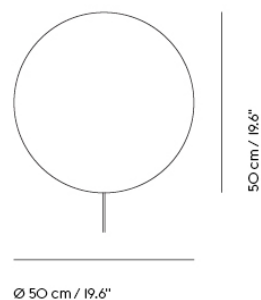

CALM WALL LAMP / Ø 50 CM / 19.6" - TOUCH DIM

| | |
|-------------------|--|
| Shipper Colli | 2 |
| Gross Weight (kg) | 7.793 |
| Net Weight (kg) | 4.97 |
| Bulb included | Yes. Integrated, non-replaceable LED |
| Please note | This lamp comes with a touch dim button and a cable with plug. |
| Warranty Period | 5 years |