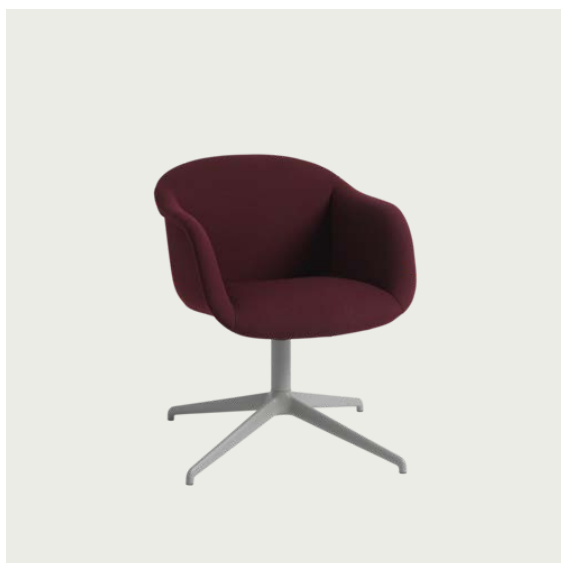

FIBER SOFT ARMCHAIR SWIVEL BASE W. RETURN

Shipper Colli	I
Gross Weight (kg)	17.405
Net Weight (kg)	13.905
Base color options	Anthracite Black or Grey
Warranty period	10 years

Item No.	Color	Contract Price	Lead Time
Made-To-Order			
76450	Remix - All Colors	SEK 8.423,70	4 weeks
76455	Canvas - All Colors	SEK 9.460,00	4 weeks
76454	Clara - All Colors	SEK 9.460,00	4 weeks
76529	Fiord - All Colors	SEK 9.460,00	4 weeks
76533	Hero - All Colors	SEK 9.460,00	4 weeks
76462	Re-wool - All Colors	SEK 9.460,00	4 weeks
76537	Sabi - All Colors	SEK 9.460,00	4 weeks
76452	Steelcut - All Colors	SEK 9.460,00	4 weeks
76453	Steelcut Trio - All Colors	SEK 9.460,00	4 weeks
76456	Hallingdal - All Colors	SEK 10.315,70	4 weeks
76461	Balder - All Colors	SEK 10.745,70	4 weeks
13784	Beck - All Colors	SEK 10.745,70	6 weeks
76451	Clay - All Colors	SEK 10.745,70	4 weeks
76457	Divina - All Colors	SEK 10.745,70	4 weeks
76458	Divina MD - All Colors	SEK 10.745,70	4 weeks
76459	Divina Melange - All Colors	SEK 10.745,70	4 weeks
76521	Ecriture - All Colors	SEK 10.745,70	4 weeks
14542	Hearth - All Colors	SEK 10.745,70	6 weeks
76541	Planum - All Colors	SEK 10.745,70	4 weeks
76460	Twill Weave - All Colors	SEK 10.745,70	4 weeks
76525	Vidar - All Colors	SEK 10.745,70	4 weeks