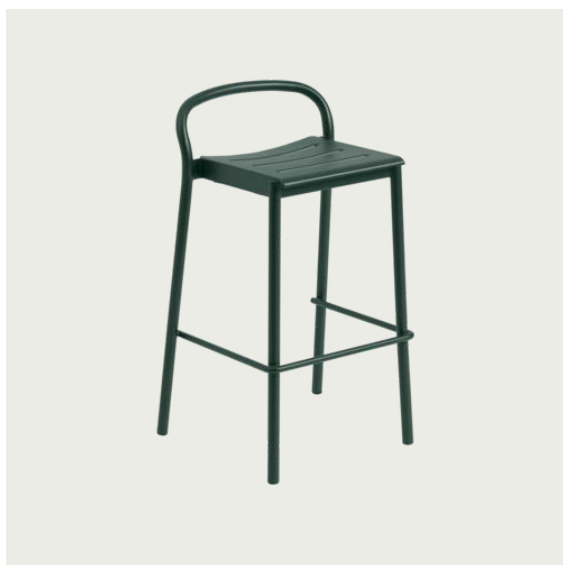

Shipper Colli	1
Gross Weight (kg)	12.7
Net Weight (kg)	9.5
Stacking Information	Linear Steel Bar Stool stacks up to 5 stools on the floor.
Warranty period	5 years

Item No.	Color	Contract Price	Lead Time
Ready-To-Ship			
31302	Anthracite Black	SEK 3.482,10	-
31305	Burnt Orange	SEK 3.482,10	-
31304	Dark Green	SEK 3.482,10	-
31359	Grey	SEK 3.482,10	-
31361	Pale Blue	SEK 3.482,10	-
Extras			
31601	Bar/Counter Seat Pad - Twitell - Dark Grey	SEK 403,30	-
31600	Bar/Counter Seat Pad - Twitell - Light Grey	SEK 403,30	-