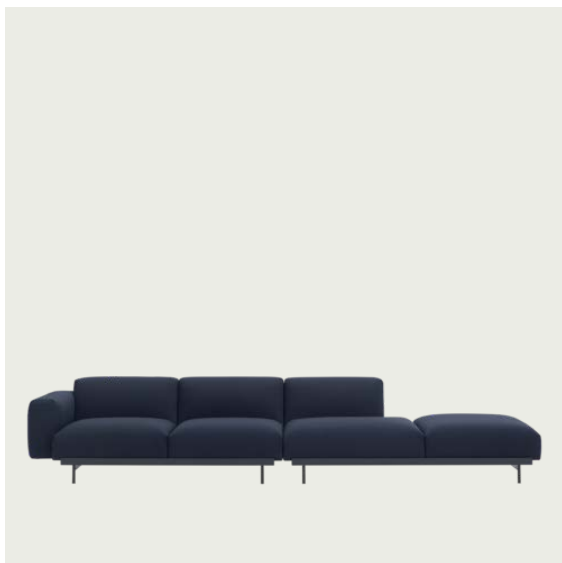

IN SITU MODULAR SOFA / 4-SEATER - CONFIGURATION 3

Shipper Colli	7
Gross Weight (kg)	174.2
Net Weight (kg)	131.15
Warranty Period	10 years

Item No.	Color	Contract Price	Lead Time
Ready-To-Ship			
41918	Frame and Module - Clay 12/Black	SEK 56,325,70	-
99829	Frame and Module - Ecriture 240/Black	SEK 56,325,70	-
Extras			
83061	Leather care set for Refine Leather	SEK 172,00	-