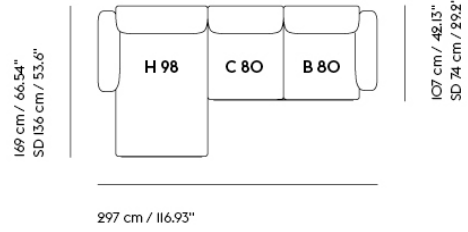

**IN SITU MODULAR SOFA / 3-SEATER -
CONFIGURATION 7**

Shipper Colli 6
Gross Weight (kg) 171.9
Net Weight (kg) 133.22
Warranty Period 10 years

Item No.	Color	Contract Price	Lead Time
Ready-To-Ship			
41913	Frame and Module - Clay I2/Black	SEK 55,465,70	-
99824	Frame and Module - Ecriture 240/Black	SEK 55,465,70	-
Extras			
83061	Leather care set for Refine Leather	SEK 172,00	-