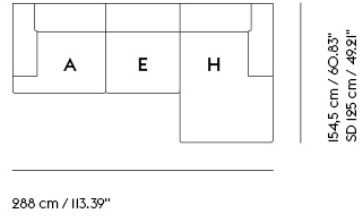

CONNECT SOFT MODULAR SOFA / 3-SEATER - CONFIGURATION 2

Shipper Colli 3
Gross Weight (kg) 159.2
Net Weight (kg) 122.8
Warranty Period 10 years

Item No.	Color	Contract Price	Lead Time
Made-To-Order			
96020	Re-wool 128	SEK 53,315,70	6 weeks
96021	Clay 12	SEK 58,475,70	6 weeks
Extras			
83061	Leather care set for Refine Leather	SEK 172,00	-