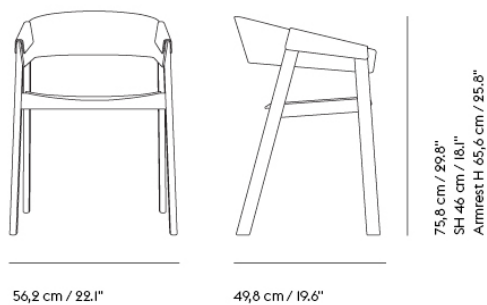

Shipper Colli	1
Gross Weight (kg)	6.9
Net Weight (kg)	5
Base color options	Black, Dark Beige, Green, Oak or Stained Dark Brown
Warranty Period	10 years

Item No.	Color	Contract Price	Lead Time
Ready-To-Ship			
15161	Black	SEK 4.295,70	-
15167	Dark Beige	SEK 4.295,70	-
15163	Green	SEK 4.295,70	-
15160	Oak	SEK 4.295,70	-
15164	Stained Dark Brown	SEK 4.295,70	-
Made-To-Order			
15171	Remix - All Colors	SEK 5.155,70	7 weeks
15080	Canvas - All Colors	SEK 5.460,10	7 weeks
15079	Clara - All Colors	SEK 5.460,10	7 weeks
70351	Colline - All Colors	SEK 5.460,10	7 weeks
17808	Fiord - All Colors	SEK 5.460,10	7 weeks
70353	Re-wool - All Colors	SEK 5.460,10	7 weeks
70350	Sabi - All Colors	SEK 5.460,10	7 weeks
15066	Steelcut - All Colors	SEK 5.460,10	7 weeks
15067	Steelcut Trio - All Colors	SEK 5.460,10	7 weeks
15068	Hallingdal - All Colors	SEK 5.671,70	7 weeks
13476	Beck - All Colors	SEK 5.804,10	9 weeks
69132	Clay - All Colors	SEK 5.804,10	7 weeks
15069	Divina - All Colors	SEK 5.804,10	7 weeks
15070	Divina MD - All Colors	SEK 5.804,10	7 weeks
15078	Divina Melange - All Colors	SEK 5.804,10	7 weeks