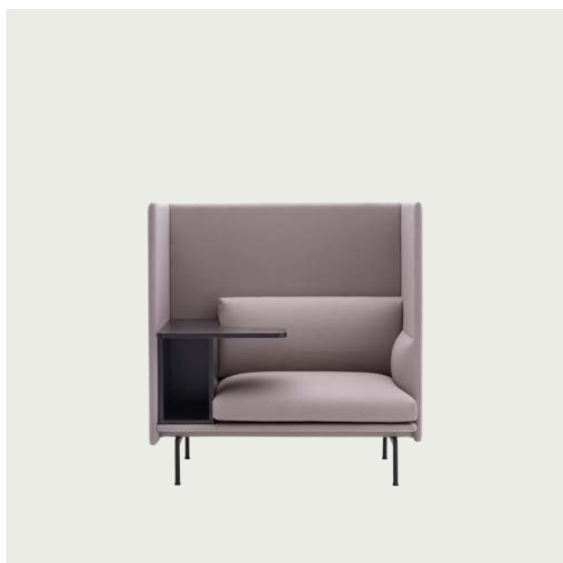

OUTLINE HIGHBACK WORK 100 / LEFT - BLACK BASE

Shipper Colli	1
Gross Weight (kg)	83
Net Weight (kg)	74
Please note	That this product features a table on the left-hand side when facing the product from the front.
Warranty Period	5 years

Item No.	Color	Contract Price	Lead Time
Made-To-Order			
28615	Remix - All Colors	SEK 38.265,70	6 weeks
28619	Canvas - All Colors	SEK 42.135,70	6 weeks
28617	Clara - All Colors	SEK 42.135,70	6 weeks
91346	Colline - All Colors	SEK 42.135,70	6 weeks
28603	Fiord - All Colors	SEK 42.135,70	6 weeks
28609	Steelcut - All Colors	SEK 42.135,70	6 weeks
28607	Steelcut Trio - All Colors	SEK 42.135,70	6 weeks
28611	Hallingdal - All Colors	SEK 45.145,70	6 weeks
28641	Balder - All Colors	SEK 46.435,70	6 weeks
85692	Beck - All Colors	SEK 46.435,70	8 weeks
68355	Clay - All Colors	SEK 46.435,70	6 weeks
28621	Divina - All Colors	SEK 46.435,70	6 weeks
28623	Divina MD - All Colors	SEK 46.435,70	6 weeks
28625	Divina Melange - All Colors	SEK 46.435,70	6 weeks
76208	Ecriture - All Colors	SEK 46.435,70	6 weeks
97524	Hearth - All Colors	SEK 46.435,70	8 weeks
91477	Planum - All Colors	SEK 46.435,70	6 weeks
28643	Twill Weave - All Colors	SEK 46.435,70	6 weeks
28639	Vidar - All Colors	SEK 46.435,70	6 weeks

Extras

83061	Leather care set for Refine Leather	SEK 172,00	-