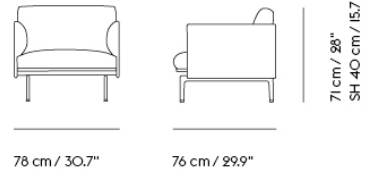

Shipper Colli 1
Gross Weight (kg) 29
Net Weight (kg) 24
Warranty Period 10 years

Item No.	Color	Contract Price	Lead Time
Made-To-Order			
26808	Remix - All Colors	SEK 16.765,70	6 weeks
26810	Canvas - All Colors	SEK 19.775,70	6 weeks
26809	Clara - All Colors	SEK 19.775,70	6 weeks
91322	Colline - All Colors	SEK 19.775,70	6 weeks
26802	Fiord - All Colors	SEK 19.775,70	6 weeks
26805	Steelcut - All Colors	SEK 19.775,70	6 weeks
26804	Steelcut Trio - All Colors	SEK 19.775,70	6 weeks
26806	Hallingdal - All Colors	SEK 22.355,70	6 weeks
26821	Balder - All Colors	SEK 22.785,70	6 weeks
91155	Beck - All Colors	SEK 22.785,70	8 weeks
68369	Clay - All Colors	SEK 22.785,70	6 weeks
26811	Divina - All Colors	SEK 22.785,70	6 weeks
26812	Divina MD - All Colors	SEK 22.785,70	6 weeks
26813	Divina Melange - All Colors	SEK 22.785,70	6 weeks
76184	Ecriture - All Colors	SEK 22.785,70	6 weeks
97500	Hearth - All Colors	SEK 22.785,70	8 weeks
91453	Planum - All Colors	SEK 22.785,70	6 weeks
26822	Twill Weave - All Colors	SEK 22.785,70	6 weeks
26820	Vidar - All Colors	SEK 22.785,70	6 weeks
Extras			
83061	Leather care set for Refine Leather	SEK 172,00	-