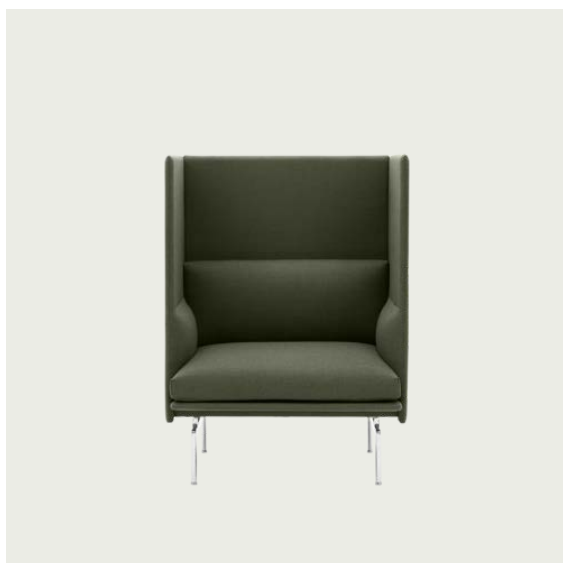

OUTLINE HIGHBACK SOFA 100 / 1-SEATER - POLISHED ALUMINUM BASE - SH: 45 CM / 17.7"

Shipper Colli	1
Gross Weight (kg)	63
Net Weight (kg)	54
Additional Information	Please note that the highback height for this product is 100 cm / 39.4"
Warranty Period	10 years

Item No.	Color	Contract Price	Lead Time
Made-To-Order			
73745	Remix - All Colors	SEK 27,945,70	6 weeks
73747	Canvas - All Colors	SEK 31,815,70	6 weeks
73746	Clara - All Colors	SEK 31,815,70	6 weeks
91434	Colline - All Colors	SEK 31,815,70	6 weeks
73739	Fiord - All Colors	SEK 31,815,70	6 weeks
73742	Steelcut - All Colors	SEK 31,815,70	6 weeks
73741	Steelcut Trio - All Colors	SEK 31,815,70	6 weeks
73743	Hallingdal - All Colors	SEK 34,395,70	6 weeks
73758	Balder - All Colors	SEK 36,115,70	6 weeks
85778	Beck - All Colors	SEK 36,115,70	8 weeks
68348	Clay - All Colors	SEK 36,115,70	6 weeks
73748	Divina - All Colors	SEK 36,115,70	6 weeks
73749	Divina MD - All Colors	SEK 36,115,70	6 weeks
73750	Divina Melange - All Colors	SEK 36,115,70	6 weeks
76296	Ecriture - All Colors	SEK 36,115,70	6 weeks
97608	Hearth - All Colors	SEK 36,115,70	8 weeks
91565	Planum - All Colors	SEK 36,115,70	6 weeks
73759	Twill Weave - All Colors	SEK 36,115,70	6 weeks
73757	Vidar - All Colors	SEK 36,115,70	6 weeks

Extras

83061	Leather care set for Refine Leather	SEK 172,00	-