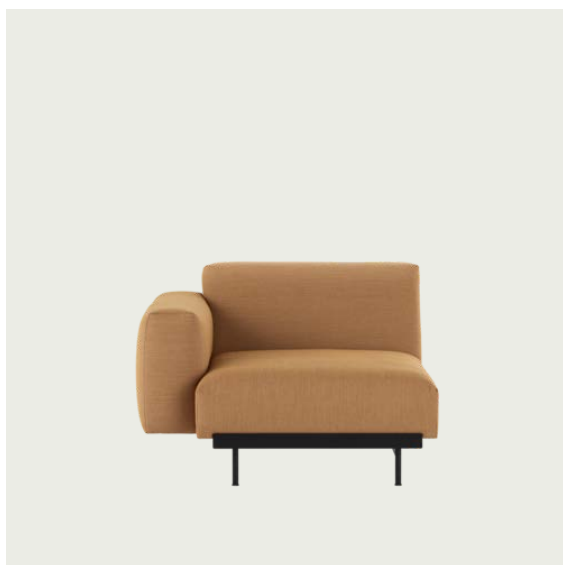

IN SITU MODULAR SOFA / LEFT ARMREST MODULE (A80)

Shipper Colli	1
Gross Weight (kg)	42.7
Net Weight (kg)	31.25
Please note	This product features an armrest on the left-hand side when facing the product from the front.
Please note	This variant is a Seating Module only and does not include a Frame Section.
Warranty Period	10 years

Item No.	Color	Contract Price	Lead Time
Ready-To-Ship			
41120-12	Clay 12	SEK 16.335,70	-
98862-240	Ecriture 240	SEK 16.335,70	-
Made-To-Order			
99033	Remix - All Colors	SEK 14.185,70	6 weeks
95550	Colline - All Colors	SEK 15.045,70	6 weeks
41138	Fiord - All Colors	SEK 15.045,70	6 weeks
95500	Re-wool - All Colors	SEK 15.045,70	6 weeks
98800	Sabi - All Colors	SEK 15.045,70	6 weeks
41147	Hallingdal - All Colors	SEK 15.905,70	6 weeks
99296	Beck - All Colors	SEK 16.335,70	8 weeks
41120	Clay - All Colors	SEK 16.335,70	6 weeks
41156	Divina - All Colors	SEK 16.335,70	6 weeks
41165	Divina MD - All Colors	SEK 16.335,70	6 weeks
41174	Divina Melange - All Colors	SEK 16.335,70	6 weeks
98862	Ecriture - All Colors	SEK 16.335,70	6 weeks
99230	Hearth - All Colors	SEK 16.335,70	8 weeks
76403	Planum - All Colors	SEK 16.335,70	6 weeks
95600	Twill Weave - All Colors	SEK 16.335,70	6 weeks
41183	Vidar - All Colors	SEK 16.335,70	6 weeks