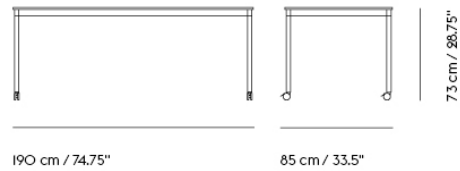

BASE TABLE / WITH CASTORS / 190 X 85 CM / 74.8 X 33.5"

Shipper Colli	2
Gross Weight (kg)	33.9
Net Weight (kg)	28.09
Base color options	Black or White
Warranty Period	10 years

Item No.	Color	Contract Price	Lead Time
Made-To-Order			
64448	Black Laminate/Plywood/Black	SEK 12.895,70	6 weeks
64568	Black Laminate/Plywood/White	SEK 12.895,70	6 weeks
64523	White Laminate/Plywood/Black	SEK 12.895,70	6 weeks
64643	White Laminate/Plywood/White	SEK 12.895,70	6 weeks
64478	Black Nanolaminat/Plywood/Black	SEK 18.055,70	6 weeks
64598	Black Nanolaminat/Plywood/White	SEK 18.055,70	6 weeks
64538	White Nanolaminat/Plywood/Black	SEK 18.055,70	6 weeks
64658	White Nanolaminat/Plywood/White	SEK 18.055,70	6 weeks
64493	Lacquered Oak Veneer/Plywood/Black	SEK 17.625,70	6 weeks
64613	Lacquered Oak Veneer/Plywood/White	SEK 17.625,70	6 weeks
64460	Black Linoleum/Plywood/Black	SEK 14.615,70	6 weeks
64592	Black Linoleum/Plywood/White	SEK 14.615,70	6 weeks