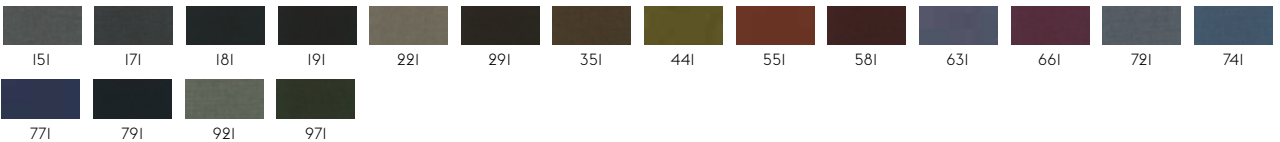

SABI BY KVADRAT

Designer: Louise Sigvardt
Composition: 65% New Wool, Worsted, 23% Recycled Wool, 12% Nylon
Durability: 80,000 Martindale / Lightfastness 5-7
Sustainability: Greenguard Gold, HPD, EPD

121