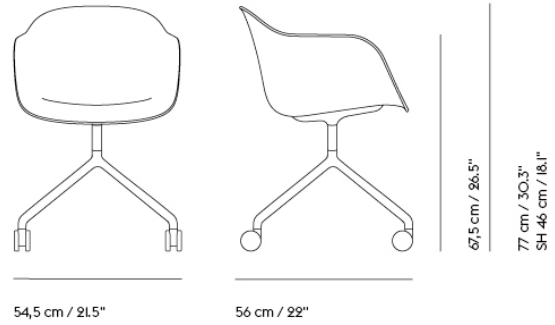

FIBER ARMCHAIR / SWIVEL BASE W. CASTORS

| | |
|---------------------------|--|
| Shipper Colli | 1 |
| Gross Weight (kg) | 10,3 |
| Net Weight (kg) | 9,8 |
| Base color options | Anthracite Black, Dusty Green, Grey or Polished Aluminum with black castors. White with white castors. |
| Warranty Period | 10 years |