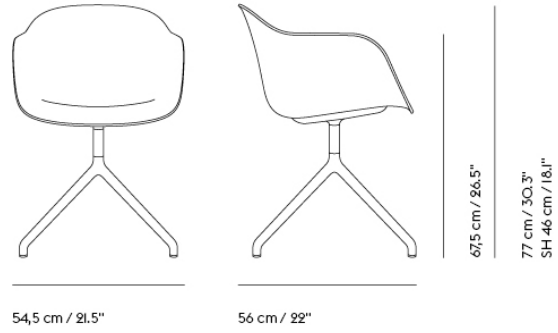

Shipper Colli	1
Gross Weight (kg)	10,3
Net Weight (kg)	9,8
Base color options	Anthracite Black, White, Grey, Dusty Green or Polished Aluminum.
Warranty Period	10 years

Item No.	Color	Contract Price	Lead Time
Made-To-Order			
58976	Black/Anthracite Black (Recycled Plastic)	SEK 3.693,70	3 weeks
58978	Dusty Green/Dusty Green (Recycled Plastic)	SEK 3.693,70	3 weeks
58977	Grey/Grey (Recycled Plastic)	SEK 3.693,70	3 weeks
58980	Natural White/White (Recycled Plastic)	SEK 3.693,70	3 weeks
58979	Ochre/Anthracite Black (Recycled Plastic)	SEK 3.693,70	3 weeks
23445	Remix - All Colors	SEK 6.015,70	4 weeks
23453	Canvas - All Colors	SEK 6.836,10	4 weeks
23452	Clara - All Colors	SEK 6.836,10	4 weeks
59555	Fiord - All Colors	SEK 6.836,10	4 weeks
55020	Hero - All Colors	SEK 6.836,10	4 weeks
19668	Re-wool - All Colors	SEK 6.836,10	4 weeks
19556	Sabi - All Colors	SEK 6.836,10	4 weeks
23446	Steelcut - All Colors	SEK 6.836,10	4 weeks
23447	Steelcut Trio - All Colors	SEK 6.836,10	4 weeks
23448	Hallingdal - All Colors	SEK 7.524,10	4 weeks
55137	Balder - All Colors	SEK 7.649,70	4 weeks
13677	Beck - All Colors	SEK 7.649,70	6 weeks
58010	Clay - All Colors	SEK 7.649,70	4 weeks
23449	Divina - All Colors	SEK 7.649,70	4 weeks
23454	Divina MD - All Colors	SEK 7.649,70	4 weeks
23455	Divina Melange - All Colors	SEK 7.649,70	4 weeks
59339	Ecriture - All Colors	SEK 7.649,70	4 weeks