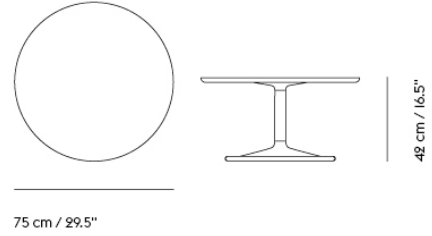

SOFT COFFEE TABLE / Ø 75 H: 42 CM / Ø 27.6 H: 16.5"

Shipper Colli 3
Gross Weight (kg) 20.923
Net Weight (kg) 16.517
Warranty period 10 years

Item No.	Color	Contract Price	Lead Time
Ready-To-Ship			
10761	Beige Green Laminate/Beige Green	SEK 7.735,70	-
10759	Black Nanolaminate/Black	SEK 8.212,10	-
10760	Grey Linoleum/Grey	SEK 7.735,70	-
10763	Dark Oiled Oak/Black	SEK 8.556,10	-
10762	Solid Oak/Grey	SEK 8.556,10	-