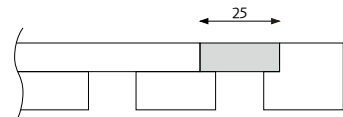

Skarvremsa