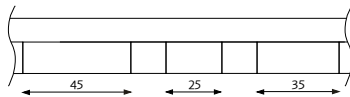

## Ribbpaneler

<b>2400 x 600 mm</b>	<b>Art.nr</b>	<b>1-39 paneler</b>	<b>40-199 paneler</b>	<b>200 + paneler</b>
Classic Oak Barcode, RS black	WR24000070G	1 894:-	1 768:-	1 642:-
Classic Oak Barcode, RS grey	WR24000071G	1 894:-	1 768:-	1 642:-
Classic Ash Barcode, RS black	WR24000072G	1 894:-	1 768:-	1 642:-
Classic Ash Barcode, RS grey	WR24000073G	1 894:-	1 768:-	1 642:-
Rustic Natural Oak Barcode, RS black	WR24000074G	1 894:-	1 768:-	1 642:-
Walnut Barcode, RS black	WR24000077G	2 174:-	2 028:-	1 884:-
Rustic Grey Oak Barcode, RS black	WR24000075G	2 540:-	2 394:-	2 256:-
Rustic Antique Oak Barcode, RS black	WR24000076G	2 540:-	2 394:-	2 256:-
Black Diamond Ash Barcode, RS black	WR24000078G	2 540:-	2 394:-	2 256:-
Rustic Smoked Oak Barcode, RS black	WR24000079G	2 540:-	2 394:-	2 256:-