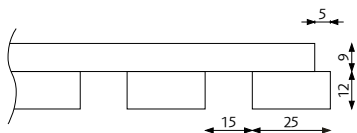

## Ribbpaneler

2400 x 600 mm	Art.nr	1-39 paneler	40-199 paneler	200 + paneler
Classic Oak, RS black	WR24000010G	1 628:-	1 538:-	1 448:-
Classic Oak, RS grey	WR24000015G	1 628:-	1 538:-	1 448:-
Rustic Natural Oak, RS black	WR24000011G	1 628:-	1 538:-	1 448:-
Classic Ash, RS black	WR24000021G	1 628:-	1 538:-	1 448:-
Classic Ash, RS grey	WR24000022G	1 628:-	1 538:-	1 448:-
Walnut, RS black	WR24000020G	1 862:-	1 754:-	1 644:-
Rustic Smoked Oak, RS black	WR24000014G	2 214:-	2 084:-	1 952:-
Rustic Antique Oak, RS black	WR24000012G	2 214:-	2 084:-	1 952:-
Rustic Grey Oak, RS black	WR24000013G	2 214:-	2 084:-	1 952:-
Black Diamond Ash, RS black	WR24000023G	2 214:-	2 084:-	1 952:-