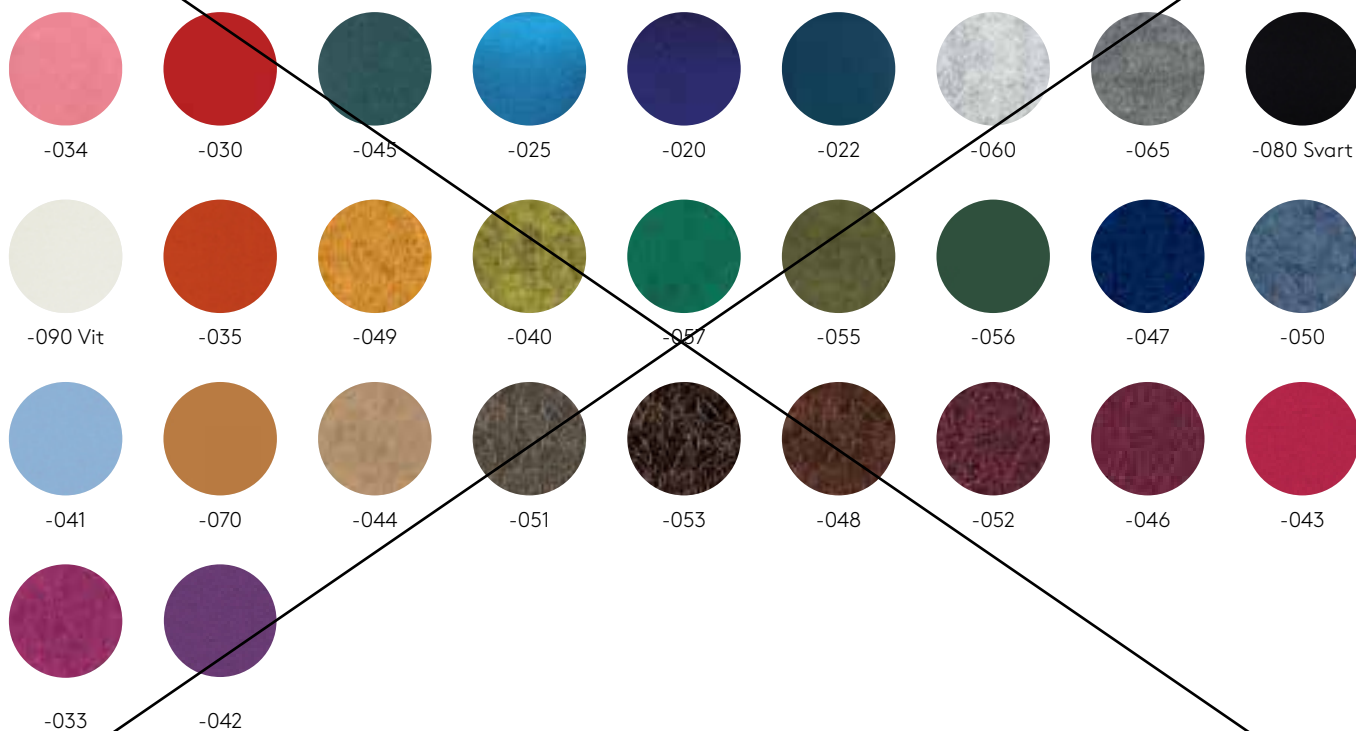

Textil

Air Felt