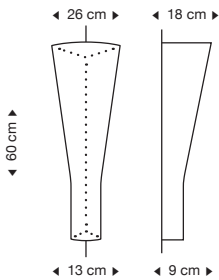

Secto 4236
Corner lamp

birch
white
black

walnut

incl. light source

SEK 5090

SEK 5620

Standard cable length: 240 cm

Also available with direct wall mounting.