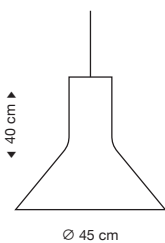

Standard cable length: 150 cm  
With a longer cable at extra cost.

**Magnum 4202**  
Pendant lamp

birch  
white  
black

walnut

incl. light source

SEK 16850

SEK 18130

Standard cable length: 200 cm  
With a longer cable at extra cost.