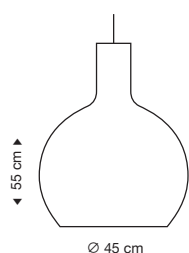

incl. light source

SEK 4930

SEK 5460

Standard cable length: 240 cm

Also available with direct wall mounting.

**Secto 4236**  
Corner lamp

birch  
white  
black

walnut

incl. light source

SEK 5090

SEK 5620

Standard cable length: 240 cm

Also available with direct wall mounting.

**Secto Small 4237**  
Corner lamp

birch  
white  
black

walnut

incl. light source

SEK 5090

SEK 5620

Standard cable length: 240 cm

Also available with direct wall mounting.

**Octo 4240**  
Pendant lamp

birch  
white  
black

walnut

incl. light source

SEK 10070

SEK 10600

Standard cable length: 150 cm

With a longer cable at extra cost.

**Octo Small 4241**  
Pendant lamp

birch  
white  
black

walnut