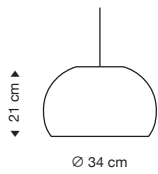

Atto 5000
Pendant lamp

birch
white
black

walnut

incl. light source

SEK 9330

SEK 9860

Standard cable length: 180 cm

With a longer cable at extra cost.