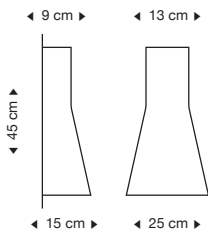

Secto Small 4231
Wall lamp

birch
white
black

walnut

incl. light source

SEK 4930

SEK 5460

Standard cable length: 240 cm

Also available with direct wall mounting.