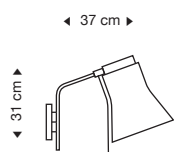

incl. light source

Standard cable length: 175 cm

With a longer cable at extra cost.

SEK 6410

SEK 6780

**Petite 4610**  
Floor lamp

birch  
white  
black

walnut

incl. light source

Standard cable length: 240 cm

SEK 9700

SEK 10070

**Petite 4620**  
Table lamp

birch  
white  
black

walnut

incl. light source

Standard cable length: 200 cm

SEK 9330

SEK 9810

**Petite 4630**  
Wall lamp

birch  
white  
black

walnut

incl. light source

Standard cable length: 220 cm