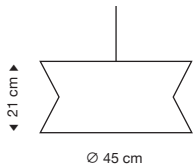

Kontro 6000
Pendant lamp

birch
white
black

walnut

incl. light source

SEK 9540

SEK 10070

Standard cable length: 150 cm

With a longer cable at extra cost.