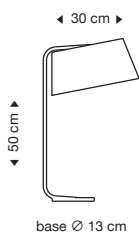

SEK 9540

SEK 10070

Standard cable length: 150 cm

With a longer cable at extra cost.

**Owalo 7000**  
Pendant lamp

birch  
white  
black

walnut

incl. light source

SEK 14310

SEK 14790

Standard cable length: 200 cm

With a longer cable at extra cost.

**Owalo 7010**  
Floor lamp

birch  
white  
black

walnut

incl. light source

SEK 11550

SEK 11770

Standard cable length: 310 cm

**Owalo 7020**  
Table lamp

birch  
white  
black

walnut

incl. light source

SEK 9750

Standard cable length: 190 cm

Also available with direct wall mounting.

 <p>◀ 25-35 cm ▶ Ø 50 cm</p>	<p><b>Aspiro 8000</b> Pendant lamp</p>	<p>birch</p>	<p>SEK 8480</p>	<p>incl. light source Standard cable length: 200 cm with black or red cable With a longer cable at extra cost.</p>
 <p>◀ 33 cm ▶ ◀ 38 cm ▶ Ø 11 cm</p>	<p><b>Teelo 8020</b> Table lamp</p>	<p>birch</p>	<p>walnut</p>	<p>incl. light source Standard cable length: 220 cm</p>
 <p>◀ 52 cm ▶ ◀ 52 cm ▶ height 15 cm</p>	<p><b>Kuulto 9100</b> Ceiling lamp</p>	<p>birch white black</p>	<p>walnut</p>	<p>incl. light source</p>
 <p>◀ 40 cm ▶ ◀ 40 cm ▶ height 11 cm</p>	<p><b>Kuulto Small 9101</b> Ceiling lamp</p>	<p>birch white black</p>	<p>walnut</p>	<p>incl. light source</p>
 <p>◀ 130-230 cm ▶ ◀ 41 cm ▶</p>	<p><b>Varsi 1000</b> Suspension arm</p>	<p>white black</p>	<p>SEK 7580</p>	<p>Ordered together with a pendant. Pendant not included in the price. Standard cable length: 800 cm</p>