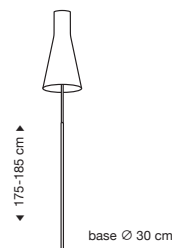

Standard cable length: 150 cm  
With a longer cable at extra cost.

**Magnum 4202**  
Pendant lamp

birch  
white  
black

walnut

incl. light source

SEK 16850

SEK 18130

Standard cable length: 200 cm  
With a longer cable at extra cost.

**Puncto 4203**  
Pendant lamp

birch  
white  
black

walnut

incl. light source

SEK 6680

SEK 7210

Standard cable length: 150 cm  
With a longer cable at extra cost.

**Secto 4210**  
Floor lamp

birch  
white  
black

walnut

incl. light source

SEK 10920

SEK 11340

Standard cable length: 230 cm

**Secto 4220**  
Table lamp

birch  
white  
black