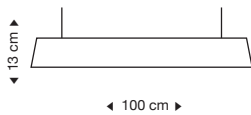

Owalo 7000
Pendant lamp

birch
white
black

walnut

incl. light source

SEK 14310

SEK 14790

Standard cable length: 200 cm

With a longer cable at extra cost.