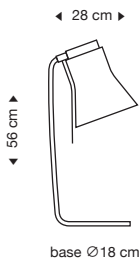

incl. light source

Standard cable length: 150 cm

With a longer cable at extra cost.

SEK 8320

SEK 8850

**Petite 4600**  
Pendant lamp

birch  
white  
black

walnut

incl. light source

Standard cable length: 175 cm

With a longer cable at extra cost.

SEK 6410

SEK 6780

**Petite 4610**  
Floor lamp

birch  
white  
black

walnut

incl. light source

Standard cable length: 240 cm

SEK 9700

SEK 10070

**Petite 4620**  
Table lamp

birch  
white  
black

walnut

incl. light source