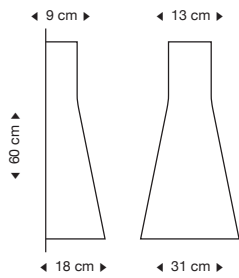

Secto 4230
Wall lamp

birch
white
black

walnut

incl. light source

SEK 4930

SEK 5460

Standard cable length: 240 cm

Also available with direct wall mounting.