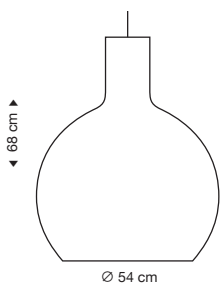

incl. light source

SEK 4930

SEK 5460

Standard cable length: 240 cm

Also available with direct wall mounting.

**Secto 4236**  
Corner lamp

birch  
white  
black

walnut

incl. light source

SEK 5090

SEK 5620

Standard cable length: 240 cm

Also available with direct wall mounting.

**Secto Small 4237**  
Corner lamp

birch  
white  
black

walnut

incl. light source

SEK 5090

SEK 5620

Standard cable length: 240 cm

Also available with direct wall mounting.

**Octo 4240**  
Pendant lamp

birch  
white  
black

walnut