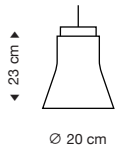

Petite 4600
Pendant lamp

birch
white
black

walnut

incl. light source

Standard cable length: 175 cm

With a longer cable at extra cost.

SEK 6410

SEK 6780