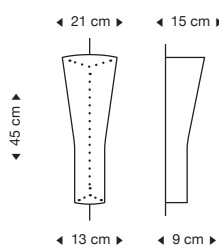

incl. light source

SEK 4930

SEK 5460

Standard cable length: 240 cm

Also available with direct wall mounting.

**Secto Small 4231**  
Wall lamp

birch  
white  
black

walnut

incl. light source

SEK 4930

SEK 5460

Standard cable length: 240 cm

Also available with direct wall mounting.

**Secto 4236**  
Corner lamp

birch  
white  
black

walnut

incl. light source

SEK 5090

SEK 5620

Standard cable length: 240 cm

Also available with direct wall mounting.

**Secto Small 4237**  
Corner lamp

birch  
white  
black

walnut