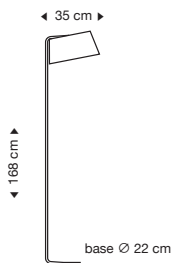

SEK 9540

SEK 10070

Standard cable length: 150 cm

With a longer cable at extra cost.

**Owalo 7000**  
Pendant lamp

birch  
white  
black

walnut

incl. light source

SEK 14310

SEK 14790

Standard cable length: 200 cm

With a longer cable at extra cost.

**Owalo 7010**  
Floor lamp

birch  
white  
black

walnut

incl. light source