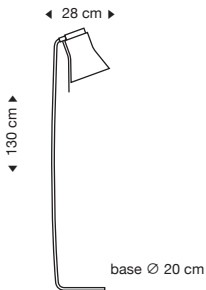

incl. light source

Standard cable length: 150 cm

With a longer cable at extra cost.

SEK 8320

SEK 8850

**Petite 4600**  
Pendant lamp

birch  
white  
black

walnut

incl. light source

Standard cable length: 175 cm

With a longer cable at extra cost.

SEK 6410

SEK 6780

**Petite 4610**  
Floor lamp

birch  
white  
black

walnut