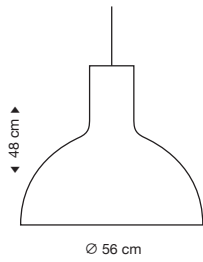

Victo 4250
Pendant lamp

birch
white
black

walnut

incl. light source

Standard cable length: 150 cm

With a longer cable at extra cost.

SEK 9650

SEK 10180