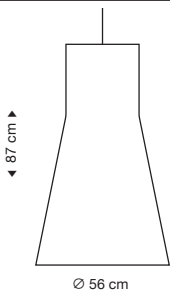

SEK 7160

Standard cable length: 150 cm  
With a longer cable at extra cost.

**Secto Small 4201**  
Pendant lamp

birch  
white  
black

walnut

incl. light source

SEK 6150

SEK 6680

Standard cable length: 150 cm  
With a longer cable at extra cost.

**Magnum 4202**  
Pendant lamp

birch  
white  
black

walnut

incl. light source

SEK 16850

SEK 18130

Standard cable length: 200 cm  
With a longer cable at extra cost.