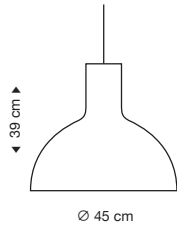

Victo Small 4251
Pendant lamp

birch
white
black

walnut

incl. light source

Standard cable length: 150 cm

With a longer cable at extra cost.

SEK 8320

SEK 8850