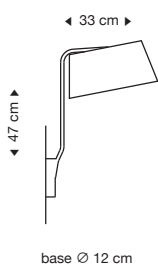

Owalo 7030
Wall lamp

birch
white
black

walnut

incl. light source

SEK 11080

SEK 11180

Standard cable length: 190 cm

Also available with direct wall mounting.