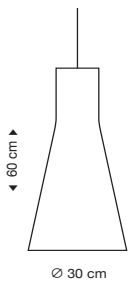

Secto 4200
Pendant lamp

birch
white
black

walnut

incl. light source

SEK 6630

SEK 7160

Standard cable length: 150 cm
With a longer cable at extra cost.