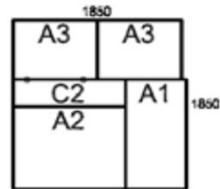

Option 1

Klädd i standardtyg (Step alt. Tone)

På sockel alt. ben

2400x2400mm. 60093:-

Option 2

Klädd i standardtyg (Step alt. Tone)

På sockel alt. ben

1850x1850mm. 38228:-

TABLE SIZES

1200-1600 x 450 /H = 720 mm

1200-1800 x 500-700 /H = 720 mm

BASE + TOP	EPOXY COATED	CHROMED	EPOXY COATI CHROMED		Front plate	Front plate
	1400x450mm	1400x450mm	1400x600	1400x600	1400x550mm	1400x350mm.
A1 = birch natural	6532:-	7079:-	7849:-	8396:-	2635:-	
A2 = birch std stained	6822:-	7369:-	8217:-	8765:-	2914:-	
A3 = birch RAL std stained	6911:-	7458:-	8340:-	8887:-	2914:-	
B1 = ash, maple, oak natural	6855:-	7402:-	8262:-	8809:-	3059:-	
B2 = ash, maple, oak std stained	7135:-	7681:-	8642:-	9188:-	3350:-	
B3 = ash RAL std stained	7213:-	7759:-	8754:-	9301:-	3350:-	
B4 = bleached oak	7816:-	8362:-	9557:-	10105:-	3606:-	
C = walnut natural	7113:-	7659:-	8609:-	9155:-	3317:-	
D = wenge natural	7302:-	7849:-	8865:-	9412:-	3428:-	
F = standard laminate	6521:-	7068:-	7827:-	8374:-	3138:-	
G = std nano laminate	7861:-	8407:-	9613:-	10161:-	3785:-	
J = std laminate MFC, zero	4355:-					1351:-