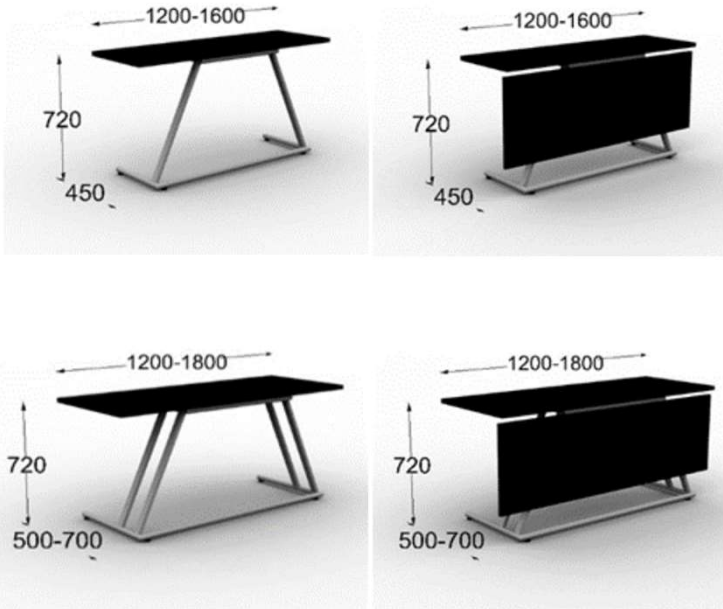

TABLE SIZES

1200-1600 x 450 /H = 720 mm

1200-1800 x 500-700 /H = 720 mm

BASE + TOP	EPOXY COATED	CHROMED	EPOXY COATI CHROMED		Front plate	Front plate
	1400x450mm	1400x450mm	1400x600	1400x600	1400x550mm	1400x350mm.
A1 = birch natural	6532:-	7079:-	7849:-	8396:-	2635:-	
A2 = birch std stained	6822:-	7369:-	8217:-	8765:-	2914:-	
A3 = birch RAL std stained	6911:-	7458:-	8340:-	8887:-	2914:-	
B1 = ash, maple, oak natural	6855:-	7402:-	8262:-	8809:-	3059:-	
B2 = ash, maple, oak std stained	7135:-	7681:-	8642:-	9188:-	3350:-	
B3 = ash RAL std stained	7213:-	7759:-	8754:-	9301:-	3350:-	
B4 = bleached oak	7816:-	8362:-	9557:-	10105:-	3606:-	
C = walnut natural	7113:-	7659:-	8609:-	9155:-	3317:-	
D = wenge natural	7302:-	7849:-	8865:-	9412:-	3428:-	
F = standard laminate	6521:-	7068:-	7827:-	8374:-	3138:-	
G = std nano laminate	7861:-	8407:-	9613:-	10161:-	3785:-	
J = std laminate MFC, zero	4355:-					1351:-