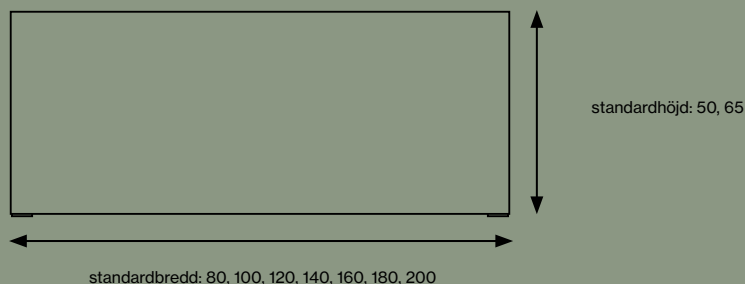

# TABLE SCREEN BASIC 30 ROUNDED

**KURAGE**