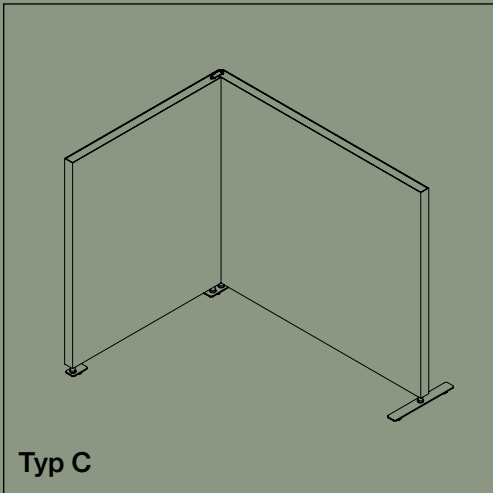

FLOOR SCREEN BOOTH 50 SQUARE

Kombinationsmöjligheter