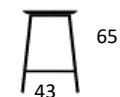

Varenr.

Stelfarve
Gr. 1

Stelfarve
Gr. 2