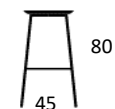

Varenr.

Stelfarve
Gr. 1

Stelfarve
Gr. 2