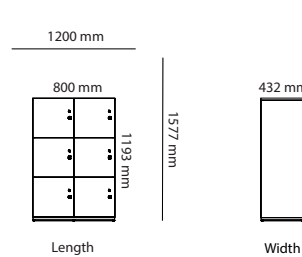

Personal locker