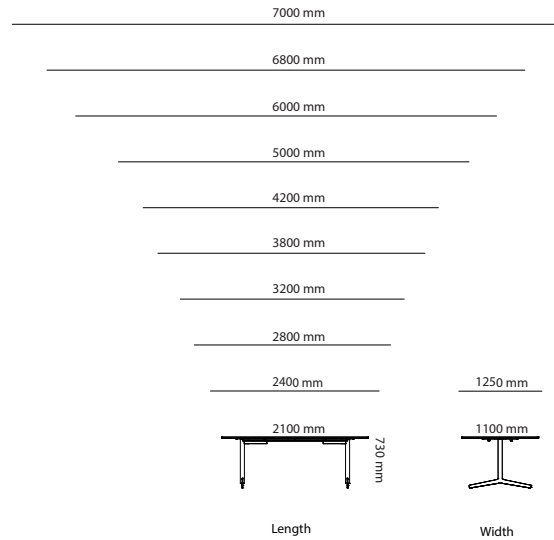

FEATHER CONFERENCE

Rectangle