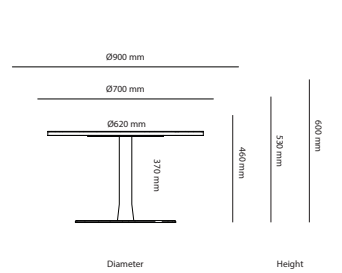

Radius

SURFACE LAYER/COLOUR

Desktop	HPL	Laminate	Veneer	Stained Veneer
Beige	White	White	Birch	White Ash
Light grey	Light grey	Light grey	Oak	Black
Black	Dark grey	Dark grey		
	Black			

All other materials and colors are offered separately

Prices are subject to change without notice. While we strive for accuracy, mistakes happen. In the event of an incorrect price on a quote or order, you will be notified by email or phone, and given the option to accept the corrected price or cancel the order.