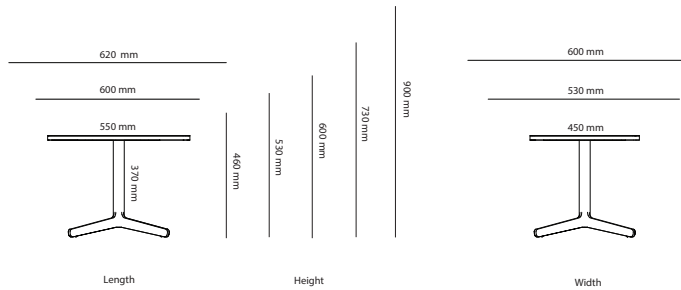

With round corners