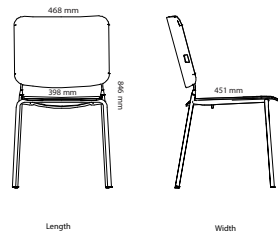

FEATHER CHAIR

Feather chair