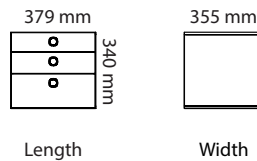

Drawer cassette