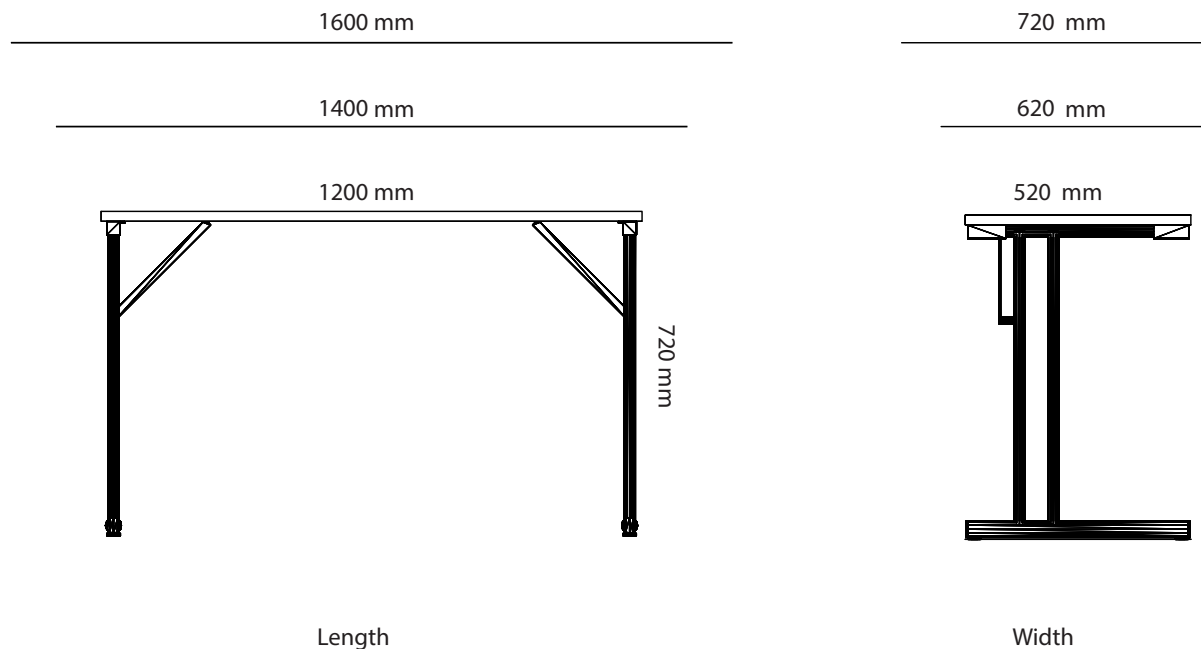

ALLROUND TABLE

SURFACE LAYER/COLOUR

Desktop	Laminate	Veneer
Beige	White	Birch
Light grey	Light grey	
Black	Dark grey	

All other materials and colors are offered separately