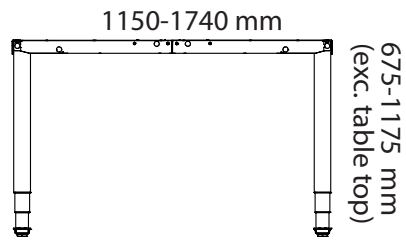

2-legs electric stand

690 mm Long foot

610 mm Std. foot