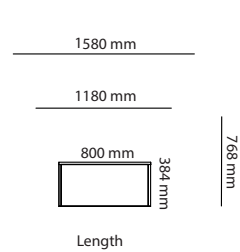

## OPTIONS

<b>Cable Management</b>	<b>Price</b>
Cutout for Powerbox, Bi-Box Small	431 kr
Cable cover	979 kr
<b>Legs</b>	
1060 mm	1 044 kr
1060 mm (Ø)	761 kr

Open storage

Swing door

Sliding door

With rollfront