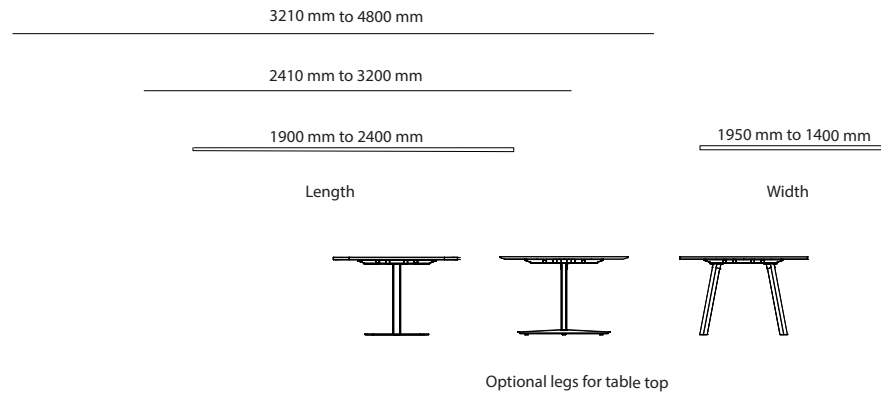

CHOICE CONFERENCE

Rectangular

Corner radius 150 mm

SURFACE LAYER/COLOUR

Desktop	HPL	Veneer (width < 1101 mm)	Stained Veneer (width < 1101 mm)
Beige	White	Birch	White Ash
Light grey	Light grey	Oak	Black
Black	Dark grey		
	Black		
	All other materials and colors are offered separately