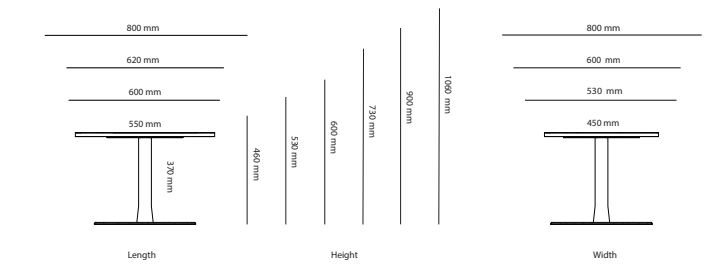

Radius

SURFACE LAYER/COLOUR

Desktop	HPL	Laminate	Veneer	Stained Veneer
Beige	White	White	Birch	White Ash
Light grey	Light grey	Light grey	Oak	Black
Black	Dark grey	Dark grey		
	Black			

All other materials and colors are offered separately

Prices are subject to change without notice. While we strive for accuracy, mistakes happen. In the event of an incorrect price on a quote or order, you will be notified by email or phone, and given the option to accept the corrected price or cancel the order.