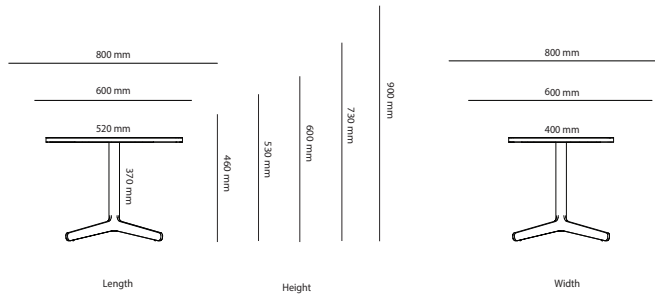

FEATHER TABLE

Square/Rectangle