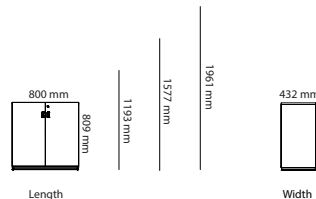

Swing door

SURFACE LAYER/COLOUR

Lacquer	Laminate	Veneer	Stained Veneer
White S 0500-N	White	Birch	White Ash
Black S 9000-N	Light grey	Oak	
	Dark grey		
White S 0500-N	White	Birch	White Ash
Light grey S 2500-N	Light grey	Oak	
Dark grey S 7000-N	Dark grey		
Black S 9000-N			
Sandy grey S 2005-Y50R			
Fern green S 7010-G30Y			
Bay leave S 4020-G30Y			
Petroleum S 7020-B10G			

All other materials and colors are offered separately