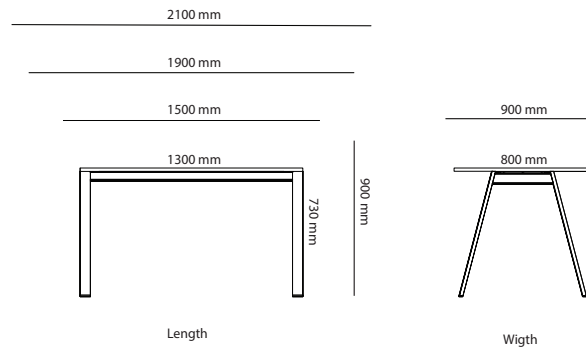

Piece Light

Laminate	Desktop	HPL	Veneer	Stained Veneer
	Beige	White	Birch	White Ash
	Light grey	Light grey	Oak	Black
	Black	Dark grey		
		Black		

All other materials and colors are offered separately