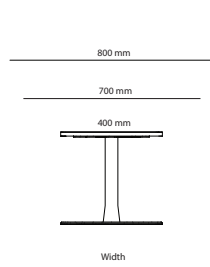

Round

SURFACE LAYER/COLOUR

Desktop	HPL	Laminate	Veneer	Stained Veneer
Beige	White	White	Birch	White Ash
Light grey	Light grey	Light grey	Oak	Black
Black	Dark grey	Dark grey		
	Black			

All other materials and colors are offered separately

Prices are subject to change without notice. While we strive for accuracy, mistakes happen. In the event of an incorrect price on a quote or order, you will be notified by email or phone, and given the option to accept the corrected price or cancel the order.