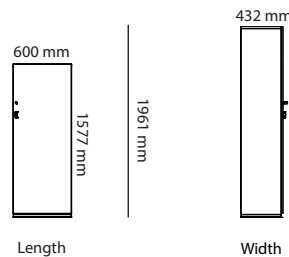

Wardrobe

SURFACE LAYER/COLOUR

Lacquer	Laminate	Veneer	Stained Veneer
White S 0500-N	White	Birch	White Ash
Black S 9000-N	Light grey	Oak	
	Dark grey		
White S 0500-N	White	Birch	White Ash
Light grey S 2500-N	Light grey	Oak	
Dark grey S 7000-N	Dark grey		
Black S 9000-N			
Sandy grey S 2005-Y50R			
Fern green S 7010-G30Y			
Bay leave S 4020-G30Y			
Petroleum S 7020-B10G			

All other materials and colors are offered separately