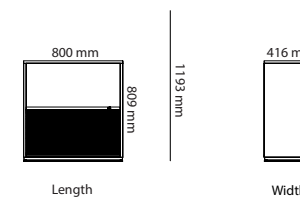

## OPTIONS

<b>Cable Management</b>	<b>Price</b>
Cutout for Powerbox, Bi-Box Small	431 kr
Cable cover	979 kr
<b>Legs</b>	
1060 mm	1 044 kr
1060 mm (Ø)	761 kr

Open storage

Swing door

Sliding door

With rollfront