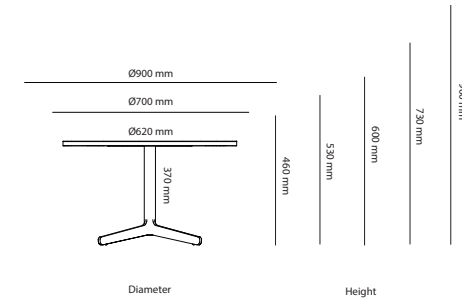

FEATHER TABLE

Round

SURFACE LAYER/COLOUR

Desktop	HPL	Laminate	Veneer	Stained Veneer
Beige	White	White	Birch	White Ash
Light grey	Light grey	Light grey	Oak	Black
Black	Dark grey	Dark grey		
	Black			

All other materials and colors are offered separately

Prices are subject to change without notice. While we strive for accuracy, mistakes happen. In the event of an incorrect price on a quote or order, you will be notified by email or phone, and given the option to accept the corrected price or cancel the order.