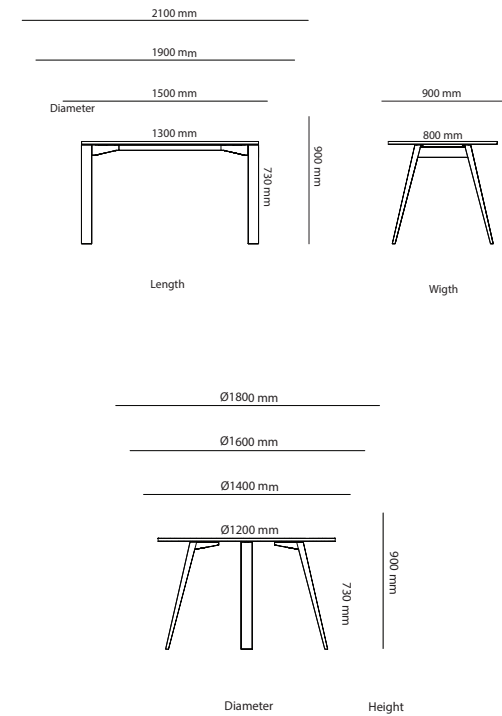

Piece Wood

Laminate	Desktop	HPL	Veneer	Stained Veneer
	Beige	White	Birch	White Ash
	Light grey	Light grey	Oak	Black
	Black	Dark grey		
		Black		

All other materials and colors are offered separately