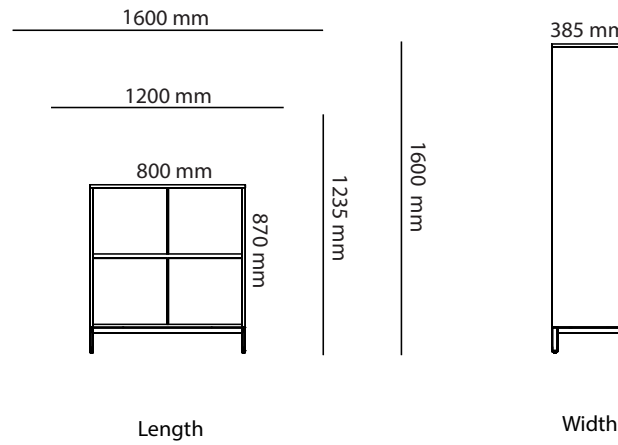

SURFACE LAYER/COLOUR

	Lacquer	Veneer	Stained Veneer
Body	White S 0500-N		
	Light greyS 2500-N	Birch	White Ash
	Dark grey S 7000-N	Oak	
	Black S 9000-N		
Front	White S 0500-N		
	Light greyS 2500-N		
	Dark grey S 7000-N		
	Black S 9000-N	Birch	White Ash
	Sandy grey S 2005-Y50R	Oak	Black
	Fern green S 7010-G30Y		
	Bay leave S 4020-G30Y		
Petroleum S 7020-B10G