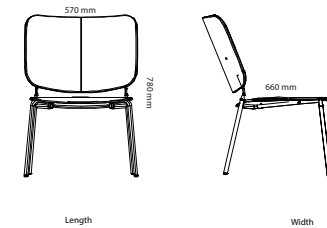

Feather lounge