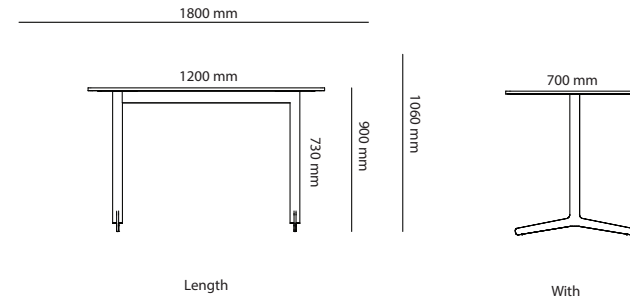

SURFACE LAYER/COLOUR

Desktop	HPL	Laminate	Veneer	Stained Veneer
Beige	White	White	Birch	White Ash
Light grey	Light grey	Light grey	Oak	Black
Black	Dark grey	Dark grey		
	Black			

All other materials and colors are offered separately

Prices are subject to change without notice. While we strive for accuracy, mistakes happen. In the event of an incorrect price on a quote or order, you will be notified by email or phone, and given the option to accept the corrected price or cancel the order.