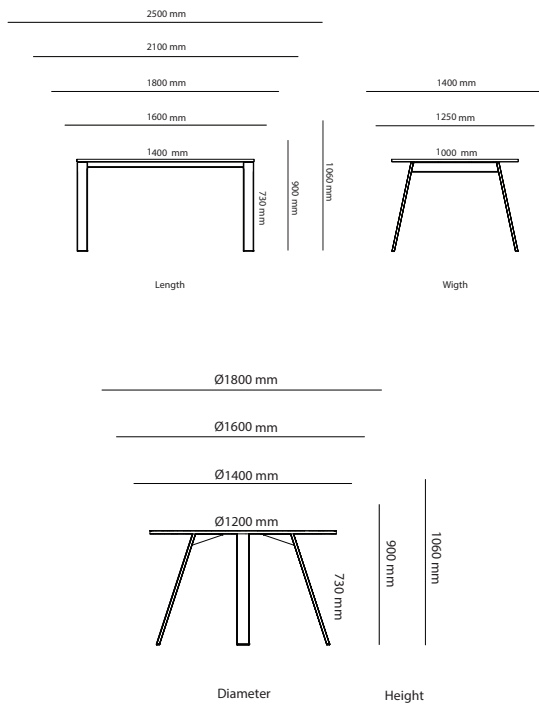

PIECE

Piece

SURFACE LAYER/COLOUR

Laminate	Desktop	HPL	Veneer	Stained Veneer
White	Beige	White	Birch	White Ash
Light grey	Light grey	Light grey	Oak	Black
Dark grey	Black	Dark grey		
		Black		

All other materials and colors are offered separately