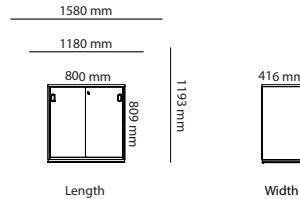

## OPTIONS

<b>Cable Management</b>	<b>Price</b>
Cutout for Powerbox, Bi-Box Small	431 kr
Cable cover	979 kr
<b>Legs</b>	
1060 mm	1 044 kr
1060 mm (Ø)	761 kr

Open storage

Swing door

Sliding door

With rollfront