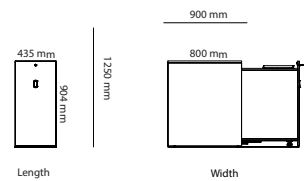

Tower

SURFACE LAYER/COLOUR

Lacquer	Laminate	Veneer	Stained Veneer
White S 0500-N	White	Birch	White Ash
Black S 9000-N	Light grey	Oak	
	Dark grey		
White S 0500-N	White	Birch	White Ash
Light grey S 2500-N	Light grey	Oak	
Dark grey S 7000-N	Dark grey		
Black S 9000-N			
Sandy grey S 2005-Y50R			
Fern green S 7010-G30Y			
Bay leave S 4020-G30Y			
Petroleum S 7020-B10G			

All other materials and colors are offered separately