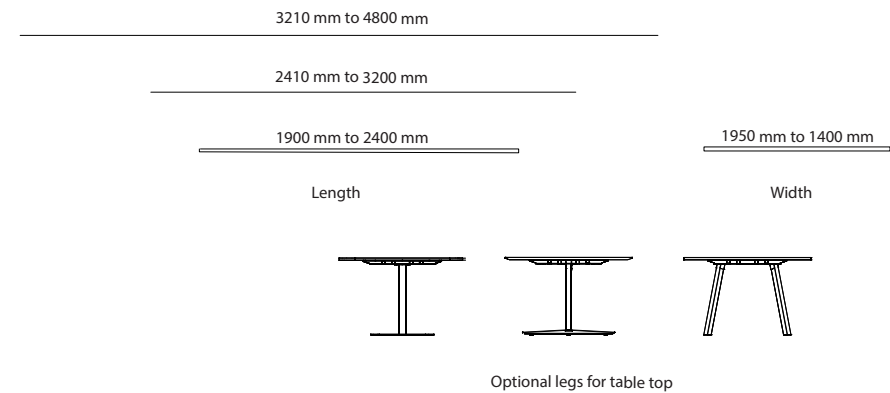

CHOICE CONFERENCE

Rectangular

Corner radius 150 mm

SURFACE LAYER/COLOUR

Desktop	HPL	Veneer (width < 1101 mm)	Stained Veneer (width < 1101 mm)
Beige	White	Birch	White Ash
Light grey	Light grey	Oak	Black
Black	Dark grey		
	Black		
	All other materials and colors are offered separately