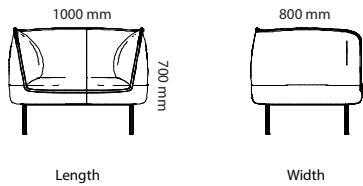

Armchair

SURFACE LAYER/COLOUR

Price Group 1	Price Group 2	Price Group 3	Price Group 4	Price Group 5
N/A	Fame	Remix	Divina MD	Elmosoft Leather

All other materials and colors are offered separately