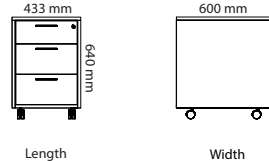

Pedestals

SURFACE LAYER/COLOUR

Lacquer	Laminate	Veneer	Stained Veneer
White S 0500-N	White	Birch	White Ash
Black S 9000-N	Light grey	Oak	
	Dark grey		
White S 0500-N	White	Birch	White Ash
Light grey S 2500-N	Light grey	Oak	
Dark grey S 7000-N	Dark grey		
Black S 9000-N			
Sandy grey S 2005-Y50R			
Fern green S 7010-G30Y			
Bay leave S 4020-G30Y			
Petroleum S 7020-B10G			

All other materials and colors are offered separately