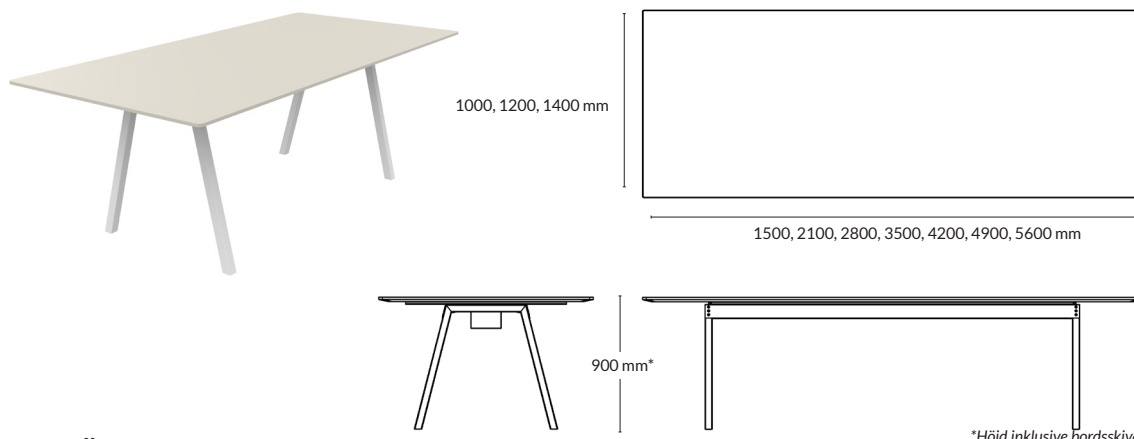

MÖTESBORD

Rektangulärt

Utförande	Höjd*	Storlek skiva	Artikelnummer	Pris
Mushroom linoleum + stativ i vit metall	900 mm	1500x1000x23 mm	182111-5	22 390
	900 mm	2100x1000x23 mm	182112-5	25 710
	900 mm	2800x1000x23 mm	182113-5	30 210
	900 mm	1500x1200x23 mm	182211-5	23 570
	900 mm	2100x1200x23 mm	182212-5	27 314
	900 mm	2800x1200x23 mm	182213-5	32 590
	900 mm	3500x1200x23 mm	182214-5	50 298
	900 mm	2100x1400x23 mm	182312-5	39 360
	900 mm	2800x1400x23 mm	182313-5	45 790
	900 mm	3500x1400x23 mm	182314-5	59 750
	900 mm	4200x1400x23 mm	182315-5	66 390
	900 mm	4900x1400x23 mm	182316-5	70 480
	900 mm	5600x1400x23 mm	182317-5	71 570

*Höjd inklusive bordsskiva.