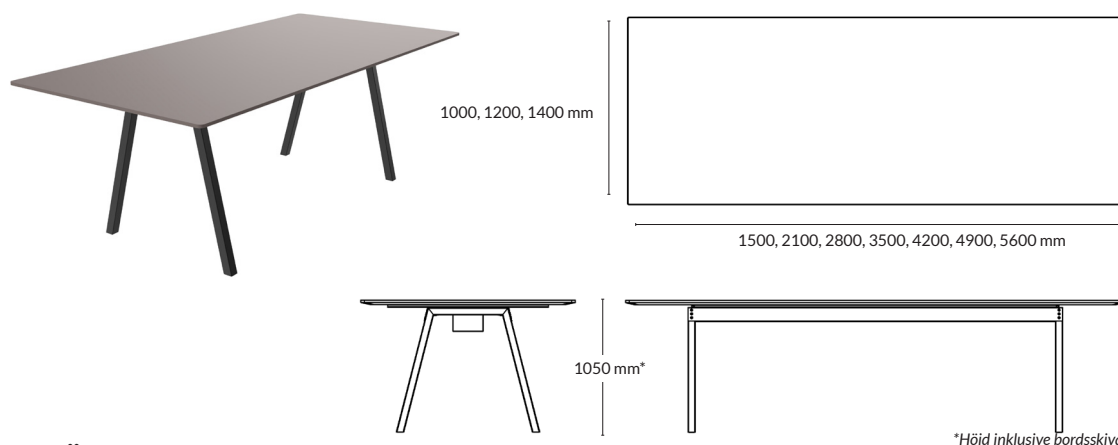

MÖTESBORD

Rektangulärt

Utförande	Höjd*	Storlek skiva	Artikelnummer	Pris	
Mauve linoleum + stativ i svart metall	1050 mm	1500x1000x23 mm	183111-3	23 370	
	1050 mm	2100x1000x23 mm	183112-3	26 750	
	1050 mm	2800x1000x23 mm	183113-3	31 190	
	1050 mm	1500x1200x23 mm	183211-3	24 560	
	1050 mm	2100x1200x23 mm	183212-3	28 280	
	1050 mm	2800x1200x23 mm	183213-3	33 590	
	1050 mm	3500x1200x23 mm	183214-3	51 270	
	1050 mm	2100x1400x23 mm	183312-3	40 330	
	1050 mm	2800x1400x23 mm	183313-3	46 780	
	1050 mm	3500x1400x23 mm	183314-3	60 720	
	1050 mm	4200x1400x23 mm	183315-3	67 450	
	1050 mm	4900x1400x23 mm	183316-3	71 450	
	1050 mm	5600x1400x23 mm	183317-3	72 550	
	Svart linoleum + stativ i svart metall	1050 mm	1500x1000x23 mm	183111-4	23 370
		1050 mm	2100x1000x23 mm	183112-4	26 750
1050 mm		2800x1000x23 mm	183113-4	31 190	
1050 mm		1500x1200x23 mm	183211-4	24 560	
1050 mm		2100x1200x23 mm	183212-4	28 280	
1050 mm		2800x1200x23 mm	183213-4	33 590	
1050 mm		3500x1200x23 mm	183214-4	51 270	
1050 mm		2100x1400x23 mm	183312-4	40 330	
1050 mm		2800x1400x23 mm	183313-4	46 780	
1050 mm		3500x1400x23 mm	183314-4	60 720	
1050 mm		4200x1400x23 mm	183315-4	67 450	
1050 mm		4900x1400x23 mm	183316-4	71 450	
1050 mm		5600x1400x23 mm	183317-4	72 550	

*Höjd inklusive bordsskiva.