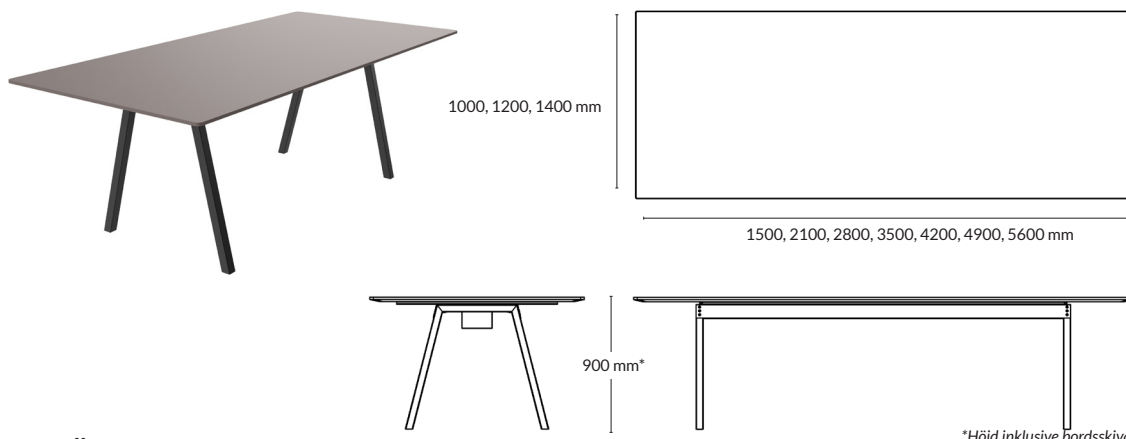

MÖTESBORD Rektangulärt

Utförande	Höjd*	Storlek skiva	Artikelnummer	Pris	
Mauve linoleum + stativ i svart metall	900 mm	1500x1000x23 mm	182111-3	22 390	
	900 mm	2100x1000x23 mm	182112-3	25 710	
	900 mm	2800x1000x23 mm	182113-3	30 210	
	900 mm	1500x1200x23 mm	182211-3	23 570	
	900 mm	2100x1200x23 mm	182212-3	27 314	
	900 mm	2800x1200x23 mm	182213-3	32 590	
	900 mm	3500x1200x23 mm	182214-3	50 298	
	900 mm	2100x1400x23 mm	182312-3	39 360	
	900 mm	2800x1400x23 mm	182313-3	45 790	
	900 mm	3500x1400x23 mm	182314-3	59 750	
	900 mm	4200x1400x23 mm	182315-3	66 390	
	900 mm	4900x1400x23 mm	182316-3	70 480	
	900 mm	5600x1400x23 mm	182317-3	71 570	
	Svart linoleum + stativ i svart metall	900 mm	1500x1000x23 mm	182111-4	22 390
		900 mm	2100x1000x23 mm	182112-4	25 710
900 mm		2800x1000x23 mm	182113-4	30 210	
900 mm		1500x1200x23 mm	182211-4	23 570	
900 mm		2100x1200x23 mm	182212-4	27 314	
900 mm		2800x1200x23 mm	182213-4	32 590	
900 mm		3500x1200x23 mm	182214-4	50 298	
900 mm		2100x1400x23 mm	182312-4	39 360	
900 mm		2800x1400x23 mm	182313-4	45 790	
900 mm		3500x1400x23 mm	182314-4	59 750	
900 mm		4200x1400x23 mm	182315-4	66 390	
900 mm		4900x1400x23 mm	182316-4	70 480	
900 mm		5600x1400x23 mm	182317-4	71 570	

*Höjd inklusive bordsskiva.