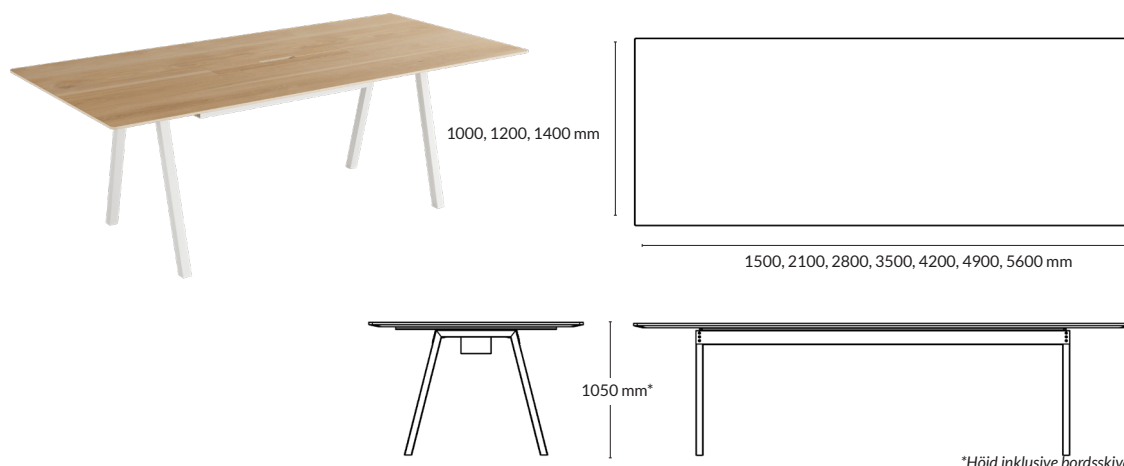

MÖTESBORD Rektangulärt

Utförande	Höjd*	Storlek skiva	Artikelnummer	Pris	
Ekfanér + stativ i vit metall	1050 mm	1500x1000x22 mm	183111-1	23 370	
	1050 mm	2100x1000x22 mm	183112-1	26 750	
	1050 mm	2800x1000x22 mm	183113-1	31 190	
	1050 mm	1500x1200x22 mm	183211-1	24 560	
	1050 mm	2100x1200x22 mm	183212-1	28 280	
	1050 mm	2800x1200x22 mm	183213-1	33 590	
	1050 mm	3500x1200x22 mm	183214-1	51 270	
	1050 mm	2100x1400x22 mm	183312-1	40 330	
	1050 mm	2800x1400x22 mm	183313-1	46 780	
	1050 mm	3500x1400x22 mm	183314-1	60 720	
	1050 mm	4200x1400x22 mm	183315-1	67 450	
	1050 mm	4900x1400x22 mm	183316-1	71 450	
	1050 mm	5600x1400x22 mm	183317-1	72 550	
	Askfanér+ stativ i vit metall	1050 mm	1500x1000x22 mm	183111-2	23 370
		1050 mm	2100x1000x22 mm	183112-2	26 750
		1050 mm	2800x1000x22 mm	183113-2	31 190
1050 mm		1500x1200x22 mm	183211-2	24 560	
1050 mm		2100x1200x22 mm	183212-2	28 280	
1050 mm		2800x1200x22 mm	183213-2	33 590	
1050 mm		3500x1200x22 mm	183214-2	51 270	
1050 mm		2100x1400x22 mm	183312-2	40 330	
1050 mm		2800x1400x22 mm	183313-2	46 780	
1050 mm		3500x1400x22 mm	183314-2	60 720	
1050 mm		4200x1400x22 mm	183315-2	67 450	
1050 mm		4900x1400x22 mm	183316-2	71 450	
1050 mm		5600x1400x22 mm	183317-2	72 550	

*Höjd inklusive bordsskiva.