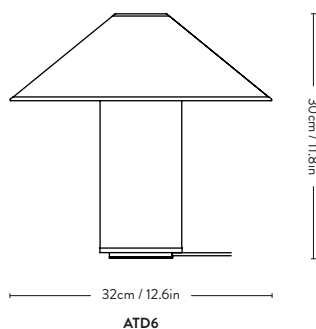

Colette ^{ATD6} &Tradition 2022

Item no.	Product	Model	Colour	Colli qty.	Lead time	Weight	PRICE EX. VAT (SEK)	PRICE INC. VAT (SEK)
83600000	Colette	ATD6	White & Black	1 pc	Stock item	1.60 kg	2.856	3.570
83600001	Colette	ATD6	White & Merlot	1 pc	Stock item	1.60 kg	2.856	3.570

Technical Specification

E14 max 40 Watt

Material: Cotton/linen, aluminium, iron

Dimmer is included.