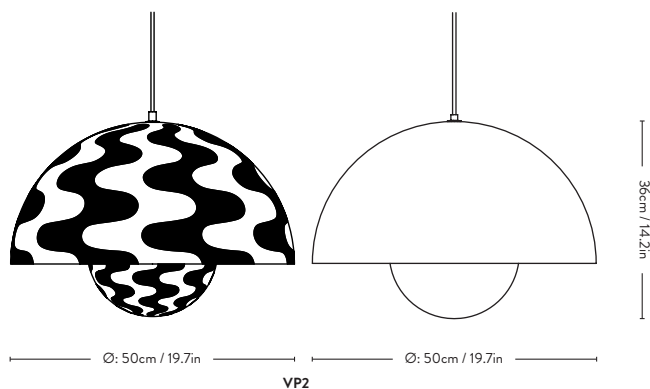

Flowerpot^{VP2} Verner Panton 1968

Item no.	Product	Model	Colour	Cord	Colli qty.	Lead time	Weight	PRICE EX. VAT (SEK)	PRICE INC. VAT (SEK)
20763101	Flowerpot	VP2	Matt White	3m White textile	1 pc	Stock item	3.40 kg	4.800	6.000
207695	Flowerpot	VP2	Matt Black	3m Black textile	1 pc	Stock item	3.40 kg	4.800	6.000
20768901	Flowerpot	VP2	Grey Beige	3m Grey Beige textile	1 pc	Stock item	3.40 kg	4.800	6.000
20765401	Flowerpot	VP2	Stone Blue	3m Stone Blue textile	1 pc	Stock item	3.40 kg	4.800	6.000
20763401	Flowerpot	VP2	Vermilion Red NEW	3m Vermilion Red Textile	1 pc	Stock item	3.40 kg	4.800	6.000
20768101	Flowerpot	VP2	Pattern Black/White NEW	3m Black Textile	1 pc	Stock item	3.40 kg	6.400	8.000

Technical Specification

E27 Max 60 Watt

Material: Lacquered aluminium.

Bulb is not included.
Canopy included.