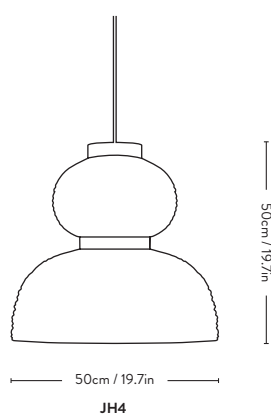

Technical Specification

E27 Max 2 x 60 Watt

Material: Ivory White paper, Black stained oak.

Bulb is not included.
Canopy included for pendants.

Setago^{JH27} Jaime Hayon 2019

Item no.	Product	Model	Colour	Colli qty.	Lead time	Weight	PRICE EX. VAT (SEK)	PRICE INC. VAT (SEK)
83502701	Setago	JH27	Twilight & Sand	2 pcs	Stock item	0.69 kg	1.140	1.425
83502702	Setago	JH27	Nude & Forest	2 pcs	Stock item	0.69 kg	1.140	1.425
83502703	Setago	JH27	Rust & Thunder	2 pcs	Stock item	0.69 kg	1.140	1.425
83502704	Setago	JH27	Maroon & Grape NEW	2 pcs	Stock item	0.69 kg	1.140	1.425
83502010	Multi charging station for 24 portable lamps			1 pc	Stock item	1.5 kg	1.252	1.565