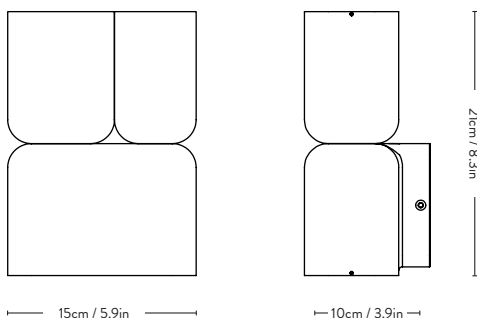

Tabata LN10

Luca Nichetto

2022

Item no.	Product	Model	Colour	Colli qty.	Lead time	Weight	PRICE EX. VAT (SEK)	PRICE INC. VAT (SEK)
86002094	Tabata	LN10	Black	1 pc	Stock item	1.6 kg	2.512	3.140
86002002	Tabata	LN10	Silk Grey	1 pc	Stock item	1.6 kg	2.512	3.140
86002044	Tabata	LN10	Dark Burgundy	1 pc	Stock item	1.6 kg	2.512	3.140

Technical Specification

Light source: G10, max 5 Watt (only LED)

Voltage: 220-240V - 50 Hz

Material: Powder coated aluminium & frosted acrylic

Bulb is not included.

LN10