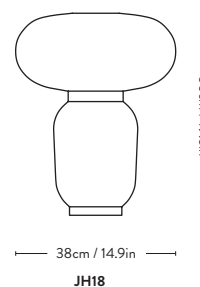

Technical Specification

E27 Max 2 x 60 Watt

Material: Ivory White paper, Black stained oak.

Bulb is not included.
Canopy included for pendants.

Setago^{JH27} Jaime Hayon 2019

Item no.	Product	Model	Colour	Colli qty.	Lead time	Weight	PRICE EX. VAT (SEK)	PRICE INC. VAT (SEK)
83502701	Setago	JH27	Twilight & Sand	2 pcs	Stock item	0.69 kg	1.140	1.425
83502702	Setago	JH27	Nude & Forest	2 pcs	Stock item	0.69 kg	1.140	1.425
83502703	Setago	JH27	Rust & Thunder	2 pcs	Stock item	0.69 kg	1.140	1.425
83502704	Setago	JH27	Maroon & Grape NEW	2 pcs	Stock item	0.69 kg	1.140	1.425
83502010	Multi charging station for 24 portable lamps			1 pc	Stock item	1.5 kg	1.252	1.565