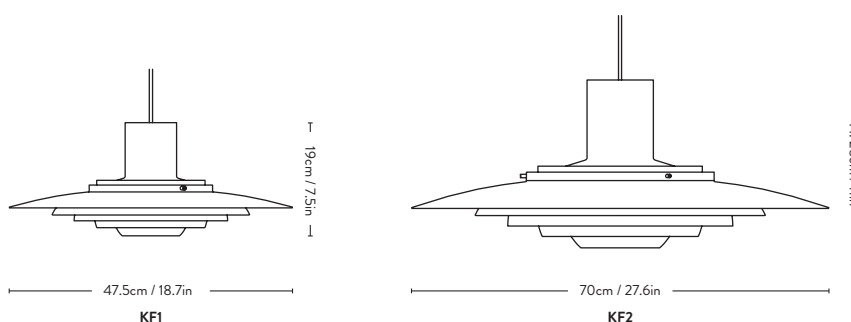

Technical Specification

KF1:

E27 Max 100 Watt
220-240V - 50Hz

KF2:

E27 Max 150 Watt
220-240V - 50Hz

Material: Lacquered aluminium.

Bulb is not included.
Canopy included

Blown ^{SW3-SW5} Samuel Wilkinson 2014, 2018 & 2019