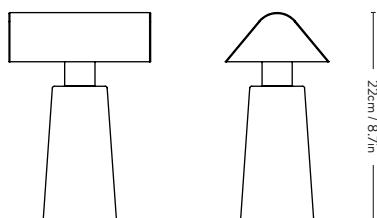

Caret^{MF1} Matteo Fogale 2022

Item no.	Product	Model	Colour	Colli qty.	Lead time	Weight	PRICE EX. VAT (SEK)	PRICE INC. VAT (SEK)
83531002	Caret	MF1	Silk Grey	2 pcs	Stock item	0.75 kg	1.712	2.140
83531001	Caret	MF1	Dark Burgundy	2 pcs	Stock item	0.75 kg	1.712	2.140
83502010	Multi charging station for 24 portable lamps			1 pc	Stock item	1.5 kg	1.252	1.565
83520001	Trolley *fits 3 trays		Black	1 pc	Stock item		1.824	2.280
83501010	Charging tray incl. power supply *12 lamps		Black	1 pc	Stock item		5.484	6.855

Technical Specification

G4 1 Watt LED bulb, dimmable
CRI: > 85
Colour temperature (Kelvin): 2700K
Light output: 100 lumen
Charging time: 1 battery 3.5 hours – 2 batteries 6 hours
Operating time in highest light setting:
1 battery 11 hours – 2 batteries 20 hours
Dimmability: 3 level touch dimmer on base 100% - 70% - 40 %
Battery: Delivery with 1 battery. Replaceable (spare part)
IP class: IP44 (This lamp is for indoors use only. It can be taken outdoors, but must be kept and stored indoors.)

Material: Lacquered metal, ABS

LED bulb included – replaceable (spare part).
USB magnetic cable 200 cm/78.7in.

MF1

Charging tray