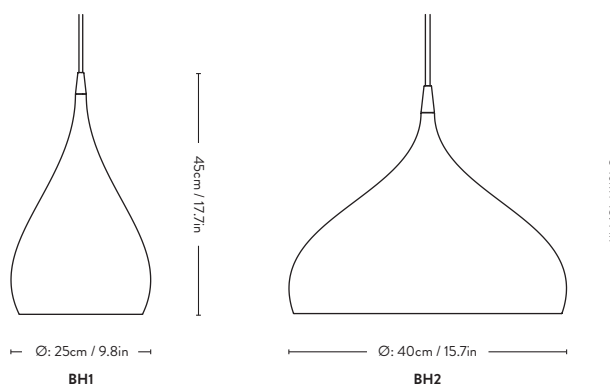

Spinning^{BH1 & BH2} Benjamin Hubert 2010

Item no.	Product	Model	Colour	Cord	Colli qty.	Lead time	Weight	PRICE EX. VAT (SEK)	PRICE INC. VAT (SEK)
20929003	Spinning	BH1	Matt Black	4m Black pvc	1 pc	Stock item	1.27 kg	2.052	2.565
20919003	Spinning	BH2	Matt Black	4m Black pvc	1 pc	Stock item	2.30 kg	2.856	3.570

Technical Specification

BH1: E27 Max 60 Watt
BH2: E27 Max 60 Watt

Material: Lacquered aluminium.

Bulb is not included.
Canopy included.