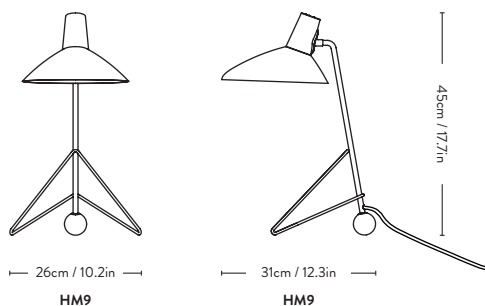

Tripod ^{HM9} Hvidt & Mølgaard 1953

Item no.	Product	Model	Colour	Cord	Colli qty.	Lead time	Weight	PRICE EX. VAT (SEK)	PRICE INC. VAT (SEK)
14090001	Tripod Table lamp	HM9	Moss	2m Black textile w. switch	1 pc	Stock item	0.90 kg	2.968	3.710
14090032	Tripod Table lamp	HM9	Maroon	2m Black textile w. switch	1 pc	Stock item	0.90 kg	2.968	3.710
14090094	Tripod Table lamp	HM9	Black	2m Black textile w. switch	1 pc	Stock item	0.90 kg	2.968	3.710

Technical Specification

E14 Max 25 Watt

Material: Lacquered metal shade and base, lacquered brass.

Bulb is not included.