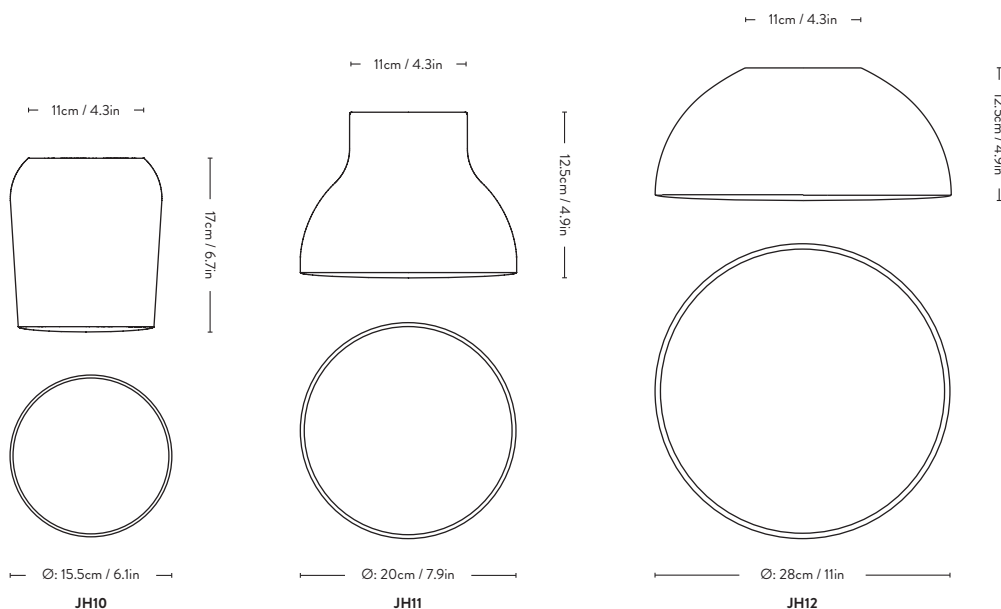

Passepartout^{JH10-JH12} Jaime Hayon 2016

Item no.	Product	Model	Colour	Colli qty.	Lead time	Weight	PRICE EX. VAT (SEK)	PRICE INC. VAT (SEK)
83401197	Passepartout	JH10	Bronzed Brass	1 pc	Stock item	0.65 kg	2.856	3.570
83401191	Passepartout	JH10	Gold	1 pc	Stock item	0.65 kg	2.856	3.570
83401297	Passepartout	JH11	Bronzed Brass	1 pc	Stock item	0.75 kg	2.856	3.570
83401291	Passepartout	JH11	Gold	1 pc	Stock item	0.75 kg	2.856	3.570
83401397	Passepartout	JH12	Bronzed Brass	1 pc	Stock item	0.95 kg	2.856	3.570
83401391	Passepartout	JH12	Gold	1 pc	Stock item	0.95 kg	2.856	3.570

Technical Specification

11.5 Watt LED board, dimmable
CRI: > 90
Colour temperature (Kelvin): 2100-2700K
Light output: JH10: 350 lumen
                  JH11: 520 lumen
                  JH12: 600 lumen
Dimmability: Dim-to-warm
IP class: IP20

Material: Aluminium, polycarbonate, ABS.

This product contains a light source of energy efficiency class F.
LED board included – replaceable (spare part).