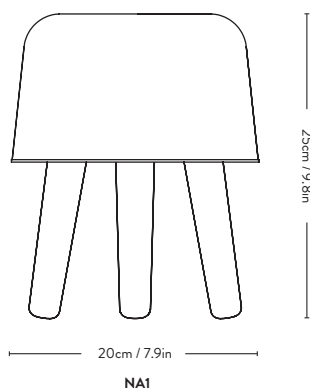

Milk ^{NA1}

Norm Architects

2010

Item no.	Product	Model	Colour	Cord	Colli qty.	Lead time	Weight	PRICE EX. VAT (SEK)	PRICE INC. VAT (SEK)
20403030	Milk	NA1	Natural Ash	2m White textile w. dimmer	2 pcs	Stock item	0.95 kg	1.368	1.710
20403294	Milk	NA1	Smoked Oiled Ash	2m Black textile w. dimmer	2 pcs	Stock item	0.95 kg	1.368	1.710

Technical Specification

G9 Max 40 Watt

Material: White opal glass, solid ash legs.

Bulb is not included.