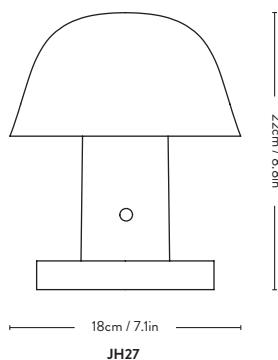

Setago^{JH27} Jaime Hayon 2019

Item no.	Product	Model	Colour	Colli qty.	Lead time	Weight	PRICE EX. VAT (SEK)	PRICE INC. VAT (SEK)
83502701	Setago	JH27	Twilight & Sand	2 pcs	Stock item	0.69 kg	1.140	1.425
83502702	Setago	JH27	Nude & Forest	2 pcs	Stock item	0.69 kg	1.140	1.425
83502703	Setago	JH27	Rust & Thunder	2 pcs	Stock item	0.69 kg	1.140	1.425
83502704	Setago	JH27	Maroon & Grape NEW	2 pcs	Stock item	0.69 kg	1.140	1.425
83502010	Multi charging station for 24 portable lamps			1 pc	Stock item	1.5 kg	1.252	1.565

Technical Specification

G4 Max 3 Watt LED bulb, dimmable
CRI: > 80
Colour temperature (Kelvin): 2800K
Light output: 181 lumen
Charging time: 8 hours
Operating time in highest light setting: 10 hours
Dimmability: 3 level touch dimmer on base 100% - 70% - 40 %
Battery: Replaceable (spare part)
IP class: IP44 (This lamp is for indoors use only. It can be taken outdoors, but must be kept and stored indoors.)

Material: Molded polycarbonate.

LED bulb included - replaceable (spare part).
Micro USB charging cable 150cm / 59in included.