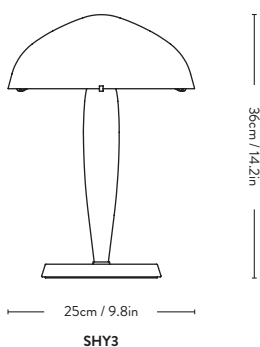

Herman ^{SHY3} Signe Hytte 2022

Item no.	Product	Model	Colour	Colli qty.	Lead time	Weight	PRICE EX. VAT (SEK)	PRICE INC. VAT (SEK)
20820000	Herman	SHY3	Opal glass w. Walnut & Cream Marble	2 pcs	Stock item	2.10 kg	3.428	4.285

Technical Specification

SHY3: E14 Max 25W

Material: Opal glass shade, walnut stem, beige marble, chrome details, textile cord.

Dimmer is included