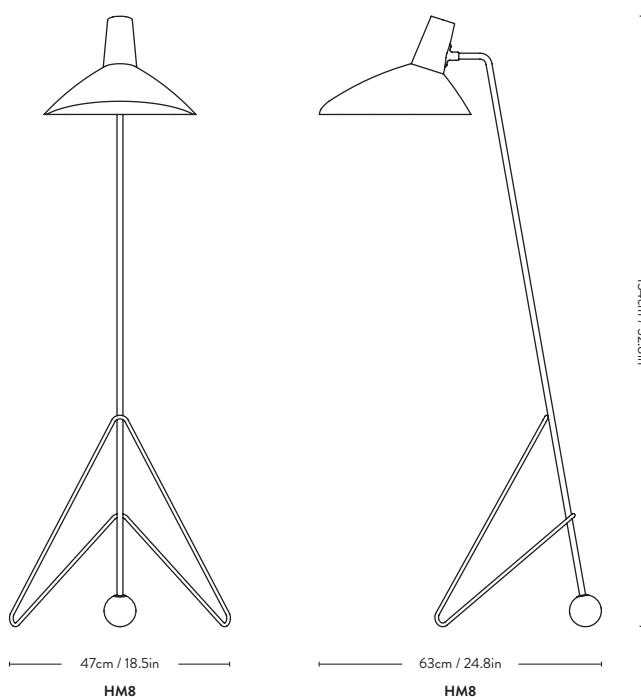

Technical Specification

SHY3: E14 Max 25W

Material: Opal glass shade, walnut stem, beige marble, chrome details, textile cord.

Dimmer is included

Tripod ^{HM8} Hvidt & Mølgaard 1953

Item no.	Product	Model	Colour	Cord	Colli qty.	Lead time	Weight	PRICE EX. VAT (SEK)	PRICE INC. VAT (SEK)
14080001	Tripod Floor lamp	HM8	Moss	2m Black textile w. switch	1 pc	Stock item	5.30 kg	6.860	8.575
14080032	Tripod Floor lamp	HM8	Maroon	2m Black textile w. switch	1 pc	Stock item	5.30 kg	6.860	8.575
14080094	Tripod Floor lamp	HM8	Black	2m Black textile w. switch	1 pc	Stock item	5.30 kg	6.860	8.575

Technical Specification

E27 Max 60 Watt

Material: Lacquered metal shade and base, lacquered brass.

Bulb is not included.

Tripod ^{HM9} Hvidt & Mølgaard 1953

Item no.	Product	Model	Colour	Cord	Colli qty.	Lead time	Weight	PRICE EX. VAT (SEK)	PRICE INC. VAT (SEK)
14090001	Tripod Table lamp	HM9	Moss	2m Black textile w. switch	1 pc	Stock item	0.90 kg	2.968	3.710
14090032	Tripod Table lamp	HM9	Maroon	2m Black textile w. switch	1 pc	Stock item	0.90 kg	2.968	3.710
14090094	Tripod Table lamp	HM9	Black	2m Black textile w. switch	1 pc	Stock item	0.90 kg	2.968	3.710