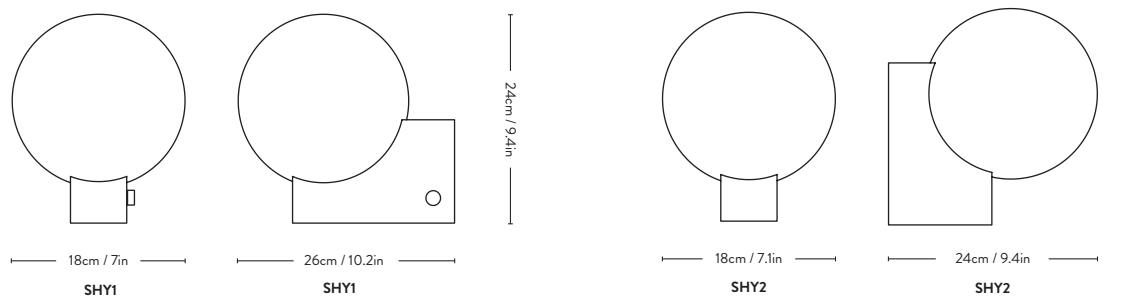

Journey SHY1 & SHY2

Signe Hytte

2018

Item no.	Product	Model	Colour	Cord	Colli qty.	Lead time	Weight	PRICE EX. VAT (SEK)	PRICE INC. VAT (SEK)
20321094	Journey	SHY1	Black	2m Black pvc	2 pcs	Stock item	1.60 kg	2.856	3.570
20321002	Journey	SHY1	Silk Grey	2m Black pvc	2 pcs	Stock item	1.60 kg	2.856	3.570
20322094	Journey	SHY2	Black	Hardwired	2 pcs	Stock item	1.30 kg	2.396	2.995
20322002	Journey	SHY2	Silk Grey	Hardwired	2 pcs	Stock item	1.30 kg	2.396	2.995

Technical Specification

SHY1: 4.8 Watt LED board, dimmable
CRI: > 85
Colour temperature (Kelvin): 2200-2800K
Light output: 480 lumen
Dimmability: Dimmer on base, dim-to-warm technology
IP class: IP20

SHY2: G9 Max 33 Watt

Material: Mouth blown glass, steel.

SHY1: This product contains a light source of energy efficiency class G.
LED board included - not replaceable.