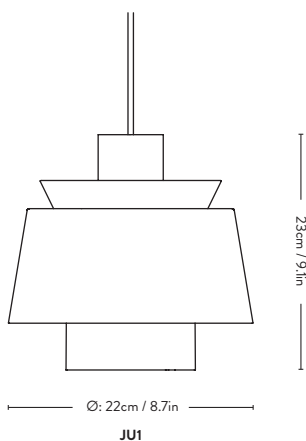

Technical Specification

E27 Max 40 Watt

Material: Lacquered or plated aluminium.

Bulb is not included. Canopy included.

Utzon^{JU1} Jørn Utzon 1947

Item no.	Product	Model	Colour	Cord	Colli qty.	Lead time	Weight	PRICE EX. VAT (SEK)	PRICE INC. VAT (SEK)
206030	Utzon	JU1	White	4m White textile	2 pcs	Stock item	1.40 kg	2.284	2.855
206096	Utzon	JU1	Polished Brass	4m Black textile	2 pcs	Stock item	1.40 kg	4.340	5.425

Technical Specification

E27 Max 60 Watt

Material: Lacquered steel or brass.

Bulb is not included.

Canopy included.

Copenhagen SC6-SC8 Space Copenhagen 2014

Item no.	Product	Model	Colour	Cord	Colli qty.	Lead time	Weight	PRICE EX. VAT (SEK)	PRICE INC. VAT (SEK)
20951195	Copenhagen	SC6	Matt Black	4m Black textile	2 pcs	Stock item	0.83 kg	1.824	2.280
20951120	Copenhagen	SC6	Opal Glass	4m Black textile	2 pcs	Stock item	1.10 kg	2.624	3.280
20951295	Copenhagen	SC7	Matt Black	4m Black textile	1 pc	Stock item	2.08 kg	3.312	4.140
20951220	Copenhagen	SC7	Opal Glass	4m Black textile	1 pc	Stock item	3.00 kg	4.112	5.140
20951395	Copenhagen	SC8	Matt Black	6m Black textile	1 pc	Stock item	4.50 kg	6.860	8.575
20951100	Acrylic difuser	SC6			1 pc	Stock item	0.04 kg	84	105
20951200	Acrylic difuser	SC7			1 pc	Stock item	0.14 kg	108	135
20951300	Acrylic difuser	SC8			1 pc	Stock item	0.44 kg	164	205