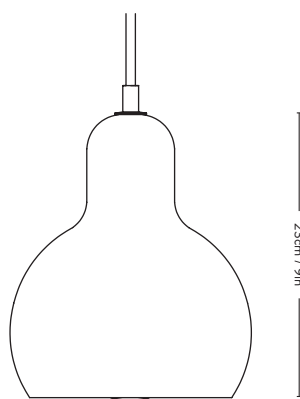

Technical Specification

BH1: E27 Max 60 Watt
BH2: E27 Max 60 Watt

Material: Lacquered aluminium.

Bulb is not included.
Canopy included.

Mega Bulb ^{SR2} Sofie Refer 2006

Item no.	Product	Model	Colour	Cord	Colli qty.	Lead time	Weight	PRICE EX. VAT (SEK)	PRICE INC. VAT (SEK)
200400	Mega Bulb	SR2	Clear	3m Clear pvc	2 pcs	Stock item	0.83 kg	1.596	1.995
200494	Mega Bulb	SR2	Clear	3m Black textile	2 pcs	Stock item	0.83 kg	1.596	1.995
200500	Mega Bulb	SR2	Silver	3m Clear pvc	2 pcs	Stock item	0.83 kg	1.596	1.995
200594	Mega Bulb	SR2	Silver	3m Black textile	2 pcs	Stock item	0.83 kg	1.596	1.995
200600	Mega Bulb	SR2	Gold	3m Clear pvc	2 pcs	Stock item	0.83 kg	1.596	1.995
200630	Mega Bulb	SR2	Gold	3m White textile	2 pcs	Stock item	0.83 kg	1.596	1.995

Technical Specification

E27 Max 60 Watt

Material: Mouth blown glass, porcelain lamp holder.

Bulb is not included.

Canopy included.

Ø: 18cm / 7.1in

SR2

Journey SHY1 & SHY2