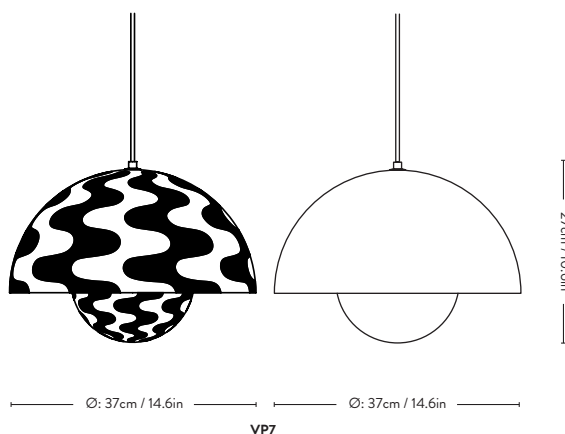

Flowerpot^{VP7} Verner Panton 1968

Item no.	Product	Model	Colour	Cord	Colli qty.	Lead time	Weight	PRICE EX. VAT (SEK)	PRICE INC. VAT (SEK)
20773101	Flowerpot	VP7	Matt White	3m White textile	1 pc	Stock item	2.40 kg	3.312	4.140
20779101	Flowerpot	VP7	Matt Light Grey	3m Grey textile	1 pc	Stock item	2.40 kg	3.312	4.140
20779501	Flowerpot	VP7	Matt Black	3m Black textile	1 pc	Stock item	2.40 kg	3.312	4.140
20772201	Flowerpot	VP7	Mustard	3m Mustard textile	1 pc	Stock item	2.40 kg	3.312	4.140
20775401	Flowerpot	VP7	Stone Blue	3m Stone Blue textile	1 pc	Stock item	2.40 kg	3.312	4.140
20778901	Flowerpot	VP7	Grey Beige	3m Grey Beige textile	1 pc	Stock item	2.40 kg	3.312	4.140
20779201	Flowerpot	VP7	Signal Green	3m Signal Green textile	1 pc	Stock item	2.40 kg	3.312	4.140
20775002	Flowerpot	VP7	Cobalt Blue NEW	3m Cobalt Blue Textile	1 pc	Stock item	2.40 kg	3.312	4.140
20773401	Flowerpot	VP7	Vermilion Red NEW	3m Vermilion Red Textile	1 pc	Stock item	2.40 kg	3.312	4.140
20773501	Flowerpot	VP7	Tangy Pink NEW	3m Tangy Pink Textile	1 pc	Stock item	2.40 kg	3.312	4.140
20773601	Flowerpot	VP7	Dark Plum NEW	3m Dark Plum Textile	1 pc	Stock item	2.40 kg	3.312	4.140
20773701	Flowerpot	VP7	Swim Blue NEW	3m Swim Blue Textile	1 pc	Stock item	2.40 kg	3.312	4.140
20778101	Flowerpot	VP7	Pattern Black/White NEW	3m Black Textile	1 pc	Stock item	2.40 kg	5.144	6.430

Technical Specification

E27 Max 100 Watt

Material: Lacquered steel.

Bulb is not included. Canopy included.