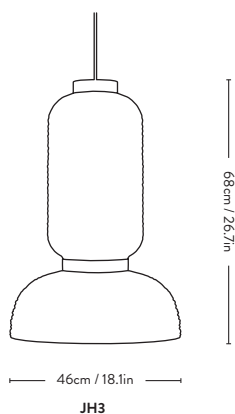

Technical Specification

E27 Max 2 x 60 Watt

Material: Ivory White paper, Black stained oak.

Bulb is not included.
Canopy included for pendants.

Setago^{JH27} Jaime Hayon 2019

Item no.	Product	Model	Colour	Colli qty.	Lead time	Weight	PRICE EX. VAT (SEK)	PRICE INC. VAT (SEK)
83502701	Setago	JH27	Twilight & Sand	2 pcs	Stock item	0.69 kg	1.140	1.425
83502702	Setago	JH27	Nude & Forest	2 pcs	Stock item	0.69 kg	1.140	1.425
83502703	Setago	JH27	Rust & Thunder	2 pcs	Stock item	0.69 kg	1.140	1.425
83502704	Setago	JH27	Maroon & Grape NEW	2 pcs	Stock item	0.69 kg	1.140	1.425
83502010	Multi charging station for 24 portable lamps			1 pc	Stock item	1.5 kg	1.252	1.565