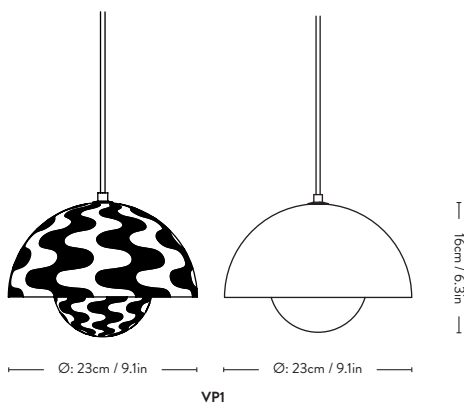

Technical Specification

E27 Max 40 Watt

Material: Lacquered or plated steel.

Bulb is not included.
Canopy included.