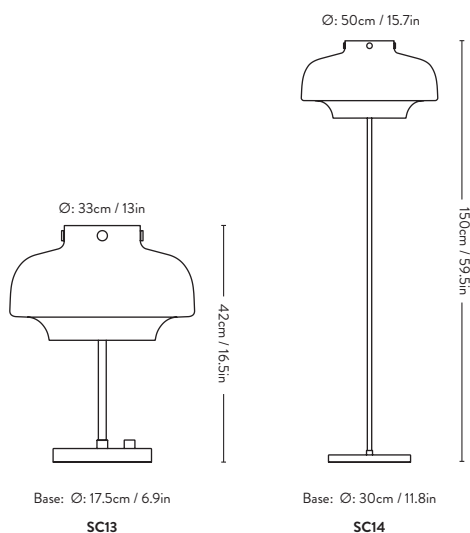

Copenhagen SC13 & SC14

Space Copenhagen 2018

Item no.	Product	Model	Colour	Cord	Colli qty.	Lead time	Weight	PRICE EX. VAT (SEK)	PRICE INC. VAT (SEK)
65201001	Copenhagen Table	SC13	Opal Glass & Bronzed Brass	3.5m Black pvc	1 pc	Stock item	4.40 kg	5.144	6.430
65211001	Copenhagen Floor	SC14	Opal Glass & Bronzed Brass	3.5m Black pvc w. switch	1 pc	Stock item	11.00 kg	9.720	12.150

Technical Specification

SC13

6.6 Watt LED board, dimmable
CRI: > 85
Colour temperature (Kelvin): 2200K-2800K
Light output: 700 lumen
This product contains a light source of energy efficiency class G.
LED board included – not replaceable.

SC14

16.3 Watt LED board, dimmable
CRI: > 85
Colour temperature (Kelvin): 2200K-2800K
Light output: 1300 lumen
This product contains a light source of energy efficiency class G.
LED board included – not replaceable.

Material: Satinized opal glass & bronzed brass.