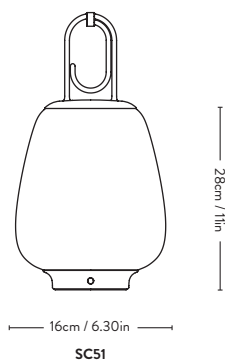

Lucca^{SC51} Space Copenhagen 2020

Item no.	Product	Model	Colour	Colli qty.	Lead time	Weight	PRICE EX. VAT (SEK)	PRICE INC. VAT (SEK)
83482001	Lucca	SC51	Opal glass & Moss	2 pcs	Stock item	0.90 kg	1.368	1.710
83482041	Lucca	SC51	Opal glass & Maroon	2 pcs	Stock item	0.90 kg	1.368	1.710
83482000	Lucca	SC51	Opal glass & Black	2 pcs	Stock item	0.90 kg	1.368	1.710
83502010	Multi charging station for 24 portable lamps			1 pc	Stock item	1.5 kg	1.252	1.565

Technical Specification

2.5 Watt LED Board, dimmable
CRI: > 90
Colour temperature (Kelvin): 2700K
Light output: 143 lumen
Charging time: 8 hours
Operating time in highest light setting: 12 hours
Dimmability: 3 level touch dimmer on base 100% - 50% - 20 %
IP class: IP44 (For indoor and outdoor use)

Material: Satinized opal glass, powder coated metal, brass.
LED bulb included.

Micro USB charging cable 200cm/78.7in, included.