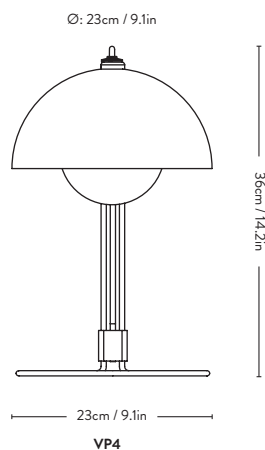

Flowerpot^{VP4} Verner Panton 1968

Item no.	Product	Model	Colour	Cord	Colli qty.	Lead time	Weight	PRICE EX. VAT (SEK)	PRICE INC. VAT (SEK)
20733101	Flowerpot	VP4	Matt White	2m White textile w. switch	1 pc	Stock item	1.23 kg	2.624	3.280
20739501	Flowerpot	VP4	Matt Black	2m Black textile w. switch	1 pc	Stock item	1.23 kg	2.624	3.280
20739801	Flowerpot	VP4	Chrome-plated NEW	2m Black Textile w. switch	1 pc	Stock item	1.23 kg	4.000	5.000

Technical Specification

E27 max 40 Watt

Material: Lacquered or plated steel.

Bulb is not included.