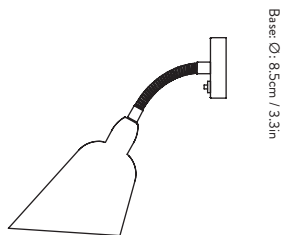

Bellevue ^{AJ9} Arne Jacobsen 1929

Item no.	Product	Model	Colour	Cord	Colli qty.	Lead time	Weight	PRICE EX. VAT (SEK)	PRICE INC. VAT (SEK)
20811394	Bellevue Wall	AJ9	Black & Brass	2m Black textile	1 pc	Stock item	1.40 kg	2.740	3.425

Technical Specification

E14 Max 25 Watt

Material: Lacquered brass, steel or aluminium.

Bulb is not included.

Shade: 16.7cm / 6.6in

Base: Ø: 8.5cm / 3.3in

AJ9