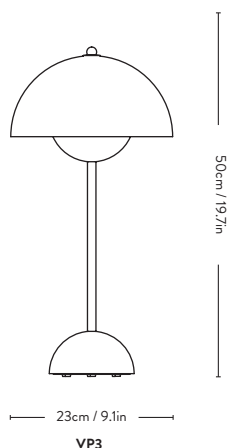

Technical Specification

E27 Max 40 Watt

Material: Lacquered or plated steel.

Bulb is not included.