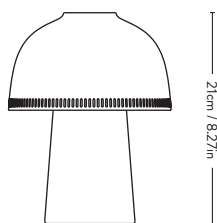

Raku^{SH8} Sebastian Herkner 2022

Item no.	Product	Model	Colour	Colli qty.	Lead time	Weight	PRICE EX. VAT (SEK)	PRICE INC. VAT (SEK)
23101601	Raku	SH8	Blue Green & Brass	2 pcs	Stock item	0.80 kg	2.168	2.710
23101691	Raku	SH8	Beige Grey & Bronzed	2 pcs	Stock item	0.70 kg	2.168	2.710
83502010	Multi charging station for 24 portable lamps			1 pc	Stock item	1.5 kg	1.252	1.565
83520001	Trolley *fits 3 trays		Black	1 pc	Stock item		1.824	2.280
83501010	Charging tray incl. power supply *12 lamps		Black	1 pc	Stock item		5.484	6.855

Technical Specification

G4 1 Watt LED bulb, dimmable
CRI: > 85
Colour temperature (Kelvin): 2700K
Light output: 100 lumen
Charging time: 1 battery 3.5 hours – 2 batteries 6 hours
Operating time in highest light setting:
1 battery 11 hours – 2 batteries 20 hours
Dimmability: 4 levels (100%, 70%, 40%, 0%)
Battery: Delivery with 1 battery. Replaceable (spare part)
IP class: IP44 (This lamp is for indoors use only. It can be taken outdoors, but must be kept and stored indoors.)

Material: Anodized aluminium or brass shade, ceramic with crackle glazed base.

LED bulb included – replaceable (spare part).
USB magnetic cable 200 cm/78.7in.

— Ø 16cm / 6.30in —

SH8

Charging tray