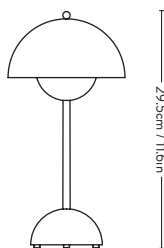

Technical Specification

3 Watt LED board, dimmable
CRI: > 90
Colour temperature (Kelvin): 2700K
Light output: 104 lumen
Charging time: 8 hours
Operating time in highest light setting: 10 hours
Dimmability: 3 level touch dimmer 100% - 50% - 20 %
Battery: Replaceable (spare part)
IP class: IP44
(This lamp is for indoors use only. It can be taken outdoors, but must be kept and stored indoors.)

Material: Lacquered polycarbonat (PC) and steel

LED bulb included - replaceable (spare part).
USB magnetic cable 200cm/78.7in, included.

± Ø: 16 cm / 6.3 in ±

Ø: 9.6 cm / 3.8 in

VP9