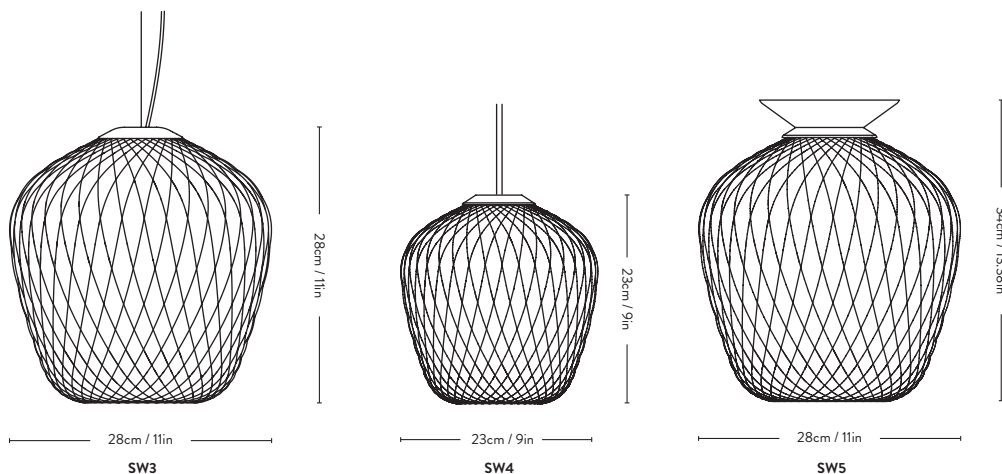

Technical Specification

SW3: E27 Max 60 Watt

SW4: E14 Max 40 Watt

SW5: E27 Max 60 Watt

Material: Mouth blown glass and powder coated metal.

Bulb is not included.

Canopy is included for pendants.

Passepartout^{JH10-JH12} Jaime Hayon 2016