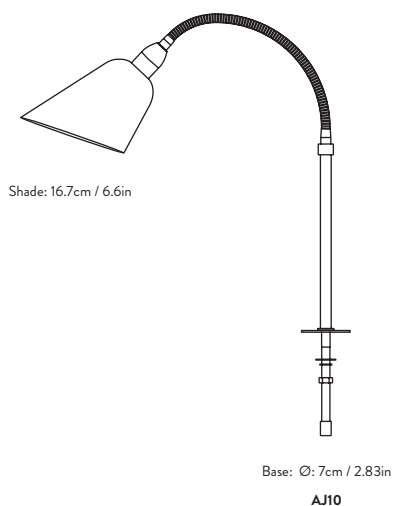

Bellevue ^{AJ10 & AJ11} Arne Jacobsen 1929

Item no.	Product	Model	Colour	Cord	Colli qty.	Lead time	Weight	PRICE EX. VAT (SEK)	PRICE INC. VAT (SEK)
20811494	Bellevue Plug-in	AJ10	Black/Brass	2m Black pvc	1 pc	6-8 weeks	1.00 kg	3.312	4.140
20811496	Bellevue Plug-in	AJ10	Brass	2m Black pvc	1 pc	6-8 weeks	1.00 kg	4.800	6.000
20811594	Bellevue Plug-in w. switch	AJ11	Black/Brass	2m Black pvc	1 pc	6-8 weeks	1.10 kg	3.540	4.425
20811596	Bellevue Plug-in w. switch	AJ11	Brass	2m Black pvc	1 pc	6-8 weeks	1.10 kg	5.028	6.285

Technical Specification

E14 Max 25 Watt

Material: Lacquered brass, steel or aluminium.

Bulb is not included.

Minimum order quantity of same variant: 25 pcs.