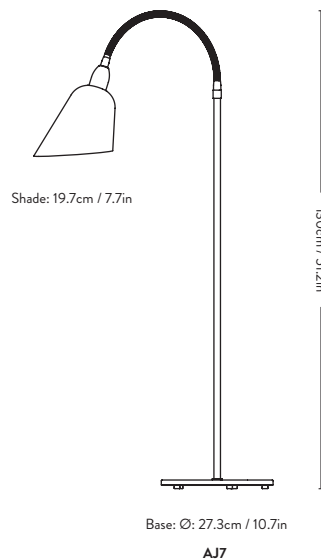

Bellevue ^{AJ7} Arne Jacobsen 1929

Item no.	Product	Model	Colour	Cord	Colli qty.	Lead time	Weight	PRICE EX. VAT (SEK)	PRICE INC. VAT (SEK)
20811194	Bellevue	AJ7	Black & Brass	2m Black textile w. switch	1 pc	Stock item	7.70 kg	5.944	7.430
20811196	Bellevue	AJ7	Brass	2m Black textile w. switch	1 pc	Stock item	7.70 kg	8.344	10.430

Technical Specification

E27 Max 25 Watt

Material: Lacquered brass, steel or aluminium.

Bulb is not included.