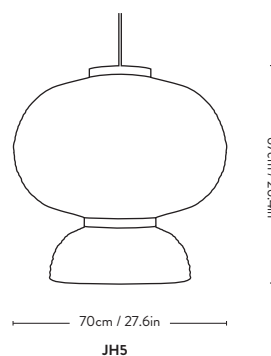

Technical Specification

E27 Max 2 x 60 Watt

Material: Ivory White paper, Black stained oak.

Bulb is not included.
Canopy included for pendants.

Setago^{JH27} Jaime Hayon 2019

Item no.	Product	Model	Colour	Colli qty.	Lead time	Weight	PRICE EX. VAT (SEK)	PRICE INC. VAT (SEK)
83502701	Setago	JH27	Twilight & Sand	2 pcs	Stock item	0.69 kg	1.140	1.425
83502702	Setago	JH27	Nude & Forest	2 pcs	Stock item	0.69 kg	1.140	1.425
83502703	Setago	JH27	Rust & Thunder	2 pcs	Stock item	0.69 kg	1.140	1.425
83502704	Setago	JH27	Maroon & Grape NEW	2 pcs	Stock item	0.69 kg	1.140	1.425
83502010	Multi charging station for 24 portable lamps			1 pc	Stock item	1.5 kg	1.252	1.565