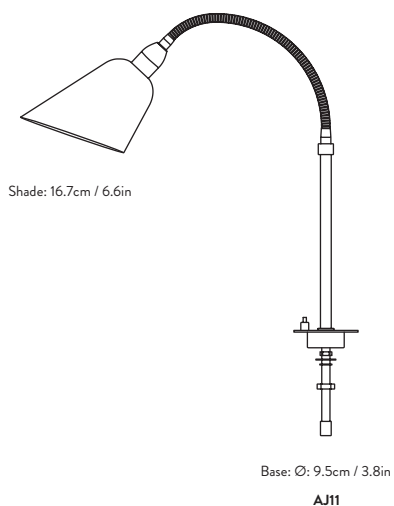

Bellevue ^{AJ10 & AJ11} Arne Jacobsen 1929

Item no.	Product	Model	Colour	Cord	Colli qty.	Lead time	Weight	PRICE EX. VAT (SEK)	PRICE INC. VAT (SEK)
20811494	Bellevue Plug-in	AJ10	Black/Brass	2m Black pvc	1 pc	6-8 weeks	1.00 kg	3.312	4.140
20811496	Bellevue Plug-in	AJ10	Brass	2m Black pvc	1 pc	6-8 weeks	1.00 kg	4.800	6.000
20811594	Bellevue Plug-in w. switch	AJ11	Black/Brass	2m Black pvc	1 pc	6-8 weeks	1.10 kg	3.540	4.425
20811596	Bellevue Plug-in w. switch	AJ11	Brass	2m Black pvc	1 pc	6-8 weeks	1.10 kg	5.028	6.285

Technical Specification

E14 Max 25 Watt

Material: Lacquered brass, steel or aluminium.

Bulb is not included.

Minimum order quantity of same variant: 25 pcs.