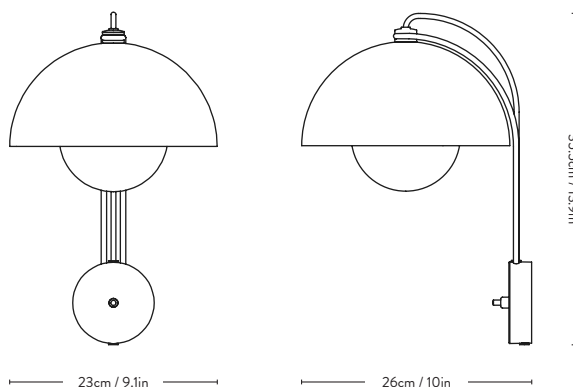

Flowerpot^{VP8} Verner Panton 1968

Item no.	Product	Model	Colour	Cord	Colli qty.	Lead time	Weight	PRICE EX. VAT (SEK)	PRICE INC. VAT (SEK)
20793101	Flowerpot	VP8	Matt White	2m White textile	1 pc	Stock item	1.3 kg	2.856	3.570
20799501	Flowerpot	VP8	Matt Black	2m Black textile	1 pc	Stock item	1.3 kg	2.856	3.570
20799101	Flowerpot	VP8	Matt Light Grey	2m Grey textile	1 pc	Stock item	1.3 kg	2.856	3.570
20792201	Flowerpot	VP8	Mustard	2m Mustard textile	1 pc	Stock item	1.3 kg	2.856	3.570
20798901	Flowerpot	VP8	Grey Beige	2m Grey Beige textile	1 pc	Stock item	1.3 kg	2.856	3.570
20793401	Flowerpot	VP8	Vermilion Red NEW	2m Vermilion Red textile	1 pc	Stock item	1.3 kg	2.856	3.570
20799201	Flowerpot	VP8	Signal Green NEW	2m Signal Green textile	1 pc	Stock item	1.3 kg	2.856	3.570
20799901	Flowerpot	VP8	Chrome-plated NEW	2m Black Textile	1 pc	Stock item	1.3 kg	4.228	5.285

Technical Specification

E27 max 40 Watt / 7 Watt CFL

Material: Lacquered or plated steel

Bulb is not included.

VP8