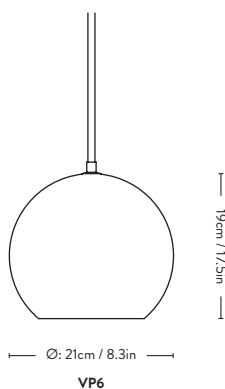

Topan ^{VP6} Verner Panton 1959

Item no.	Product	Model	Colour	Cord	Colli qty.	Lead time	Weight	PRICE EX. VAT (SEK)	PRICE INC. VAT (SEK)
207895	Topan	VP6	Matt Black	3m Black textile	2 pcs	Stock item	0.65 kg	2.052	2.565
207834	Topan	VP6	Vermilion Red NEW	3m Vermilion Red textile	2 pcs	Stock item	0.65 kg	2.052	2.565
207880	Topan	VP6	Grey Beige NEW	3m Grey Beige textile	2 pcs	Stock item	0.65 kg	2.052	2.565
207898	Topan	VP6	Chrome-plated NEW	3m Black textile	2 pcs	Stock item	0.65 kg	2.856	3.570

Technical Specification

E27 Max 40 Watt

Material: Lacquered or plated aluminium.

Bulb is not included. Canopy included.