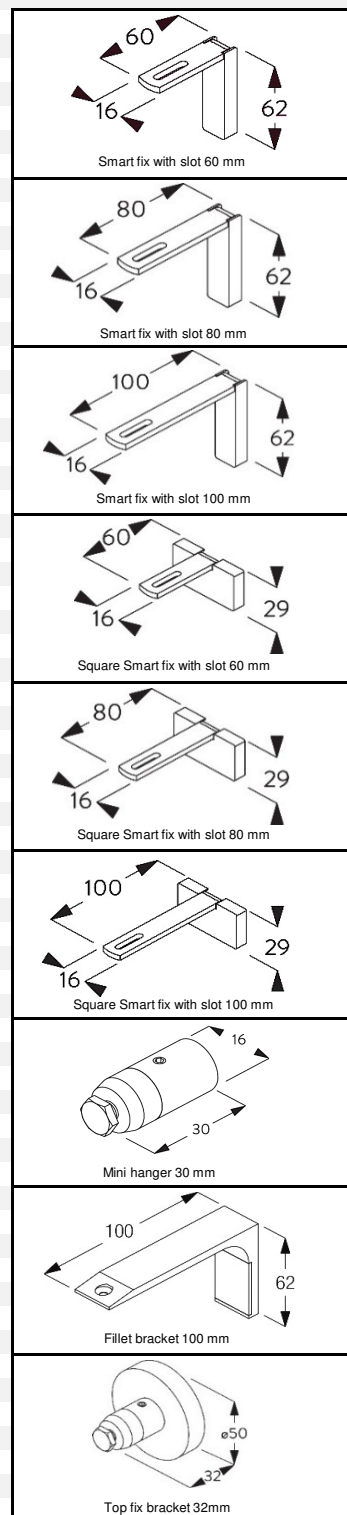

Artikel	Beskrivning	Pris SEK
101120600	Smart Fix with slot 60 mm white	106
101120601	Smart Fix with slot 60 mm silver	115
101120604/06	Smart Fix with slot 60 mm antique bronze / bronze	140
101120607	Smart Fix with slot 60 mm charcoal	141
101120611	Smart Fix with slot 60 mm matt white	140
101120616	Smart Fix with slot 60 mm matt black	132
101120615	Smart Fix with slot 60 mm taupe	140
101120700	Smart Fix with slot 80 mm white	109
101120701	Smart Fix with slot 80 mm silver	118
101120704/06	Smart Fix with slot 80 mm antique bronze / bronze	141
101120707	Smart Fix with slot 80 mm charcoal	143
101120711	Smart Fix with slot 80 mm matt white	141
101120716	Smart Fix with slot 80 mm matt black	134
101120715	Smart Fix with slot 80 mm taupe	141
101120800	Smart Fix with slot 100 mm white	112
101120801	Smart Fix with slot 100 mm silver	120
101120804/06	Smart Fix with slot 100 mm antique bronze / bronze	143
101120807	Smart Fix with slot 100 mm charcoal	145
101120811	Smart Fix with slot 100 mm matt white	143
101120816	Smart Fix with slot 100 mm matt black	135
101120815	Smart Fix with slot 100 mm taupe	143
101121600	Square Smart Fix with slot 60 mm white	138
101121601	Square Smart Fix with slot 60 mm silver	147
101121604/06	Square Smart Fix with slot 60 mm antique bronze / bronze	157
101121607	Square Smart Fix with slot 60 mm charcoal	158
101121611	Square Smart Fix with slot 60 mm matt white	157
101121616	Square Smart Fix with slot 60 mm matt black	150
101121615	Square Smart Fix with slot 60 mm taupe	157
101121700	Square Smart Fix with slot 80 mm white	145
101121701	Square Smart Fix with slot 80 mm silver	154
101121704/06	Square Smart Fix with slot 80 mm antique bronze / bronze	161
101121707	Square Smart Fix with slot 80 mm charcoal	162
101121711	Square Smart Fix with slot 80 mm matt white	161
101121716	Square Smart Fix with slot 80 mm matt black	154
101121715	Square Smart Fix with slot 80 mm taupe	161
101121800	Square Smart Fix with slot 100 mm white	152
101121801	Square Smart Fix with slot 100 mm silver	160
101121804/06	Square Smart Fix with slot 100 mm antique bronze / bronze	166
101121807	Square Smart Fix with slot 100 mm charcoal	167
101121811	Square Smart Fix with slot 100 mm matt white	166
101121816	Square Smart Fix with slot 100 mm matt black	159
101121815	Square Smart Fix with slot 100 mm taupe	166
100617502	Mini hanger white	120
100617501	Mini hanger silver	143
100617505/07	Mini hanger antique bronze / bronze	132
100617508	Mini hanger charcoal	136
100617511	Mini hanger matt white	132
100617516	Mini hanger matt black	132
100617515	Mini hanger taupe	132
101166900	Fillet bracket white	722
101166902	Fillet bracket silver	1081
101166904/06	Fillet bracket antique bronze / bronze	1017
101166907	Fillet bracket charcoal	1029
101166911	Fillet bracket matt white	1017
101166916	Fillet bracket matt black	1017
101166915	Fillet bracket taupe	1017
101166800	Top fix bracket white	199
101166803	Top fix bracket silver	273
101166804/06	Top fix bracket antique bronze / bronze	273
101166807	Top fix bracket charcoal	275
101166811	Top fix bracket matt white	273
101166816	Top fix bracket matt black	273
101166815	Top fix bracket taupe	273

Böjpriser Metropole

System	Profil	Böjtyp A	Pris/st	Böjtyp B	Pris/st
SG 7600	SG 11606	R 15 /20cm	426	R 25cm	885
SG 7605	SG 6101	R 20cm	572	R 25cm	885
SG 7610	SG 6103	-	-	R 30cm	885
SG 7620	SG 11609	-	-	R 50cm	1350

Specialböj pris på förfrågan